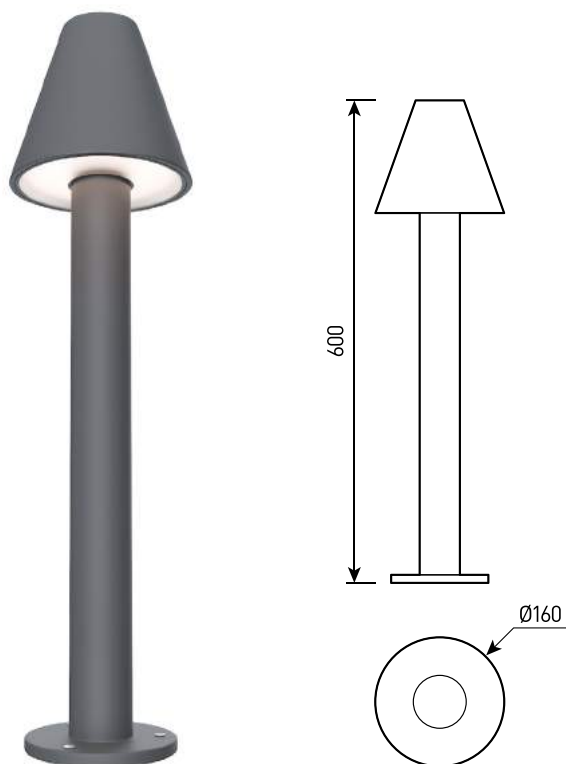

OUTDOOR LIGHTING

BOLLARDS | MORCH, TURPIS,
PERLAS 1, PERLAS 2, SQUARUS,
VERNUM 1, LACITUS 1, LACITUS 2

MORCH

LED bollard light 10W, IP65

220V AC, 3000-6000K, 5 years warranty, aluminum material, Hight 400mm, 600mm

TURPIS

LED bollard light 15W, IP65

220V AC, 3000-6000K, 5 years warranty, aluminum material, Hight 800mm

SQUARUS

LED bollard light 10W, IP65

220V AC, 3000-6000K, 5 years warranty, aluminum material, Hight 400mm, 600mm, 800mm

VERNUM 1

LED bollard light 15W, IP65

220V AC, 3000-6000K, 5 years warranty, aluminum material, Hight 1000mm

PERLAS 1, PERLAS 2

LED bollard light 15W, IP65

220V AC, 3000-6000K, 5 years warranty, aluminum material, Hight 783mm

LACITUS 1, LACITUS 2

LED bollard light 9W, IP65

220V AC, 3000-6000K, 5 years warranty, aluminum material, Hight 800mm

The latest information about new products, solutions, and the current version of the catalog can be found on our website <https://img-lighting.com>