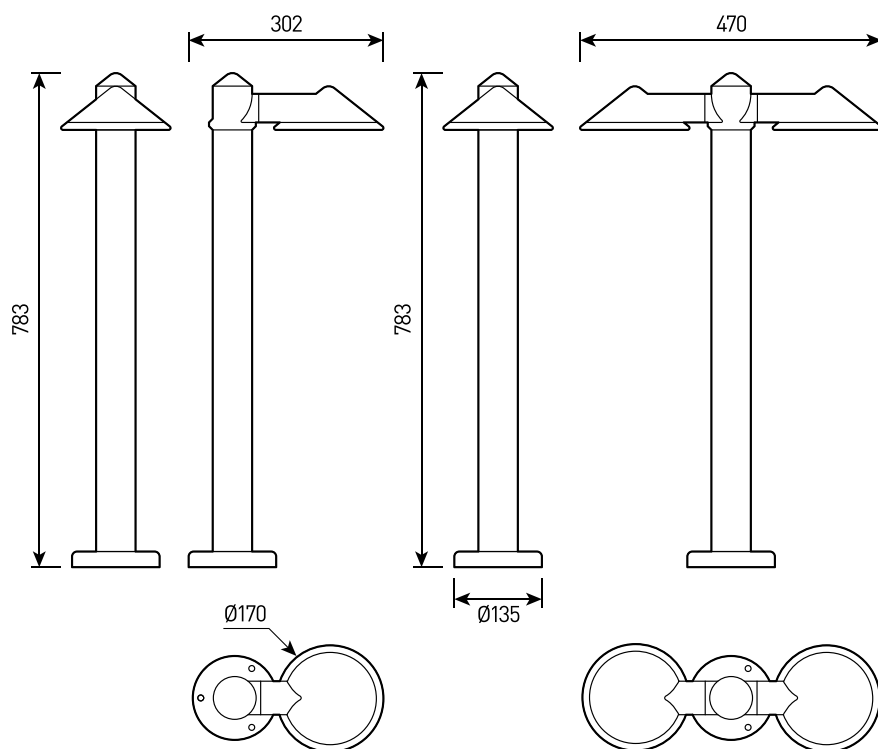

PERLAS 1, PERLAS 2

LED bollard light 15W, IP65

220V AC, 3000-6000K, 5 years warranty, aluminum material, Hight 783mm