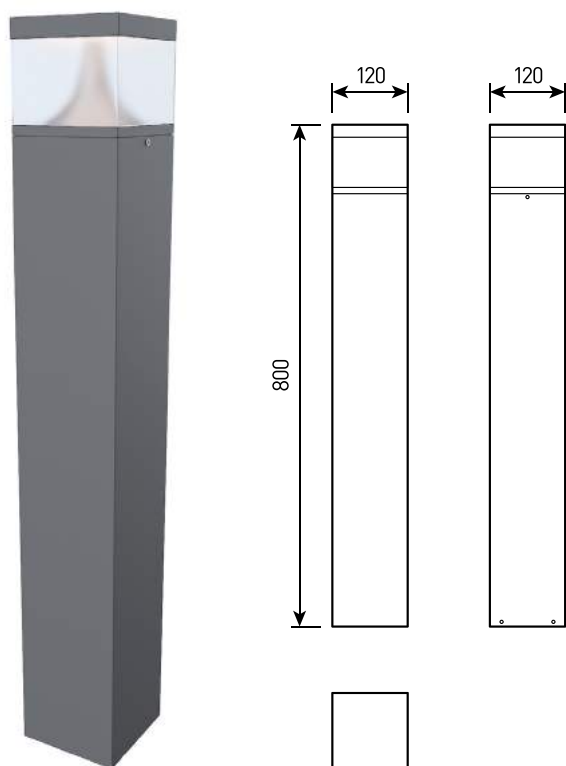

OUTDOOR LIGHTING

BOLLARDS | MORCH, TURPIS,
PERLAS 1, PERLAS 2, SQUARUS,
VERNUM 1, LACITUS 1, LACITUS 2

MORCH

LED bollard light 10W, IP65

220V AC, 3000-6000K, 5 years warranty, aluminum material, Hight 400mm, 600mm

TURPIS

LED bollard light 15W, IP65

220V AC, 3000-6000K, 5 years warranty, aluminum material, Hight 800mm

SQUARUS

LED bollard light 10W, IP65

220V AC, 3000-6000K, 5 years warranty, aluminum material, Hight 400mm, 600mm, 800mm

VERNUM 1

LED bollard light 15W, IP65

220V AC, 3000-6000K, 5 years warranty, aluminum material, Hight 1000mm

PERLAS 1, PERLAS 2

LED bollard light 15W, IP65

220V AC, 3000-6000K, 5 years warranty, aluminum material, Hight 783mm

LACITUS 1, LACITUS 2

LED bollard light 9W, IP65

220V AC, 3000-6000K, 5 years warranty, aluminum material, Hight 800mm

The latest information about new products, solutions, and the current version of the catalog can be found on our website <https://img-lighting.com>