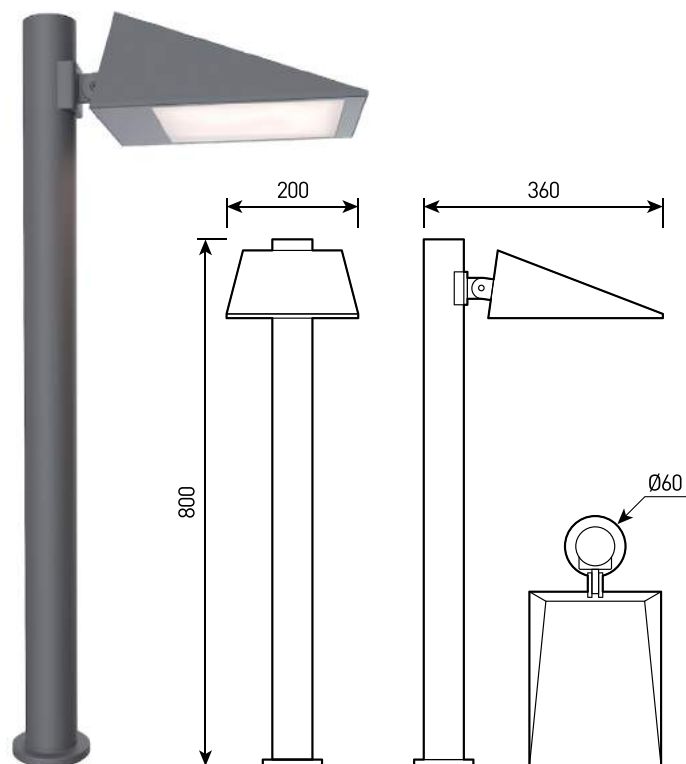

OUTDOOR LIGHTING

BOLLARDS | MORCH, TURPIS,
PERLAS 1, PERLAS 2, SQUARUS,
VERNUM 1, LACITUS 1, LACITUS 2

MORCH

LED bollard light 10W, IP65

220V AC, 3000-6000K, 5 years warranty, aluminum material, Hight 400mm, 600mm

TURPIS

LED bollard light 15W, IP65

220V AC, 3000-6000K, 5 years warranty, aluminum material, Hight 800mm

SQUARUS

LED bollard light 10W, IP65

220V AC, 3000-6000K, 5 years warranty, aluminum material, Hight 400mm, 600mm, 800mm

VERNUM 1

LED bollard light 15W, IP65

220V AC, 3000-6000K, 5 years warranty, aluminum material, Hight 1000mm

PERLAS 1, PERLAS 2

LED bollard light 15W, IP65

220V AC, 3000-6000K, 5 years warranty, aluminum material, Hight 783mm

LACITUS 1, LACITUS 2

LED bollard light 9W, IP65

220V AC, 3000-6000K, 5 years warranty, aluminum material, Hight 800mm

The latest information about new products, solutions, and the current version of the catalog can be found on our website <https://img-lighting.com>