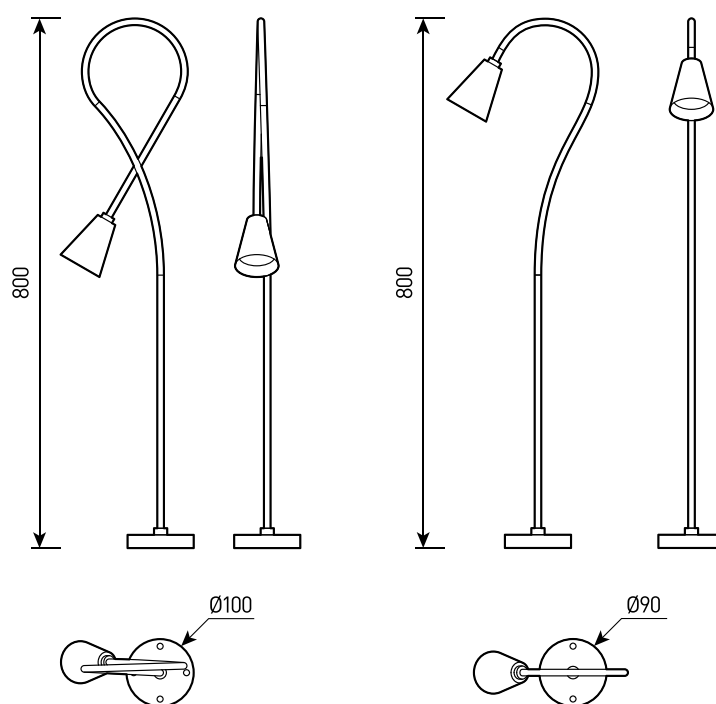

OUTDOOR LIGHTING

BOLLARDS | MORCH, TURPIS,
PERLAS 1, PERLAS 2, SQUARUS,
VERNUM 1, LACITUS 1, LACITUS 2

MORCH

LED bollard light 10W, IP65

220V AC, 3000-6000K, 5 years warranty, aluminum material, Hight 400mm, 600mm

TURPIS

LED bollard light 15W, IP65

220V AC, 3000-6000K, 5 years warranty, aluminum material, Hight 800mm

SQUARUS

LED bollard light 10W, IP65

220V AC, 3000-6000K, 5 years warranty, aluminum material, Hight 400mm, 600mm, 800mm

VERNUM 1

LED bollard light 15W, IP65

220V AC, 3000-6000K, 5 years warranty, aluminum material, Hight 1000mm

PERLAS 1, PERLAS 2

LED bollard light 15W, IP65

220V AC, 3000-6000K, 5 years warranty, aluminum material, Hight 783mm

LACITUS 1, LACITUS 2

LED bollard light 9W, IP65

220V AC, 3000-6000K, 5 years warranty, aluminum material, Hight 800mm

The latest information about new products, solutions, and the current version of the catalog can be found on our website <https://img-lighting.com>