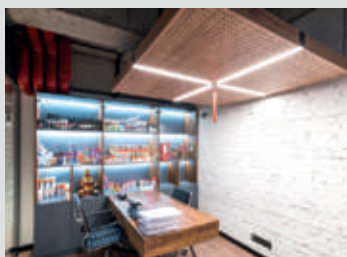

L=1450, 1900, 2900 mm

STRELA

L=1400, 1900 mm

BUSA

L=1400, 1900 mm

**INI LED 10**

**INI LED 100**

**INI LED 60 OPTIC**