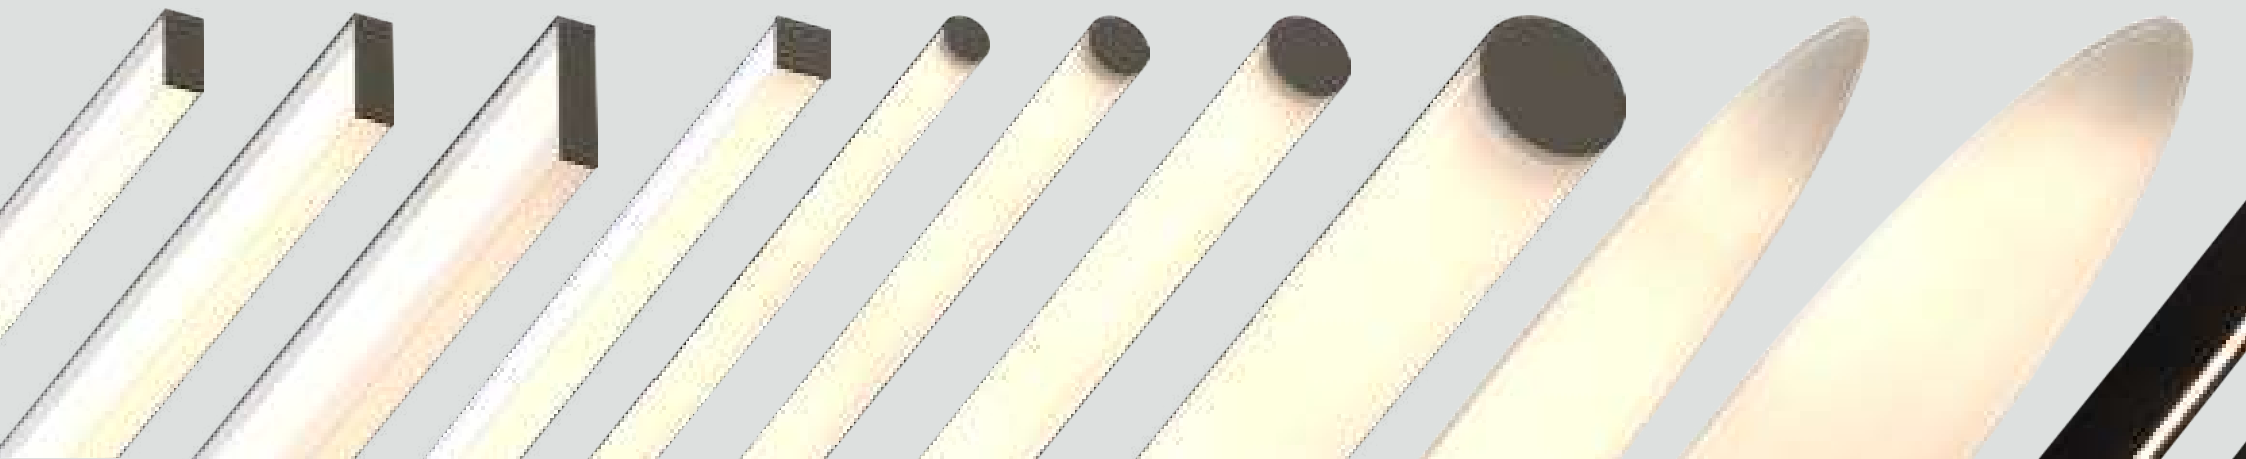

L=1450, 1900, 2900 mm

STRELA

L=1400, 1900 mm

BUSA

L=1400, 1900 mm

**INI LED 10**

**INI LED 100**

**INI LED 60 OPTIC**