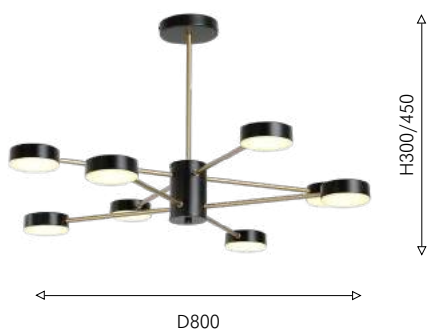

Потолочная коллекция Atma сочетает два цвета – черный и золото. Плафоны цилиндрической формы расположены на разных уровнях. Массивный центральный шток черного цвета. Коллекцию дополняют четыре поворотных светильника коричневого и золотого цвета двух размеров. Идеально подходит для подсветки холла, лобби в современном стиле.

52

3058-8P

8 × LED × 5W, 3200LM,
4000K, included
metal, acryl

черный

золото