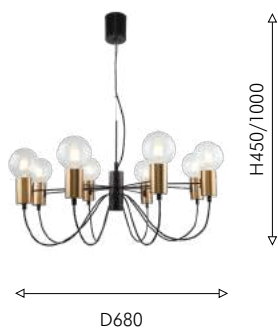

2990-8P

8 × E27 × 60W,
excluded
metal, glass

● матовый черный