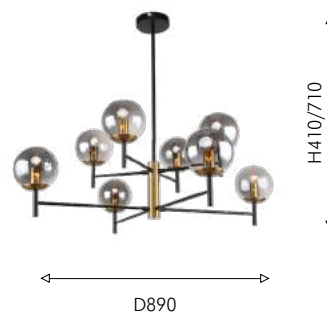

3088-8P

Ⓢ 8 × E14 × 40W,
excluded
metal, glass