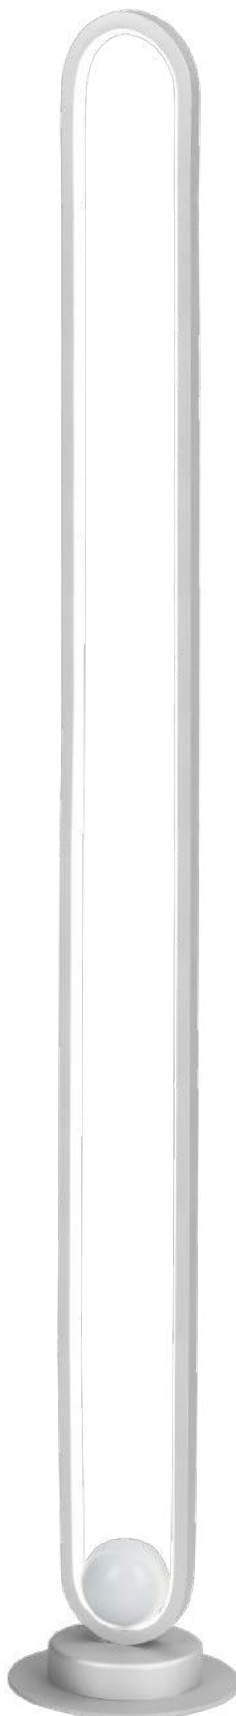

LED × 62W, 4960LM,
4000K, included, switch
metal, acryl

● матовое серебро

● сверкающий белый

● белый акрил