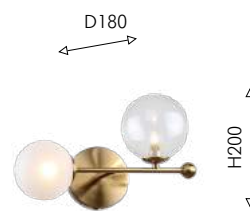

D180

H200

W330

2991-2W

⊕ 2 × G9 × 40W,
excluded
metal, glass

белое стекло