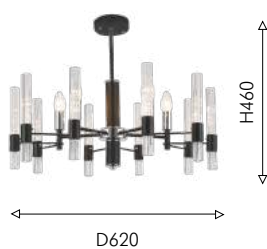

⊙ прозрачное стекло

131

2490-8P

Ⓢ 8 × E14 × 40W,
excluded
metal, glass

2490-5P

Ⓢ 5 × E14 × 40W,
excluded
metal, glass

2490-1W

Ⓢ 1 × E14 × 40W,
excluded
metal, glass