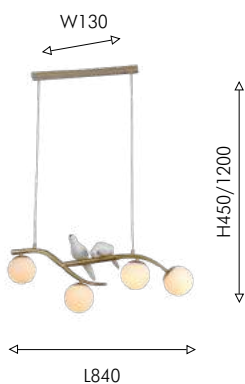

208

2743-4P

⦿ 4 × E27 × 60W,
excluded
metal, glass, resin

2742-4P

⦿ 4 × E27 × 60W,
excluded
metal, glass, resin

2742-1W

⦿ 1 × E27 × 60W,
excluded
metal, glass, resin

Arbor