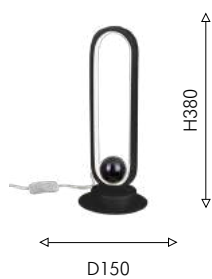

4220-1T

LED × 16W, 1280LM,
4000K, included, switch
metal, acryl

белый акрил