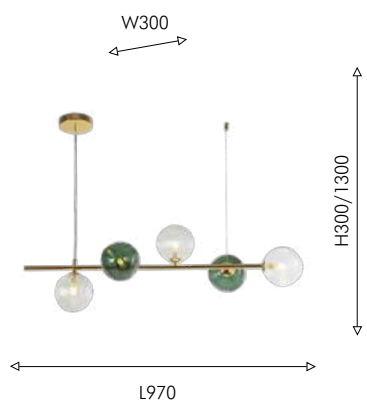

4035-5P

Ⓜ 5 × G9LED × 5W,
excluded
metal, glass