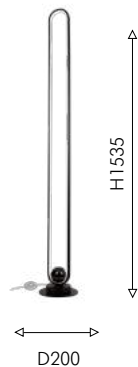

SWITCH

NEW Collection

12

4220-1P

LED × 20W, 1600LM,
4000K, included
metal, acryl

4220-1F

LED × 62W, 4960LM,
4000K, included, switch
metal, acryl

● матовый черный