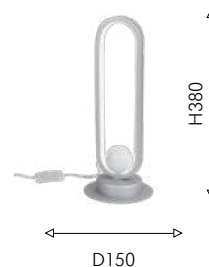

4221-1F

LED × 62W, 4960LM, 4000K, included, switch metal, acryl

● золото

4221-1T

LED × 1 6W, 1280LM, 4000K, included, switch metal, acryl

● белый акрил

4222-1W

LED × 12W, 960LM,
4000K, included
metal, acryl