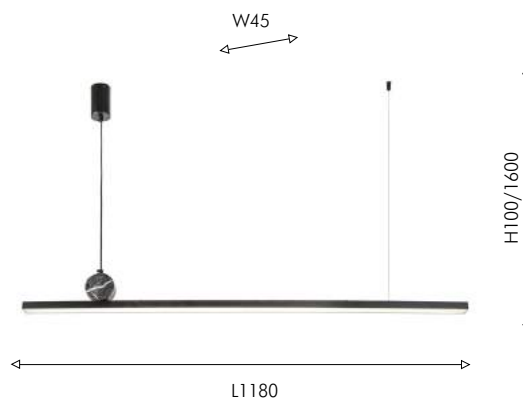

32

4060-1P

LED × 35W, 2800LM,
4000K, included
metal, acryl

● матовый черный

● белый акрил

4060-2P

LED × 47W, 3760LM,
4000K, included
metal, acryl

● цвет черного мрамора