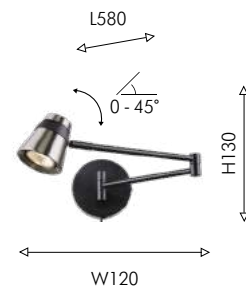

4224-1W

1 × GU10 × 35W, excluded metal

никель

матовый черный