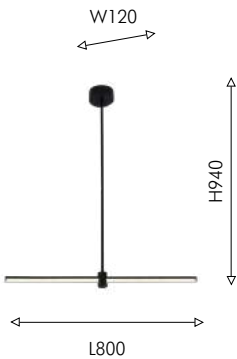

Hanger

NEW Collection

Лаконичная коллекция Hanger – это два подвеса в черном и золотом цвете. Тонкий вытянутый плафон со встроенной лентой LED крепится в центре на жесткой металлической штанге к потолку. Благодаря составной из трех частей штанге, высоту подвеса можно регулировать в зависимости от высоты потолка или задумки дизайнера.

30

4176-1P

LED × 32W, 1440LM,
3000-6000K,, included, RC
metal, acryl

● матовый черный

● белый акрил