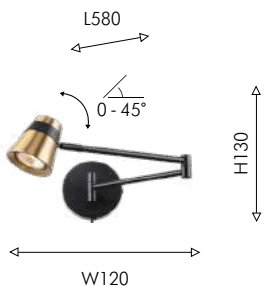

4223-1W

1 × GU10 × 35W, excluded, switch metal

латунь