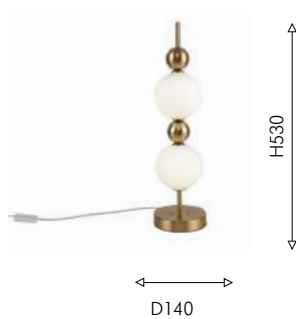

64

4088-5P

① 5 × LED × 6W, 2250LM, 4000K, included metal, glass

4088-2T

① 2 × LED × 6W, 900LM, 4000K, included metal, glass

4088-1W

① 1 × LED × 6W, 450LM, 4000K, included metal, glass

65