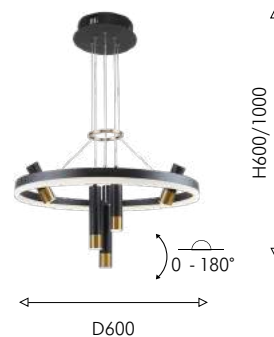

48

3097-8P

- LED × 48W
- 7 × LED × 3W, 4690LM, 4000K, included metal, acryl

● матовый черный

● латунь

3097-7P

- LED × 35W
- 6 × LED × 3W, 3640LM, 4000K, included metal, acryl

● белый акрил