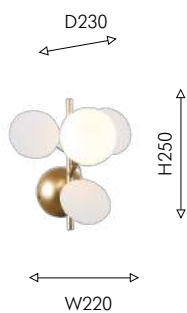

2771-1W

1 × G9 × 25W,
excluded
metal, glass

матовое золото

Коллекция светильников Bliss – это гармоничное сочетание белого и золотого цветов, представляющее собой переосмысленную версию более разноцветной коллекции Multi Bliss. В основе обеих коллекций лежит одна флористическая идея, но Bliss утонченно акцентирует внимание на элегантности белого и роскоши золотого. Подойдет в интерьеры различной стилистики - от прованса до эклектики. Диаметр подвесного светильника позволяет осветить помещение большой площади.