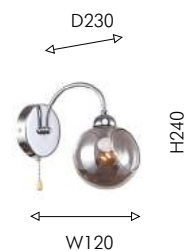

98

2342-8P

⊕ 8 × E14 × 40W,
excluded
metal, glass

хром

2342-6P

⊕ 6 × E14 × 40W,
excluded
metal, glass

2342-1W

⊕ 1 × E14 × 40W,
excluded, switch
metal, glass