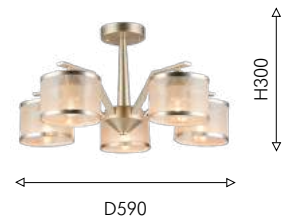

2488-5P

1. Ⓢ 5 × E14 × 40W,
   excluded
   metal, fabric