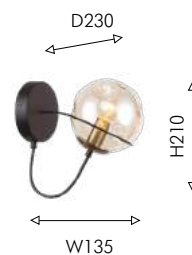

100

2202-8U

Ⓢ 8 × E14 × 40W,
excluded
metal, glass

2202-5U

Ⓢ 5 × E14 × 40W,
excluded
metal, glass

2202-1W

Ⓢ 1 × E14 × 40W,
excluded
metal, glass

● матовый черный