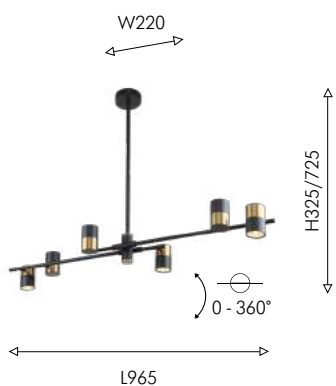

46

3092-10P

10 × GU10*35W,
excluded
metal

● матовый черный

3092-8P

8 × GU10*35W,
excluded
metal

● латунь

47