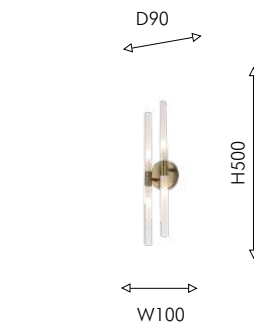

NEW Collection

128

4196-20P

20 × G9 × 20W,
excluded
metal, glass

латунь

прозрачное стекло

4196-4W

4 × G9 × 20W,
excluded
metal, glass