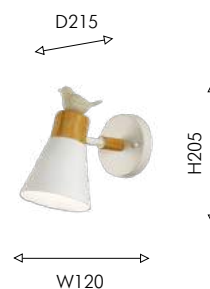

2939-1W

Ⓣ 1 × E27 × 40W,
excluded
metal, acrylic, wood

● белый акрил