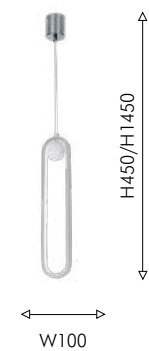

4222-1P

LED × 20W, 1600LM,
4000K, included
metal, acryl