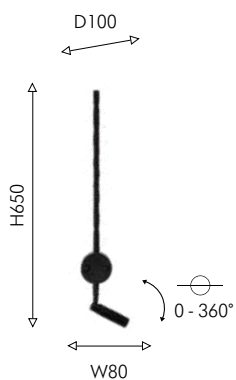

4165-2W

- Ⓜ LED × 8W,
- Ⓜ 1 × LED × 3W, 495LM, 4000K, included, switch metal, acryl

● матовый черный

Tandem – коллекция функциональных настенных светильников с двумя источниками света – удлиненный каркас с источником света LED, направленным в сторону стены - выполняет функцию архитектурной подсветки, а поворотный спот с модулем LED позволит использовать его для чтения или акцентного освещения. Два цвета на выбор - черный и матовое золото, светильники снабжены выключателями.