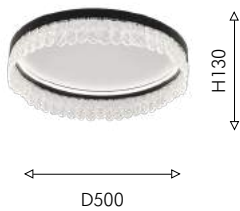

4187-1C

Ⓛ LED × 112W, 5040LM,
3000-6000K, included, RC
metal, acryl