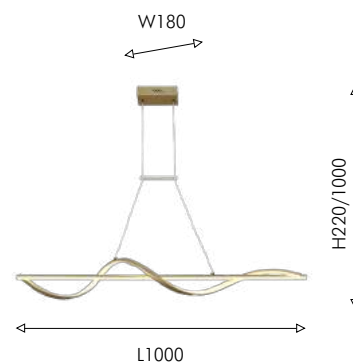

28

4180-2P

- LED × 34W,
- LED × 41W, 3375LM
- 3000-6000K, included, RC
- metal, acryl

● матовый черный

● белый акрил

4181-2P

- LED × 34W,
- LED × 41W, 3938LM
- 3000-6000K, included, RC
- metal, acryl

● матовое золото