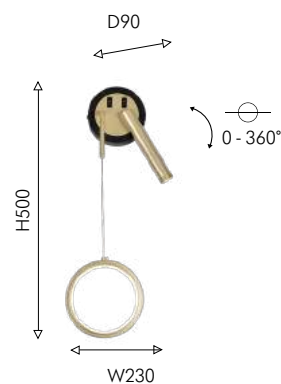

ROTATION

NEW Collection

36

4178-3P

- Ⓜ LED × 3W,
- Ⓜ LED × 12W,
- Ⓜ LED × 16W, 1395LM, 4000K, included metal, acryl

4173-2W

- Ⓜ LED × 10W,
- Ⓜ 1 × LED × 3W, 585LM, 4000K, included, switch metal, acryl

4174-2W