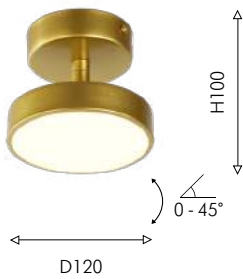

52

3058-8P

8 × LED × 5W, 3200LM,
4000K, included
metal, acryl

черный

золото

3058-6P

6 × LED × 5W, 2400LM,
4000K, included
metal, acryl

белый акрил