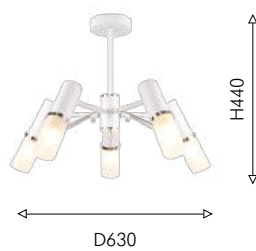

 белое стекло

141

2559-8P

Ⓢ 8 × E14 × 40W,
excluded
metal, glass

2559-5P

Ⓢ 5 × E14 × 40W,
excluded
metal, glass

2559-1W

Ⓢ 1 × E14 × 40W,
excluded
metal, glass