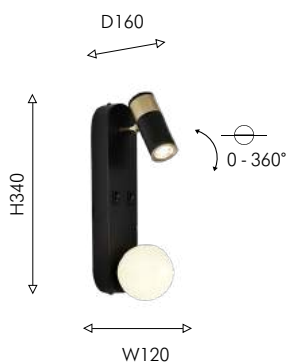

INVENTO

TRINIT

4171-2W

- ⊕ 1 × G9LED × 10W, excluded
- ⊕ LED × 3W, 157LM
  4000K, included, switch
  metal, acryl, glass

- ⊕ 1 × G9LED × 10W, excluded
- ⊕ LED × 3W, 135LM
  4000K, included, switch
  metal, acryl, glass

- ⊕ 1 × GU10LED × 10W,
- ⊕ LED × 3W, 1 35LM,
  4000K, included, switch
  metal, acryl