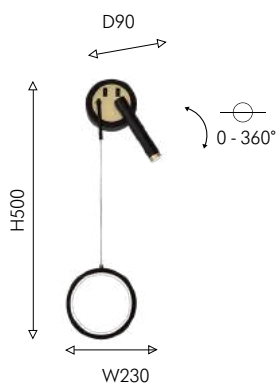

ROTATION

NEW Collection

36

4178-3P

- Ⓜ LED × 3W,
- Ⓜ LED × 12W,
- Ⓜ LED × 16W, 1395LM, 4000K, included metal, acryl

4173-2W

- Ⓜ LED × 10W,
- Ⓜ 1 × LED × 3W, 585LM, 4000K, included, switch metal, acryl

4174-2W