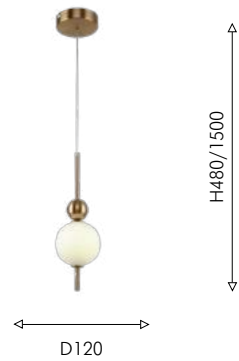

4088-1P

① 1 × LED × 6W, 450LM, 4000K, included metal, glass