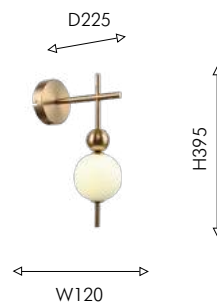

64

4088-5P

① 5 × LED × 6W, 2250LM, 4000K, included metal, glass

4088-2T

① 2 × LED × 6W, 900LM, 4000K, included metal, glass

4088-1W

① 1 × LED × 6W, 450LM, 4000K, included metal, glass

65