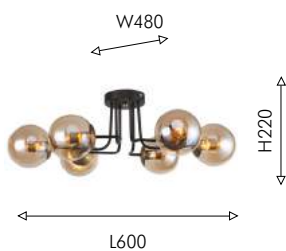

SWITCH

Collection

96

2344-8U

Ⓢ 8 × E14 × 40W,
excluded
metal, glass

2344-6U

Ⓢ 6 × E14 × 40W,
excluded
metal, glass

2344-1W