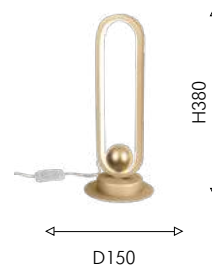

4221-1T

LED × 1 6W, 1280LM, 4000K, included, switch metal, acryl

● белый акрил