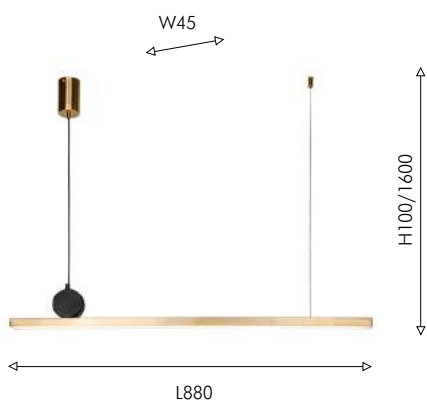

Firmato

NEW Collection

Коллекция Firmato сочетает в себе строгость и функциональность. Светильники коллекции несут функцию акцентного освещения, создавая комфортный поток света на поверхность, расположенную под светильником. Поэтому основным назначением может быть освещение обеденной зоны, а также барной стойки или кухонного острова. Высоту подвеса можно регулировать.

34

4061-1P

LED × 35W, 2800LM,
4000K, included
metal, acryl

золото

латунь

белый акрил

черный