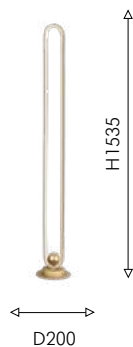

4221-1F

LED × 62W, 4960LM, 4000K, included, switch metal, acryl

● золото