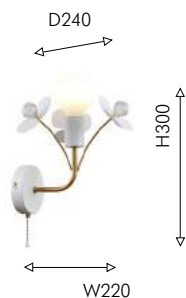

SWITCH

NEW Collection

4081-7P

7 × E27 × 60W,
excluded
metal, crystal

110

4081-1W

1 × E27 × 60W,
excluded
metal, crystal

золото