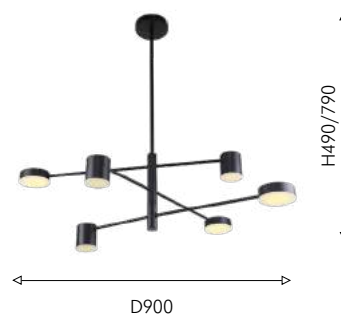

3094-6P

- ④ 3 × LED × 5W
- ④ 3 × LED × 7W,
  1464LM, 4000K, included
  metal, acryl

● белый акрил