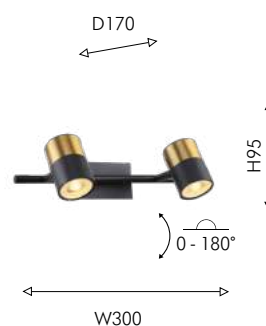

3092-2W

⌚ 2 × GU10*35W,
excluded
metal