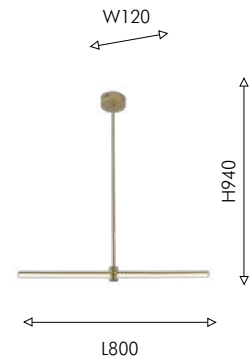

4177-1P

LED × 32W, 1680LM,
3000-6000K,, included, RC
metal, acryl

● матовое золото