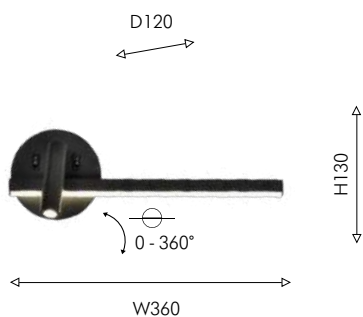

PARETE

4169-2W

- LED × 7W,
- 1 × LED × 3W, 450LM, 4000K, included, switch metal, acryl

● матовый черный

В стремлении к универсальности и функциональности мы создали несколько коллекций настенных светильников, которые объединяет наличие двух источников света, наличие выключателей, максимальное удобство и, конечно, оригинальный и стильный дизайн. Два источника света выполняют две световые функции – архитектурную подсветку и направленный источник света – позволят создать уют и возможность акцентного освещения.

● белый акрил