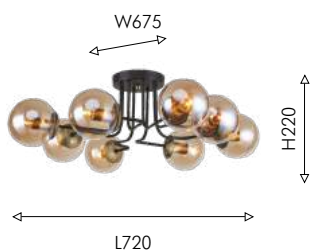

SWITCH

Collection

96

2344-8U

Ⓢ 8 × E14 × 40W,
excluded
metal, glass

2344-6U

Ⓢ 6 × E14 × 40W,
excluded
metal, glass

2344-1W