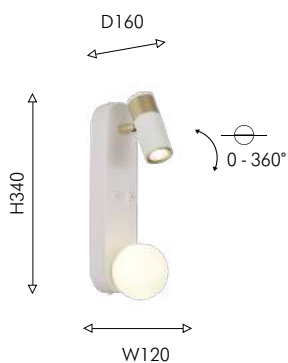

INVENTO

TRINIT

4172-2W

- ⊕ 1 × G9LED × 10W, excluded
- ⊕ LED × 3W, 157LM
  4000K, included, switch
  metal, acryl, glass

- ⊕ 1 × G9LED × 10W, excluded
- ⊕ LED × 3W, 135LM
  4000K, included, switch
  metal, acryl, glass

- ⊕ 1 × GU10LED × 10W,
- ⊕ LED × 3W, 1 35LM,
  4000K, included, switch
  metal, acryl