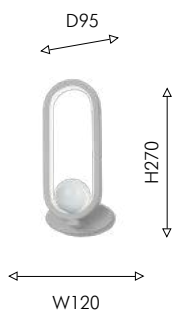

4222-1W

LED × 12W, 960LM,
4000K, included
metal, acryl