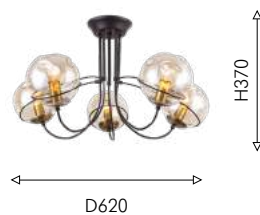

2202-5U

Ⓢ 5 × E14 × 40W,
excluded
metal, glass