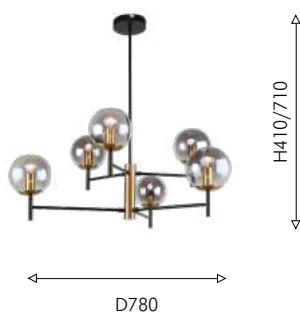

92

3088-10P

Ⓢ 10 × E14 × 40W,
excluded
metal, glass

● матовый черный

3088-1W

Ⓢ 1 × E14 × 40W,
excluded
metal, glass

● латунь

93