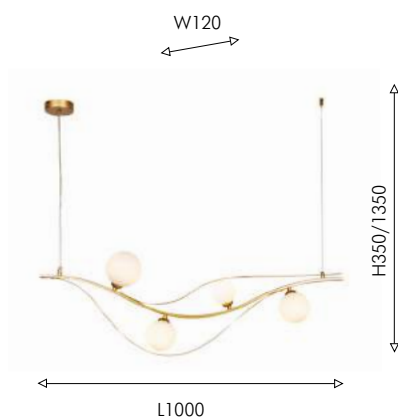

66

4059-4P

Ⓜ 4 × G9LED × 5W,
excluded
metal, glass