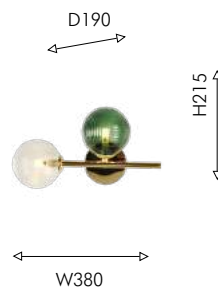

4035-2W

2 × G9LED × 5W,
excluded
metal, glass

прозрачное стекло