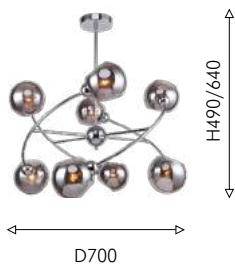

2342-8P

⊕ 8 × E14 × 40W,
excluded
metal, glass

хром