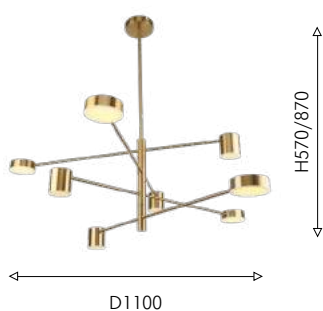

Ducan

Collection

В потолочных люстрах Ducan оригинально сочетаются цилиндрические плафоны разного диаметра и высоты. Каркас цвета латуни или черного цвета, плафоны двух форм и размеров, рассеиватели из белого акрила. Две модификации каркаса на 6 и 8 ламп.

50

3093-8P

- 4 × LED × 5W
- 4 × LED × 7W,
  1952LM, 4000K, included
  metal, acryl