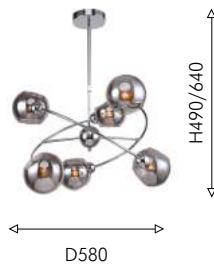

98

2342-8P

⊕ 8 × E14 × 40W,
excluded
metal, glass

хром

2342-6P

⊕ 6 × E14 × 40W,
excluded
metal, glass

2342-1W

⊕ 1 × E14 × 40W,
excluded, switch
metal, glass