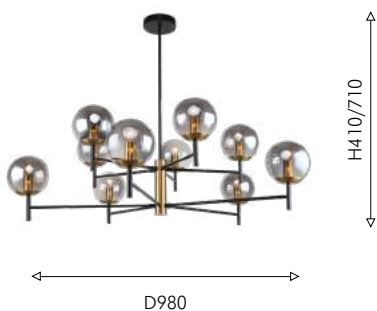

Sheeny

Collection

Каркас черного цвета потолочной коллекции Sheeny выполнен в виде сложной геометрической фигуры с декоративным элементом цвета латуни посередине. Потолочные люстры представлены в трех модификациях: на 6 и 8, 10 ламп и настенный светильник на одну лампу. Элегантная коллекция Sheeny с плафонами шарообразной формы из стекла дымчатого цвета обновит интерьер вашего дома.

92

3088-10P

Ⓢ 10 × E14 × 40W,
excluded
metal, glass

● матовый черный