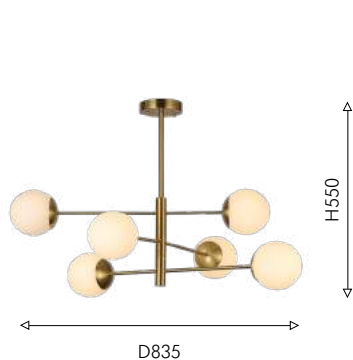

2854-6P

⦿ 6 × E27 × 60W,
excluded
metal, glass

медь