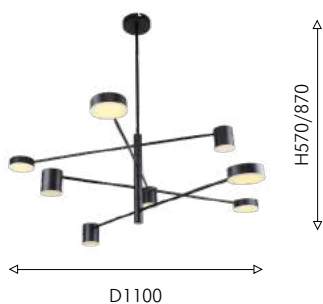

50

3093-8P

- 4 × LED × 5W
- 4 × LED × 7W,
1952LM, 4000K, included
metal, acryl

3093-6P

- 3 × LED × 5W
- 3 × LED × 7W,
1464LM, 4000K, included
metal, acryl

51

3094-8P

- ④ 4 × LED × 5W
- ④ 4 × LED × 7W,
1952LM, 4000K, included
metal, acryl