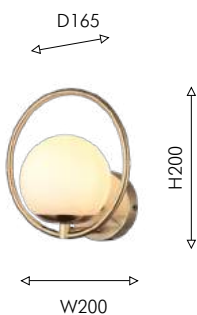

80

2786-1W

1 × E27 × 60W,
excluded
metal, glass

французское золото