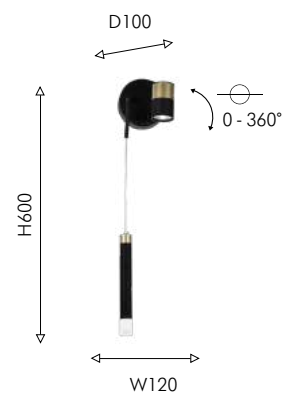

INVENTO

TRINIT

4175-2W

- ⊕ 1 × G9LED × 10W, excluded
- ⊕ LED × 3W, 157LM
  4000K, included, switch
  metal, acryl, glass

- ⊕ 1 × G9LED × 10W, excluded
- ⊕ LED × 3W, 135LM
  4000K, included, switch
  metal, acryl, glass

- ⊕ 1 × GU10LED × 10W,
- ⊕ LED × 3W, 1 35LM,
  4000K, included, switch
  metal, acryl