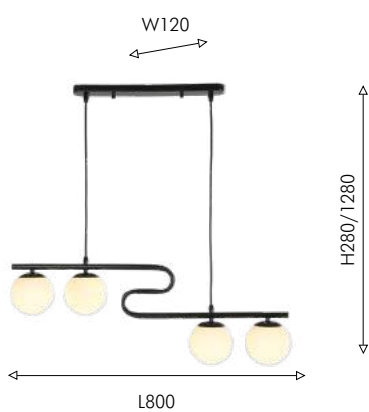

4036-4P

Ⓜ 4 × E14LED × 5W,
excluded
metal, glass

● матовый черный