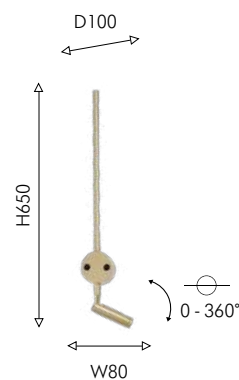

4166-2W

- Ⓜ LED × 8W,
- Ⓜ 1 × LED × 3W, 578LM, 4000K, included, switch metal, acryl

● матовое золото