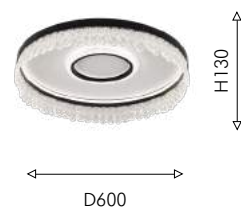

4187-2C

Ⓛ LED × 22W
Ⓛ LED × 136W, 7110LM,
3000-6000K, included, RC
metal, acryl