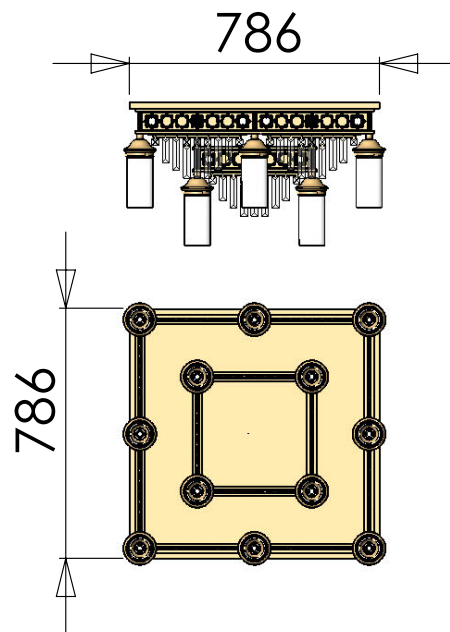

DLU 1705/8+4 gold

24 Karat gold plated

Item on picture shown with
Crystal „PRISMA ROT“