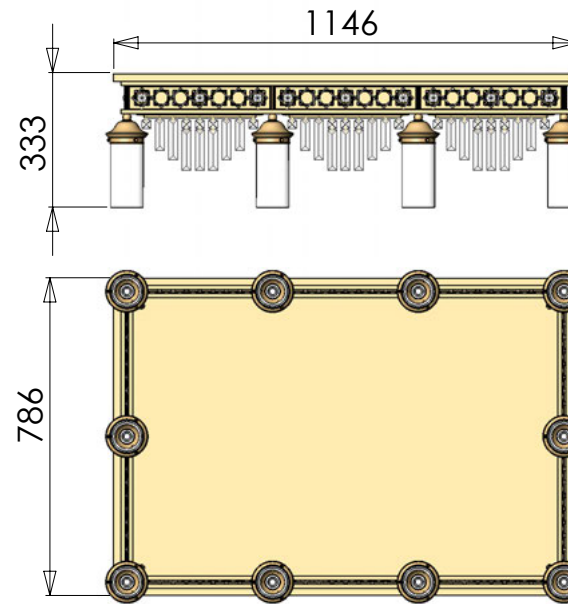

DLU 1705/10 gold

24 Karat gold plated

Item on picture shown with
Crystal „PRISMA GRÜN“