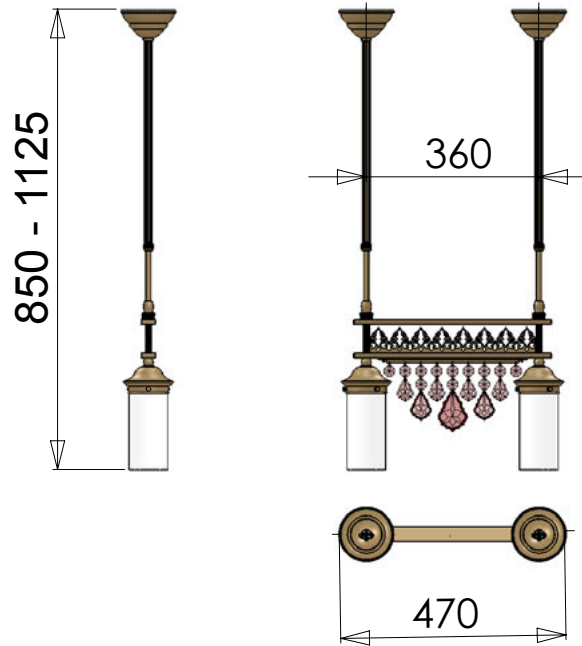

Item on picture shown with crystal „PENDEL KLAR“

DLU 1704/12+8 gold

24 Karat gold plated

Item on picture shown with crystal „PENDEL BLAU“

WA 2-1243/1 gold

24 Karat gold plated

Item on picture shown with crystal „PENDEL KLAR“

WA 2-1243/2 gold

24 Karat gold plated

Item on picture shown with crystal „PENDEL BLAU“

HL 6-1552/2 gold

24 Karat gold plated

Item on picture shown with crystal „PENDEL ROT“

HL 6-1552/3 gold

24 Karat gold plated