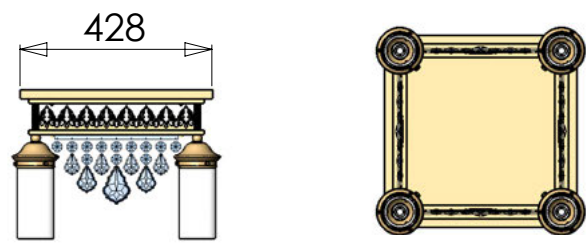

DLU 1704/4 gold

24 Karat gold plated

Item on picture shown with
crystal „PENDEL GRÜN“