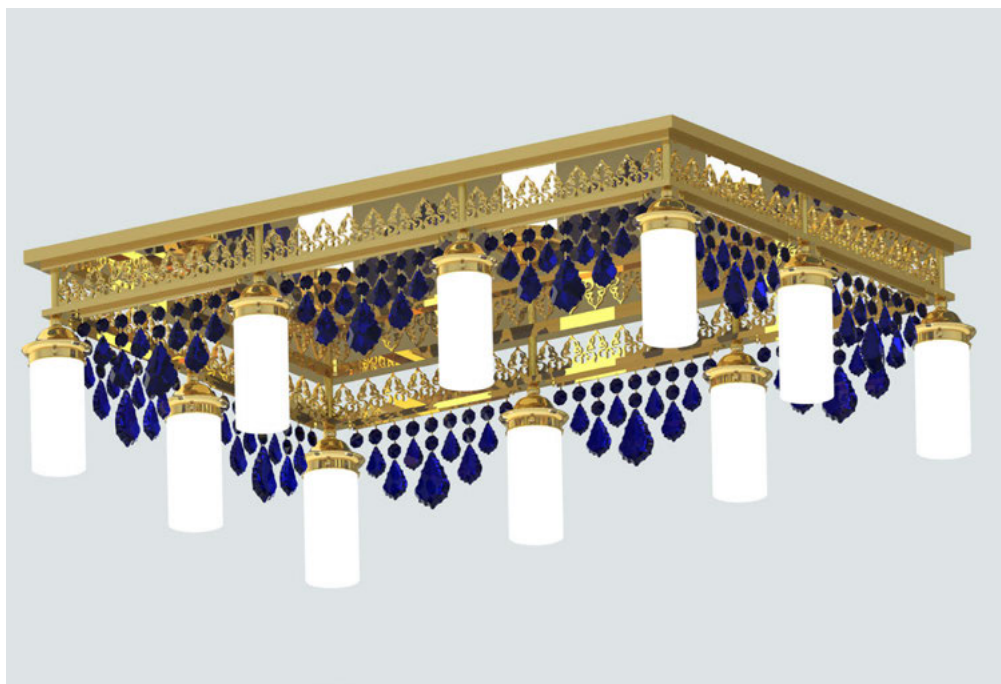

DLU 1704/10 gold

24 Karat gold plated

Item on picture shown with
crystal „PENDEL BLAU“