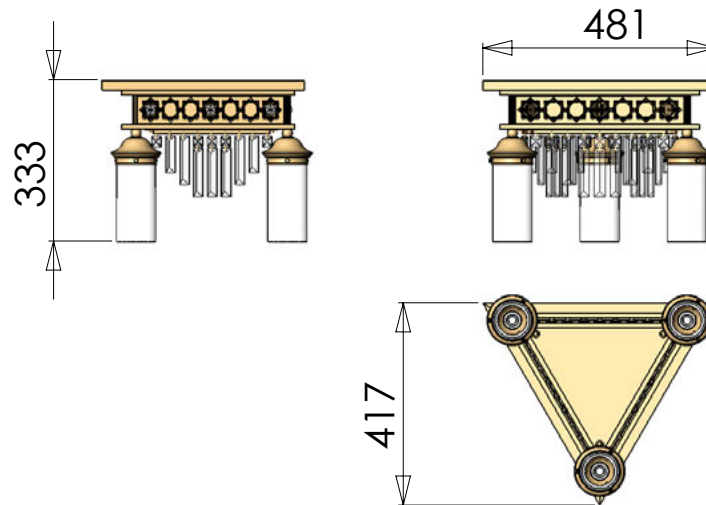

DLU 1705/3 gold

24 Karat gold plated

Item on picture shown with
Crystal „PRISMA GRÜN“