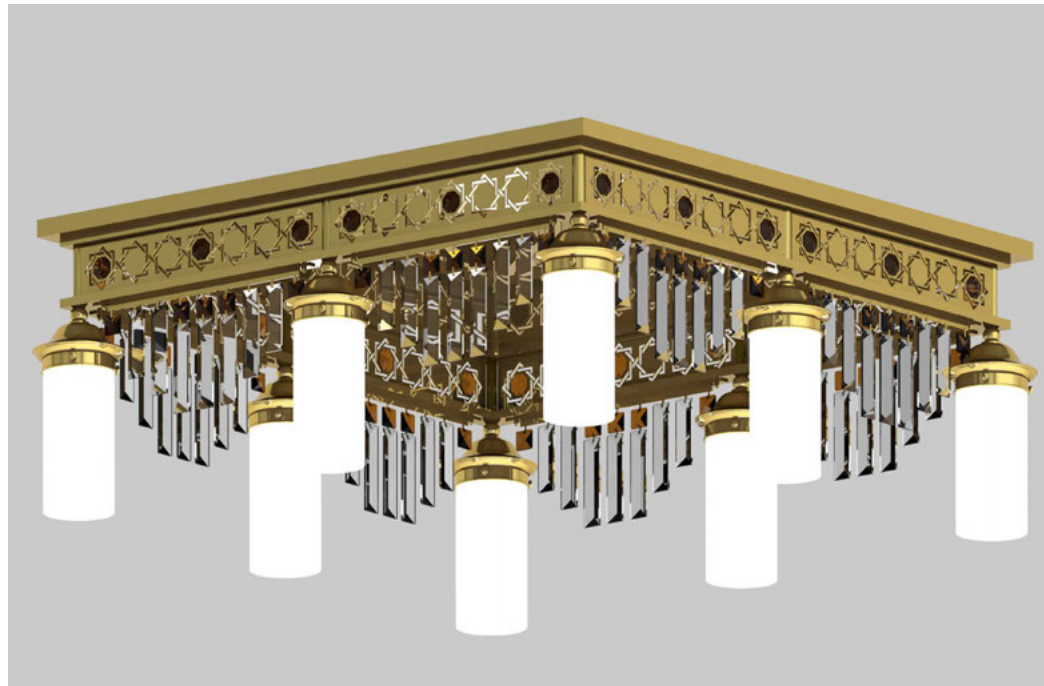

DLU 1705/8 gold

24 Karat gold plated

Item on picture shown with
Crystal „PRISMA BERNSTEIN“