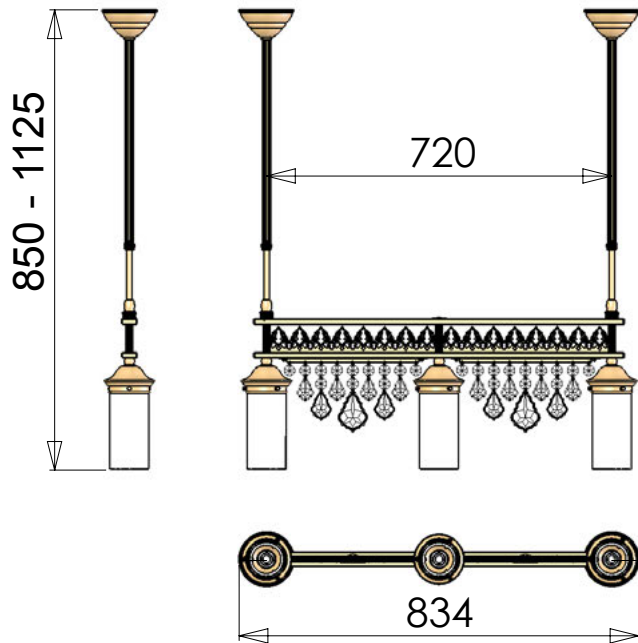

WA 2-1243/2 gold

24 Karat gold plated

Item on picture shown with crystal „PENDEL BLAU“

HL 6-1552/2 gold

24 Karat gold plated

Item on picture shown with crystal „PENDEL ROT“

HL 6-1552/3 gold

24 Karat gold plated