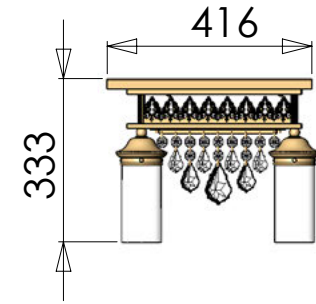

Decor 1705 gold

24 Karat gold plated

Items with this decor
shown on pages:
12, 13, 14, 15, 16, 17, 18,
23, 24

DLU 1704/3 gold

24 Karat gold plated

Item on picture shown with
crystal „PENDEL GRÜN“

DLU 1704/4 gold