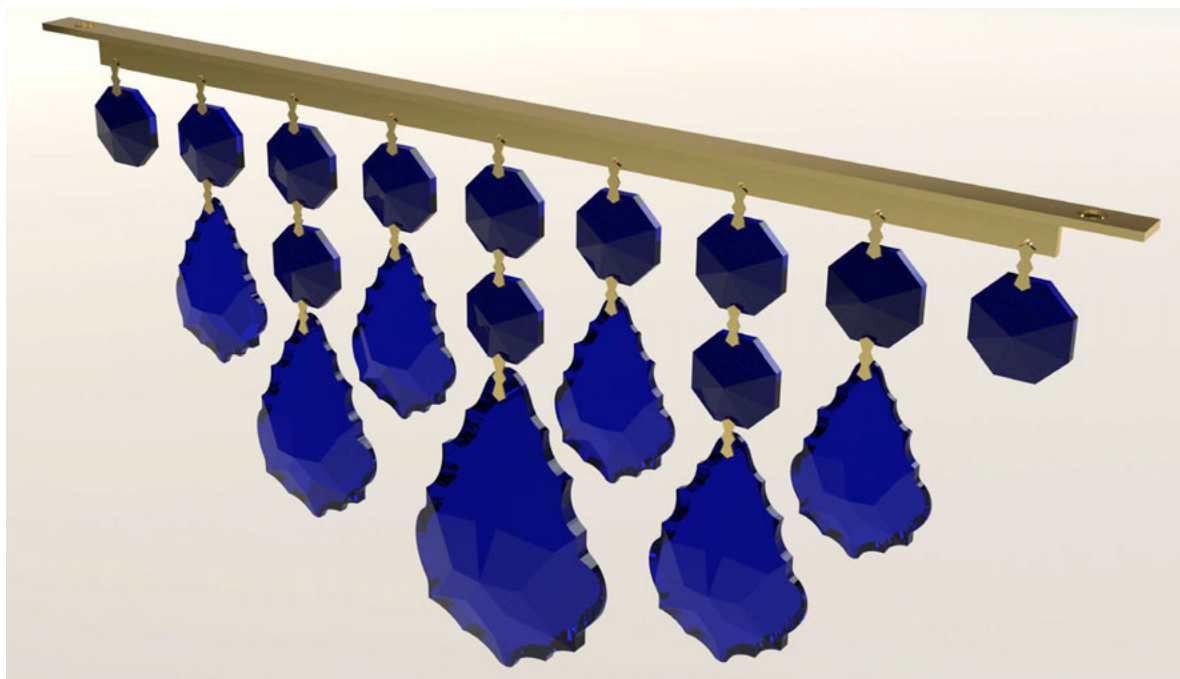

Crystal 1704 -
„PENDEL BLAU“

Crystal colour: blue