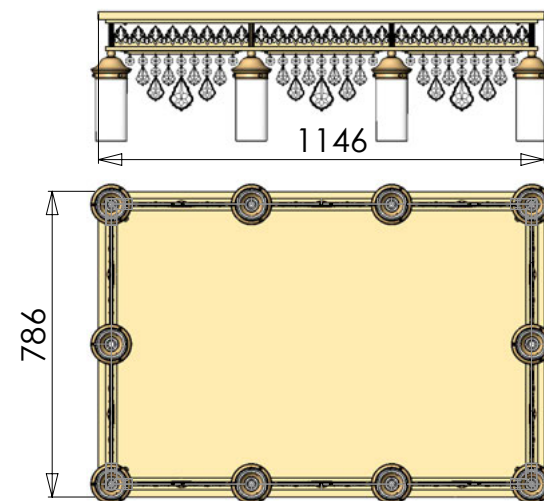

DLU 1704/10 gold

24 Karat gold plated

Item on picture shown with
crystal „PENDEL BLAU“