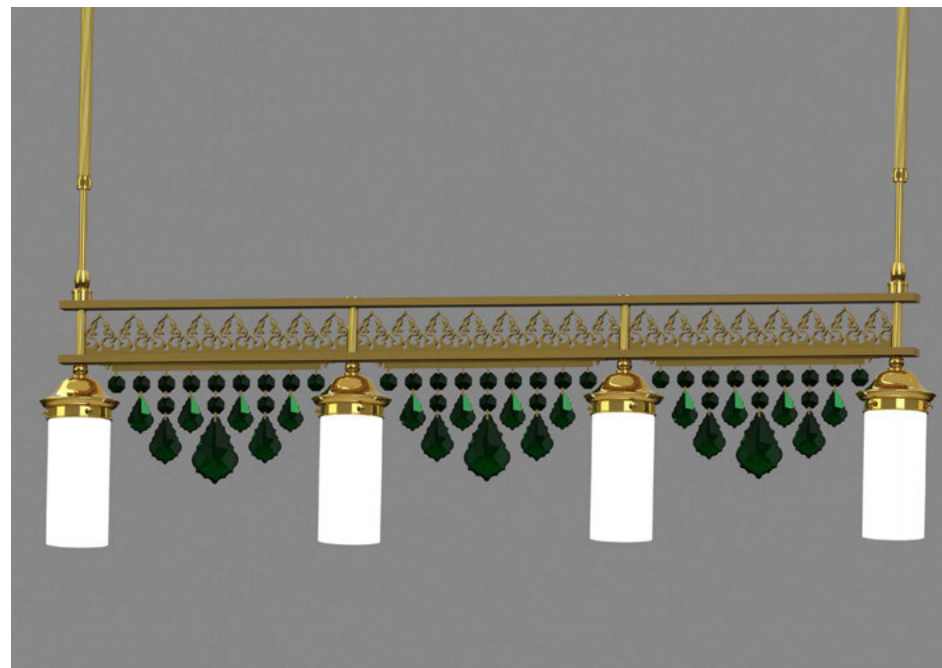

WA 2-1243/2 gold

24 Karat gold plated

Item on picture shown with crystal „PENDEL BLAU“

HL 6-1552/2 gold

24 Karat gold plated

Item on picture shown with crystal „PENDEL ROT“

HL 6-1552/3 gold

24 Karat gold plated

Item on picture shown with crystal „PENDEL GRÜN“

HL 6-1552/4 gold

24 Karat gold plated

Item on picture shown with
crystal „PENDEL GRÜN“

Crystal 1704 -
„PENDEL KLAR“

Crystal colour: clear

Crystal 1704 -
„PENDEL BERNSTEIN“