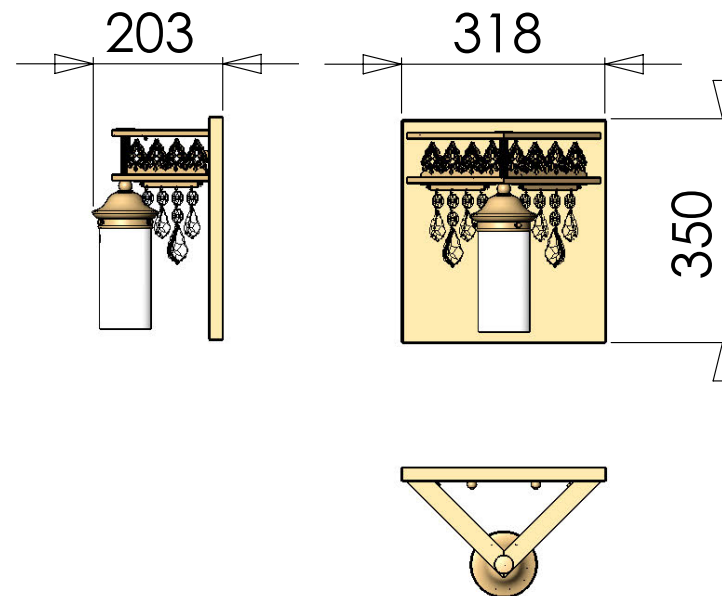

Item on picture shown with crystal „PENDEL KLAR“

DLU 1704/12+8 gold

24 Karat gold plated

Item on picture shown with crystal „PENDEL BLAU“

WA 2-1243/1 gold

24 Karat gold plated

Item on picture shown with crystal „PENDEL KLAR“