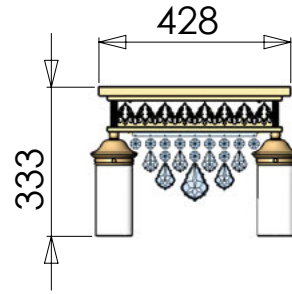

DLU 1704/4 gold

24 Karat gold plated

Item on picture shown with
crystal „PENDEL GRÜN“