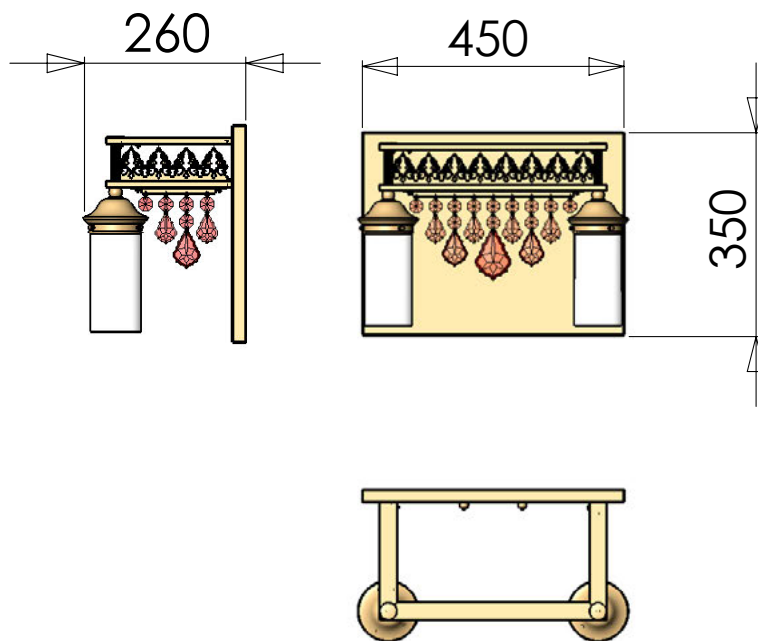

WA 2-1243/2 gold

24 Karat gold plated

Item on picture shown with crystal „PENDEL BLAU“