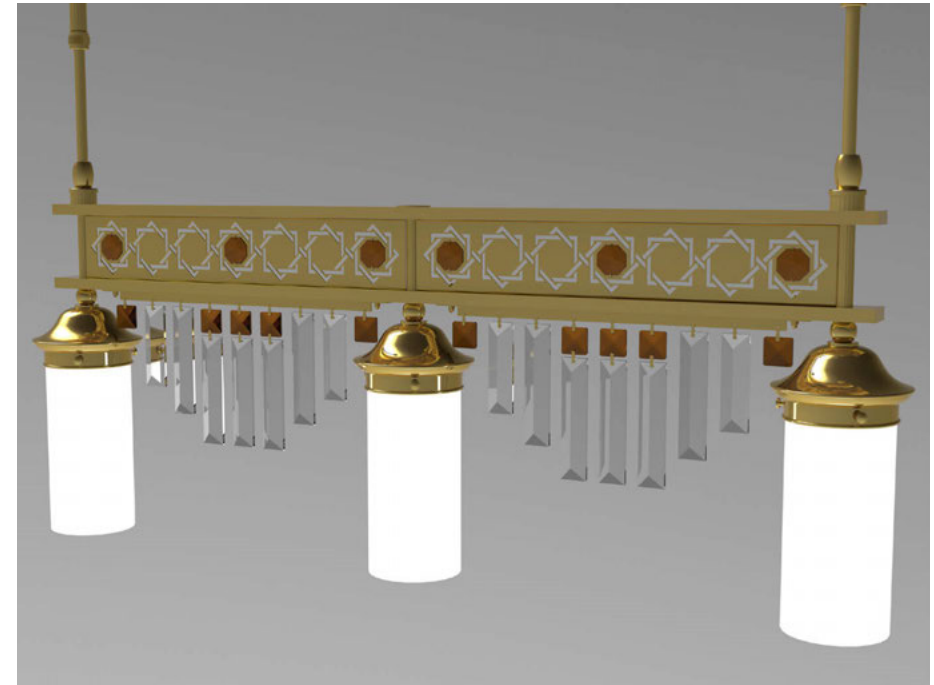

HL 6-1553/3 gold

24 Karat gold plated

Item on picture shown with
Crystal „PRISMA ROT“