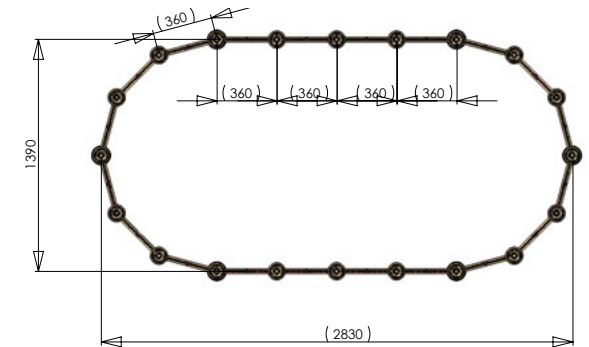

Special construction

Example for special production
based on HL 6-1552 gold

For enquiries please indicate
desired shape and size!
(all angles possible)

EXAMPLES FOR SPECIAL CONSTRUCTIONS