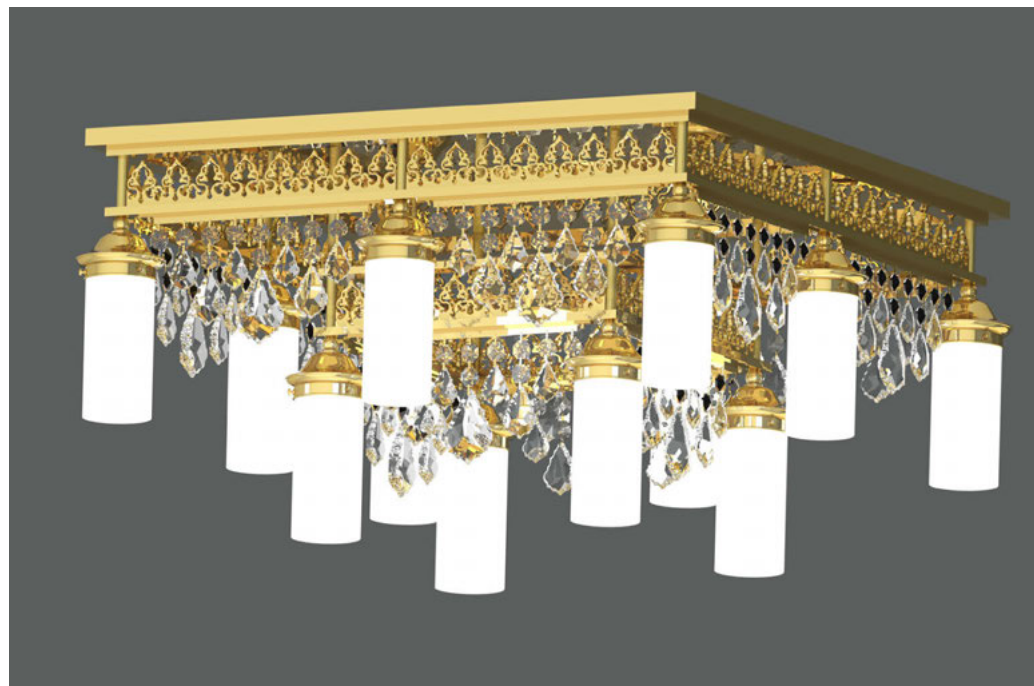

DLU 1704/10 gold

24 Karat gold plated

Item on picture shown with
crystal „PENDEL BLAU“

DLU 1704/12 gold

24 Karat gold plated

Item on picture shown with
crystal „PENDEL GRÜN“

DLU 1704/8+4 gold

24 Karat gold plated