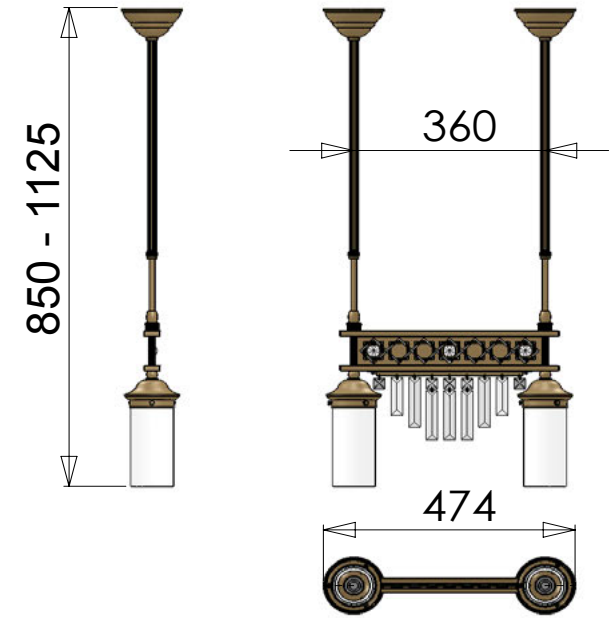

HL 6-1553/2 gold

24 Karat gold plated

Item on picture shown with
Crystal „PRISMA KLAR“