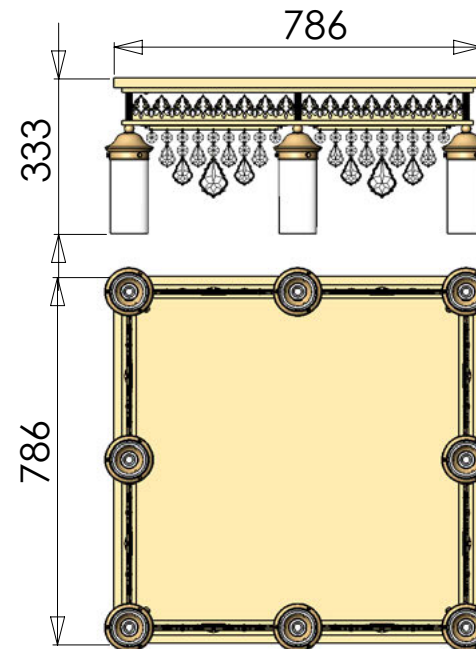

DLU 1704/8 gold

24 Karat gold plated

Item on picture shown with crystal „PENDEL BLAU“