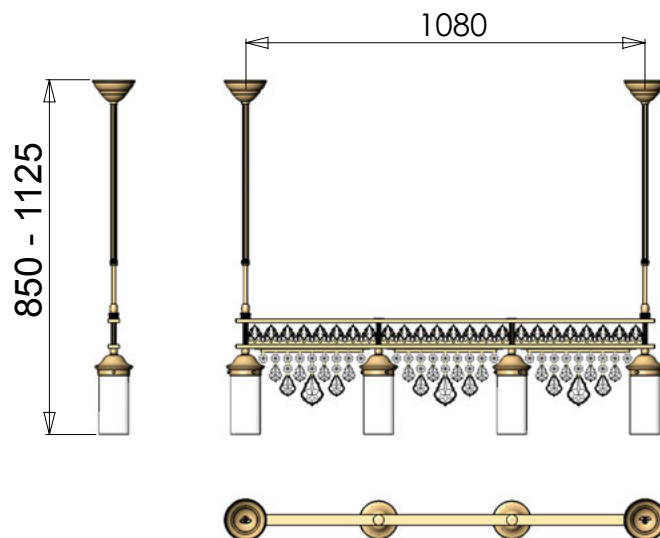

HL 6-1552/4 gold

24 Karat gold plated

Item on picture shown with
crystal „PENDEL GRÜN“