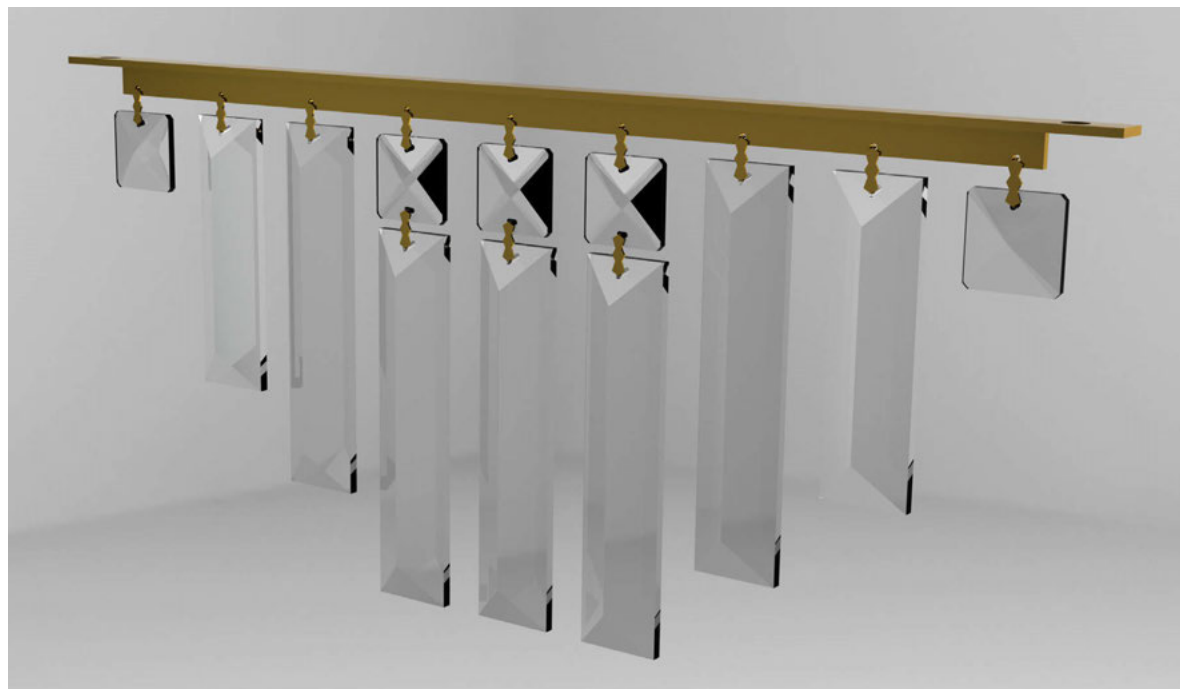

Item on picture shown with
Crystal „PRISMA KLAR“

HL 6-1553/3 gold

24 Karat gold plated

Item on picture shown with
Crystal „PRISMA ROT“

HL 6-1553/4 gold

24 Karat gold plated

Item on picture shown with
Crystal „PRISMA BLAU“