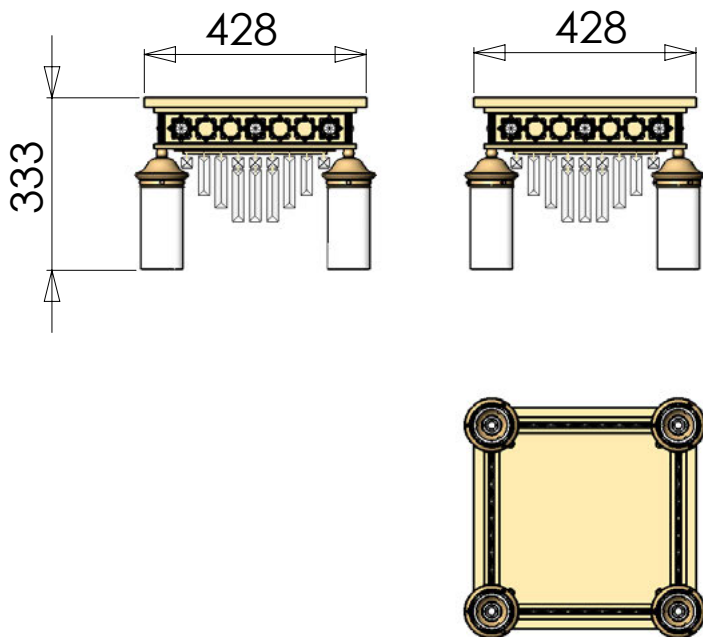

24 Karat gold plated

Item on picture shown with
Crystal „PRISMA GRÜN“

DLU 1705/4 gold

24 Karat gold plated

Item on picture shown with
Crystal „PRISMA BLAU“

DLU 1705/6 gold

24 Karat gold plated

Item on picture shown with
Crystal „PRISMA BLAU“