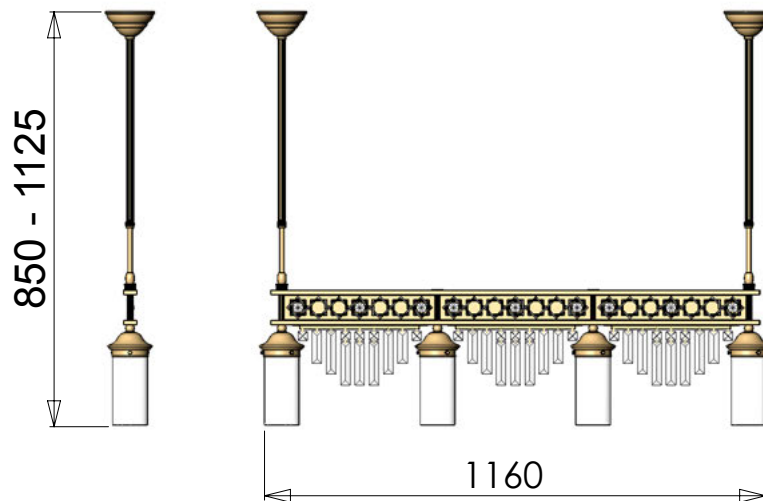

Item on picture shown with
Crystal „PRISMA KLAR“

HL 6-1553/3 gold

24 Karat gold plated

Item on picture shown with
Crystal „PRISMA ROT“

HL 6-1553/4 gold

24 Karat gold plated

Item on picture shown with
Crystal „PRISMA BLAU“