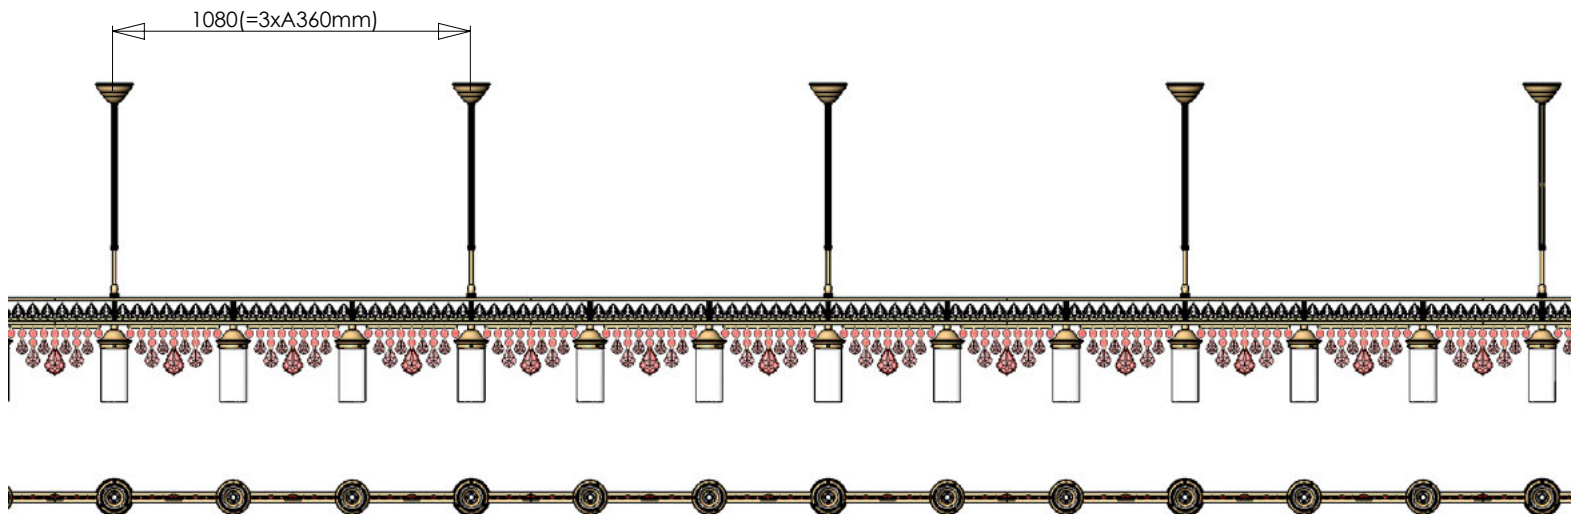

EXAMPLES FOR SPECIAL CONSTRUCTIONS

Special construction

Example for special production
based on HL 6-1552 gold

For enquiries please indicate
total desired length!

Special construction

Example for special production
based on HL 6-1553 gold

For enquiries please indicate
total desired length!

PLEASE SELECT DESIRED CRYSTAL COLOUR - SHOWN ON PAGES 18, 19, 20

Example for special construction - „STAR SYSTEM“

For enquiries please indicate total desired approximate size!