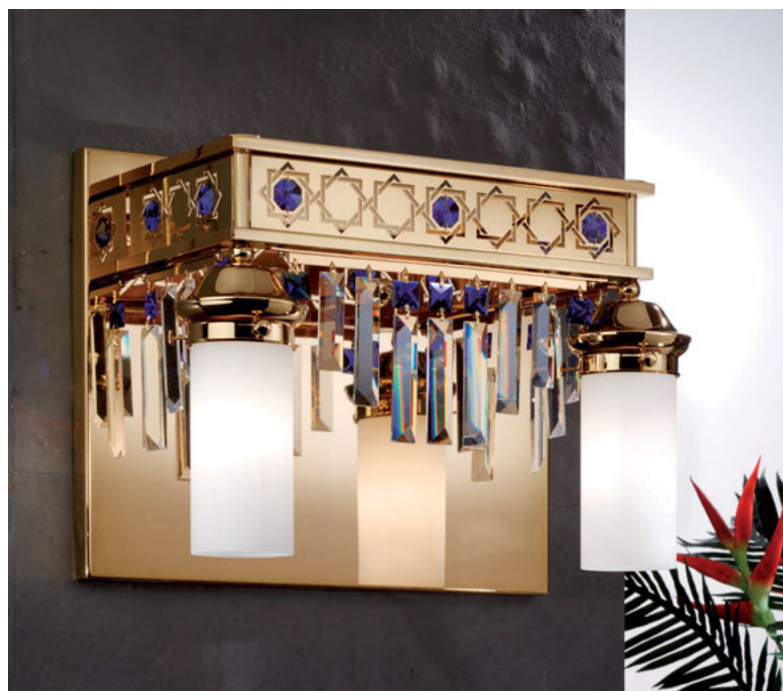

WA 2-1244/2 gold

24 Karat gold plated

Item on picture shown with
Crystal „PRISMA BLAU“