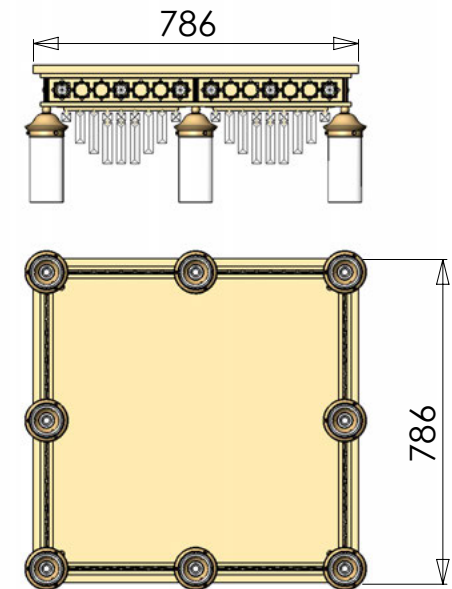

DLU 1705/8 gold

24 Karat gold plated

Item on picture shown with
Crystal „PRISMA BERNSTEIN“