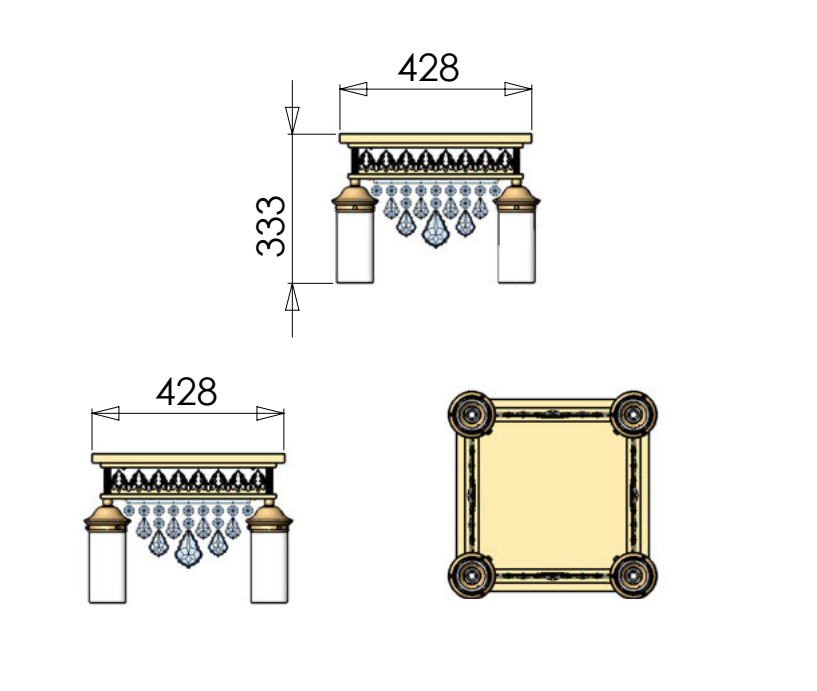

DLU 1704/4 gold

24 Karat gold plated

Item on picture shown with
crystal „PENDEL GRÜN“