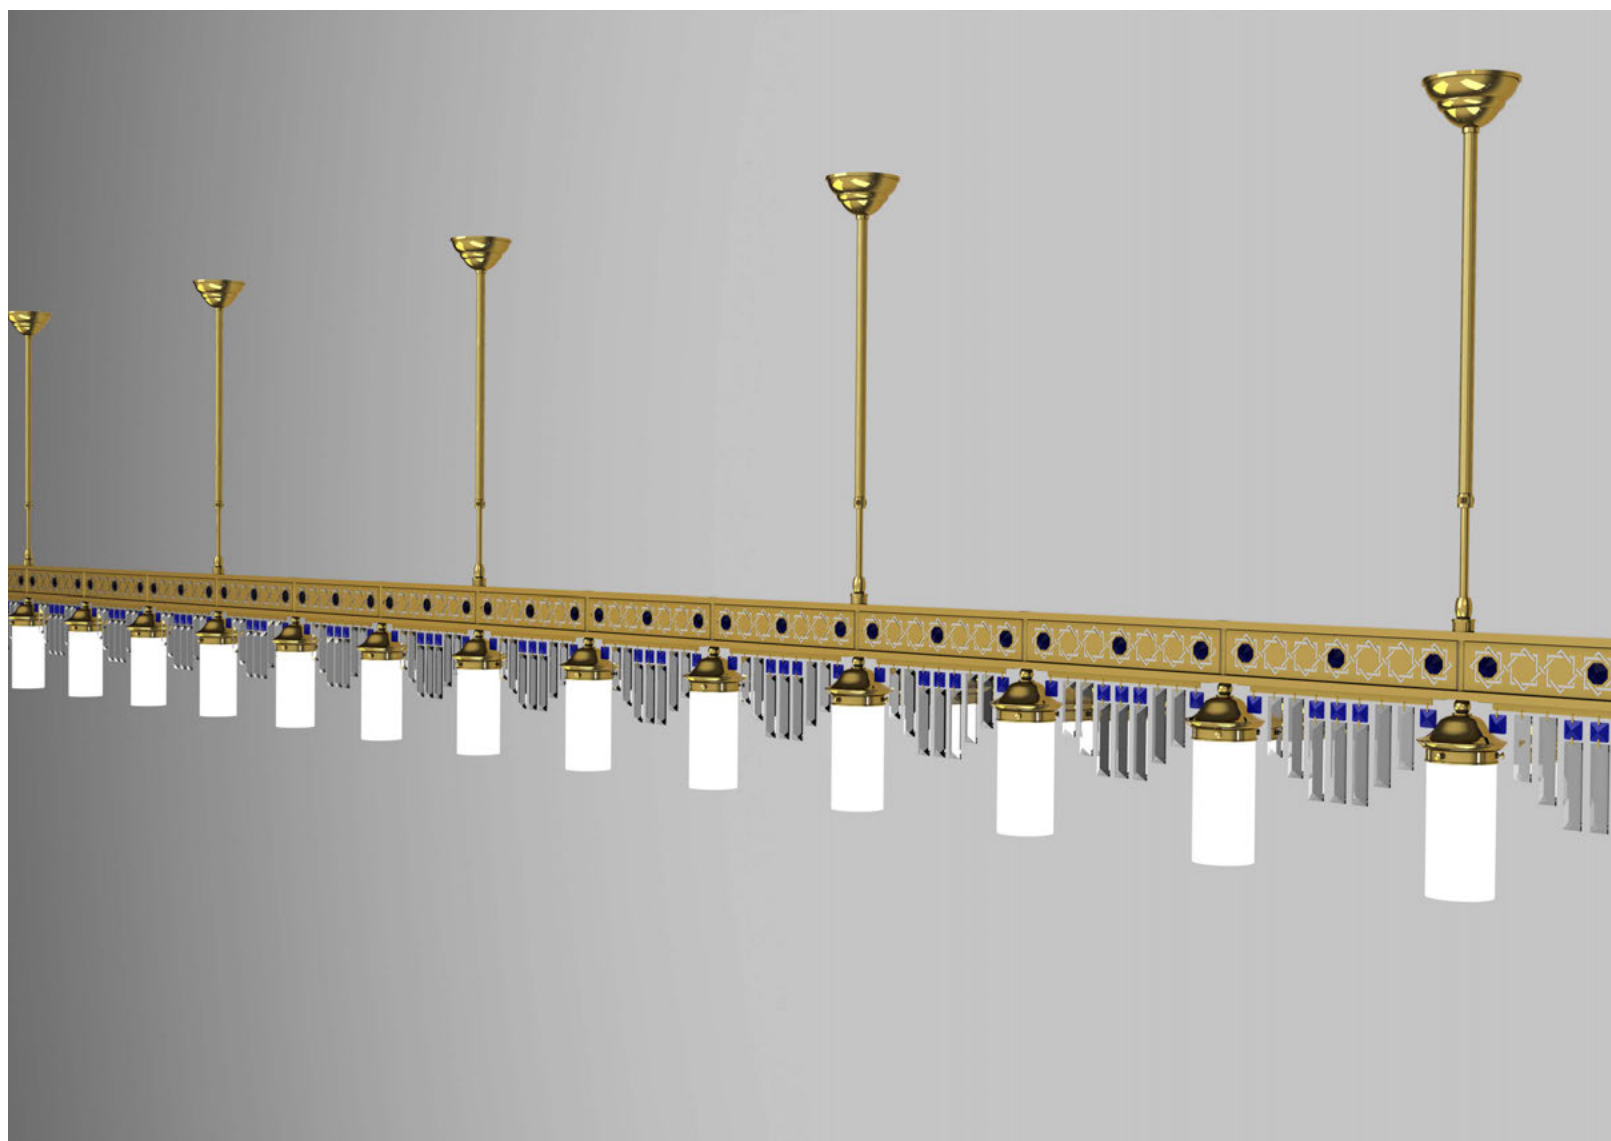

Crystal 1705 -
„PRISMA BLAU“

Crystal colour:
blue and clear

Special construction

Example for special production
based on HL 6-1552 gold

For enquiries please indicate
desired shape and size!
(all angles possible)

EXAMPLES FOR SPECIAL CONSTRUCTIONS

Special construction

Example for special production
based on HL 6-1552 gold

For enquiries please indicate
total desired length!

Special construction

Example for special production
based on HL 6-1553 gold

For enquiries please indicate
total desired length!

PLEASE SELECT DESIRED CRYSTAL COLOUR - SHOWN ON PAGES 18, 19, 20

Example for special construction - „STAR SYSTEM“

For enquiries please indicate total desired approximate size!