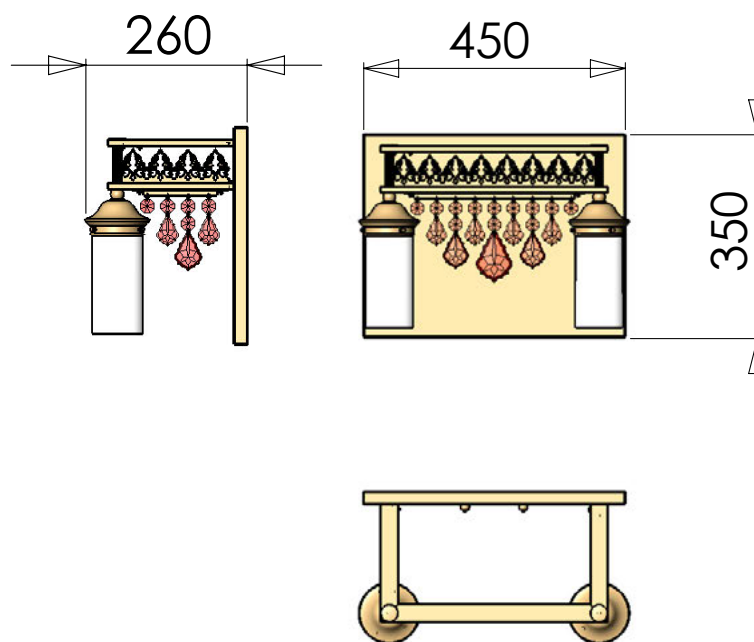

WA 2-1244/2 gold

24 Karat gold plated

Item on picture shown with
Crystal „PRISMA BLAU“