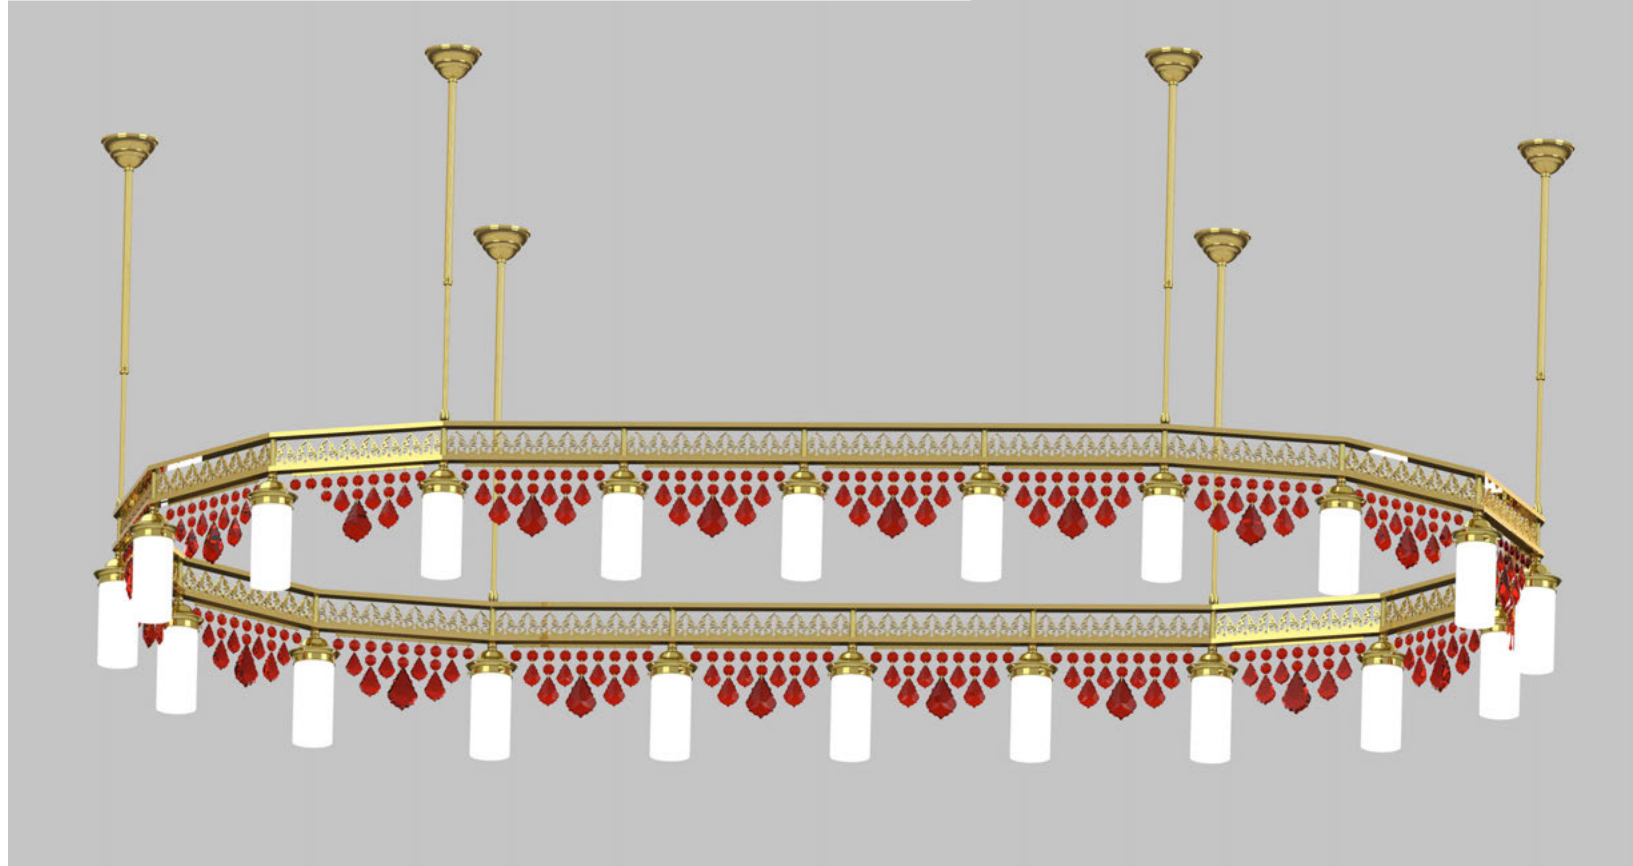

Special construction

Example for special production
based on HL 6-1552 gold

For enquiries please indicate
desired shape and size!
(all angles possible)

EXAMPLES FOR SPECIAL CONSTRUCTIONS