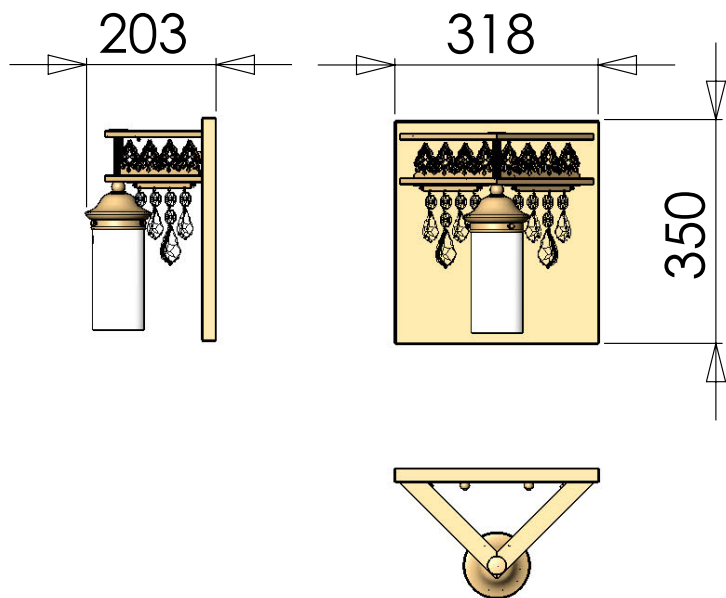

Item on picture shown with
Crystal „PRISMA BERNSTEIN“

DLU 1705/8+4 gold

24 Karat gold plated

Item on picture shown with
Crystal „PRISMA ROT“

DLU 1705/12+8 gold

24 Karat gold plated

Item on picture shown with
Crystal „PRISMA KLAR“