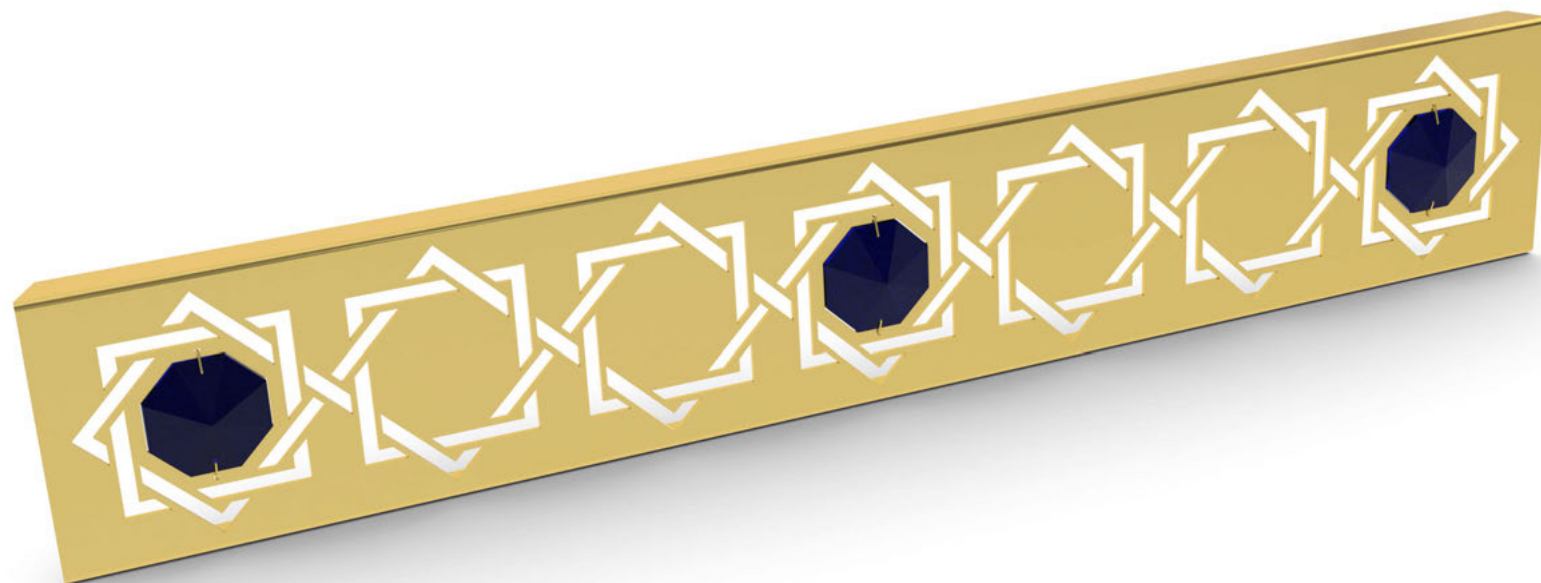

Decor 1705 gold

24 Karat gold plated

Items with this decor
shown on pages:
12, 13, 14, 15, 16, 17, 18,
23, 24

DLU 1704/3 gold

24 Karat gold plated

Item on picture shown with
crystal „PENDEL GRÜN“

DLU 1704/4 gold