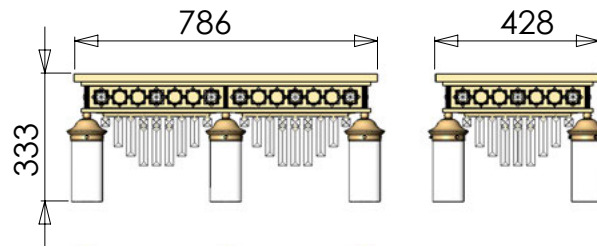

24 Karat gold plated

Item on picture shown with
Crystal „PRISMA GRÜN“

DLU 1705/4 gold

24 Karat gold plated

Item on picture shown with
Crystal „PRISMA BLAU“

DLU 1705/6 gold

24 Karat gold plated

Item on picture shown with
Crystal „PRISMA BLAU“