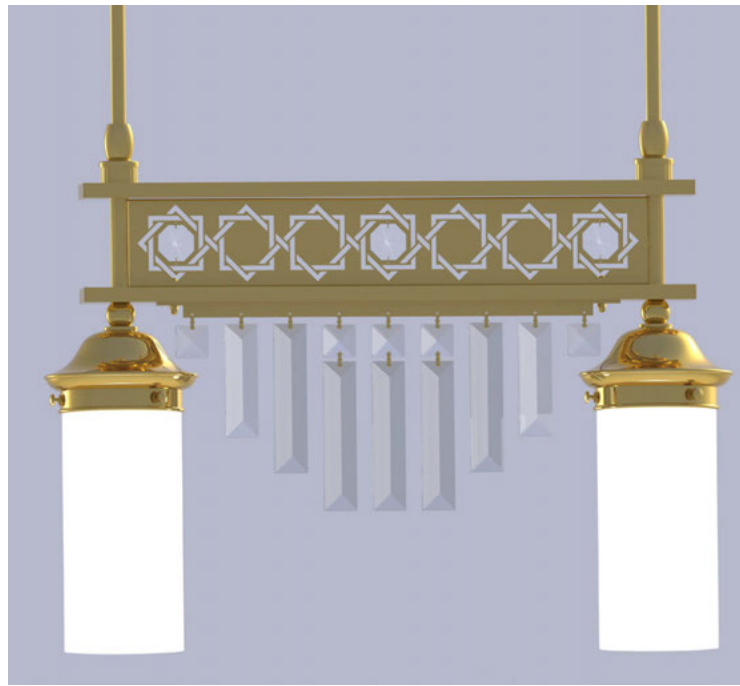

HL 6-1553/2 gold

24 Karat gold plated

Item on picture shown with
Crystal „PRISMA KLAR“