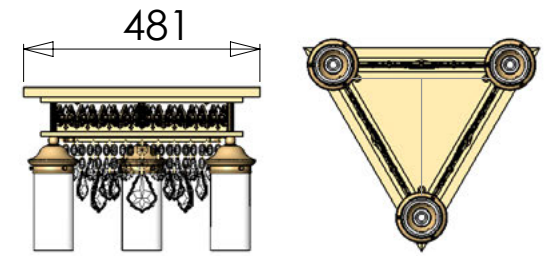

Decor 1705 gold

24 Karat gold plated

Items with this decor
shown on pages:
12, 13, 14, 15, 16, 17, 18,
23, 24

DLU 1704/3 gold

24 Karat gold plated

Item on picture shown with
crystal „PENDEL GRÜN“

DLU 1704/4 gold