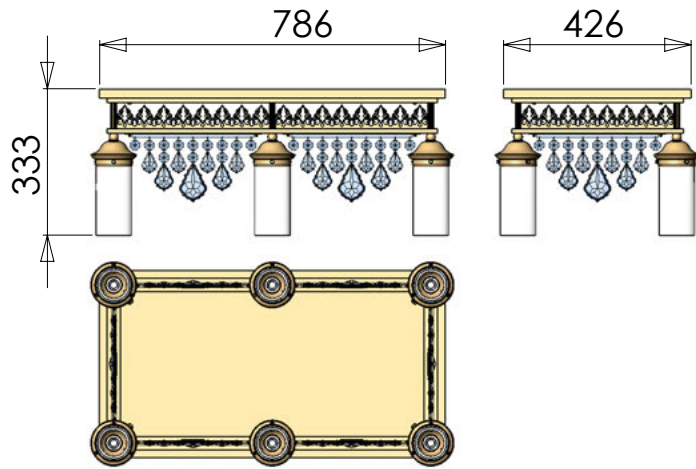

DLU 1704/6 gold

24 Karat gold plated

Item on picture shown with crystal „PENDEL BERNSTEIN“