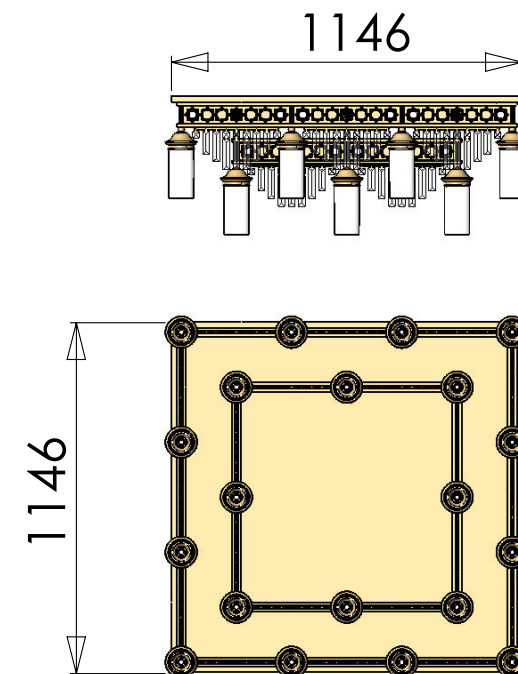

DLU 1705/12+8 gold

24 Karat gold plated

Item on picture shown with
Crystal „PRISMA KLAR“