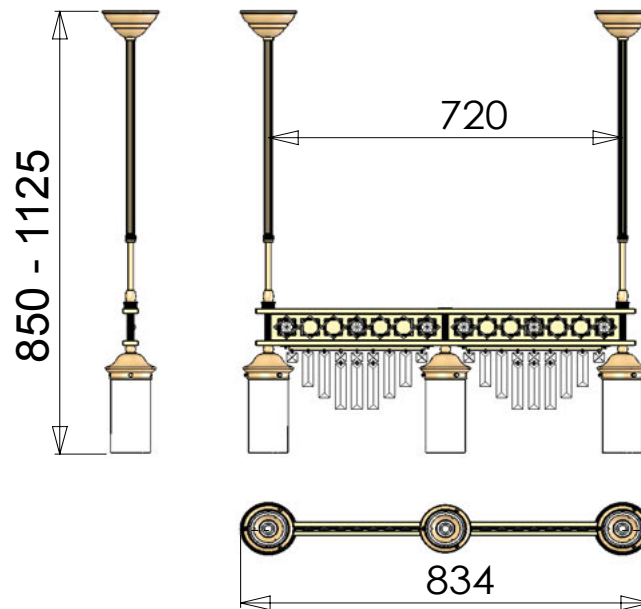

HL 6-1553/3 gold

24 Karat gold plated

Item on picture shown with
Crystal „PRISMA ROT“