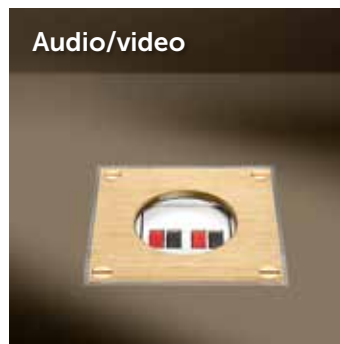

Type	Ref.
2x RJ45 UTP cat 6	AR6162606

Audio/video