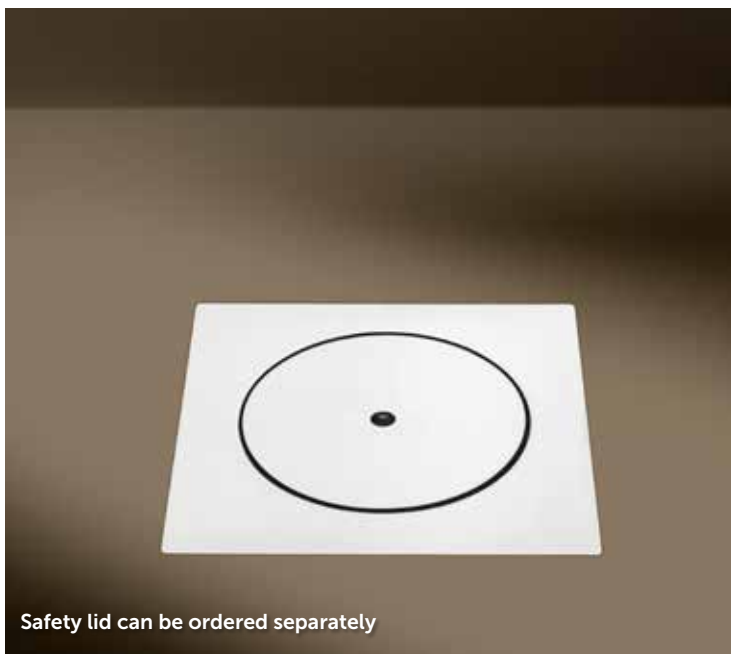

22 Stainless Steel Polished

Type	Ref.
FR/BE	AR73613²²
EU	AR73614²²
UK	AR73618²²