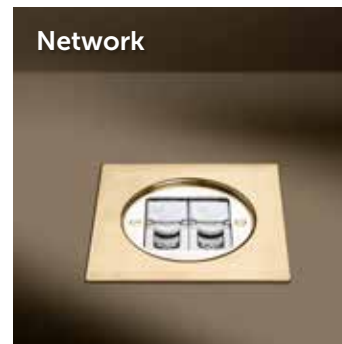

Network

Type	Ref.
2x RJ45 UTP cat 6	AR7162606