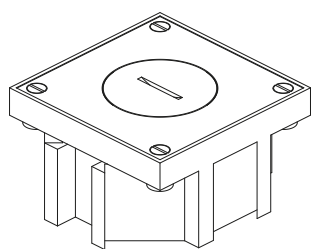

Finish	Ref.
Stainless Steel Brushed	AR6150001
Brushed Brass	AR6150006
Stainless Steel Polished	AR6350022
Polished Brass	AR6350023