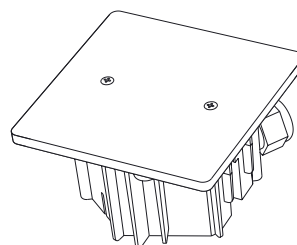

Finish	Ref.
Installation set IP66	AR71000

— Compatible with Legrand Mosaic devices.