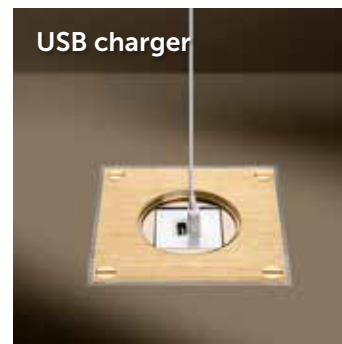

Type	Ref.
1x loudspeaker	AR6161906
2x loudspeaker	AR6162906
HDMI 1.3	AR6164006
Radio - TV	AR6165906

USB charger