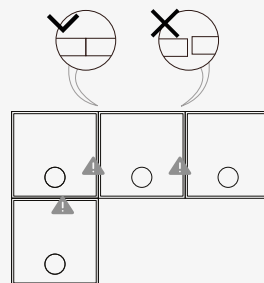

Installation distances (multiple combinations)

1.1 Installation in concrete

1.2 Installation in tile floor

2. Arpi IP66

General description

The ARPI outlet IP66 (stainless steel or brass) supply underfloor currents or data thanks to its robustness (IK10 Certified) and its watertightness (IP66 Certified). The ARPI floor outlets can easily be placed outside (only stainless steel) or indoor on all types of floor (concrete screed or hollowed-out). You can choose between flush or raised installation.