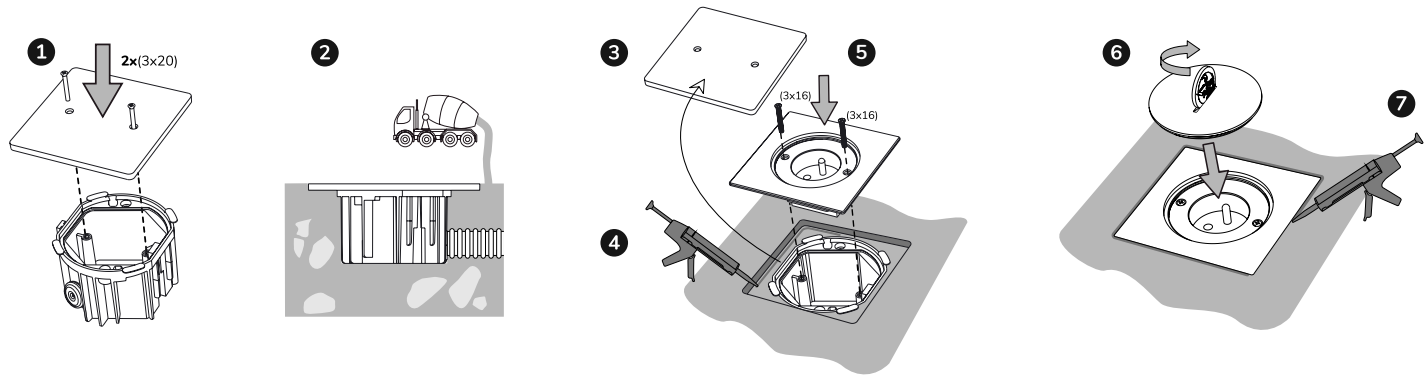

2.1 Flush installation in concrete