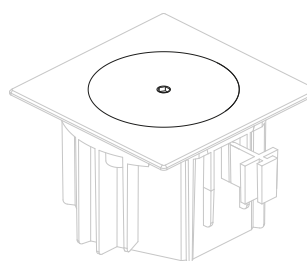

USB charger

Type	Ref.
2x USB 1500mA	AR7364223

Arpi IP66

Lids

Standard Lid

Safety lid IP66 - Allen Key

Finish	Ref.
Stainless Steel Brushed	AR7145201
Brushed Brass	AR7145206
Stainless Steel Polished	AR7345222
Polished Brass	AR7345223