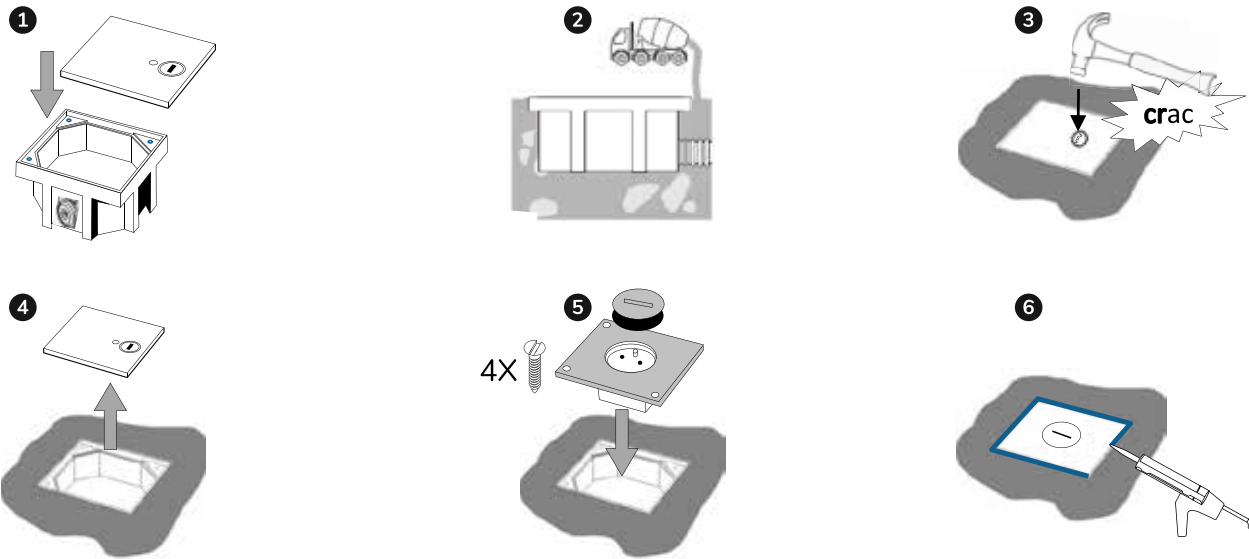

1.1 Installation in concrete