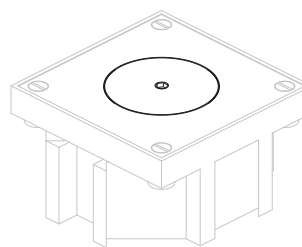

USB charger

Type	Ref.
2x USB 1500mA	AR6364223

Arpi IP64

Lids

Standard Lid

Safety lid IP64 - Allen Key

Finish	Ref.
Stainless Steel Brushed	AR6145201
Brushed Brass	AR6145206
Stainless Steel Polished	AR6345222
Polished Brass	AR6345223