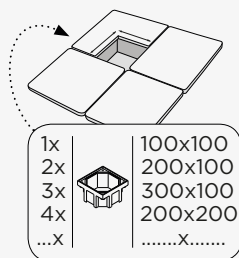

Installation distances (multiple combinations)

1.1 Installation in concrete

1.2 Installation in tile floor

2. Arpi IP66

General description

The ARPI outlet IP66 (stainless steel or brass) supply underfloor currents or data thanks to its robustness (IK10 Certified) and its watertightness (IP66 Certified). The ARPI floor outlets can easily be placed outside (only stainless steel) or indoor on all types of floor (concrete screed or hollowed-out). You can choose between flush or raised installation.