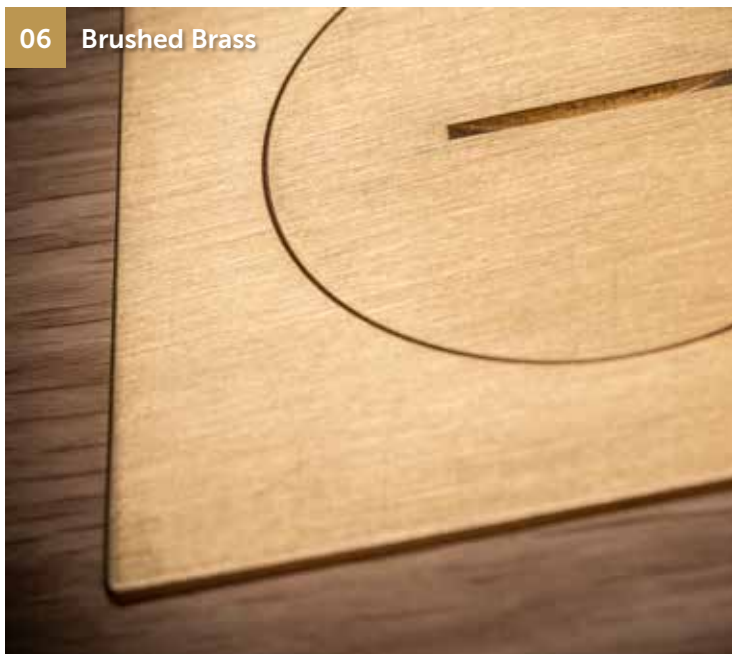

USB charger

Type	Ref.
2x USB 1500mA	AR7164201

Arpi IP66

06 Brushed Brass

Sockets

Type	Ref.
FR/BE	AR7161306
EU	AR7161406
UK	AR7161806

Network

Type	Ref.
2x RJ45 UTP cat 6	AR7162606