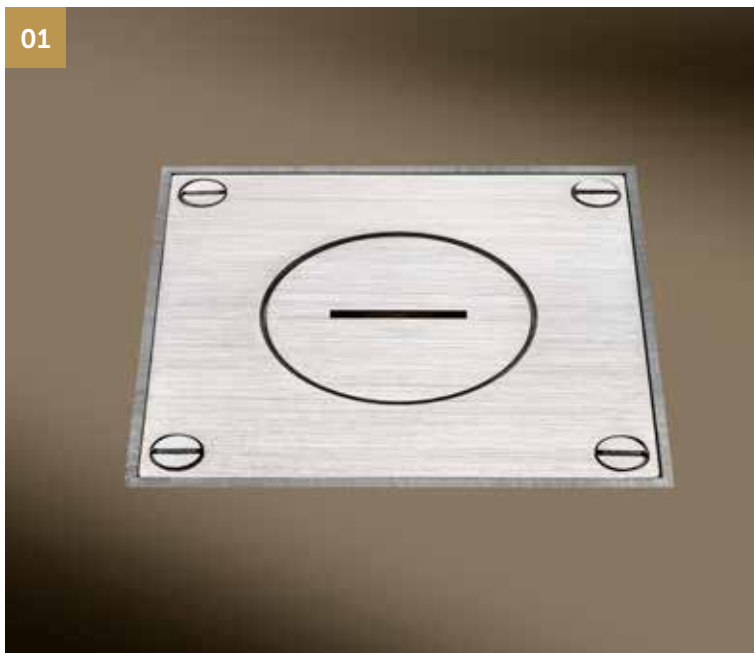

IP64 / IK10

Installation in concrete screed

Flush installation

Join plastic box (system tenon mortise)

Arpi IP64

01

Available with

sockets (EU, FR/BE & UK)
network connections
audio/video connections
USB charger