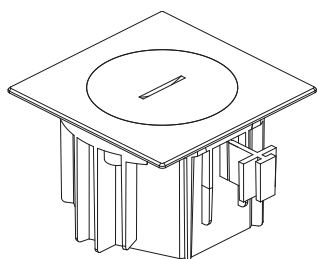

Finish	Ref.
Stainless Steel Brushed	AR7150001
Brushed Brass	AR7150006
Stainless Steel Polished	AR7350022
Polished Brass	AR7350023