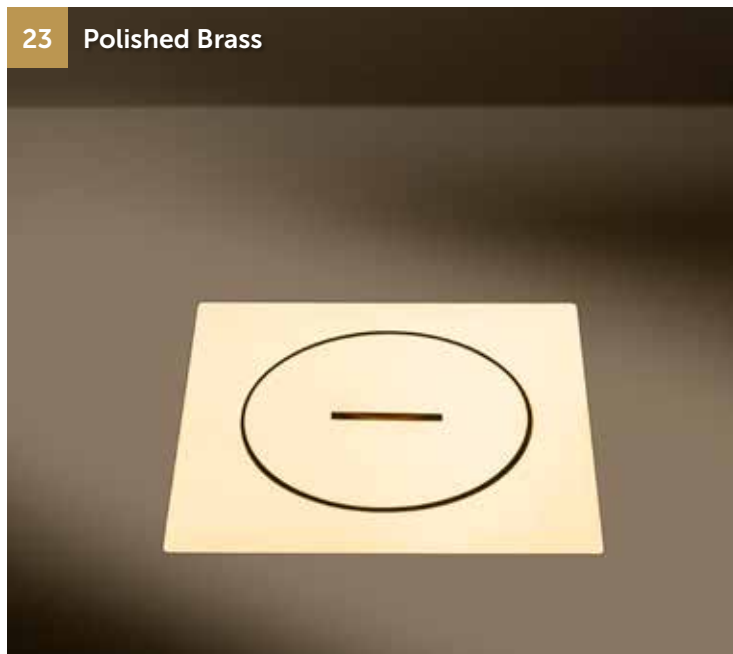

Type	Ref.
2x RJ45 UTP cat 6	AR73626 ²²

Type	Ref.
1x loudspeaker	AR73619 ²²
2x loudspeaker	AR73629 ²²
HDMI 1.3	AR73640 ²²
Radio - TV	AR73659 ²²

Type	Ref.
2x USB 1500mA	AR73642 ²²

Arpi IP66

23 Polished Brass