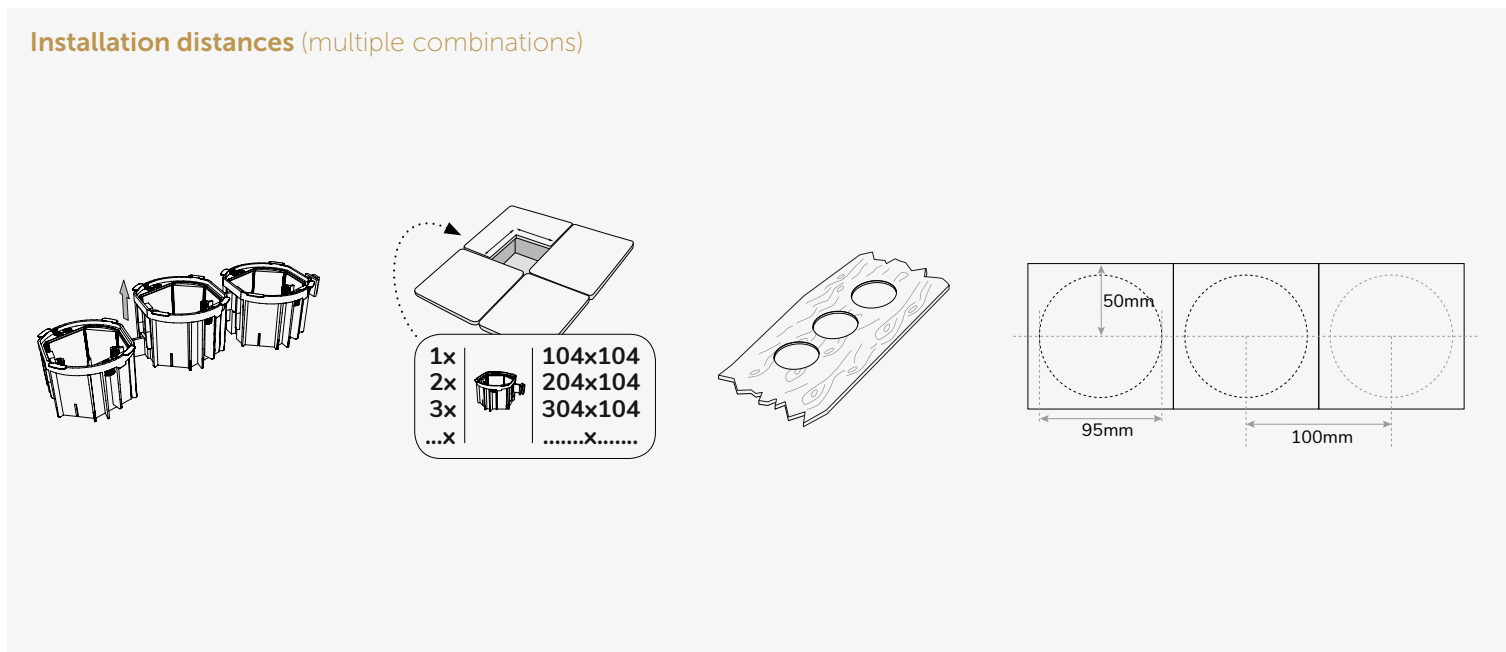

Installation distances (multiple combinations)