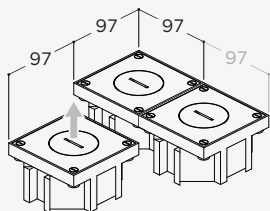

Installation distances (multiple combinations)

1.1 Installation in concrete

1.2 Installation in tile floor

2. Arpi IP66

General description

The ARPI outlet IP66 (stainless steel or brass) supply underfloor currents or data thanks to its robustness (IK10 Certified) and its watertightness (IP66 Certified). The ARPI floor outlets can easily be placed outside (only stainless steel) or indoor on all types of floor (concrete screed or hollowed-out). You can choose between flush or raised installation.