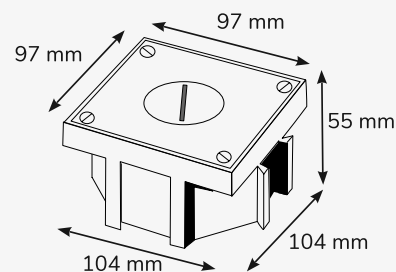

IP64 / IK10

Installation in concrete screed

Flush installation

Join plastic box (system tenon mortise)

Arpi IP64

01

Available with

sockets (EU, FR/BE & UK)
network connections
audio/video connections
USB charger