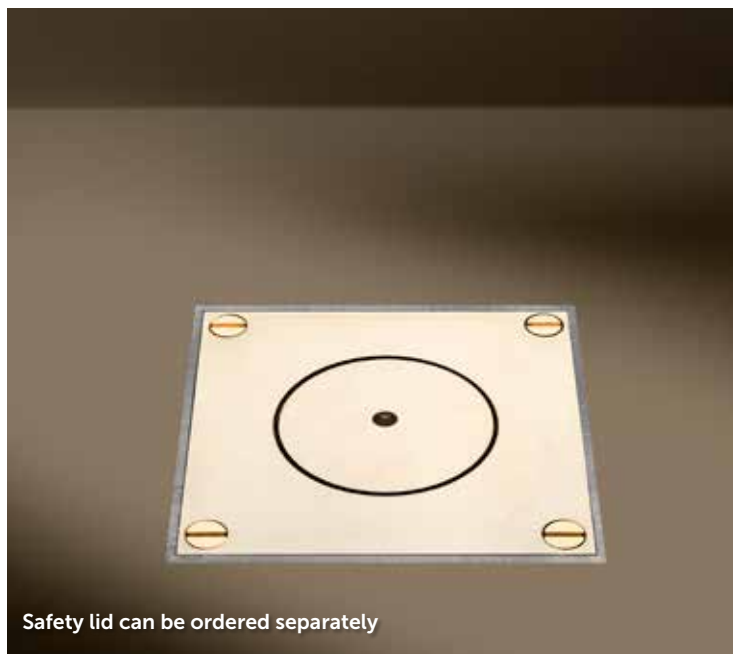

23 Polished Brass

Safety lid can be ordered separately

Sockets

Type	Ref.
FR/BE	AR6361323
EU	AR6361423
UK	AR6361823

Network

Type	Ref.
2x RJ45 UTP cat 6	AR6362623

Audio/video

Type	Ref.
1x loudspeaker	AR6361923
2x loudspeaker	AR6362923
HDMI 1.3	AR6364023
Radio - TV	AR6365923