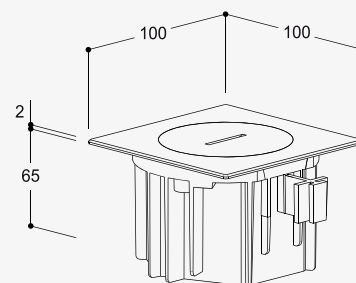

All types of floor (concrete screed or hollowed-out)

Flush or raised installation

Join plastic box (system tenon mortise)

Arpi IP66

01

Available with

sockets (EU, FR/BE & UK)
network connections
audio/video connections
USB charger