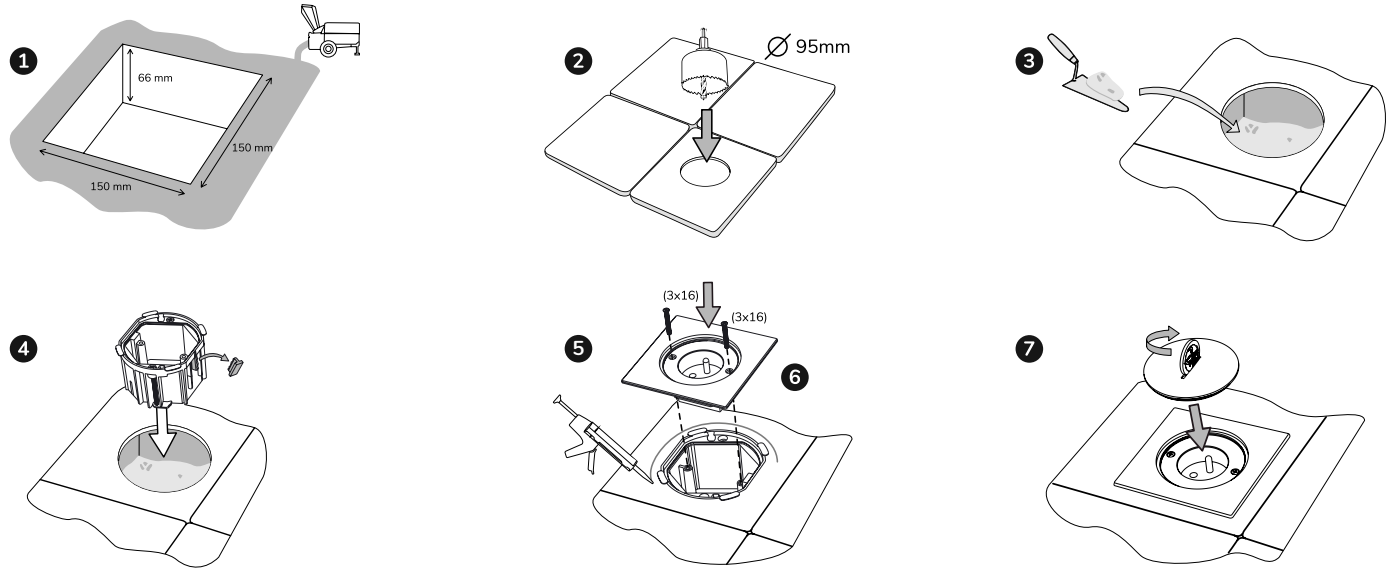

Approval

CE	Conform
RoHS	RoHS compatible
IP	66
IK	10

Installation distances (multiple combinations)

2.1 Flush installation in concrete

2.2 Flush installation in tile floor

2.3 Raised installation in tile floor