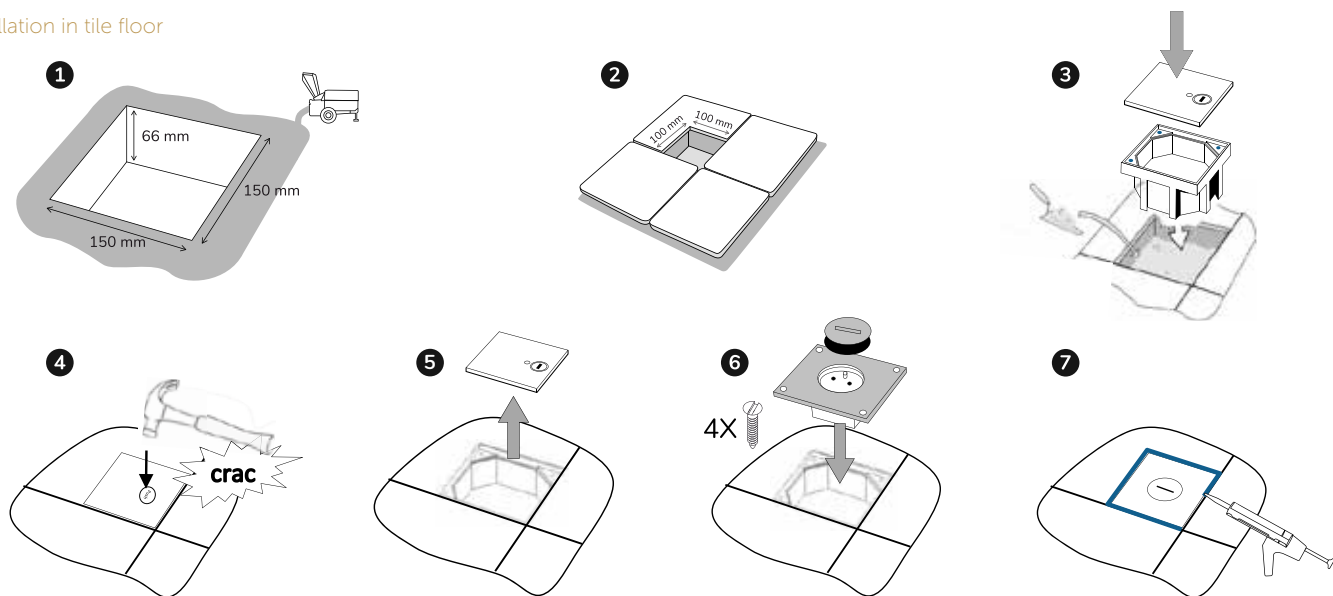

Installation distances (multiple combinations)

1.1 Installation in concrete

1.2 Installation in tile floor

2. Arpi IP66

General description

The ARPI outlet IP66 (stainless steel or brass) supply underfloor currents or data thanks to its robustness (IK10 Certified) and its watertightness (IP66 Certified). The ARPI floor outlets can easily be placed outside (only stainless steel) or indoor on all types of floor (concrete screed or hollowed-out). You can choose between flush or raised installation.