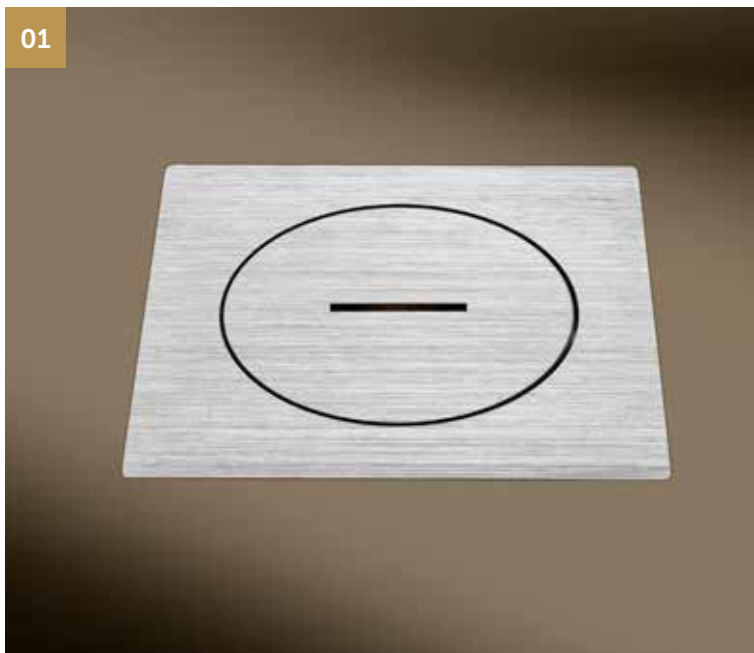

All types of floor (concrete screed or hollowed-out)

Flush or raised installation

Join plastic box (system tenon mortise)

Arpi IP66

01

Available with

sockets (EU, FR/BE & UK)
network connections
audio/video connections
USB charger