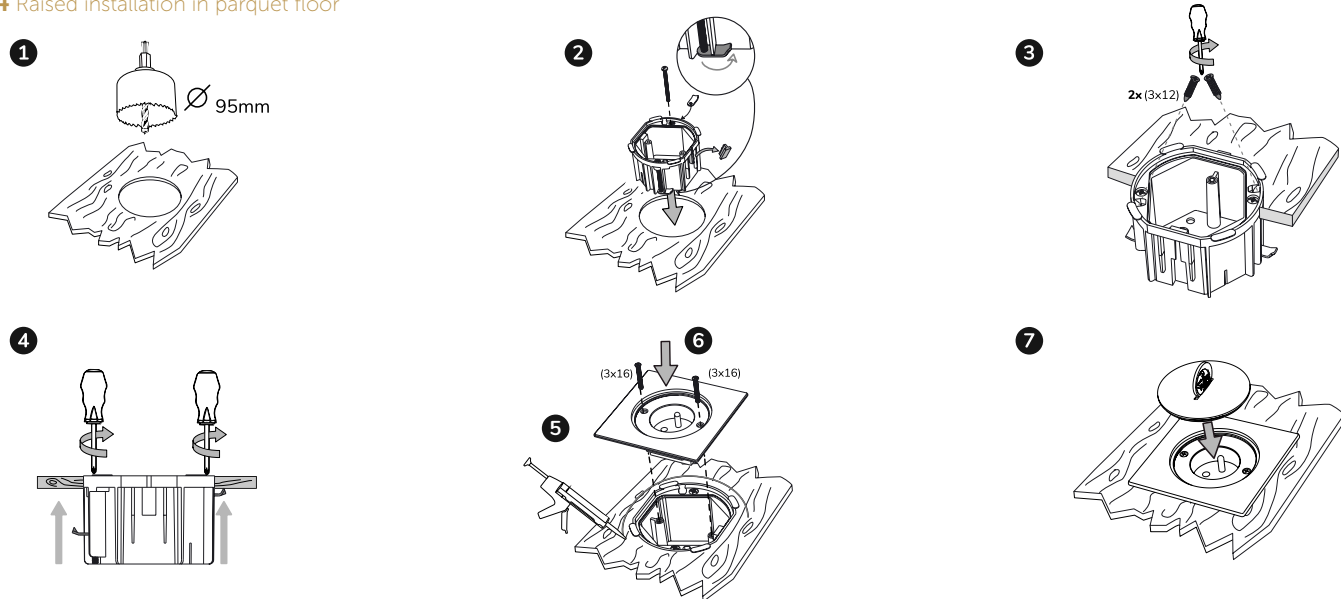

2.4 Raised installation in parquet floor