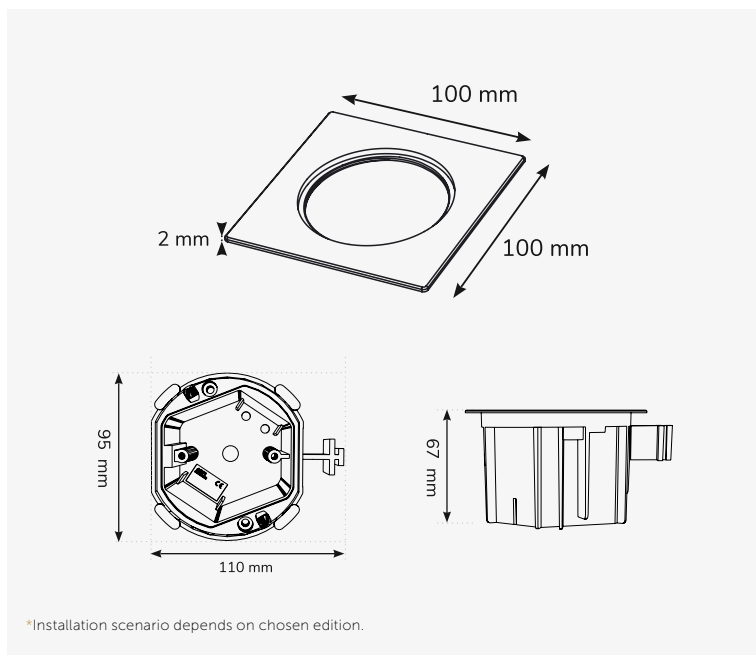

Installation distances (multiple combinations)

1.1 Installation in concrete

1.2 Installation in tile floor

2. Arpi IP66

General description

The ARPI outlet IP66 (stainless steel or brass) supply underfloor currents or data thanks to its robustness (IK10 Certified) and its watertightness (IP66 Certified). The ARPI floor outlets can easily be placed outside (only stainless steel) or indoor on all types of floor (concrete screed or hollowed-out). You can choose between flush or raised installation.