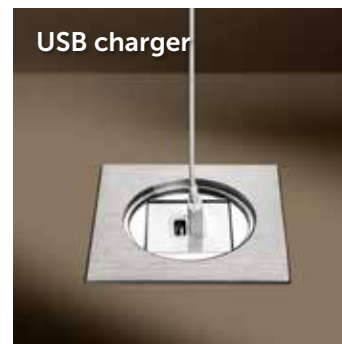

USB charger

Type	Ref.
2x USB 1500mA	AR7164201