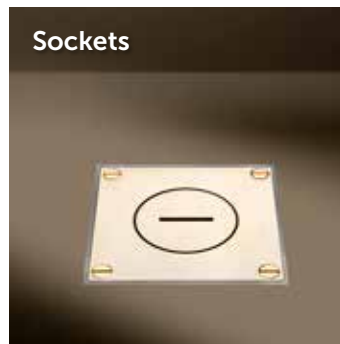

23 Polished Brass

Safety lid can be ordered separately

Sockets

Type	Ref.
FR/BE	AR6361323
EU	AR6361423
UK	AR6361823

Network

Type	Ref.
2x RJ45 UTP cat 6	AR6362623

Audio/video

Type	Ref.
1x loudspeaker	AR6361923
2x loudspeaker	AR6362923
HDMI 1.3	AR6364023
Radio - TV	AR6365923