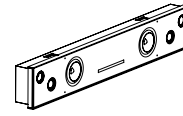

D4 on-wall active soundbar
0513-xxx

D4N in-wall active soundbar
0512-xxx