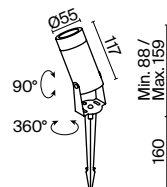

3 ☐ **O050FL-L5W3K**
☒ **O050FL-L5GF3K**

LED 5Вт 300лм
t° 3000K >80Ra 65°
IP 65