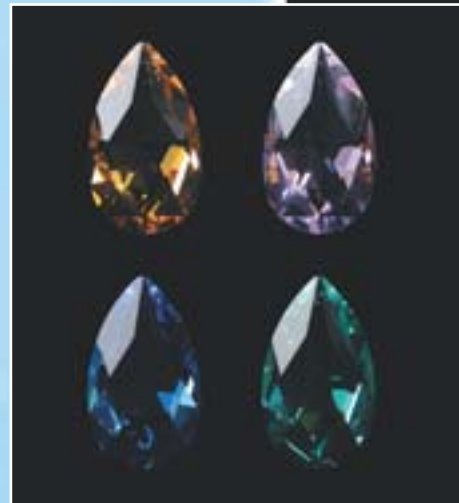

- Swarovski Strass

Wachtel 8721/50x29, topas, rosa, blau, grün

for series:

Mobile Feng Shui, Chandelier LU 2364