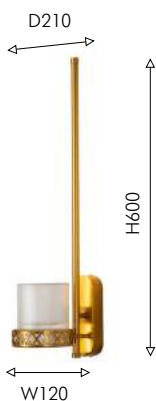

01

01
4050-1W

LED×8W, 2700LM,
3000K, included
metal, acryl

золотая латунь

Favourite

02

02
4050-2W

LED×12W, 3780LM,
3000K, included
metal, acryl