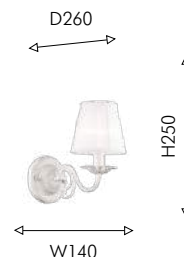

04
1730-1W

Ⓢ 1×E14×40W, excluded metal, fabric

04