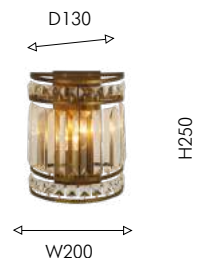

04
1085-2W

Ⓢ 2×E14×40W, excluded metal, crystal