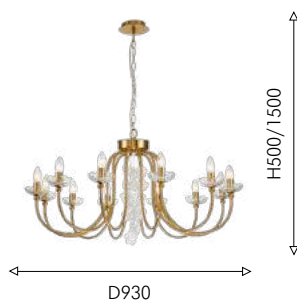

DECOR

366

01

03

01

2871-25P

Ⓢ 25×E14×40W, excluded metal, glass

02