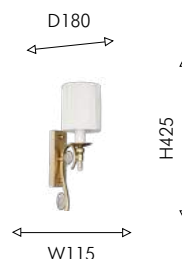

LIETTA

Lietta — коллекция в классическом стиле. Каркас светильников сочетает два цвета — латунь и белый. Такое сочетание придает особую легкость рожкам изысканной формы, которые декорированы стеклянными элементами круглой формы с эффектом кракле. Завершают образ тканевые абажуры оригинальной вытянутой формы, выполненные из жатого шелка бежевого цвета.

DECOR

01