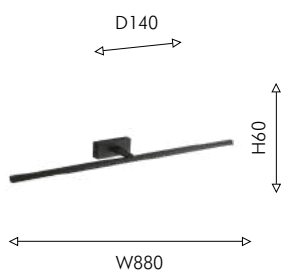

09
2432-3W

LED×16W, 4000K,
1280LM IP44 included
metal, acryl