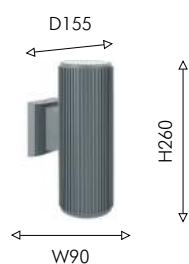

04
2860-2W

Ⓛ 2×E27×40W, IP54, excluded metal, glass