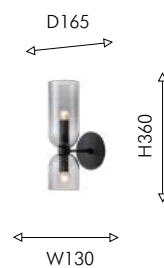

Ⓛ 2×E14×40W, excluded metal, glass

латунь

белое стекло

01
2877-7P

Ⓢ 14×E14×40W, excluded metal, glass

02
2877-5P

Ⓢ 10×E14×40W, excluded metal, glass

03
2877-1W