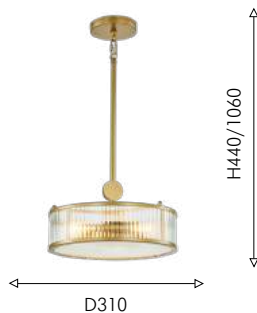

02
3099-3P

Ⓢ 3×E14×40W, excluded
metal, glass