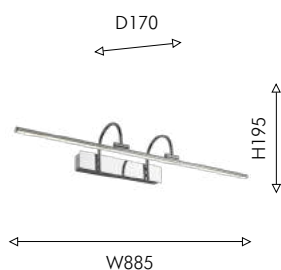

01
2431-3W

LED×16W, 4000K,
1280LM, IP44, included
metal, acryl