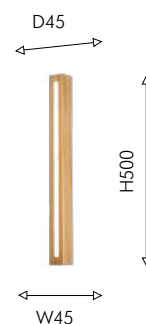

02
4188-1W

Ⓜ LED×9W, 720LM,
4000K, included
metal, wood, acryl

белый акрил

Favourite

2024