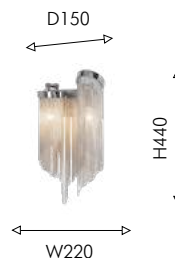

03

1156-2W

Ⓢ 2×E14×40W, excluded metal

01

1156-8P

Ⓢ 8×E14×40W, excluded metal

02

1156-1P

Ⓢ 1×E14×40W, excluded metal

хром

Favourite

серебро