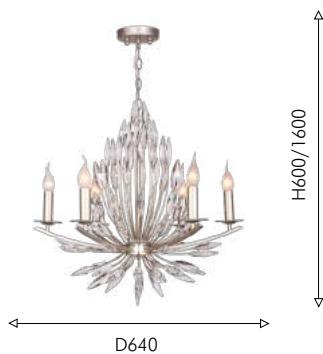

Crystal

04

H600/1600

D640

03
1932-6P

Ⓢ 6×E14×40W, excluded metal, crystal