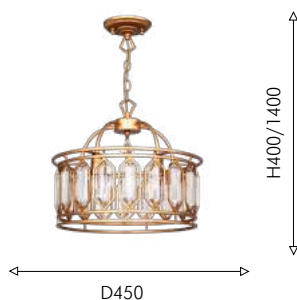

02

2021-5P

Ⓣ 5×E14×40W, excluded metal, crystal