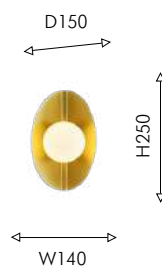

01

02

01
2366-6P

Ⓜ 6×G9×25W,
excluded
metal, glass

● матовое золото

Favourite

02
2366-1W

Ⓜ 1×G9×25W,
excluded
metal, glass