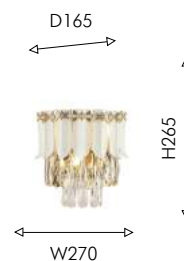

01
2734-12P

02
2734-9PC

03
2734-3W

Ⓢ 12×E14×40W, excluded metal, ceramics

Ⓢ 9×E14×40W, excluded metal, ceramics

Ⓢ 3×E14×40W, excluded metal, ceramics

золото

белая керамика

Favourite

2024