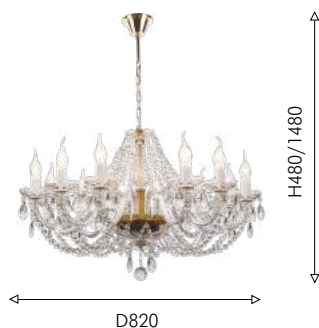

01

1736-12P

ⓘ 12×E14×40W, excluded
metal, glass, crystal

02

1736-2W

ⓘ 2×E14×40W, excluded
metal, glass, crystal

золото

прозрачное стекло

Favourite

2024