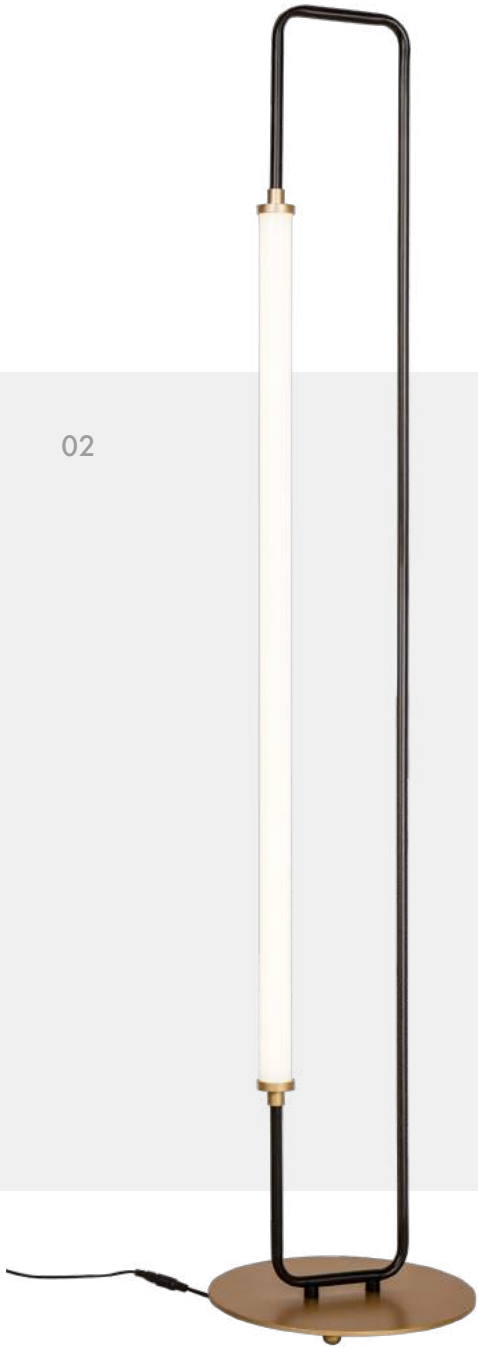

02

Modern

Inspire

Collection