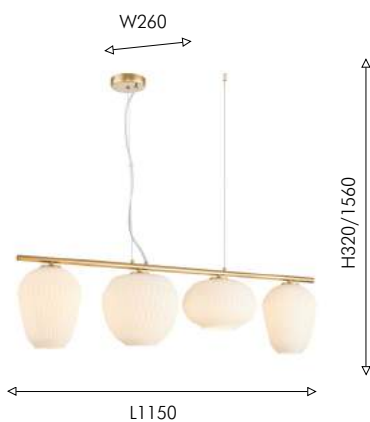

COMICAL

NEW

Коллекция забавных подвесов никого не оставит равнодушным. Актуальная вытянутая форма каркаса в цвете матового золота дополнена плафонами разной формы опалового или прозрачного цвета. Плафоны выдуваются вручную.

01

01
4052-4P

Ⓛ 4×E27×60W, excluded metal, glass

● стекло цвета опала

● матовое золото