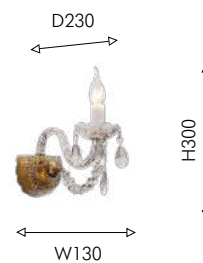

05
1736-1W

Ⓢ 1×E14×40W, excluded metal, glass, crystal

● прозрачный хрусталь

Simone

Collection