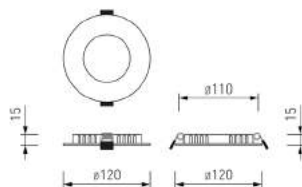

01
1341-6C

LED×6W, AC: 100-240V,
BEAM ANGLE: 160°, 390LM,
4000K, IP21, included
metal, acryl

белый

Flashled

02
1341-24C

LED×24W, AC: 100-240V,
BEAM ANGLE: 160°, 1920LM,
4000K, IP21, included
metal, acryl

Collection