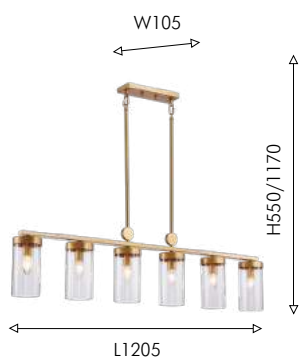

05
3099-6U

Ⓢ 6×E14×40W, excluded metal, glass