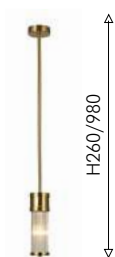

D85

H260/980

02

2850-1P

ⓘ 1×E14×60W,
excluded
metal, glass