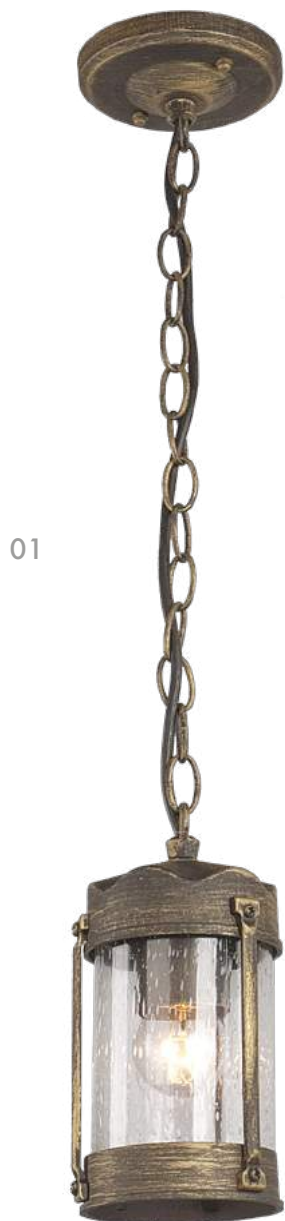

FARO

Коллекция светильников Faro представляет собой стилизацию старинных средневековых фонарей двух форм — цилиндрической и круглой. Металл теплого золотисто-коричневого цвета гармонично сочетается со стеклом, внутри которого множество воздушных пузырьков.

IP44

DECORATIVE
STYLE

643

01

04