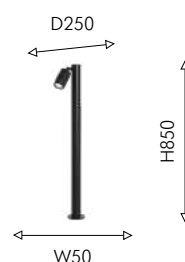

01

2892-1W

1xGU10LEDx5W, IP65,
excluded
metal, glass

● черный

Favourite

02

02

2892-1F

1xGU10LEDx5W, IP65,
excluded
metal, glass

● белый акрил