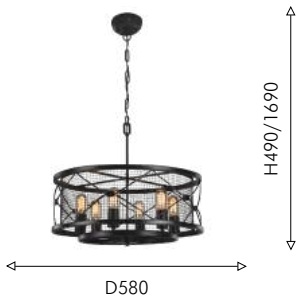

03
1783-6P

Ⓛ 6×E27×60W, excluded metal