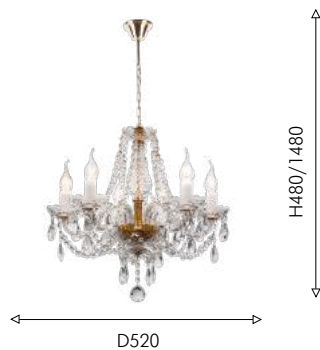

ⓘ 2×E14×40W, excluded
metal, glass, crystal

золото

прозрачное стекло

Favourite

2024

Crystal

03
1736-8P

Ⓢ 8×E14×40W, excluded metal, glass, crystal