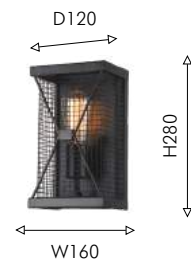

04
1784-1W

Ⓛ 1×E27×60W, excluded metal