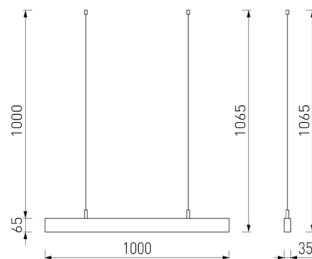

01

01
2109-15P

1xLEDx15W, 1200LM,
3000K, included
metal, wood, glass

дерево

02

02
2072-48P

LEDx48W, 3850LM,
4000K, included
metal, acryl

серебро