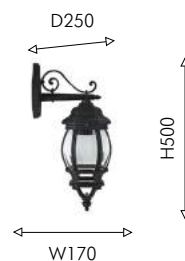

04
1807-1W

① 1×E27×100W, IP44,
excluded
metal, glass

● черный

● прозрачное стекло

Favourite

2024