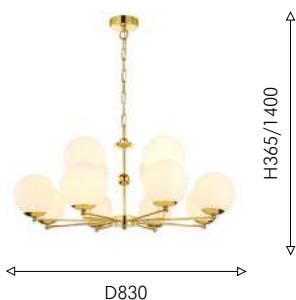

01

2811-12P

ⓘ 12×E14×40W, excluded
metal, glass