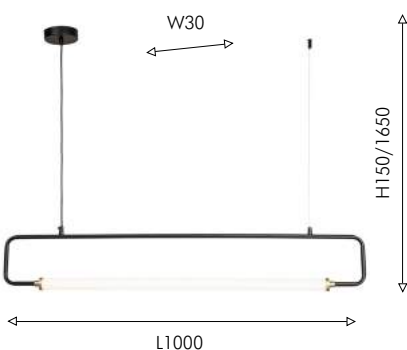

NEW

BIG SIZE

2 IN 1

ROTATION

166

01
4100-1P

LED×26W, 2080LM,
4000K, included
metal, acryl, silicone

02
4100-1T