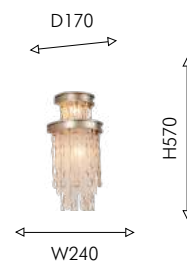

03
2696-2W

Ⓢ 2×E14×40W, excluded
metal, ceramics

золото

белая керамика