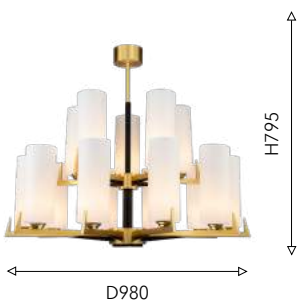

BIG
SIZE

DECOR

01

01
2623-15P

Ⓛ 15×E27×40W, excluded metal, glass

02
2623-12P

Ⓛ 12×E27×40W, excluded metal, fabric, glass

03
2623-7P