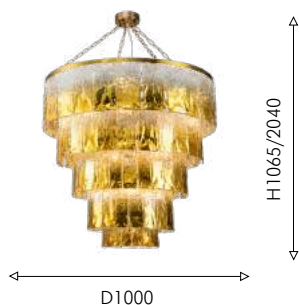

BIG
SIZE

CASCADING
DESIGN

DECOR

01

03

01
3017-25P

⊕ 25×E14×40W, excluded metal, glass

02
3017-12P