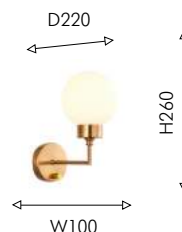

BIG
SIZE

DECOR

01

04
2670-1W

ⓘ 1×E14×40W, excluded
DIMMER
metal, glass

04

01
2670-15P

ⓘ 15×E14×40W, excluded
metal, glass