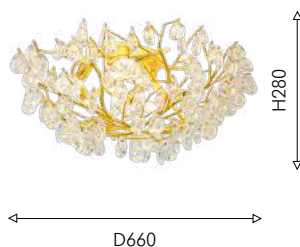

02
4162-8C

Ⓢ 8×E14×40W,
excluded
metal, crystal