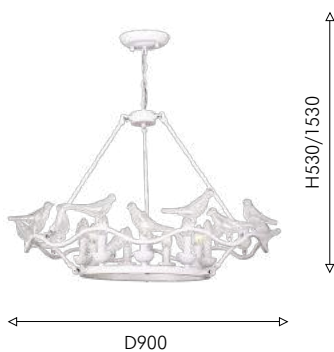

04
1751-9P

Ⓢ 9×E14×40W,
excluded
metal, glass