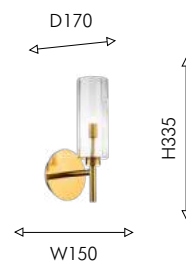

03
2648-1W

⊕ 1×G9×40W, excluded
metal, glass

латунь