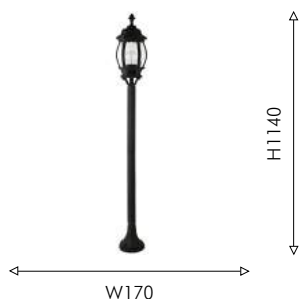

IP44

LARGE
HEIGHT

DECORATIVE
STYLE

642

01
1806-1F

① 1×E27×100W, IP44,
excluded
metal, glass

02
1806-1P

① 1×E27×100W, IP44,
excluded
metal, glass