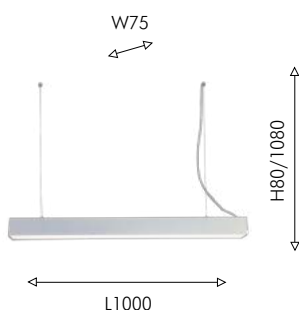

01

01
2109-15P

1xLEDx15W, 1200LM,
3000K, included
metal, wood, glass

дерево

02

02
2072-48P

LEDx48W, 3850LM,
4000K, included
metal, acryl

серебро