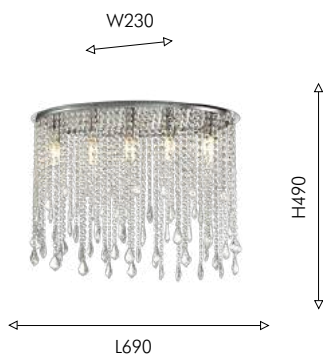

03
1692-5C

Ⓢ 5×E14×40W, excluded metal, crystal