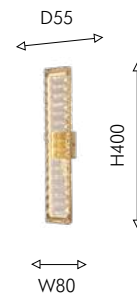

05
4195-2W

Ⓜ 2xLEDx16W, 2880LM,
4000K, included
metal, crystal