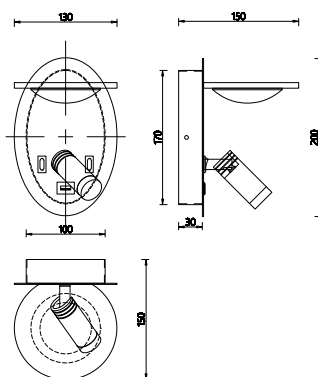

TWIN

Twin – широкая коллекция ультрасовременных и универсальных настенных светильников. Каждый светильник имеет два источника света – общий и направленного действия. Выключатели расположены на корпусе светильников. Наличие USB-порта позволяет заряжать любые гаджеты.

NEW

2 SOURCES OF LIGHT

SWITCH

USB

ROTATION

01

D135

01

4064-2W

- Ⓜ 1×LED×3W,
- Ⓜ 1×LED×5W, 640LM, 4000K, included, switch, USB metal, acryl

● черный ● белый акрил

02

D150

02

4065-2W

- Ⓜ 1×LED×3W,
- Ⓜ 1×LED×5W, 640LM, 4000K, included, switch, USB metal, acryl

● белый ● черный