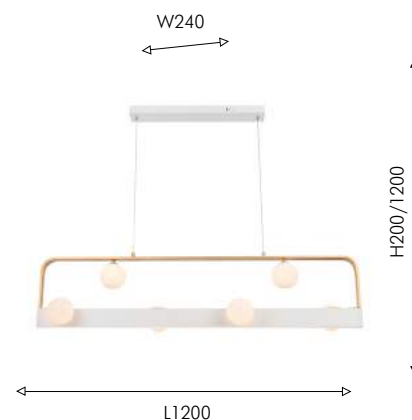

02
4073-6P

- ① LED×18W, 1000LM, 4000K, included
- ② 6×G9LED×10W, excluded metal, acryl

белый