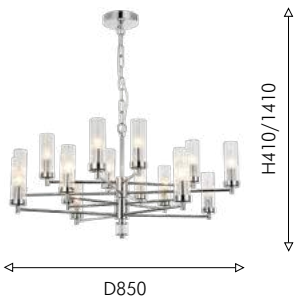

AESTHETIC

DECOR

BIG
SIZE

06
2672-16P

⌚ 16×E14×40W, excluded
metal, glass