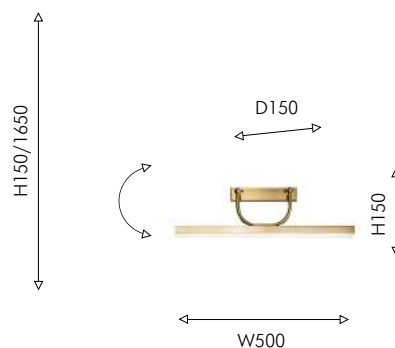

03
4097-1W

LED×20W, 1600LM,
4000K, included
metal, acryl

матовое золото

гальваническое золото

белый акрил