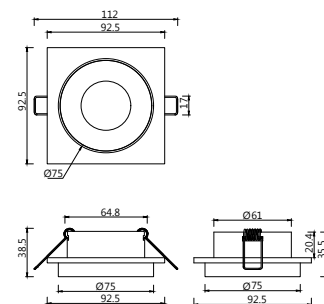

DIVERSA

MINIMAL
DESIGN

105

Techno Led

Стильные врезные споты коллекции Diversa обладают контрастным сочетанием цветовых решений в четырех актуальных сочетаниях: квадратное основание золотого цвета с плафоном черного цвета и белым внутренним кольцом, квадратное основание белого цвета с плафоном черного цвета и белым внутренним кольцом. Лампы GU10 можно менять.

04
2890-1C

1xGU10LEDx7W,
excluded
metal, acryl

● черный