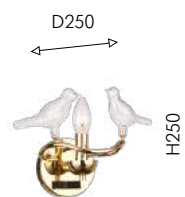

D250

H250

W280

03
1750-1W

Ⓢ 1×E14×40W,
excluded
metal, glass

золото