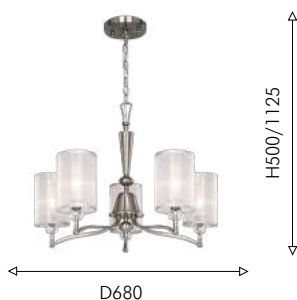

03
2698-5P

⬇️ 5×E14×40W, excluded metal, fabric