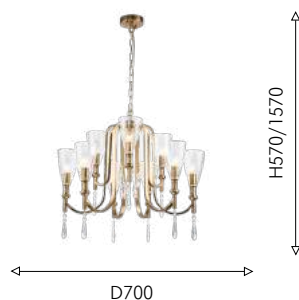

BIG
SIZE

DECOR

440

01

03

01
2968-15P

Ⓢ 15×E14×40W, excluded metal, crystal

02
2968-9P