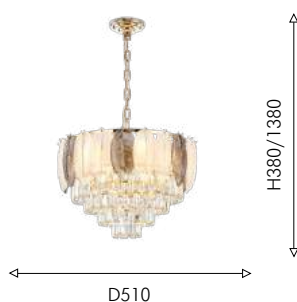

BIG
SIZE

CASCADING
DESIGN

DECOR

01

03

01
2982-18P

ⓘ 18×E14×40W, excluded metal, glass, crystal

02
2982-9P