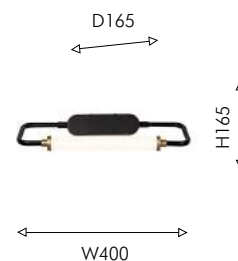

03
4100-1W

LED×8W, 640LM,
4000K, included, switch
metal, acryl, silicone

● черный

● белый акрил

● золото

Favourite

2024