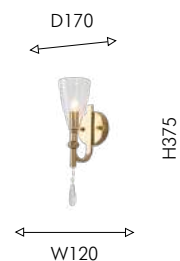

03
2968-1W

Ⓢ 1×E14×40W, excluded metal, crystal

латунь