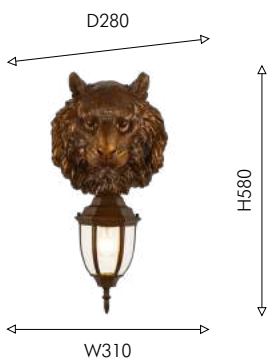

08

06

2818-1W

① 1×E27×60W, IP44, excluded metal, glass, polymer gypsum