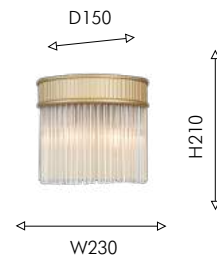

NEW

BIG
SIZE

DECOR

01

04

04

4200-2W

⌚ 2×E14×40W, excluded metal, glass