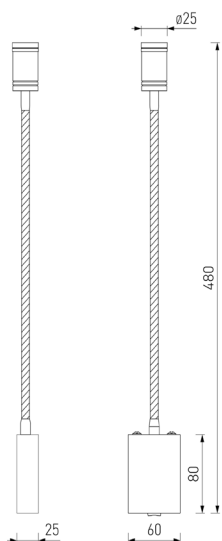

05
1961-1W

1xLEDx3W, 155LM, 3000K, included, switch metal

04
1960-1W

1xLEDx3W, 240LM, 3000K, included, switch metal

01
1957-1W

1xLEDx3W, 240LM, 3000K, included, switch metal, silicone

02
1958-1W

1xLEDx3W, 240LM, 3000K, included, switch metal, silicone