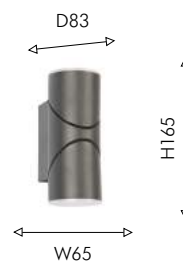

02

3028-2W

Ⓜ 2×LED×6.5W, 600LM,
4000K, IP54, included
metal, acryl

белый акрил