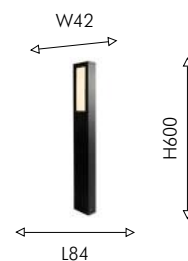

02
3037-1T

① 1×LED×13W, 350LM, 4000K,
IP65, included
metal, glass

белое стекло

2024