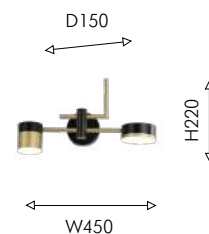

03
4013-2W

2xLEDx6W, 960LM,
4000K, included
metal

матовый черный

золото