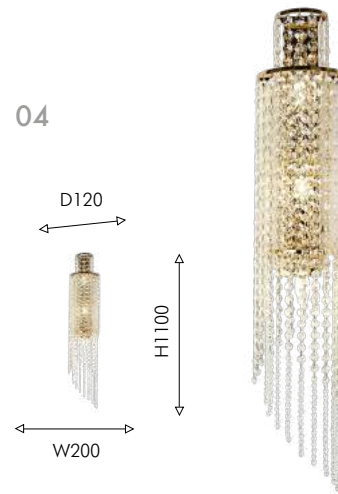

MONILIBUS

DECOR

Роскошная коллекция хрустальных подвесов Monilibus выполнена в цвете золотой гальваники. Для декорирования использован хрусталь высочайшего качества в форме восьмигранника. Небольшая потолочная чаша и тросовое крепление создают эффект парения светильника. Конструктивная особенность подвеса — наличие двух металлических ободов в верхней части кольца, которые скрепляются друг с другом крупными кристаллами. В декорировании бра используется хрустальные восьмигранники разного размера и хрустальные бусины.

04

04

4015-3W

⊕ 3×E14×40W, excluded metal, crystal