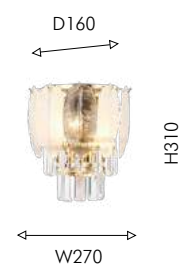

03
2982-2W

ⓘ 2×E14×40W, excluded metal, glass, crystal

латунь