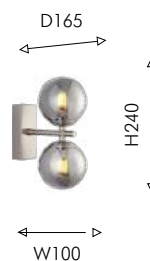

03

2650-2W

2×G9×28W,
excluded
metal, glass

никель