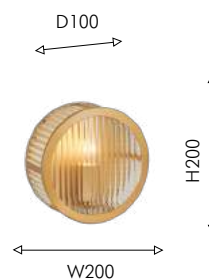

BIG
SIZE

DECOR

326

01

01
3099-6P

Ⓢ 6×G9×40W, excluded
metal, glass

04

04
3099-1W