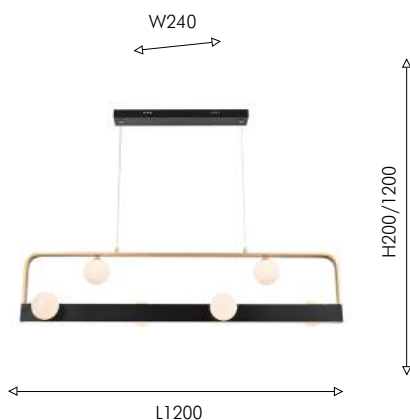

FITIRUM

NEW

172

Коллекция Fitirum в стиле фьюжн, сочетающая круглые и прямоугольные формы, разные фактуры и цвета, станет изысканной изюминкой интерьера. Подвесные светильники коллекции с вытянутым каркасом представлены в двух цветовых сочетаниях: черный с золотом и белый с золотом.

01

01
4072-6P

- ① LED×18W, 1000LM, 4000K, included
- ② 6×G9LED×10W, excluded metal, acryl

черный

белый акрил

золото