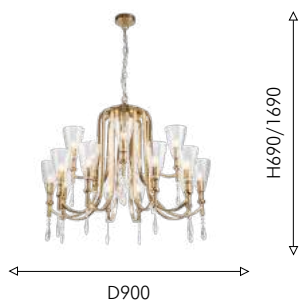

BIG
SIZE

DECOR

440

01

03

01
2968-15P

Ⓢ 15×E14×40W, excluded metal, crystal

02
2968-9P