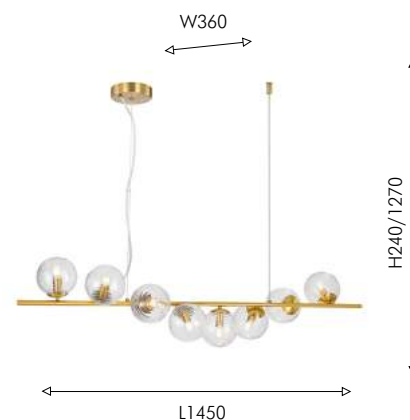

NEW

WAVY

BLOWN
GLASS

02

01
4056-6P

⌚ 6×E14×40W, excluded
metal, glass

02
4056-8P

⌚ 8×E14×40W, excluded
metal, glass