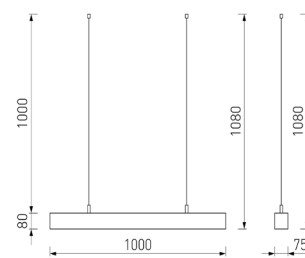

01

01
2109-15P

1xLEDx15W, 1200LM,
3000K, included
metal, wood, glass

дерево

02

02
2072-48P

LEDx48W, 3850LM,
4000K, included
metal, acryl

серебро