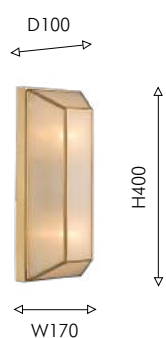

03
4120-2W

Ⓛ 2×E27×60W,
excluded
metal, glass