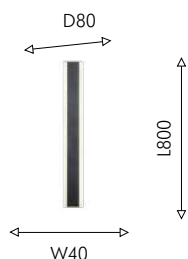

01
4044-1W

LED×18W, 1440LM, 4000K,
IP67, included
metal, acrylic