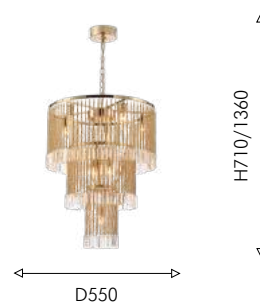

BIG
SIZE

CASCADING
DESIGN

DECOR

01

03

01
2882-19P

Ⓛ 19×E14×40W, excluded metal, crystal

02
2882-9P