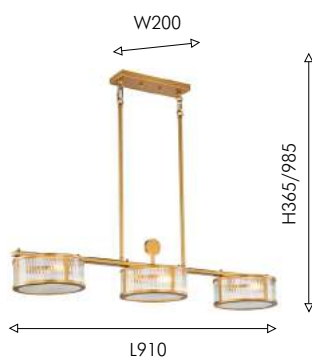

BIG
SIZE

DECOR

326

01

01
3099-6P

Ⓢ 6×G9×40W, excluded
metal, glass

04

04
3099-1W