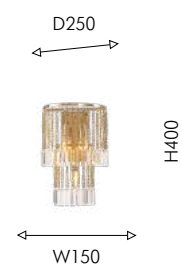

03
2882-3W

Ⓛ 3×E14×40W, excluded metal, crystal

ЗОЛОТО

Favourite