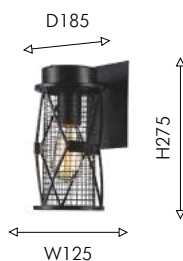

MESH

Коллекция светильников Mesh выполнена в стиле футуристичного лофта. В каркас черного цвета помещен черный сетчатый цилиндр, который является «сердцем» данной модели. Сочетание разных фактур плафона — крупного каркаса и мелкой сетки, делает светильник оригинальным и подчеркивает изысканный и смелый интерьер.

02

01
1783-1P

ⓘ 1×E27×60W, excluded metal

02
1783-1W

ⓘ 1×E27×60W, excluded metal

01

● черный

Favourite