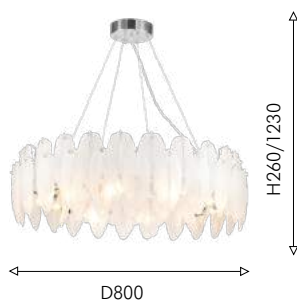

02
3018-10P

ⓘ 10×E14×40W, excluded metal, glass, crystal