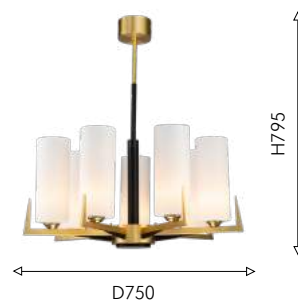

BIG
SIZE

DECOR

01

01
2623-15P

Ⓛ 15×E27×40W, excluded metal, glass

02
2623-12P

Ⓛ 12×E27×40W, excluded metal, fabric, glass

03
2623-7P