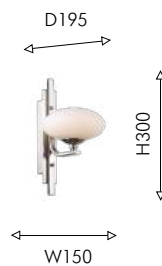

02
2514-1W

ⓘ 1×G9×40W, excluded
metal, glass

● никель

● белое стекло