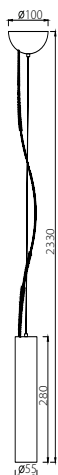

PENDENTI

В коллекции PENDENTI представлено множество подвесных светильников в форме цилиндров, которые служат украшением интерьера и акцентируют внимание на его деталях. Выберите нужный вам цвет и фактуру — белый или черный, матовое золото или никель, белый с золотом или черный с золотом, или натуральное дерево.

01

01
1963-1P

① 1×LED×9W, 855LM,
3000K, included
metal

02