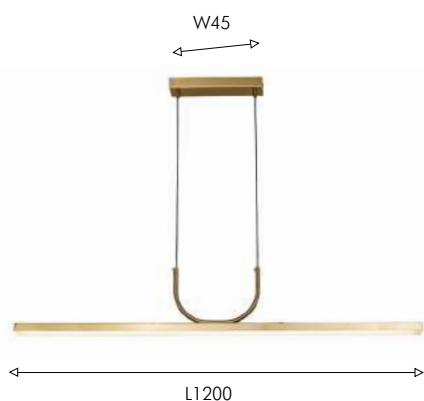

02
4097-2P

LED× 48W, 3840LM,
4000K, included
metal, acryl