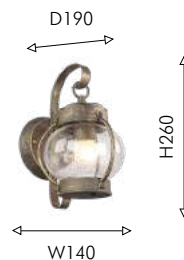

04

1498-1W

① 1×E27×60W, IP44, excluded
metal, glass