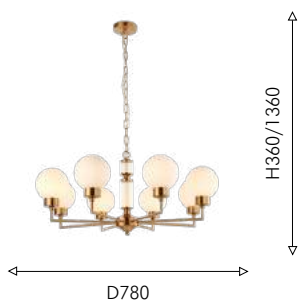

BIG
SIZE

DECOR

01

04
2670-1W

ⓘ 1×E14×40W, excluded
DIMMER
metal, glass

04

01
2670-15P

ⓘ 15×E14×40W, excluded
metal, glass