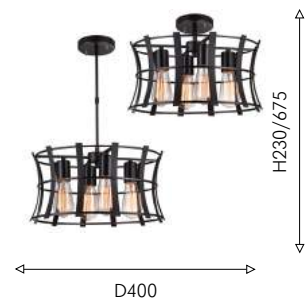

04
1521-4PC

Ⓢ 4×E27×40W, excluded metal