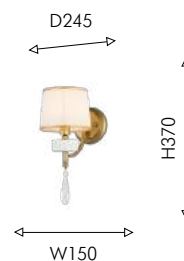

03
2706-1W

Ⓢ 1×E14×40W, excluded
metal, gypsum, fabric, crystal

светлое золото

белый гипс

белая ткань

прозрачный хрусталь

Favourite

2024