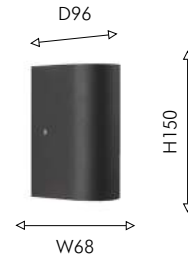

01

01

3026-2W

Ⓜ 2×LED×6.5W, 600LM, 4000K, IP44, included metal, glass

DELA

Dela — настенный светильник треугольной формы с направленным вниз (или вверх) потоком света. Отличное решение для декоративной и архитектурной подсветки здания либо для освещения входной зоны. Каркас черного матового цвета, отражатель из прозрачного стекла, IP44.