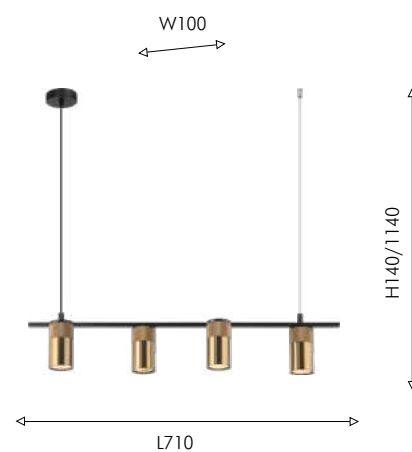

02
2827-4P

4×GU10LED×35W,
included
metal

● золото