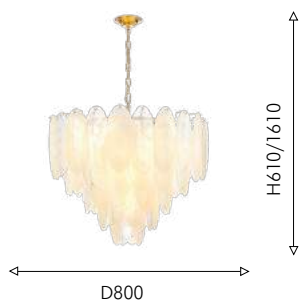

01
2983-21P

Ⓢ 21×E14×40W, excluded metal, glass