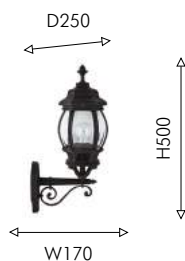

IP44

LARGE
HEIGHT

DECORATIVE
STYLE

642

01
1806-1F

① 1×E27×100W, IP44,
excluded
metal, glass

02
1806-1P

① 1×E27×100W, IP44,
excluded
metal, glass