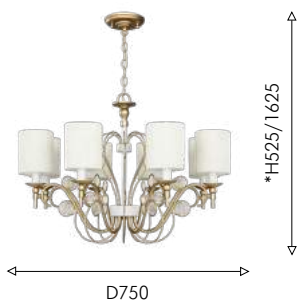

01

2493-8P

Ⓣ 8×E14×40W, excluded metal, fabric