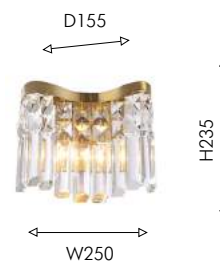

NEW

BIG
SIZE

DECOR

458

01

02

01
4135-8P

Ⓛ 8×E14×60W, excluded
metal, crystal