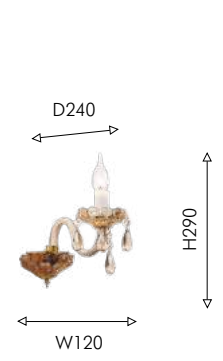

05
1738-1W

Ⓢ 1×E14×40W, excluded metal, glass, crystal

янтарный хрусталь

Brendy

Collection