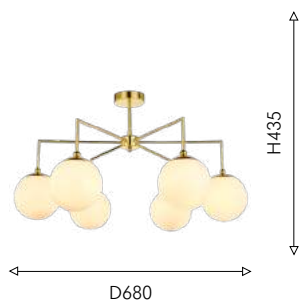

ⓘ 12×E14×40W, excluded
metal, glass

02

2810-9P

ⓘ 9×E14×40W, excluded
metal, glass

Favourite

2024

03
2810-6P

⌚ 6×E14×40W, excluded metal, glass