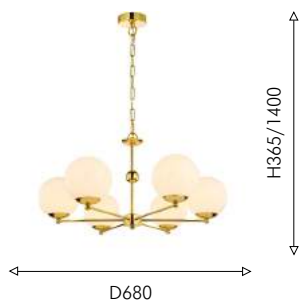

ⓘ 12×E14×40W, excluded
metal, glass

02

2810-9P

ⓘ 9×E14×40W, excluded
metal, glass

Favourite

2024

03
2810-6P

⌚ 6×E14×40W, excluded metal, glass