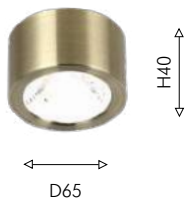

01
2806-1U

① 1×LED×7W, 560LM,
4000K, included
metal, acryl

● античная латунь