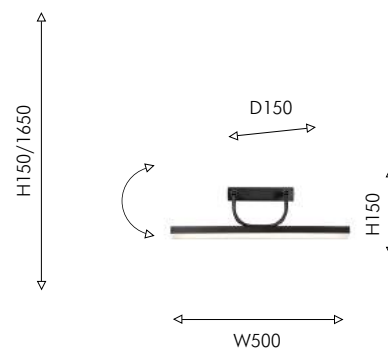

03
4096-1W

LED×20W, 1600LM,
4000K, included
metal, acryl

черный

белый акрил

Favourite

2024