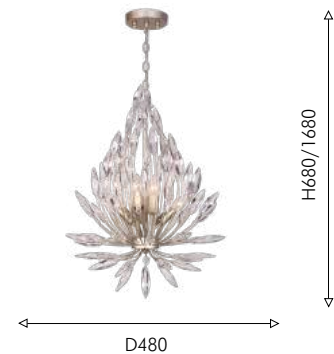

H680/1680

D480

04
1932-5P

Ⓢ 5×E14×40W, excluded metal, crystal