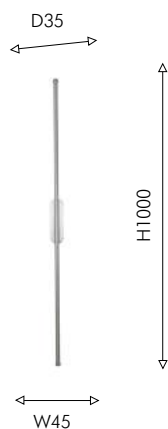

03
3001-1W

LED×8W,
4500LM, 3000K,
included
metal

01
3002-3W

LED×20W,
1400LM, 3000K,
included
metal

● МАТОВЫЙ НИКЕЛЬ

02
3002-2W

LED×15W,
1000LM, 3000K,
included
metal

03
3002-1W