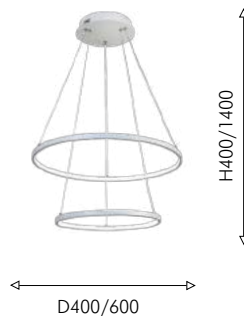

02
1765-10P

LED×54W, 2520LM,
4000K, included
metal, acryl