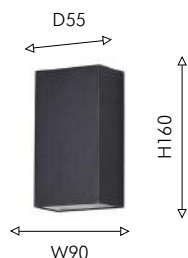

LENIS

IP54

ARCHITECTURAL
LIGHTING

616

Светильники этих коллекций объединяет назначение — это архитектурные светильники, а также наличие двух источников света, направленных вверх и вниз. Такие светильники подчеркивают красоту фасадов зданий, позволяют сделать акценты на определенных частях фасадов, а также сами по себе являются элементом декора. Каркас светильников окрашен в черный цвет, стеклянные рассеиватели.

01

2681-2W

⊕ 2×LED×3W, 480LM, 3000K,
IP54, included
metal, glass

01