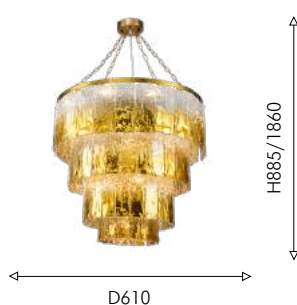

BIG
SIZE

CASCADING
DESIGN

DECOR

01

03

01
3017-25P

⊕ 25×E14×40W, excluded metal, glass

02
3017-12P