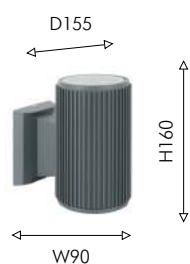

03
2859-1W

Ⓛ 1×E27×40W, IP54, excluded metal, glass