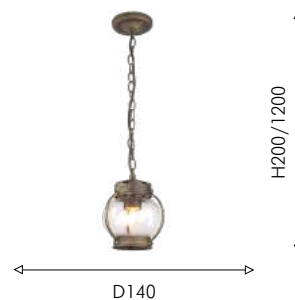

03

1498-1P

① 1×E27×100W, IP44,
excluded
metal, glass