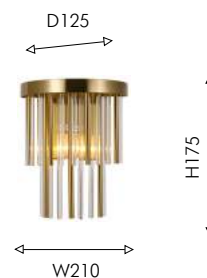

03
3053-1W

ⓘ 1×E14×60W, excluded metal, glass

медь

прозрачное стекло

Favourite

2024