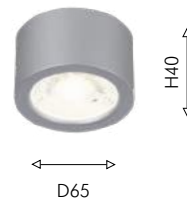

03
2808-1U

① 1×LED×7W, 560LM,
4000K, included
metal, acryl

● серебро