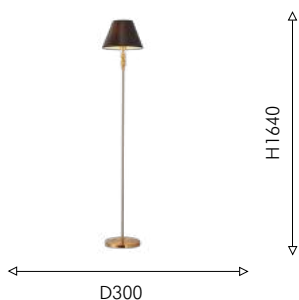

03
2933-1F

ⓘ 1×E27×60W, excluded
metal, fabric