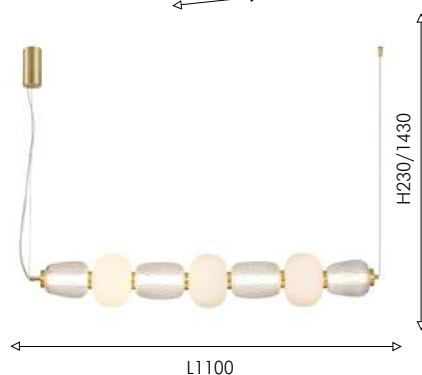

02
4057-3P

LED×47W,
3258LM, 3000K,
included
metal, glass

прозрачное стекло

03