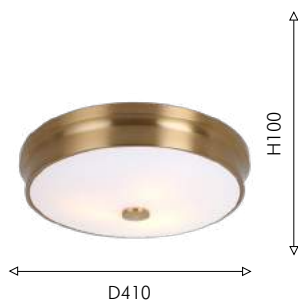

02
2375-3C

Ⓢ 3×E27×40W, excluded
metal, glass