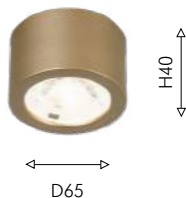

02
2807-1U

① 1×LED×7W, 560LM,
4000K, included
metal, acryl

● матовое золото