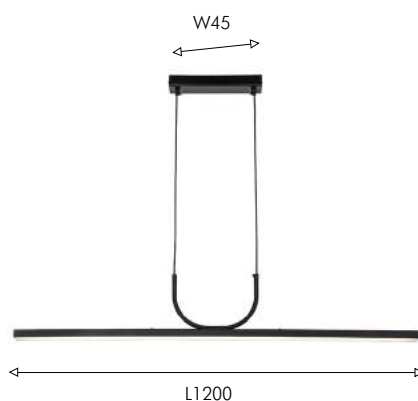

02
4096-2P

LED× 48W, 3840LM,
4000K, included
metal, acryl