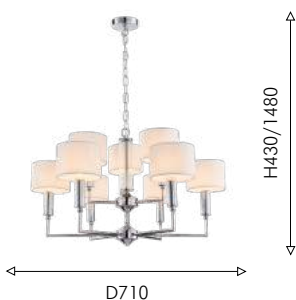

01
2607-9P

Ⓢ 9×E14×40W, excluded metal, fabric, glass