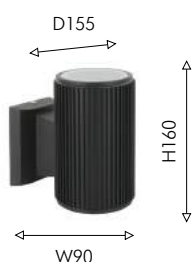

01
2857-1W

Ⓢ 1×E27×40W, IP54, excluded metal, glass