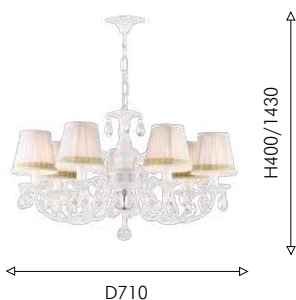

BIG
SIZE

DECOR

01

01
1729-7P

Ⓣ 7×E14×40W, excluded metal, fabric, crystal

02
1729-5P

Ⓣ 5×E14×40W, excluded metal, fabric, crystal

04
1729-1W