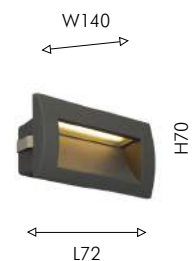

02
4194-1W

Ⓛ LED×5.5W, 790LM, 4000K,
IP65, included
metal, glass

● черный

Favourite

● прозрачное стекло

2024

Outdoor