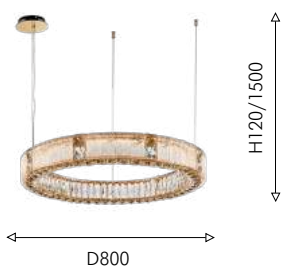

01

4204-8P

Ⓜ LEDx80W, 8000LM, 3000K, included metal, glass, crystal