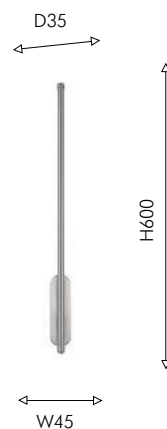

03
3001-1W

LED×8W,
4500LM, 3000K,
included
metal

01
3002-3W

LED×20W,
1400LM, 3000K,
included
metal

● МАТОВЫЙ НИКЕЛЬ

02
3002-2W

LED×15W,
1000LM, 3000K,
included
metal

03
3002-1W