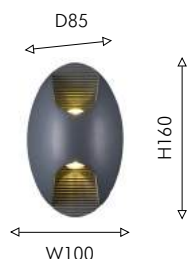

BIDIRECT

01

01

2685-2W

- 2xLEDx3W, 480LM, 3000K, IP54, included metal, glass