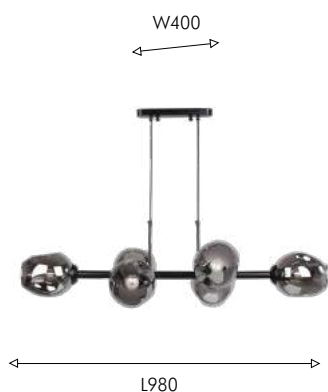

01
2361-6P

Ⓢ 6×E27×40W, excluded
metal, glass