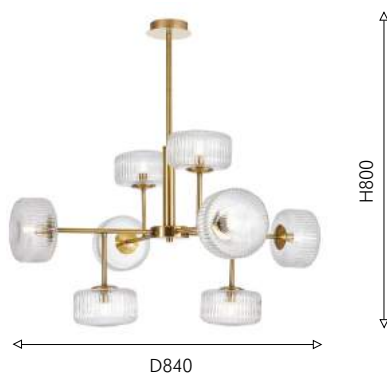

RIBBED

198

02

03

01
4051-2P

⊕ 2×G9×28W, excluded
metal, glass

02
4051-8P

⊕ 8×G9×28W, excluded
metal, glass