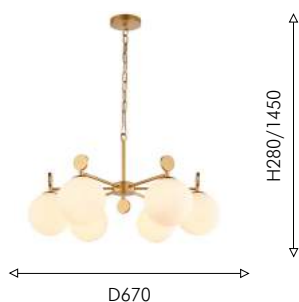

BIG
SIZE

DECOR

01

03

01
2928-6P

ⓘ 6×E14×40W, excluded
metal, glass

02
2928-1P

ⓘ 1×E14×40W, excluded
metal, glass