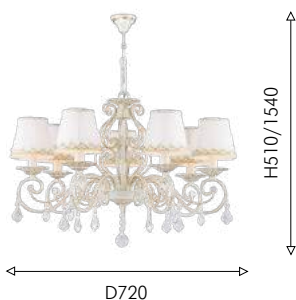

01

1734-7P

Ⓣ 7×E14×40W, excluded metal, fabric, crystal