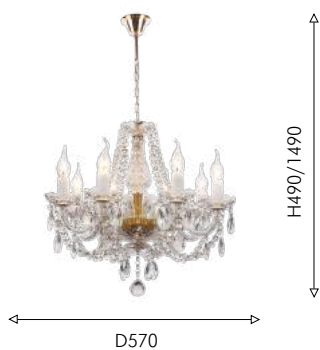

ⓘ 2×E14×40W, excluded
metal, glass, crystal

золото

прозрачное стекло

Favourite

2024

Crystal

03
1736-8P

Ⓢ 8×E14×40W, excluded metal, glass, crystal