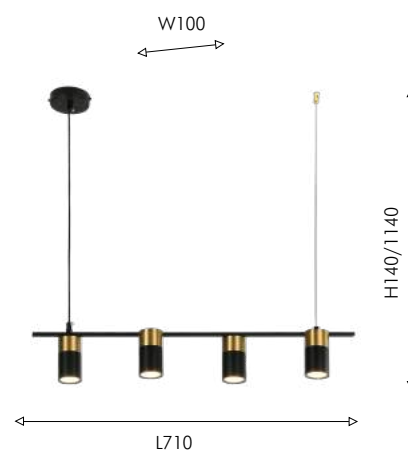

01

01
2825-8P

⌚ 8×GU10LED×35W,
included
metal

● матовый черный

Favourite

02
2825-4P

⌚ 4×GU10LED×35W,
included
metal

● золото