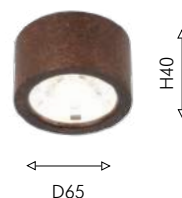

DEORSUM

MINIMAL
DESIGN

100

Лаконичный дизайн накладных светильников Deorsum выполнен в стиле Techno-Led, который отлично сочетается с современными интерьерами. Коллекция представлена в четырех цветовых вариантах и двух размерах, чтобы соответствовать любым потребностям.

04
2809-1U

① 1×LED×7W, 560LM,
4000K, included
metal, acryl

● савоярский цвет