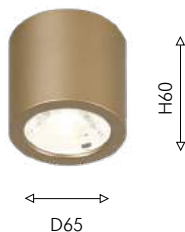

02
2807-1C

① 1×LED×7W, 560LM,
4000K, included
metal, acryl

● матовое золото