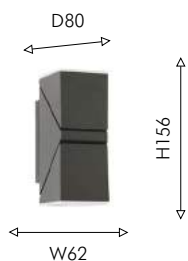

PILON

IP54

ARCHITECTURAL
LIGHTING

622

Pilon — коллекция настенных светильников двух геометрических форм — прямоугольной и цилиндрической. Конструктивная особенность этих светильников состоит в том, что меняя угол поворота плафонов, можно делать разные световые сценарии. Каркас черного матового цвета, поворотные плафоны с акриловым отражателем, IP54.

01

01

3027-2W

Ⓜ 2×LED×6.5W, 600LM,
4000K, IP54, included
metal, acryl

черный