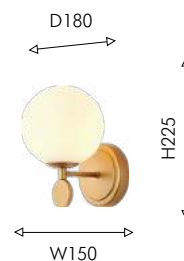

BIG
SIZE

DECOR

01

03

01
2928-6P

ⓘ 6×E14×40W, excluded
metal, glass

02
2928-1P

ⓘ 1×E14×40W, excluded
metal, glass