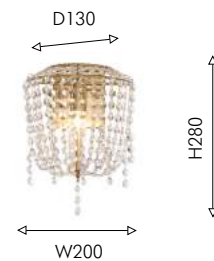

02

4136-1W

1×E14×60W, excluded
metal, crystal

гальваническое золото

прозрачный хрусталь

Favourite

2024