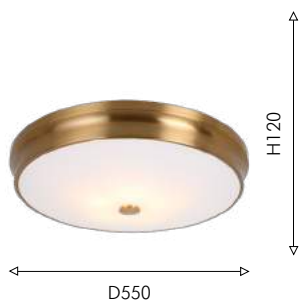

03

01
2375-5C

Ⓢ 5×E27×40W, excluded
metal, glass