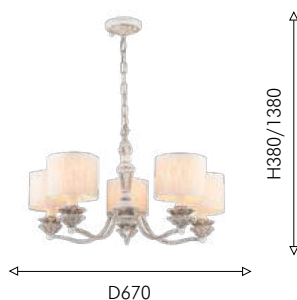

02
2700-5P

Ⓢ 5×E14×40W, excluded metal, fabric, gypsum