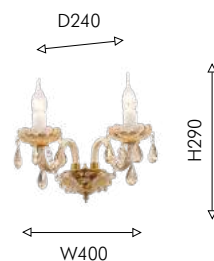

DECOR

01

01

1738-12P

Ⓢ 12×E14×40W, excluded metal, glass, crystal

Favourite

02

02