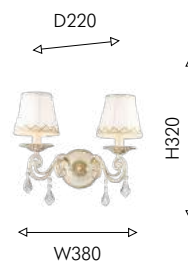

03

1734-2W

Ⓣ 2×E14×40W, excluded metal, fabric, crystal