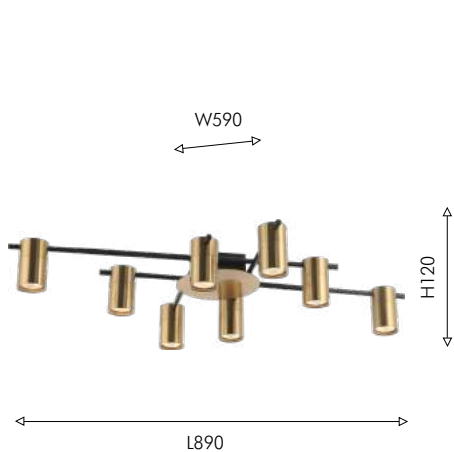

01

01
2825-8P

⌚ 8×GU10LED×35W,
included
metal

● матовый черный

Favourite

02
2825-4P

⌚ 4×GU10LED×35W,
included
metal

● золото