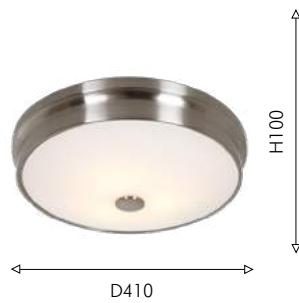

05
2691-3C

Ⓢ 3×E27×40W, excluded
metal, glass