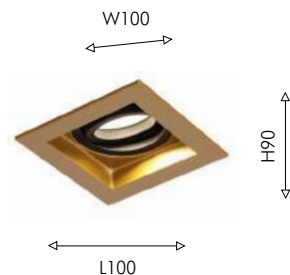

W100

H90

L100

01
2791-1C

1xLEDx7W, 560LM,
4000K, included
metal