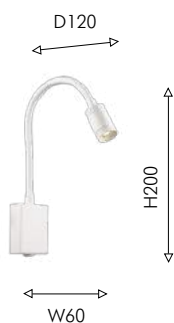

05
1961-1W

1xLEDx3W, 155LM, 3000K, included, switch metal

04
1960-1W

1xLEDx3W, 240LM, 3000K, included, switch metal

01
1957-1W

1xLEDx3W, 240LM, 3000K, included, switch metal, silicone

02
1958-1W

1xLEDx3W, 240LM, 3000K, included, switch metal, silicone