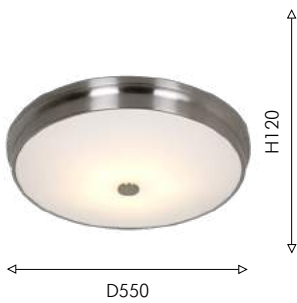

Classic

05

04
2691-5C

Ⓢ 5×E27×40W, excluded
metal, glass