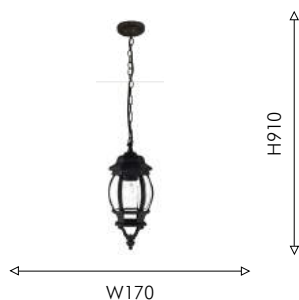

IP44

LARGE
HEIGHT

DECORATIVE
STYLE

642

01
1806-1F

① 1×E27×100W, IP44,
excluded
metal, glass

02
1806-1P

① 1×E27×100W, IP44,
excluded
metal, glass