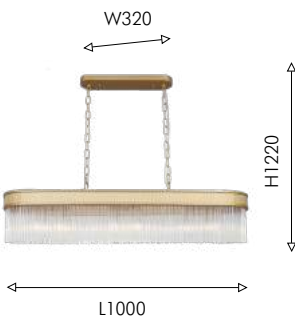

NEW

BIG
SIZE

DECOR

01

04

04

4200-2W

⌚ 2×E14×40W, excluded metal, glass