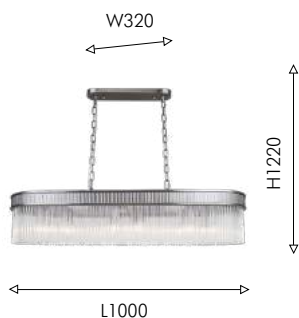

01

4201-12P

⊕ 12×E14×40W, excluded metal, glass