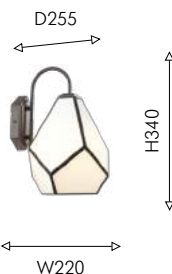

01

01
1916-1P

1×E27×60W,
excluded
metal, glass

● черный

Favourite

02

02
1916-1W

1×E14×40W,
excluded
metal, glass