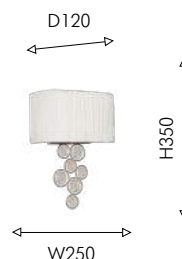

04

2493-1W

Ⓣ 1×E14×40W, excluded metal, fabric

03

03

2493-2W

Ⓣ 2×E14×40W, excluded metal, fabric