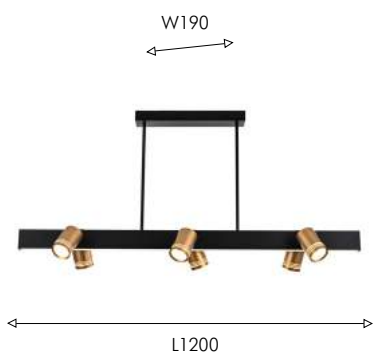

NEW

BIG
SIZE

DECOR

ROTATION

4074-6P

① LED×18W, 700LM, 4000K,
included

② 6×GU10×10W, excluded
metal

● черный