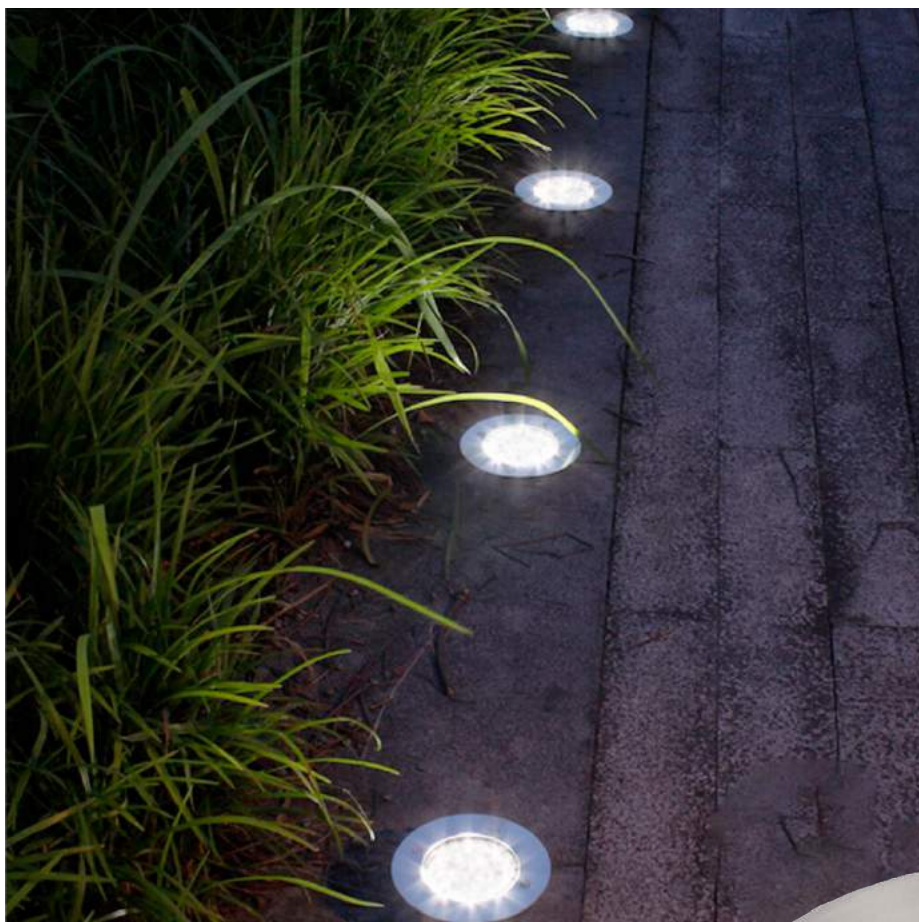

01

01

3039-1U

① 1×LED×6.5W, 515LM,
4000K, IP67, included
metal, glass

● черный

● прозрачное стекло

Favourite

2024