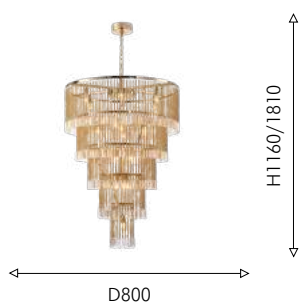

BIG
SIZE

CASCADING
DESIGN

DECOR

01

03

01
2882-19P

Ⓛ 19×E14×40W, excluded metal, crystal

02
2882-9P