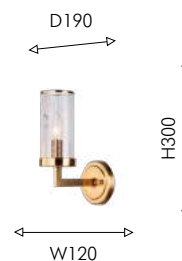

DECOR

01

01
2060-18P

ⓘ 18×E14×40W, excluded metal, glass

03

03
2060-1W

ⓘ 1×E14×40W, excluded metal, glass

02
2060-7P