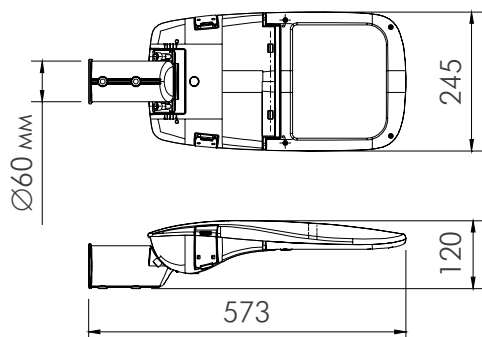

01

3041-1U

⊕ 16×LED×30W, 3300LM, 4000K, IP65, included metal, glass