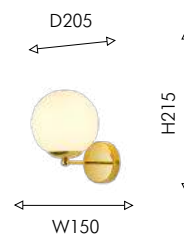

05
2811-1W

⌚ 1×E14×40W, excluded metal, glass

● белое выдувное стекло