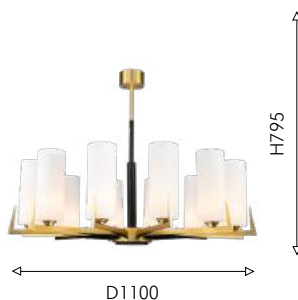

BIG
SIZE

DECOR

01

01
2623-15P

Ⓛ 15×E27×40W, excluded metal, glass

02
2623-12P

Ⓛ 12×E27×40W, excluded metal, fabric, glass

03
2623-7P