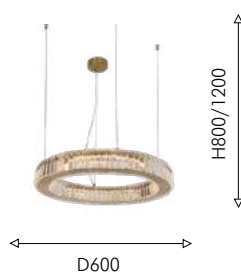

02
4195-6P

2xLEDx38W, 6840LM,
4000K, included
metal, crystal

04