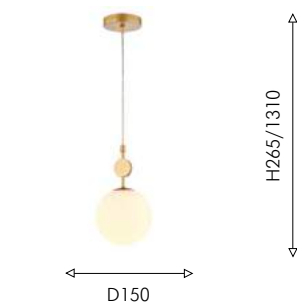

BIG
SIZE

DECOR

01

03

01
2928-6P

ⓘ 6×E14×40W, excluded
metal, glass

02
2928-1P

ⓘ 1×E14×40W, excluded
metal, glass