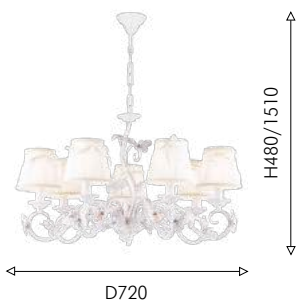

MARIPOSA

436

Mariposa — коллекция в стиле флористики с элементами прованса. Рожки стилизованы под вьющиеся ветви растений с ветками и листьями, а тканевые плафоны ассоциируются с бутонами цветов. Каркас окрашен в белый цвет с золотой патиной, абажуры из ткани цвета слоновой кости с узорной тесьмой. Коллекция создаст невероятно уютную атмосферу в детской комнате или в загородном доме.

DECOR

01

01
1839-7P

Ⓢ 7×E14×40W, excluded metal, fabric, crystal