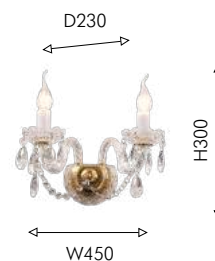

01

1736-12P

ⓘ 12×E14×40W, excluded
metal, glass, crystal

02

1736-2W

ⓘ 2×E14×40W, excluded
metal, glass, crystal

золото

прозрачное стекло

Favourite

2024