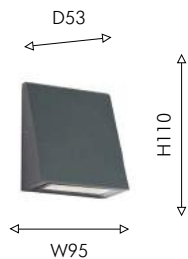

01

3025-1W

Ⓜ 1×LED×7.5W, 500LM, 4000K, IP44, included metal, glass

01