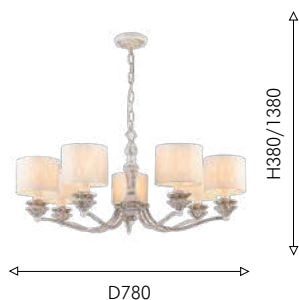

01

01
2700-7P

Ⓢ 7×E14×40W, excluded metal, fabric, gypsum