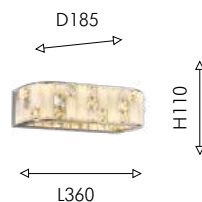

03
4205-1W

① 2xLEDx9W, 1800LM,
3000K, included
metal, marble, crystal

хром

белый мрамор

прозрачный хрусталь

Favourite

2024