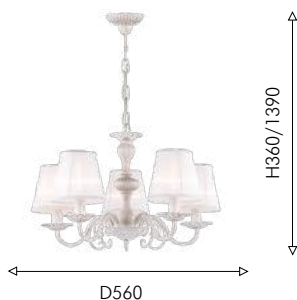

02
1730-5P

Ⓢ 5×E14×40W, excluded metal, fabric