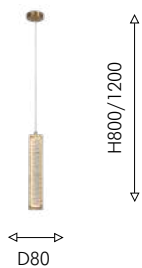

04
4195-2P

Ⓜ 2xLEDx16W, 2880LM,
4000K, included
metal, crystal