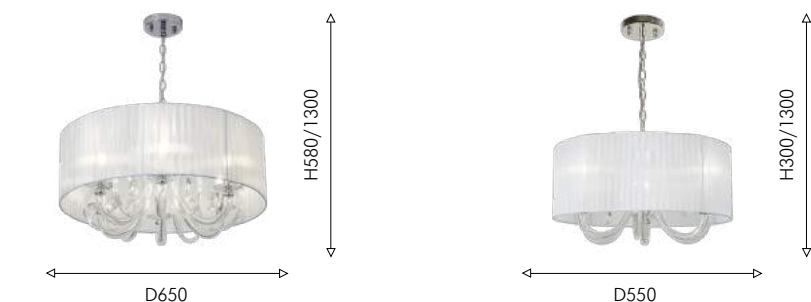

DECOR

01

01
1698-6P

Ⓢ 6×E14×40W, excluded
metal, glass, crystal

03

03
1698-2W

Ⓢ 2×E14×40W, excluded
metal, glass, crystal

02
1698-3P