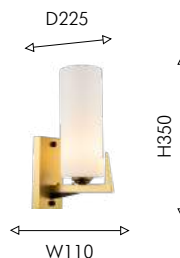

MAXIMO

Коллекция Maximo привлекает внимание контрастным цветовым решением каркаса — черный цвет идеально подчеркивает благородство латуни. Плафоны светильников выполнены из белого матового стекла. В коллекции присутствуют люстры с большим количеством рожков для больших торжественных помещений, при этом компактная высота позволяет расширить сферу применения этих светильников.

BIG
SIZE

DECOR

01

Ⓛ 15×E27×40W, excluded metal, glass

Ⓛ 12×E27×40W, excluded metal, fabric, glass

Ⓛ 7×E27×40W, excluded metal, fabric, glass

04
2623-1W

Ⓛ 1×E27×40W, excluded metal, glass

04

латунь

черный

белое матовое стекло