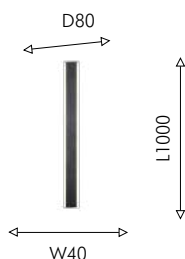

02
4045-1W

LED×20W, 1600LM, 4000K,
IP67, included
metal, acrylic

черный

белый акрил

Favourite

2024

Outdoor