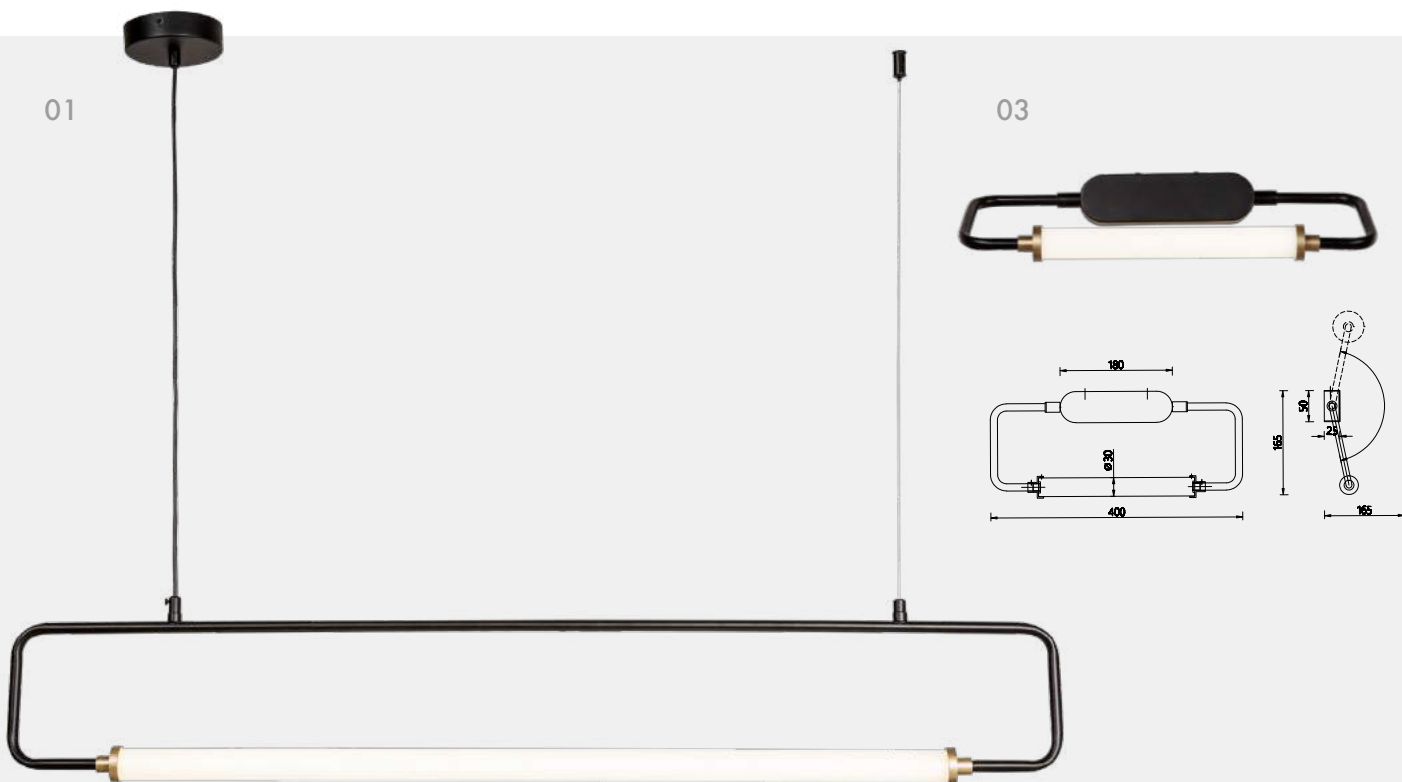

NEW

BIG SIZE

2 IN 1

ROTATION

166

01
4100-1P

LED×26W, 2080LM,
4000K, included
metal, acryl, silicone

02
4100-1T