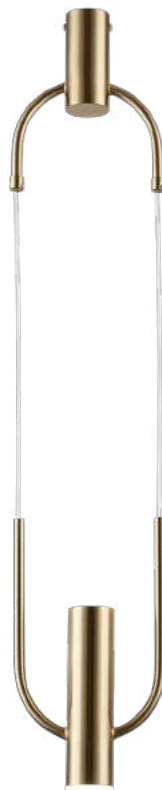

02
4192-1P

LED×3W,
255LM, 4000K
metal, acryl

● золото