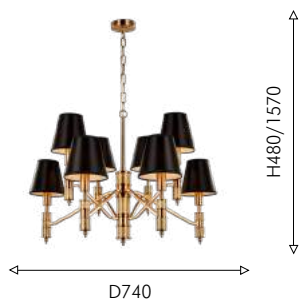

BIG
SIZE

DECOR

396

01
2933-8P

ⓘ 8×E14×40W, excluded
metal, fabric

05

05
2933-1W

ⓘ 1×E14×40W, excluded
metal, fabric