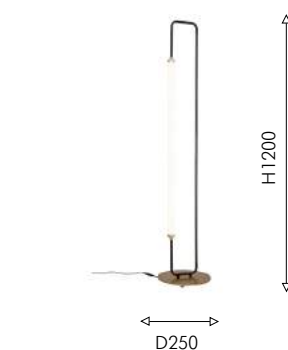

NEW

BIG SIZE

2 IN 1

ROTATION

166

01
4100-1P

LED×26W, 2080LM,
4000K, included
metal, acryl, silicone

02
4100-1T