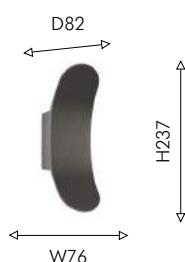

GALA

IP54

ARCHITECTURAL
LIGHTING

620

Коллекция настенных светильников Gala относится к архитектурному освещению. Благодаря повернутым в сторону стены источникам света, светильники подчеркивают красоту экстерьера, добавляют выгодные акценты на фасаде, мягко освещая окружающую территорию. Каркас черного матового цвета со стеклянным отражателем, один или два источника света, IP54.

01

01
3030-2W

④ 2×LED×6.5W, 600LM, 4000K, IP54, included metal, glass

02