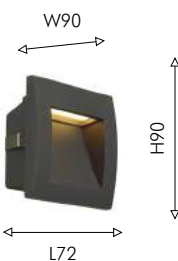

02

01
4193-1W

Ⓛ LED×3W, 360LM, 4000K,
IP65, included
metal, glass