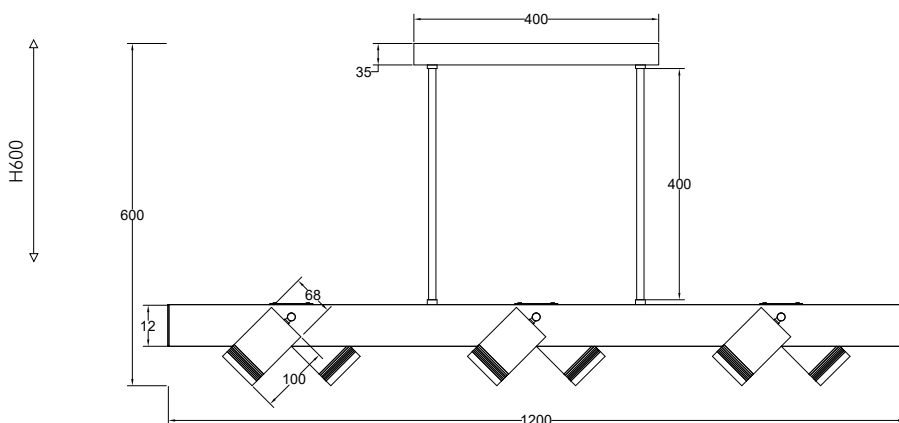

NEW

BIG
SIZE

DECOR

ROTATION

4074-6P

① LED×18W, 700LM, 4000K,
included

② 6×GU10×10W, excluded
metal

● черный