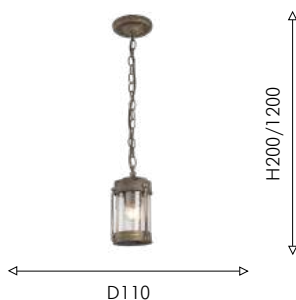

IP44

DECORATIVE
STYLE

643

01

04

01

1497-1P

① 1×E27×100W, IP44,
excluded
metal, glass