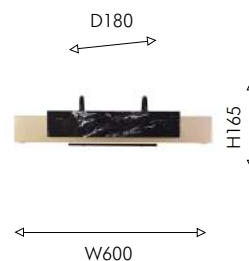

02
4110-1W

LED×18W, 500LM,
4000K, included
metal, acryl

золото