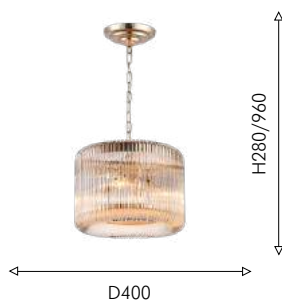

DECOR

401

01

03

01
2094-6P

Ⓛ 6×E14×40W, excluded metal, glass

02
2094-4P

Ⓛ 4×E14×40W, excluded metal, glass