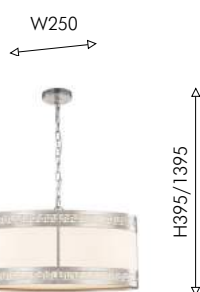

Ⓢ 3×E14×40W,
excluded
metal, fabric