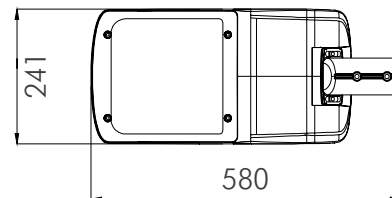

Светодиоды	Мощность	Входное напряжение	Частота	Установка Диаметр трубы	Установка Высота	Номинальный поток
16	30W	100-240VAC	50-60 Гц	60 мм	4-6 м	3300лм

Внимание: в комплектацию светильника входит плафон и монтажная трубка, столб в комплект не входит

черный

алюминий

прозрачное стекло