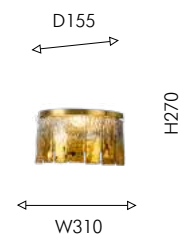

03
3017-2W

⊕ 2×E14×40W, excluded metal, glass

латунь