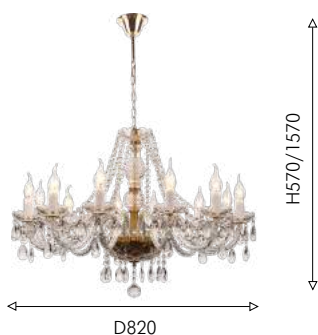

MONREAL

474

Коллекция светильников Monreal – это классический изысканный выбор для вашего интерьера. Каждый светильник из этой коллекции воплощает элегантность и роскошь, подчеркивая ваш стиль. Арматура светильников выполнена в цвете золота. Каркас украшают стеклянные выдувные рожки и блюдца прозрачного цвета. Прозрачный хрусталь высочайшего качества добавляет эффект бликов и отражений, создавая игру света и придающий светильникам особую привлекательность.

DECOR

01

01
1735-12P

Ⓢ 12×E14×40W, excluded metal, glass, crystal

03