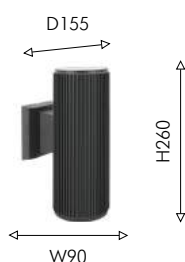

02
2858-2W

Ⓢ 2×E27×40W, IP54, excluded metal, glass

● черный

● прозрачное стекло

Favourite

2024