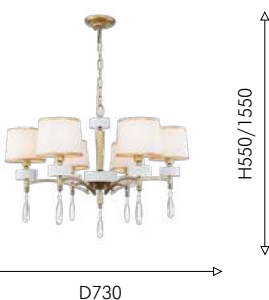

BIG
SIZE

DECOR

390

01

01
2706-8P

Ⓢ 8×E14×40W, excluded
metal, gypsum, fabric, crystal

02

02
2706-6P