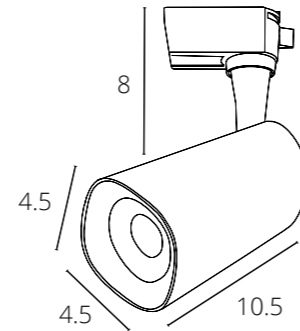

BARUT

A4561PL-1WH	Белый	LED 10W	750 Lm	4000 K
A4561PL-1BK	Черный	LED 10W	750 Lm	4000 K