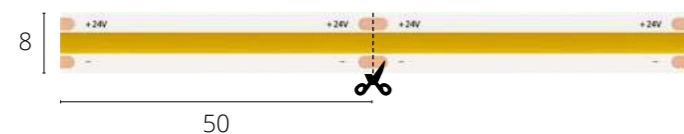

NEW

LANE

A2432008-01-3K	10w/m	2900-3100K	850 Lm/m	320LED/m
A2432008-02-4K	10w/m	3800-4200K	850 Lm/m	320LED/m
A2432008-03-6K	10w/m	5800-6500K	850 Lm/m	320LED/m

NEW