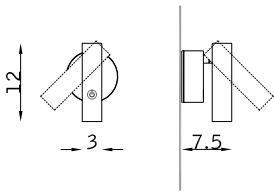

PARETE WALL

32498

1 LED 1,1W 350mA 3.200°K - 40°
1 LED TOUCH