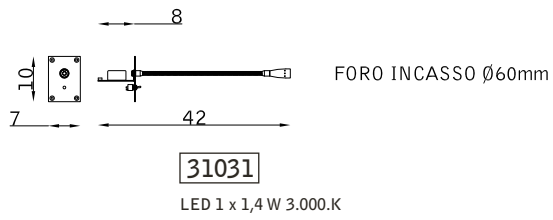

1 x E27 77W

ceramica oro OR
golden ceramic OR

crema 881
cream 881

ceramica platino PL
platinum ceramic PL

grigio 815
gray 815

Leggo

CAN BE MOUNTED ONLY ON BED HEADERS (NOT ON WALLS)

PARETE WALL