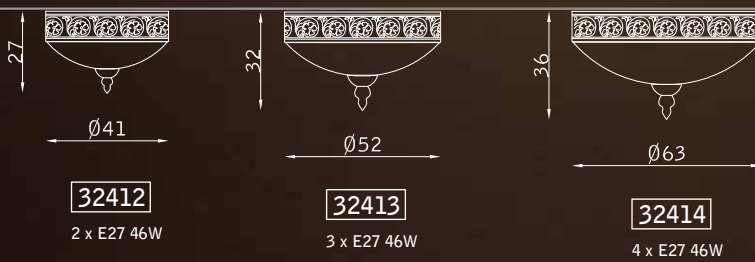

Barocca

PARETE WALL

PLAFONIERA CEILING