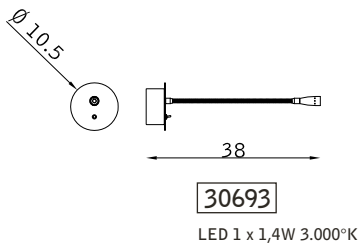

1 x E27 77W

ceramica oro OR
golden ceramic OR

crema 881
cream 881

ceramica platino PL
platinum ceramic PL

grigio 815
gray 815

Leggo

CAN BE MOUNTED ONLY ON BED HEADERS (NOT ON WALLS)

PARETE WALL