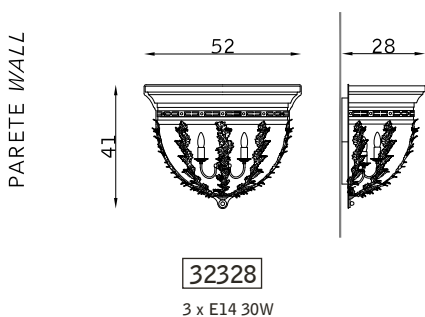

Notte

design Alessandra Zonca