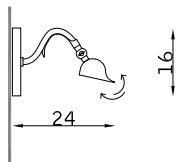

31253

2 x E14 30W