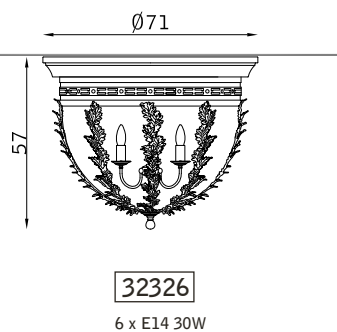

Notte

design Alessandra Zonca