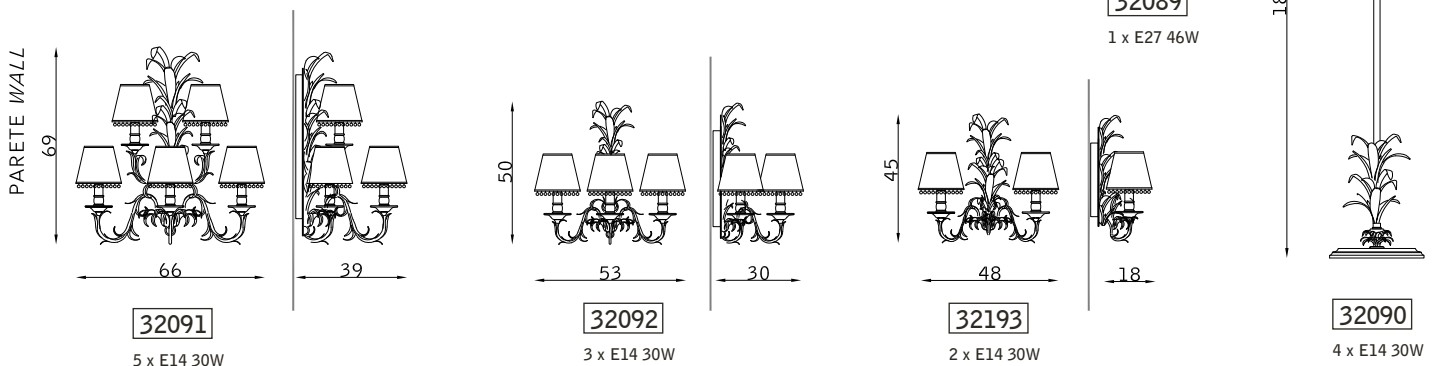

Firenze

design Alessandra Zonca