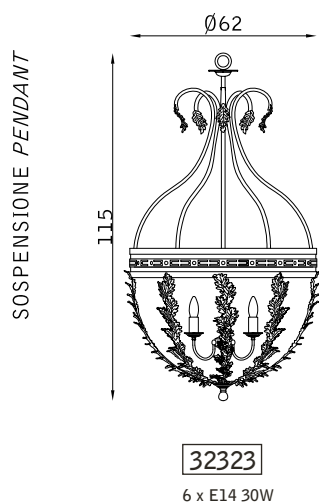

Notte

design Alessandra Zonca