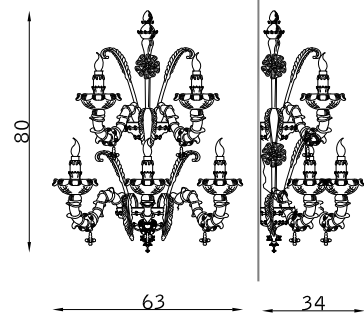

32453

5 x E14 30W

SOSPENSIONE PENDANT

110