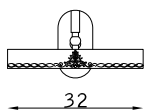

PARETE WALL

10570

2 x E14 30W