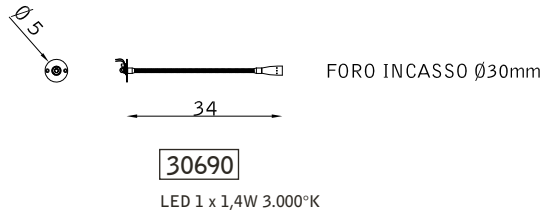

1 x E27 77W

ceramica oro OR
golden ceramic OR

crema 881
cream 881

ceramica platino PL
platinum ceramic PL

grigio 815
gray 815

Leggo

CAN BE MOUNTED ONLY ON BED HEADERS (NOT ON WALLS)

PARETE WALL