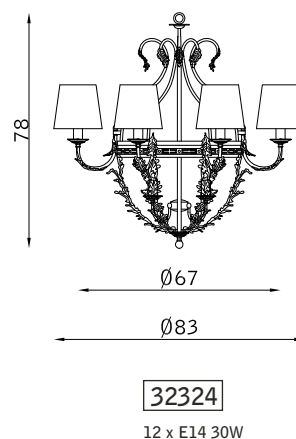

Notte

design Alessandra Zonca