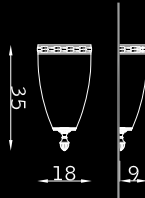

32408

1 x E27 46W

SOSPENSIONE PENDANT