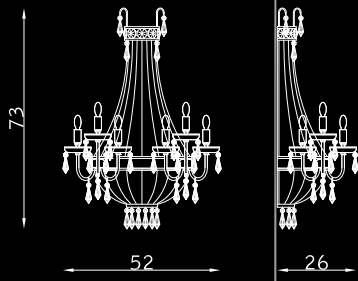

bronzo scuro 127
dark bronze 127

vetro avorio satinato AS
satin ivory glass AS

bianco 190
white 190

vetro bianco satinato BS
satin white glass BS

Chandelier

PARETE WALL

3238/A6+2

8 x E14 30W