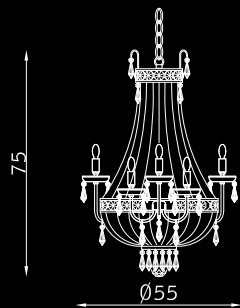

3238/S9+3

12 x E14 30W