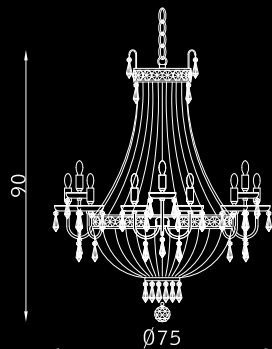

3238/S15+5

20 x E14 30W