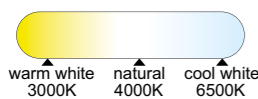

Dimmable

PC/Acrílico-PC/Acrylic 220-240V~ 50/60Hz CRI≥ 80 -R00138 Incluido