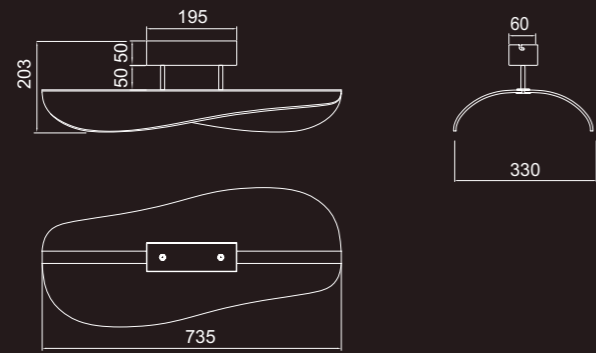

BIANCA

7835 Blanco-White
LED 40W 3000K 2450lm