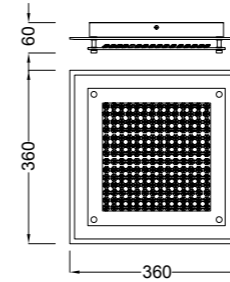

4581 Cromo-Chrome
LED 18W 4000K 1800lm