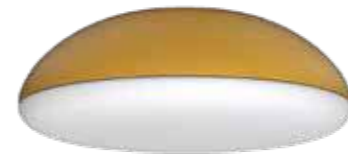

8147 Oro-Gold
4L x E27 (no incl)