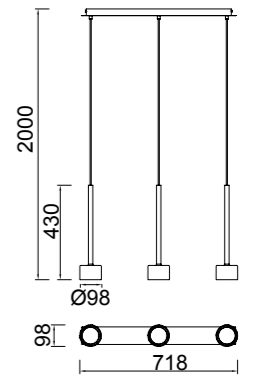

7882 Transparente-Transparent
GX53 3× máx. 12W LED (no incl)

7883 Cromo-Chrome
GX53 3× máx. 12W LED (no incl)

7884 Bronce-Bronze
GX53 3× máx. 12W LED (no incl)

7885 Cobre-Copper
GX53 3× máx. 12W LED (no incl)