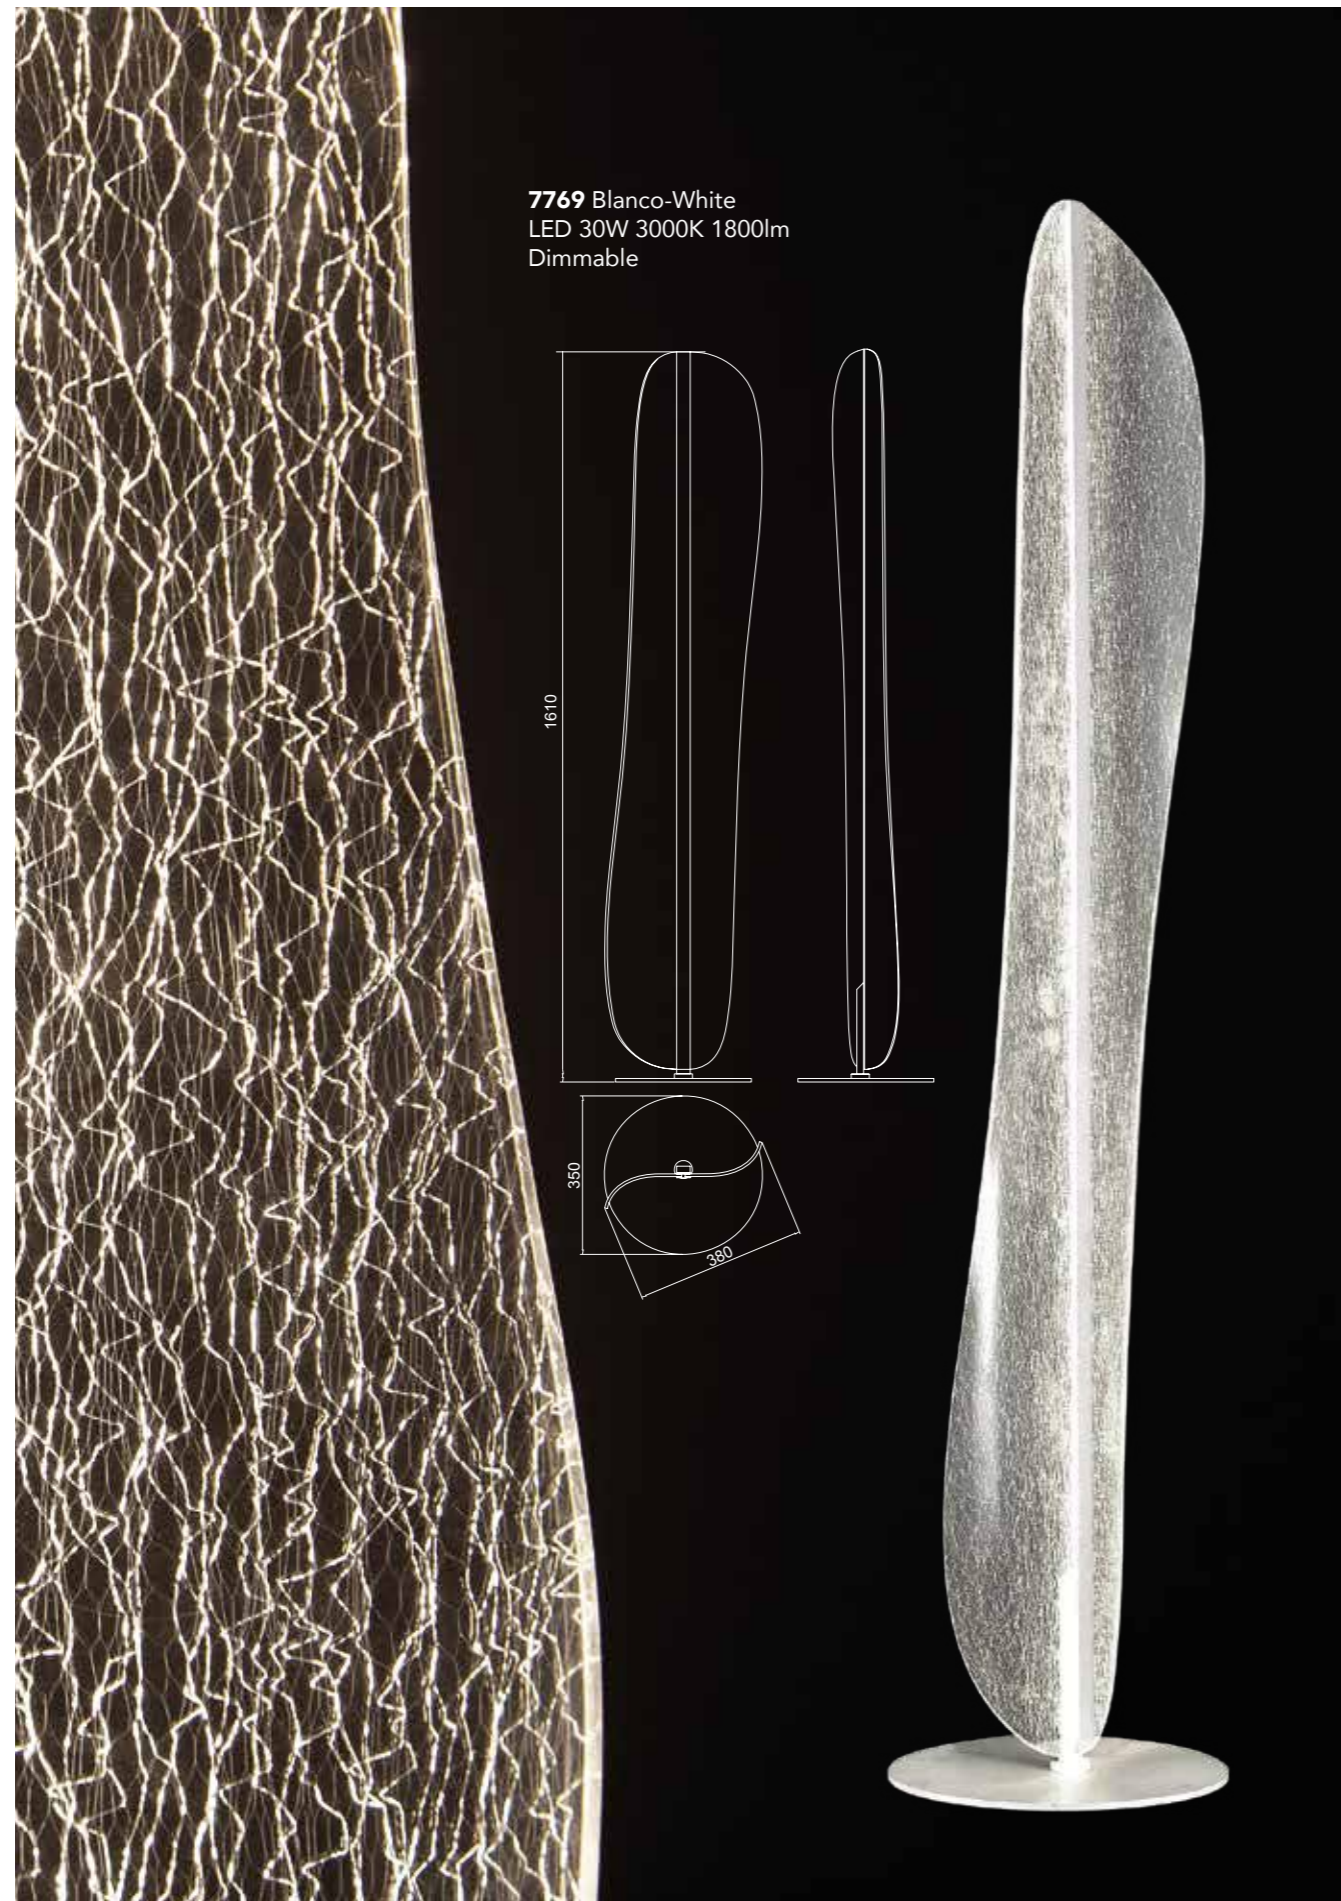

BIANCA

Metal/Acrílico-Metal/Acrylic 220-240V~ 50/60Hz CRI≥ 80