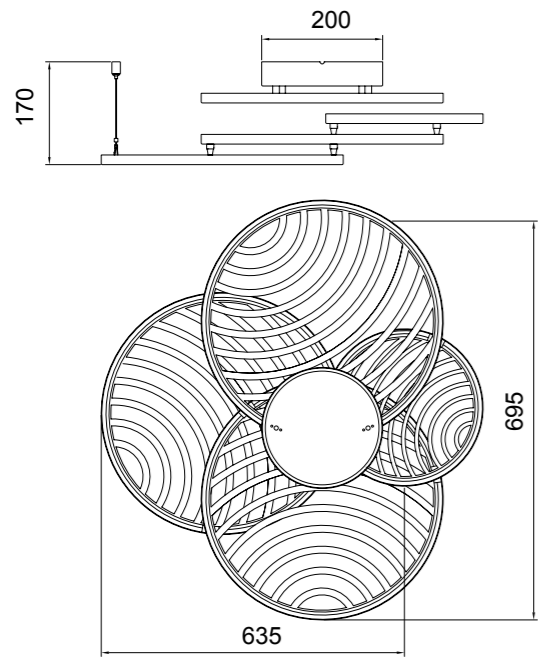

COLLAGE

7230 Negro-Black
LED 60W 3000K 4500lm

Metal-Metal 220-240V~ 50/60Hz CRI≥ 80 Registered N° 007663331-0006