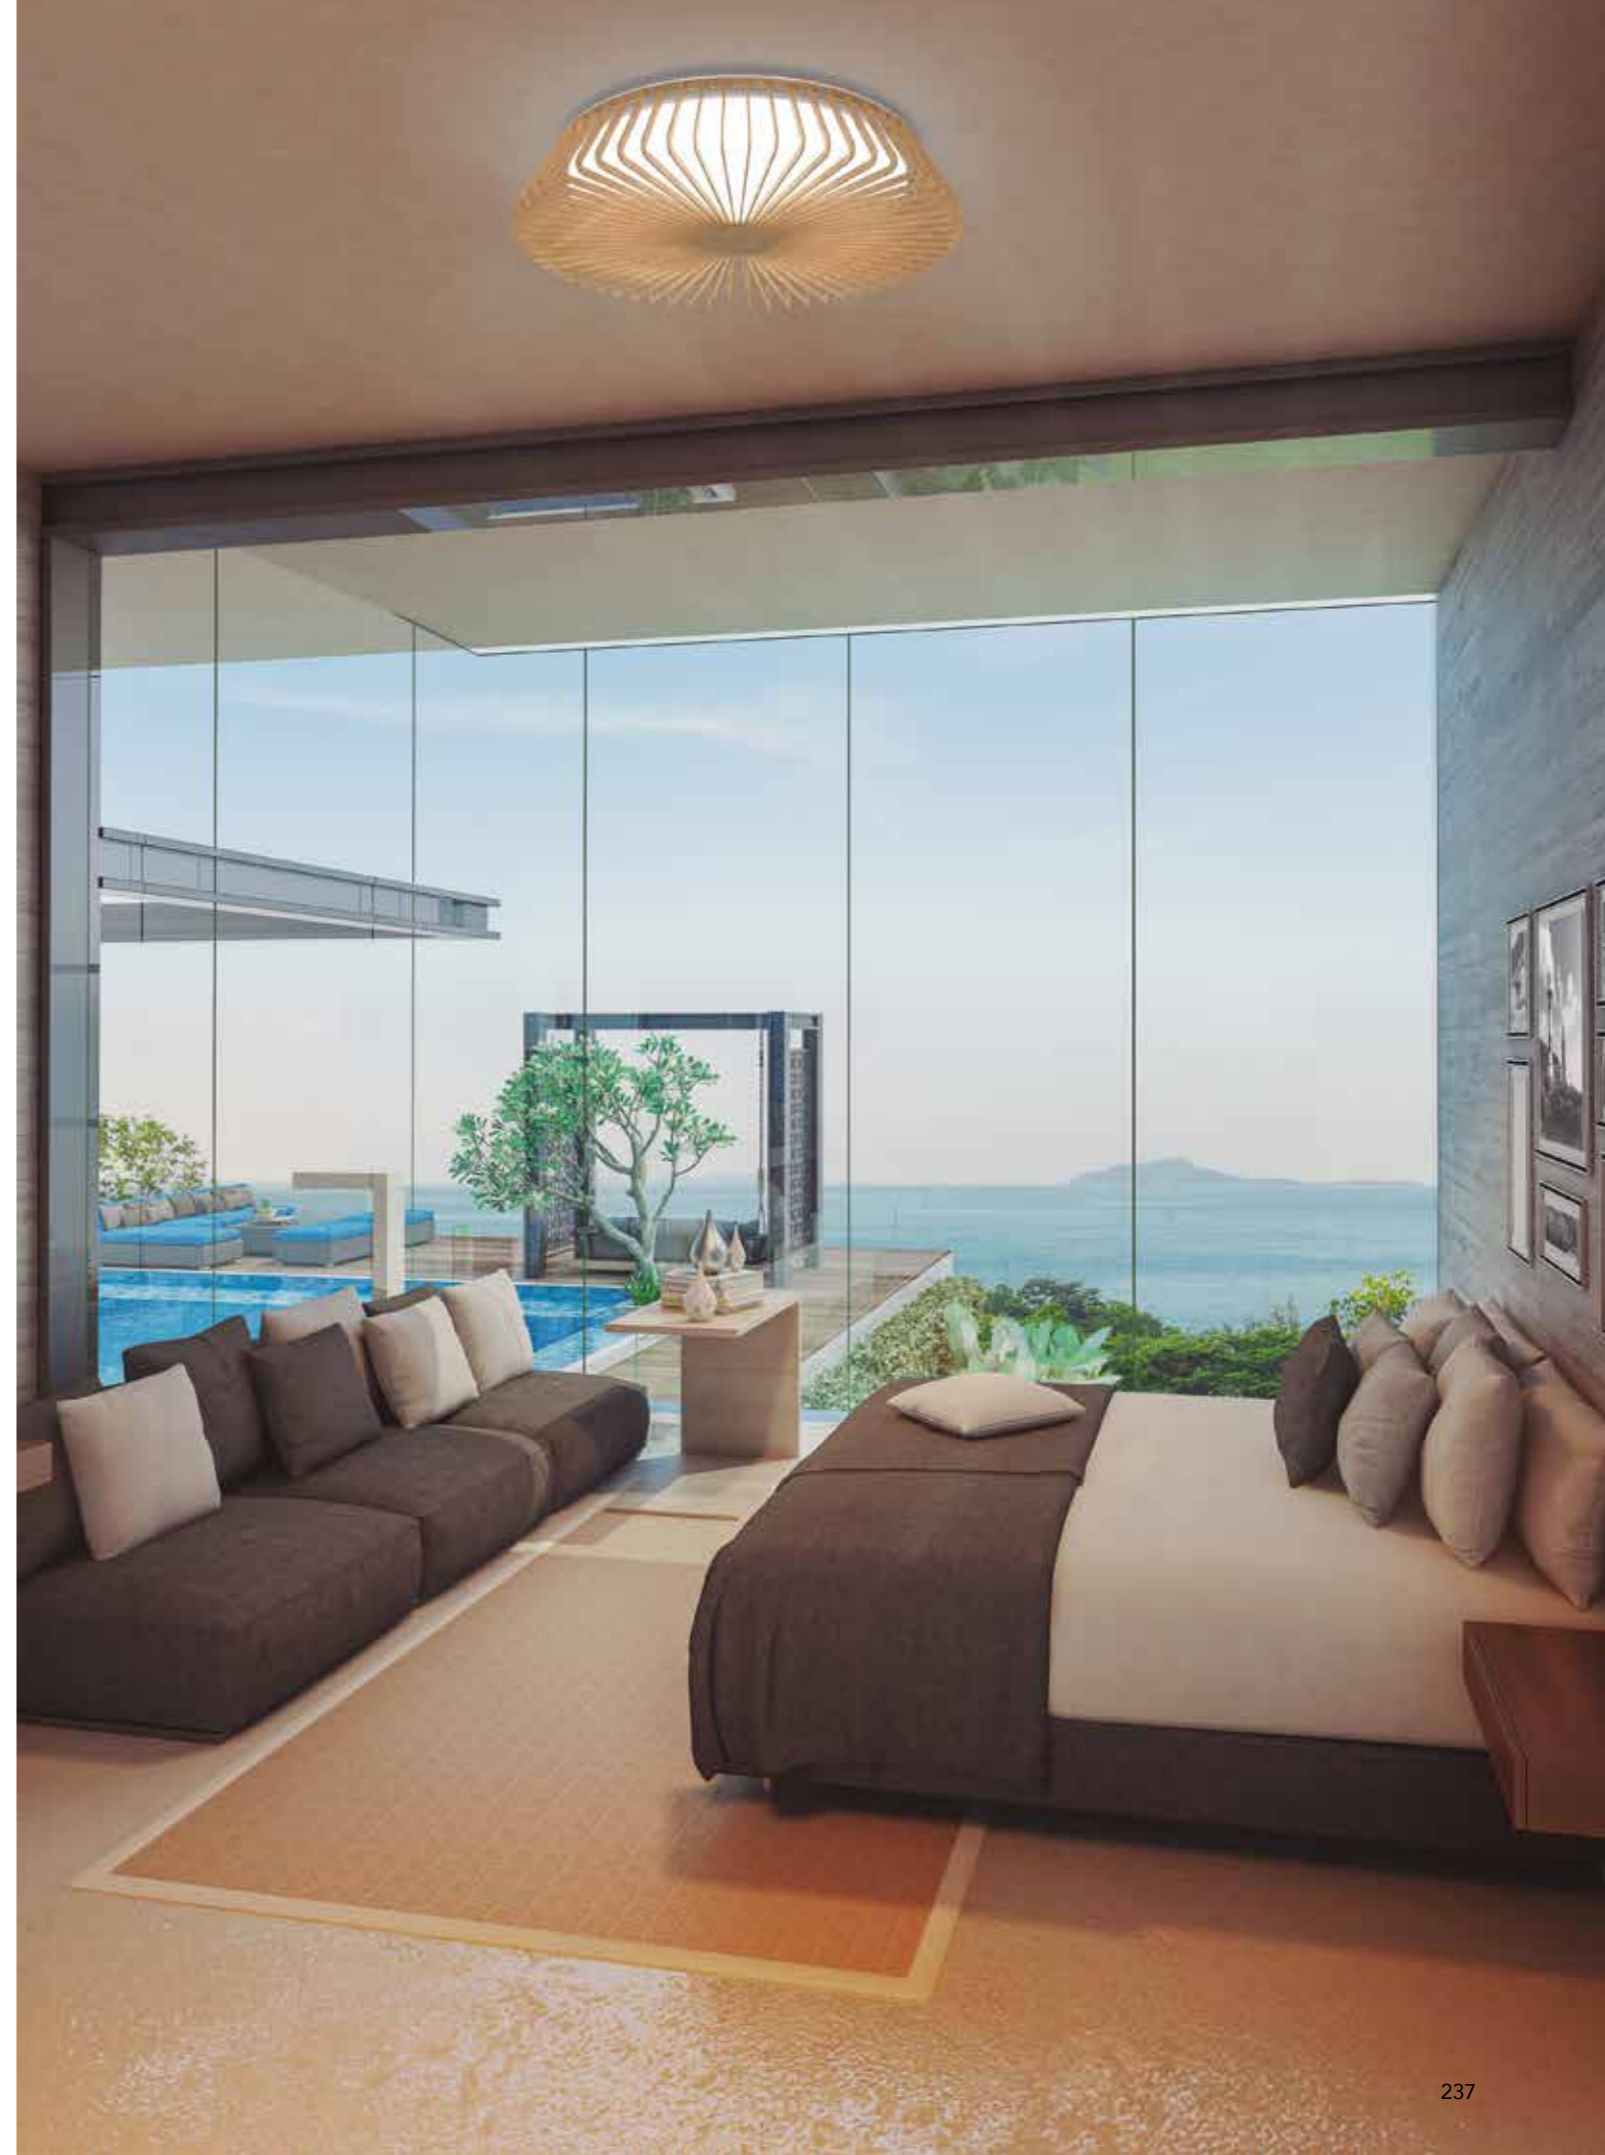

HIMALAYA

Plafón-Ceiling lamp

7963 Blanco-White
LED 80W 2700K-5000K 3500lm

7964 Madera-Wood
LED 80W 2700K-5000K 3500lm

7965 Negro-Black
LED 80W 2700K-5000K 3500lm

R00129