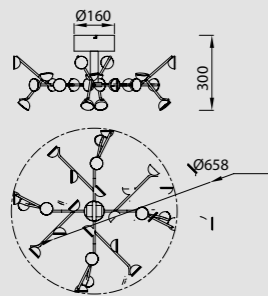

Aluminio-Aluminium 220-240V~ 50/60Hz CRI ≥80