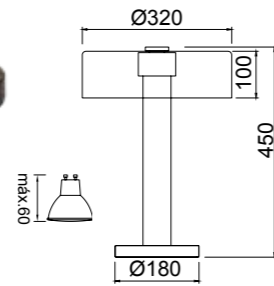

8428 Oro rosa-Pink gold
GU10 1x máx. 12W LED (no incl)

8535 Oro-Gold
GU10 1x máx. 12W LED (no incl)

8426 Oro rosa-Pink gold
GU10 1x máx. 12W LED (not incl)