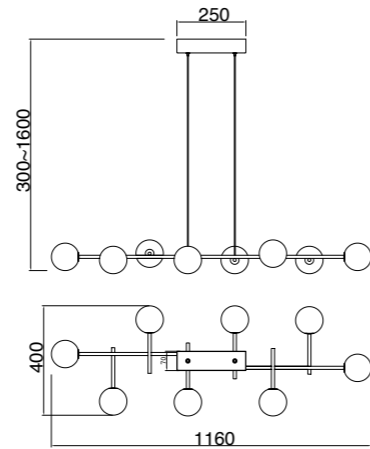

7630 Negro-Black
11LxG4 máx. 5W LED (incl)