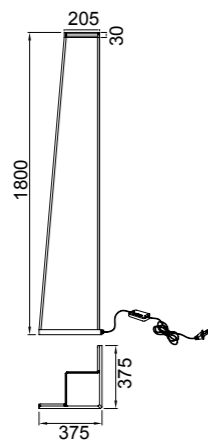

MINIMAL

by Santiago Sevillano Studio

MINIMAL 20W

MINIMAL 40W

- 7286** Oro-Gold
LED 20W 3000K 1500lm
- 7288** Arena-Sabbia
LED 20W 3000K 1500lm
- 7282** Blanco-White
LED 20W 3000K 1500lm
- 7283** Negro-Black
LED 20W 3000K 1500lm