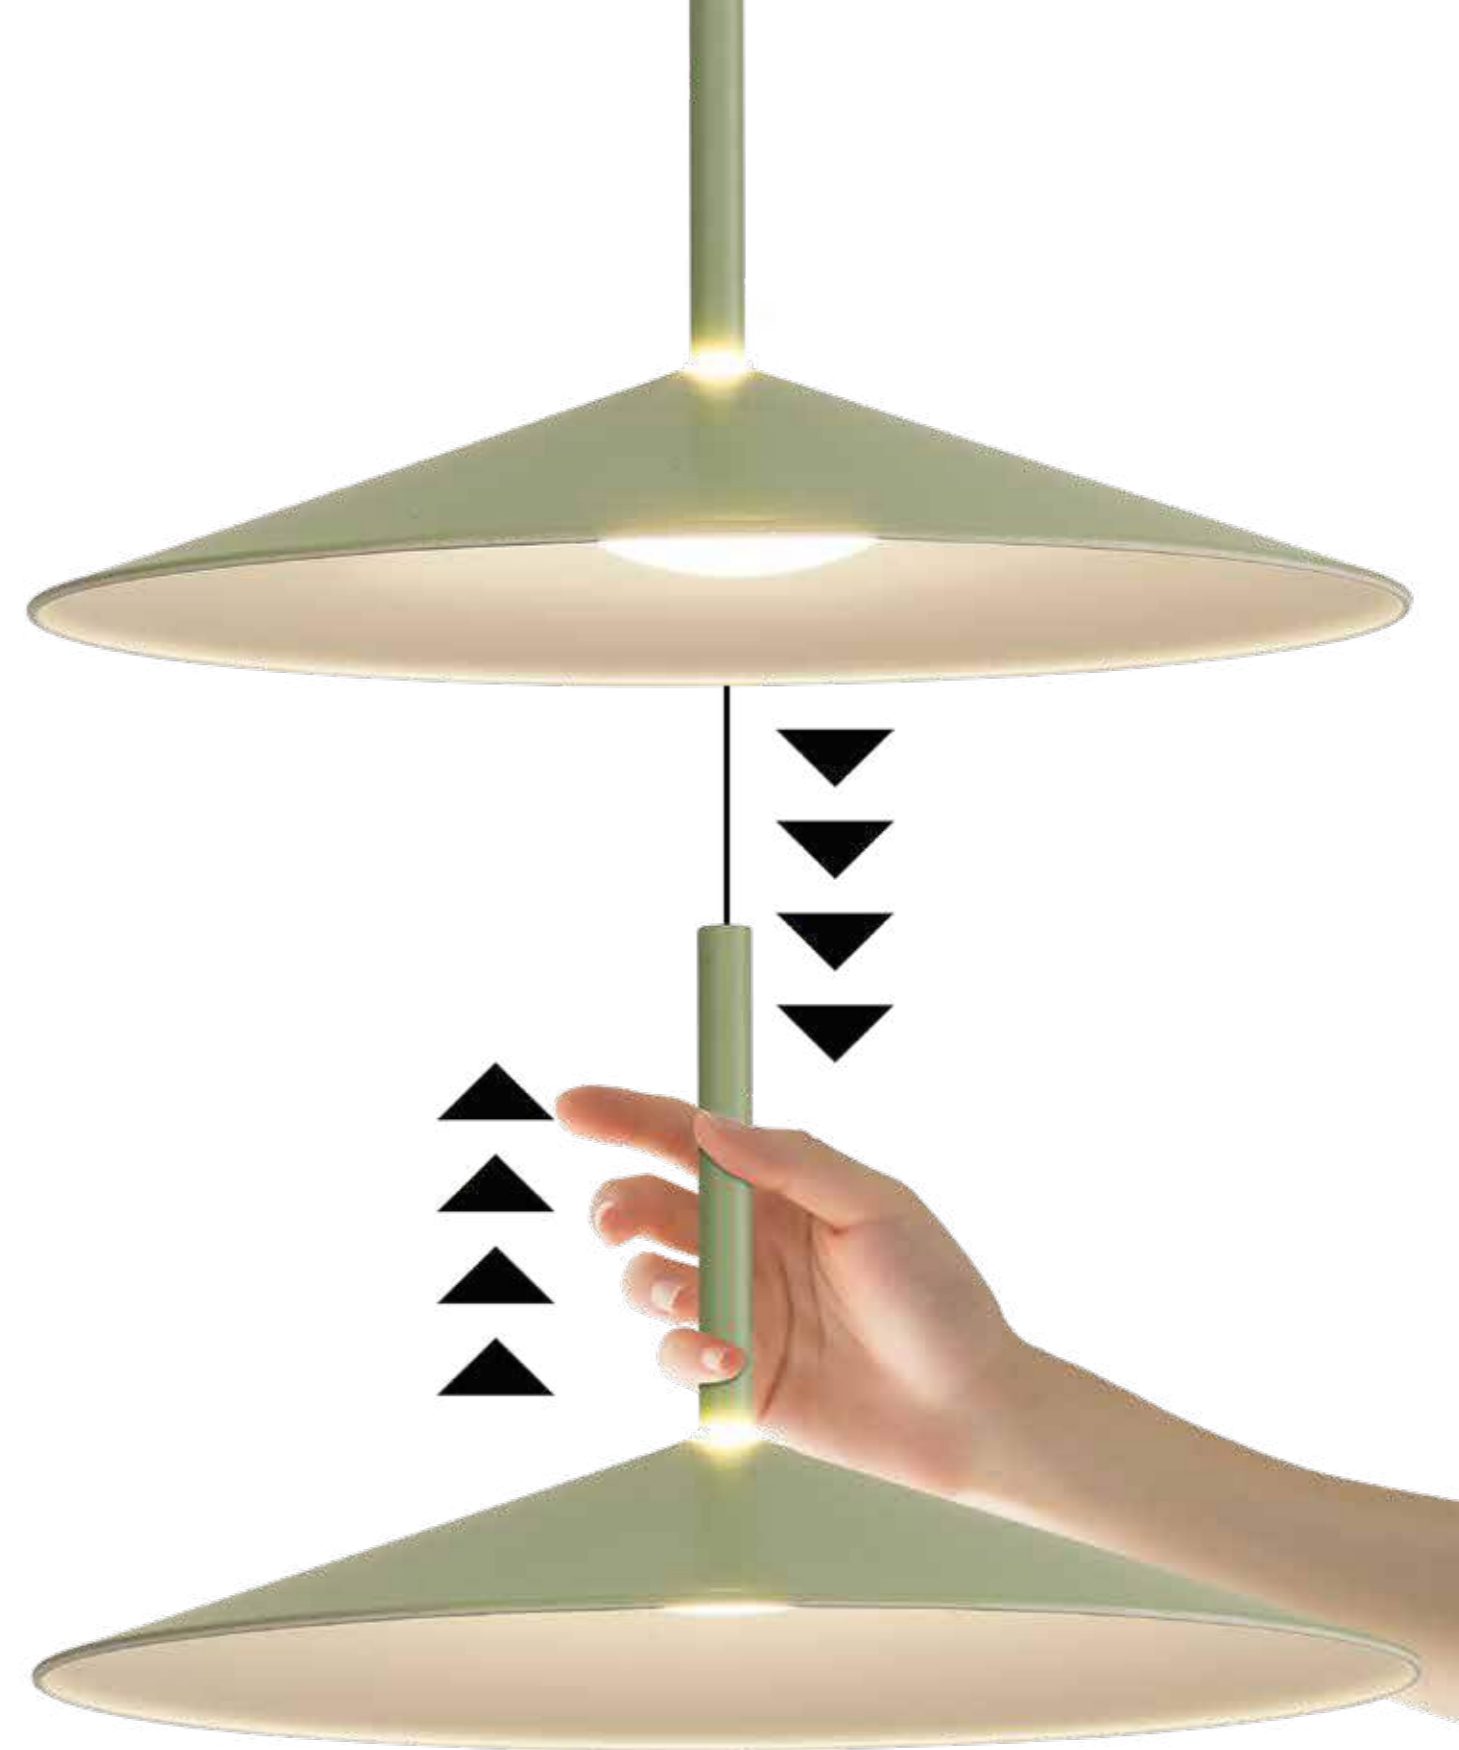

by Mantra team

CALICE

CALICE

CALICE

CALICE

7890 Blanco-White
LED 16W 3000K 1200lm

7891 Negro-Black
LED 16W 3000K 1200lm

7892 Café-Coffee
LED 16W 3000K 1200lm