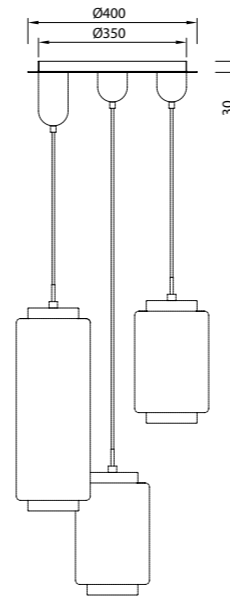

Florón-Rosette

6501 Cromo-Chrome 3L

6500 Cromo-Chrome 5L

MODO DE USO

6501 Cromo-Chrome 3L

6500 Cromo-Chrome 5L