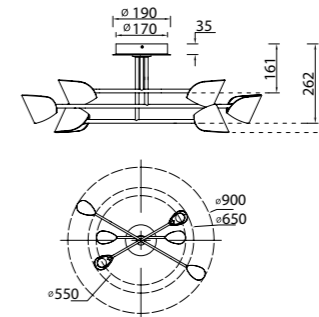

7581 Negro-Black
LED 45W 3000K 3200lm