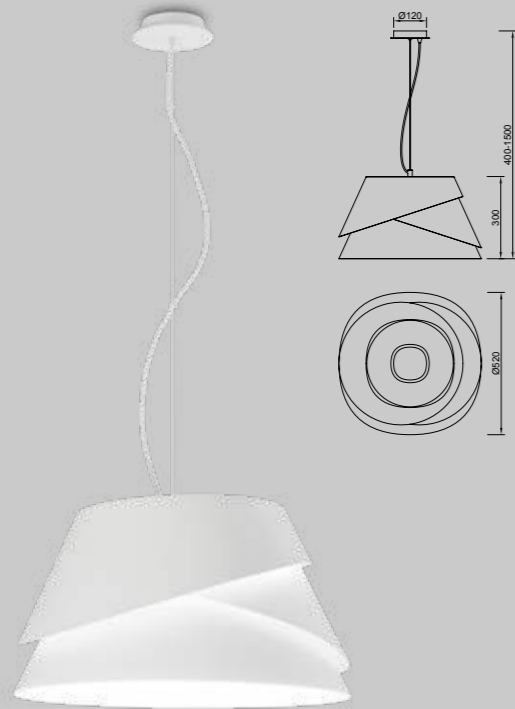

ALBORÁN

by Hugo Tejada

ALBORÁN

5861 Blanco-White
1x E27 máx.20W LED (no incl)

5862 Blanco-White
1x E27 máx.20W LED (no incl)

5860 Blanco-White
3x E27 máx.20W LED (no incl)

ARMONÍA

by José Ignacio Ballester