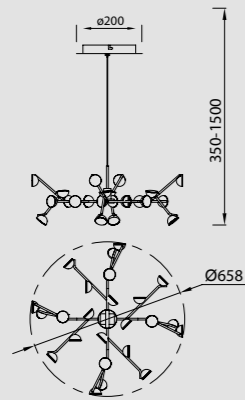

6261 Blanco mate-Matte white
LED 72W 3000K 4450lm

8652 Blanco mate-Matte white
LED 72W 3000K 4450lm
Dimmable

Aluminio-Aluminium 220-240V~ 50/60Hz CRI ≥80