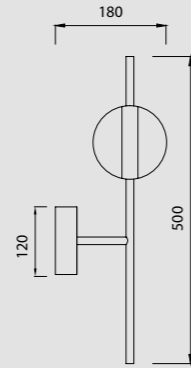

CUBA

7163 Oro/Negro-Gold/Black
LED 8W 3000K 600lm