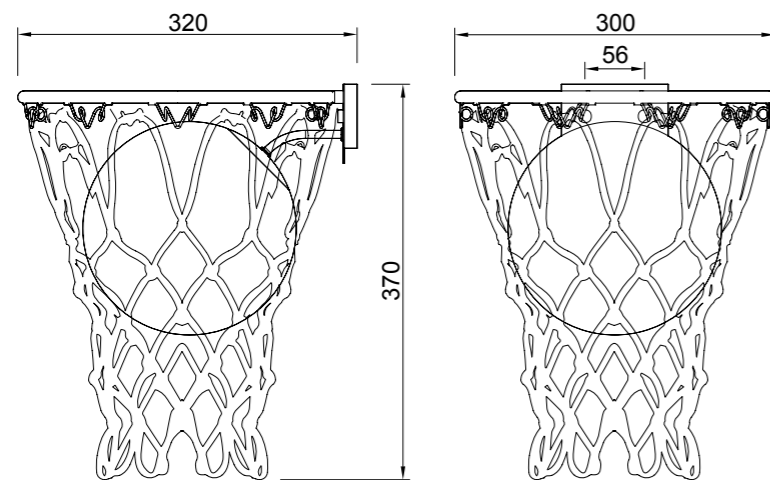

BASKETBALL

7242 Blanco mate-Matt white
1L x E27 (no incl)

7243 Negra mate-Matt black
1L x E27 (no incl)

7244 Rojo mate-Matt red
1L x E27 (no incl)