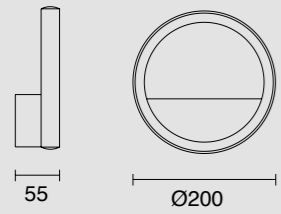

8596 Blanco-White
LED 8W 3000K 640lm

8592 Negro-Black
LED 8W 3000K 640lm