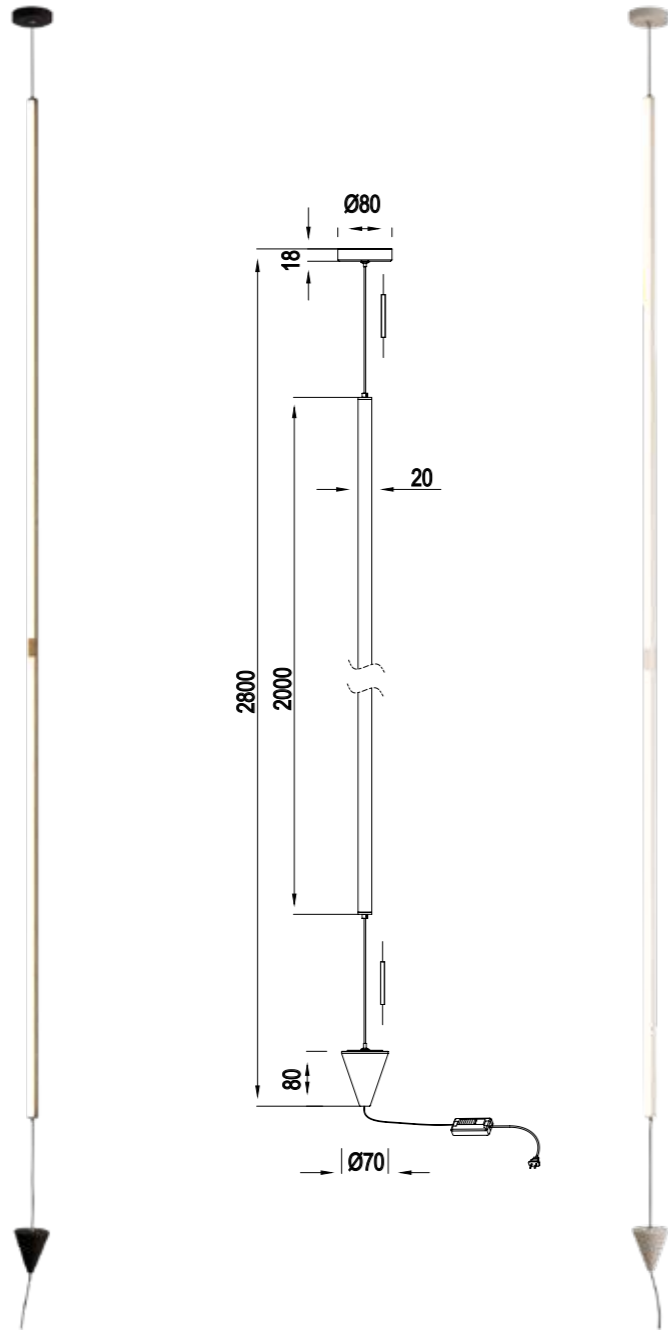

VERTICAL

Pie de Salón-Floor lamp

7352 Negro-Black
LED 36W 3000K 2160lm

7351 Blanco-White
LED 36W 3000K 2160lm