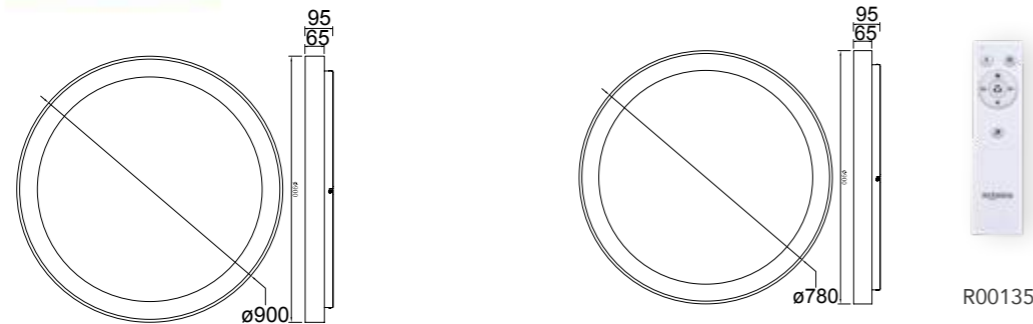

warm white 2700K
natural 4000K
cool white 5000K
Dimmable
Remote Control RF
ON / OFF 30,000
LED life / LED life 30,000 h
LED INCLUDED
5 años de garantía
IP20

REF	COLOR	LED	TEMP. COLOR	DIMMABLE	LÚMENES	(ø):	(h):	MANDO	APP
8579	Blanco-White	30W	2700K-5000K	▲	2250lm	ø380	95	R00129	MANTRA
8582	Negro-Black	30W	2700K-5000K	▲	2250lm	ø380	95	R00129	MANTRA
8585	Oro-Gold	30W	2700K-5000K	▲	2250lm	ø380	95	R00129	MANTRA
8588	Madera-Wood	30W	2700K-5000K	▲	2250lm	ø380	95	R00129	MANTRA
8578	Blanco-White	40W	2700K-5000K	▲	2950lm	ø500	95	R00129	MANTRA
8581	Negro-Black	40W	2700K-5000K	▲	2950lm	ø500	95	R00129	MANTRA
8584	Oro-Gold	40W	2700K-5000K	▲	2950lm	ø500	95	R00129	MANTRA
8587	Madera-Wood	40W	2700K-5000K	▲	2950lm	ø500	95	R00129	MANTRA
8577	Blanco-White	50W	2700K-5000K	▲	3760lm	ø650	95	R00129	MANTRA
8580	Negro-Black	50W	2700K-5000K	▲	3760lm	ø650	95	R00129	MANTRA
8583	Oro-Gold	50W	2700K-5000K	▲	3760lm	ø650	95	R00129	MANTRA
8586	Madera-Wood	50W	2700K-5000K	▲	3760lm	ø650	95	R00129	MANTRA