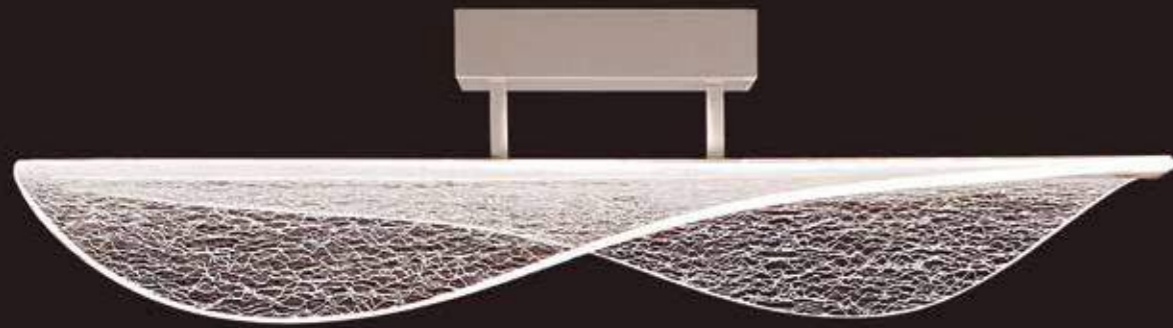

BIANCA

7835 Blanco-White
LED 40W 3000K 2450lm