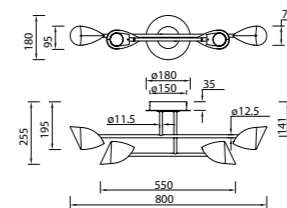

7582 Negro-Black
LED 30W 3000K 2100lm