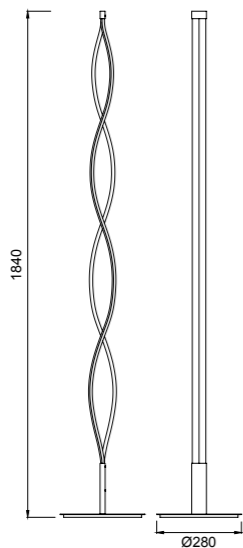

SÁHARA

4866 Plata cromo-Silver chrome
LED 28W 3000K 2200lm
Dimmable

4861 Plata cromo-Silver chrome
LED 20W 3000K 1470lm
Dimmable