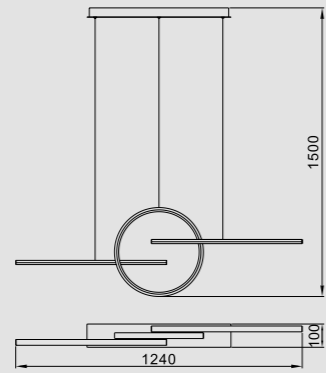

7141 Negro-Black
LED 48W 3000K 3840lm