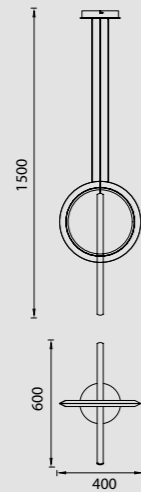

Aluminio/Silicona/Metal-Aluminium/Silicone/Metal 220-240V~ 50/60Hz CRI≥ 80