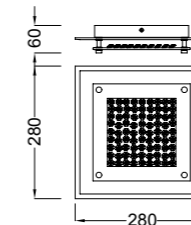

4580 Cromo-Chrome
LED 12W 4000K 1200lm

Espejo/Cristal-Mirror/Glass 100-240V~ 50/60Hz