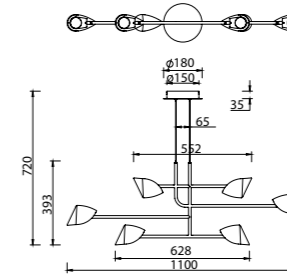

7585 Negro-Black
LED 8,5W 3000K 600lm

7584 Negro-Black
LED 8,5W 3000K 610lm

7587 Negro-Black
LED 8,5W 3000K 610lm

7578 Negro-Black
LED 61,5W 3000K 4000lm

7579 Negro-Black
LED 45W 3000K 3100lm

7580 Negro-Black
LED 44,5W 3000K 3100lm