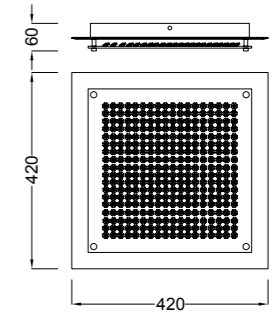

4582 Cromo-Chrome
LED 21W 4000K 2100lm