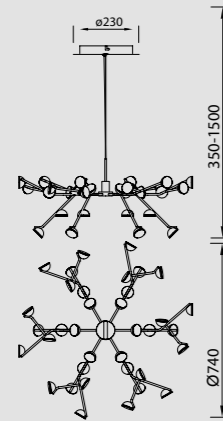

ADN

6260 Blanco mate-Matte white
LED 100W 3000K 7250lm

8651 Blanco mate-Matte white
LED 108W 3000K 7250lm
Dimmable