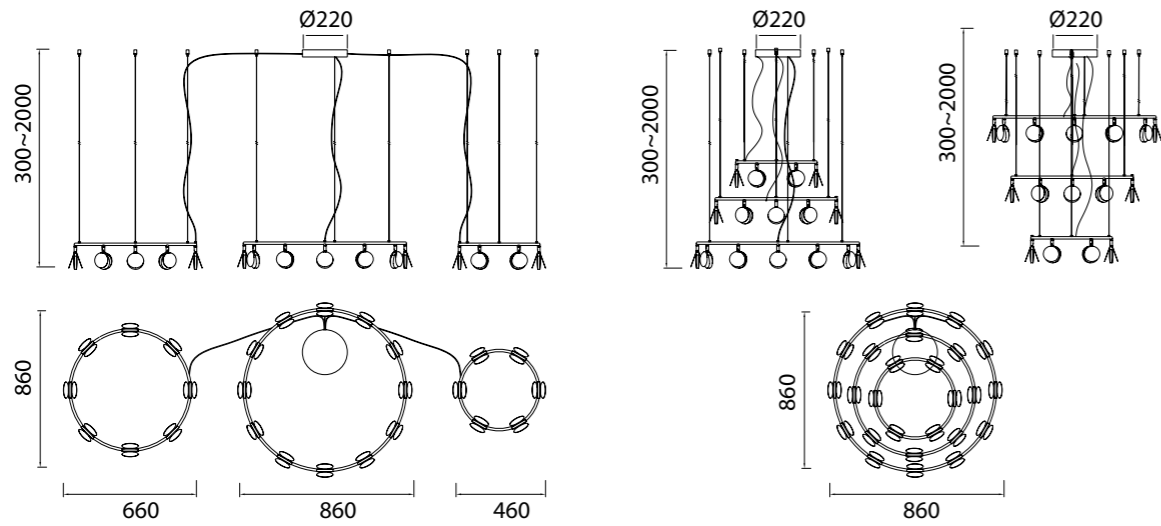

SHELL

by Kuzurman Polina

SHELL

7355 Oro-Gold
LED 120W 3000K 6360lm

Metal-Metal 220-240V~ 50/60Hz CRI≥ 80

SHELL

Lámpara-Pendant lamp

7261 Oro-Gold
LED 40W 3000K 2120lm