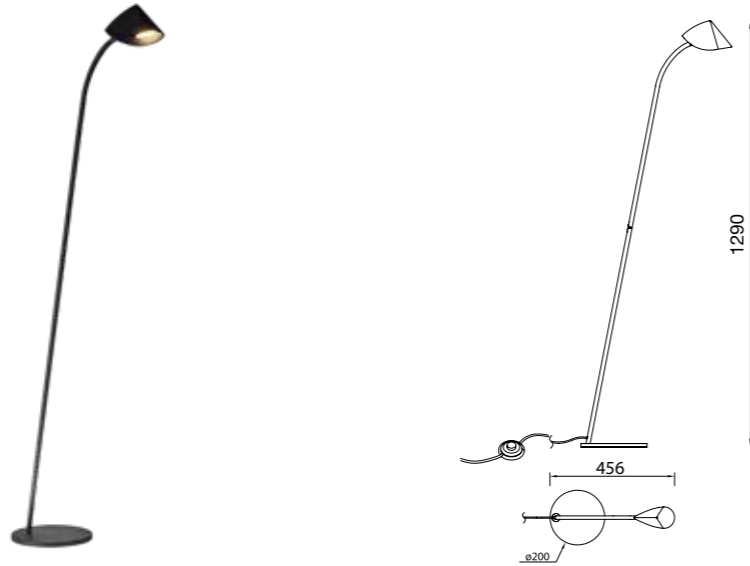

CAPUCCINA

7585 Negro-Black
LED 8,5W 3000K 600lm