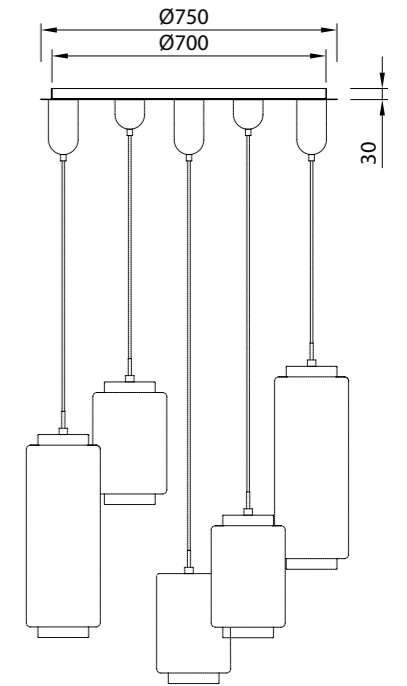

Florón-Rosette

6501 Cromo-Chrome 3L

6500 Cromo-Chrome 5L

MODO DE USO