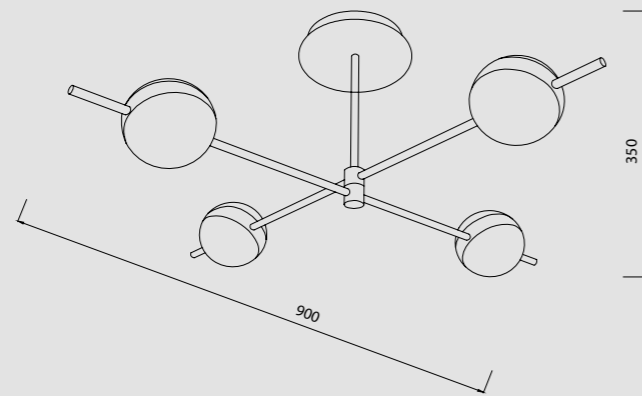

CUBA

7162 Oro/Negro-Gold/Black
LED 32W 3000K 2400lm

Metal/Acrílico-Metal/Acrylic 220-240V~ 50/60Hz CRI ≥80