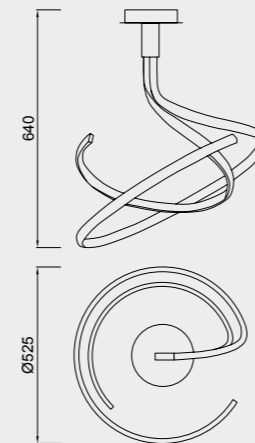

4998 Plata cromo-Silver chrome
LED 50W 3000K 4000lm
220/240V
Dimmable Phase Cut

4981 Plata cromo-Silver chrome
LED 50W 3000K 4000lm
100/240V

4995 Plata cromo-Silver chrome
LED 40W 3000K 3200lm
220/240V
Dimmable Phase Cut

5826 Forja-Brown oxide
LED 40W 2800K 3200lm
220/240V
Dimmable Phase Cut

4980 Plata cromo-Silver chrome
LED 40W 3000K 3200lm
100/240V

5360 Forja-Brown oxide
LED 40W 2800K 3200lm
100/240V

Aluminio/Acrílico/Acero-Aluminium/Acrylic/Steel 220-240V~ 50/60Hz CRI≥ 80