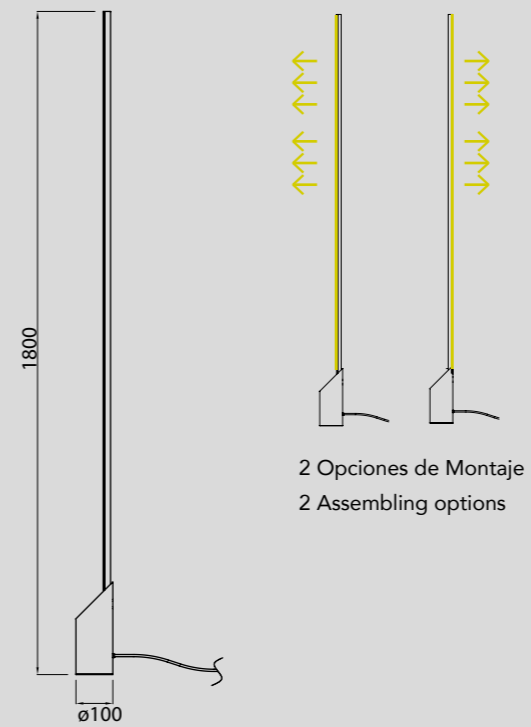

Acero/Steel 220-240V~ 50/60Hz CRI≥ 80

Acero/Steel 220-240V~ 50/60Hz CRI≥ 80