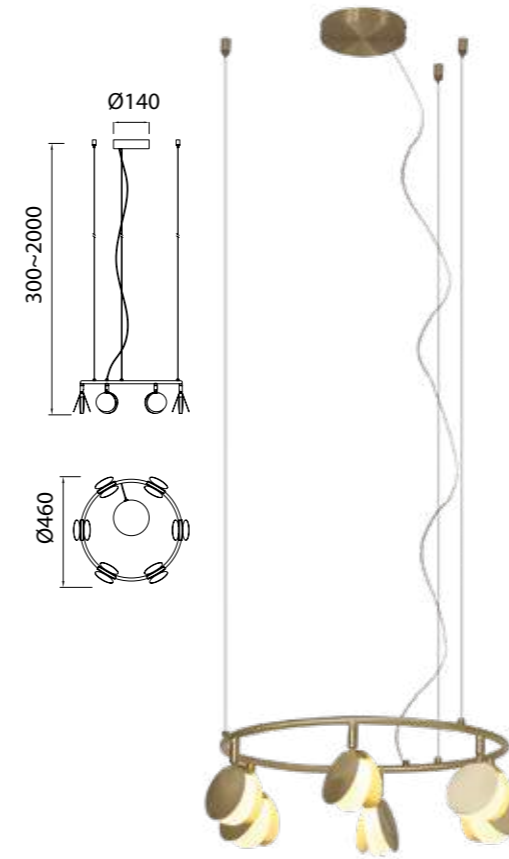

SHELL

Lámpara-Pendant lamp

7261 Oro-Gold
LED 40W 3000K 2120lm

7262 Oro-Gold
LED 30W 3000K 1590lm

Metal-Metal 220-240V~ 50/60Hz CRI≥ 80