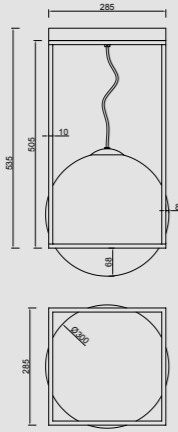

7604 Negro-Black
1LxE27 (no incl)