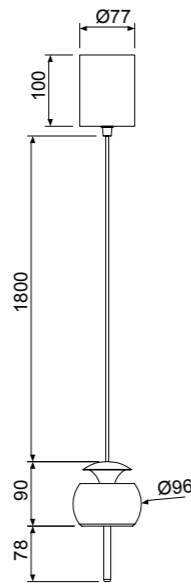

8407 Cromo negro-Black chrome
LED 12W 3000K 1000lm