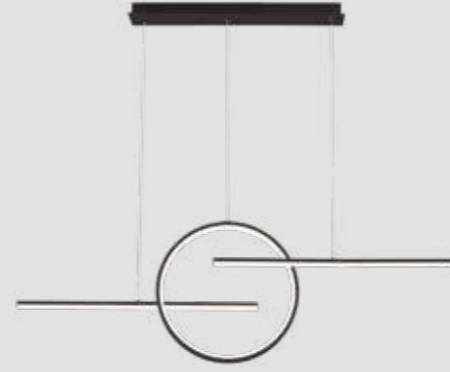

7140 Negro-Black
LED 50W 3000K 4000lm