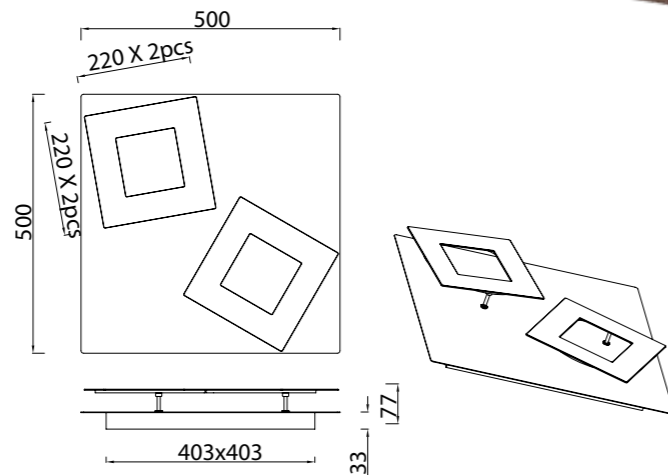

DALIA

by Mantra team

DALIA

8160 Blanco-White
LED 48W 3000K 3360lm

8161 Blanco+oro-White+gold
LED 48W 3000K 3360lm

8162 Negro+oro-Black+gold
LED 48W 3000K 3360lm

8163 Corten+oro-Corten+gold
LED 48W 3000K 3360lm