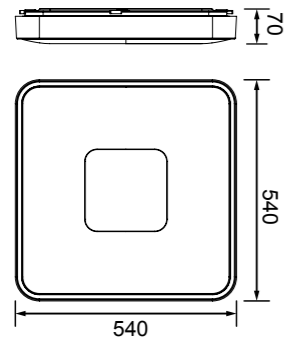

7921 Madera-Wood
LED 80W 2700K-5000K 3900lm

7918 Madera-Wood
LED 100W 2700K-5000K 4900lm