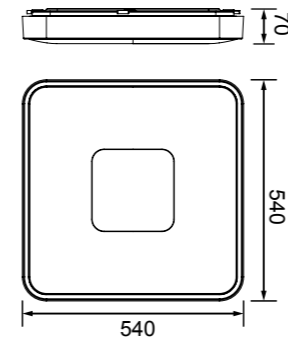

7920 Negro-Black
LED 80W 2700K-5000K 3900lm

7917 Negro-Black
LED 100W 2700K-5000K 4900lm