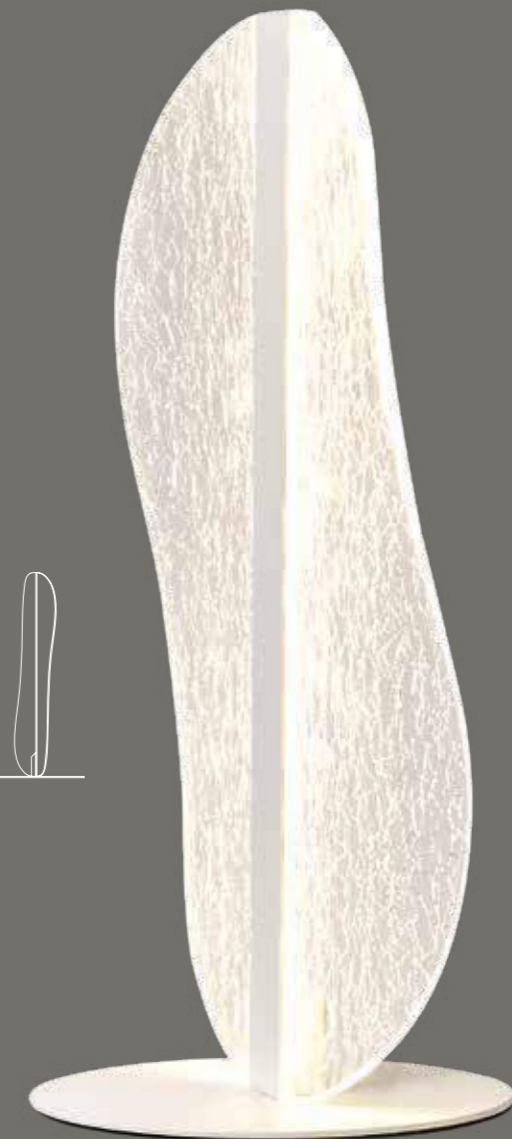

Metal/Acrílico-Metal/Acrylic 220-240V~ 50/60Hz CRI≥ 80