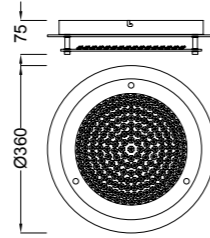

5091 Cromo-Chrome
LED 18W 4000K 1800lm