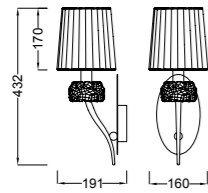

LOEWE

4735 Cuero/Blanco-Antique brass/White
1 x E14 máx. 20W LED (no incl)