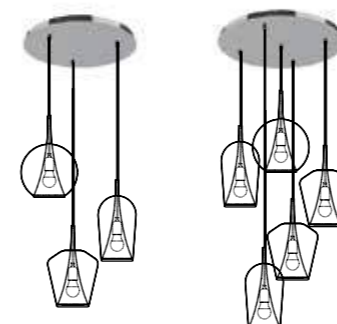

FLORÓN TECHO 7L - CEILING CUP 7L

- **8263**
  Blanco-White
- **8273**
  Cromo-Chrome
- **8268**
  Oro-Gold
- **8517**
  Negro-Black