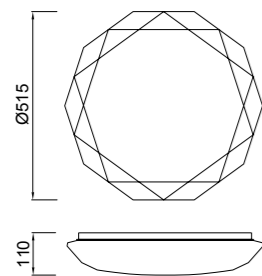

5971 Blanco-White
LED 36W 5000K 2700lm

Metal/Acrílico-Metal/Acrylic 220-240V~ 50/60Hz

QUATRO II

Plafón-Ceiling lamp

6242 Blanco-White
LED 60W 3000K 3800lm

6241 Blanco-White
LED 45W 3000K 2800lm

6240 Blanco-White
LED 30W 3000K 1800lm