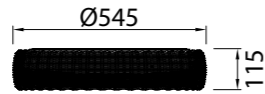

by José Ignacio Ballester

KILIMANJARO

Plafón-Ceiling lamp

8193 Ratan-Rattan
LED 50W 2700K-4000K-5000K 3800lm

8194 Ratan-Rattan
LED 36W 2700K-4000K-5000K 2450lm

8195 Ratan-Rattan
LED 24W 2700K-4000K-5000K 1700lm