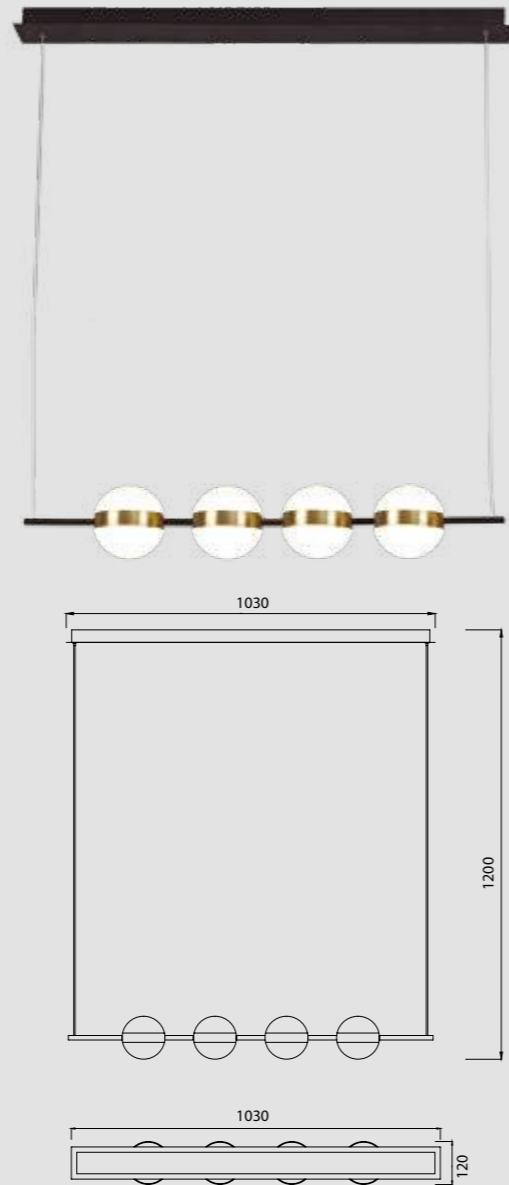

7146 Negro-Black
LED 24W 3000K 900lm

Aluminio/Silicona/Metal-Aluminium/Silicone/Metal 220-240V~ 50/60Hz CRI≥ 80

CUBA

7160 Oro/Negro-Gold/Black
LED 32W 3000K 2400lm

7161 Oro/Negro-Gold/Black
LED 32W 3000K 2400lm