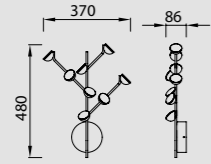

ADN

6264 Blanco mate-Matte white
LED 24W 3000K1600lm

6416 Blanco mate-Matte white
LED 72W 3000K 4600lm

8653 Blanco mate-Matte white
LED 72W 3000K 4600lm
Dimmable