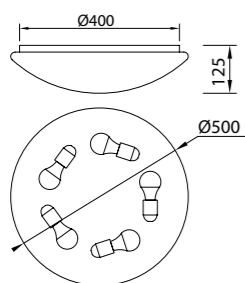

ZERO E27

Metal/Acrílico-Metal/Acrylic 100-240V~ 50/60Hz