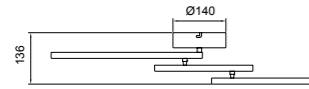

7233 Oro-Gold
LED 40W 3000K 3000lm

Aplique/Plafón/Wall Ceiling lamp