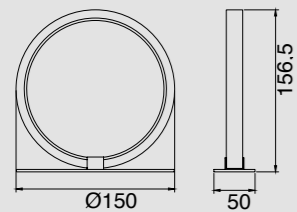

7195 Blanco-White
LED 8W 3000K 380lm

7145 Negro-Black
LED 8W 3000K 380lm