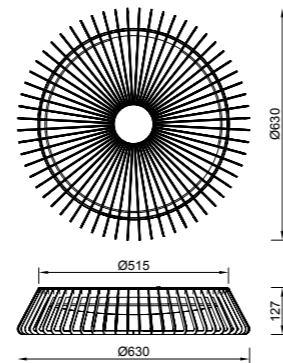

MODO DE USO

HIMALAYA

by Santiago Sevillano Studio

HIMALAYA

Plafón-Ceiling lamp

7963 Blanco-White
LED 80W 2700K-5000K 3500lm

7964 Madera-Wood
LED 80W 2700K-5000K 3500lm

7965 Negro-Black
LED 80W 2700K-5000K 3500lm