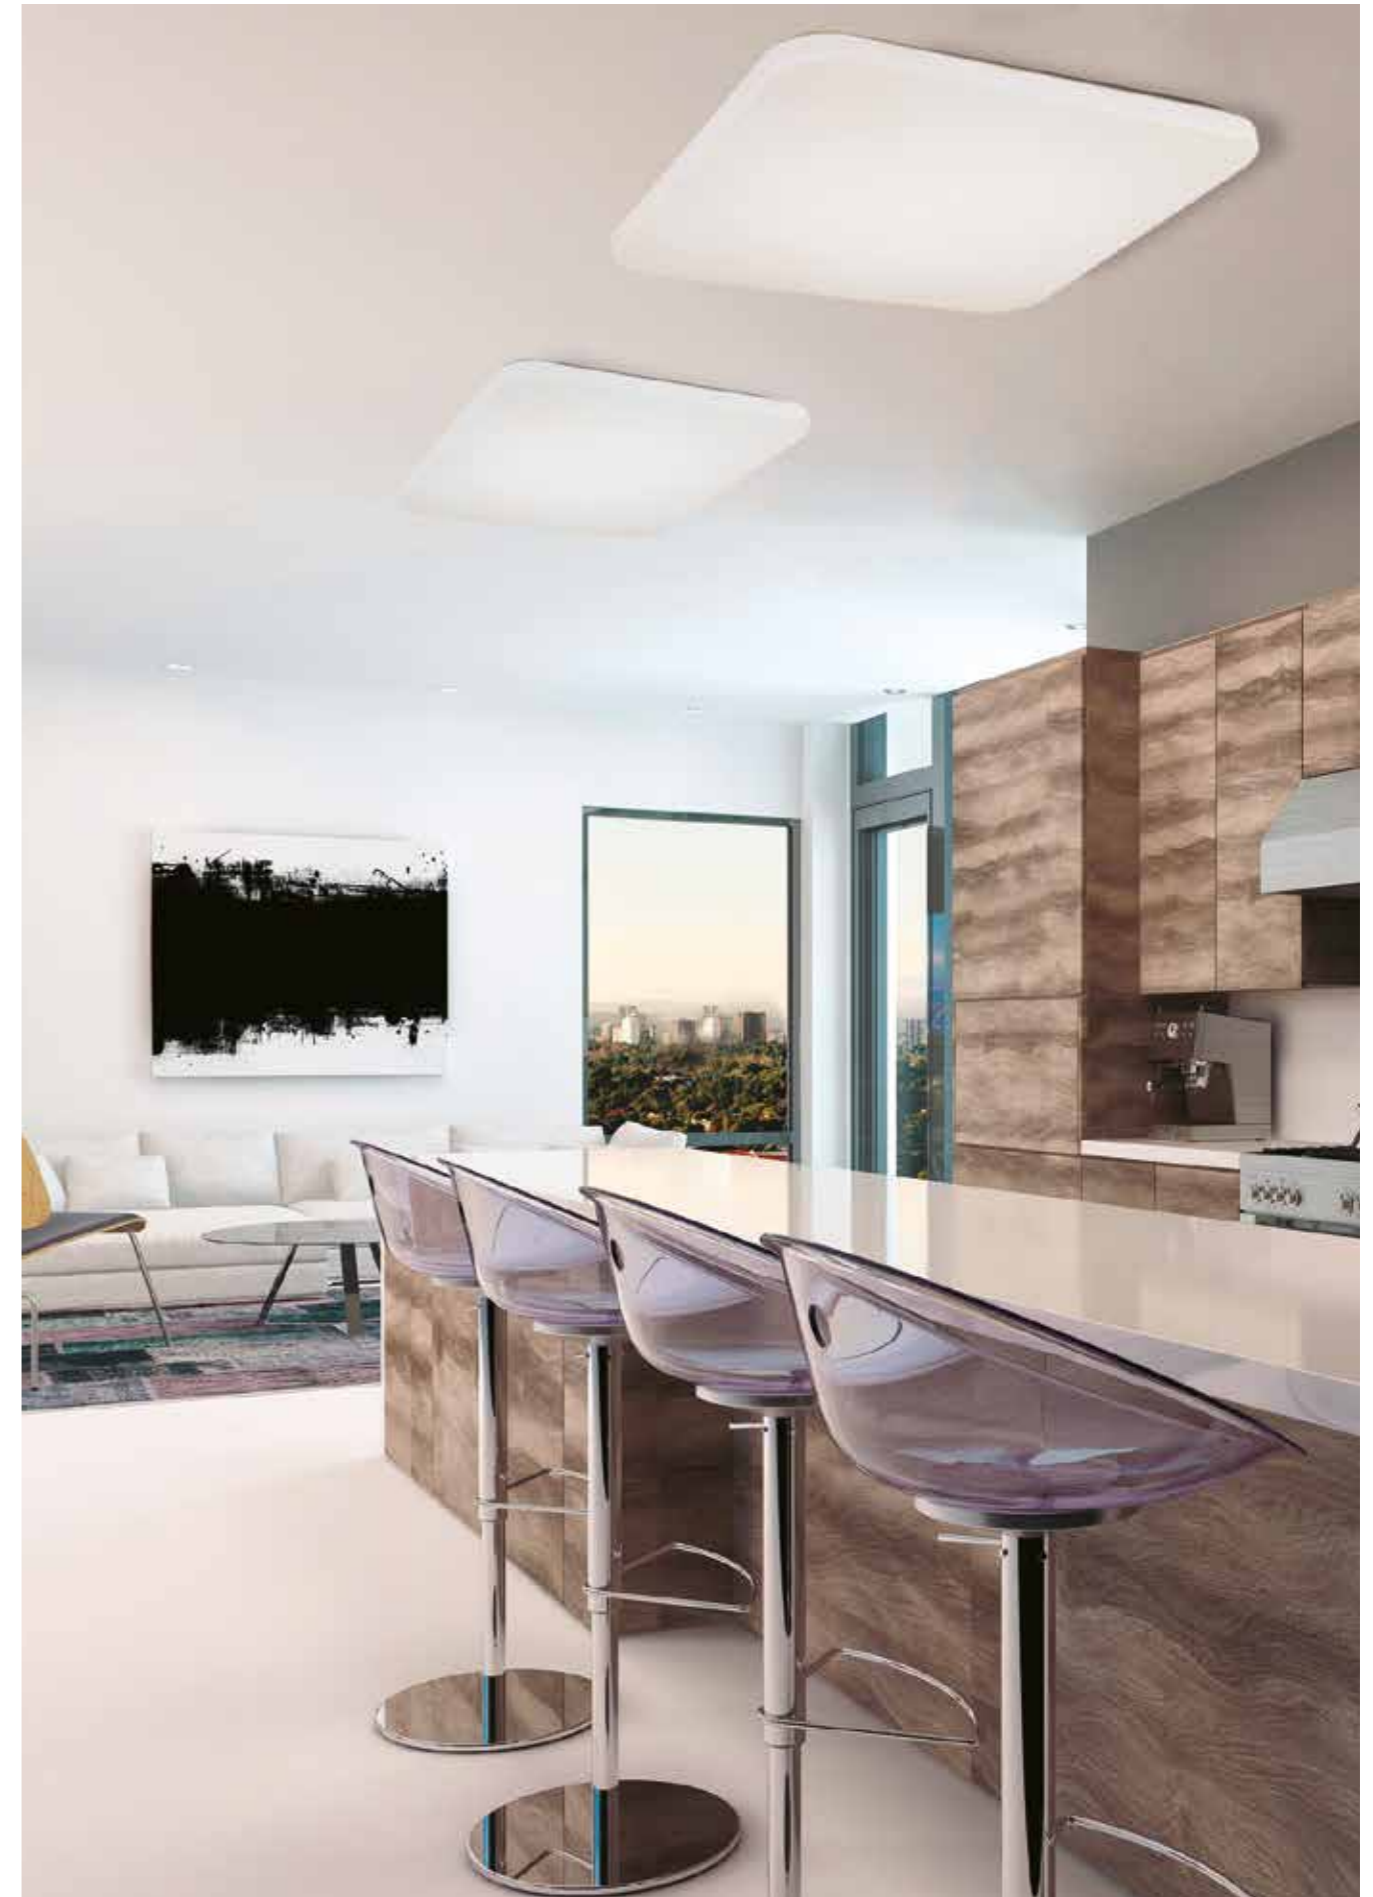

QUATRO II

Plafón-Ceiling lamp

6242 Blanco-White
LED 60W 3000K 3800lm

6241 Blanco-White
LED 45W 3000K 2800lm

6240 Blanco-White
LED 30W 3000K 1800lm

6245 Blanco-White
LED 60W 5000K 4000lm

6244 Blanco-White
LED 45W 5000K 3000lm

6243 Blanco-White
LED 30W 5000K 2000lm