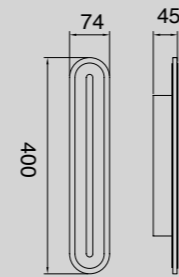

8508 Blanco-White
LED 12W 4000K 1000lm