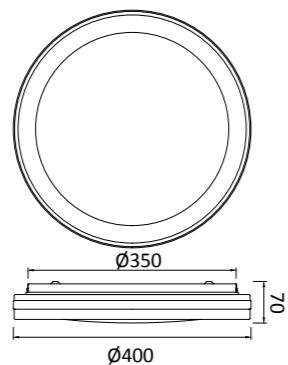

MODO DE USO

Dimmable

PC/Acrílico-PC/Acrylic 220-240V~ 50/60Hz CRI≥ 80 -R00138 Incluido