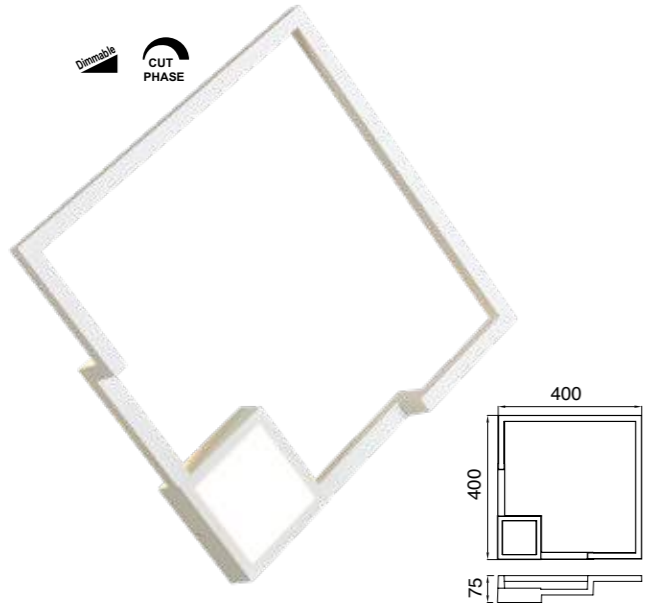

7668 Blanco-White
LED 25W 3000K 1370lm

7669 Blanco-White
LED 25W 3000K 1370lm
Dimmable Phase Cut