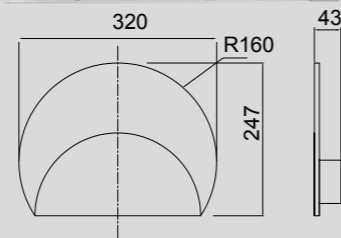

MÁRMOL

MÁRMOL

8502 Blanco-White
Decorado mármol/Decorated marble
LED 20W 3000K 1800lm

8503 Blanco-White
Decorado mármol/Decorated marble
LED 12W 3000K 1080lm

8507 Blanco-White
Decorado mármol/Decorated marble
LED 30W 3000K 2100lm