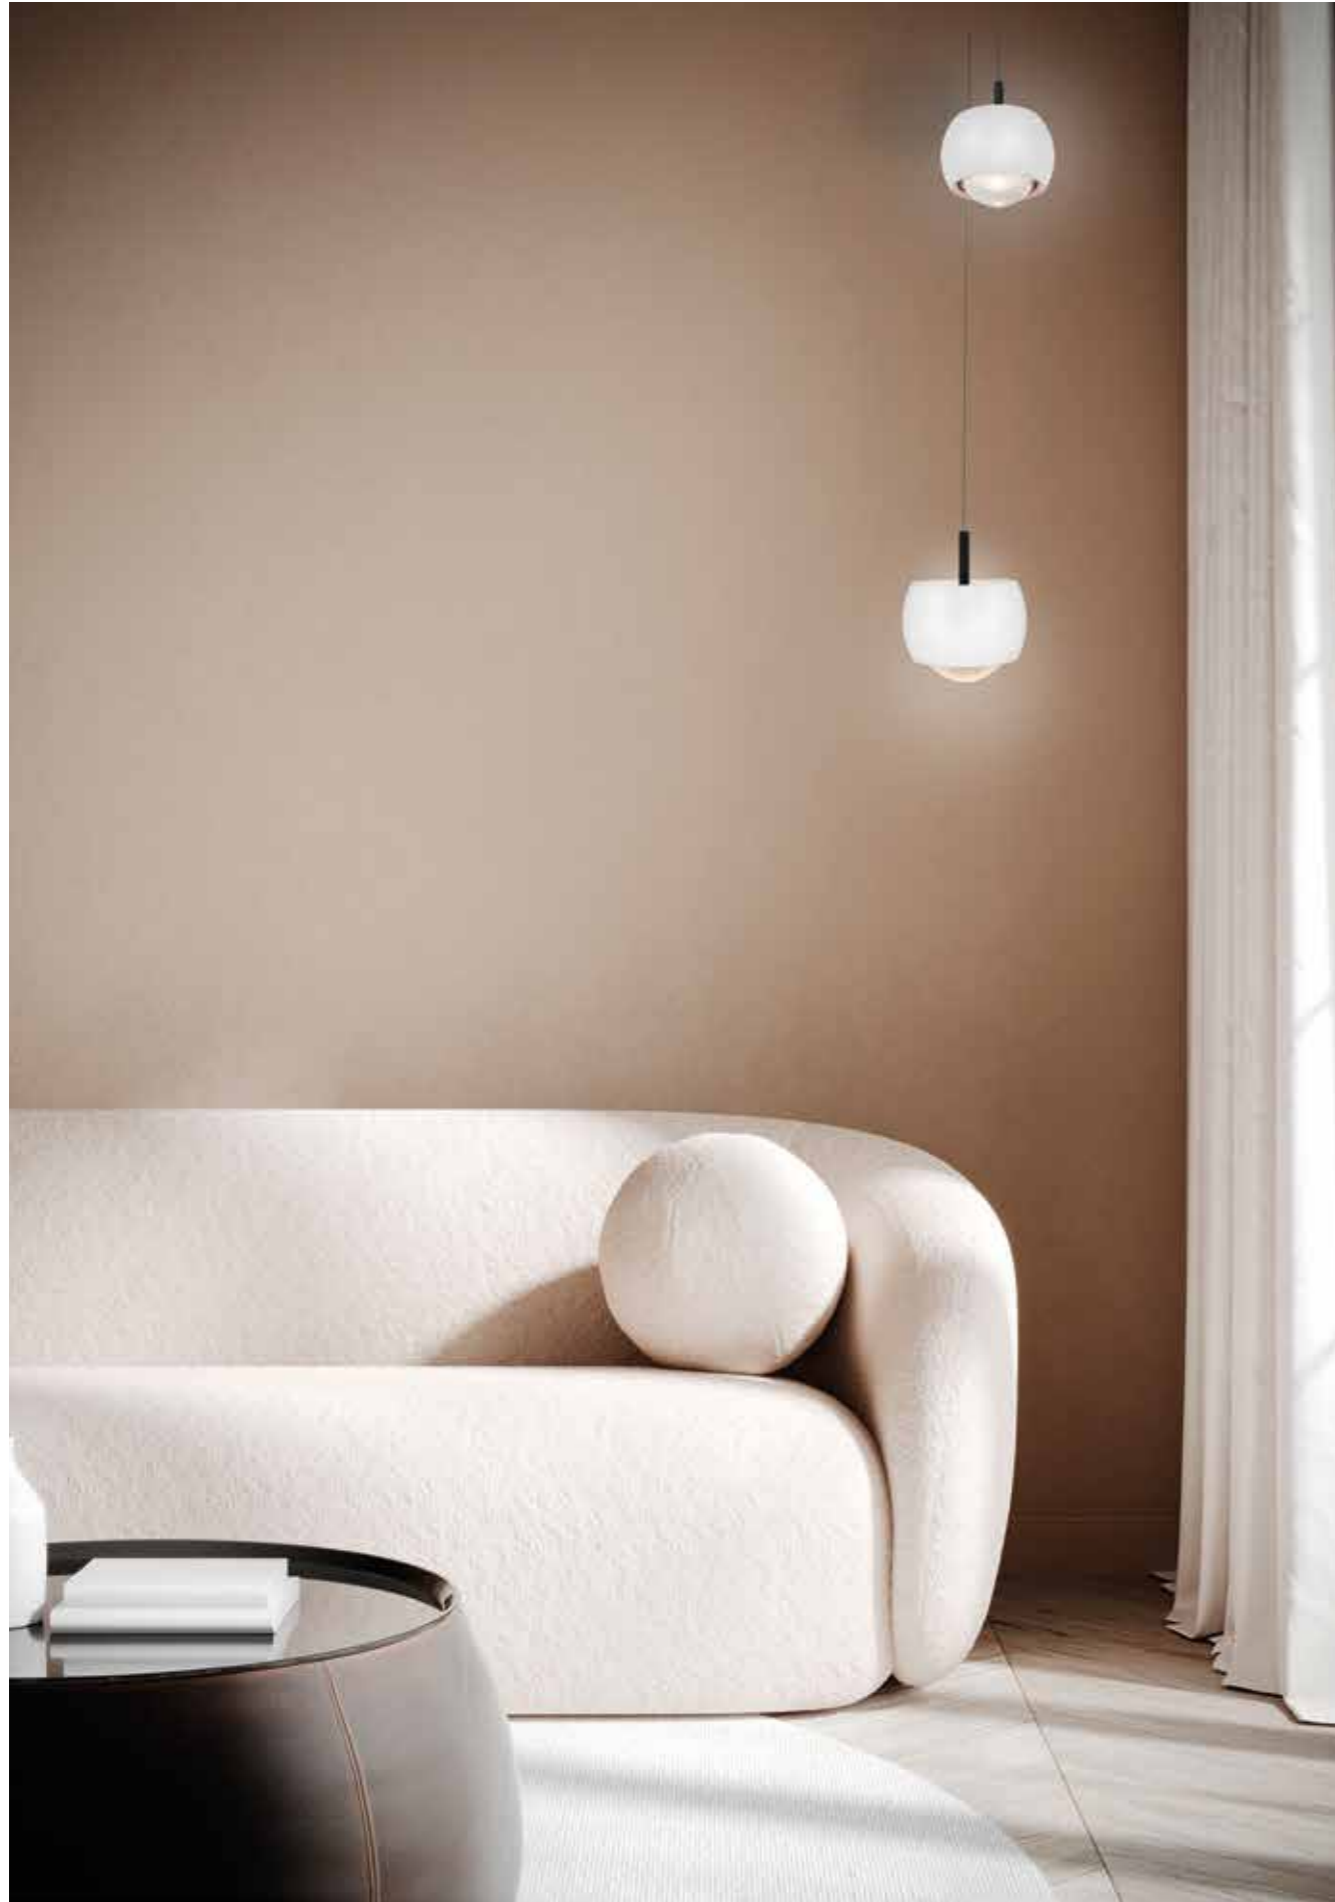

8408 Café-Coffee

8406 Negro-Black

ROLLER

ROLLER

ROLLER

8409 Naranja-Orange
LED 12W 3000K 450lm

8411 Café-Coffee
LED 12W 3000K 450lm

8412 Cromo negro-Black chrome
LED 12W 3000K 450lm