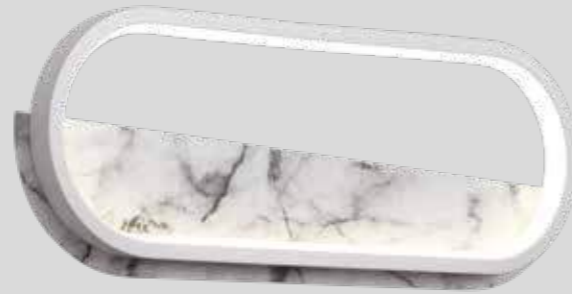

MÁRMOL

8502 Blanco-White
Decorado mármol/Decorated marble
LED 20W 3000K 1800lm

8503 Blanco-White
Decorado mármol/Decorated marble
LED 12W 3000K 1080lm