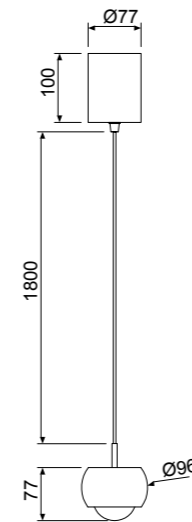

8408 Café-Coffee
LED 12W 3000K 1000lm

8541 Oro-Gold
LED 12W 3000K 1000lm