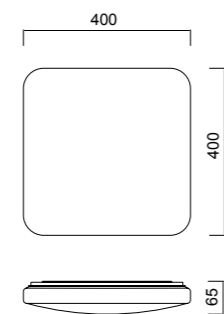

QUATRO II

Plafón-Ceiling lamp

6242 Blanco-White
LED 60W 3000K 3800lm

6241 Blanco-White
LED 45W 3000K 2800lm

6240 Blanco-White
LED 30W 3000K 1800lm

6245 Blanco-White
LED 60W 5000K 4000lm

6244 Blanco-White
LED 45W 5000K 3000lm

6243 Blanco-White
LED 30W 5000K 2000lm