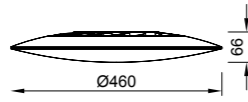

7978 Blanco-White
LED 50W 3000K 4150lm