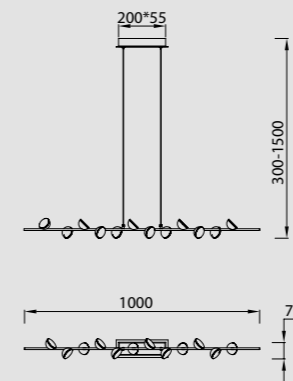

6261 Blanco mate-Matte white
LED 72W 3000K 4450lm

8652 Blanco mate-Matte white
LED 72W 3000K 4450lm
Dimmable

Aluminio-Aluminium 220-240V~ 50/60Hz CRI ≥80