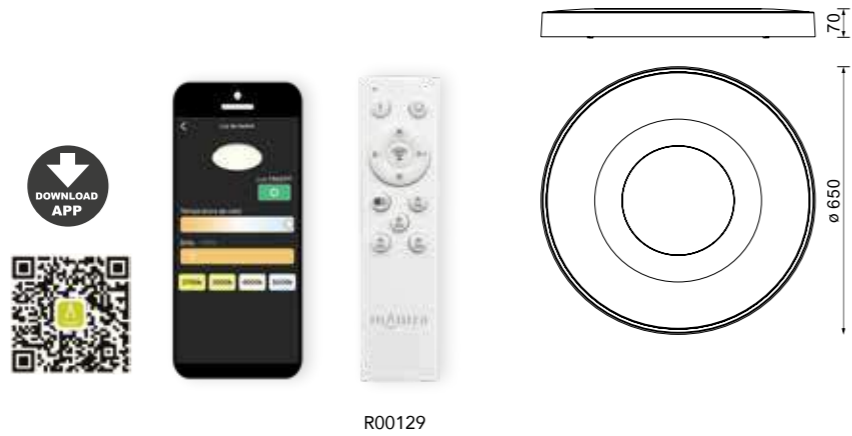

by Mantra Team

COIN

Plafón/Ceiling lamp

7560 Blanco-White
LED 100W 2700K-5000K 6000lm

7561 Negro-Black
LED 100W 2700K-5000K 6000lm

7562 Madera-Wood
LED 100W 2700K-5000K 6000lm

8036 Oro-Gold
LED 100W 2700K-5000K 6000lm