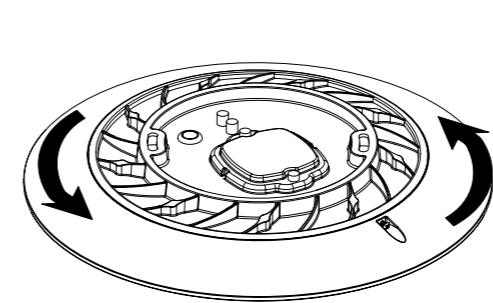

SLIM

7972 Blanco-White
LED 16W 3000K 1300lm

7971 Blanco-White
LED 16W 4000K 1400lm

7970 Blanco-White
LED 16W 5000K 1440lm

7975 Blanco-White
LED 24W 3000K 2050lm

7974 Blanco-White
LED 24W 4000K 2150lm

7973 Blanco-White
LED 24W 5000K 2200lm

7978 Blanco-White
LED 50W 3000K 4150lm

7977 Blanco-White
LED 50W 4000K 4250lm

7976 Blanco-White
LED 50W 5000K 4300lm

MODO DE USO