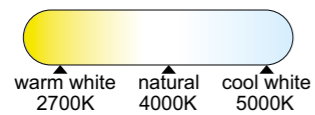

KILIMANJARO

Plafón-Ceiling lamp

8193 Ratan-Rattan
LED 50W 2700K-4000K-5000K 3800lm

8194 Ratan-Rattan
LED 36W 2700K-4000K-5000K 2450lm

8195 Ratan-Rattan
LED 24W 2700K-4000K-5000K 1700lm

MODO DE USO