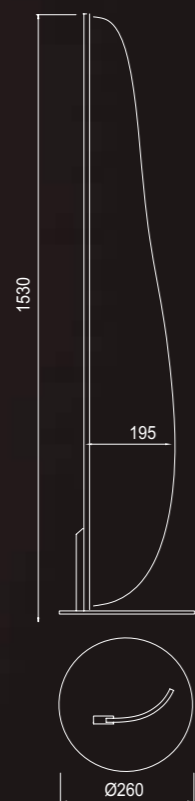

BIANCA

7838 Blanco-White
LED 20W 3000K 1200lm

7837 Blanco-White
LED 12W 3000K 700lm