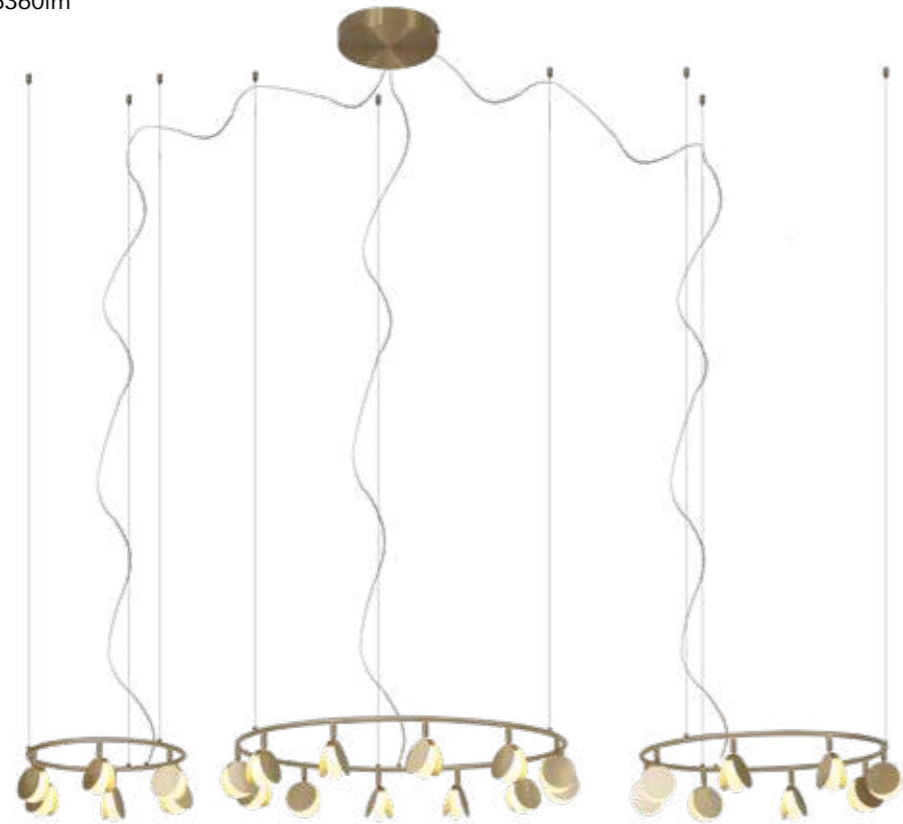

SHELL

by Kuzurman Polina

SHELL

7355 Oro-Gold
LED 120W 3000K 6360lm

Metal-Metal 220-240V~ 50/60Hz CRI≥ 80

SHELL

Lámpara-Pendant lamp

7261 Oro-Gold
LED 40W 3000K 2120lm