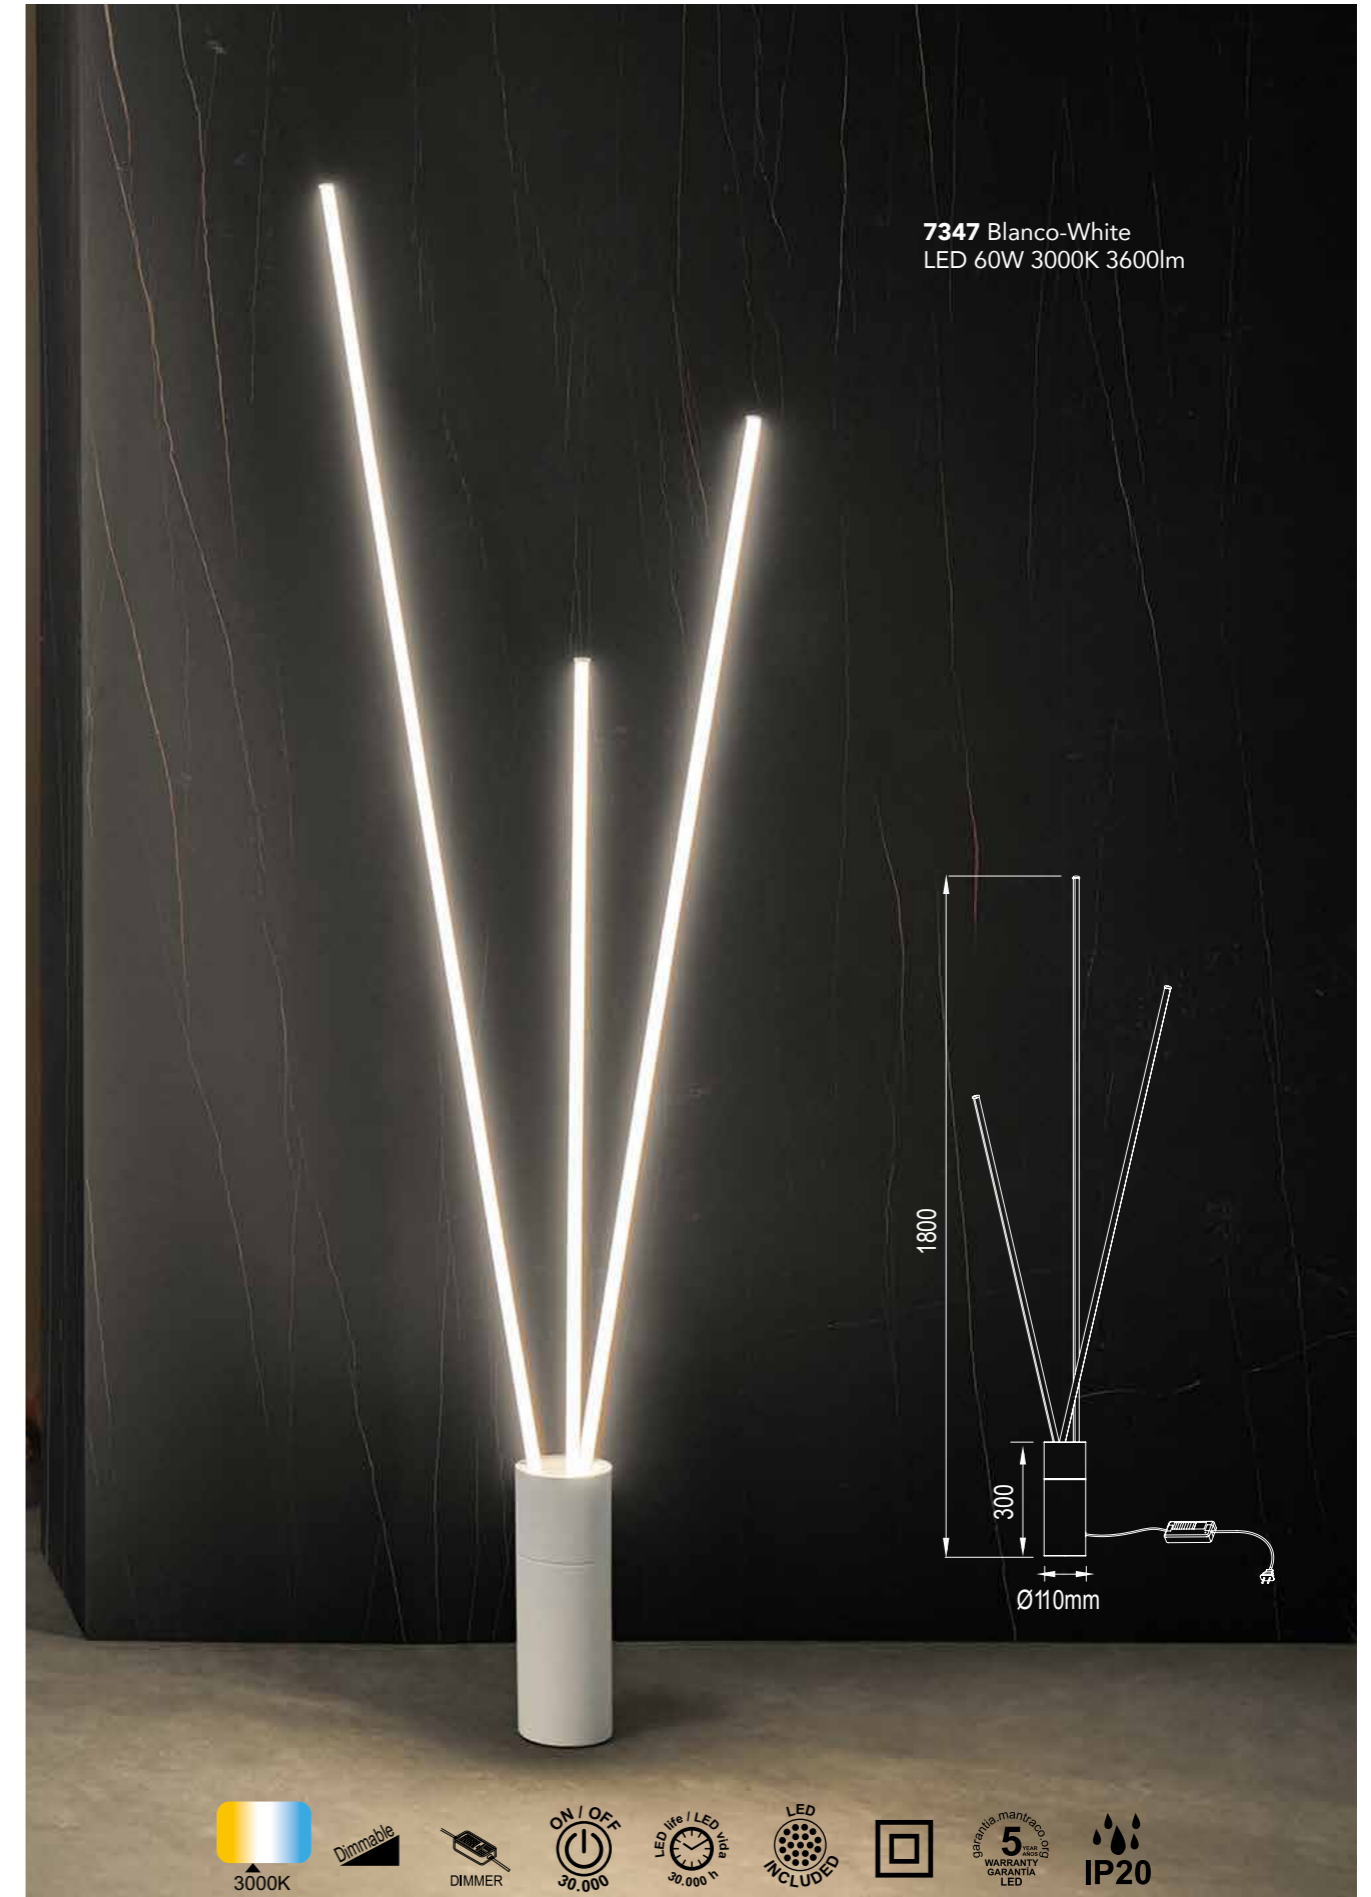

Acero/Steel 220-240V~ 50/60Hz CRI≥ 80