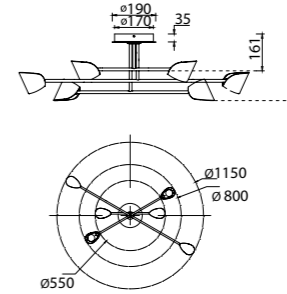

7585 Negro-Black
LED 8,5W 3000K 600lm

7584 Negro-Black
LED 8,5W 3000K 610lm

7587 Negro-Black
LED 8,5W 3000K 610lm

7578 Negro-Black
LED 61,5W 3000K 4000lm

7579 Negro-Black
LED 45W 3000K 3100lm

7580 Negro-Black
LED 44,5W 3000K 3100lm