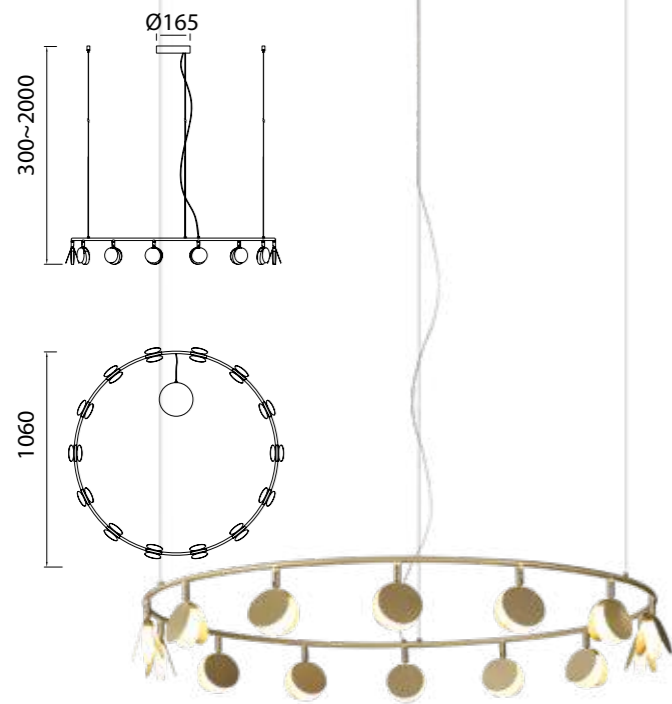

7357 Oro-Gold
LED 60W 3000K 3180lm

Metal-Metal 220-240V~ 50/60Hz CRI≥ 80