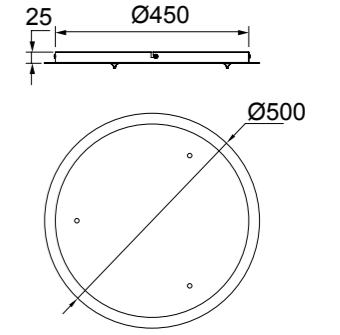

FLORÓN TECHO 3L - CEILING CUP 3L

- **8261**
  Blanco-White
- **8271**
  Cromo-Chrome
- **8266**
  Oro-Gold
- **8515**
  Negro-Black