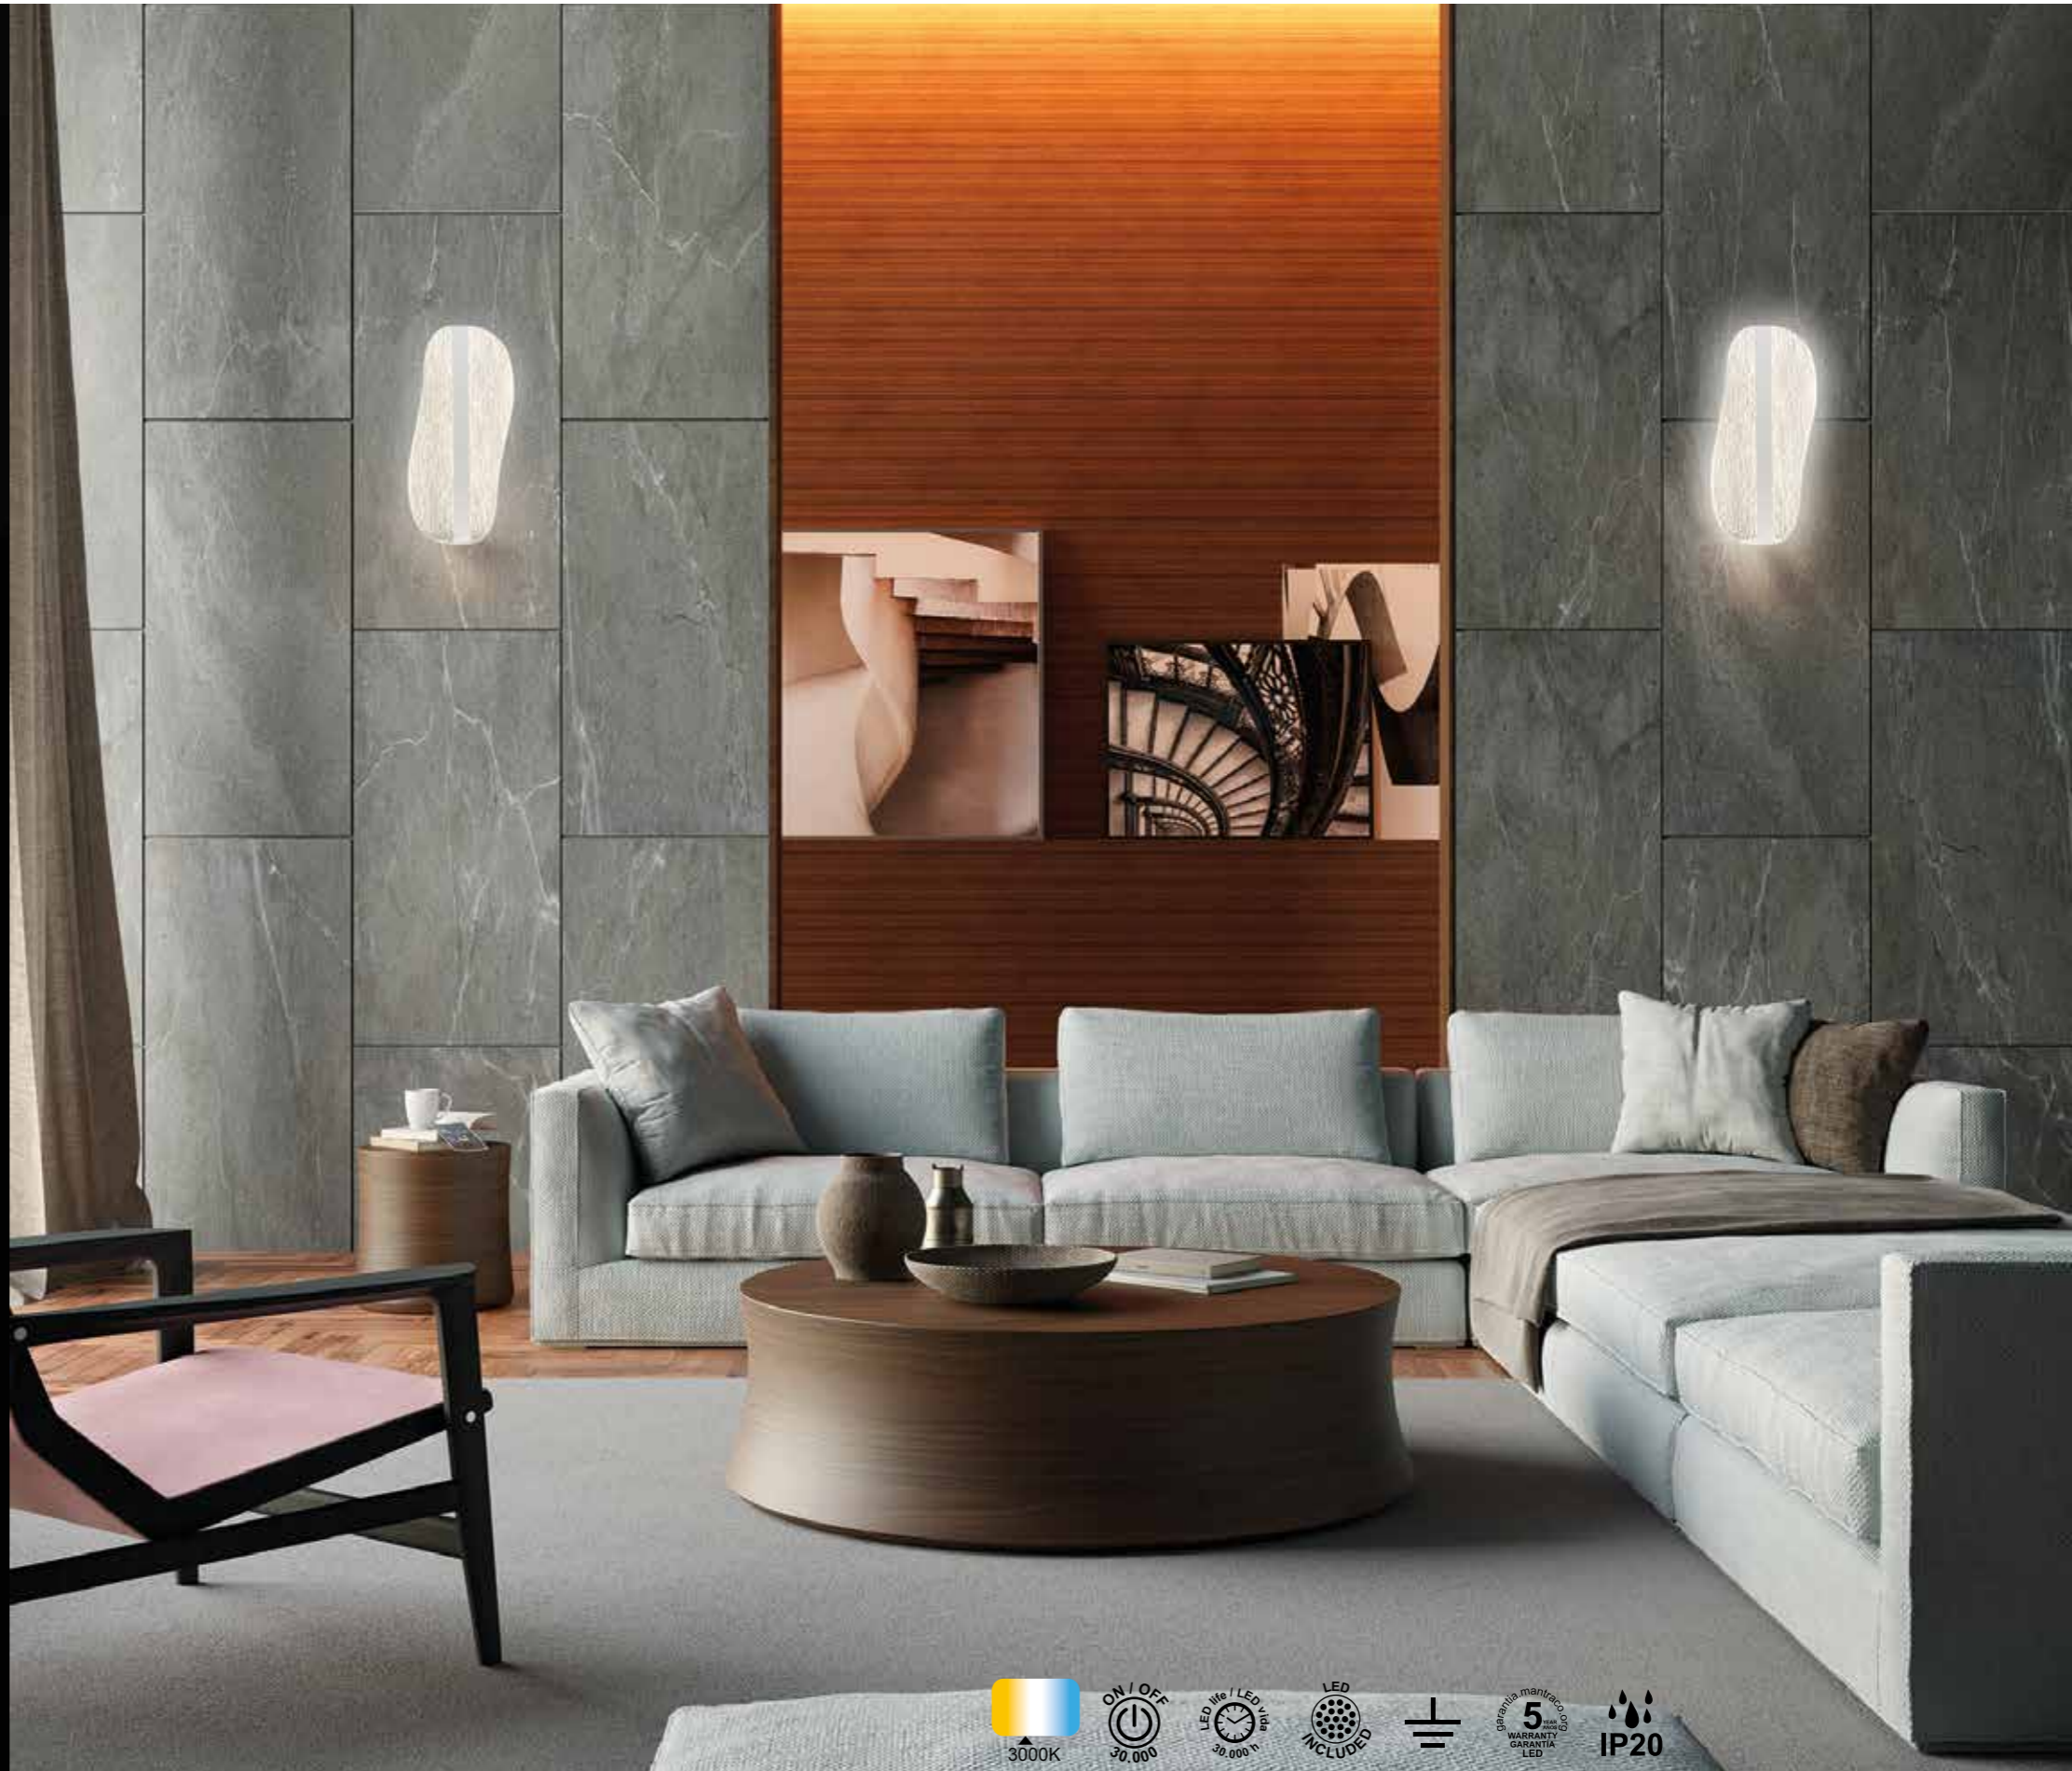

BIANCA

7767 Blanco-White
LED 15W 3000K 850lm

8211 Blanco-White Dimmable
LED 15W 3000K 850lm