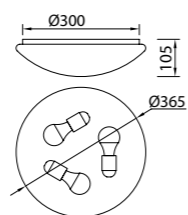

ZERO E27

Metal/Acrílico-Metal/Acrylic 100-240V~ 50/60Hz