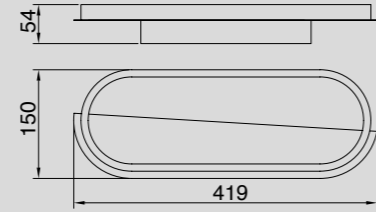

MÁRMOL

8502 Blanco-White
Decorado mármol/Decorated marble
LED 20W 3000K 1800lm

8503 Blanco-White
Decorado mármol/Decorated marble
LED 12W 3000K 1080lm