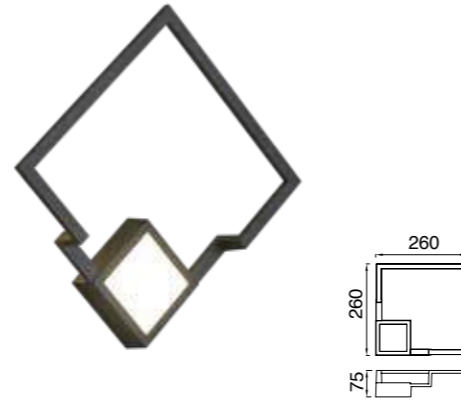

7682 Negro-Black
LED 17,5W 3000K 1150lm

7683 Negro-Black
LED 17,5W 3000K 1150lm
Dimmable Phase Cut