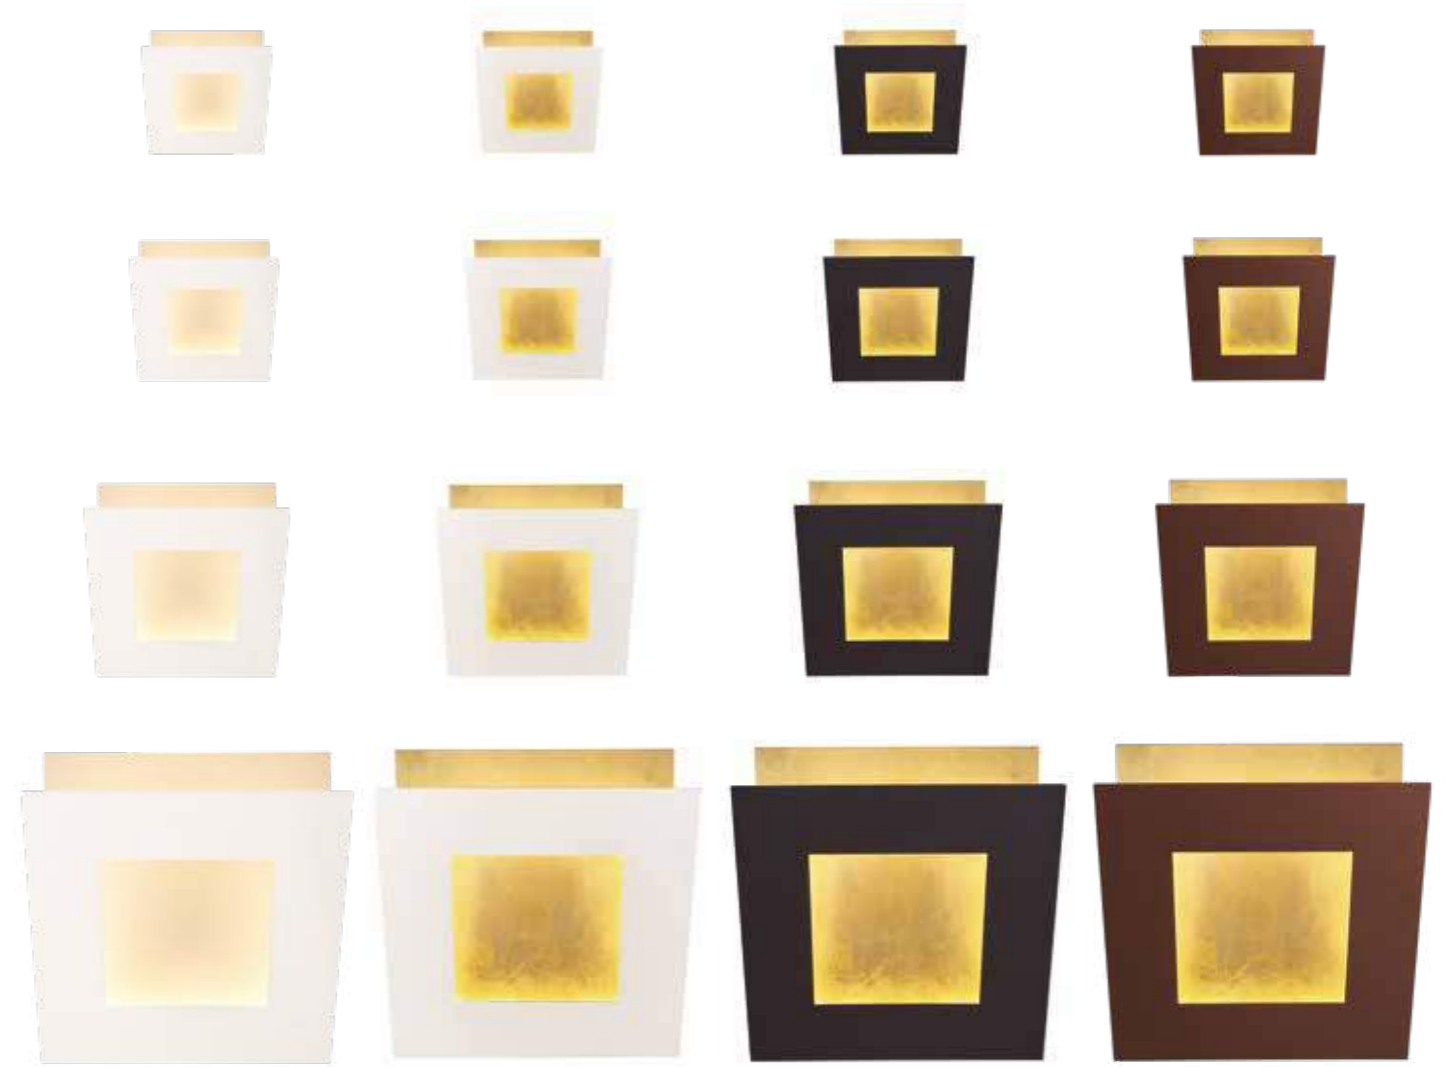

Aluminio-Aluminium 220-240V~ 50/60Hz CRI≥ 80

DALIA

DALIA

Aplique-Wall lamp

Aplique/Wall lamp

Blanco-White Blanco+Oro-White+Gold Negro+Oro-Black+Gold Corten+Oro-Corten+Gold

REFERENCE	K	LED WATT	LUMENS	FINISH	SIZES	MOTION-ROTATE
8110	3000K	12W	840lm	Blanco-White	140 x 140	
8111	3000K	12W	840lm	Blanco+Oro-White+Gold	140 x 140	
8112	3000K	12W	840lm	Negro+Oro-Black+Gold	140 x 140	
8113	3000K	12W	840lm	Corten+Oro-Corten+Gold	140 x 140	
8114	3000K	18W	1260lm	Blanco-White	180 x 180	
8115	3000K	18W	1260lm	Blanco+Oro-White+Gold	180 x 180	
8116	3000K	18W	1260lm	Negro+Oro-Black+Gold	180 x 180	
8117	3000K	18W	1260lm	Corten+Oro-Corten+Gold	180 x 180	
8118	3000K	24W	1680lm	Blanco-White	220 x 220	
8119	3000K	24W	1680lm	Blanco+Oro-White+Gold	220 x 220	
8120	3000K	24W	1680lm	Negro+Oro-Black+Gold	220 x 220	
8121	3000K	24W	1680lm	Corten+Oro-Corten+Gold	220 x 220	
8143	3000K	40W	2800lm	Blanco-White	400 x 400	
8144	3000K	40W	2800lm	Blanco+Oro-White+Gold	400 x 400	
8145	3000K	40W	2800lm	Negro+Oro-Black+Gold	400 x 400	
8146	3000K	40W	2800lm	Corten+Oro-Corten+Gold	400 x 400	