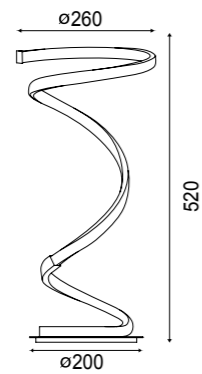

HELIX

by Santiago Sevillano Studio

HELIX

Sobremesa-Table lamp

6103 Plata cromo-Silver chrome
LED 20W 3000K 1600lm

6104 Negro-Black
LED 20W 3000K 1600lm

HELIX

Pie de salón-Floor lamp