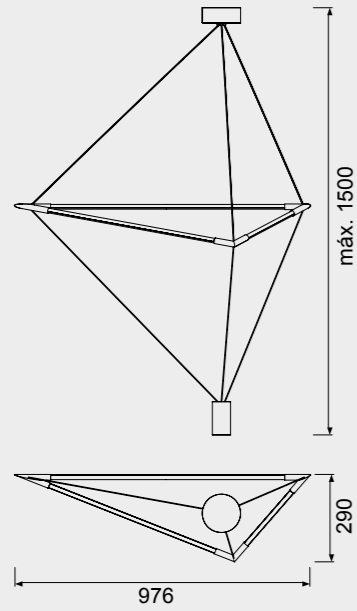

ELECTRA

by Mantra team

ELECTRA

8531 Negro/Cromo-Chrome/Black
LED 33W 3000K 2500lm

8533 Negro/Cromo-Chrome/Black
LED 21W 3000K 1600lm

MODO DE USO 

Aluminio/Acero-Aluminium/Steel 220-240V~ 50/60Hz CRI≥ 80

CALICE