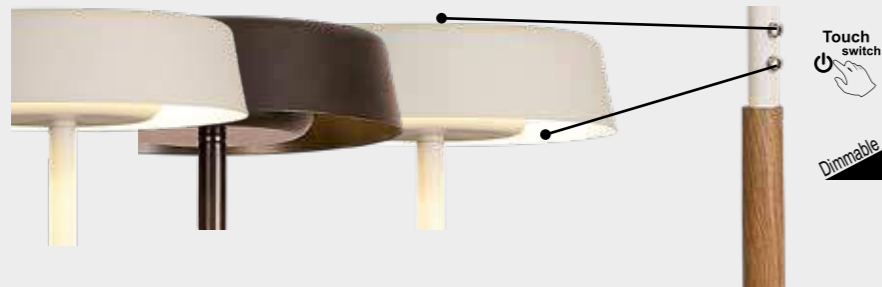

NOA II

8566 Blanco-White
LED 15+15W 3000K 2800lm

8567 Negro-Black
LED 15+15W 3000K 2800lm

8568 Blanco madera- Wood white
LED 15+15W 3000K 2800lm

MODO DE USO

Acero/Steel 220-240V~ 50/60Hz CRI≥ 80