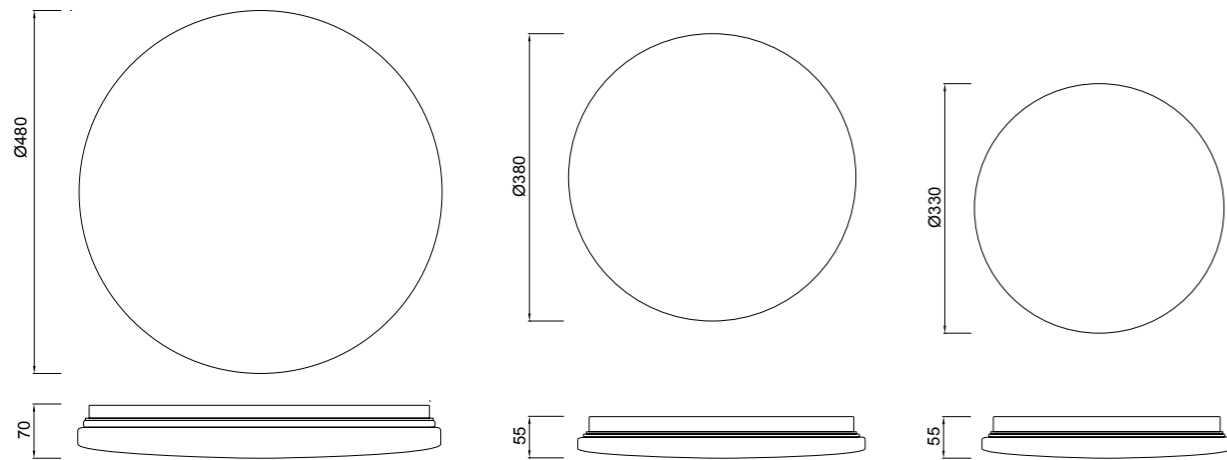

5940 Blanco-White
LED 50W 3000K 3700lm

5942 Blanco-White
LED 36W 3000K 2350lm

5944 Blanco-White
LED 24W 3000K 1600lm

5941 Blanco-White
LED 50W 5000K 3800lm

5943 Blanco-White
LED 36W 5000K 2450lm

5945 Blanco-White
LED 24W 5000K 1700lm

Metal/Acrílico-Metal/Acrylic 220-240V~ 50/60Hz