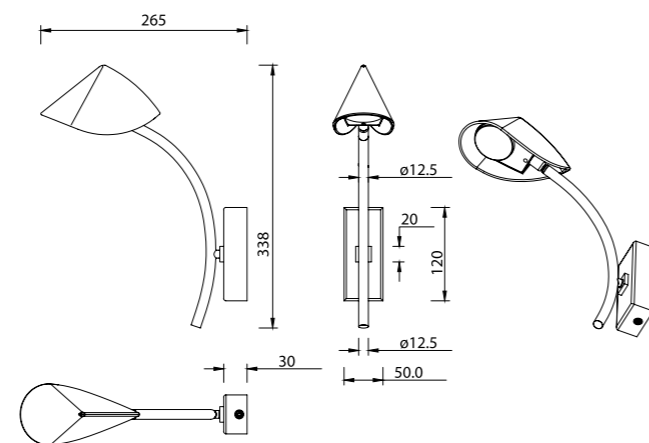

7581 Negro-Black
LED 45W 3000K 3200lm

7582 Negro-Black
LED 30W 3000K 2100lm

CAPUCCINA

Aplique-Wall lamp

7583 Negro-Black
LED 6W 3000K 530lm

CELLAR

by Santiago Sevillano Studio

7630 Negro-Black
11LxG4 máx. 5W LED (incl)