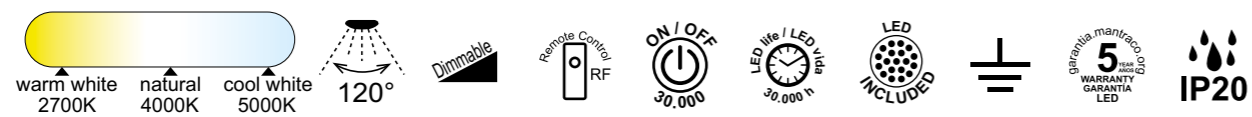

Metal/Acrílico/ABS-Metal/Acrylic/ABS 220-240V~ 50/60Hz CRI≥ 80 R00129 Incluido