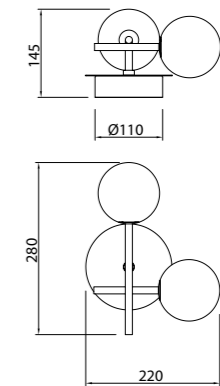

7634 Negro-Black
1LxG4 máx. 5W LED (incl)

7636 Negro-Black
1LxG4 máx. 5W LED (incl)

7635 Negro-Black
2LxG4 máx. 5W LED (incl)