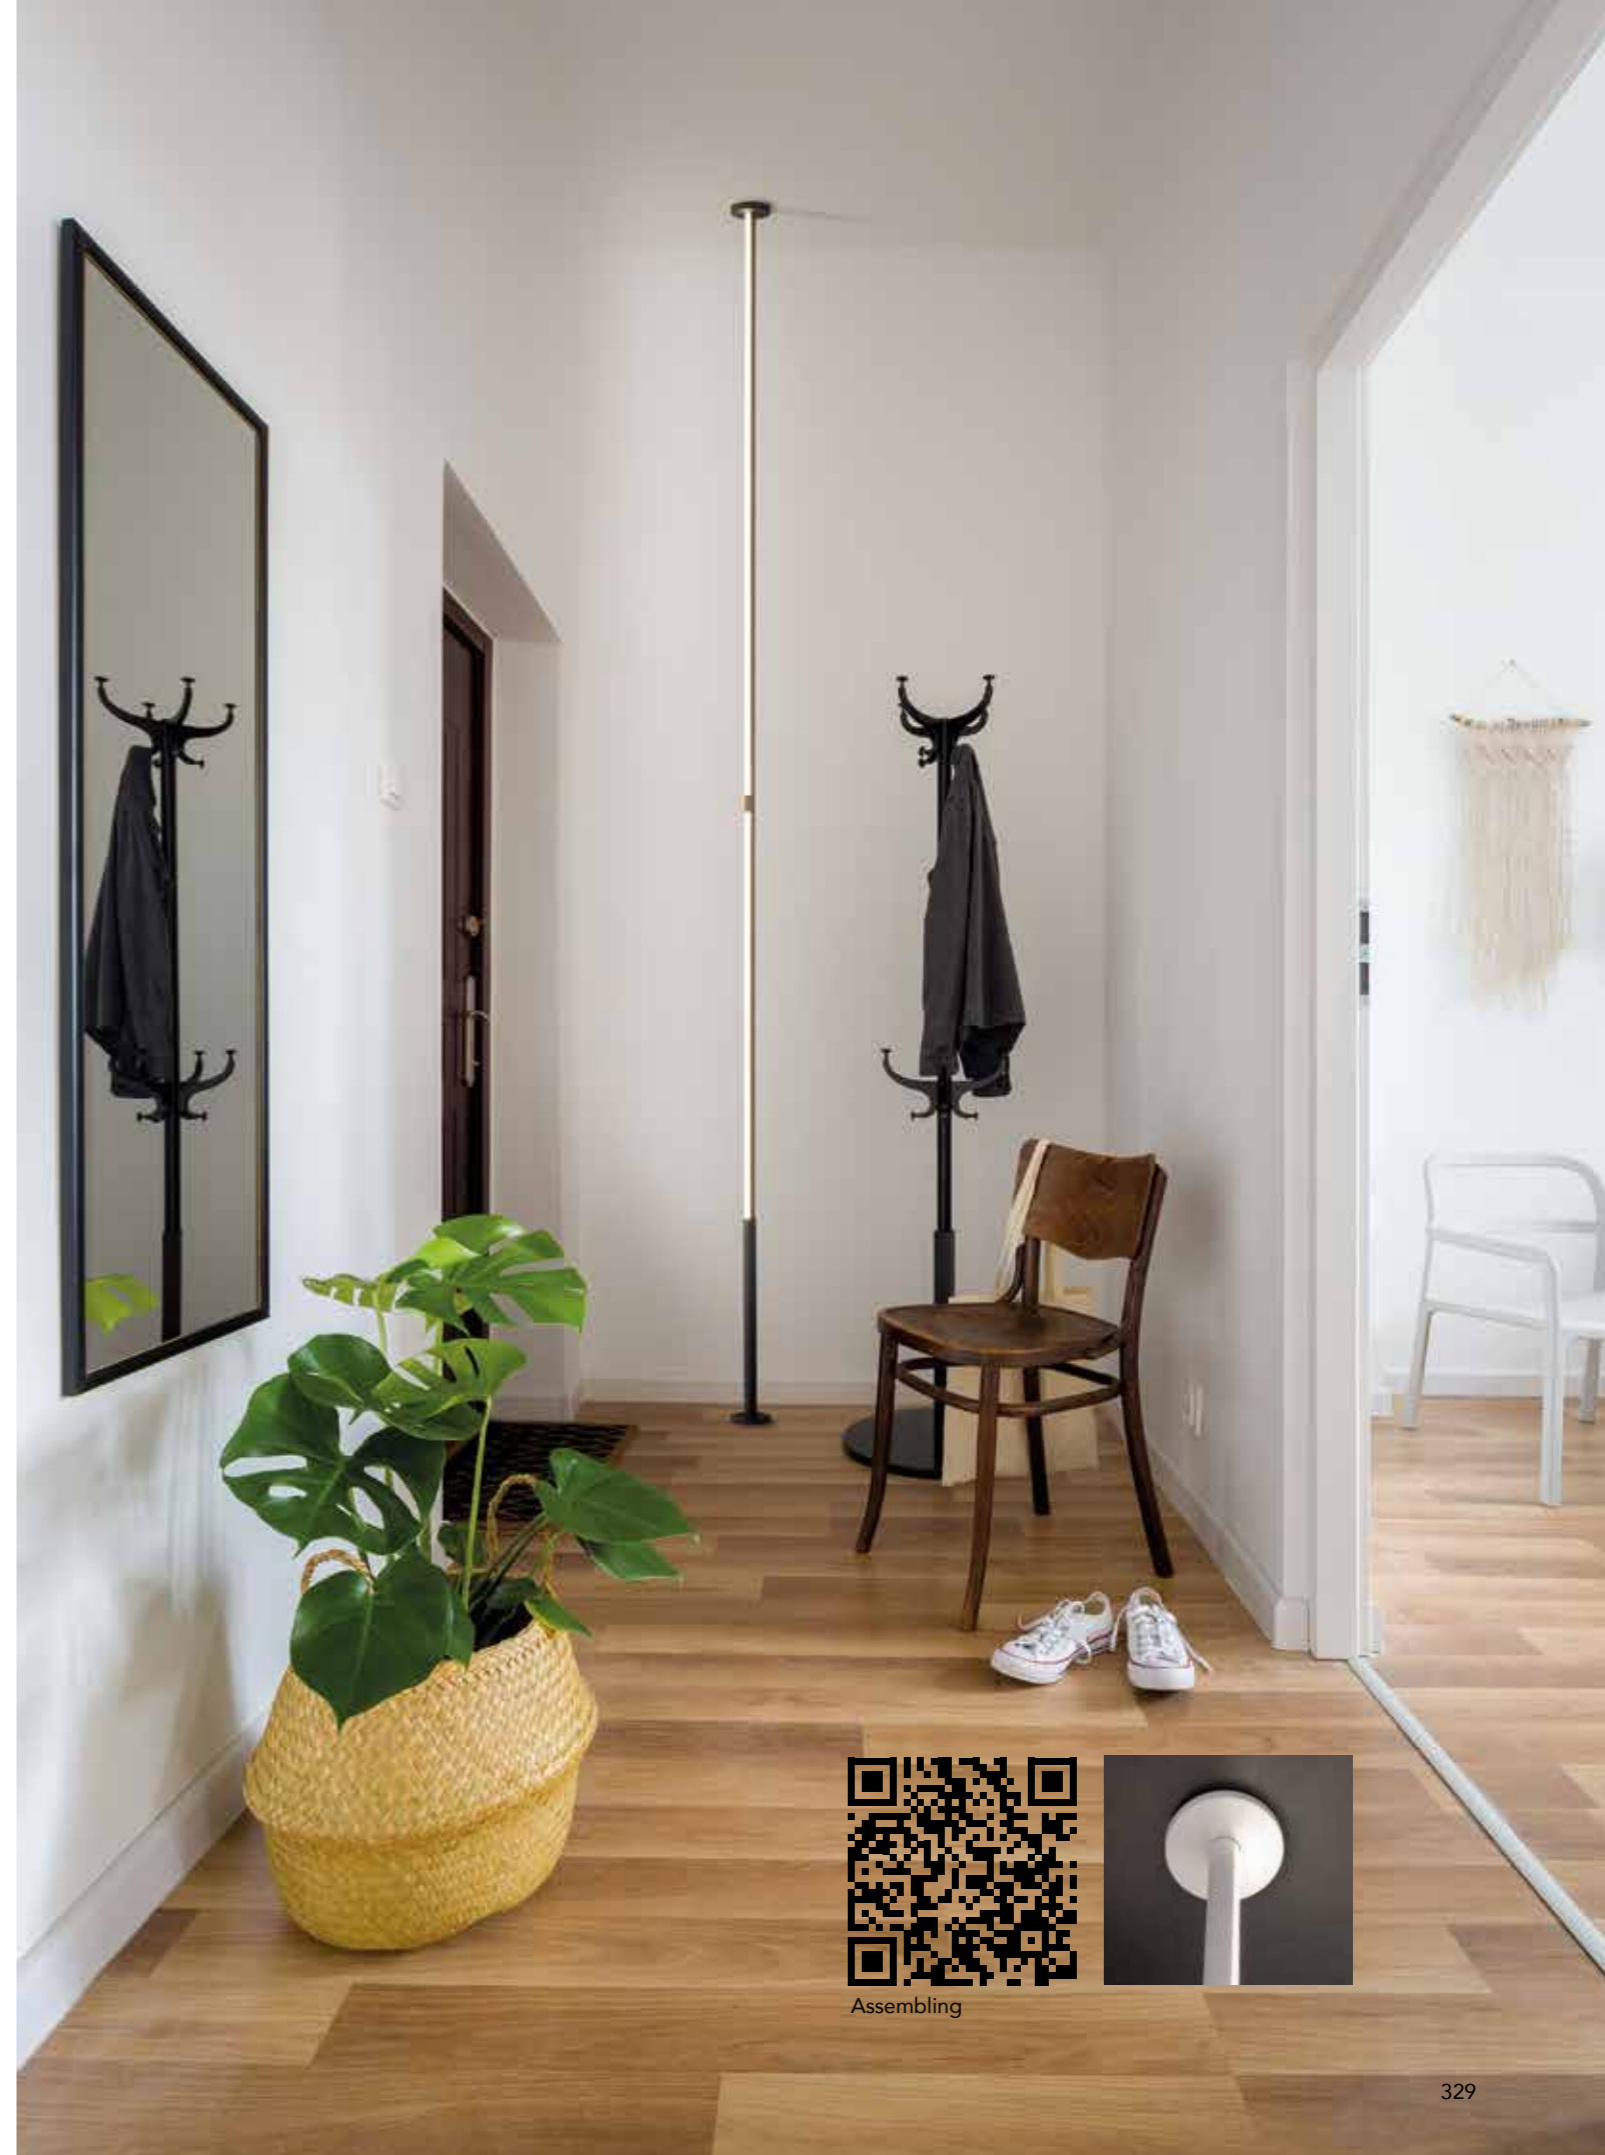

Assembling