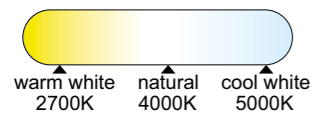

R00129

HIMALAYA

Plafón-Ceiling lamp

7966 Blanco-White
LED 56W 2700K-5000K 2500lm

7967 Madera-Wood
LED 56W 2700K-5000K 2500lm

7968 Negro-Black
LED 56W 2700K-5000K 2500lm

R00129

MODO DE USO