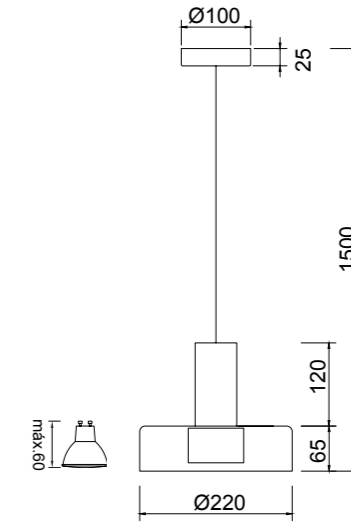

Bombillas recomendadas-Suggested bulbs

GU10	K	LED	REF	DIMMABLE
	3000K	9W	R09218	
	3000K	9W	R09219	
	4000K	9W	R09220