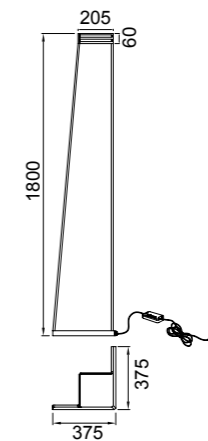

- **7440** Blanco-White
  LED 40W 3000K 3000lm
- **7441** Negro-Black
  LED 40W 3000K 3000lm
- **7442** Oro-Gold
  LED 40W 3000K 3000lm
- **7443** Arena-Sabbia
  LED 40W 3000K 3000lm