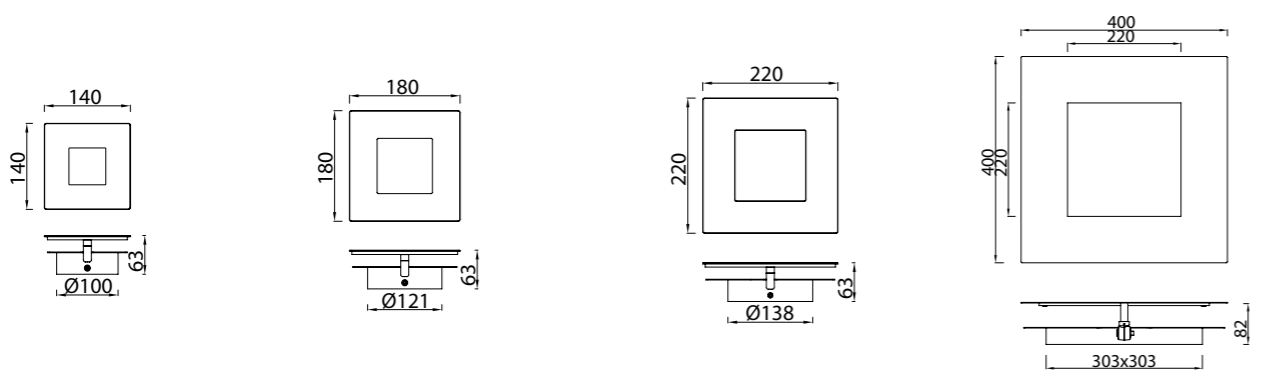

Aluminio-Aluminium 220-240V~ 50/60Hz CRI≥ 80

DALIA

DALIA

Aplique-Wall lamp

Aplique/Wall lamp

Blanco-White Blanco+Oro-White+Gold Negro+Oro-Black+Gold Corten+Oro-Corten+Gold

REFERENCE	K	LED WATT	LUMENS	FINISH	SIZES	MOTION-ROTATE
8110	3000K	12W	840lm	Blanco-White	140 x 140	
8111	3000K	12W	840lm	Blanco+Oro-White+Gold	140 x 140	
8112	3000K	12W	840lm	Negro+Oro-Black+Gold	140 x 140	
8113	3000K	12W	840lm	Corten+Oro-Corten+Gold	140 x 140	
8114	3000K	18W	1260lm	Blanco-White	180 x 180	
8115	3000K	18W	1260lm	Blanco+Oro-White+Gold	180 x 180	
8116	3000K	18W	1260lm	Negro+Oro-Black+Gold	180 x 180	
8117	3000K	18W	1260lm	Corten+Oro-Corten+Gold	180 x 180	
8118	3000K	24W	1680lm	Blanco-White	220 x 220	
8119	3000K	24W	1680lm	Blanco+Oro-White+Gold	220 x 220	
8120	3000K	24W	1680lm	Negro+Oro-Black+Gold	220 x 220	
8121	3000K	24W	1680lm	Corten+Oro-Corten+Gold	220 x 220	
8143	3000K	40W	2800lm	Blanco-White	400 x 400	
8144	3000K	40W	2800lm	Blanco+Oro-White+Gold	400 x 400	
8145	3000K	40W	2800lm	Negro+Oro-Black+Gold	400 x 400	
8146	3000K	40W	2800lm	Corten+Oro-Corten+Gold	400 x 400	