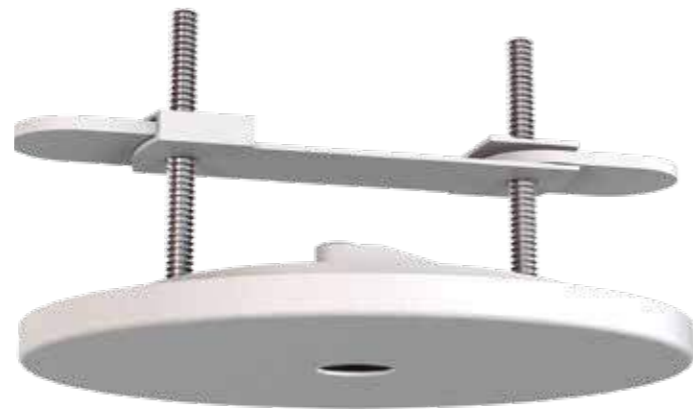

Cristal-Glass 100-240V~ 50/60Hz E27 máx.20W LED (no incl)

ELSA

Florón empotrable-Recessed base

REFERENCE	FINISH
7855	Blanco-White
7856	Negro-Black
7857	Plata-Silver
7858	Oro-Gold
7859	Cuero-Antique Brass