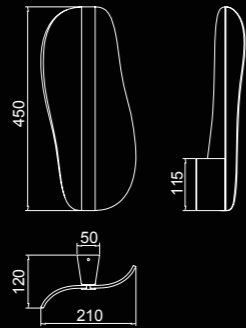

BIANCA

7767 Blanco-White
LED 15W 3000K 850lm

8211 Blanco-White Dimmable
LED 15W 3000K 850lm