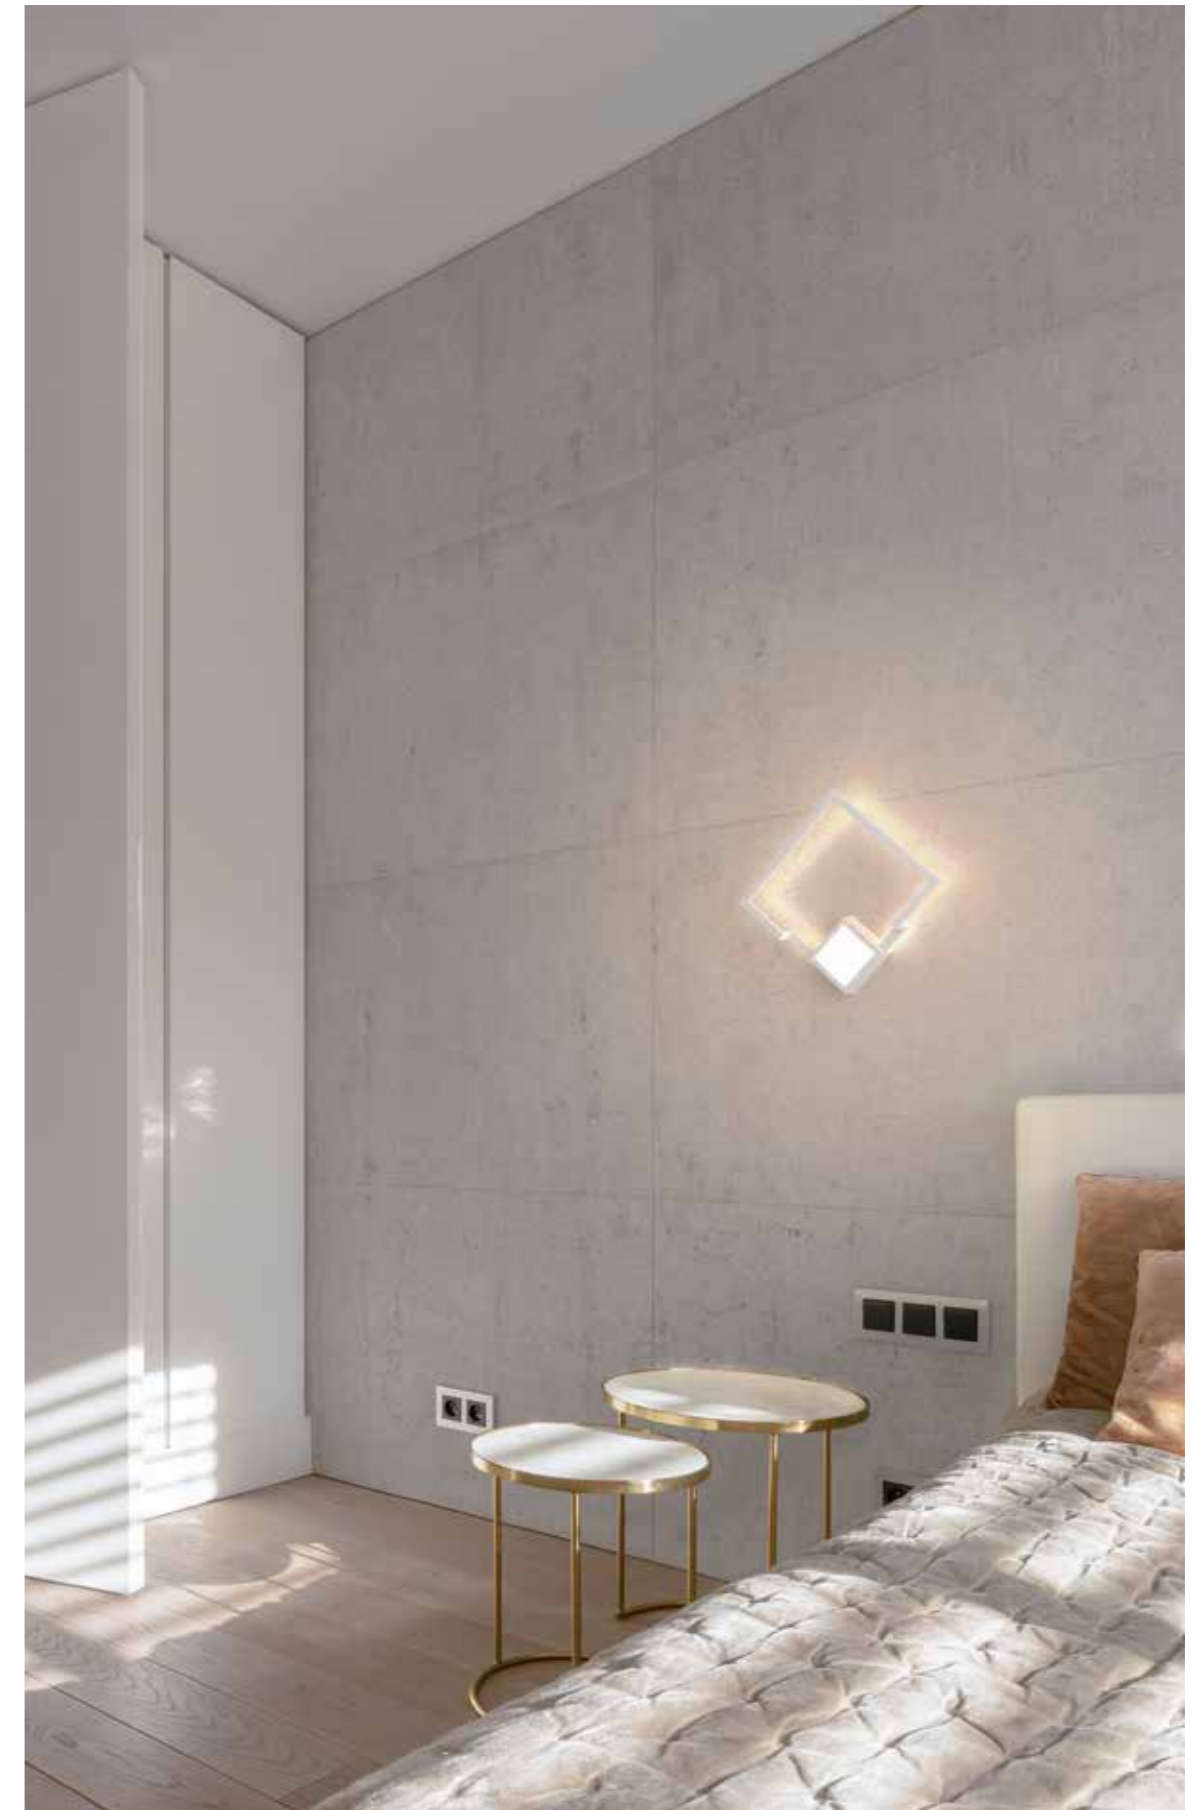

7670 Blanco-White
LED 17,5W 3000K 1150lm

7671 Blanco-White
LED 17,5W 3000K 1150lm
Dimmable Phase Cut

BOUTIQUE

Plafón-Ceiling lamp

7672 Negro-Black
LED 42,5W 3000K 2450lm

7686 Negro-Black
LED 79W 3000K 4250lm