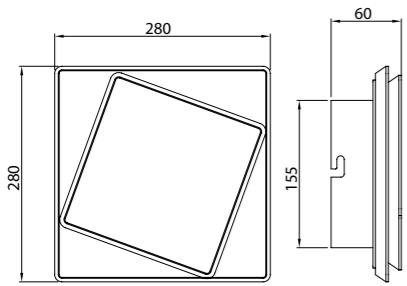

DAKLA

6428 Negro-Black
LED 18W 3000K 1090lm