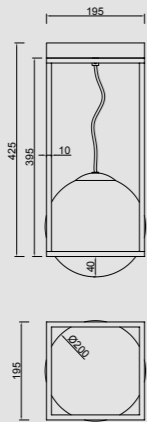

7606 Negro-Black
1LxE27 (no incl)