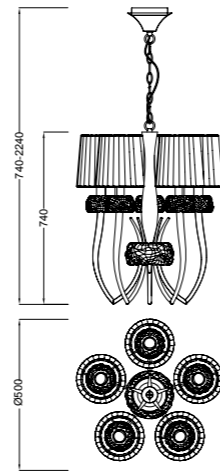

LOEWE

4732 Cuero/Blanco-Antique brass/White
5 x E14 máx. 20W LED (no incl)