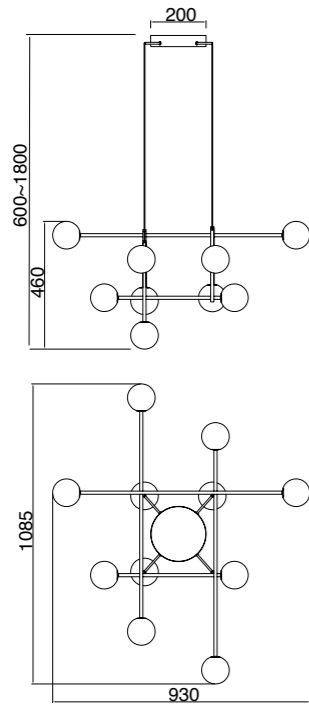

7581 Negro-Black
LED 45W 3000K 3200lm

7582 Negro-Black
LED 30W 3000K 2100lm

CAPUCCINA

Aplique-Wall lamp

7583 Negro-Black
LED 6W 3000K 530lm

CELLAR

by Santiago Sevillano Studio

7630 Negro-Black
11LxG4 máx. 5W LED (incl)