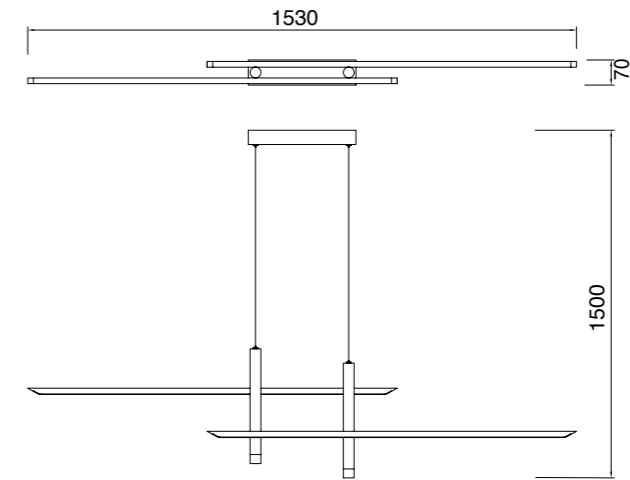

ESPARTA

7980 Blanco+Oro-White+Gold
LED 30W 3000K 1400lm

7981 Negro+Oro-Black+Gold
LED 30W 3000K 1400lm

7982 Blanco+Oro-White+Gold
LED 50W 3000K 2100lm

7983 Negro+Oro-Black+Gold
LED 50W 3000K 2100lm

Aluminio+Metal/Aluminum+Metal 220-240V~ 50/60Hz CRI≥ 80

Aluminio+Metal/Aluminum+Metal 220-240V~ 50/60Hz CRI≥ 80