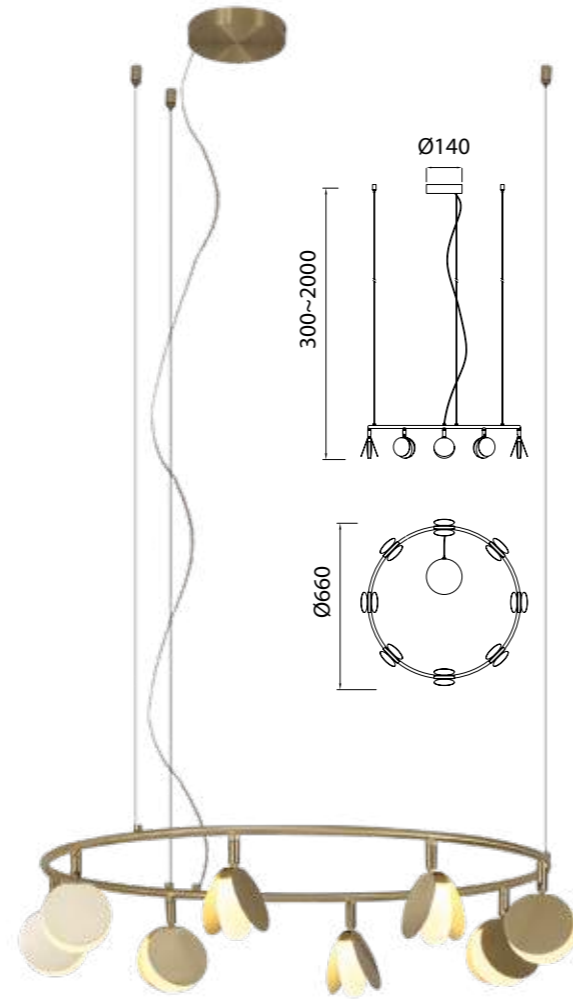

SHELL

by Kuzurman Polina

SHELL

7355 Oro-Gold
LED 120W 3000K 6360lm

Metal-Metal 220-240V~ 50/60Hz CRI≥ 80

SHELL

Lámpara-Pendant lamp

7261 Oro-Gold
LED 40W 3000K 2120lm