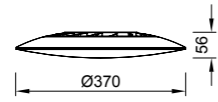

SLIM

by Mantra Team

SLIM

7972 Blanco-White
LED 16W 3000K 1300lm

7971 Blanco-White
LED 16W 4000K 1400lm

7970 Blanco-White
LED 16W 5000K 1440lm

7975 Blanco-White
LED 24W 3000K 2050lm

7974 Blanco-White
LED 24W 4000K 2150lm