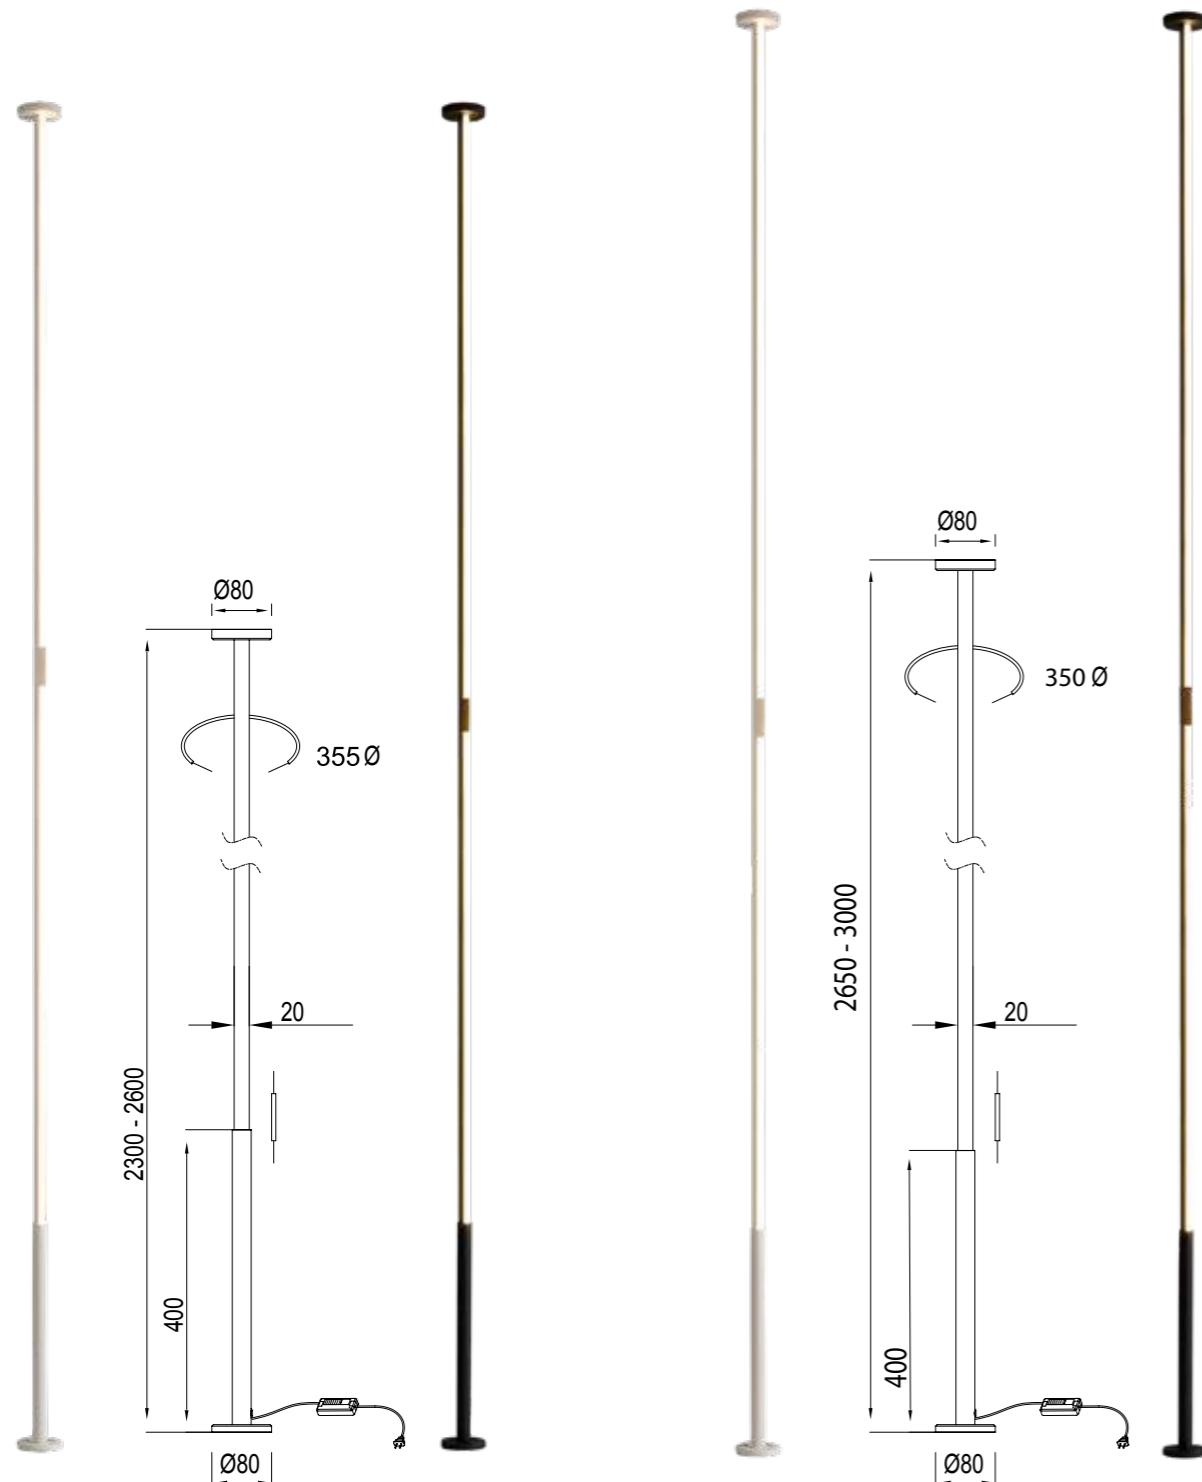

VERTICAL

7358 Blanco-White
LED 36W 3000K 2160lm

7359 Negro-Black
LED 36W 3000K 2160lm

7353 Blanco-White
LED 40W 3000K 2400lm

7354 Negro-Black
LED 40W 3000K 2400lm

Acero/Steel 220-240V~ 50/60Hz CRI≥ 80