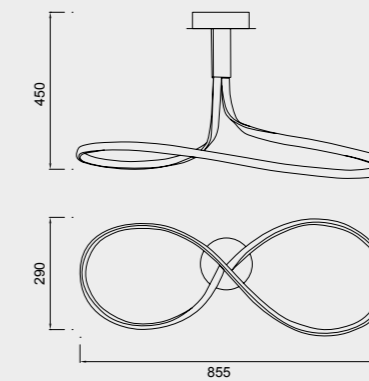

4998 Plata cromo-Silver chrome
LED 50W 3000K 4000lm
220/240V
Dimmable Phase Cut

4981 Plata cromo-Silver chrome
LED 50W 3000K 4000lm
100/240V

4995 Plata cromo-Silver chrome
LED 40W 3000K 3200lm
220/240V
Dimmable Phase Cut

5826 Forja-Brown oxide
LED 40W 2800K 3200lm
220/240V
Dimmable Phase Cut

4980 Plata cromo-Silver chrome
LED 40W 3000K 3200lm
100/240V

5360 Forja-Brown oxide
LED 40W 2800K 3200lm
100/240V

Aluminio/Acrílico/Acero-Aluminium/Acrylic/Steel 220-240V~ 50/60Hz CRI≥ 80