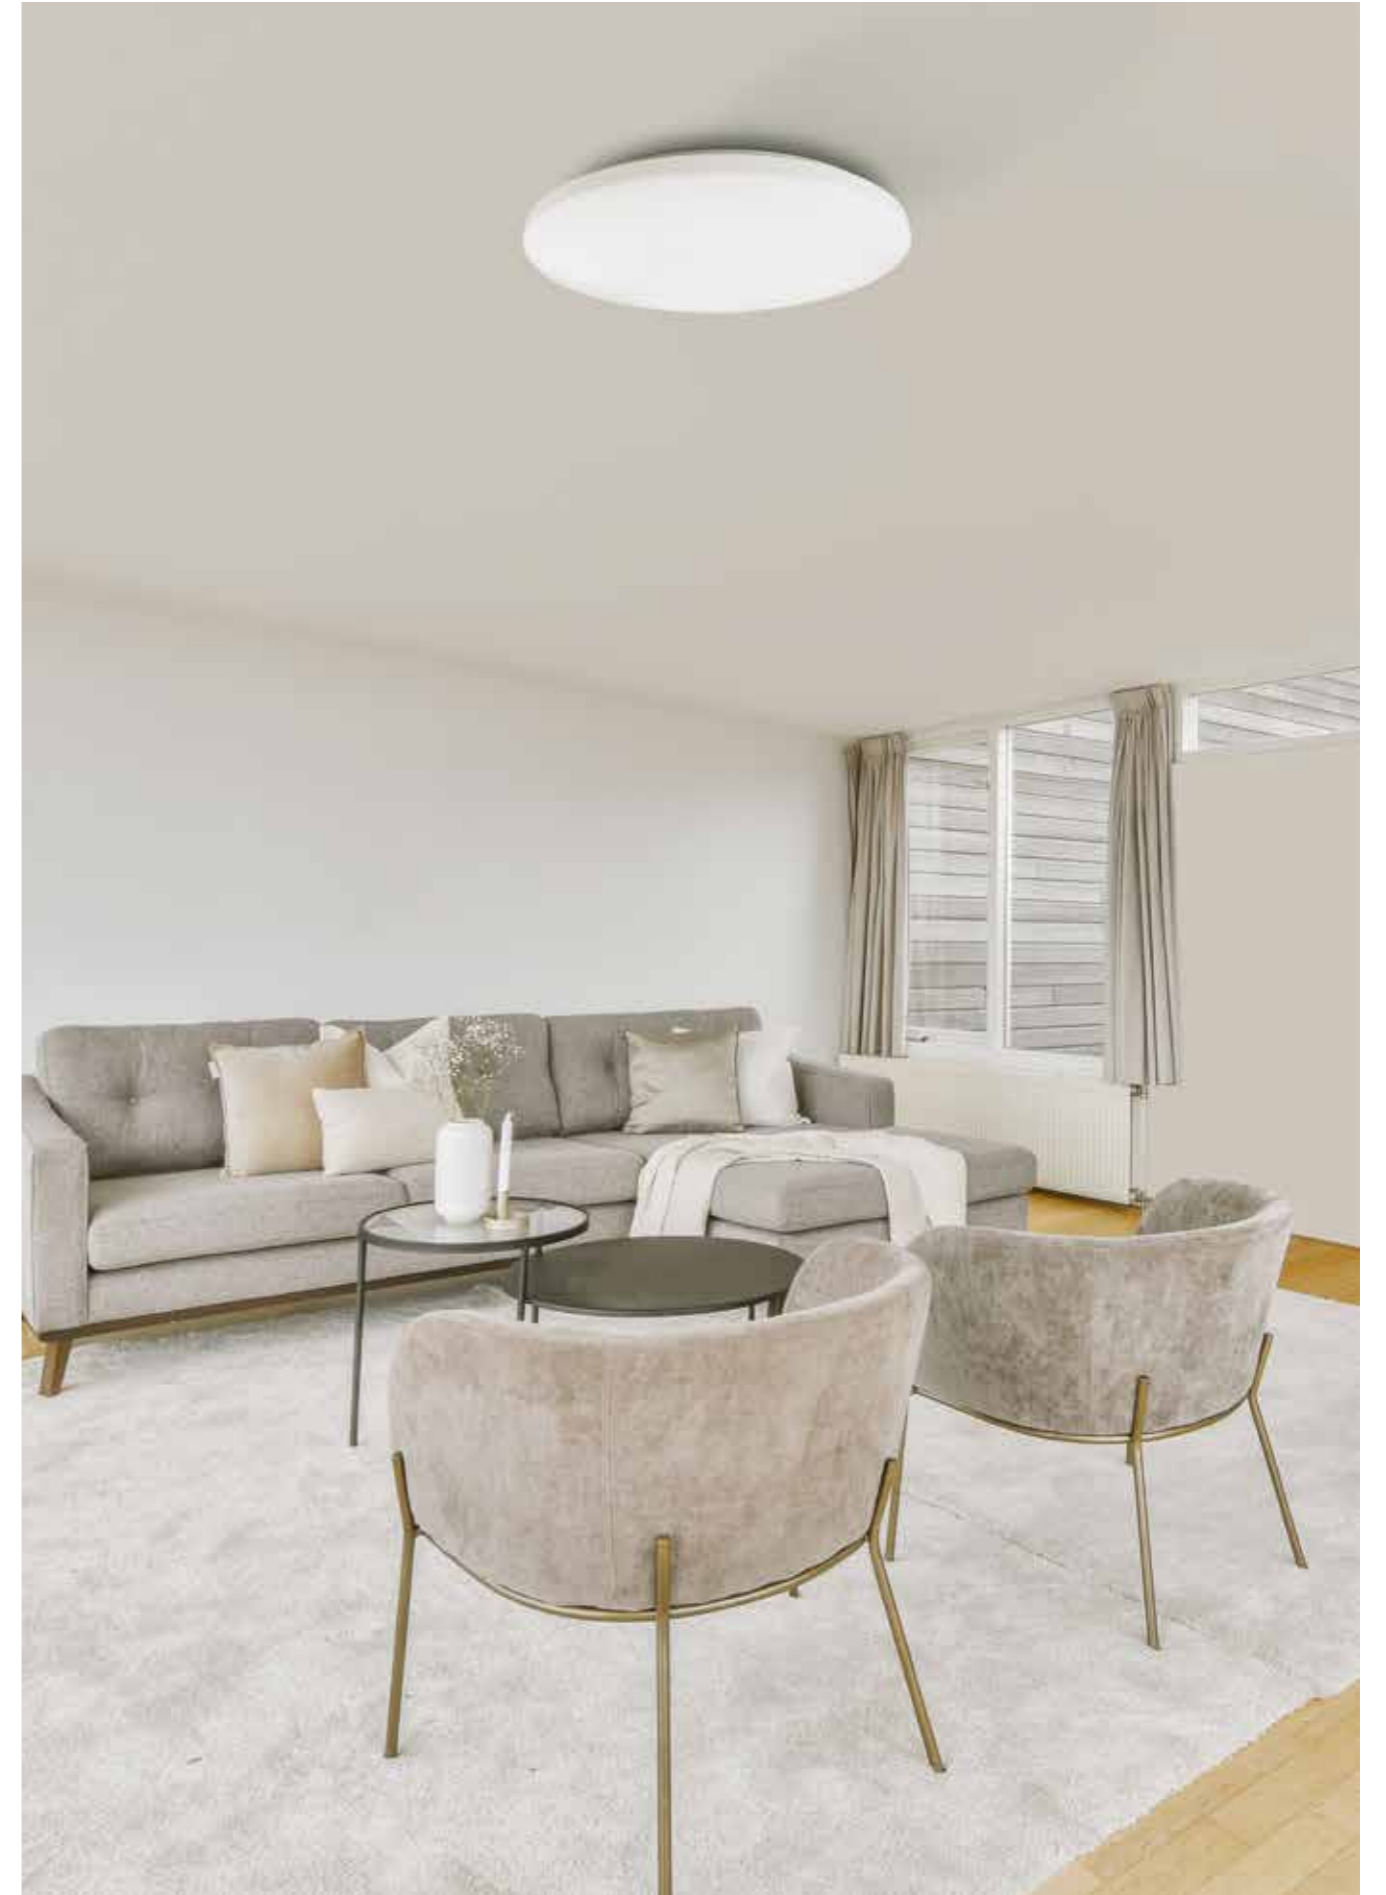

ZERO II

Plafón-Ceiling lamp

5940 Blanco-White
LED 50W 3000K 3700lm

5942 Blanco-White
LED 36W 3000K 2350lm

5944 Blanco-White
LED 24W 3000K 1600lm

5941 Blanco-White
LED 50W 5000K 3800lm

5943 Blanco-White
LED 36W 5000K 2450lm

5945 Blanco-White
LED 24W 5000K 1700lm

Metal/Acrílico-Metal/Acrylic 220-240V~ 50/60Hz