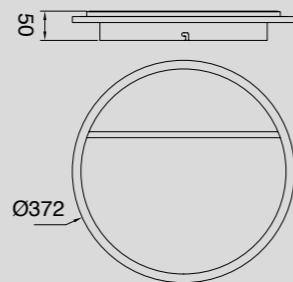

MÁRMOL

MÁRMOL

8502 Blanco-White
Decorado mármol/Decorated marble
LED 20W 3000K 1800lm

8503 Blanco-White
Decorado mármol/Decorated marble
LED 12W 3000K 1080lm

8507 Blanco-White
Decorado mármol/Decorated marble
LED 30W 3000K 2100lm