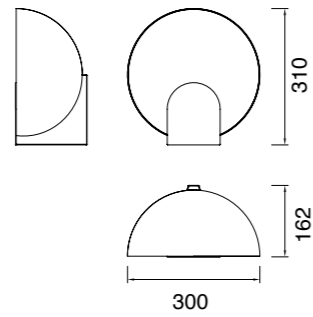

8434 Oro-Gold
LED 5W 3000K 400lm

8590 Negro-Black
LED 5W 3000K 400lm