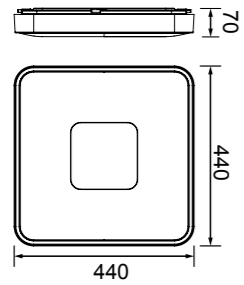

7927 Oro-Gold
LED 56W 2700K-5000K 2500lm

7922 Blanco-White
LED 56W 2700K-5000K 2500lm

7919 Blanco-White
LED 80W 2700K-5000K 3900lm

R00129

R00129

Metal/Acrílico/ABS-Metal/Acrylic/ABS 220-240V~ 50/60Hz CRI≥ 80 R00129 Incluido