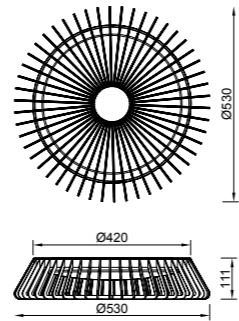

R00129

HIMALAYA

Plafón-Ceiling lamp

7966 Blanco-White
LED 56W 2700K-5000K 2500lm

7967 Madera-Wood
LED 56W 2700K-5000K 2500lm

7968 Negro-Black
LED 56W 2700K-5000K 2500lm

R00129

MODO DE USO