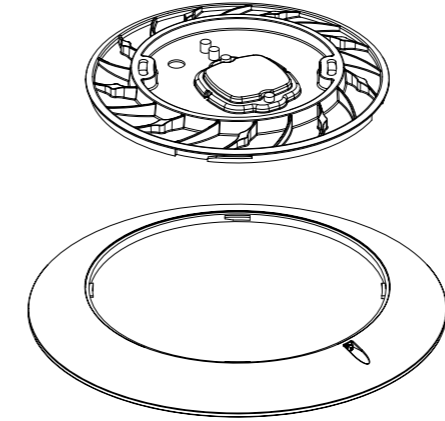

SLIM

7972 Blanco-White
LED 16W 3000K 1300lm

7971 Blanco-White
LED 16W 4000K 1400lm

7970 Blanco-White
LED 16W 5000K 1440lm

7975 Blanco-White
LED 24W 3000K 2050lm

7974 Blanco-White
LED 24W 4000K 2150lm

7973 Blanco-White
LED 24W 5000K 2200lm

7978 Blanco-White
LED 50W 3000K 4150lm

7977 Blanco-White
LED 50W 4000K 4250lm

7976 Blanco-White
LED 50W 5000K 4300lm

MODO DE USO