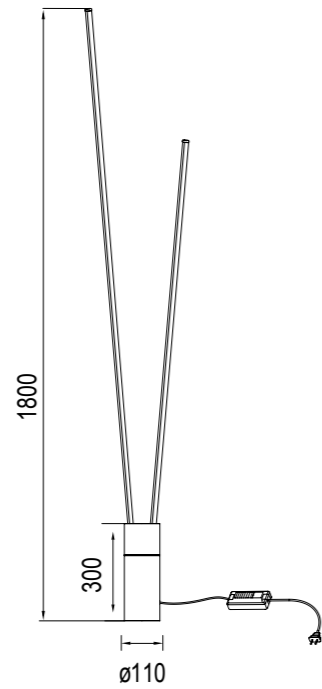

VERTICAL

Pie de Salón-Floor lamp

7345 Blanco-White
LED 44W 3000K 2600lm

7346 Negro-Black
LED 44W 3000K 2600lm

Acero/Steel 220-240V~ 50/60Hz CRI≥ 80