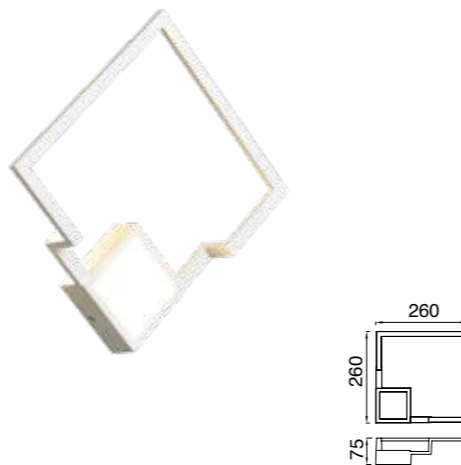

7670 Blanco-White
LED 17,5W 3000K 1150lm

7671 Blanco-White
LED 17,5W 3000K 1150lm
Dimmable Phase Cut