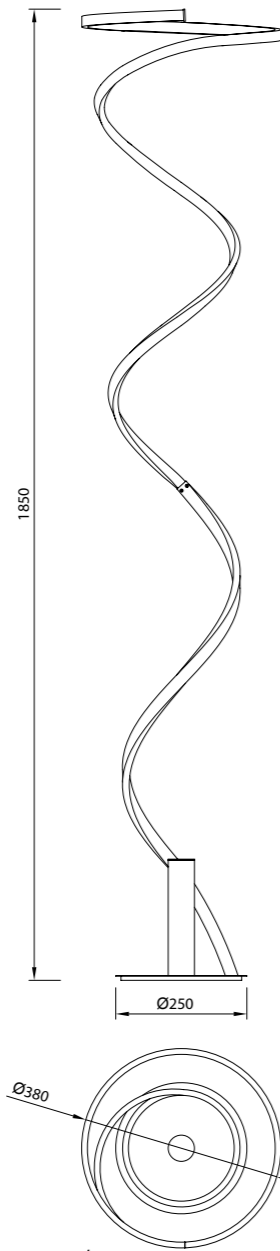

HELIX

Pie de salón-Floor lamp

6101 Cuero satinado-Satin antique
LED 42W 3000K 3360lm
Dimmable

6102 Blanco cromo-White chrome
LED 42W 3000K 3360lm
Dimmable

6100 Plata cromo-Silver chrome
LED 42W 3000K 3360lm
Dimmable

Aluminio/Acero/Acrílico-Aluminum/Steel/Acrylic 220-240V~ 50/60Hz CRI≥ 80 Registered N° 004721413-001