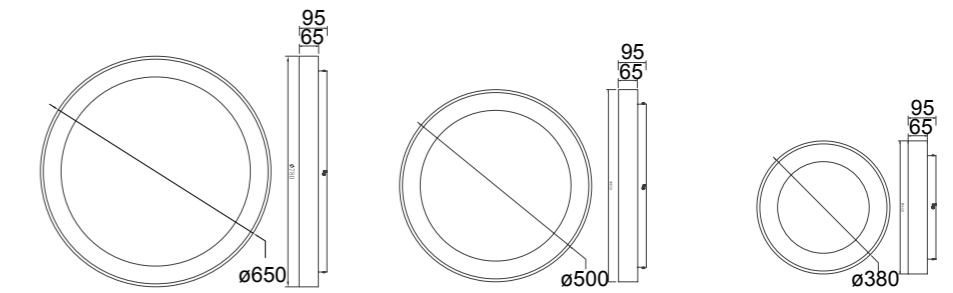

warm white 2700K
natural 4000K
cool white 5000K
Dimmable
Remote Control RF
ON / OFF 30,000
LED life / LED life 30,000 h
LED INCLUDED
5 años de garantía
IP20