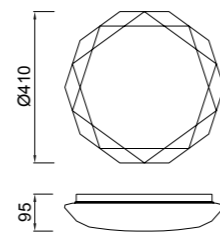

5971 Blanco-White
LED 36W 5000K 2700lm

Metal/Acrílico-Metal/Acrylic 220-240V~ 50/60Hz

QUATRO II

Plafón-Ceiling lamp

6242 Blanco-White
LED 60W 3000K 3800lm

6241 Blanco-White
LED 45W 3000K 2800lm

6240 Blanco-White
LED 30W 3000K 1800lm