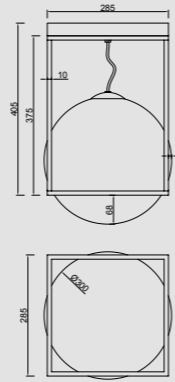

7605 Negro-Black
1LxE27 (no incl)