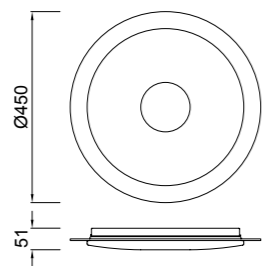

VIRGIN

5929 Blanco diamante-Diamond white
LED 18W 2700K-6500K 1680lm

R00127

warm white 2700K   natural 4000K   cool white 6500K

Dimmable
Remote Control RF
ON / OFF 20.000
LED life / LED life 30.000 h
LED INCLUDED
5 años WARRANTY GARANTIA LED
IP20

Metal/Acrílico-Metal/Acrylic 220-240V~ 50/60Hz - R00127 Incluido