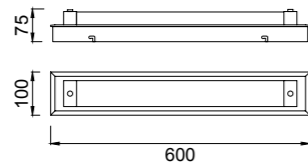

TUBE

5532 Cromo-Chrome
LED 21W 4000K 1800lm