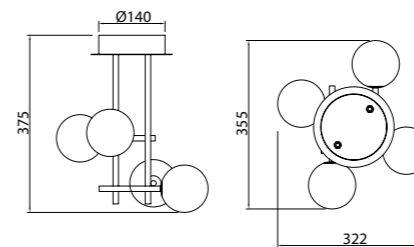

R09243 LED G4 5W 3000K 500lm (incl)

INCLUDED

3 años de garantía

IP20

Metal/Cristal-Metal/Glass 220-240V~ 50/60Hz CRI≥ 80 G4 máx. 5W LED Incluido- Registered N° 008435580-0001