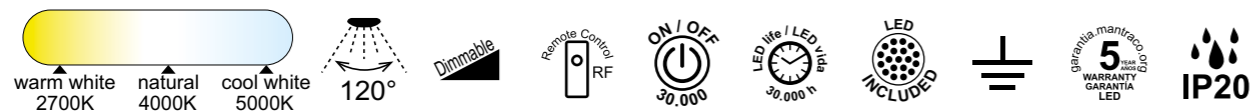

Metal/Acrílico/ABS-Metal/Acrylic/ABS 220-240V~ 50/60Hz CRI≥ 80 R00129 Incluido