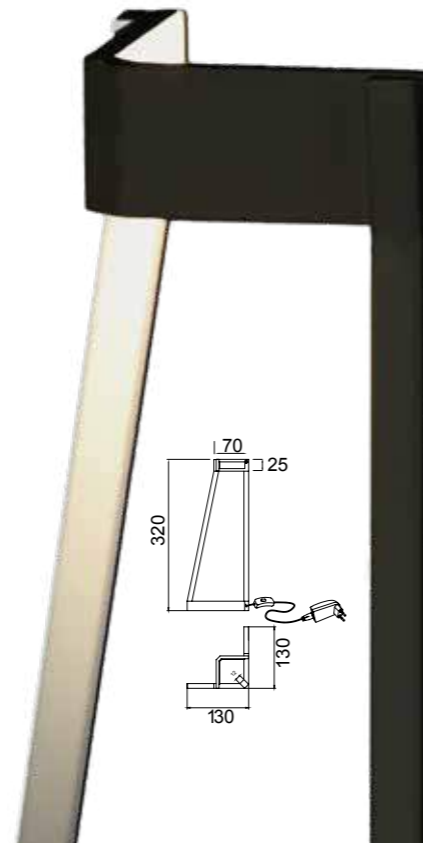

MINIMAL

7285 Oro-Gold
LED 5W 3000K 375lm

7287 Arena-Sabbia
LED 5W 3000K 375lm

7280 Blanco-White
LED 5W 3000K 375lm

7281 Negro-Black
LED 5W 3000K 375lm