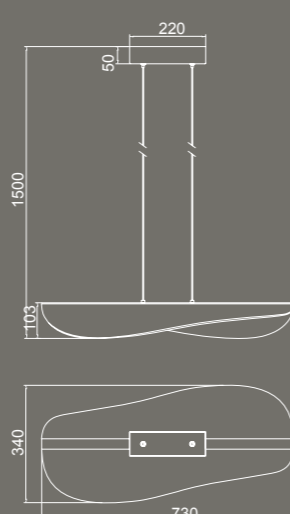

BIANCA

7765 Blanco-White
LED 50W 3000K 3000lm

7766 Blanco-White
LED 40W 3000K 2450lm

8209 Blanco-White Dimmable
LED 50W 3000K 3000lm

8210 Blanco-White Dimmable
LED 40W 3000K 2450lm