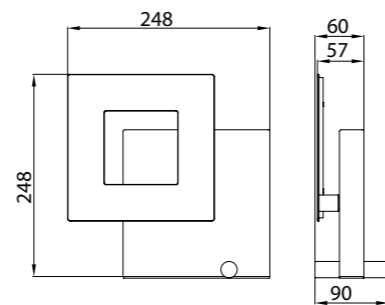

8520

Oro+Negro+Mármol
Gold+Black+Marble
LED 18W 3000K 1260lm