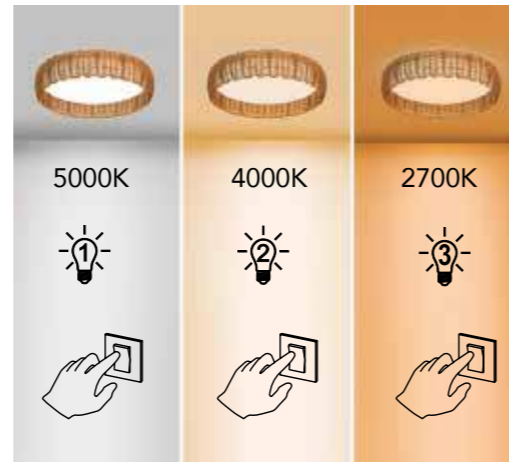

by José Ignacio Ballester

KILIMANJARO

Plafón-Ceiling lamp

8193 Ratan-Rattan
LED 50W 2700K-4000K-5000K 3800lm

8194 Ratan-Rattan
LED 36W 2700K-4000K-5000K 2450lm

8195 Ratan-Rattan
LED 24W 2700K-4000K-5000K 1700lm