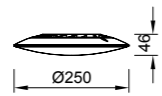

SLIM

7972 Blanco-White
LED 16W 3000K 1300lm