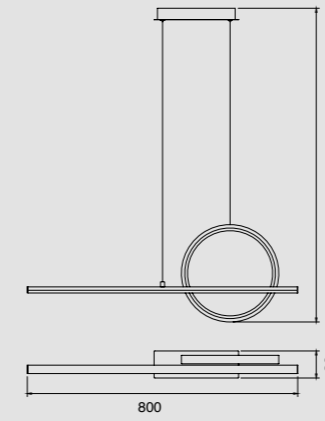

7192 Blanco-White
LED 30W 3000K 2400lm