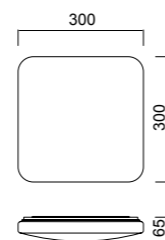

QUATRO II

Plafón-Ceiling lamp

6242 Blanco-White
LED 60W 3000K 3800lm

6241 Blanco-White
LED 45W 3000K 2800lm

6240 Blanco-White
LED 30W 3000K 1800lm

6245 Blanco-White
LED 60W 5000K 4000lm

6244 Blanco-White
LED 45W 5000K 3000lm

6243 Blanco-White
LED 30W 5000K 2000lm