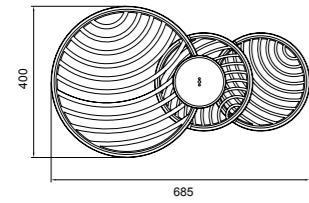

7233 Oro-Gold
LED 40W 3000K 3000lm

Aplique/Plafón/Wall Ceiling lamp