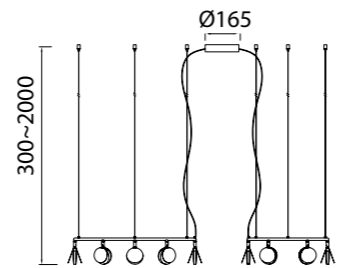

7356 Oro-Gold
LED 70W 3000K 3710lm

Metal-Metal 220-240V~ 50/60Hz CRI≥ 80