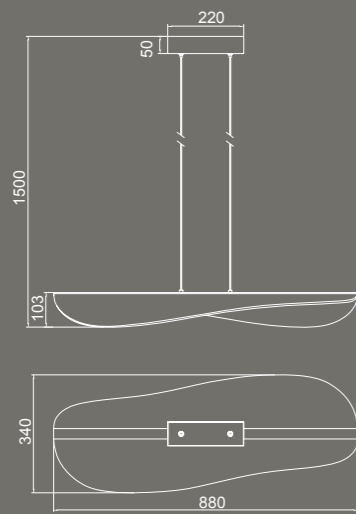

BIANCA

7765 Blanco-White
LED 50W 3000K 3000lm

7766 Blanco-White
LED 40W 3000K 2450lm

8209 Blanco-White Dimmable
LED 50W 3000K 3000lm

8210 Blanco-White Dimmable
LED 40W 3000K 2450lm