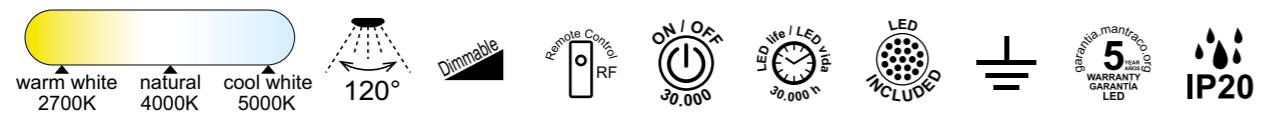

by Mantra Team

COIN

Plafón/Ceiling lamp

7560 Blanco-White
LED 100W 2700K-5000K 6000lm

7561 Negro-Black
LED 100W 2700K-5000K 6000lm

7562 Madera-Wood
LED 100W 2700K-5000K 6000lm

8036 Oro-Gold
LED 100W 2700K-5000K 6000lm