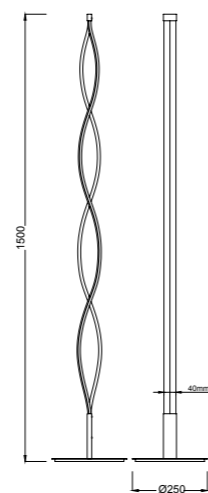

SÁHARA

4866 Plata cromo-Silver chrome
LED 28W 3000K 2200lm
Dimmable

4861 Plata cromo-Silver chrome
LED 20W 3000K 1470lm
Dimmable