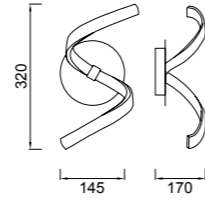

NUR

Aplique-Wall lamp/Sobremesa-Table lamp

5000 Plata cromo-Silver chrome
LED 10W 3000K 850lm
Dimmable Phase Cut

4985 Plata cromo-Silver chrome
LED 10W 3000K 850lm