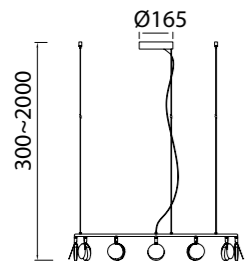

7356 Oro-Gold
LED 70W 3000K 3710lm

Metal-Metal 220-240V~ 50/60Hz CRI≥ 80