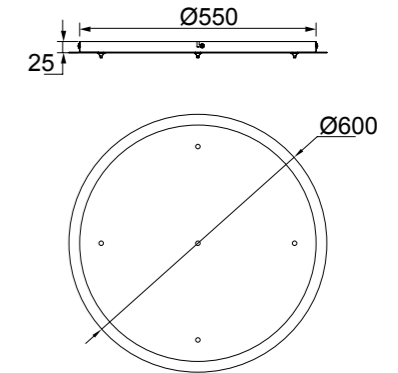

FLORÓN TECHO 5L - CEILING CUP 5L

- **8262**
  Blanco-White
- **8272**
  Cromo-Chrome
- **8267**
  Oro-Gold
- **8516**
  Negro-Black