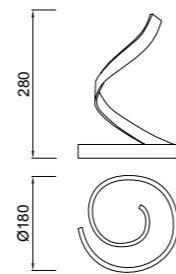

5366 Forja-Brown oxide
LED 15W 2800K 1200lm

4986 Plata cromo-Silver chrome
LED 15W 3000K 1200lm

Aluminio/Acrílico/Acero-Aluminium/Acrylic/Steel 220-240V~ 50/60Hz CRI ≥ 80