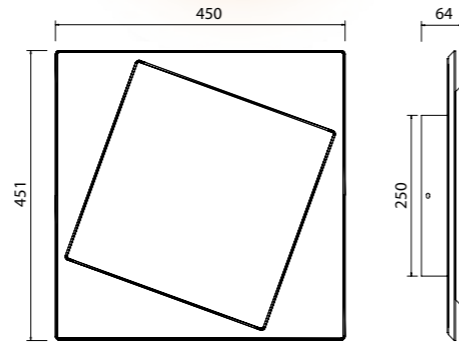

DAKLA

6426 Blanco-White
LED 18W 3000K 1090lm

6429 Blanco-White
LED 30W 3000K 1810lm