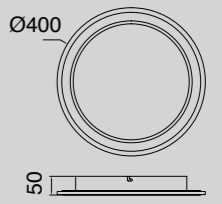

8509 Blanco-White
LED 24W 3000K-6000K 1800lm

R00127