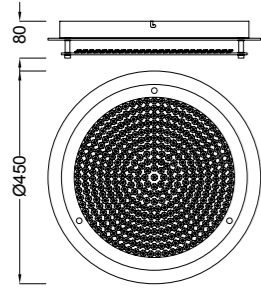

CRYSTAL LED MIRROR

5092 Cromo-Chrome
LED 21W 4000K 2100lm