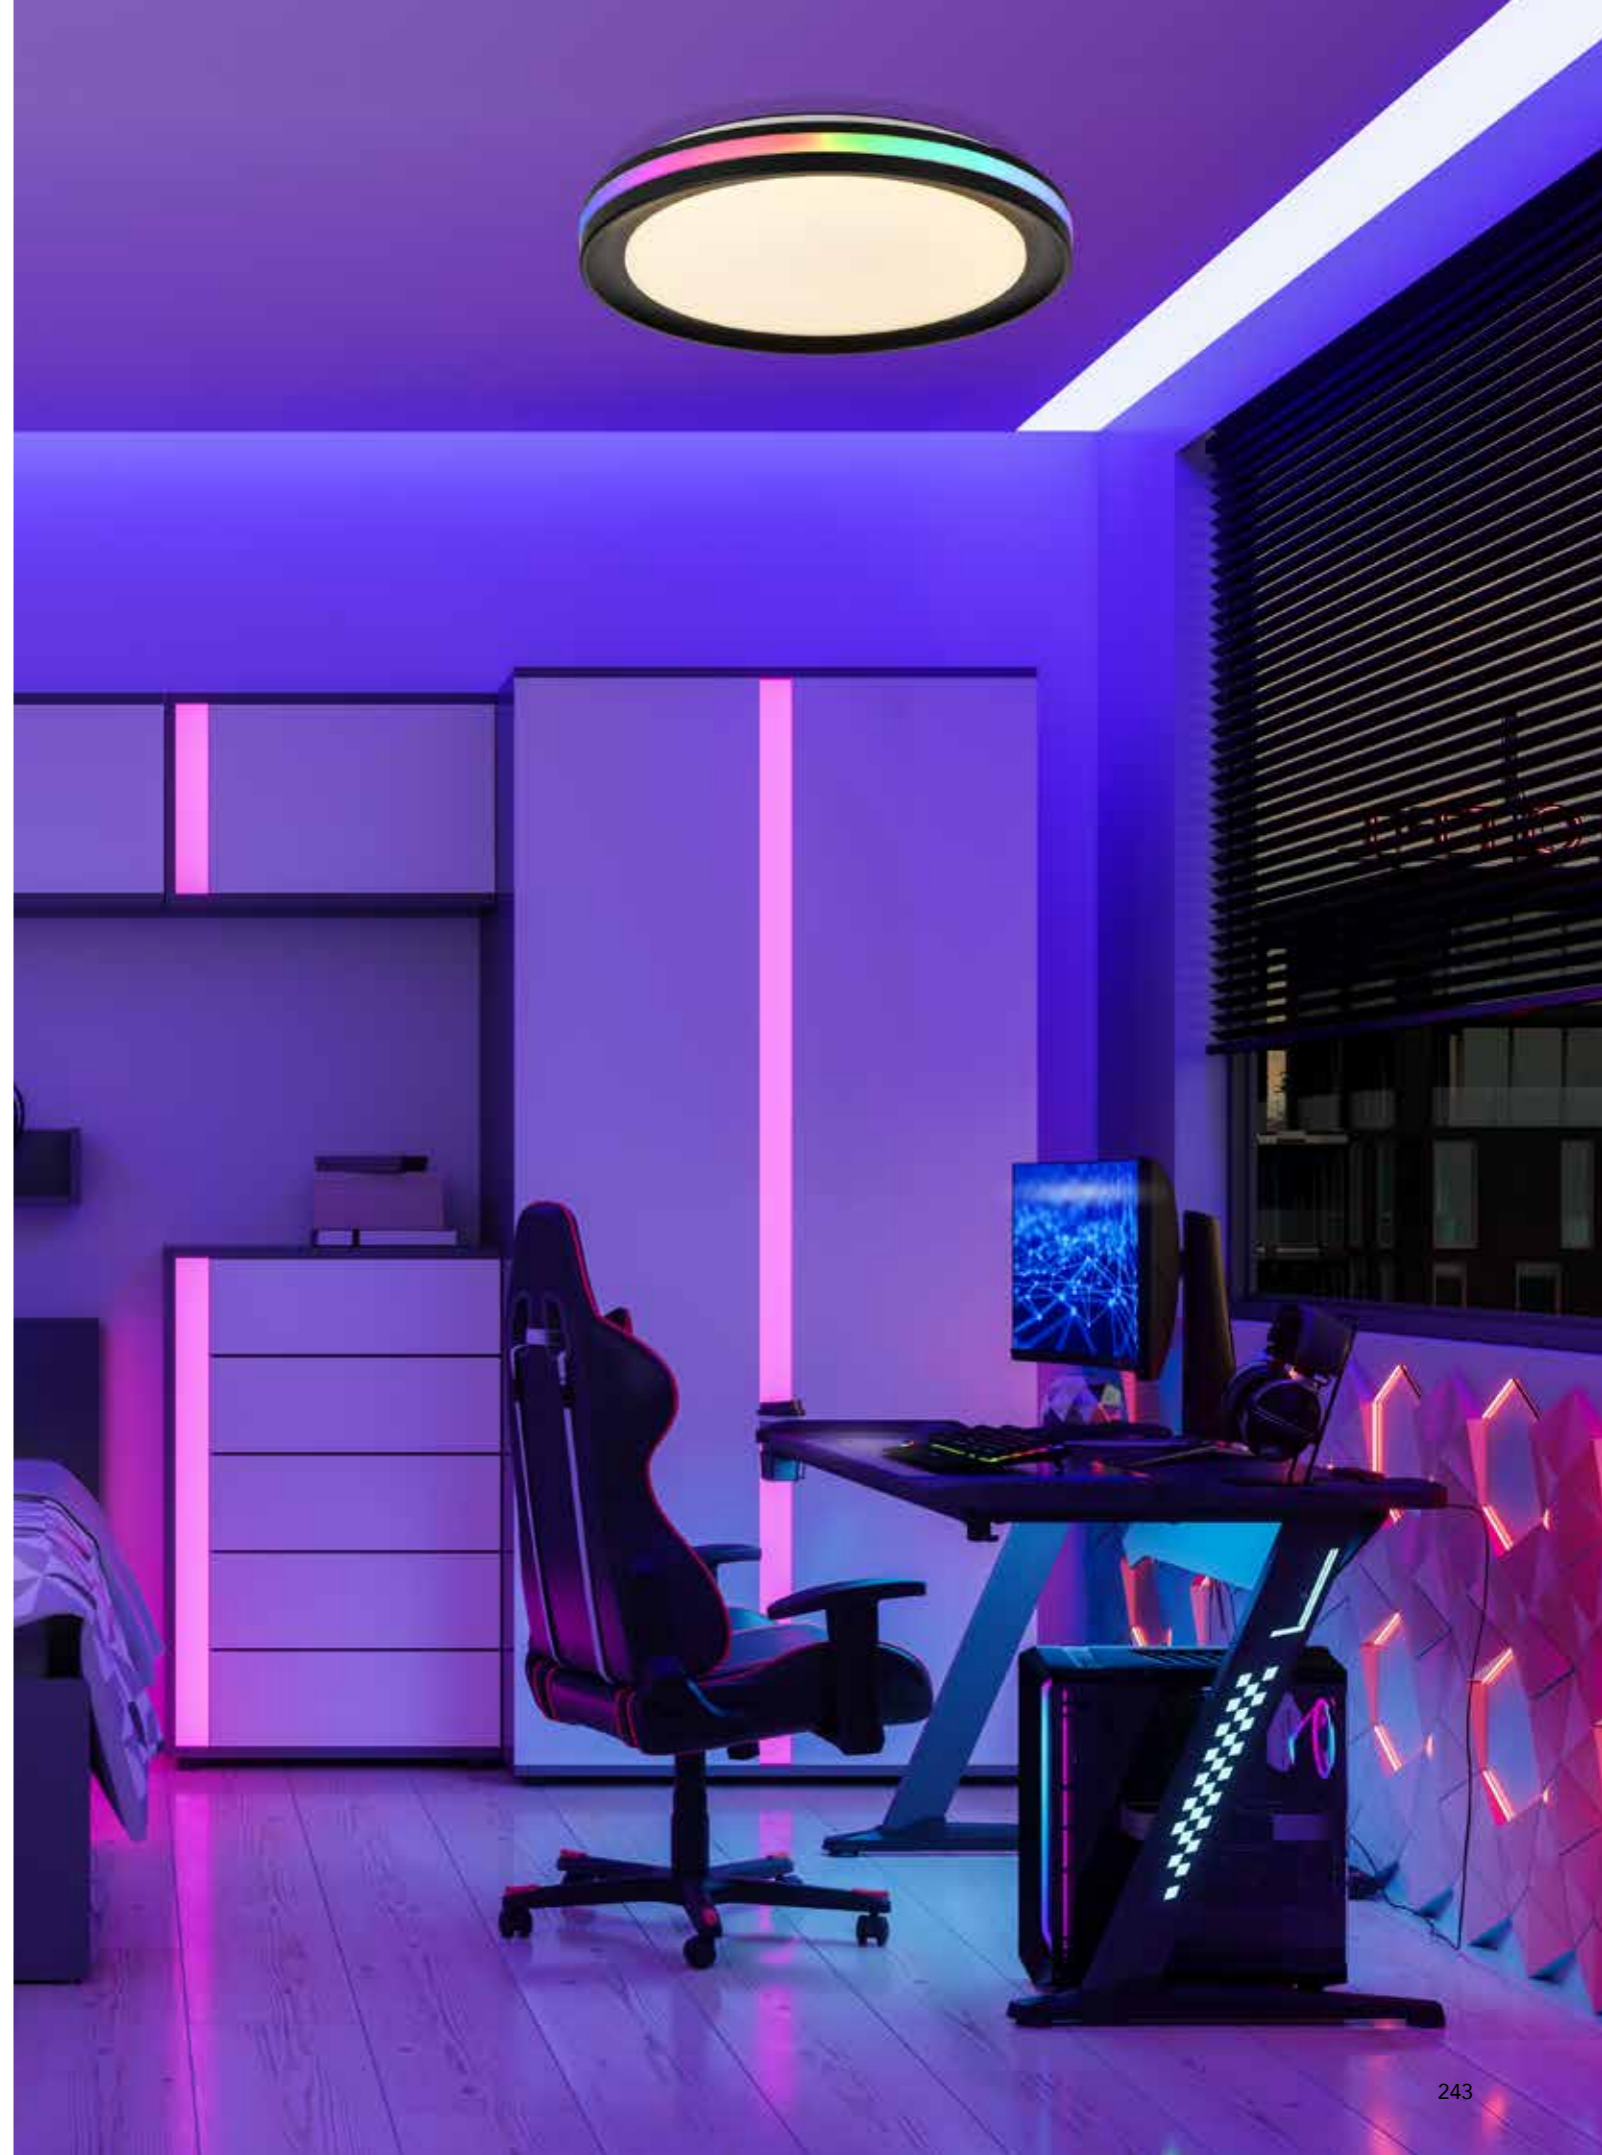

GAMER

8484 Blanco-White
LED RGB 30W 3000K-6500K 2000lm

8485 Negro-Black
LED RGB 30W 3000K-6500K 2000lm

MODO DE USO

Dimmable

PC/Acrílico-PC/Acrylic 220-240V~ 50/60Hz CRI≥ 80 -R00138 Incluido