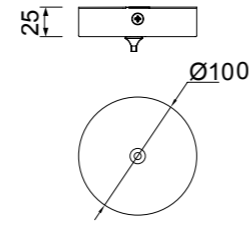

ELSA

FLORÓN DE TECHO 1L - CEILING CUP 1L

- **8260**
  Blanco-White
- **8270**
  Cromo-Chrome
- **8265**
  Oro-Gold
- **8514**
  Negro-Black