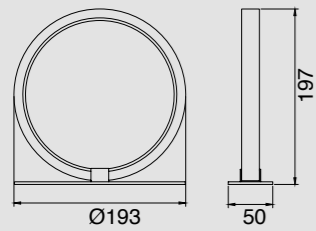

8598 Blanco-White
LED 8W 3000K 640lm

8594 Negro-Black
LED 8W 3000K 640lm