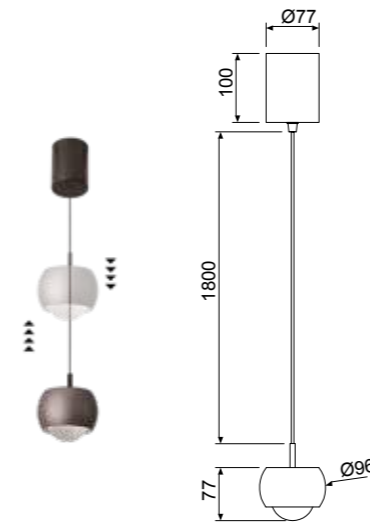

8408 Café-Coffee
LED 12W 3000K 1000lm

8541 Oro-Gold
LED 12W 3000K 1000lm

MODO DE USO