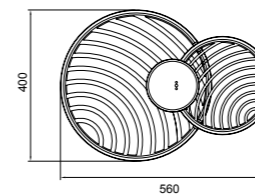

7235 Oro-Gold
LED 30W 3000K 2250lm

Metal-Metal 220-240V~ 50/60Hz CRI≥ 80 Registered N° 007663331-0006