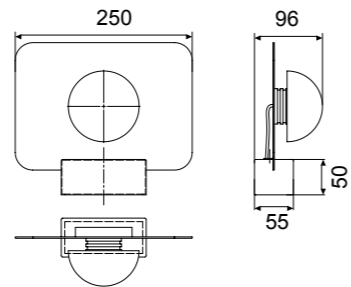

MODO DE USO

Acero-Steel 220-240V~ 50/60Hz CRI≥ 80