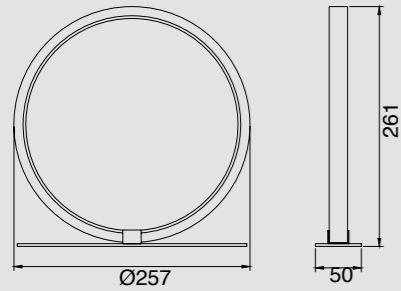

KITESURF

8599 Blanco-White
LED 8W 3000K 640lm

8595 Negro-Black
LED 8W 3000K 640lm