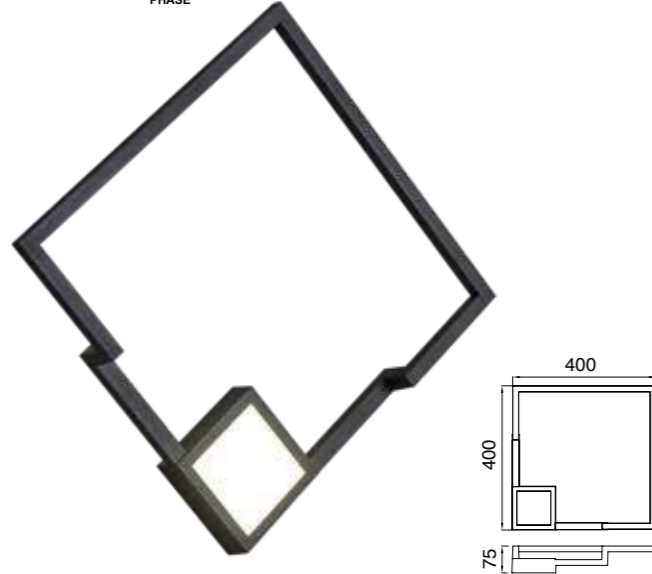

BOUTIQUE

Aplique-Wall lamp

7680 Negro-Black
LED 25W 3000K 1370lm

7681 Negro-Black
LED 25W 3000K 1370lm
Dimmable Phase Cut