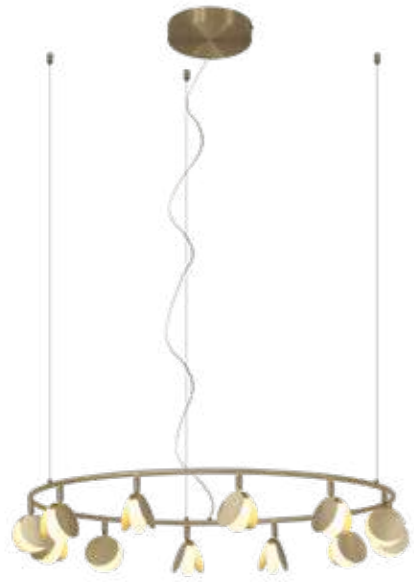

SHELL

7260 Oro-Gold
LED 50W 3000K 2650lm