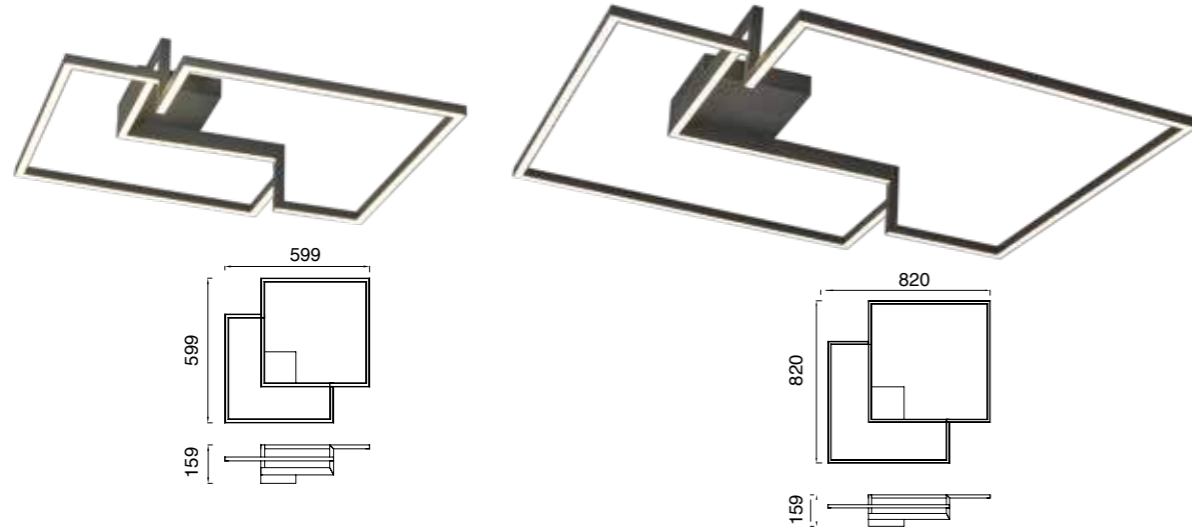

BOUTIQUE

Plafón-Ceiling lamp

7672 Negro-Black
LED 42,5W 3000K 2450lm

7686 Negro-Black
LED 79W 3000K 4250lm

7673 Negro-Black
LED 42,5W 3000K 2450lm
Dimmable Phase Cut

7687 Negro-Black
LED 79W 3000K 4250lm
Dimmable Phase Cut

7660 Blanco-White
LED 42,5W 3000K 2450lm

7684 Blanco-White
LED 79W 3000K 4250lm

7661 Blanco-White
LED 42,5W 3000K 2450lm
Dimmable Phase Cut

7685 Blanco-White
LED 79W 3000K 4250lm
Dimmable Phase Cut