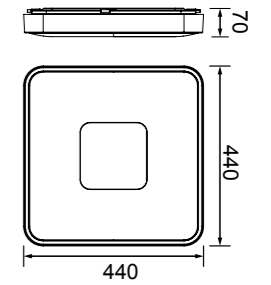

7919 Blanco-White
LED 80W 2700K-5000K 3900lm

R00129