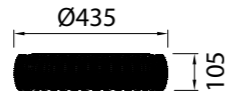

by José Ignacio Ballester

KILIMANJARO

Plafón-Ceiling lamp

8193 Ratan-Rattan
LED 50W 2700K-4000K-5000K 3800lm

8194 Ratan-Rattan
LED 36W 2700K-4000K-5000K 2450lm

8195 Ratan-Rattan
LED 24W 2700K-4000K-5000K 1700lm