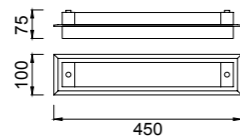

5533 Cromo-Chrome
LED 13W 4000K 1100lm