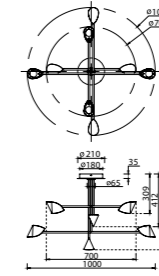

7585 Negro-Black
LED 8,5W 3000K 600lm

7584 Negro-Black
LED 8,5W 3000K 610lm

7587 Negro-Black
LED 8,5W 3000K 610lm

7578 Negro-Black
LED 61,5W 3000K 4000lm

7579 Negro-Black
LED 45W 3000K 3100lm

7580 Negro-Black
LED 44,5W 3000K 3100lm