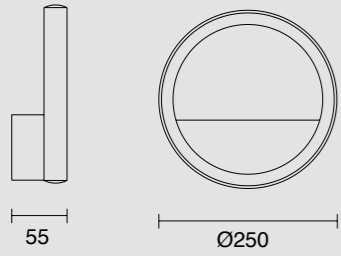

KITESURF

8597 Blanco-White
LED 8W 3000K 640lm

8593 Negro-Black
LED 8W 3000K 640lm