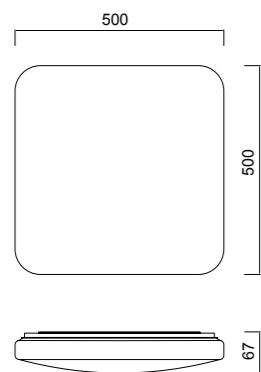

QUATRO II

Plafón-Ceiling lamp

6242 Blanco-White
LED 60W 3000K 3800lm

6241 Blanco-White
LED 45W 3000K 2800lm

6240 Blanco-White
LED 30W 3000K 1800lm

6245 Blanco-White
LED 60W 5000K 4000lm

6244 Blanco-White
LED 45W 5000K 3000lm

6243 Blanco-White
LED 30W 5000K 2000lm