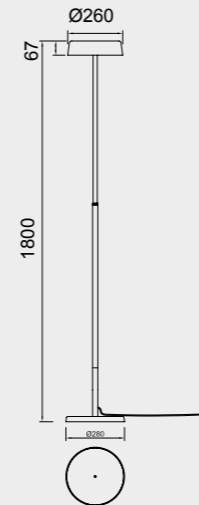

NOA II

8566 Blanco-White
LED 15+15W 3000K 2800lm

8567 Negro-Black
LED 15+15W 3000K 2800lm

8568 Blanco madera- Wood white
LED 15+15W 3000K 2800lm

MODO DE USO

Acero/Steel 220-240V~ 50/60Hz CRI≥ 80

MÁRMOL

by Santiago Sevillano Studio