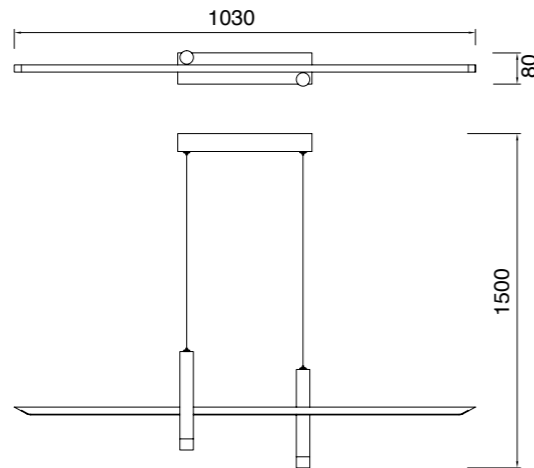

ESPARTA

7980 Blanco+Oro-White+Gold
LED 30W 3000K 1400lm

7981 Negro+Oro-Black+Gold
LED 30W 3000K 1400lm

7982 Blanco+Oro-White+Gold
LED 50W 3000K 2100lm

7983 Negro+Oro-Black+Gold
LED 50W 3000K 2100lm

Aluminio+Metal/Aluminum+Metal 220-240V~ 50/60Hz CRI≥ 80

Aluminio+Metal/Aluminum+Metal 220-240V~ 50/60Hz CRI≥ 80