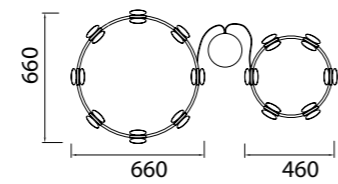

7356 Oro-Gold
LED 70W 3000K 3710lm

Metal-Metal 220-240V~ 50/60Hz CRI≥ 80