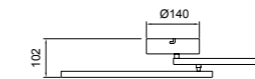

7235 Oro-Gold
LED 30W 3000K 2250lm

Metal-Metal 220-240V~ 50/60Hz CRI≥ 80 Registered N° 007663331-0006