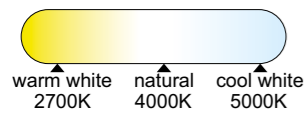

HIMALAYA

Plafón-Ceiling lamp

7963 Blanco-White
LED 80W 2700K-5000K 3500lm

7964 Madera-Wood
LED 80W 2700K-5000K 3500lm

7965 Negro-Black
LED 80W 2700K-5000K 3500lm

R00129