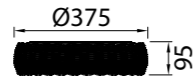

by José Ignacio Ballester

KILIMANJARO

Plafón-Ceiling lamp

8193 Ratan-Rattan
LED 50W 2700K-4000K-5000K 3800lm

8194 Ratan-Rattan
LED 36W 2700K-4000K-5000K 2450lm

8195 Ratan-Rattan
LED 24W 2700K-4000K-5000K 1700lm