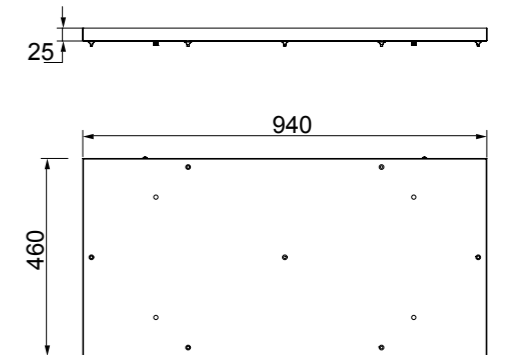

FLORÓN TECHO 7L - CEILING CUP 7L

- **8263**
  Blanco-White
- **8273**
  Cromo-Chrome
- **8268**
  Oro-Gold
- **8517**
  Negro-Black