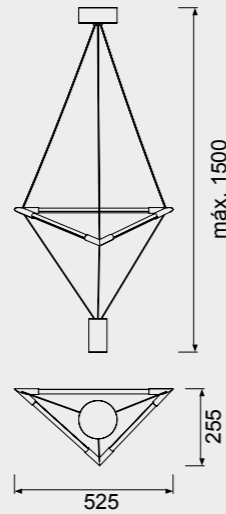

ELECTRA

by Mantra team

ELECTRA

8531 Negro/Cromo-Chrome/Black
LED 33W 3000K 2500lm

8533 Negro/Cromo-Chrome/Black
LED 21W 3000K 1600lm

MODO DE USO 

Aluminio/Acero-Aluminium/Steel 220-240V~ 50/60Hz CRI≥ 80

CALICE