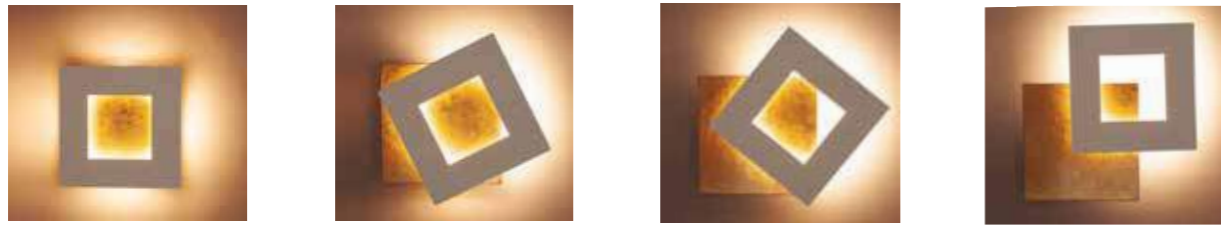

Aluminio-Aluminium 220-240V~ 50/60Hz CRI≥ 80

DALIA

DALIA

Aplique-Wall lamp

Aplique/Wall lamp

Blanco-White Blanco+Oro-White+Gold Negro+Oro-Black+Gold Corten+Oro-Corten+Gold

REFERENCE	K	LED WATT	LUMENS	FINISH	SIZES	MOTION-ROTATE
8110	3000K	12W	840lm	Blanco-White	140 x 140	
8111	3000K	12W	840lm	Blanco+Oro-White+Gold	140 x 140	
8112	3000K	12W	840lm	Negro+Oro-Black+Gold	140 x 140	
8113	3000K	12W	840lm	Corten+Oro-Corten+Gold	140 x 140	
8114	3000K	18W	1260lm	Blanco-White	180 x 180	
8115	3000K	18W	1260lm	Blanco+Oro-White+Gold	180 x 180	
8116	3000K	18W	1260lm	Negro+Oro-Black+Gold	180 x 180	
8117	3000K	18W	1260lm	Corten+Oro-Corten+Gold	180 x 180	
8118	3000K	24W	1680lm	Blanco-White	220 x 220	
8119	3000K	24W	1680lm	Blanco+Oro-White+Gold	220 x 220	
8120	3000K	24W	1680lm	Negro+Oro-Black+Gold	220 x 220	
8121	3000K	24W	1680lm	Corten+Oro-Corten+Gold	220 x 220	
8143	3000K	40W	2800lm	Blanco-White	400 x 400	
8144	3000K	40W	2800lm	Blanco+Oro-White+Gold	400 x 400	
8145	3000K	40W	2800lm	Negro+Oro-Black+Gold	400 x 400	
8146	3000K	40W	2800lm	Corten+Oro-Corten+Gold	400 x 400	