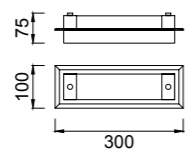

5534 Cromo-Chrome
LED 8W 4000K 680lm

Metal/Cristal-Metal/Crystal 220-240V~ 50/60Hz