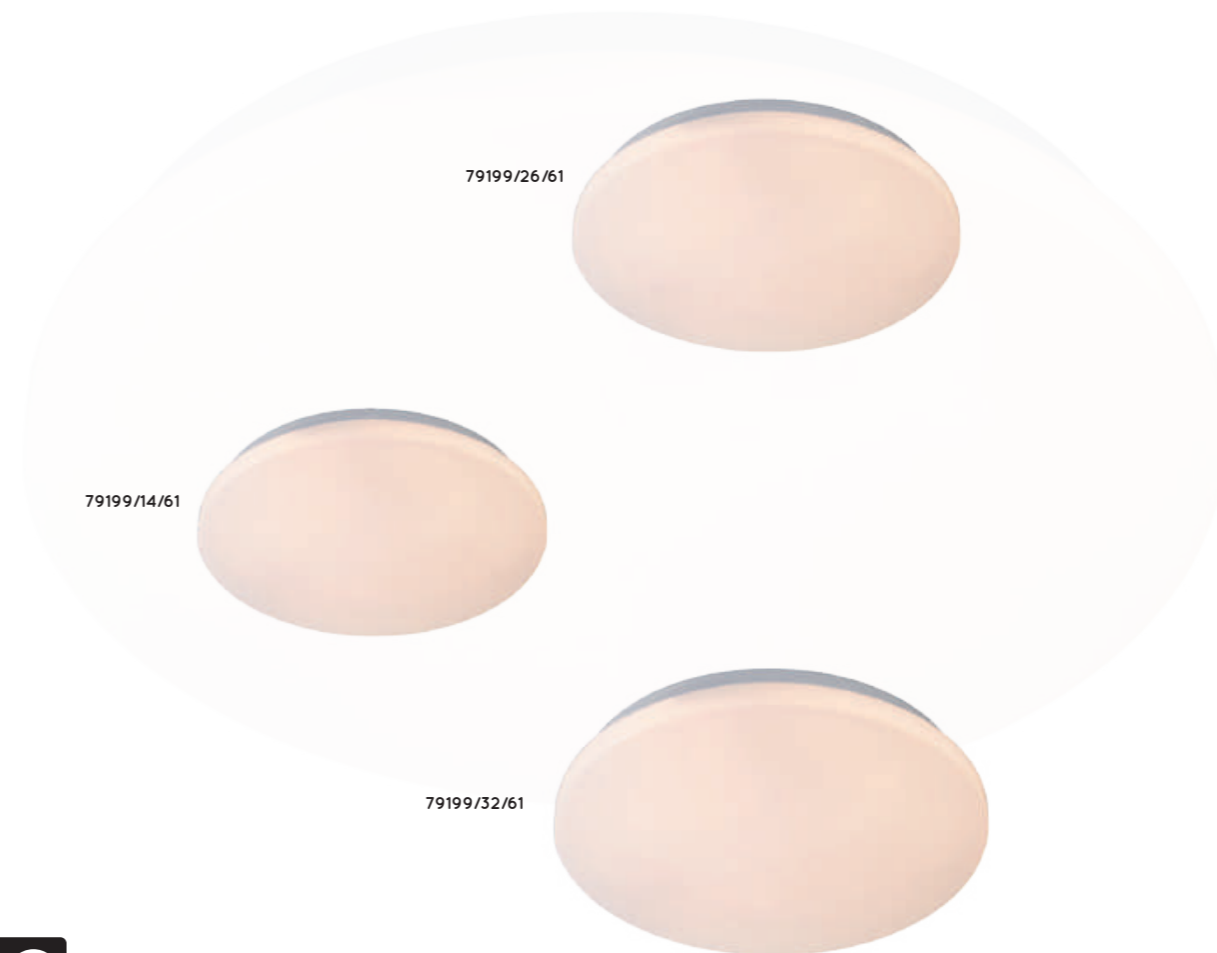

- 14 W/INTEGRATED LED/3000K/1380lm/incl. 79199/14/61
- Ø 26/H 6,5cm
- 26 W/INTEGRATED LED/3000K/1600lm/incl. 79199/26/61
- Ø 34/H 6,5cm
- 32 W/INTEGRATED LED/3000K/2100lm/incl. 79199/32/61
- Ø 39/H 6,5cm
- color opal white
- metal/pmma