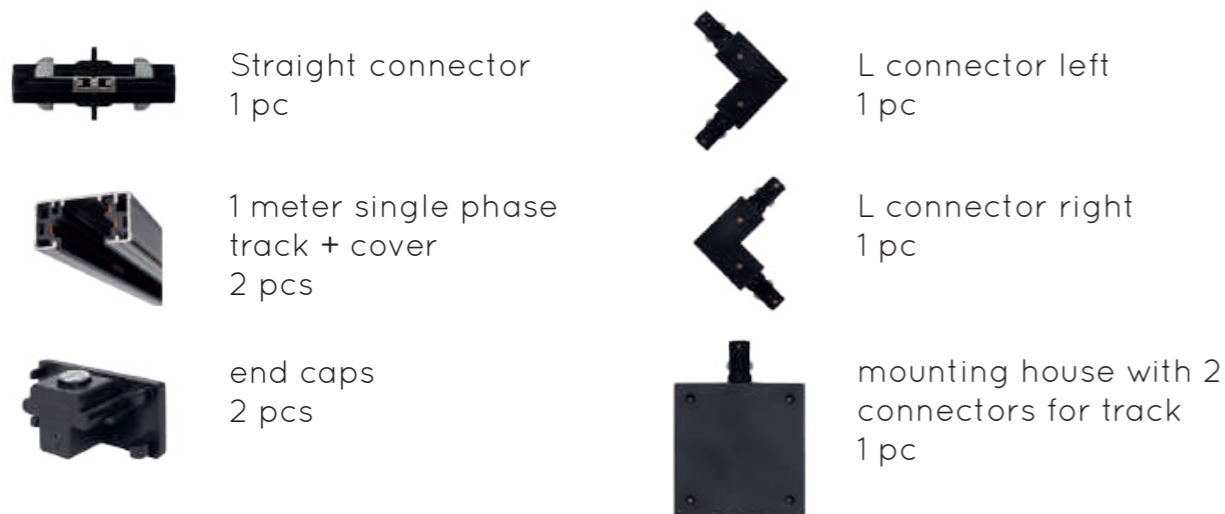

bulb suggestion
49041/12/30

TRIMLESS

TRACK SYSTEM

BASIC SET

09950/00/30

We developed a system where the consumer can decide whether he wants the mounting box for power connection at the end or in the middle of the track. In this way we only need 1 basic set for all different options.

BASIC SET CONTAINS:

+ 2m plastic cover for track, easily cuttable

COMPONENTS:

page 122 - 227

WALL & CEILING LIGHTS

DEVI

BOK

- (1x) G9/40W max./excl.
- H 15/L 15/W 11 cm
- colors satin chrome/white
- aluminium