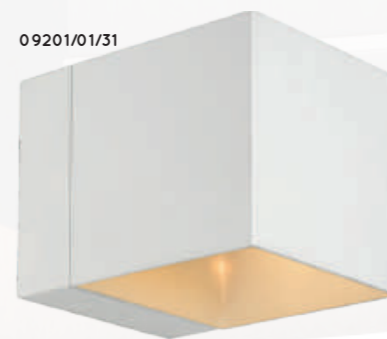

17282/11/31

17282/11/12

DEVI

- 1x G9/max. 42W/excl.
- H 8/W 10,5/L 8 cm
- colors white/black & painted brass inside
- aluminium

09201/01/31

09201/01/30

bulb suggestion
49026/03/31

CUBO