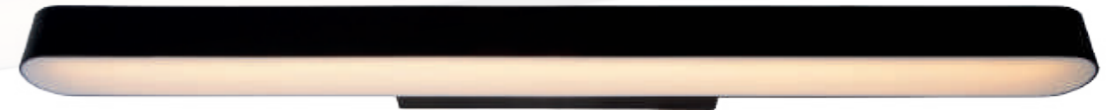

04209/18/30

04209/12/30

04209/18/30

MIZAR

- 6W/INTEGRATED LED/2700K/230lm/incl.
- H 7,2/W 6,5/L 60 cm
- 10W/INTEGRATED LED/2700K/380lm/incl.
- H 7,2/W 7,2/L 90 cm
- color black
- aluminium

12201/60/30

12201/90/30