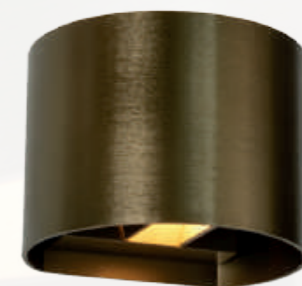

- G9/1x3,5W/LED/2700K/350lm/incl.
- H 9,7/W 13/L 11 cm
- colors black & gold/white/grey/satin brass/coffee
- aluminium

ADJUSTABLE BEAM
ANGLE UP DOWN

09218/04/30

09218/04/31

09218/04/36

09218/04/02

09218/04/97