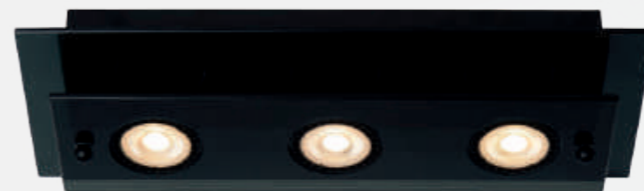

79181/03/30