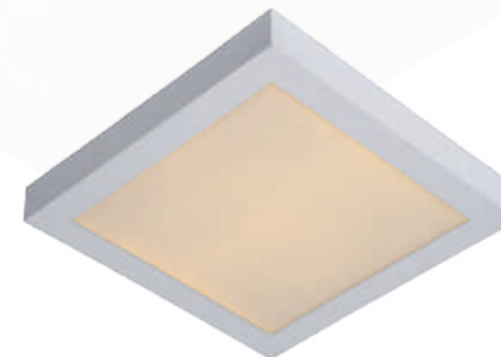

28117/30/31
dimmable driver
30W incl.