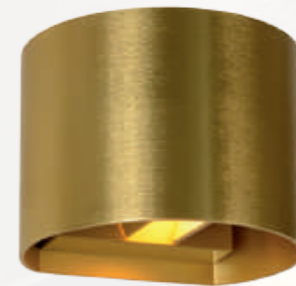

- G9/1x3,5W/LED/2700K/350lm/incl.
- H 9,7/W 13/L 11 cm
- colors black & gold/white/grey/satin brass/coffee
- aluminium

ADJUSTABLE BEAM
ANGLE UP DOWN

09218/04/30

09218/04/31

09218/04/36

09218/04/02

09218/04/97