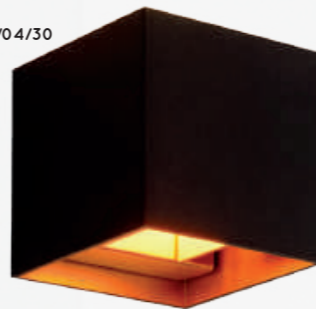

XIO

- G9/1x3,5W/LED/2700K/350lm/incl.
- H 9,7/W 9,7/L 9,7 cm
- colors black & gold/white/grey/satin brass/coffee aluminium

ADJUSTABLE BEAM ANGLE
UP DOWN

09217/04/30

09217/04/31

09217/04/36

09217/04/02

09217/04/97

spare bulb
49026/03/31