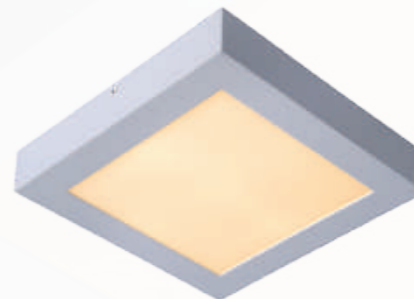

- 8W/INTEGRATED LED/3000K/362/incl. 28117/11/31
- H 3,9/W 10,8/L 10,8 cm
- 15W/INTEGRATED LED/3000K/800lm/incl. 28117/17/31
- H 3,9/W 16,8/L 16,8 cm
- 22W/INTEGRATED LED/3000K/1186lm/incl. 28117/22/31
- H 3,9/W 22/L 22 cm
- 30W/INTEGRATED LED/3000K/1727lm/incl. 28117/30/31
- H 3,9/W 30/L 30 cm
- color white
- aluminium

28117/11/31
dimmable driver
8W incl.

28117/22/31
dimmable driver
22W incl.