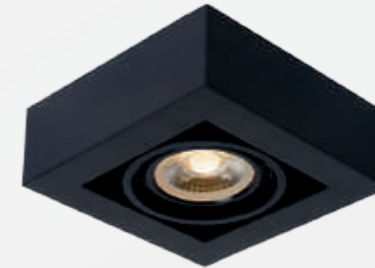

- (1x) (2X) 12W/GU10/2200-3000K/820lm/incl.
- H 9/W 18,5/L 18,5 cm 09120/12/30, 31
- H 9/W 34/L 18,5 cm 09120/24/30, 31
- colors sandy black/sandy white
- aluminium

09120/12/30