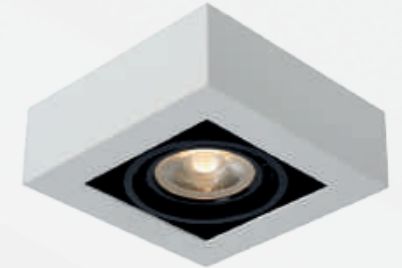

09120/12/31