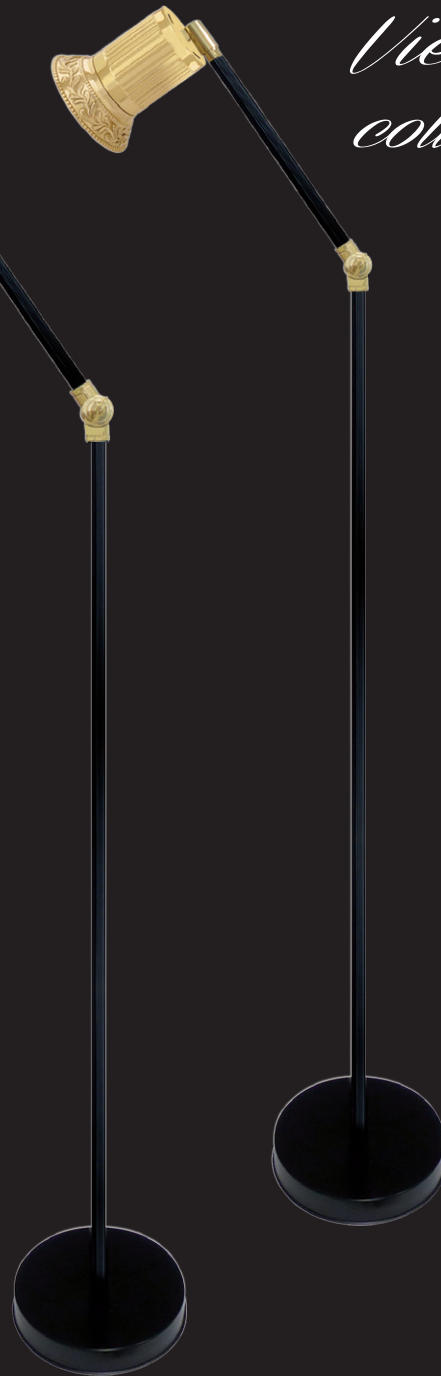

*New
Vienna
collection*