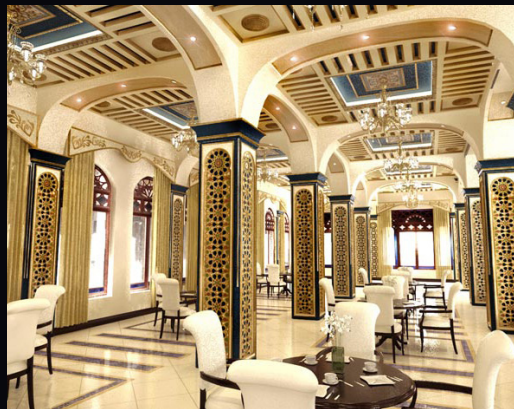

FEDE

WORLDWIDE
PROJECTS

EL PROYECTO · THE PROJECT · LE PROJET · DAS PROJEKT · ΠΡΟΕΚΤ

THE ORIENT PEARL RESTAURANT DOHA QATAR

Orient Pearl Restaurant is Qatar's unique luxurious fine dining restaurant. Situated at the Cornish of Doha, It's the ideal place for that very special night out and the best spot in Qatar to enjoy the sea view right from your dining table! But it's not all about location – here at "Orient Pearl" we have forged a reputation as one of GCC's top restaurants.