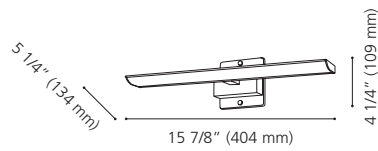

94613A

94612A TABIANO

Finish / Fini: Chrome / Chrome
Diffuser / Diffuseur: White Acrylic / Acrylique blanc

Wattage: 6.4W LED (Integrated / Intégré)
Lumens: 800   **Kelvin:** 3000K
Dimmable / Luminosité variable

Canopy / Canopée:
4 1/4" (109 mm) x 4 1/4" (109 mm) x 1/4" (7 mm)

94613A TABIANO

Finish / Fini: Chrome / Chrome
Diffuser / Diffuseur: White Acrylic / Acrylique blanc

Wattage: 9.6W LED (Integrated / Intégré)
Lumens: 1200   **Kelvin:** 3000K
Dimmable / Luminosité variable

Canopy / Canopée:
4 1/4" (109 mm) x 4 1/4" (109 mm) x 1 1/2" (37 mm)

202075A TABIANO

Finish / Fini: Matte Black / Noir mat
Diffuser / Diffuseur: White Acrylic / Acrylique blanc

Wattage: 9.6W LED (Integrated / Intégré)
Lumens: 1200   **Kelvin:** 3000K
Dimmable / Luminosité variable

Canopy / Canopée:
4 1/4" (109 mm) x 4 1/4" (109 mm) x 1/4" (7 mm)