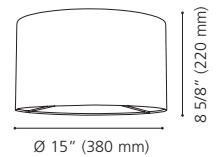

202337A SANTANDER

Shade / Abat-jour: Black Fabric / Tissu noir

202338A SANTANDER

Shade / Abat-jour: White Fabric / Tissu blanc

204561 SANTANDER

Shade / Abat-jour: White, Blue & Grey Fabric /
Tissu blanc, bleu et gris