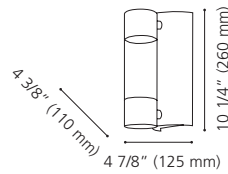

202562A

96014A ROBLEDO

Finish / Fini: Anthracite / Anthracite
Shade / Abat-jour: Clear Acrylic / Acrylique clair

Wattage: 2 x 3.7W LED (Integrated / Intégré)
Lumens: 2 x 330 (660) **Kelvin:** 3000K
Not Dimmable / Luminosité non-variable

202562A ROBLEDO

Finish / Fini: Anthracite / Anthracite
Shade / Abat-jour: Clear Acrylic / Acrylique clair

Wattage: 2 x 3.7W LED (Integrated / Intégré)
Lumens: 2 x 330 (660) **Kelvin:** 3000K
Not Dimmable / Luminosité non-variable