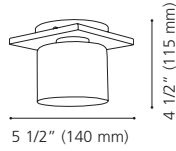

91733A

91732A PIANELLA

Finish / Fini: Chrome / Chrome

Glass / Verre: Clear / Clair

Shade / Abat-jour: Crystal & Chrome / Cristal et chrome

Wattage: 1 x 60W G9 (Included / Incluse)

Canopy / Canopée:

1" (25 mm) x Ø 4 3/8" (110 mm)

91733A PIANELLA

Finish / Fini: Chrome / Chrome

Glass / Verre: Clear / Clair

Shade / Abat-jour: Crystal & Chrome / Cristal et chrome

Wattage: 4 x 60W G9 (Included / Incluses)

Canopy / Canopée:

12 5/8" (321 mm) x 12 5/8" (321 mm) x 1 1/8" (30 mm)

200264A PIANELLA

Finish / Fini: Chrome / Chrome

Glass / Verre: Clear / Clair

Shade / Abat-jour: Crystal & Chrome / Cristal et chrome

Wattage: 1 x 60W G9 (Included / Incluse)

Canopy / Canopée:

4 3/8" (110 mm) x 5 1/2" (140 mm) x 1" (25 mm)