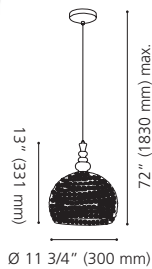

Ø 11 3/4" (300 mm)