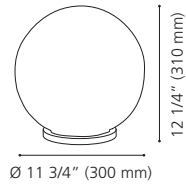

85264A RONDO

Finish / Fini: Silver / Argent
Glass / Verre: White / Blanc

Wattage: 1 x 60W E26 (Not included / Non incluse)

85265A RONDO

Finish / Fini: Silver / Argent
Glass / Verre: White / Blanc

Wattage: 1 x 60W E26 (Not included / Non incluse)

85266A RONDO

Finish / Fini: Silver / Argent
Glass / Verre: White / Blanc

Wattage: 1 x 60W E26 (Not included / Non incluse)