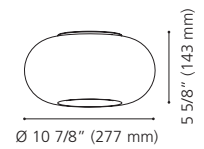

204893A OPTICA

Finish / Fini: Black / Noir
Glass / Verre: White / Blanc

Wattage: 2 x 25W LED E26
(Not Included / Non includes)

204894A OPTICA

Finish / Fini: Black / Noir
Glass / Verre: White / Blanc

Wattage: 2 x 25W LED E26, A15
(Not Included / Non includes)