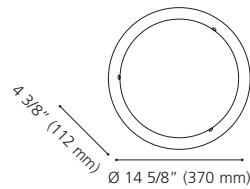

82944A PLANET

Finish / Fini: Chrome / Chrome
Glass / Verre: Satin / Satin

Wattage: 2 x 60W E26 (Not included / Non inclus)

202157A KEMPTON

Finish / Fini: Matte Nickel / Nickel mat
Glass / Verre: Satin / Satin

Wattage: 13W LED (Integrated / Intégré)
Lumens: 1050   **Kelvin:** 3000K   **CRI:** > 80
Dimmable / Luminosité variable

LED