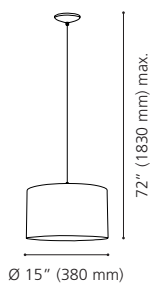

31599A

31599A MASERLO

Finish / Fini: Matte Nickel / Nickel mat

Shade / Abat-jour: Black & Gold Fabric /
Tissu noir et or

Wattage: 1 x 60W E26 (Not Included / Non include)

Canopy / Canopée:
1 1/4" (32 mm) x Ø 5" (126 mm)