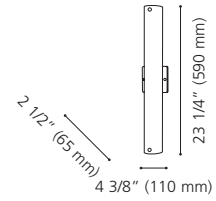

Canopy / Canopée:
 30 5/8" (779 mm) x 4 3/8" (110 mm) x 1 5/8" (41 mm)

LED

83733A

85339A

83733A KIO

Finish / Fini: Chrome / Chrome
Glass / Verre: Satin & Clear / Satin et clair

Wattage: 4 x 40W G9 (Not Included / Non include)