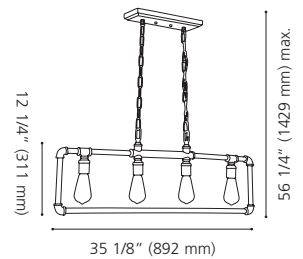

Wattage: 3 x 60W E26 (Not included / Non incluses)

Canopy / Canopée:

1" (25 mm) x Ø 8 5/8" (220 mm)

202834A

202836A

202847A

202834A WYMER

Finish / Fini: Matte Bronze / Bronze mat