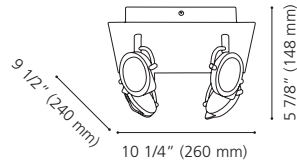

200276A OROTELLI

Finish / Fini: Chrome / Chrome
Glass / Verre: Satin / Satin

Wattage: 4 x 6.7W LED (Integrated / Intégré)
Lumens: 4 x 540 (2160)   **Kelvin:** 3000K
Dimmable / Luminosité variable

200275A OROTELLI

Finish / Fini: Chrome / Chrome
Glass / Verre: Satin / Satin

Wattage: 3 x 6.7W LED (Integrated / Intégré)
Lumens: 3 x 540 (1620)   **Kelvin:** 3000K
Dimmable / Luminosité variable

91879A OROTELLI

Finish / Fini: Chrome / Chrome
Glass / Verre: Satin / Satin

Wattage: 4 x 6.7W LED (Integrated / Intégré)
Lumens: 4 x 540 (2160)   **Kelvin:** 3000K
Dimmable / Luminosité variable