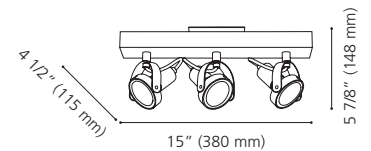

94646A NOVORIO 1

Finish / Fini: White / Blanc

Wattage: 1 x 35W GU10 (Not included / Non incluse)

Canopy / Canopée:
4 1/2" (115 mm) x 4 1/2" (115 mm) x 1/16" (1 mm)

94647A NOVORIO 1

Finish / Fini: White / Blanc

Wattage: 2 x 35W GU10 (Not included / Non incluses)

Canopy / Canopée:
4 1/2" (115 mm) x 4 1/2" (115 mm) x 1/16" (1 mm)

94648A NOVORIO 1

Finish / Fini: White / Blanc

Wattage: 3 x 35W GU10 (Not included / Non incluses)

Canopy / Canopée:
4 1/2" (115 mm) x 4 1/2" (115 mm) x 1/16" (1 mm)