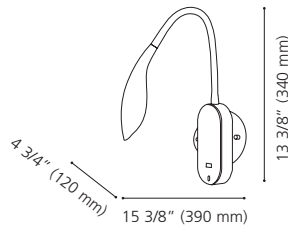

203785A

This luminaire feature an integrated USB port; practical for charging electronic devices.

Ce luminaire est munis d'un port USB intégré; pratique pour recharger les appareils électroniques.