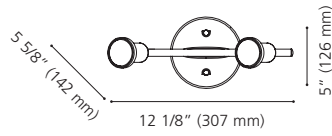

205138A

205138A TREMENDO

Finish / Fini: Black / Noir

Wattage: 2 x 10W LED GU10 (Not Included / Non incluses)

Canopy / Canopée:
Ø 5" (126 mm) x 1 1/8" (28 mm)

205136A TREMENDO

Finish / Fini: Black / Noir

Wattage: 3 x 10W LED GU10 (Not Included / Non incluses)

Canopy / Canopée:
Ø 5" (126 mm) x 1 1/8" (28 mm)

205137A TREMENDO

Finish / Fini: Black / Noir

Wattage: 4 x 10W LED GU10 (Not Included / Non incluses)

Canopy / Canopée:
Ø 5" (126 mm) x 1 1/8" (28 mm)