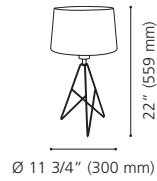

Ø 11 3/4" (300 mm)