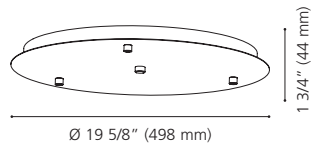

204102A

204101A 3L CANOPY

Finish / Fini: Black / Noir

Suitable for / Convient à: E26, GU10, G9, E12

204102A 9L CANOPY

Finish / Fini: Black / Noir

Suitable for / Convient à: E26, GU10, G9, E12

204103A 13L CANOPY

Finish / Fini: Black / Noir

Suitable for / Convient à: E26, GU10, G9, E12