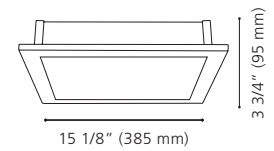

201296A PRIOLA

Finish / Fini: White & Matte Nickel / Blanc et nickel mat
Glass / Verre: Structured & Clear / Structuré et clair

Wattage: 9.7W LED (Integrated / Intégré)
Lumens: 1000   **Kelvin:** 4000K
Dimmable / Luminosité variable

Canopy / Canopée:
7 7/8" (200 mm) x 7 7/8" (200 mm) x 1 5/8" (40 mm)

92714A AURIGA CRYSTAL

Finish / Fini: Chrome / Chrome
Glass / Verre: Clear / Clair
Crystal / Cristal: Clear / Clair

Wattage: 5 x 25W G9 (Included / Incluses)