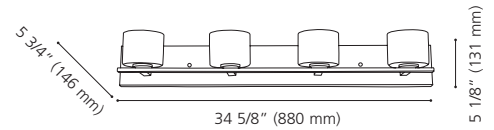

Rods / Tiges:

2 x 6" (152 mm), 2 x 9" (228 mm), 2 x 12" (305 mm)

200265A

200266A

200267A

200265A PIANELLA

Finish / Fini: Chrome / Chrome

Glass / Verre: Clear / Clair