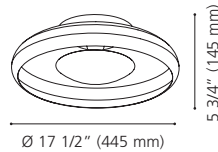

204893A OPTICA

Finish / Fini: Black / Noir
Glass / Verre: White / Blanc

Wattage: 2 x 25W LED E26
 (Not Included / Non includes)

32469A

Ø 14 1/4" (363 mm)

97557A

Ø 17 1/2" (445 mm)

204359A