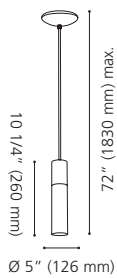

202299A

202299A VILLORA

Finish / Fini: Matte Nickel / Nickel mat

Shade / Abat-jour: Matte Nickel & Matte Black Metal /
Métal nickel mat et noir mat

Wattage: 1 x 10W LED GU10
(Not included / Non incluse)

Canopy / Canopée:
1 1/4" (32 mm) x Ø 5" (126 mm)

202301A VILLORA

Finish / Fini: Matte Nickel / Nickel mat

Shade / Abat-jour: Matte Nickel & Matte Black Metal /
Métal nickel mat et noir mat

Wattage: 4 x 10W LED GU10
(Not included / Non incluses)

Canopy / Canopée:
39 3/4" (1010 mm) x 4 3/8" (110 mm) x 1 1/8" (30 mm)