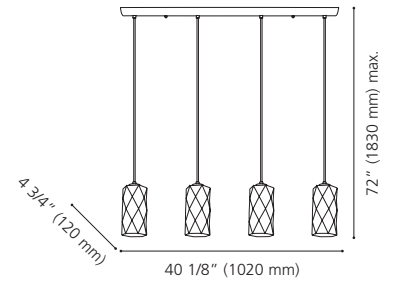

202409A ESTEVAU

Finish / Fini: Matte Nickel / Nickel mat
Glass / Verre: Smoked / Fumé

Wattage: 3 x 25W LED E26
(Not Included / Non includes)

Canopy / Canopée:
1 1/8" (28 mm) x Ø 8 5/8" (220 mm)

202404A ESTEVAU

Finish / Fini: Matte Nickel / Nickel mat
Glass / Verre: Smoked / Fumé

Wattage: 4 x 25W LED E26
(Not Included / Non includes)

Canopy / Canopée:
39 3/4" (1010 mm) x 4 3/8" (110 mm) x 1 1/8" (30 mm)

202408A ESTEVAU

Finish / Fini: Matte Nickel / Nickel mat
Glass / Verre: Smoked / Fumé

Wattage: 3 x 25W LED E26
(Not Included / Non includes)

Canopy / Canopée:
31 1/2" (800 mm) x 4 3/8" (110 mm) x 1 1/8" (30 mm)