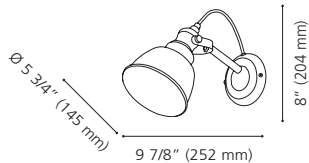

202504A

Can be hardwired or powered by cord and plug.

Peut être branché à la boîte électrique ou alimenté par la prise électrique.

202504A

202504A THORNFORD

Finish / Fini: Matte Black & Chrome / Noir mat et chrome

Shade / Abat-jour: Matte Black & White Metal / Métal noir mat et blanc

Wattage: 1 x 60W E26 (Not included / Non incluse)

Canopy / Canopée:

1 1/4" (31 mm) x Ø 4 3/4" (120 mm)

203517A THORNFORD

Finish / Fini: Matte Black & Chrome / Noir mat et chrome

Shade / Abat-jour: Matte Black & White Metal / Métal noir mat et blanc

Wattage: 1 x 60W E26 (Not included / Non incluse)

203516A THORNFORD

Finish / Fini: Matte Black & Chrome / Noir mat et chrome

Shade / Abat-jour: Matte Black & White Metal / Métal noir mat et blanc

Wattage: 1 x 60W E26 (Not included / Non incluse)