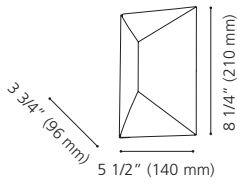

203454A

203455A PREDAZZO

Finish / Fini: Matte White / Blanc mat

Wattage: 2 x 2.5W LED (Integrated / Intégré)
Lumens: 2 x 180 (360)   **Kelvin:** 3000K
Not Dimmable / Luminosité non-variable

Canopy / Canopée:
5 1/2" (140 mm) x 4 3/8" (110 mm) x 1" (25 mm)

203454A PREDAZZO

Finish / Fini: Matte Black & White / Noir mat et blanc

Wattage: 2 x 2.5W LED (Integrated / Intégré)
Lumens: 2 x 180 (360)   **Kelvin:** 3000K
Not Dimmable / Luminosité non-variable

Canopy / Canopée:
5 1/2" (140 mm) x 4 3/8" (110 mm) x 1" (25 mm)