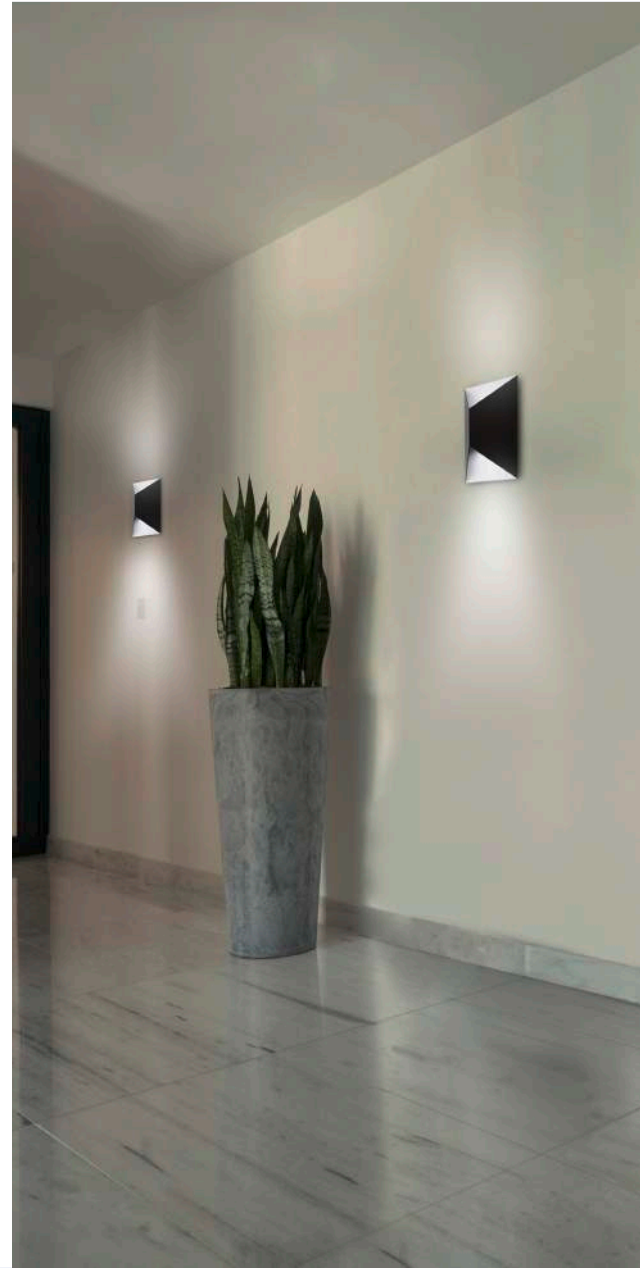

Canopy / Canopée:
1 3/8" (34 mm) x Ø 7 7/8" (200 mm)

LED

203455A

203454A

203455A PREDAZZO

Finish / Fini: Matte White / Blanc mat

Wattage: 2 x 2.5W LED (Integrated / Intégré)

Lumens: 2 x 180 (360) **Kelvin:** 3000K
Not Dimmable / Luminosité non-variable