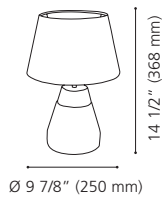

95527A

95527A TAREGA

Finish / Fini: Oak & Concrete Effect /
Chêne et effet béton

Shade / Abat-jour: Brown Fabric / Tissu brun

Wattage: 1 x 60W E26 (Not included / Non incluse)