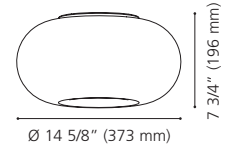

204893A

204894A

204893A OPTICA

Finish / Fini: Black / Noir
Glass / Verre: White / Blanc

Wattage: 2 x 25W LED E26
(Not Included / Non includes)

204894A OPTICA

Finish / Fini: Black / Noir
Glass / Verre: White / Blanc

Wattage: 2 x 25W LED E26, A15
(Not Included / Non includes)