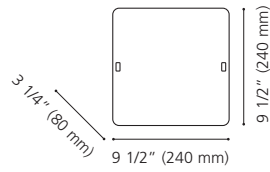

83242A

83241A BORGIO

Finish / Fini: Matte Nickel / Nickel mat
Glass / Verre: Satin / Satin

Wattage: 1 x 60W E26 (Not Included / Non include)

83242A BORGIO

Finish / Fini: Matte Nickel / Nickel mat
Glass / Verre: Satin / Satin

Wattage: 1 x 60W E26 (Not Included / Non include)