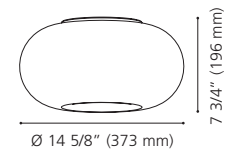

204894A

87329A AREZZO

Finish / Fini: Matte Nickel / Nickel mat
Glass / Verre: Satin / Satin

Wattage: 1 x 60W E26 (Not included / Non include)

204894A OPTICA

Finish / Fini: Black / Noir
Glass / Verre: White / Blanc

Wattage: 2 x 25W LED E26, A15
(Not Included / Non includes)

204893A OPTICA

Finish / Fini: Black / Noir
Glass / Verre: White / Blanc

Wattage: 2 x 25W LED E26
(Not Included / Non includes)