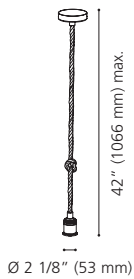

43256A

43256A RAMPSIDE

Finish / Fini: Black / Noir

Wattage: 1 x 60W E26 (Not Included / Non incluse)

Canopy / Canopée:
1" (25 mm) x Ø 4 1/2" (115 mm)

99078A TURALDO

Finish / Fini: Wood & Black / Bois et noir

Wattage: 1 x 40W E26 (Not Included / Non incluse)

Canopy / Canopée:
1" (25 mm) x Ø 4 1/2" (115 mm)

43597A PRESTWICK 3

Finish / Fini: Black with Grey Concrete /
Noir avec béton gris

Wattage: 1 x 60W E26 (Not Included / Non incluse)

Canopy / Canopée:
1" (25 mm) x Ø 4 1/2" (115 mm)