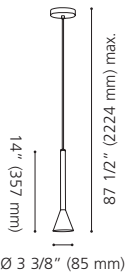

Canopy / Canopée:
 1" (25 mm) x Ø 4 1/2" (115 mm)

97604A

97605A

97606A

97604A CORTADERAS

Finish / Fini: Black / Noir
Shade / Abat-jour: Black & Gold Metal /
Métal noir et or

Wattage: 1 x 10W LED GU10 (Not included / Non incluse)