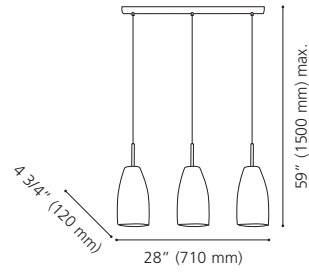

20598A CRASH

Finish / Fini: Matte Nickel / Nickel mat
Glass / Verre: Satin Crackle / Satin craquelé

Wattage: 3 x 60W E26 (Not Included / Non includes)

20599A CRASH

Finish / Fini: Matte Nickel / Nickel mat
Glass / Verre: Satin Crackle / Satin craquelé

Wattage: 1 x 60W E26 (Not Included / Non include)