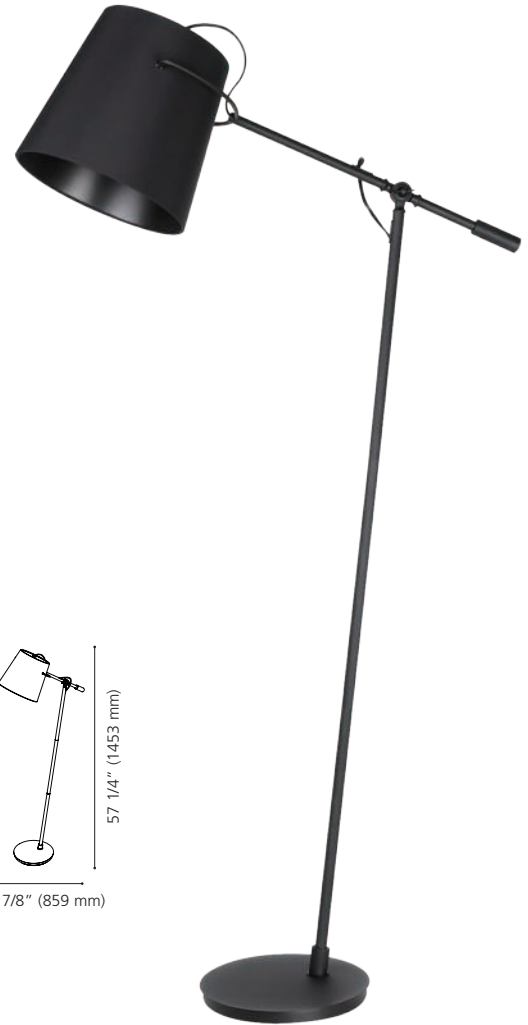

39867A

39866A GRANADILLOS

Finish / Fini: Black / Noir
Shade / Abat-jour: Black Fabric / Tissu noir

Wattage: 1 x 40W E26 (Not Included / Non include)

39867A GRANADILLOS

Finish / Fini: Black / Noir
Shade / Abat-jour: Black Fabric / Tissu noir

Wattage: 1 x 40W E26 (Not Included / Non include)