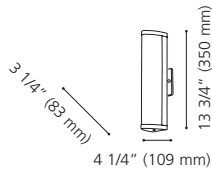

94712A

94712A GITA 2

Finish / Fini: Chrome / Chrome
Shade / Abat-jour: White Acrylic / Acrylique blanc

Wattage: 8.7W LED (Integrated / Intégré)
Lumens: 730 **Kelvin:** 3000K **CRI:** > 80
Not Dimmable / Luminosité non-variable

Canopy / Canopée:
4 1/4" (109 mm) x 4 1/4" (109 mm) x 1/4" (8 mm)

94713A GITA 2

Finish / Fini: Chrome / Chrome
Shade / Abat-jour: White Acrylic / Acrylique blanc

Wattage: 17.4W LED (Integrated / Intégré)
Lumens: 1560 **Kelvin:** 3000K **CRI:** > 80
Not Dimmable / Luminosité non-variable

Canopy / Canopée:
4 1/4" (109 mm) x 4 1/4" (109 mm) x 1/4" (8 mm)

94714A GITA 2

Finish / Fini: Chrome / Chrome
Shade / Abat-jour: White Acrylic / Acrylique blanc

Wattage: 26.2W LED (Integrated / Intégré)
Lumens: 2180 **Kelvin:** 3000K **CRI:** > 80
Not Dimmable / Luminosité non-variable

Canopy / Canopée:
4 1/4" (109 mm) x 4 1/4" (109 mm) x 1/4" (8 mm)