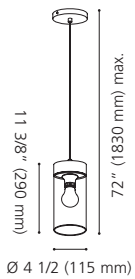

Finish / Fini: Chrome / Chrome
Glass / Verre: Metallic Smoked / Fumé métallique

Wattage: 1 x 60W E26 (Not included / Non incluse)

Canopy / Canopée:
 1" (25 mm) x Ø 4 1/2" (115 mm)

202127A

202128A

202127A MONTEY