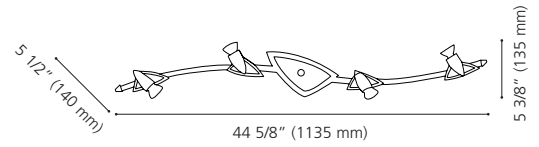

20612A WAVE

Finish / Fini: Matte Nickel & Chrome /
Nickel mat et chrome

Wattage: 4 x 50W GU10 (Included / Incluses)