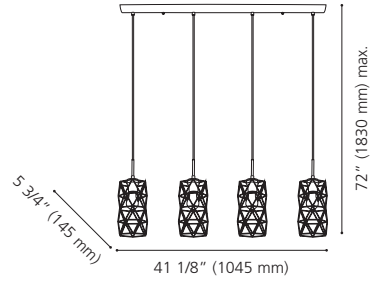

202358A

202359A ESTEVAU 2

Finish / Fini: Matte Black / Noir mat
Shade / Abat-jour: Black Metal / Métal noir

Wattage: 4 x 25W LED E26
(Not Included / Non includes)

Canopy / Canopée:
39 3/4" (1010 mm) x 4 3/8" (110 mm) x 1 1/8" (30 mm)

202358A ESTEVAU 2

Finish / Fini: Matte Black / Noir mat
Shade / Abat-jour: Black Metal / Métal noir

Wattage: 1 x 25W LED E26
(Not Included / Non include)

Canopy / Canopée:
1" (25 mm) x Ø 4 1/2" (115 mm)