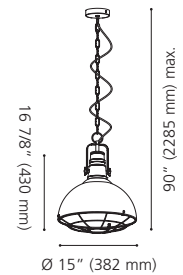

49742A CANNINGTON

Finish / Fini: Black / Noir
Shade / Abat-jour: Black & Gold Metal / Métal noir et or

Wattage: 1 x 60W E26 (Not included / Non incluse)

Canopy / Canopée:
1" (25 mm) x Ø 4 1/2" (115 mm)