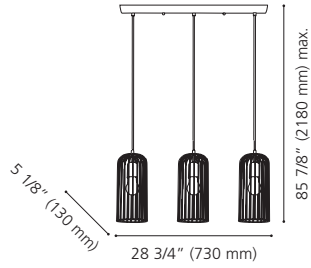

Wattage: 5.4W + 3.3W LED (Integrated / Intégré)

Lumens: 970 **Kelvin:** 3000K

Dimmable / Luminosité variable

Canopy / Canopée:

1 3/4" (45 mm) x Ø 4 1/2" (115 mm)

LED

49645A

49644A