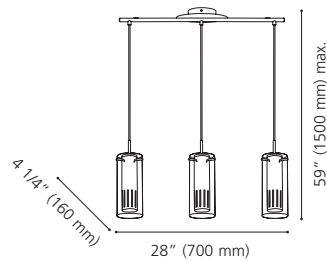

Wattage: 3 x 60W E26 (Not Included / Non incluses)

Canopy / Canopée:
 1 1/8" (30 mm) x Ø 4 5/8" (117 mm)

92845A

92846A

200284A

92845A TAROLO

Finish / Fini: Chrome / Chrome
Glass / Verre: Chrome Printed & Clear /
 Imprimé chrome et clair