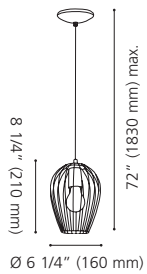

49478A

49477A NEWTOWN

Finish / Fini: Black / Noir

Shade / Abat-jour: Black Metal / Métal noir

Wattage: 1 x 75W E26 (Not included / Non incluse)

Canopy / Canopée:

1 1/4" (32 mm) x Ø 5" (126 mm)

49478A NEWTOWN

Finish / Fini: Black / Noir

Shade / Abat-jour: Black Metal / Métal noir

Wattage: 3 x 75W E26 (Not included / Non incluses)

Canopy / Canopée:

28" (710 mm) x 4 3/8" (110 mm) x 1 1/8" (30 mm)

49479A NEWTOWN

Finish / Fini: Black / Noir

Shade / Abat-jour: Black Metal / Métal noir

Wattage: 3 x 75W E26 (Not included / Non incluses)

Canopy / Canopée:

1 1/8" (30 mm) x Ø 11 3/4" (300 mm)