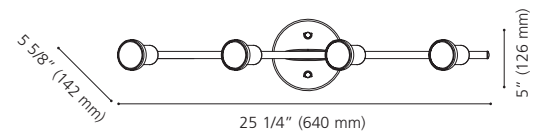

205138A TREMENDO

Finish / Fini: Black / Noir

Wattage: 2 x 10W LED GU10 (Not Included / Non incluses)

Canopy / Canopée:
Ø 5" (126 mm) x 1 1/8" (28 mm)

205136A TREMENDO

Finish / Fini: Black / Noir

Wattage: 3 x 10W LED GU10 (Not Included / Non incluses)

Canopy / Canopée:
Ø 5" (126 mm) x 1 1/8" (28 mm)

205137A TREMENDO

Finish / Fini: Black / Noir

Wattage: 4 x 10W LED GU10 (Not Included / Non incluses)

Canopy / Canopée:
Ø 5" (126 mm) x 1 1/8" (28 mm)