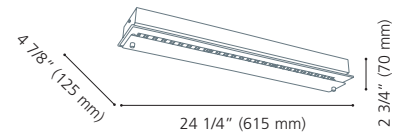

201301A

201299A PRIOLA

Finish / Fini: White & Matte Nickel / Blanc et nickel mat
Glass / Verre: Structured & Clear / Structuré et clair

Wattage: 8.9W LED (Included / Incluse)
Lumens: 1100 **Kelvin:** 4000K
Dimmable / Luminosité variable

Canopy / Canopée:
16" (405 mm) x 4 3/8" (110 mm) x 1 3/8" (35 mm)

LED

201301A PRIOLA

Finish / Fini: White & Matte Nickel / Blanc et nickel mat
Glass / Verre: Structured & Clear / Structuré et clair

Wattage: 13.4W LED (Included / Incluse)
Lumens: 1650 **Kelvin:** 4000K
Dimmable / Luminosité variable

Canopy / Canopée:
23 5/8" (600 mm) x 4 3/8" (110 mm) x 1 5/8" (41 mm)

LED

201302A PRIOLA

Finish / Fini: White & Matte Nickel / Blanc et nickel mat
Glass / Verre: Structured & Clear / Structuré et clair

Wattage: 17.9W LED (Included / Incluse)
Lumens: 2200 **Kelvin:** 4000K
Dimmable / Luminosité variable

Canopy / Canopée:
30 5/8" (779 mm) x 4 3/8" (110 mm) x 1 5/8" (41 mm)

LED