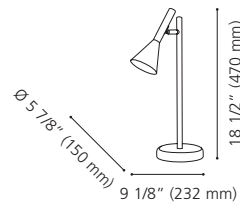

97805A

97805A CORTADERAS

Finish / Fini: Black / Noir
Shade / Abat-jour: Black & Gold Metal /
Métal noir et or

Wattage: 1 x 10W LED GU10 (Not included / Non incluse)

97806A CORTADERAS

Finish / Fini: Black / Noir
Shade / Abat-jour: Black & Gold Metal /
Métal noir et or

Wattage: 2 x 10W LED GU10 (Not included / Non incluses)