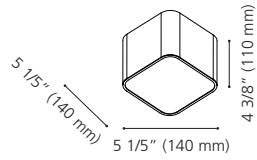

99283A

99281A GRIMASOLA

Finish / Fini: White / Blanc

Diffuser / Diffuseur: White Acrylic / Acrylique blanc

Wattage: 1 x 25W LED E26
(Not Included / Non include)

99283A GRIMASOLA

Finish / Fini: Black / Noir

Diffuser / Diffuseur: White Acrylic / Acrylique blanc

Wattage: 1 x 25W LED E26
(Not Included / Non include)