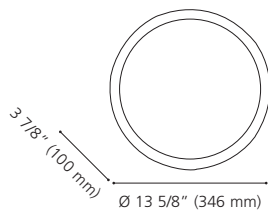

204893A

87329A AREZZO

Finish / Fini: Matte Nickel / Nickel mat
Glass / Verre: Satin / Satin

Wattage: 1 x 60W E26 (Not included / Non include)

204894A OPTICA

Finish / Fini: Black / Noir
Glass / Verre: White / Blanc

Wattage: 2 x 25W LED E26, A15
(Not Included / Non includes)

204893A OPTICA

Finish / Fini: Black / Noir
Glass / Verre: White / Blanc

Wattage: 2 x 25W LED E26
(Not Included / Non includes)