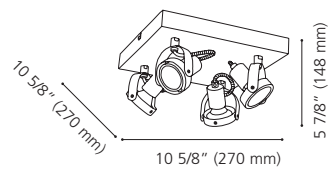

94649A NOVORIO 1

Finish / Fini: White / Blanc

Wattage: 4 x 35W GU10 (Not included / Non incluses)

Canopy / Canopée:

10 5/8" (270 mm) x 10 5/8" (270 mm) x 1 3/8" (34 mm)