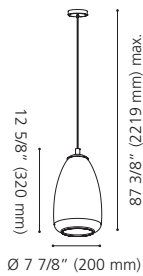

98614A

95391A PONTEVEDRA

Finish / Fini: Matte Nickel / Nickel mat
Glass / Verre: White & Amber / Blanc et ambré

Wattage: 1 x 25W G9 (Not Included / Non incluse)

Canopy / Canopée:
1 1/4" (32 mm) x Ø 5" (126 mm)

98615A ALOBRASE

Finish / Fini: Chrome / Chrome
Glass / Verre: Metallic Smoked / Fumé métallique

Wattage: 1 x 60W E26 (Not included / Non incluses)

Canopy / Canopée:
1" (25 mm) x Ø 4 1/2" (115 mm)

98614A ALOBRASE

Finish / Fini: Chrome / Chrome
Glass / Verre: Metallic Smoked / Fumé métallique

Wattage: 1 x 60W E26 (Not included / Non incluse)

Canopy / Canopée:
1" (25 mm) x Ø 4 1/2" (115 mm)