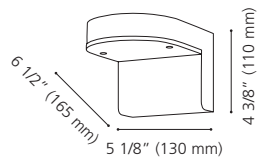

200026A

200026A JALON

Finish / Fini: Black / Noir
Glass / Verre: Satin / Satin

Wattage: 11W LED (Integrated / Intégré)

Lumens: 1000   **Kelvin:** 3000K

Not Dimmable / Luminosité non-variable