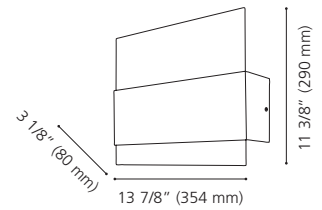

204076A NIKITA LED

Finish / Fini: Matte Nickel / Nickel mat
Glass / Verre: Satin / Satin

Wattage: 16.2W LED (Integrated / Intégré)
Lumens: 1320 **Kelvin:** 3000K
Dimmable / Luminosité variable

LED

204077A NIKITA LED

Finish / Fini: Matte Nickel / Nickel mat
Glass / Verre: Satin / Satin

Wattage: 22.4W LED (Integrated / Intégré)
Lumens: 1980 **Kelvin:** 3000K
Dimmable / Luminosité variable

LED