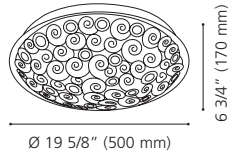

21629A

90149A CROMER

Finish / Fini: Chrome / Chrome

Wattage: 12 x 25W G9 (Included / Incluses)

91491A CROMER 1

Finish / Fini: Chrome / Chrome

Wattage: 8 x 25W G9 (Included / Incluses)

21629A DRIVE

Finish / Fini: Matte Nickel & Chrome /
Nickel mat et chrome

Glass / Verre: Satin & Clear / Satin et clair

Wattage: 4 X 35W 12V, GY6.35
(Not Included / Non includes)