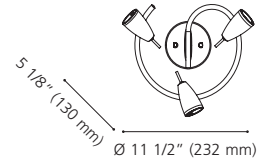

201252A

201252A NABAO

Finish / Fini: Chrome / Chrome

Glass / Verre: White & Chrome / Blanc et chrome

Wattage: 3 x 40W G9 (Not Included / Non incluses)

20771A RICCIO

Finish / Fini: Black & Chrome / Noir & chrome

Shade / Abat-jour: Black / Noir

Wattage: 3 x 50W GU10 (Not Included / Non incluses)