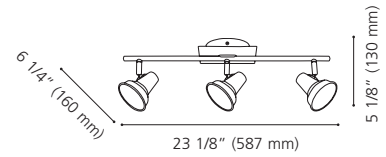

Canopy / Canopée:
1 1/8" (29 mm) x Ø 4 7/8" (125 mm)

202164A

202163A

202161A

202164A FILIPINA

Finish / Fini: Matte Nickel / Nickel mat
Shade / Abat-jour: Matte Nickel Metal /
 Métal nickel mat

Wattage: 4 x 10W LED GU10
 (Not Included / Non inclus)