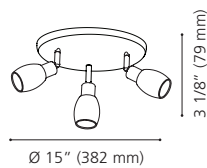

20771A

90524A MANAO

Finish / Fini: Chrome / Chrome

Wattage: 3 x 50W GU10 (Included / Incluses)

201252A NABAO

Finish / Fini: Chrome / Chrome

Glass / Verre: White & Chrome / Blanc et chrome

Wattage: 3 x 40W G9 (Not Included / Non incluses)

20771A RICCIO

Finish / Fini: Black & Chrome / Noir et chrome

Shade / Abat-jour: Black / Noir

Wattage: 3 x 50W GU10 (Not Included / Non incluses)