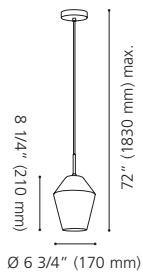

202357A

96773A MURMILLO

Finish / Fini: Matte Nickel / Nickel mat
Glass / Verre: Smoked / Fumé

Wattage: 1 x 25W LED E26 (Not included / Non incluse)

Canopy / Canopée:
1" (25 mm) x Ø 4 1/2" (115 mm)

202357A MURMILLO

Finish / Fini: Matte Nickel / Nickel mat
Glass / Verre: Smoked / Fumé

Wattage: 1 x 25W LED E26 (Not included / Non incluse)

Canopy / Canopée:
1" (25 mm) x Ø 4 1/2" (115 mm)

96774A MURMILLO

Finish / Fini: Matte Nickel / Nickel mat
Glass / Verre: Smoked / Fumé

Wattage: 3 x 25W LED E26 (Not included / Non incluses)

Canopy / Canopée:
28" (710 mm) x 4 3/8" (110 mm) x 1 1/8" (30 mm)