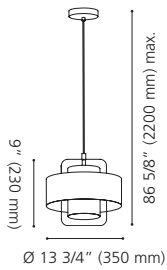

98348A

96726A FONTAO

Finish / Fini: Matte Nickel / Nickel Mat
Shade / Abat-jour: Taupe & White Fabric /
Tissu taupe et blanc

Wattage: 1 x 10W LED E26 (Included / Incluse)
Lumens: 800 **Kelvin:** 3000K
Dimmable / Luminosité variable

Canopy / Canopée:
1" (25 mm) x Ø 4 1/2" (115 mm)

98348A BENDALL

Finish / Fini: Grey / Gris
Shade / Abat-jour: Grey & Black Metal /
Métal gris et noir

Wattage: 1 x 60W E26 (Not included / Non incluse)

Canopy / Canopée:
1" (25 mm) x Ø 4 1/2" (115 mm)

98349A BENDALL

Finish / Fini: Umbra Grey / Gris ombre
Shade / Abat-jour: Umbra Grey & Pearl Grey Metal /
Métal gris ombre et gris perle

Wattage: 1 x 60W E26 (Not included / Non incluse)

Canopy / Canopée:
1" (25 mm) x Ø 4 1/2" (115 mm)