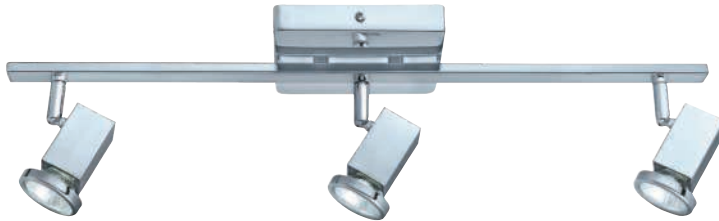

93324A

93322A

93323A

93324A ZABELLA

Finish / Fini: Chrome / Chrome

Wattage: 4 x 35W GU10 (Included / Incluses)

93323A ZABELLA

Finish / Fini: Chrome / Chrome

Wattage: 3 x 35W GU10 (Included / Incluses)

93322A ZABELLA

Finish / Fini: Chrome / Chrome

Wattage: 2 x 35W GU10 (Included / Incluses)