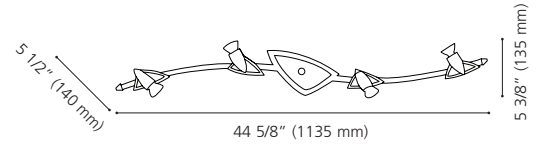

20383A

20612A WAVE

Finish / Fini: Matte Nickel & Chrome /
Nickel mat et chrome

Wattage: 4 x 50W GU10 (Included / Includes)

20383A ONA

Finish / Fini: Antique Brown / Brun antique
Glass / Verre: Champagne / Champagne

Wattage: 4 x 40W G9 (Not Included / Non inclus)

201271A INDUSTRIAL

Finish / Fini: Black Chrome / Chrome noir

Wattage: 4 x 35W GU10 (Not Included / Non inclus)

Canopy / Canopée:
1 1/8" (29 mm) x Ø 4 7/8" (125 mm)