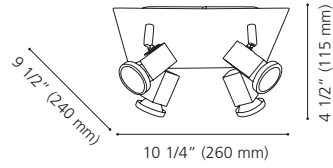

93324A

93322A

93323A

93324A ZABELLA

Finish / Fini: Chrome / Chrome

Wattage: 4 x 35W GU10 (Included / Incluses)

93323A ZABELLA

Finish / Fini: Chrome / Chrome

Wattage: 3 x 35W GU10 (Included / Incluses)

93322A ZABELLA

Finish / Fini: Chrome / Chrome

Wattage: 2 x 35W GU10 (Included / Incluses)