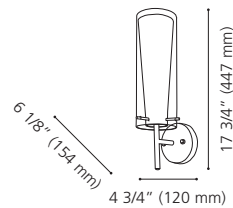

Wattage: 1 x 60W G9 (Included / Incluse)

Canopy / Canopée:

4 3/8" (110 mm) x 5 1/2" (140 mm) x 1" (25 mm)

201771A

201712A

20435A

201771A KISSLING

Finish / Fini: Chrome / Chrome