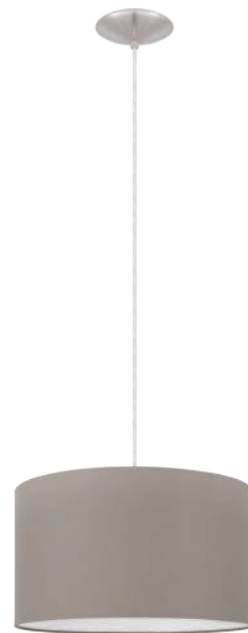

204254A

204255A MANDANA

Finish / Fini: Matte Nickel / Nickel Mat

Shade / Abat-jour: Marsala Red / Rouge marsala

Wattage: 2 x 60W E26 (Not included / Non incluses)

Canopy / Canopée:

14 1/8" (360 mm) x 4 3/8" (110 mm) 1 1/4" (32 mm)

204256A MANDANA

Finish / Fini: Matte Nickel / Nickel Mat

Shade / Abat-jour: Taupe / Taupe

Wattage: 2 x 60W E26 (Not included / Non incluses)

Canopy / Canopée:

14 1/8" (360 mm) x 4 3/8" (110 mm) 1 1/4" (32 mm)

204254A MANDANA

Finish / Fini: Matte Nickel / Nickel Mat

Shade / Abat-jour: Taupe / Taupe

Wattage: 1 x 60W E26 (Not included / Non incluse)

Canopy / Canopée:

1 1/4" (32 mm) x Ø 5" (126 mm)