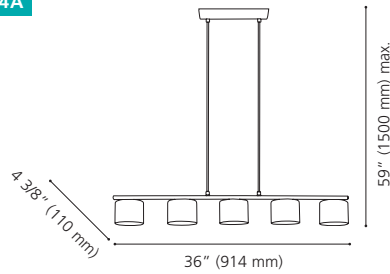

Wattage: 1 x 60W E26 (Not Included / Non incluse)

Canopy / Canopée:

1" (25 mm) x Ø 4 3/4" (120 mm)

Rods / Tiges:

2 x 6" (152 mm), 2 x 9" (228 mm), 2 x 12" (305 mm)

91734A

200268A

91734A PIANELLA