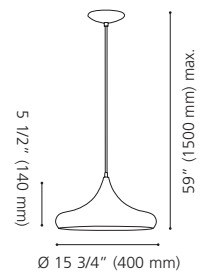

99695A CALMANERA

Finish / Fini: White / Blanc

Shade / Abat-jour: White & Brushed Brass Metal /
Métal blanc et laiton brossé

Wattage: 1 x 60W E26 (Not Included / Non incluse)

Canopy / Canopée:
1" (25 mm) x Ø 4 1/2" (115 mm)

99693A CALMANERA

Finish / Fini: Black / Noir

Shade / Abat-jour: Black & Brushed Brass Metal /
Métal noir et laiton brossé

Wattage: 1 x 60W E26 (Not Included / Non incluse)

Canopy / Canopée:
1" (25 mm) x Ø 4 1/2" (115 mm)

92718A CORETTO

Finish / Fini: Glossy White / Blanc lustré

Shade / Abat-jour: Glossy White Metal /
Métal blanc lustré

Wattage: 1 x 100W E26 (Not Included / Non incluse)

Canopy / Canopée:
1 1/4" (32 mm) x Ø 5" (126 mm)