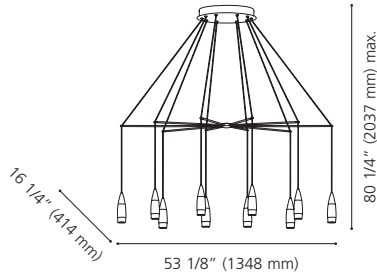

39327A

39326A SANTIGA

Finish / Fini: Matte Nickel / Nickel mat
Shade / Abat-jour: White Acrylic / Acrylique blanc

Wattage: 44.5W LED (Integrated / Intégré)
Lumens: 4440 **Kelvin:** 3000K
Dimmable / Luminosité variable

Canopy / Canopée:
1 5/8" (40 mm) x Ø 7 1/4" (185 mm)

LED

39327A SANTIGA

Finish / Fini: Matte Nickel / Nickel mat
Shade / Abat-jour: White Acrylic / Acrylique blanc

Wattage: 74W LED (Integrated / Intégré)
Lumens: 7400 **Kelvin:** 3000K
Dimmable / Luminosité variable

Canopy / Canopée:
11 3/4" (300 mm) x 7 7/8" (200 mm) x 2" (50 mm)

LED