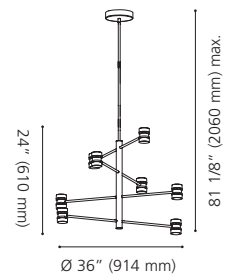

204148A ROMENDO 1

Finish / Fini: Matte Black / Noir mat

Shade / Abat-jour: Satin & Clear Acrylic /
Acrylique satin et clair

Wattage: 59W LED (Integrated / Intégré)

Lumens: 5760   **Kelvin:** 3000K

Dimmable / Luminosité variable

Rods / Tiges:

2 x 3" (76 mm), 2 x 6" (152 mm), 3 x 12" (305 mm)

Canopy / Canopée:

1 5/8" (40 mm) x Ø 7 1/4" (186 mm)

LED

204147A ROMENDO 1

Finish / Fini: Matte Black / Noir mat

Shade / Abat-jour: Satin & Clear Acrylic /
Acrylique satin et clair

Wattage: 81W LED (Integrated / Intégré)

Lumens: 7680   **Kelvin:** 3000K

Dimmable / Luminosité variable

Rods / Tiges:

2 x 3" (76 mm), 2 x 6" (152 mm), 3 x 12" (305 mm)

Canopy / Canopée:

1 5/8" (40 mm) x Ø 7 1/4" (186 mm)

LED