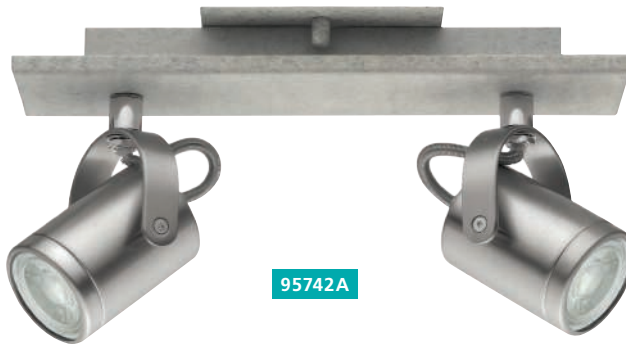

95742A

95741A PRACETA

Finish / Fini: Matte Nickel & Concrete Effect /
Nickel mat et effet béton

Wattage: 1 x 5W LED GU10 (Included / Incluse)

Lumens: 450   **Kelvin:** 3000K

Dimmable / Luminosité variable

Canopy / Canopée:

5 3/4" (145 mm) x 4 1/2" (115 mm) x 1/16" (1 mm)

LED

95742A PRACETA

Finish / Fini: Matte Nickel & Concrete Effect /
Nickel mat et effet béton

Wattage: 2 x 5W LED GU10 (Included / Incluses)

Lumens: 2 x 450 (900)   **Kelvin:** 3000K

Dimmable / Luminosité variable

Canopy / Canopée:

4 1/2" (115 mm) x 4 1/2" (115 mm) x 1/16" (1 mm)

LED

95743A PRACETA

Finish / Fini: Matte Nickel & Concrete Effect /
Nickel mat et effet béton

Wattage: 3 x 5W LED GU10 (Included / Incluses)

Lumens: 3 x 450 (1350)   **Kelvin:** 3000K

Dimmable / Luminosité variable

Canopy / Canopée:

4 1/2" (115 mm) x 4 1/2" (115 mm) x 1/16" (1 mm)

LED