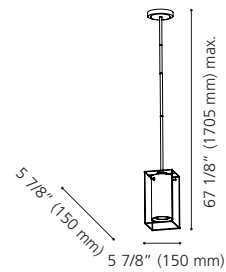

205297A LONCINO 1

Finish / Fini: Black / Noir
Glass / Verre: Clear / Clair

Wattage: 3 x 60W E26 (Not Included / Non includes)

Canopy / Canopée:
11 7/8" (303 mm) x 4 3/8" (110 mm) x 1" (25 mm)

Rods / Tiges:
4 x 6" (152 mm), 4 x 9" (228 mm), 4 x 12" (305 mm)

205296A LONCINO 1

Finish / Fini: Black / Noir
Glass / Verre: Clear / Clair

Wattage: 1 x 60W E26 (Not Included / Non include)

Canopy / Canopée:
1" (25 mm) x Ø 4 3/4" (120 mm)

Rods / Tiges:
2 x 6" (152 mm), 2 x 9" (228 mm), 2 x 12" (305 mm)