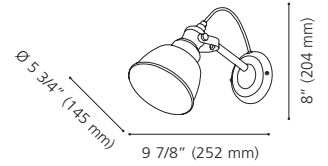

202504A

Can be hardwired or powered by cord and plug.

Peut être branché à la boîte électrique ou alimenté par la prise électrique.

202504A THORNFORD

Finish / Fini: Matte Black & Chrome / Noir mat et chrome

Shade / Abat-jour: Matte Black & White Metal / Métal noir mat et blanc

Wattage: 1 x 60W E26 (Not included / Non incluse)

Canopy / Canopée:
1 1/4" (31 mm) x Ø 4 3/4" (120 mm)