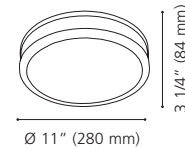

95684A PALERMO 2

Finish / Fini: White / Blanc
Shade / Abat-jour: White Acrylic & Chrome /
Acrylique blanc et chrome

Wattage: 23W LED (Integrated / Intégré)
Lumens: 2000 **Kelvin:** 3000K
Dimmable / Luminosité variable

LED

95682A PALERMO 2

Finish / Fini: White / Blanc
Shade / Abat-jour: White Acrylic & Chrome /
Acrylique blanc et chrome

Wattage: 13W LED (Integrated / Intégré)
Lumens: 1050 **Kelvin:** 3000K
Dimmable / Luminosité variable

LED

87328A AREZZO

Finish / Fini: Matte Nickel / Nickel mat
Glass / Verre: Satin / Satin

Wattage: 1 x 60W E26, B10 (Not included / Non incluse)