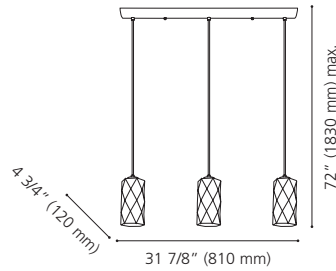

202408A

202409A ESTEVAU

Finish / Fini: Matte Nickel / Nickel mat
Glass / Verre: Smoked / Fumé

Wattage: 3 x 25W LED E26
(Not Included / Non includes)

Canopy / Canopée:
1 1/8" (28 mm) x Ø 8 5/8" (220 mm)

202404A ESTEVAU

Finish / Fini: Matte Nickel / Nickel mat
Glass / Verre: Smoked / Fumé

Wattage: 4 x 25W LED E26
(Not Included / Non includes)

Canopy / Canopée:
39 3/4" (1010 mm) x 4 3/8" (110 mm) x 1 1/8" (30 mm)

202408A ESTEVAU

Finish / Fini: Matte Nickel / Nickel mat
Glass / Verre: Smoked / Fumé

Wattage: 3 x 25W LED E26
(Not Included / Non includes)

Canopy / Canopée:
31 1/2" (800 mm) x 4 3/8" (110 mm) x 1 1/8" (30 mm)