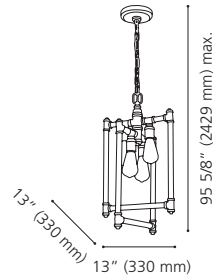

Wattage: 3 x 60W E26 (Not included / Non incluses)

Canopy / Canopée:

1" (25 mm) x Ø 8 5/8" (220 mm)

202834A

202836A

202847A

202834A WYMER

Finish / Fini: Matte Bronze / Bronze mat