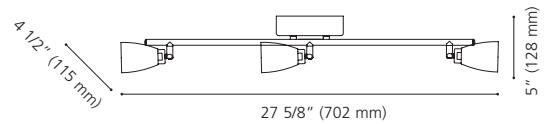

Canopy / Canopée:
 1 3/4" (45 mm) x Ø 4 1/2" (115 mm)

LED

200374A

200372A

200373A

200374A LED CARIBA

Finish / Fini: Matte Nickel & Chrome /
Nickel mat & chrome

Glass / Verre: Satin / Satin