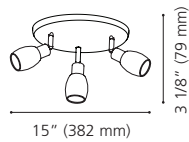

201252A NABAO

Finish / Fini: Chrome / Chrome

Glass / Verre: White & Chrome / Blanc et chrome

Wattage: 3 x 40W G9 (Not Included / Non incluses)

20771A RICCIO

Finish / Fini: Black & Chrome / Noir & chrome

Shade / Abat-jour: Black / Noir

Wattage: 3 x 50W GU10 (Not Included / Non incluses)