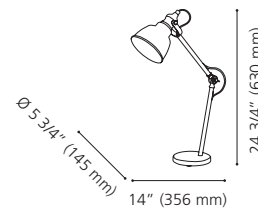

202504A THORNFORD

Finish / Fini: Matte Black & Chrome / Noir mat et chrome

Shade / Abat-jour: Matte Black & White Metal / Métal noir mat et blanc

Wattage: 1 x 60W E26 (Not included / Non incluse)

Canopy / Canopée:

1 1/4" (31 mm) x Ø 4 3/4" (120 mm)

203517A THORNFORD

Finish / Fini: Matte Black & Chrome / Noir mat et chrome

Shade / Abat-jour: Matte Black & White Metal / Métal noir mat et blanc

Wattage: 1 x 60W E26 (Not included / Non incluse)

203516A THORNFORD

Finish / Fini: Matte Black & Chrome / Noir mat et chrome

Shade / Abat-jour: Matte Black & White Metal / Métal noir mat et blanc

Wattage: 1 x 60W E26 (Not included / Non incluse)