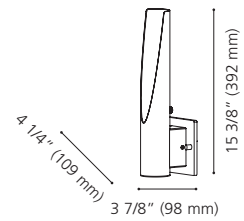

204028A

203387A BARBOTTO

Finish / Fini: Black & Silver / Noir et argent

Wattage: 1 x 10W LED GU10 (Not included / Non incluse)

203388A BARBOTTO

Finish / Fini: Black & Silver / Noir et argent

Wattage: 1 x 10W LED GU10 (Not included / Non incluse)

204028A BARBOTTO

Finish / Fini: Black & Silver / Noir et argent

Wattage: 1 x 10W LED GU10 (Not included / Non incluse)

Canopy / Canopée:

4 1/4" (109 mm) x 4 1/4" (109 mm) x 1/4" (8 mm)