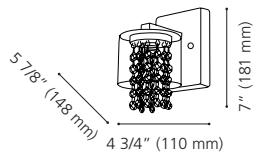

Wattage: 1 x 60W G9 (Included / Incluse)

Canopy / Canopée:

4 3/8" (110 mm) x 5 1/2" (140 mm) x 1" (25 mm)

201771A

201712A

20435A

201771A KISSLING

Finish / Fini: Chrome / Chrome