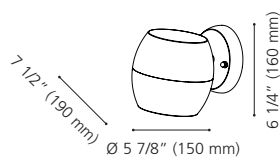

95982A

95981A ONCALA

Finish / Fini: Black / Noir
Glass / Verre: White / Blanc

Wattage: 11W LED (Integrated / Intégré)
Lumens: 1000 **Kelvin:** 3000K
Not Dimmable / Luminosité non-variable

Canopy / Canopée:
1" (25 mm) x Ø 4 7/8" (125 mm)

LED

95982A ONCALA

Finish / Fini: Stainless Steel / Acier inoxydable
Glass / Verre: White / Blanc

Wattage: 11W LED (Integrated / Intégré)
Lumens: 1000 **Kelvin:** 3000K
Not Dimmable / Luminosité non-variable

Canopy / Canopée:
1" (25 mm) x Ø 4 7/8" (125 mm)

LED