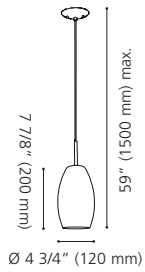

88954A

88953A BATISTA 1

Finish / Fini: Matte Nickel / Nickel mat

Glass / Verre: White Wiped / Blanc essuyé

Wattage: 1 x 60W E26 (Not Included / Non incluse)

88954A BATISTA 1

Finish / Fini: Matte Nickel / Nickel mat

Glass / Verre: White Wiped / Blanc essuyé

Wattage: 3 x 60W E26 (Not Included / Non incluses)