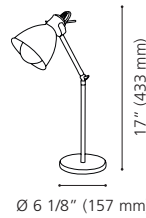

49086A

49097A

204085A

49086A PRIDDY-P

Finish / Fini: Pastel Apricot / Abricot pastel
Shade / Abat-jour: Pastel Apricot Metal / Métal pastel abricot

Wattage: 1 x 40W E26 (Not included / Non incluse)

49097A PRIDDY-P

Finish / Fini: Pastel Light Green / Pastel vert pâle
Shade / Abat-jour: Pastel Light Green Metal / Métal pastel vert pâle

Wattage: 1 x 40W E26 (Not included / Non incluse)

204085A PRIDDY-P

Finish / Fini: Pastel Light Blue / Pastel bleu pâle
Shade / Abat-jour: Pastel Light Blue Metal / Métal pastel bleu pâle

Wattage: 1 x 40W E26 (Not included / Non incluse)