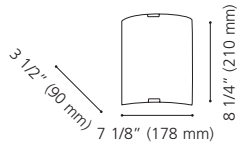

84028A

84028A GRAFIK

Finish / Fini: Chrome / Chrome
Glass / Verre: Satin / Satin

Wattage: 1 x 100W E26 (Not included / Non incluse)

84026A GRAFIK

Finish / Fini: Chrome / Chrome
Glass / Verre: Satin / Satin

Wattage: 1 x 100W E26 (Not included / Non incluse)

90463A GRAFIK

Finish / Fini: Chrome / Chrome
Glass / Verre: Satin / Satin

Wattage: 2 x 100W E26 (Not included / Non incluse)