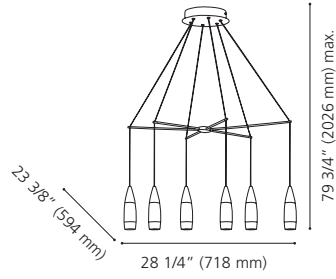

39327A

39326A SANTIGA

Finish / Fini: Matte Nickel / Nickel mat
Shade / Abat-jour: White Acrylic / Acrylique blanc

Wattage: 44.5W LED (Integrated / Intégré)
Lumens: 4440 **Kelvin:** 3000K
Dimmable / Luminosité variable

Canopy / Canopée:
1 5/8" (40 mm) x Ø 7 1/4" (185 mm)

LED

39327A SANTIGA

Finish / Fini: Matte Nickel / Nickel mat
Shade / Abat-jour: White Acrylic / Acrylique blanc

Wattage: 74W LED (Integrated / Intégré)
Lumens: 7400 **Kelvin:** 3000K
Dimmable / Luminosité variable

Canopy / Canopée:
11 3/4" (300 mm) x 7 7/8" (200 mm) x 2" (50 mm)

LED