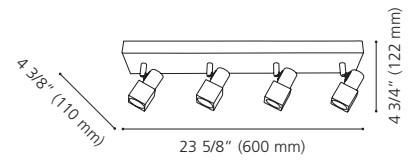

200906A NOCERA

Finish / Fini: Chrome / Chrome

Glass / Verre: Satin & Clear / Satin et clair

Wattage: 4 x 4.4W LED (Integrated / Intégré)

Lumens: 4 x 470 (1880)   **Kelvin:** 3000K

Dimmable / Luminosité variable

Canopy / Canopée:

23 5/8" (600 mm) x 4 3/8" (110 mm) x 1 3/8" (36 mm)

LED