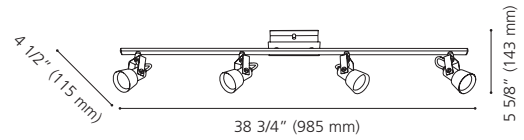

97374A

203221A

203221A TRILLO

Finish / Fini: White & Black / Blanc et noir

Wattage: 3 x 5W LED GU10 (Included / Incluses)
Lumens: 3 x 450 (1350) **Kelvin:** 3000K
Dimmable / Luminosité variable

Canopy / Canopée:
Ø 7 1/8" (180 mm) x 1" (25 mm)

LED

97374A TRILLO

Finish / Fini: White & Black / Blanc et noir

Wattage: 4 x 5W LED GU10 (Included / Incluses)
Lumens: 4 x 450 (1800) **Kelvin:** 3000K
Dimmable / Luminosité variable

Canopy / Canopée:
5 3/8" (135 mm) x 4 1/2" (115 mm) x 1/16" (1 mm)

LED