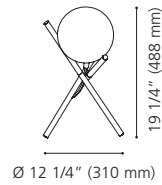

39594A SALVEZINAS

Finish / Fini: Black / Noir
Glass / Verre: White / Blanc

Wattage: 1 x 60W E26 (Not included / Non incluse)

39593A SALVEZINAS

Finish / Fini: Black / Noir
Glass / Verre: White / Blanc

Wattage: 1 x 40W E12 (Not included / Non incluse)