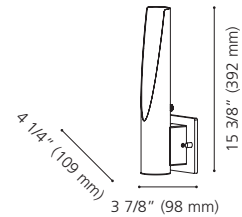

Canopy / Canopée:
 Ø 5" (126 mm) x 1 1/8" (28 mm)

20612A

20612A WAVE

Finish / Fini: Matte Nickel & Chrome /
Nickel mat et chrome

Wattage: 4 x 50W GU10 (Included / Incluses)

97581A

97582A

204027A