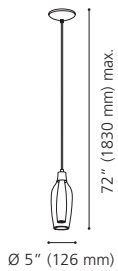

98615A

95391A PONTEVEDRA

Finish / Fini: Matte Nickel / Nickel mat
Glass / Verre: White & Amber / Blanc et ambré

Wattage: 1 x 25W G9 (Not Included / Non incluse)

Canopy / Canopée:
1 1/4" (32 mm) x Ø 5" (126 mm)

98615A ALOBRASE

Finish / Fini: Chrome / Chrome
Glass / Verre: Metallic Smoked / Fumé métallique

Wattage: 1 x 60W E26 (Not included / Non incluses)

Canopy / Canopée:
1" (25 mm) x Ø 4 1/2" (115 mm)

98614A ALOBRASE

Finish / Fini: Chrome / Chrome
Glass / Verre: Metallic Smoked / Fumé métallique

Wattage: 1 x 60W E26 (Not included / Non incluse)

Canopy / Canopée:
1" (25 mm) x Ø 4 1/2" (115 mm)