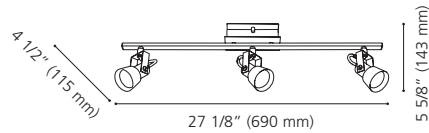

97373A

97371A TRILLO

Finish / Fini: White & Black / Blanc et noir

Wattage: 1 x 5W LED GU10 (Included / Incline)
Lumens: 450   **Kelvin:** 3000K
Dimmable / Luminosité variable

Canopy / Canopée:
5 3/4" (145 mm) x 4 1/2" (115 mm) x 1/16" (1 mm)

LED

97372A TRILLO

Finish / Fini: White & Black / Blanc et noir

Wattage: 2 x 5W LED GU10 (Included / Incline)
Lumens: 2 x 450 (900)   **Kelvin:** 3000K
Dimmable / Luminosité variable

Canopy / Canopée:
5 3/8" (135 mm) x 4 1/2" (115 mm) x 1/16" (1 mm)

LED

97373A TRILLO

Finish / Fini: White & Black / Blanc et noir

Wattage: 3 x 5W LED GU10 (Included / Incline)
Lumens: 3 x 450 (1350)   **Kelvin:** 3000K
Dimmable / Luminosité variable

Canopy / Canopée:
5 3/8" (135 mm) x 4 1/2" (115 mm) x 1/16" (1 mm)

LED