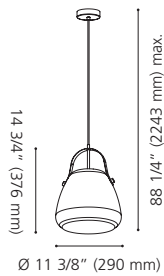

98349A BENDALL

Finish / Fini: Umbra Grey / Gris ombre

Shade / Abat-jour: Umbra Grey & Pearl Grey Metal /
Métal gris ombre et gris perle

Wattage: 1 x 60W E26 (Not included / Non incluse)

Canopy / Canopée:
1" (25 mm) x Ø 4 1/2" (115 mm)

98348A BENDALL

Finish / Fini: Grey / Gris

Shade / Abat-jour: Grey & Black Metal /
Métal gris et noir

Wattage: 1 x 60W E26 (Not included / Non incluse)

Canopy / Canopée:
1" (25 mm) x Ø 4 1/2" (115 mm)