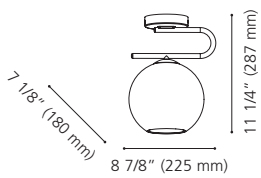

204337A

204335A MAROJALES

Finish / Fini: Black / Noir
Glass / Verre: Metallic Smoked / Fumé métallique

Wattage: 1 x 40W E26 (Not included / Non incluse)

Canopy / Canopée:
1" (25 mm) x Ø 4 1/2" (115 mm)

204337A MAROJALES

Finish / Fini: Brushed Gold / Or brossé
Glass / Verre: Clear / Clair

Wattage: 1 x 40W E26 (Not included / Non incluse)

Canopy / Canopée:
1" (25 mm) x Ø 4 1/2" (115 mm)

204339A MAROJALES

Finish / Fini: Black / Noir
Glass / Verre: Clear / Clair

Wattage: 1 x 40W E26 (Not included / Non incluse)

Canopy / Canopée:
1" (25 mm) x Ø 4 1/2" (115 mm)