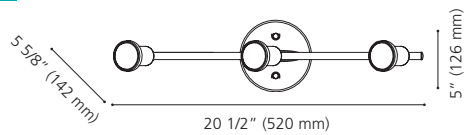

Finish / Fini: White / Blanc

Wattage: 4 x 10W LED GU10 (Not Included / Non incluses)

Canopy / Canopée:
 Ø 5" (126 mm) x 1 1/8" (28 mm)

205138A

205136A

205137A

205138A TREMENDO

Finish / Fini: Black / Noir