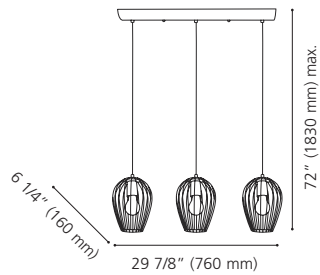

49479A

49477A NEWTOWN

Finish / Fini: Black / Noir

Shade / Abat-jour: Black Metal / Métal noir

Wattage: 1 x 75W E26 (Not included / Non incluse)

Canopy / Canopée:

1 1/4" (32 mm) x Ø 5" (126 mm)

49478A NEWTOWN

Finish / Fini: Black / Noir

Shade / Abat-jour: Black Metal / Métal noir

Wattage: 3 x 75W E26 (Not included / Non incluses)

Canopy / Canopée:

28" (710 mm) x 4 3/8" (110 mm) x 1 1/8" (30 mm)

49479A NEWTOWN

Finish / Fini: Black / Noir

Shade / Abat-jour: Black Metal / Métal noir

Wattage: 3 x 75W E26 (Not included / Non incluses)

Canopy / Canopée:

1 1/8" (30 mm) x Ø 11 3/4" (300 mm)