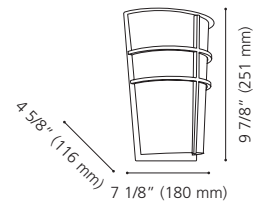

94138A BREGANZO

Finish / Fini: Anthracite / Anthracite
Shade / Abat-jour: White Acrylic / Acrylique blanc

Wattage: 2 x 2.5W LED (Integrated / Intégré)
Lumens: 360   **Kelvin:** 3000K
Not Dimmable / Luminosité non-variable

Canopy / Canopée:
6 1/4" (160 mm) x 4 1/4" (109 mm) x 1" (25 mm)

LED