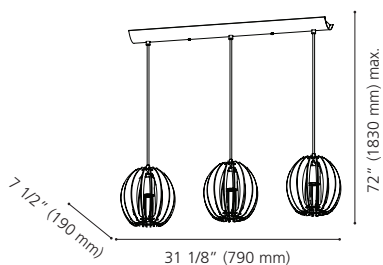

Canopy / Canopée:

28" (710 mm) x 4 3/8" (110 mm) x 1 1/8" (30 mm)

202119A

202946A

202947A

202119A STELLATO COLORE

Finish / Fini: Matte Nickel / Nickel mat
Glass / Verre: White / Blanc
Shade / Abat-jour: Grey Wood / Bois gris