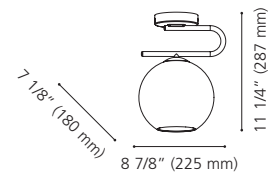

204335A MAROJALES

Finish / Fini: Black / Noir
Glass / Verre: Metallic Smoked / Fumé métallique

Wattage: 1 x 40W E26 (Not included / Non incluse)

Canopy / Canopée:
1" (25 mm) x Ø 4 1/2" (115 mm)

204337A MAROJALES

Finish / Fini: Brushed Gold / Or brossé
Glass / Verre: Clear / Clair

Wattage: 1 x 40W E26 (Not included / Non incluse)

Canopy / Canopée:
1" (25 mm) x Ø 4 1/2" (115 mm)

204339A MAROJALES

Finish / Fini: Black / Noir
Glass / Verre: Clear / Clair

Wattage: 1 x 40W E26 (Not included / Non incluse)

Canopy / Canopée:
1" (25 mm) x Ø 4 1/2" (115 mm)