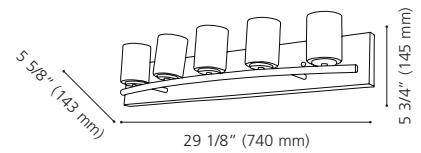

201713A

201714A

201712A ABETE

Finish / Fini: Chrome / Chrome
Glass / Verre: White / Blanc

Wattage: 1 x 40W G9 (Not Included / Non incluse)

Canopy / Canopée:
4 3/4" (120 mm) x 4 3/8" (110 mm) x 1" (25 mm)

201713A ABETE