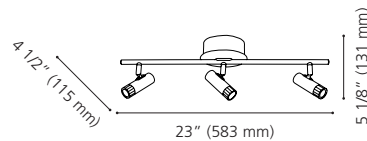

Canopy / Canopée:
1 1/8" (29 mm) x Ø 4 7/8" (125 mm)

202164A

202163A

202161A

202164A FILIPINA

Finish / Fini: Matte Nickel / Nickel mat
Shade / Abat-jour: Matte Nickel Metal /
 Métal nickel mat

Wattage: 4 x 10W LED GU10
 (Not Included / Non inclus)