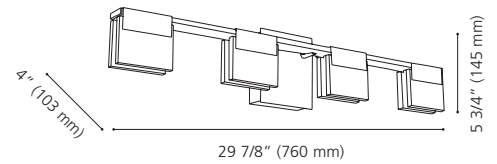

203962A VENTE

Finish / Fini: Matte Black / Noir mat
Shade / Abat-jour: Satin Acrylic / Acrylique satin

Wattage: 16W LED (Integrated / Intégré)
Lumens: 1510 **Kelvin:** 3000K
Dimmable / Luminosité variable

Canopy / Canopée:
5 3/8" (135 mm) x 4 1/2" (115 mm) x 1 3/4" (45 mm)

203963A VENTE

Finish / Fini: Matte Black / Noir mat
Shade / Abat-jour: Satin Acrylic / Acrylique satin

Wattage: 22W LED (Integrated / Intégré)
Lumens: 2265 **Kelvin:** 3000K
Dimmable / Luminosité variable

Canopy / Canopée:
5 3/8" (135 mm) x 4 1/2" (115 mm) x 1 3/4" (45 mm)

203964A VENTE

Finish / Fini: Matte Black / Noir mat
Shade / Abat-jour: Satin Acrylic / Acrylique satin

Wattage: 29W LED (Integrated / Intégré)
Lumens: 3020 **Kelvin:** 3000K
Dimmable / Luminosité variable

Canopy / Canopée:
5 3/8" (135 mm) x 4 1/2" (115 mm) x 1 3/4" (45 mm)