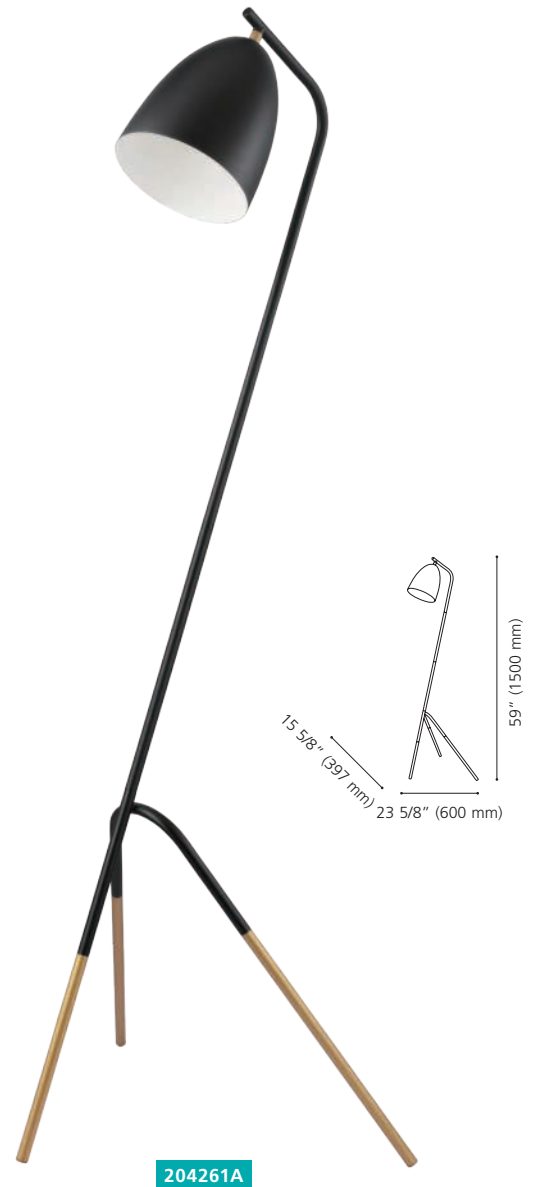

204261A

204261A WESTLINTON

Finish / Fini: Black & Gold / Noir et or

Shade / Abat-jour: Black Metal / Métal noir

Wattage: 1 x 60W E26 (Not included / Non incluse)