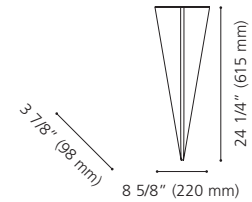

204109A

201467A WASAO

Finish / Fini: Matte Nickel / Nickel mat
Glass / Verre: White / Blanc

Wattage: 6.7W LED (Integrated / Intégré)
Lumens: 660 **Kelvin:** 3000K
Dimmable / Luminosité variable

Canopy / Canopée:
6 3/4" (172 mm) x 4 3/8" (110 mm) x 1 3/8" (36 mm)

LED

98095A MANFRIA

Finish / Fini: Black / Noir

Wattage: 10W LED (Integrated / Intégré)
Lumens: 830 **Kelvin:** 3000K
Not Dimmable / Luminosité non-variable

LED

204109A TRIGO 3

Finish / Fini: Stainless Steel / Acier inoxydable

Wattage: 1 x 40W E26 (Not included / Non incluse)