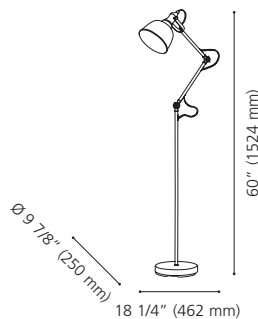

202504A

Can be hardwired or powered by cord and plug.

Peut être branché à la boîte électrique ou alimenté par la prise électrique.

203516A

202504A THORNFORD

Finish / Fini: Matte Black & Chrome / Noir mat et chrome

Shade / Abat-jour: Matte Black & White Metal / Métal noir mat et blanc

Wattage: 1 x 60W E26 (Not included / Non incluse)

Canopy / Canopée:

1 1/4" (31 mm) x Ø 4 3/4" (120 mm)

203517A THORNFORD

Finish / Fini: Matte Black & Chrome / Noir mat et chrome

Shade / Abat-jour: Matte Black & White Metal / Métal noir mat et blanc

Wattage: 1 x 60W E26 (Not included / Non incluse)

203516A THORNFORD

Finish / Fini: Matte Black & Chrome / Noir mat et chrome

Shade / Abat-jour: Matte Black & White Metal / Métal noir mat et blanc

Wattage: 1 x 60W E26 (Not included / Non incluse)