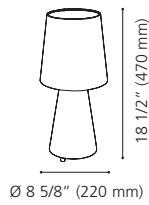

97141A

97124A CARPARA

Finish / Fini: Taupe Fabric / Tissu taupe

Wattage: 2 x 40W E12 (Not included / Non incluses)

97134A CARPARA

Finish / Fini: Taupe Fabric / Tissu taupe

Wattage: 2 x 60W E26 (Not included / Non incluses)

97141A CARPARA

Finish / Fini: Taupe Fabric / Tissu taupe

Wattage: 2 x 60W E26 (Not included / Non incluses)