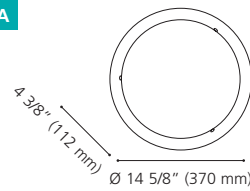

82942A PLANET

Finish / Fini: Matte Nickel / Nickel mat
Glass / Verre: Satin / Satin

Wattage: 1 x 100W E26 (Not included / Non incluse)

82941A PLANET

Finish / Fini: Matte Nickel / Nickel mat
Glass / Verre: Satin / Satin

Wattage: 2 x 60W E26 (Not included / Non incluse)

82945A PLANET

Finish / Fini: Chrome / Chrome
Glass / Verre: Satin / Satin

Wattage: 1 x 100W E26 (Not included / Non incluse)