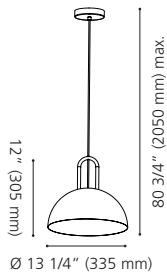

92718A

99695A CALMANERA

Finish / Fini: White / Blanc

Shade / Abat-jour: White & Brushed Brass Metal /
Métal blanc et laiton brossé

Wattage: 1 x 60W E26 (Not Included / Non incluse)

Canopy / Canopée:
1" (25 mm) x Ø 4 1/2" (115 mm)

99693A CALMANERA

Finish / Fini: Black / Noir

Shade / Abat-jour: Black & Brushed Brass Metal /
Métal noir et laiton brossé

Wattage: 1 x 60W E26 (Not Included / Non incluse)

Canopy / Canopée:
1" (25 mm) x Ø 4 1/2" (115 mm)

92718A CORETTO

Finish / Fini: Glossy White / Blanc lustré

Shade / Abat-jour: Glossy White Metal /
Métal blanc lustré

Wattage: 1 x 100W E26 (Not Included / Non incluse)

Canopy / Canopée:
1 1/4" (32 mm) x Ø 5" (126 mm)