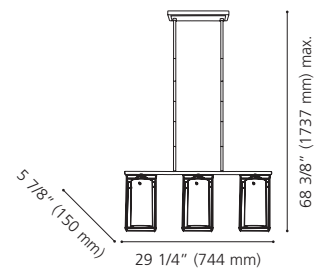

Canopy / Canopée:
1 1/8" (30 mm) x Ø 4 5/8" (117 mm)

20435A PINTO

Finish / Fini: Chrome / Chrome

Glass / Verre: White & Clear / Blanc et clair

Wattage: 1 x 60W E26 (Not included / Non incluse)

205296A

205297A