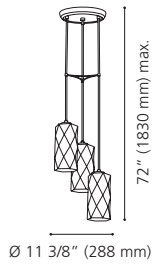

202404A

202409A ESTEVAU

Finish / Fini: Matte Nickel / Nickel mat
Glass / Verre: Smoked / Fumé

Wattage: 3 x 25W LED E26
(Not Included / Non includes)

Canopy / Canopée:
1 1/8" (28 mm) x Ø 8 5/8" (220 mm)

202404A ESTEVAU

Finish / Fini: Matte Nickel / Nickel mat
Glass / Verre: Smoked / Fumé

Wattage: 4 x 25W LED E26
(Not Included / Non includes)

Canopy / Canopée:
39 3/4" (1010 mm) x 4 3/8" (110 mm) x 1 1/8" (30 mm)

202408A ESTEVAU

Finish / Fini: Matte Nickel / Nickel mat
Glass / Verre: Smoked / Fumé

Wattage: 3 x 25W LED E26
(Not Included / Non includes)

Canopy / Canopée:
31 1/2" (800 mm) x 4 3/8" (110 mm) x 1 1/8" (30 mm)