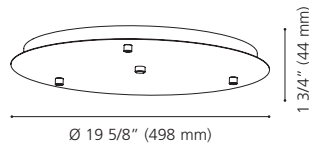

204101A

204101A 3L CANOPY

Finish / Fini: Black / Noir

Suitable for / Convient à: E26, GU10, G9, E12

204102A 9L CANOPY

Finish / Fini: Black / Noir

Suitable for / Convient à: E26, GU10, G9, E12

204103A 13L CANOPY

Finish / Fini: Black / Noir

Suitable for / Convient à: E26, GU10, G9, E12