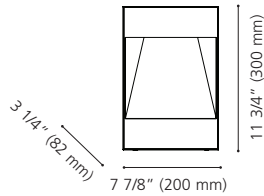

201467A WASAO

Finish / Fini: Matte Nickel / Nickel mat
Glass / Verre: White / Blanc

Wattage: 6.7W LED (Integrated / Intégré)
Lumens: 660 **Kelvin:** 3000K
Dimmable / Luminosité variable

Canopy / Canopée:
6 3/4" (172 mm) x 4 3/8" (110 mm) x 1 3/8" (36 mm)

LED

98095A MANFRIA

Finish / Fini: Black / Noir

Wattage: 10W LED (Integrated / Intégré)
Lumens: 830 **Kelvin:** 3000K
Not Dimmable / Luminosité non-variable

LED

204109A TRIGO 3

Finish / Fini: Stainless Steel / Acier inoxydable

Wattage: 1 x 40W E26 (Not included / Non incluse)