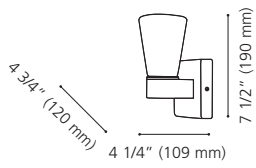

201712A ABETE

Finish / Fini: Chrome / Chrome

Glass / Verre: White / Blanc

Wattage: 1 x 40W G9 (Not Included / Non incluse)

Canopy / Canopée:

4 3/4" (120 mm) x 4 3/8" (110 mm) x 1" (25 mm)

91988A

91988A CAILIN