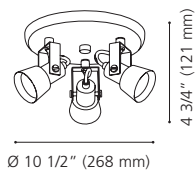

203222A TRILLO 1

Finish / Fini: Matte Nickel / Nickel mat

Wattage: 3 x 5W LED GU10 (Included / Includes)
Lumens: 3 x 450 (1350) **Kelvin:** 3000K
Dimmable / Luminosité variable

Canopy / Canopée:
1" (25 mm) x Ø 7 1/8" (180 mm)

203221A TRILLO

Finish / Fini: White & Black / Blanc et noir

Wattage: 3 x 5W LED GU10 (Included / Includes)
Lumens: 3 x 450 (1350) **Kelvin:** 3000K
Dimmable / Luminosité variable

Canopy / Canopée:
1" (25 mm) x Ø 7 1/8" (180 mm)

97371A TRILLO

Finish / Fini: White & Black / Blanc et noir

Wattage: 1 x 5W LED GU10 (Included / Include)
Lumens: 450 **Kelvin:** 3000K
Dimmable / Luminosité variable

Canopy / Canopée:
5 3/4" (145 mm) x 4 1/2" (115 mm) x 1/16" (1 mm)