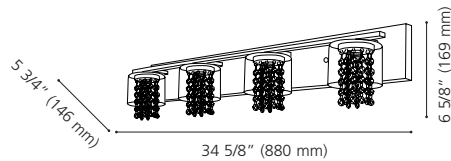

Wattage: 5 x 40W G9 (Not Included / Non incluses)

Canopy / Canopée:
29 1/8" (740 mm) x 4 1/2" (115 mm) x 7/8" (23 mm)

201771A

201773A

201772A

201771A KISSLING

Finish / Fini: Chrome / Chrome
Glass / Verre: Clear / Clair
Crystal / Cristal: Clear / Clair