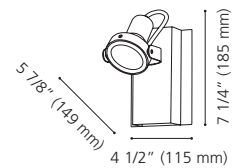

94649A

94646A

203208A

94646A NOVORIO 1

Finish / Fini: White / Blanc

Wattage: 1 x 35W GU10 (Not included / Non incluse)

94649A NOVORIO 1

Finish / Fini: White / Blanc

Wattage: 4 x 35W GU10 (Not included / Non incluse)

203208A NOVORIO 1

Finish / Fini: Black / Noir

Wattage: 1 x 35W GU10 (Not included / Non incluse)