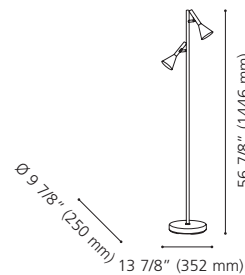

97806A

97805A CORTADERAS

Finish / Fini: Black / Noir
Shade / Abat-jour: Black & Gold Metal /
Métal noir et or

Wattage: 1 x 10W LED GU10 (Not included / Non incluse)

97806A CORTADERAS

Finish / Fini: Black / Noir
Shade / Abat-jour: Black & Gold Metal /
Métal noir et or

Wattage: 2 x 10W LED GU10 (Not included / Non incluses)