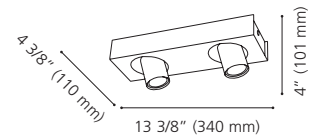

96607A ROBLEDO 1

Finish / Fini: Matte Nickel / Nickel mat

Wattage: 3 x 5W LED GU10 (Included / Incluses)
Lumens: 3 x 450 (1350) **Kelvin:** 3000K
Dimmable / Luminosité variable

96606A ROBLEDO 1

Finish / Fini: Matte Nickel / Nickel mat

Wattage: 2 x 5W LED GU10 (Included / Incluses)
Lumens: 2 x 450 (900) **Kelvin:** 3000K
Dimmable / Luminosité variable

96605A ROBLEDO 1

Finish / Fini: Matte Nickel / Nickel mat

Wattage: 1 x 5W LED GU10 (Included / Include)
Lumens: 450 **Kelvin:** 3000K
Dimmable / Luminosité variable