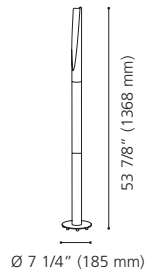

Canopy / Canopée:
 Ø 5" (126 mm) x 1 1/8" (28 mm)

20612A

20612A WAVE

Finish / Fini: Matte Nickel & Chrome /
Nickel mat et chrome

Wattage: 4 x 50W GU10 (Included / Incluses)

97581A

97582A

204027A