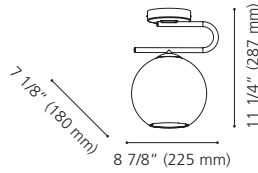

204339A

204335A MAROJALES

Finish / Fini: Black / Noir
Glass / Verre: Metallic Smoked / Fumé métallique

Wattage: 1 x 40W E26 (Not included / Non incluse)

Canopy / Canopée:
1" (25 mm) x Ø 4 1/2" (115 mm)

204337A MAROJALES

Finish / Fini: Brushed Gold / Or brossé
Glass / Verre: Clear / Clair

Wattage: 1 x 40W E26 (Not included / Non incluse)

Canopy / Canopée:
1" (25 mm) x Ø 4 1/2" (115 mm)

204339A MAROJALES

Finish / Fini: Black / Noir
Glass / Verre: Clear / Clair

Wattage: 1 x 40W E26 (Not included / Non incluse)

Canopy / Canopée:
1" (25 mm) x Ø 4 1/2" (115 mm)