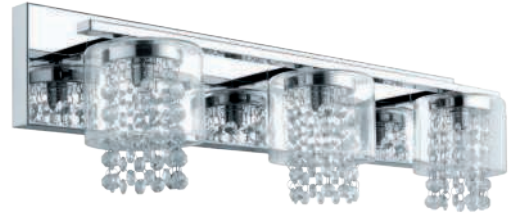

Wattage: 5 x 40W G9 (Not Included / Non incluses)

Canopy / Canopée:
29 1/8" (740 mm) x 4 1/2" (115 mm) x 7/8" (23 mm)

201771A

201773A

201772A

201771A KISSLING

Finish / Fini: Chrome / Chrome
Glass / Verre: Clear / Clair
Crystal / Cristal: Clear / Clair