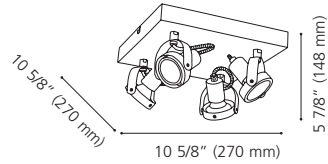

94649A

94646A

203208A

94646A NOVORIO 1

Finish / Fini: White / Blanc

Wattage: 1 x 35W GU10 (Not included / Non incluse)

94649A NOVORIO 1

Finish / Fini: White / Blanc

Wattage: 4 x 35W GU10 (Not included / Non incluse)

203208A NOVORIO 1

Finish / Fini: Black / Noir

Wattage: 1 x 35W GU10 (Not included / Non incluse)