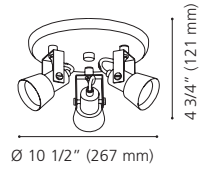

203246A

203222A TRILLO 1

Finish / Fini: Matte Nickel / Nickel mat

Wattage: 3 x 5W LED GU10 (Included / Incluses)
Lumens: 3 x 450 (1350) **Kelvin:** 3000K
Dimmable / Luminosité variable

Canopy / Canopée:
Ø 7 1/8" (180 mm) x 1" (25 mm)

LED

203246A TRILLO 1

Finish / Fini: Matte Nickel / Nickel mat

Wattage: 2 x 5W LED GU10 (Included / Incluses)
Lumens: 2 x 450 (900) **Kelvin:** 3000K
Dimmable / Luminosité variable

Canopy / Canopée:
5 3/8" (135 mm) x 4 1/2" (115 mm) x 1/16" (1 mm)

LED

203247A TRILLO 1

Finish / Fini: Matte Nickel / Nickel mat

Wattage: 3 x 5W LED GU10 (Included / Incluses)
Lumens: 3 x 450 (1350) **Kelvin:** 3000K
Dimmable / Luminosité variable

Canopy / Canopée:
5 3/8" (135 mm) x 4 1/2" (115 mm) x 1/16" (1 mm)

LED