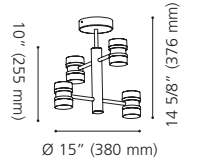

Canopy / Canopée:
 1 5/8" (42 mm) x Ø 4 1/2" (115 mm)

LED

98441A

98192A

98441A CAMARGO

Finish / Fini: Black / Noir
Glass / Verre: White / Blanc

Wattage: 3 x 40W E26, A15 (Not included / Non incluses)

Canopy / Canopée:
 1 1/4" (31 mm) x Ø 11 3/4" (300 mm)

98192A CAMARGO

Finish / Fini: Black / Noir
Glass / Verre: White / Blanc

Wattage: 1 x 60W E26 (Not included / Non incluse)

Canopy / Canopée:
 1 5/8" (40 mm) x Ø 4 3/4" (120 mm)

204148A

204147A

204149A

204148A ROMENDO 1