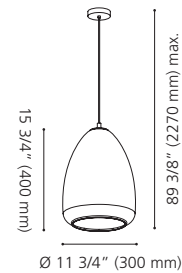

95391A PONTEVEDRA

Finish / Fini: Matte Nickel / Nickel mat
Glass / Verre: White & Amber / Blanc et ambré

Wattage: 1 x 25W G9 (Not Included / Non incluse)

Canopy / Canopée:
 1 1/4" (32 mm) x Ø 5" (126 mm)