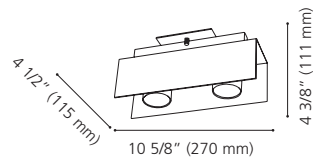

97396A

97395A VISERBA

Finish / Fini: Aluminum & Black / Aluminium et noir

Wattage: 2 x 5W LED GU10 (Included / Incluses)
Lumens: 2 x 450 (900)   **Kelvin:** 3000K
Dimmable / Luminosité variable

Canopy / Canopée:
4 1/2" (115 mm) x 4 1/2" (115 mm) x 1/16" (1 mm)

97396A VISERBA

Finish / Fini: Aluminum & Black / Aluminium et noir

Wattage: 3 x 5W LED GU10 (Included / Incluses)
Lumens: 3 x 450 (1350)   **Kelvin:** 3000K
Dimmable / Luminosité variable

Canopy / Canopée:
4 1/2" (115 mm) x 4 1/2" (115 mm) x 1/16" (1 mm)

97397A VISERBA

Finish / Fini: Aluminum & Black / Aluminium et noir

Wattage: 4 x 5W LED GU10 (Included / Incluses)
Lumens: 4 x 450 (1800)   **Kelvin:** 3000K
Dimmable / Luminosité variable

Canopy / Canopée:
4 1/2" (115 mm) x 4 1/2" (115 mm) x 1/16" (1 mm)