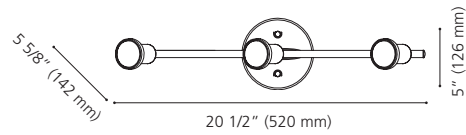

205136A

205138A TREMENDO

Finish / Fini: Black / Noir

Wattage: 2 x 10W LED GU10 (Not Included / Non incluses)

Canopy / Canopée:
Ø 5" (126 mm) x 1 1/8" (28 mm)

205136A TREMENDO

Finish / Fini: Black / Noir

Wattage: 3 x 10W LED GU10 (Not Included / Non incluses)

Canopy / Canopée:
Ø 5" (126 mm) x 1 1/8" (28 mm)

205137A TREMENDO

Finish / Fini: Black / Noir

Wattage: 4 x 10W LED GU10 (Not Included / Non incluses)

Canopy / Canopée:
Ø 5" (126 mm) x 1 1/8" (28 mm)