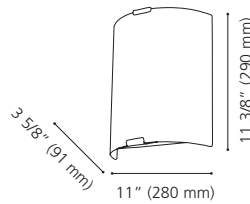

85074A

94599A GRAFIK

Finish / Fini: Silver / Argent
Glass / Verre: White / Blanc

Wattage: 8.2W LED (Integrated / Intégré)
Lumens: 810   **Kelvin:** 3000K   **CRI:** > 80
Not Dimmable / Luminosité non-variable

Canopy / Canopée:
4 1/4" (109 mm) x 4 1/4" (109 mm) x 1/4" (8 mm)

94598A GRAFIK

Finish / Fini: Silver / Argent
Glass / Verre: White / Blanc

Wattage: 8.2W LED (Integrated / Intégré)
Lumens: 810   **Kelvin:** 3000K   **CRI:** > 80
Not Dimmable / Luminosité non-variable

Canopy / Canopée:
4 1/4" (109 mm) x 4 1/4" (109 mm) x 1/4" (8 mm)

85074A FONDO

Finish / Fini: Matte Nickel / Nickel mat
Glass / Verre: Satin / Satin

Wattage: 1 x 40W G9 (Not Included / Non include)