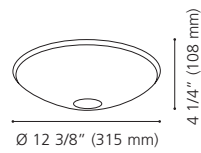

91246A NUBE

Finish / Fini: Chrome / Chrome

Glass / Verre: White & Clear / Blanc et clair

Wattage: 2 x 60W E26 (Not included / Non incluses)

91247A NUBE

Finish / Fini: Chrome / Chrome

Glass / Verre: White & Clear / Blanc et clair

Wattage: 3 x 60W E26 (Not included / Non incluses)