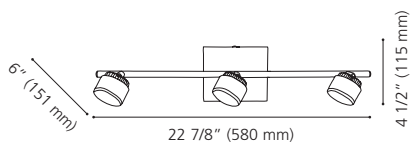

31483A

31482A ARMENTO 1

Finish / Fini: Matte Nickel / Nickel mat
Diffuser / Diffuseur: Satin Acrylic / Acrylique satin

Wattage: 2 x 6.7W LED (Integrated / Intégré)
Lumens: 2 x 660 (1320)   **Kelvin:** 3000K
Dimmable / Luminosité variable

Canopy / Canopée:
5 1/4" (135 mm) x 4 1/2" (115 mm) x 1 3/4" (45 mm)

31483A ARMENTO 1

Finish / Fini: Matte Nickel / Nickel mat
Diffuser / Diffuseur: Satin Acrylic / Acrylique satin

Wattage: 3 x 6.7W LED (Integrated / Intégré)
Lumens: 3 x 660 (1980)   **Kelvin:** 3000K
Dimmable / Luminosité variable

Canopy / Canopée:
5 1/4" (135 mm) x 4 1/2" (115 mm) x 1 3/4" (45 mm)

31484A ARMENTO 1

Finish / Fini: Matte Nickel / Nickel mat
Diffuser / Diffuseur: Satin Acrylic / Acrylique satin

Wattage: 4 x 6.7W LED (Integrated / Intégré)
Lumens: 4 x 660 (2640)   **Kelvin:** 3000K
Dimmable / Luminosité variable

Canopy / Canopée:
5 1/4" (135 mm) x 4 1/2" (115 mm) x 1 3/4" (45 mm)