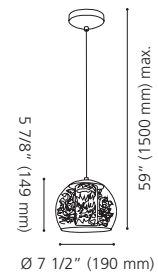

LED

201383A ALTONE 1

Finish / Fini: Matte Nickel / Nickel mat
Glass / Verre: Satin & Clear with Chrome Wire /
Satin et clair avec fil chrome

Wattage: 4.4W LED (Integrated / Intégré)
Lumens: 470 **Kelvin:** 3000K
Not Dimmable / Luminosité non variable

Canopy / Canopée:
1 5/8" (40 mm) x Ø 4 3/4" (120 mm)