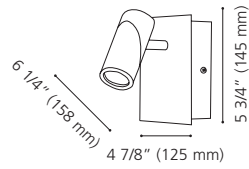

Wattage: 3 x 5W LED GU10 (Included / Incluses)

Lumens: 3 x 450 (1350) **Kelvin:** 3000K

Dimmable / Luminosité variable

Canopy / Canopée:

4 1/2" (115 mm) x 4 1/2" (115 mm) x 1/16" (1 mm)

LED

95435A

95436A