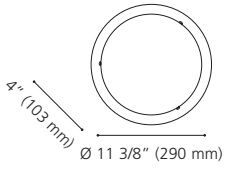

82945A

82942A PLANET

Finish / Fini: Matte Nickel / Nickel mat
Glass / Verre: Satin / Satin

Wattage: 1 x 100W E26 (Not included / Non incluse)

82941A PLANET

Finish / Fini: Matte Nickel / Nickel mat
Glass / Verre: Satin / Satin

Wattage: 2 x 60W E26 (Not included / Non incluse)

82945A PLANET

Finish / Fini: Chrome / Chrome
Glass / Verre: Satin / Satin

Wattage: 1 x 100W E26 (Not included / Non incluse)