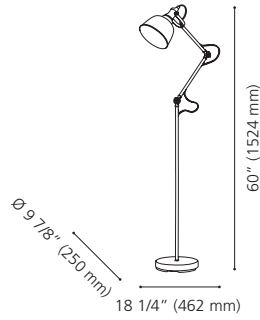

204967A

203516A THORNFORD

Finish / Fini: Matte Black & Chrome / Noir mat et chrome
Shade / Abat-jour: Matte Black & White Metal / Métal noir mat et blanc

Wattage: 1 x 60W E26 (Not included / Non incluse)

203517A THORNFORD

Finish / Fini: Matte Black & Chrome / Noir mat et chrome
Shade / Abat-jour: Matte Black & White Metal / Métal noir mat et blanc

Wattage: 1 x 60W E26 (Not included / Non incluse)

204967A SONRESA

Finish / Fini: Matte Black & Chrome / Noir mat et chrome
Shade / Abat-jour: Matte Black & White Metal / Métal noir mat et blanc

Wattage: 1 x 60W E26 (Not included / Non incluse)