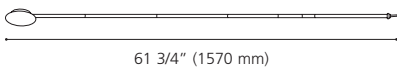

LED

Canopy / Canopée:

16 1/2" (420 mm) x 4 3/8" (110 mm) x 1 1/4" (32 mm)

92288A

88969A

88968A

204821A

92288A EXTENSION