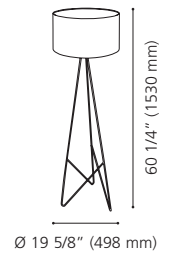

39231A CAMPORALE

Finish / Fini: Gold / Or

Shade / Abat-jour: Black & Gold Fabric / Tissu noir et or

Wattage: 1 x 12W LED E26 (Trilight / Trois intensités)
(Not included / Non incluse)