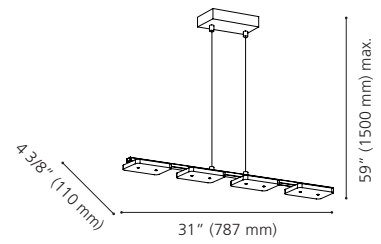

201733A

201733A CARTAMA

Finish / Fini: Chrome / Chrome

Shade / Abat-jour: Satin & Clear Acrylic /
Acrylique satin et clair

Wattage: 4 x 4.5W LED (Integrated / Intégré)

Lumens: 1920   **Kelvin:** 3000K

Dimmable / Luminosité variable

Canopy / Canopée:

12 5/8" (320 mm) x 4 3/8" (110 mm) x 1 5/8" (40 mm)

LED