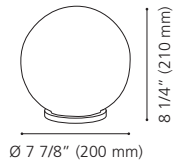

85265A

85264A RONDO

Finish / Fini: Silver / Argent
Glass / Verre: White / Blanc

Wattage: 1 x 60W E26 (Not included / Non incluse)

85265A RONDO

Finish / Fini: Silver / Argent
Glass / Verre: White / Blanc

Wattage: 1 x 60W E26 (Not included / Non incluse)

85266A RONDO

Finish / Fini: Silver / Argent
Glass / Verre: White / Blanc

Wattage: 1 x 60W E26 (Not included / Non incluse)