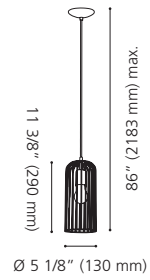

49645A ROCCAMENA

Finish / Fini: Black / Noir
Shade / Abat-jour: Black & Copper Metal /
Métal noir et cuivré

Wattage: 3 x 60W E26 (Not included / Non includes)

Canopy / Canopée:
28" (710 mm) x 4 3/8" (110 mm) x 1 1/8" (30 mm)

49644A ROCCAMENA

Finish / Fini: Black / Noir
Shade / Abat-jour: Black & Copper Metal /
Métal noir et cuivré

Wattage: 1 x 60W E26 (Not included / Non include)

Canopy / Canopée:
1 1/4" (32 mm) x Ø 5" (126 mm)