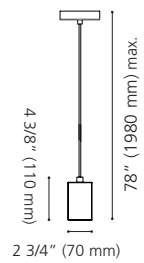

43597A

43256A RAMPSIDE

Finish / Fini: Black / Noir

Wattage: 1 x 60W E26 (Not Included / Non incluse)

Canopy / Canopée:
1" (25 mm) x Ø 4 1/2" (115 mm)

99078A TURALDO

Finish / Fini: Wood & Black / Bois et noir

Wattage: 1 x 40W E26 (Not Included / Non incluse)

Canopy / Canopée:
1" (25 mm) x Ø 4 1/2" (115 mm)

43597A PRESTWICK 3

Finish / Fini: Black with Grey Concrete /
Noir avec béton gris

Wattage: 1 x 60W E26 (Not Included / Non incluse)

Canopy / Canopée:
1" (25 mm) x Ø 4 1/2" (115 mm)