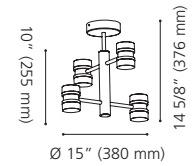

202124A

32469A STAVERTON

Finish / Fini: Black / Noir

Shade / Abat-jour: Black Metal / Métal noir

Wattage: 1 x 60W E26 (Not Included / Non incluse)

Canopy / Canopée:

1" (25 mm) x Ø 4 1/2" (115 mm)

202124A STELLATO COLORE

Finish / Fini: Matte Nickel / Nickel mat

Glass / Verre: White / Blanc

Shade / Abat-jour: Grey Wood / Bois gris

Wattage: 1 x 60W E26 (Not Included / Non incluse)

Canopy / Canopée:

1" (25 mm) x Ø 4 1/2" (115 mm)

204149A ROMENDO 1

Finish / Fini: Matte Black / Noir mat

Shade / Abat-jour: Satin & Clear Acrylic /
Acrylique satin et clair

Wattage: 41W LED (Integrated / Intégré)

Lumens: 3840 **Kelvin:** 3000K

Dimmable / Luminosité variable

Canopy / Canopée:

1 3/4" (45 mm) x Ø 5 1/8" (130 mm)

LED