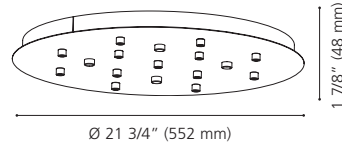

204103A

204101A 3L CANOPY

Finish / Fini: Black / Noir

Suitable for / Convient à: E26, GU10, G9, E12

204102A 9L CANOPY

Finish / Fini: Black / Noir

Suitable for / Convient à: E26, GU10, G9, E12

204103A 13L CANOPY

Finish / Fini: Black / Noir

Suitable for / Convient à: E26, GU10, G9, E12