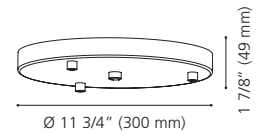

204817A 4L CANOPY

Finish / Fini: Black / Noir
Suitable for / Convient à: E26, GU10, G9, E12

204818A 3L CANOPY

Finish / Fini: Black / Noir
Suitable for / Convient à: E26, GU10, G9, E12

204819A 3L CANOPY

Finish / Fini: Black / Noir
Suitable for / Convient à: E26, GU10, G9, E12