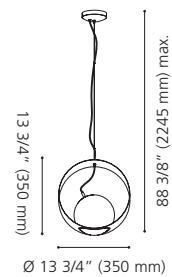

Finish / Fini: Black / Noir
Glass / Verre: White / Blanc

Wattage: 2 x 60W E26 (Not included / Non includes)

Canopy / Canopée:
 4 1/4" (109 mm) x 4 1/4" (109 mm) x 3/8" (8 mm)

204296A

98441A

98192A

204296A SABALETE