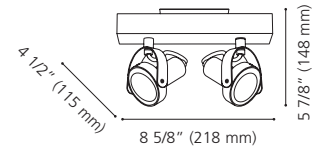

94648A

94646A NOVORIO 1

Finish / Fini: White / Blanc

Wattage: 1 x 35W GU10 (Not included / Non incluse)

Canopy / Canopée:
4 1/2" (115 mm) x 4 1/2" (115 mm) x 1/16" (1 mm)

94647A NOVORIO 1

Finish / Fini: White / Blanc

Wattage: 2 x 35W GU10 (Not included / Non incluses)

Canopy / Canopée:
4 1/2" (115 mm) x 4 1/2" (115 mm) x 1/16" (1 mm)

94648A NOVORIO 1

Finish / Fini: White / Blanc

Wattage: 3 x 35W GU10 (Not included / Non incluses)

Canopy / Canopée:
4 1/2" (115 mm) x 4 1/2" (115 mm) x 1/16" (1 mm)