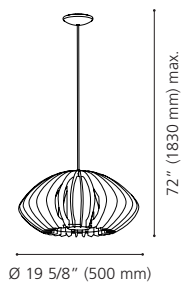

Canopy / Canopée:

28" (710 mm) x 4 3/8" (110 mm) x 1 1/8" (30 mm)

202119A

202946A

202947A

202119A STELLATO COLORE

Finish / Fini: Matte Nickel / Nickel mat
Glass / Verre: White / Blanc
Shade / Abat-jour: Grey Wood / Bois gris