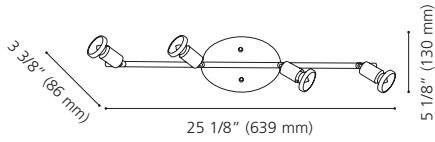

202376A

200778A BUZZ

Finish / Fini: Matte Nickel / Nickel mat

Wattage: 4 x 50W GU10 (Not included / Non incluses)

Canopy / Canopée:
7 3/8" (188 mm) x 5 1/8" (130 mm) x 5/8" (22 mm)

200396A BUZZ

Finish / Fini: Matte Nickel / Nickel mat

Wattage: 6 x 50W GU10 (Not included / Non incluses)

Canopy / Canopée:
5 1/2" (140 mm) x 4 1/2" (115 mm) x 1" (25 mm)

202376A BUZZ 2

Finish / Fini: Matte Nickel / Nickel mat

Wattage: 3 x 50W GU10 (Not included / Non incluses)

Canopy / Canopée:
7 7/8" (200 mm) x 1" (24 mm)