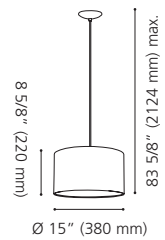

204253A MANDANA

Finish / Fini: Matte Nickel / Nickel Mat

Shade / Abat-jour: Marsala Red / Rouge marsala

Wattage: 1 x 60W E26 (Not included / Non incluse)

Canopy / Canopée:

1 1/4" (32 mm) x Ø 5" (126 mm)