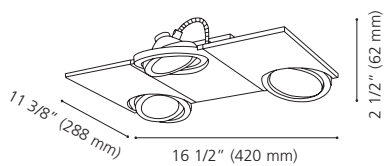

39249A

LED

39249A BREA

Finish / Fini: Matte Nickel / Nickel mat

Wattage: 15.5W LED (Integrated / Intégré)

Lumens: 3 x 440 (1320)   **Kelvin:** 3000K
Dimmable / Luminosité variable

Canopy / Canopée:

5 1/2" (140 mm) x 4 5/8" (118 mm) x 2" (50 mm)