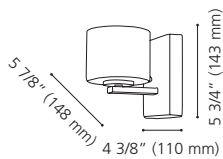

200264A

200264A PIANELLA

Finish / Fini: Chrome / Chrome

Glass / Verre: Clear / Clair

Shade / Abat-jour: Crystal & Chrome / Cristal et chrome

Wattage: 1 x 60W G9 (Included / Incluse)

Canopy / Canopée:

4 3/8" (110 mm) x 5 1/2" (140 mm) x 1" (25 mm)