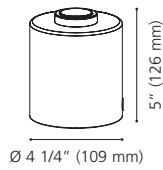

97208A

99079A TURALDO

Finish / Fini: Wood / Bois

Wattage: 1 x 60W E26 (Not Included / Non incluse)

99084A CERCAMAR

Finish / Fini: Chrome / Chrome

Glass / Verre: Clear / Clair

Wattage: 1 x 60W E26 (Not Included / Non incluse)

97208A OLIVAL

Finish / Fini: Cork / Liège

Glass / Verre: Clear / Clair

Wattage: 1 x 40W E26, T10 (Not included / Non incluse)