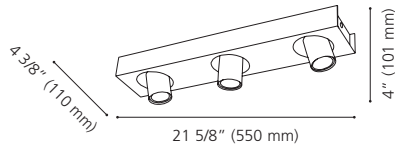

96607A

96607A ROBLEDO 1

Finish / Fini: Matte Nickel / Nickel mat

Wattage: 3 x 5W LED GU10 (Included / Incluses)
Lumens: 3 x 450 (1350) **Kelvin:** 3000K
Dimmable / Luminosité variable

96606A ROBLEDO 1

Finish / Fini: Matte Nickel / Nickel mat

Wattage: 2 x 5W LED GU10 (Included / Incluses)
Lumens: 2 x 450 (900) **Kelvin:** 3000K
Dimmable / Luminosité variable

96605A ROBLEDO 1

Finish / Fini: Matte Nickel / Nickel mat

Wattage: 1 x 5W LED GU10 (Included / Include)
Lumens: 450 **Kelvin:** 3000K
Dimmable / Luminosité variable