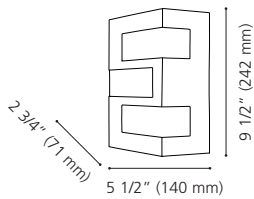

203175A

94086A RALORA

Finish / Fini: Stainless Steel / Acier inoxydable
Shade / Abat-jour: White Acrylic / Acrylique blanc

Wattage: 3 x 2.5W LED (Integrated / Intégré)
Lumens: 540 **Kelvin:** 3000K
Not Dimmable / Luminosité non-variable

LED

203175A FERA

Finish / Fini: Matte Black / Noir mat

Wattage: 2 x 2.5W LED (Integrated / Intégré)
Lumens: 360 **Kelvin:** 3000K
Not Dimmable / Luminosité non-variable

Canopy / Canopée:
7 1/8" (180 mm) x 5 1/2" (140 mm) x 4 1/8" (105 mm)

LED