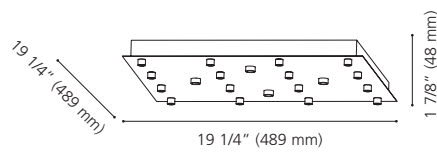

204104A 3L CANOPY

Finish / Fini: Black / Noir

Suitable for / Convient à: E26, GU10, G9, E12

204108A 16L CANOPY

Finish / Fini: Black / Noir

Suitable for / Convient à: E26, GU10, G9, E12