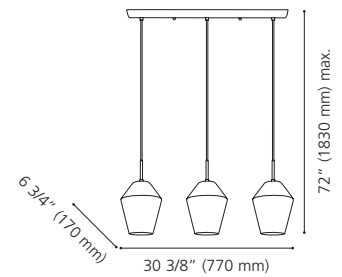

Canopy / Canopée:
1 5/8" (40 mm) x Ø 4 3/4" (120 mm)

LED

96773A

202357A

96774A

96773A MURMILLO

Finish / Fini: Matte Nickel / Nickel mat
Glass / Verre: Smoked / Fumé

Wattage: 1 x 25W LED E26 (Not included / Non incluse)