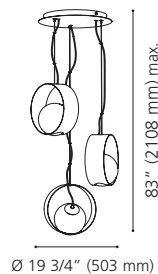

Finish / Fini: Black / Noir
Glass / Verre: White / Blanc

Wattage: 2 x 60W E26 (Not included / Non includes)

Canopy / Canopée:
 4 1/4" (109 mm) x 4 1/4" (109 mm) x 3/8" (8 mm)

204296A

98441A

98192A

204296A SABALETE