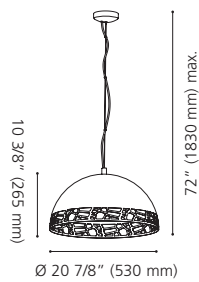

97442A

97442A SAVIGNANO

Finish / Fini: Matte Black / Noir mat

Shade / Abat-jour: Matte Black & White Metal /
Métal noir mat et blanc

Wattage: 1 x 60W E26 (Not Included / Non incluse)

Canopy / Canopée:
1 1/4" (32 mm) x Ø 5" (125.6 mm)