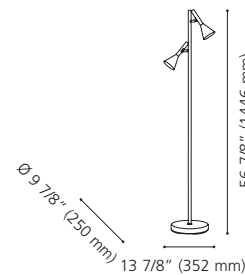

Canopy / Canopée:
 11 3/4" (300 mm) x 7 7/8" (200 mm) x 2" (50 mm)

LED

94299A

201463A

94299A LOMBES

Finish / Fini: Matte Nickel / Nickel mat
Diffuser / Diffuseur: Clear Acrylic / Acrylique clair

Wattage: 4 x 4.2W LED (Integrated / Intégré)
Lumens: 4 x 480 (1920) **Kelvin:** 3000K
 Dimmable / Luminosité variable

Wattage: 81W LED (Integrated / Intégré)
Lumens: 7680 **Kelvin:** 3000K
 Dimmable / Luminosité variable

Rods / Tiges:
 2 x 3" (76 mm), 2 x 6" (152 mm), 3 x 12" (305 mm)

Canopy / Canopée:
 1 5/8" (40 mm) x Ø 7 1/4" (186 mm)

Canopy / Canopée:
 1 3/4" (45 mm) x Ø 5 1/8" (130 mm)

97805A

97806A

97805A CORTADERAS

Finish / Fini: Black / Noir
Shade / Abat-jour: Black & Gold Metal /
 Métal noir et or

Wattage: 1 x 10W LED GU10 (Not included / Non incluse)