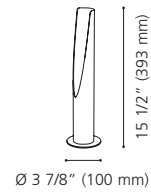

97581A BARBOTTO

Finish / Fini: White & Silver / Blanc et argent

Wattage: 1 x 10W LED GU10 (Not included / Non incluse)

97582A BARBOTTO

Finish / Fini: White & Silver / Blanc et argent

Wattage: 1 x 10W LED GU10 (Not included / Non incluse)

203387A BARBOTTO

Finish / Fini: Black & Silver / Noir et argent

Wattage: 1 x 10W LED GU10 (Not included / Non incluse)