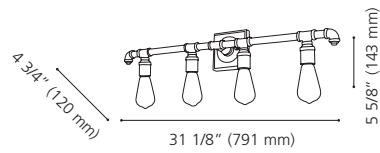

LED

202843A

202841A

202852A

202843A WYMER

Finish / Fini: Matte Bronze / Bronze mat

Wattage: 4 x 60W E26 (Not included / Non inclus)

Canopy / Canopée:
5" (127 mm) x 5" (127 mm) x 1 5/8" (41 mm)