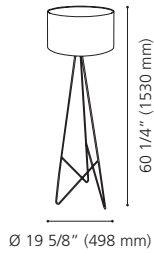

Ø 19 5/8" (498 mm)