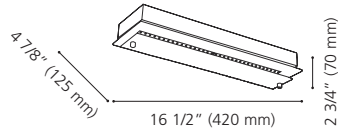

201299A

201299A PRIOLA

Finish / Fini: White & Matte Nickel / Blanc et nickel mat
Glass / Verre: Structured & Clear / Structuré et clair

Wattage: 8.9W LED (Included / Incluse)
Lumens: 1100 **Kelvin:** 4000K
Dimmable / Luminosité variable

Canopy / Canopée:
16" (405 mm) x 4 3/8" (110 mm) x 1 3/8" (35 mm)

LED

201301A PRIOLA

Finish / Fini: White & Matte Nickel / Blanc et nickel mat
Glass / Verre: Structured & Clear / Structuré et clair

Wattage: 13.4W LED (Included / Incluse)
Lumens: 1650 **Kelvin:** 4000K
Dimmable / Luminosité variable

Canopy / Canopée:
23 5/8" (600 mm) x 4 3/8" (110 mm) x 1 5/8" (41 mm)

LED

201302A PRIOLA

Finish / Fini: White & Matte Nickel / Blanc et nickel mat
Glass / Verre: Structured & Clear / Structuré et clair

Wattage: 17.9W LED (Included / Incluse)
Lumens: 2200 **Kelvin:** 4000K
Dimmable / Luminosité variable

Canopy / Canopée:
30 5/8" (779 mm) x 4 3/8" (110 mm) x 1 5/8" (41 mm)

LED