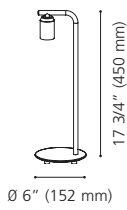

98065A ADRI 3

Finish / Fini: Black / Noir

Wattage: 1 x 60W E26 (Not Included / Non incluse)