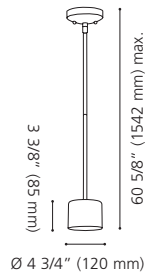

Canopy / Canopée:
 1 5/8" (40 mm) x Ø 4 3/4" (120 mm)

202176A

Ø 11 3/4" (300 mm)

202275A

202176A BONARES 2

Finish / Fini: Chrome / Chrome

Shade / Abat-jour: Chrome with Crystals /
Chrome avec cristaux

Wattage: 1 x 60W E26 (Not included / Non incluse)

Canopy / Canopée:

10 1/4" (260 mm) x 4 1/4" (100 mm) x 1 1/8" (30 mm)

91732A

91732A PIANELLA

Finish / Fini: Chrome / Chrome

Glass / Verre: Clear / Clair

Shade / Abat-jour: Crystal & Chrome / Cristal et chrome

Wattage: 1 x 60W G9 (Included / Incluse)

Canopy / Canopée:

1" (25 mm) x Ø 4 3/8" (110 mm)

91734A

91733A

200268A

91734A PIANELLA

Finish / Fini: Chrome / Chrome

Glass / Verre: Clear / Clair

Shade / Abat-jour: Crystal & Chrome / Cristal et chrome

Wattage: 5 x 60W G9 (Included / Incluses)

Canopy / Canopée:

10 1/4" (260 mm) x 4 3/8" (110 mm) x 1" (25 mm)

91733A PIANELLA