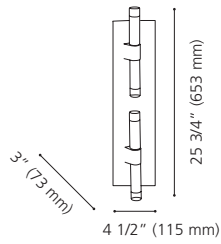

83733A KIO

Finish / Fini: Chrome / Chrome
Glass / Verre: Satin & Clear / Satin et clair

Wattage: 4 x 40W G9 (Not Included / Non include)

85339A MONO

Finish / Fini: Chrome / Chrome
Glass / Verre: Satin / Satin

Wattage: 3 x 40W E12, B10 (Not Included / Non includes)

Canopy / Canopée:
4 1/4" (109 mm) x 4 1/4" (109 mm) x 1/4" (8 mm)