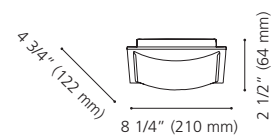

201467A

201467A WASAO

Finish / Fini: Matte Nickel / Nickel mat
Glass / Verre: White / Blanc

Wattage: 6.7W LED (Integrated / Intégré)

Lumens: 660   **Kelvin:** 3000K

Dimmable / Luminosité variable

Canopy / Canopée:

6 3/4" (172 mm) x 4 3/8" (110 mm) x 1 3/8" (36 mm)

LED