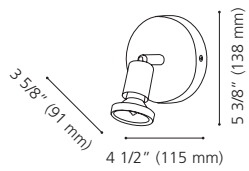

Canopy / Canopée:
1 1/8" (30 mm) x Ø 4 5/8" (117 mm)

200397A

200397A BUZZ

Finish / Fini: Chrome / Chrome

Wattage: 1 x 50W GU10 (Not included / Non incluse)

Canopy / Canopée:
1" (25 mm) x Ø 4 1/2" (115 mm)

95741A