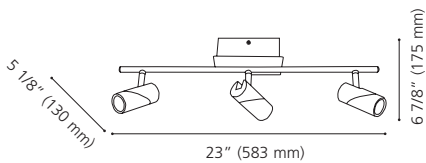

Wattage: 3 x 5W LED GU10 (Included / Incluses)

Lumens: 3 x 450 (1350) **Kelvin:** 3000K

Dimmable / Luminosité variable

Canopy / Canopée:

4 1/2" (115 mm) x 4 1/2" (115 mm) x 1/16" (1 mm)

LED

95435A

95436A