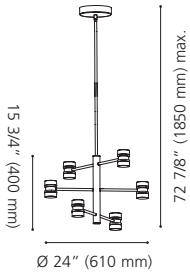

Canopy / Canopée:
 11 3/4" (300 mm) x 5 3/8" (135 mm) x 1 5/8" (40 mm)

LED

201463A LOMBES

Finish / Fini: Matte Nickel / Nickel mat
Diffuser / Diffuseur: Clear Acrylic / Acrylique clair

Wattage: 1 x 6.5W LED (Integrated / Intégré)
Lumens: 730 **Kelvin:** 3000K
 Dimmable / Luminosité variable

Canopy / Canopée:
 1 5/8" (42 mm) x Ø 4 1/2" (115 mm)

LED

98441A

98192A

98441A CAMARGO

Finish / Fini: Black / Noir
Glass / Verre: White / Blanc

Wattage: 3 x 40W E26, A15 (Not included / Non incluses)

Canopy / Canopée:
 1 1/4" (31 mm) x Ø 11 3/4" (300 mm)

98192A CAMARGO

Finish / Fini: Black / Noir
Glass / Verre: White / Blanc

Wattage: 1 x 60W E26 (Not included / Non incluse)

Canopy / Canopée:
 1 5/8" (40 mm) x Ø 4 3/4" (120 mm)

204148A

204147A

204149A

204148A ROMENDO 1

Wattage: 81W LED (Integrated / Intégré)
Lumens: 7680 **Kelvin:** 3000K
 Dimmable / Luminosité variable

Rods / Tiges:
 2 x 3" (76 mm), 2 x 6" (152 mm), 3 x 12" (305 mm)

Canopy / Canopée:
 1 5/8" (40 mm) x Ø 7 1/4" (186 mm)