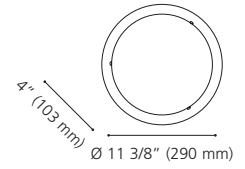

82941A

82942A PLANET

Finish / Fini: Matte Nickel / Nickel mat
Glass / Verre: Satin / Satin

Wattage: 1 x 100W E26 (Not included / Non incluse)

82941A PLANET

Finish / Fini: Matte Nickel / Nickel mat
Glass / Verre: Satin / Satin

Wattage: 2 x 60W E26 (Not included / Non incluse)

82945A PLANET

Finish / Fini: Chrome / Chrome
Glass / Verre: Satin / Satin

Wattage: 1 x 100W E26 (Not included / Non incluse)