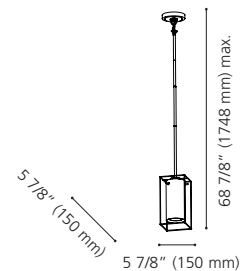

94377A LONCINO 1

Finish / Fini: Chrome / Chrome

Glass / Verre: White & Clear / Blanc et clair

Wattage: 1 x 60W E26 (Not Included / Non incluse)

Canopy / Canopée:

1" (25 mm) x Ø 4 3/4" (120 mm)

Rods / Tiges:

2 x 6" (152 mm), 2 x 9" (228 mm), 2 x 12" (305 mm)

94378A LONCINO 1

Finish / Fini: Chrome / Chrome

Glass / Verre: White & Clear / Blanc et clair

Wattage: 3 x 60W E26 (Not Included / Non incluse)

Canopy / Canopée:

11 7/8" (303 mm) x 4 3/8" (110 mm) x 1" (25 mm)

Rods / Tiges:

4 x 6" (152 mm), 4 x 9" (228 mm), 4 x 12" (305 mm)

200845A LONCINO 1

Finish / Fini: Nickel Nero / Nickel noir

Glass / Verre: White & Clear / Blanc et clair

Wattage: 1 x 60W E26 (Not Included / Non incluse)

Canopy / Canopée:

1" (25 mm) x Ø 4 3/4" (120 mm)

Rods / Tiges:

2 x 6" (152 mm), 2 x 9" (228 mm), 2 x 12" (305 mm)