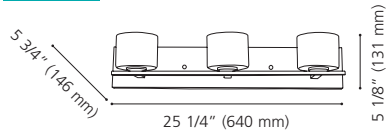

200266A

200265A PIANELLA

Finish / Fini: Chrome / Chrome

Glass / Verre: Clear / Clair

Shade / Abat-jour: Crystal & Chrome / Cristal et chrome

Wattage: 3 x 60W G9 (Included / Incluses)

Canopy / Canopée:

25 1/4" (640 mm) x 4 1/2" (115 mm) x 7/8" (23 mm)

200266A PIANELLA

Finish / Fini: Chrome / Chrome

Glass / Verre: Clear / Clair

Shade / Abat-jour: Crystal & Chrome / Cristal et chrome

Wattage: 4 x 60W G9 (Included / Incluses)

Canopy / Canopée:

34 5/8" (880 mm) x 4 1/2" (115 mm) x 7/8" (23 mm)

200267A PIANELLA

Finish / Fini: Chrome / Chrome

Glass / Verre: Clear / Clair

Shade / Abat-jour: Crystal & Chrome / Cristal et chrome

Wattage: 5 x 60W G9 (Included / Incluses)

Canopy / Canopée:

44 1/8" (1120 mm) x 4 1/2" (115 mm) x 7/8" (23 mm)