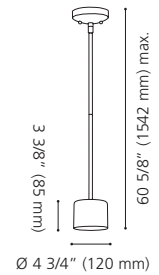

Wattage: 1 x 60W E26 (Not Included / Non incluse)

Canopy / Canopée:

1" (25 mm) x Ø 4 3/4" (120 mm)

Rods / Tiges:

2 x 6" (152 mm), 2 x 9" (228 mm), 2 x 12" (305 mm)

91734A

200268A

91734A PIANELLA