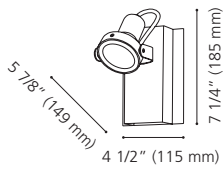

94647A

94646A NOVORIO 1

Finish / Fini: White / Blanc

Wattage: 1 x 35W GU10 (Not included / Non incluse)

Canopy / Canopée:
4 1/2" (115 mm) x 4 1/2" (115 mm) x 1/16" (1 mm)

94647A NOVORIO 1

Finish / Fini: White / Blanc

Wattage: 2 x 35W GU10 (Not included / Non incluses)

Canopy / Canopée:
4 1/2" (115 mm) x 4 1/2" (115 mm) x 1/16" (1 mm)

94648A NOVORIO 1

Finish / Fini: White / Blanc

Wattage: 3 x 35W GU10 (Not included / Non incluses)

Canopy / Canopée:
4 1/2" (115 mm) x 4 1/2" (115 mm) x 1/16" (1 mm)