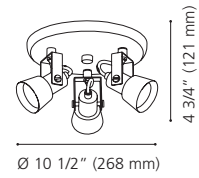

203222A

203222A TRILLO 1

Finish / Fini: Matte Nickel / Nickel mat

Wattage: 3 x 5W LED GU10 (Included / Includes)
Lumens: 3 x 450 (1350) **Kelvin:** 3000K
Dimmable / Luminosité variable

Canopy / Canopée:
1" (25 mm) x Ø 7 1/8" (180 mm)

203221A TRILLO

Finish / Fini: White & Black / Blanc et noir

Wattage: 3 x 5W LED GU10 (Included / Includes)
Lumens: 3 x 450 (1350) **Kelvin:** 3000K
Dimmable / Luminosité variable

Canopy / Canopée:
1" (25 mm) x Ø 7 1/8" (180 mm)

97371A TRILLO

Finish / Fini: White & Black / Blanc et noir

Wattage: 1 x 5W LED GU10 (Included / Include)
Lumens: 450 **Kelvin:** 3000K
Dimmable / Luminosité variable

Canopy / Canopée:
5 3/4" (145 mm) x 4 1/2" (115 mm) x 1/16" (1 mm)