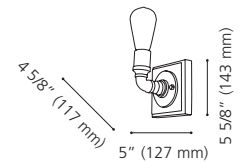

LED

202843A

202841A

202852A

202843A WYMER

Finish / Fini: Matte Bronze / Bronze mat

Wattage: 4 x 60W E26 (Not included / Non inclus)

Canopy / Canopée:
5" (127 mm) x 5" (127 mm) x 1 5/8" (41 mm)