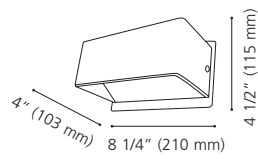

202635A

202633A SANIA 3

Finish / Fini: Matte Black / Noir mat

Wattage: 5.63W LED (Integrated / Intégré)
Lumens: 480   **Kelvin:** 3000K
Dimmable / Luminosité variable

LED

202634A SANIA 3

Finish / Fini: Matte Black / Noir mat

Wattage: 8.5W LED (Integrated / Intégré)
Lumens: 720   **Kelvin:** 3000K
Dimmable / Luminosité variable

LED

202635A SANIA 3

Finish / Fini: Matte Black / Noir mat

Wattage: 13.4W LED (Integrated / Intégré)
Lumens: 1220   **Kelvin:** 3000K
Dimmable / Luminosité variable

LED