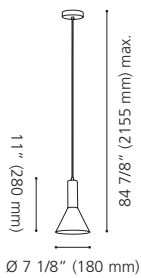

62992A

62985A CANALELLO

Finish / Fini: Matte Black / Noir mat
Shade / Abat-jour: Matte Black & White Metal /
Métal noir mat et blanc

Wattage: 1 x 60W E26 (Not included / Non incluse)

Canopy / Canopée:
1" (25 mm) x Ø 4 1/2" (115 mm)

62992A CANALELLO

Finish / Fini: Matte Black / Noir mat
Shade / Abat-jour: Matte Black & White Metal /
Métal noir mat et blanc

Wattage: 1 x 60W E26 (Not included / Non incluse)

Canopy / Canopée:
1" (25 mm) x Ø 4 1/2" (115 mm)

62998A CANALELLO

Finish / Fini: Matte Black / Noir mat
Shade / Abat-jour: Matte Black & White Metal /
Métal noir mat et blanc

Wattage: 1 x 60W E26 (Not included / Non incluse)

Canopy / Canopée:
1" (25 mm) x Ø 4 1/2" (115 mm)