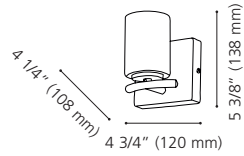

201713A

201714A

201712A ABETE

Finish / Fini: Chrome / Chrome
Glass / Verre: White / Blanc

Wattage: 1 x 40W G9 (Not Included / Non incluse)

Canopy / Canopée:
4 3/4" (120 mm) x 4 3/8" (110 mm) x 1" (25 mm)

201713A ABETE