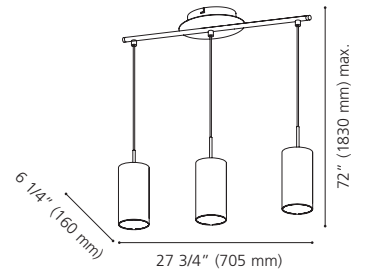

92739A RIVATO

Finish / Fini: Chrome / Chrome

Glass / Verre: White & Chrome / Blanc et chrome

Wattage: 1 x 100W E26 (Not included / Non incluse)

Canopy / Canopée:

1 1/4" (32 mm) x Ø 5" (126 mm)

92741A RIVATO

Finish / Fini: Chrome / Chrome

Glass / Verre: White & Chrome / Blanc et chrome

Wattage: 3 x 100W E26 (Not included / Non incluses)

Canopy / Canopée:

1 1/8" (30 mm) x Ø 4 5/8" (117 mm)