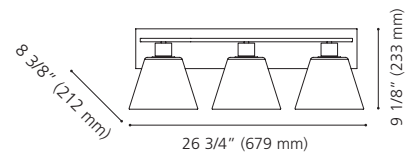

205619A

205617A COPELAND

Finish / Fini: Matte Black / Noir mat
Glass / Verre: White / Blanc

Wattage: 3 x 60W E26 (Not Included / Non includes)

Canopy / Canopée:
7 1/8" (180 mm) x 1" (25 mm) x 4 3/8" (110 mm)

205619A COPLEY

Finish / Fini: Matte Black / Noir mat
Glass / Verre: Clear / Clair

Wattage: 3 x 60W E26 (Not Included / Non includes)

Canopy / Canopée:
25 1/4" (640 mm) x 7/8" (23 mm) x 4 1/2" (115 mm)