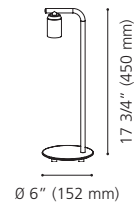

Wattage: 1 x 40W E26 (Not included / Non incluse)

98864A

98065A

98864A AMEZAGA

Finish / Fini: Black & Brushed Brass / Noir et laiton brossé
Shade / Abat-jour: Black & White Metal / Métal noir et blanc

Wattage: 1 x 25W LED E26 (Not Included / Non incluse)