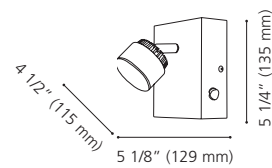

Wattage: 4 x 60W E26 (Not included / Non incluses)

Canopy / Canopée:

15" (382 mm) x 15" (382 mm) x 1" (25 mm)

200895A

31481A

200895A ARMENTO

Finish / Fini: White / Blanc
Diffuser / Diffuseur: Satin Acrylic / Acrylique satin