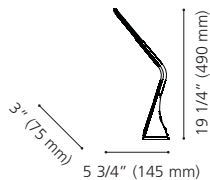

97914A

These luminaires come with multiple features. A screen to display the time, date & temperature. There is also an alarm mode integrated.

Ces luminaires sont dotés de multiples fonctionnalités. Un écran pour afficher l'heure, la date et la température. Il y a également un mode alarme intégré.

97915A COGNOLI

Finish / Fini: White / Blanc

Wattage: 6.3W LED (Integrated / Intégré)

Lumens: 445 Kelvin: 3000K

3-Step Touch Dimmer / Variateur tactile à trois intensités

LED

97914A COGNOLI

Finish / Fini: Black / Noir

Wattage: 6.3W LED (Integrated / Intégré)

Lumens: 445 Kelvin: 3000K

3-Step Touch Dimmer / Variateur tactile à trois intensités

LED