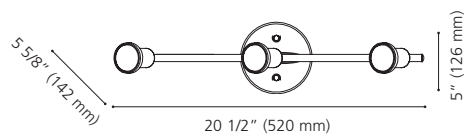

205141A

205142A TREMENDO

Finish / Fini: White / Blanc

Wattage: 2 x 10W LED GU10 (Not Included / Non incluses)

Canopy / Canopée:
Ø 5" (126 mm) x 1 1/8" (28 mm)

205139A TREMENDO

Finish / Fini: White / Blanc

Wattage: 3 x 10W LED GU10 (Not Included / Non incluses)

Canopy / Canopée:
Ø 5" (126 mm) x 1 1/8" (28 mm)

205141A TREMENDO

Finish / Fini: White / Blanc

Wattage: 4 x 10W LED GU10 (Not Included / Non incluses)

Canopy / Canopée:
Ø 5" (126 mm) x 1 1/8" (28 mm)