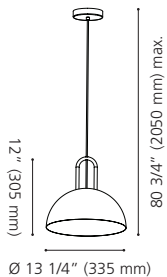

99693A

99695A CALMANERA

Finish / Fini: White / Blanc

Shade / Abat-jour: White & Brushed Brass Metal /
Métal blanc et laiton brossé

Wattage: 1 x 60W E26 (Not Included / Non incluse)

Canopy / Canopée:
1" (25 mm) x Ø 4 1/2" (115 mm)

99693A CALMANERA

Finish / Fini: Black / Noir

Shade / Abat-jour: Black & Brushed Brass Metal /
Métal noir et laiton brossé

Wattage: 1 x 60W E26 (Not Included / Non incluse)

Canopy / Canopée:
1" (25 mm) x Ø 4 1/2" (115 mm)

92718A CORETTO

Finish / Fini: Glossy White / Blanc lustré

Shade / Abat-jour: Glossy White Metal /
Métal blanc lustré

Wattage: 1 x 100W E26 (Not Included / Non incluse)

Canopy / Canopée:
1 1/4" (32 mm) x Ø 5" (126 mm)