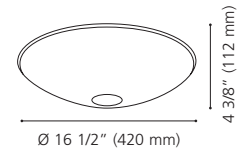

91246A

91246A NUBE

Finish / Fini: Chrome / Chrome

Glass / Verre: White & Clear / Blanc et clair

Wattage: 2 x 60W E26 (Not included / Non incluses)

91247A NUBE

Finish / Fini: Chrome / Chrome

Glass / Verre: White & Clear / Blanc et clair

Wattage: 3 x 60W E26 (Not included / Non incluses)