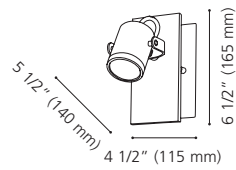

95741A

95741A PRACETA

Finish / Fini: Matte Nickel & Concrete Effect /
Nickel mat et effet béton

Wattage: 1 x 5W LED GU10 (Included / Incluse)

Lumens: 450   **Kelvin:** 3000K

Dimmable / Luminosité variable

Canopy / Canopée:

5 3/4" (145 mm) x 4 1/2" (115 mm) x 1/16" (1 mm)

LED

95742A PRACETA

Finish / Fini: Matte Nickel & Concrete Effect /
Nickel mat et effet béton

Wattage: 2 x 5W LED GU10 (Included / Incluses)

Lumens: 2 x 450 (900)   **Kelvin:** 3000K

Dimmable / Luminosité variable

Canopy / Canopée:

4 1/2" (115 mm) x 4 1/2" (115 mm) x 1/16" (1 mm)

LED

95743A PRACETA

Finish / Fini: Matte Nickel & Concrete Effect /
Nickel mat et effet béton

Wattage: 3 x 5W LED GU10 (Included / Incluses)

Lumens: 3 x 450 (1350)   **Kelvin:** 3000K

Dimmable / Luminosité variable

Canopy / Canopée:

4 1/2" (115 mm) x 4 1/2" (115 mm) x 1/16" (1 mm)

LED