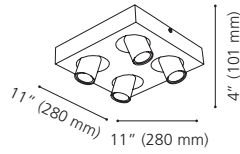

96608A

96605A

96608A ROBLED0 1

Finish / Fini: Matte Nickel / Nickel mat

Wattage: 4 x 5W LED GU10 (Included / Includes)
Lumens: 4 x 450 (1800)   **Kelvin:** 3000K
Dimmable / Luminosité variable

LED

96605A ROBLED0 1

Finish / Fini: Matte Nickel / Nickel mat

Wattage: 1 x 5W LED GU10 (Included / Include)
Lumens: 450   **Kelvin:** 3000K
Dimmable / Luminosité variable

LED