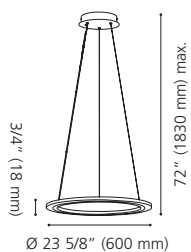

202508A

91046A

202508A PENAFORTE

Finish / Fini: White / Blanc
Shade / Abat-jour: White Acrylic / Acrylique blanc

Wattage: 28W LED (Integrated / Intégré)
Lumens: 3170   **Kelvin:** 3000K   **CRI:** > 80
Dimmable / Luminosité variable

Canopy / Canopée:
1 5/8" (40 mm) x Ø 7 1/4" (185 mm)

LED

91046A FEDRA

Finish / Fini: Chrome / Chrome
Crystal / Cristal: Clear / Clair

Wattage: 1 x 100W E26 (Not included / Non incluse)