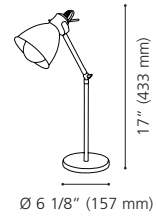

49086A PRIDDY-P

Finish / Fini: Pastel Apricot / Abricot pastel
Shade / Abat-jour: Pastel Apricot Metal / Métal pastel abricot

Wattage: 1 x 40W E26 (Not included / Non incluse)

49097A PRIDDY-P

Finish / Fini: Pastel Light Green / Pastel vert pâle
Shade / Abat-jour: Pastel Light Green Metal / Métal pastel vert pâle

Wattage: 1 x 40W E26 (Not included / Non incluse)

204085A PRIDDY-P

Finish / Fini: Pastel Light Blue / Pastel bleu pâle
Shade / Abat-jour: Pastel Light Blue Metal / Métal pastel bleu pâle

Wattage: 1 x 40W E26 (Not included / Non incluse)