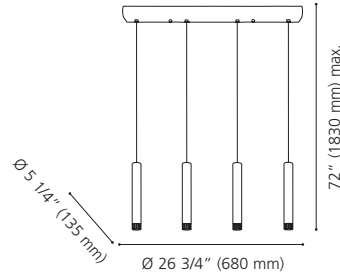

93926A

93924A RAPARO

Finish / Fini: Nickel Nero / Nickel noir

Wattage: 1 x 4.4W LED (Integrated / Intégré)
Lumens: 440 **Kelvin:** 3000K
Not Dimmable / Luminosité non-variable

Canopy / Canopée:
1 3/4" (45 mm) x Ø 4 1/2" (115 mm)

93925A RAPARO

Finish / Fini: Nickel Nero / Nickel noir

Wattage: 4 x 4.4W LED (Integrated / Intégré)
Lumens: 4 x 440 (1760) **Kelvin:** 3000K
Dimmable / Luminosité variable

Canopy / Canopée:
26 3/4" (680 mm) x 5 3/8" (138 mm) x 1 5/8" (40 mm)

93926A RAPARO

Finish / Fini: Nickel Nero / Nickel noir

Wattage: 5 x 4.4W LED (Integrated / Intégré)
Lumens: 5 x 440 (2200) **Kelvin:** 3000K
Dimmable / Luminosité variable

Canopy / Canopée:
1 5/8" (40 mm) x Ø 11" (280 mm)