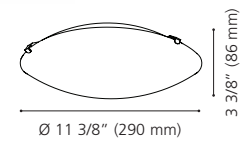

202149A COMPETA 2

Finish / Fini: White / Blanc

Shade / Abat-jour: White, Silver & Clear Acrylic /
Acrylique blanc, argent et clair

Wattage: 23W LED (Integrated / Intégré)

Lumens: 2000   **Kelvin:** 3000K   **CRI:** > 80
Dimmable / Luminosité variable

LED

202152A COMPETA 2

Finish / Fini: White / Blanc

Shade / Abat-jour: White, Silver & Clear Acrylic /
Acrylique blanc, argent et clair

Wattage: 23W LED (Integrated / Intégré)

Lumens: 2000   **Kelvin:** 3000K   **CRI:** > 80
Dimmable / Luminosité variable

LED

202156A ALBEDO LED

Finish / Fini: White / Blanc

Glass / Verre: White & Satin / Blanc et satin

Wattage: 13W LED (Integrated / Intégré)

Lumens: 1050   **Kelvin:** 3000K   **CRI:** > 80
Dimmable / Luminosité variable

LED