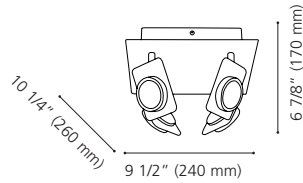

200378A

91877A

91635A

200378A TINNARI

Finish / Fini: Chrome / Chrome
Glass / Verre: Satin / Satin

Wattage: 4 x 6.1W (Integrated / Intégré)
Lumens: 2160 **Kelvin:** 3000K
Dimmable / Luminosité variable

LED

91635A TINNARI

Finish / Fini: Chrome / Chrome
Glass / Verre: Satin / Satin

Wattage: 4 x 6.1W (Integrated / Intégré)
Lumens: 2160 **Kelvin:** 3000K
Dimmable / Luminosité variable

LED

91877A OROTELLI

Finish / Fini: Chrome / Chrome
Glass / Verre: Satin / Satin

Wattage: 1 x 6.1W LED (Integrated / Intégré)
Lumens: 540 **Kelvin:** 3000K
Not Dimmable / Luminosité non-variable

LED