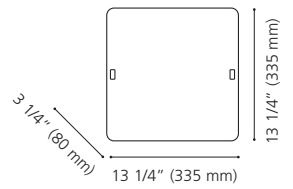

83241A BORGIO

Finish / Fini: Matte Nickel / Nickel mat
Glass / Verre: Satin / Satin

Wattage: 1 x 60W E26 (Not Included / Non include)

83242A BORGIO

Finish / Fini: Matte Nickel / Nickel mat
Glass / Verre: Satin / Satin

Wattage: 1 x 60W E26 (Not Included / Non include)