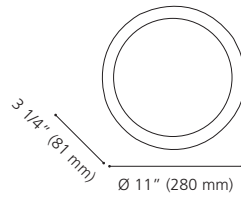

87329A AREZZO

Finish / Fini: Matte Nickel / Nickel mat
Glass / Verre: Satin / Satin

Wattage: 1 x 60W E26 (Not included / Non include)

87328A AREZZO

Finish / Fini: Matte Nickel / Nickel mat
Glass / Verre: Satin / Satin

Wattage: 1 x 60W E26, B10 (Not included / Non include)