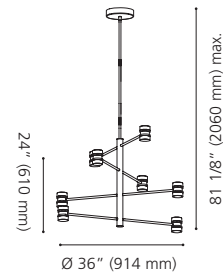

Canopy / Canopée:
 11 3/4" (300 mm) x 5 3/8" (135 mm) x 1 5/8" (40 mm)

LED

201463A LOMBES

Finish / Fini: Matte Nickel / Nickel mat
Diffuser / Diffuseur: Clear Acrylic / Acrylique clair

Wattage: 1 x 6.5W LED (Integrated / Intégré)
Lumens: 730 **Kelvin:** 3000K
 Dimmable / Luminosité variable

Canopy / Canopée:
 1 5/8" (42 mm) x Ø 4 1/2" (115 mm)

LED

98441A

98192A

98441A CAMARGO

Finish / Fini: Black / Noir
Glass / Verre: White / Blanc

Wattage: 3 x 40W E26, A15 (Not included / Non incluses)

Canopy / Canopée:
 1 1/4" (31 mm) x Ø 11 3/4" (300 mm)

98192A CAMARGO

Finish / Fini: Black / Noir
Glass / Verre: White / Blanc

Wattage: 1 x 60W E26 (Not included / Non incluse)

Canopy / Canopée:
 1 5/8" (40 mm) x Ø 4 3/4" (120 mm)

204148A

204147A

204149A

204148A ROMENDO 1

Wattage: 81W LED (Integrated / Intégré)
Lumens: 7680 **Kelvin:** 3000K
 Dimmable / Luminosité variable

Rods / Tiges:
 2 x 3" (76 mm), 2 x 6" (152 mm), 3 x 12" (305 mm)

Canopy / Canopée:
 1 5/8" (40 mm) x Ø 7 1/4" (186 mm)