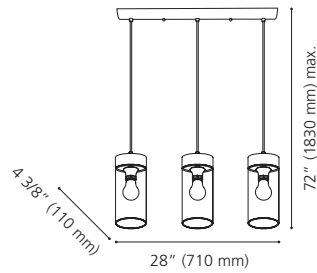

Finish / Fini: Chrome / Chrome
Glass / Verre: Metallic Smoked / Fumé métallique

Wattage: 1 x 60W E26 (Not included / Non incluse)

Canopy / Canopée:
 1" (25 mm) x Ø 4 1/2" (115 mm)

202127A

202128A

202127A MONTEY