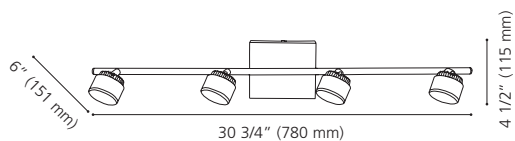

31482A ARMENTO 1

Finish / Fini: Matte Nickel / Nickel mat
Diffuser / Diffuseur: Satin Acrylic / Acrylique satin

Wattage: 2 x 6.7W LED (Integrated / Intégré)
Lumens: 2 x 660 (1320)   **Kelvin:** 3000K
Dimmable / Luminosité variable

Canopy / Canopée:
5 1/4" (135 mm) x 4 1/2" (115 mm) x 1 3/4" (45 mm)

31483A ARMENTO 1

Finish / Fini: Matte Nickel / Nickel mat
Diffuser / Diffuseur: Satin Acrylic / Acrylique satin

Wattage: 3 x 6.7W LED (Integrated / Intégré)
Lumens: 3 x 660 (1980)   **Kelvin:** 3000K
Dimmable / Luminosité variable

Canopy / Canopée:
5 1/4" (135 mm) x 4 1/2" (115 mm) x 1 3/4" (45 mm)

31484A ARMENTO 1

Finish / Fini: Matte Nickel / Nickel mat
Diffuser / Diffuseur: Satin Acrylic / Acrylique satin

Wattage: 4 x 6.7W LED (Integrated / Intégré)
Lumens: 4 x 660 (2640)   **Kelvin:** 3000K
Dimmable / Luminosité variable

Canopy / Canopée:
5 1/4" (135 mm) x 4 1/2" (115 mm) x 1 3/4" (45 mm)