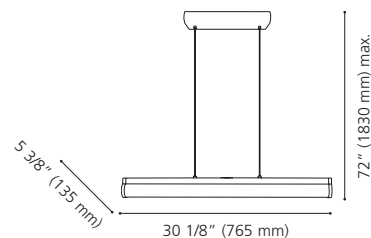

201733A CARTAMA

Finish / Fini: Chrome / Chrome
Shade / Abat-jour: Satin & Clear Acrylic /
Acrylique satin et clair

Wattage: 4 x 4.5W LED (Integrated / Intégré)
Lumens: 1920 **Kelvin:** 3000K
Dimmable / Luminosité variable

Canopy / Canopée:
12 5/8" (320 mm) x 4 3/8" (110 mm) x 1 5/8" (40 mm)

LED

202274A TREVELO

Finish / Fini: Chrome / Chrome
Glass / Verre: Clear / Clair
Crystal / Cristal: Clear / Clair

Wattage: 19W LED (Integrated / Intégré)
Lumens: 1900 **Kelvin:** 3000K **CRI:** >90
Dimmable / Luminosité variable

Canopy / Canopée:
11 3/4" (300 mm) x 5 3/8" (135 mm) x 1 5/8" (40 mm)

LED