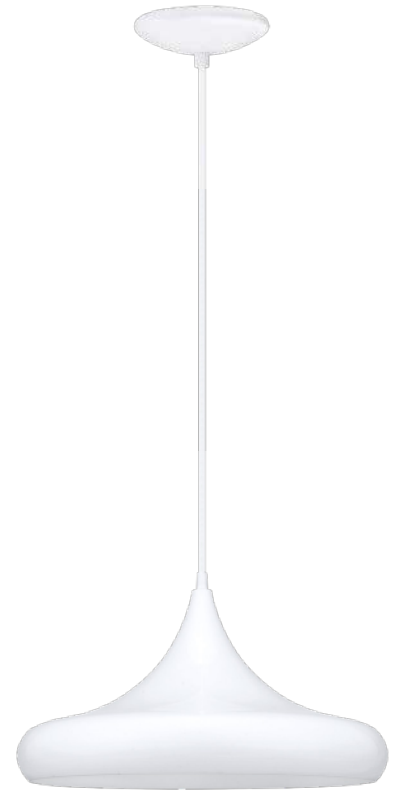

92718A

99695A CALMANERA

Finish / Fini: White / Blanc

Shade / Abat-jour: White & Brushed Brass Metal /
Métal blanc et laiton brossé

Wattage: 1 x 60W E26 (Not Included / Non incluse)

Canopy / Canopée:
1" (25 mm) x Ø 4 1/2" (115 mm)

99693A CALMANERA

Finish / Fini: Black / Noir

Shade / Abat-jour: Black & Brushed Brass Metal /
Métal noir et laiton brossé

Wattage: 1 x 60W E26 (Not Included / Non incluse)

Canopy / Canopée:
1" (25 mm) x Ø 4 1/2" (115 mm)

92718A CORETTO

Finish / Fini: Glossy White / Blanc lustré

Shade / Abat-jour: Glossy White Metal /
Métal blanc lustré

Wattage: 1 x 100W E26 (Not Included / Non incluse)

Canopy / Canopée:
1 1/4" (32 mm) x Ø 5" (126 mm)