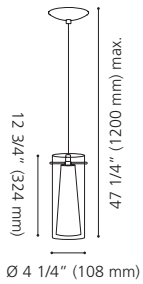

Wattage: 1 x 60W E26 (Not included / Non incluse)

Canopy / Canopée:
1" (25 mm) x Ø 4 1/2" (115 mm)

89832A

89833A

20435A

89832A PINTO

Finish / Fini: Chrome / Chrome

Glass / Verre: White & Clear / Blanc et clair

Wattage: 1 x 60W E26 (Not included / Non incluse)

Canopy / Canopée:
3/4" (19 mm) x Ø 4 3/4" (120 mm)

89833A PINTO

Finish / Fini: Chrome / Chrome

Glass / Verre: White & Clear / Blanc et clair

Wattage: 3 x 60W E26 (Not included / Non incluse)