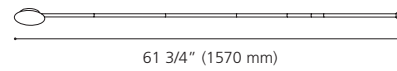

LED

Canopy / Canopée:

16 1/2" (420 mm) x 4 3/8" (110 mm) x 1 1/4" (32 mm)

92288A

88969A

88968A

204821A

92288A EXTENSION