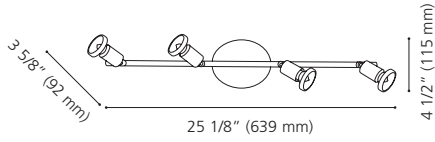

200401A

200401A BUZZ

Finish / Fini: Chrome / Chrome

Wattage: 4 x 50W GU10 (Not included / Non incluses)

Canopy / Canopée:
5 1/2" (140 mm) x 4 1/2" (115 mm) x 1" (25 mm)

202375A BUZZ 2

Finish / Fini: Chrome / Chrome

Wattage: 3 x 50W GU10 (Not included / Non incluses)

Canopy / Canopée:
Ø 7 7/8" (200 mm) x 1" (24 mm)

200402A BUZZ

Finish / Fini: Chrome / Chrome

Wattage: 6 x 50W GU10 (Not included / Non incluses)

Canopy / Canopée:
5 1/2" (140 mm) x 4 1/2" (115 mm) x 1" (25 mm)