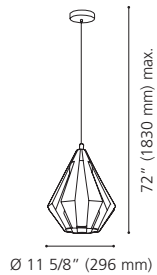

Rods / Tiges:

2 x 3" (76 mm), 2 x 6" (152 mm), 3 x 12" (305 mm)

Canopy / Canopée:

1 5/8" (40 mm) x Ø 7 1/4" (186 mm)

LED

200752A

200858A

200752A TAROCA