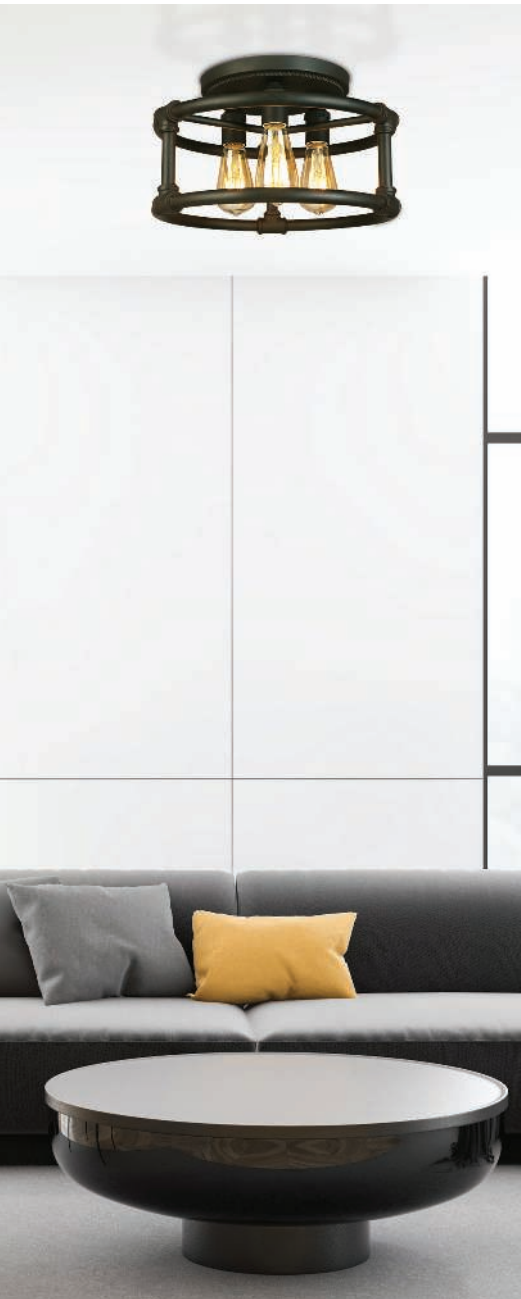

Canopy / Canopée:

6 1/4" (160 mm) x 4 1/2" (115 mm) x 1 5/8" (40 mm)

202849A

Ø 15" (381 mm)

8 5/8" (219 mm)

202852A

5" (127 mm)

5 5/8" (143 mm)