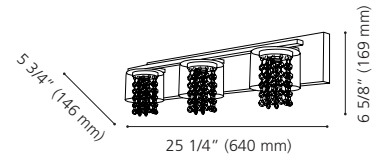

Wattage: 5 x 40W G9 (Not Included / Non incluses)

Canopy / Canopée:
29 1/8" (740 mm) x 4 1/2" (115 mm) x 7/8" (23 mm)

201771A

201773A

201772A

201771A KISSLING

Finish / Fini: Chrome / Chrome
Glass / Verre: Clear / Clair
Crystal / Cristal: Clear / Clair