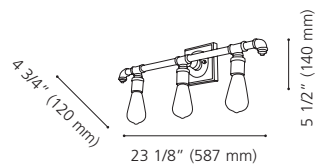

LED

202843A

202841A

202852A

202843A WYMER

Finish / Fini: Matte Bronze / Bronze mat

Wattage: 4 x 60W E26 (Not included / Non inclus)

Canopy / Canopée:
5" (127 mm) x 5" (127 mm) x 1 5/8" (41 mm)