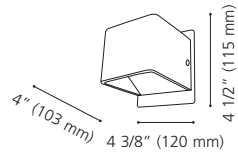

202634A

202633A SANIA 3

Finish / Fini: Matte Black / Noir mat

Wattage: 5.63W LED (Integrated / Intégré)
Lumens: 480   **Kelvin:** 3000K
Dimmable / Luminosité variable

LED

202634A SANIA 3

Finish / Fini: Matte Black / Noir mat

Wattage: 8.5W LED (Integrated / Intégré)
Lumens: 720   **Kelvin:** 3000K
Dimmable / Luminosité variable

LED

202635A SANIA 3

Finish / Fini: Matte Black / Noir mat

Wattage: 13.4W LED (Integrated / Intégré)
Lumens: 1220   **Kelvin:** 3000K
Dimmable / Luminosité variable

LED