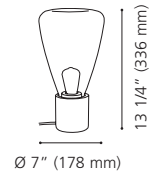

99079A TURALDO

Finish / Fini: Wood / Bois

Wattage: 1 x 60W E26 (Not Included / Non incluse)

99084A CERCAMAR

Finish / Fini: Chrome / Chrome

Glass / Verre: Clear / Clair

Wattage: 1 x 60W E26 (Not Included / Non incluse)

97208A OLIVAL

Finish / Fini: Cork / Liège

Glass / Verre: Clear / Clair

Wattage: 1 x 40W E26, T10 (Not included / Non incluse)