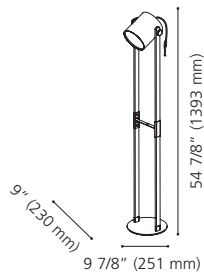

43428A

43429A BURBANK

Finish / Fini: Black / Noir

Shade / Abat-jour: White Fabric / Tissu blanc

Wattage: 1 x 15W E26 LED
(Not Included / Non incluse)

43428A BURBANK

Finish / Fini: Black / Noir

Shade / Abat-jour: White Fabric / Tissu blanc

Wattage: 1 x 15W E26 LED
(Not Included / Non incluse)