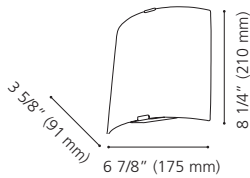

94598A

94599A GRAFIK

Finish / Fini: Silver / Argent
Glass / Verre: White / Blanc

Wattage: 8.2W LED (Integrated / Intégré)
Lumens: 810   **Kelvin:** 3000K   **CRI:** > 80
Not Dimmable / Luminosité non-variable

Canopy / Canopée:
4 1/4" (109 mm) x 4 1/4" (109 mm) x 1/4" (8 mm)

94598A GRAFIK

Finish / Fini: Silver / Argent
Glass / Verre: White / Blanc

Wattage: 8.2W LED (Integrated / Intégré)
Lumens: 810   **Kelvin:** 3000K   **CRI:** > 80
Not Dimmable / Luminosité non-variable

Canopy / Canopée:
4 1/4" (109 mm) x 4 1/4" (109 mm) x 1/4" (8 mm)

85074A FONDO

Finish / Fini: Matte Nickel / Nickel mat
Glass / Verre: Satin / Satin

Wattage: 1 x 40W G9 (Not Included / Non include)