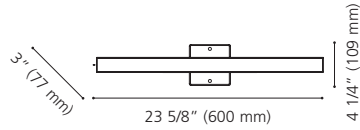

205066A

205066A TORRETTA

Finish / Fini: Matte Black / Noir mat
Shade / Abat-jour: White Acrylic / Acrylique blanc

Wattage: 17.5W LED (Integrated / Intégré)
Lumens: 1760   **Kelvin:** 3000K   **CRI:** > 90
Dimmable / Luminosité variable

Canopy / Canopée:
4 1/4" (109 mm) x 4 1/4" (109 mm) x 3/8" (8 mm)

LED

205617A COPELAND

Finish / Fini: Matte Black / Noir mat
Glass / Verre: White / Blanc

Wattage: 3 x 60W E26 (Not Included / Non inclus)

Canopy / Canopée:
7 1/8" (180 mm) x 1" (25 mm) x 4 3/8" (110 mm)

205619A COPLEY

Finish / Fini: Matte Black / Noir mat
Glass / Verre: Clear / Clair

Wattage: 3 x 60W E26 (Not Included / Non inclus)

Canopy / Canopée:
25 1/4" (640 mm) x 7/8" (23 mm) x 4 1/2" (115 mm)