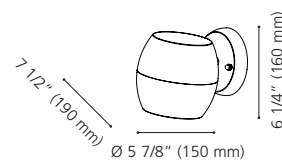

95981A ONCALA

Finish / Fini: Black / Noir
Glass / Verre: White / Blanc

Wattage: 11W LED (Integrated / Intégré)
Lumens: 1000 **Kelvin:** 3000K
Not Dimmable / Luminosité non-variable

Canopy / Canopée:
1" (25 mm) x Ø 4 7/8" (125 mm)

LED

95982A ONCALA

Finish / Fini: Stainless Steel / Acier inoxydable
Glass / Verre: White / Blanc

Wattage: 11W LED (Integrated / Intégré)
Lumens: 1000 **Kelvin:** 3000K
Not Dimmable / Luminosité non-variable

Canopy / Canopée:
1" (25 mm) x Ø 4 7/8" (125 mm)

LED