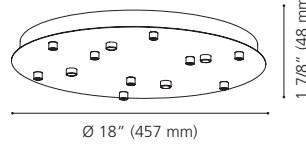

204102A

204101A 3L CANOPY

Finish / Fini: Black / Noir

Suitable for / Convient à: E26, GU10, G9, E12

204102A 9L CANOPY

Finish / Fini: Black / Noir

Suitable for / Convient à: E26, GU10, G9, E12

204103A 13L CANOPY

Finish / Fini: Black / Noir

Suitable for / Convient à: E26, GU10, G9, E12