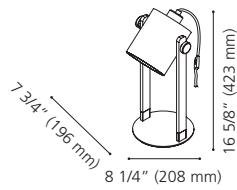

43429A BURBANK

Finish / Fini: Black / Noir

Shade / Abat-jour: White Fabric / Tissu blanc

Wattage: 1 x 15W E26 LED
(Not Included / Non incluse)

43428A BURBANK

Finish / Fini: Black / Noir

Shade / Abat-jour: White Fabric / Tissu blanc

Wattage: 1 x 15W E26 LED
(Not Included / Non incluse)