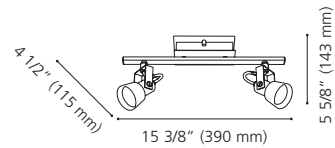

97371A TRILLO

Finish / Fini: White & Black / Blanc et noir

Wattage: 1 x 5W LED GU10 (Included / Incline)
Lumens: 450   **Kelvin:** 3000K
Dimmable / Luminosité variable

Canopy / Canopée:
5 3/4" (145 mm) x 4 1/2" (115 mm) x 1/16" (1 mm)

LED

97372A TRILLO

Finish / Fini: White & Black / Blanc et noir

Wattage: 2 x 5W LED GU10 (Included / Incline)
Lumens: 2 x 450 (900)   **Kelvin:** 3000K
Dimmable / Luminosité variable

Canopy / Canopée:
5 3/8" (135 mm) x 4 1/2" (115 mm) x 1/16" (1 mm)

LED

97373A TRILLO

Finish / Fini: White & Black / Blanc et noir

Wattage: 3 x 5W LED GU10 (Included / Incline)
Lumens: 3 x 450 (1350)   **Kelvin:** 3000K
Dimmable / Luminosité variable

Canopy / Canopée:
5 3/8" (135 mm) x 4 1/2" (115 mm) x 1/16" (1 mm)

LED