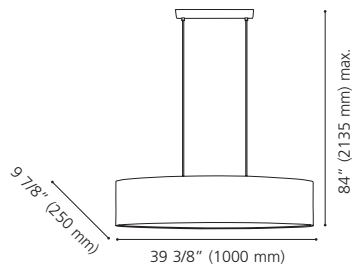

204256A

204255A MANDANA

Finish / Fini: Matte Nickel / Nickel Mat

Shade / Abat-jour: Marsala Red / Rouge marsala

Wattage: 2 x 60W E26 (Not included / Non incluses)

Canopy / Canopée:

14 1/8" (360 mm) x 4 3/8" (110 mm) 1 1/4" (32 mm)

204256A MANDANA

Finish / Fini: Matte Nickel / Nickel Mat

Shade / Abat-jour: Taupe / Taupe

Wattage: 2 x 60W E26 (Not included / Non incluses)

Canopy / Canopée:

14 1/8" (360 mm) x 4 3/8" (110 mm) 1 1/4" (32 mm)

204254A MANDANA

Finish / Fini: Matte Nickel / Nickel Mat

Shade / Abat-jour: Taupe / Taupe

Wattage: 1 x 60W E26 (Not included / Non incluse)

Canopy / Canopée:

1 1/4" (32 mm) x Ø 5" (126 mm)