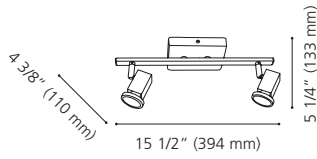

93324A

93322A

93323A

93324A ZABELLA

Finish / Fini: Chrome / Chrome

Wattage: 4 x 35W GU10 (Included / Incluses)

93323A ZABELLA

Finish / Fini: Chrome / Chrome

Wattage: 3 x 35W GU10 (Included / Incluses)

93322A ZABELLA

Finish / Fini: Chrome / Chrome

Wattage: 2 x 35W GU10 (Included / Incluses)