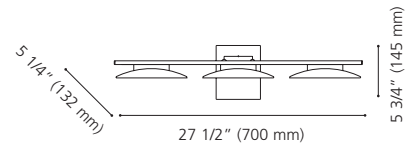

204042A

204045A METRASS 3

Finish / Fini: Chrome / Chrome
Shade / Abat-jour: Satin Acrylic / Acrylique satin

Wattage: 28W LED (Integrated / Intégré)
Lumens: 2960   **Kelvin:** 3000K   **CRI:** >90
Dimmable / Luminosité variable

Canopy / Canopée:
5 3/8" (135 mm) x 4 1/2" (115 mm) x 1 3/4" (45 mm)

204042A METRASS 3

Finish / Fini: Chrome / Chrome
Shade / Abat-jour: Satin Acrylic / Acrylique satin

Wattage: 21.8W LED (Integrated / Intégré)
Lumens: 2220   **Kelvin:** 3000K   **CRI:** >90
Dimmable / Luminosité variable

Canopy / Canopée:
5 3/8" (135 mm) x 4 1/2" (115 mm) x 1 3/4" (45 mm)