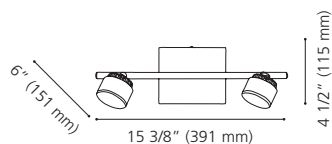

31484A

31482A ARMENTO 1

Finish / Fini: Matte Nickel / Nickel mat
Diffuser / Diffuseur: Satin Acrylic / Acrylique satin

Wattage: 2 x 6.7W LED (Integrated / Intégré)
Lumens: 2 x 660 (1320)   **Kelvin:** 3000K
Dimmable / Luminosité variable

Canopy / Canopée:
5 1/4" (135 mm) x 4 1/2" (115 mm) x 1 3/4" (45 mm)

31483A ARMENTO 1

Finish / Fini: Matte Nickel / Nickel mat
Diffuser / Diffuseur: Satin Acrylic / Acrylique satin

Wattage: 3 x 6.7W LED (Integrated / Intégré)
Lumens: 3 x 660 (1980)   **Kelvin:** 3000K
Dimmable / Luminosité variable

Canopy / Canopée:
5 1/4" (135 mm) x 4 1/2" (115 mm) x 1 3/4" (45 mm)

31484A ARMENTO 1

Finish / Fini: Matte Nickel / Nickel mat
Diffuser / Diffuseur: Satin Acrylic / Acrylique satin

Wattage: 4 x 6.7W LED (Integrated / Intégré)
Lumens: 4 x 660 (2640)   **Kelvin:** 3000K
Dimmable / Luminosité variable

Canopy / Canopée:
5 1/4" (135 mm) x 4 1/2" (115 mm) x 1 3/4" (45 mm)