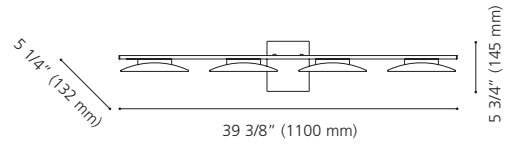

204045A METRASS 3

Finish / Fini: Chrome / Chrome
Shade / Abat-jour: Satin Acrylic / Acrylique satin

Wattage: 28W LED (Integrated / Intégré)
Lumens: 2960   **Kelvin:** 3000K   **CRI:** >90
Dimmable / Luminosité variable

Canopy / Canopée:
5 3/8" (135 mm) x 4 1/2" (115 mm) x 1 3/4" (45 mm)

204042A METRASS 3

Finish / Fini: Chrome / Chrome
Shade / Abat-jour: Satin Acrylic / Acrylique satin

Wattage: 21.8W LED (Integrated / Intégré)
Lumens: 2220   **Kelvin:** 3000K   **CRI:** >90
Dimmable / Luminosité variable

Canopy / Canopée:
5 3/8" (135 mm) x 4 1/2" (115 mm) x 1 3/4" (45 mm)