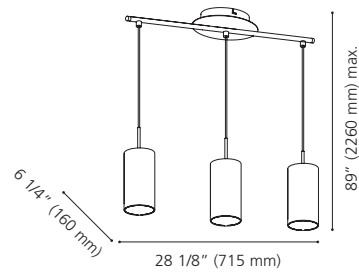

205131A TROY 3

Finish / Fini: Black / Noir
Glass / Verre: White / Blanc

Wattage: 1 x 60W E26 (Not Included / Non include)

Canopy / Canopée:
1" (25 mm) x Ø 4 1/2" (115 mm)

205132A TROY 3

Finish / Fini: Black / Noir
Glass / Verre: White / Blanc

Wattage: 3 x 60W E26 (Not Included / Non includes)

Canopy / Canopée:
1 1/8" (30 mm) x Ø 4 5/8" (117 mm)