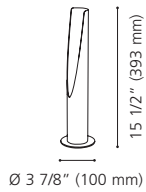

97581A

97581A BARBOTTO

Finish / Fini: White & Silver / Blanc et argent

Wattage: 1 x 10W LED GU10 (Not included / Non incluse)

97582A BARBOTTO

Finish / Fini: White & Silver / Blanc et argent

Wattage: 1 x 10W LED GU10 (Not included / Non incluse)

203387A BARBOTTO

Finish / Fini: Black & Silver / Noir et argent

Wattage: 1 x 10W LED GU10 (Not included / Non incluse)