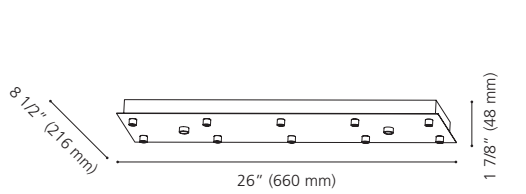

204106A

204105A 8L CANOPY

Finish / Fini: Black / Noir
Suitable for / Convient à: E26, GU10, G9, E12

204106A 10L CANOPY

Finish / Fini: Black / Noir
Suitable for / Convient à: E26, GU10, G9, E12

204107A 10L CANOPY

Finish / Fini: Black / Noir
Suitable for / Convient à: E26, GU10, G9, E12