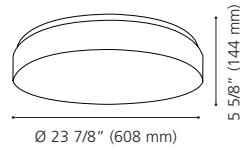

200899A BERAMO

Finish / Fini: White / Blanc

Shade / Abat-jour: White Acrylic / Acrylique blanc

Wattage: 67W LED (Integrated / Intégré)

Lumens: 7200 Kelvin: 3000K

Dimmable / Luminosité variable

LED

200897A BERAMO

Finish / Fini: White / Blanc

Shade / Abat-jour: White Acrylic / Acrylique blanc

Wattage: 36W LED (Integrated / Intégré)

Lumens: 3840 Kelvin: 3000K

Dimmable / Luminosité variable

LED