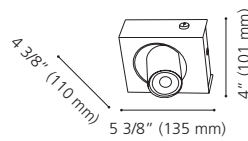

96607A ROBLEDO 1

Finish / Fini: Matte Nickel / Nickel mat

Wattage: 3 x 5W LED GU10 (Included / Incluses)
Lumens: 3 x 450 (1350) **Kelvin:** 3000K
Dimmable / Luminosité variable

96606A ROBLEDO 1

Finish / Fini: Matte Nickel / Nickel mat

Wattage: 2 x 5W LED GU10 (Included / Incluses)
Lumens: 2 x 450 (900) **Kelvin:** 3000K
Dimmable / Luminosité variable

96605A ROBLEDO 1

Finish / Fini: Matte Nickel / Nickel mat

Wattage: 1 x 5W LED GU10 (Included / Include)
Lumens: 450 **Kelvin:** 3000K
Dimmable / Luminosité variable