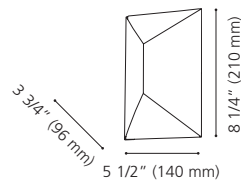

203454A

203455A PREDAZZO

Finish / Fini: Matte White / Blanc mat

Wattage: 2 x 2.5W LED (Integrated / Intégré)
Lumens: 2 x 180 (360)   **Kelvin:** 3000K
Not Dimmable / Luminosité non-variable

Canopy / Canopée:
5 1/2" (140 mm) x 4 3/8" (110 mm) x 1" (25 mm)

LED

203454A PREDAZZO

Finish / Fini: Matte Black & White / Noir mat et blanc

Wattage: 2 x 2.5W LED (Integrated / Intégré)
Lumens: 2 x 180 (360)   **Kelvin:** 3000K
Not Dimmable / Luminosité non-variable

Canopy / Canopée:
5 1/2" (140 mm) x 4 3/8" (110 mm) x 1" (25 mm)

LED