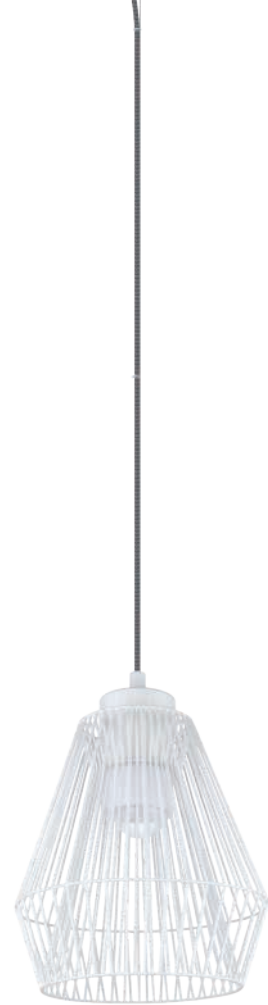

200752A TAROCA

Finish / Fini: Nickel Nero / Nickel noir
Glass / Verre: White / Blanc

Wattage: 1 x 60W E26 (Not Included / Non incluse)

Canopy / Canopée:
1 3/4" (45 mm) x Ø 4 1/2" (115 mm)

200858A PIASTRE

Finish / Fini: Matte White / Blanc mat
Shade / Abat-jour: Matte White Metal /
Métal blanc mat

Wattage: 1 x 50W E26 (Not Included / Non incluse)

Canopy / Canopée:
1 5/8" (40 mm) x Ø 4 3/4" (120 mm)