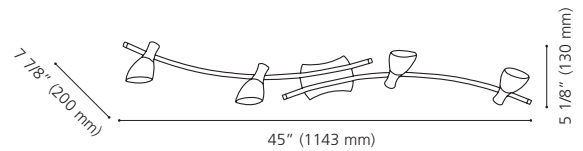

201271A

20612A WAVE

Finish / Fini: Matte Nickel & Chrome /
Nickel mat et chrome

Wattage: 4 x 50W GU10 (Included / Includes)

20383A ONA

Finish / Fini: Antique Brown / Brun antique
Glass / Verre: Champagne / Champagne

Wattage: 4 x 40W G9 (Not Included / Non inclus)

201271A INDUSTRIAL

Finish / Fini: Black Chrome / Chrome noir

Wattage: 4 x 35W GU10 (Not Included / Non inclus)

Canopy / Canopée:
1 1/8" (29 mm) x Ø 4 7/8" (125 mm)