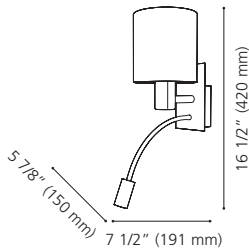

203785A

This luminaire feature an integrated USB port; practical for charging electronic devices.

Ce luminaire est munis d'un port USB intégré; pratique pour recharger les appareils électroniques.

Can be hardwired or powered by cord and plug.

Peut être branché à la boîte électrique ou alimenté par la prise électrique.

90925A HALVA

Finish / Fini: Chrome / Chrome

Shade / Abat-jour: Cream Fabric / Tissu crème

Wattage: 1 x 40W E26 + 3.3W LED
(Not included, Integrated / Non incluse, intégré)

Lumens: 340   **Kelvin:** 3000K   **CRI:** > 80

Canopy / Canopée:

5 1/2" (140 mm) x 4 3/8" (110 mm) x 1" (25 mm)

LED

203785A DAMBERA

Finish / Fini: Matte Black / Noir mat

Wattage: 5W LED (Integrated / Intégré)

Lumens: 450   **Kelvin:** 3000K

3-Step Touch Dimmer / Variateur tactile à trois intensités

Canopy / Canopée:

1/4" (8 mm) x Ø 4 3/4" (120 mm)

LED