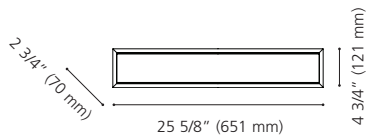

204137A AVIRON

Finish / Fini: Matte Black / Noir mat
Shade / Abat-jour: White Acrylic / Acrylique blanc

Wattage: 26W LED (Integrated / Intégré)
Lumens: 1600   **Kelvin:** 3000K   **CRI:** > 90
Dimmable / Luminosité variable

LED

204138A AVIRON

Finish / Fini: Matte Black / Noir mat
Shade / Abat-jour: White Acrylic / Acrylique blanc

Wattage: 39W LED (Integrated / Intégré)
Lumens: 2400   **Kelvin:** 3000K   **CRI:** > 90
Dimmable / Luminosité variable

LED