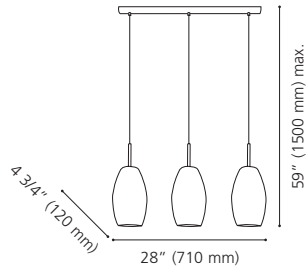

88954A

88953A BATISTA 1

Finish / Fini: Matte Nickel / Nickel mat

Glass / Verre: White Wiped / Blanc essuyé

Wattage: 1 x 60W E26 (Not Included / Non incluse)

88954A BATISTA 1

Finish / Fini: Matte Nickel / Nickel mat

Glass / Verre: White Wiped / Blanc essuyé

Wattage: 3 x 60W E26 (Not Included / Non incluses)