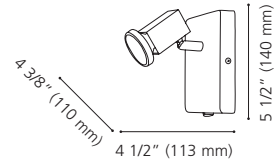

93324A ZABELLA

Finish / Fini: Chrome / Chrome

Wattage: 4 x 35W GU10 (Included / Incluses)

93321A ZABELLA

Finish / Fini: Chrome / Chrome

Wattage: 1 x 35W GU10 (Included / Include)