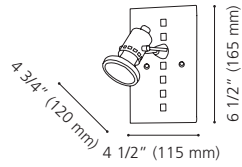

82245A

82242A FIZZ

Finish / Fini: Matte Nickel & Chrome /
Nickel mat et chrome

Wattage: 1 x 35W GU10 (Not included / Non incluse)

82244A FIZZ

Finish / Fini: Matte Nickel & Chrome /
Nickel mat et chrome

Wattage: 3 x 35W GU10 (Not included / Non incluse)

82245A FIZZ

Finish / Fini: Matte Nickel & Chrome /
Nickel mat et chrome

Wattage: 4 x 35W GU10 (Not included / Non incluse)