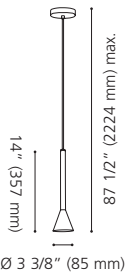

Ø 3 3/8" (85 mm)