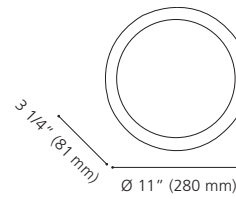

1" (25 mm) x Ø 4 3/4" (120 mm)

204336A MAROJALES

Finish / Fini: Brushed Gold / Or brossé

Glass / Verre: Clear / Clair

Wattage: 2 x 40W E26 (Not included / Non incluses)

Canopy / Canopée:

1" (25 mm) x Ø 4 3/4" (120 mm)

204338A MAROJALES

Finish / Fini: Black / Noir

Glass / Verre: Clear / Clair

Wattage: 2 x 40W E26 (Not included / Non incluses)

Canopy / Canopée:

1" (25 mm) x Ø 4 3/4" (120 mm)

95684A

87328A