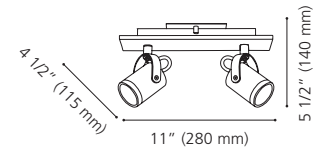

95743A

95741A PRACETA

Finish / Fini: Matte Nickel & Concrete Effect /
Nickel mat et effet béton

Wattage: 1 x 5W LED GU10 (Included / Incluse)

Lumens: 450   **Kelvin:** 3000K

Dimmable / Luminosité variable