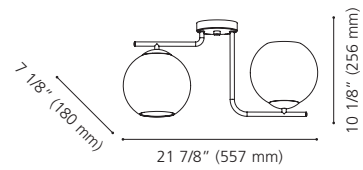

98514A MAROJALES

Finish / Fini: Black / Noir

Glass / Verre: Metallic Smoked / Fumé métallique

Wattage: 2 x 40W E26 (Not included / Non incluses)

Canopy / Canopée:

1" (25 mm) x Ø 4 3/4" (120 mm)

204336A MAROJALES

Finish / Fini: Brushed Gold / Or brossé

Glass / Verre: Clear / Clair

Wattage: 2 x 40W E26 (Not included / Non incluses)

Canopy / Canopée:

1" (25 mm) x Ø 4 3/4" (120 mm)

204338A MAROJALES

Finish / Fini: Black / Noir

Glass / Verre: Clear / Clair

Wattage: 2 x 40W E26 (Not included / Non incluses)

Canopy / Canopée:

1" (25 mm) x Ø 4 3/4" (120 mm)