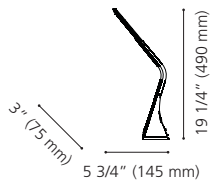

97914A & 97916A

These luminaires come with multiple features. A screen to display the time, date & temperature. There is also an alarm mode integrated.

Ces luminaires sont dotés de multiples fonctionnalités. Un écran pour afficher, l'heure, la date et la température. Il y a également un mode alarme intégré.

97915A COGNOLI

Finish / Fini: White / Blanc

Wattage: 6.3W LED (Integrated / Intégré)

Lumens: 445 Kelvin: 3000K

3-Step Touch Dimmer / Variateur tactile à trois intensités

LED

97914A COGNOLI

Finish / Fini: Black / Noir

Wattage: 6.3W LED (Integrated / Intégré)

Lumens: 445 Kelvin: 3000K

3-Step Touch Dimmer / Variateur tactile à trois intensités

LED