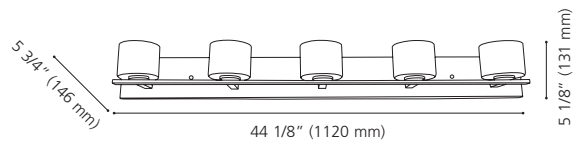

Rods / Tiges:

2 x 6" (152 mm), 2 x 9" (228 mm), 2 x 12" (305 mm)

200265A

200266A

200267A

200265A PIANELLA

Finish / Fini: Chrome / Chrome

Glass / Verre: Clear / Clair