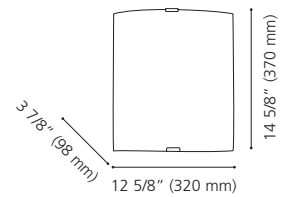

90463A

84028A GRAFIK

Finish / Fini: Chrome / Chrome
Glass / Verre: Satin / Satin

Wattage: 1 x 100W E26 (Not included / Non incluse)

84026A GRAFIK

Finish / Fini: Chrome / Chrome
Glass / Verre: Satin / Satin

Wattage: 1 x 100W E26 (Not included / Non incluse)

90463A GRAFIK

Finish / Fini: Chrome / Chrome
Glass / Verre: Satin / Satin

Wattage: 2 x 100W E26 (Not included / Non incluse)