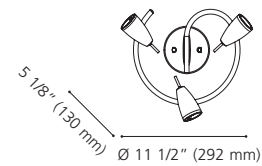

90524A MANAO

Finish / Fini: Chrome / Chrome

Wattage: 3 x 50W GU10 (Included / Incluses)

201252A NABAO

Finish / Fini: Chrome / Chrome

Glass / Verre: White & Chrome / Blanc et chrome

Wattage: 3 x 40W G9 (Not Included / Non incluses)

20771A RICCIO

Finish / Fini: Black & Chrome / Noir et chrome

Shade / Abat-jour: Black / Noir

Wattage: 3 x 50W GU10 (Not Included / Non incluses)