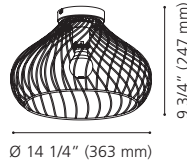

204893A OPTICA

Finish / Fini: Black / Noir
Glass / Verre: White / Blanc

Wattage: 2 x 25W LED E26
 (Not Included / Non includes)

32469A

Ø 14 1/4" (363 mm)

97557A

Ø 17 1/2" (445 mm)

204359A