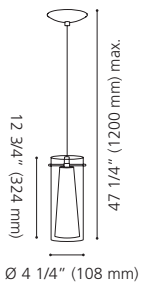

89833A

89832A PINTO

Finish / Fini: Chrome / Chrome
Glass / Verre: White & Clear / Blanc et clair

Wattage: 1 x 60W E26 (Not included / Non incluse)

Canopy / Canopée:
3/4" (19 mm) x Ø 4 3/4" (120 mm)

89833A PINTO

Finish / Fini: Chrome / Chrome
Glass / Verre: White & Clear / Blanc et clair

Wattage: 3 x 60W E26 (Not included / Non incluse)

Canopy / Canopée:
1 1/8" (30 mm) x Ø 4 5/8" (117 mm)