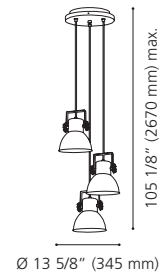

Wattage: 1 x 60W E26 (Not Included / Non incluse)

Canopy / Canopée:
1" (25 mm) x Ø 4 1/2" (115 mm)

49619A

Ø 6 7/8" (175 mm)

203399A

81 3/4" (2075 mm) max.

29 1/2" (750 mm)

49647A