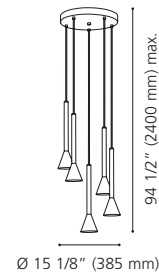

97604A CORTADERAS

Finish / Fini: Black / Noir
Shade / Abat-jour: Black & Gold Metal /
Métal noir et or

Wattage: 1 x 10W LED GU10 (Not included / Non incluse)

Canopy / Canopée:
1" (25 mm) x Ø 4 1/2" (115 mm)

97605A CORTADERAS

Finish / Fini: Black / Noir
Shade / Abat-jour: Black & Gold Metal /
Métal noir et or

Wattage: 4 x 10W LED GU10 (Not included / Non incluses)

Canopy / Canopée:
39 3/4" (1010 mm) x 4 3/8" (110 mm) x 1 1/8" (30 mm)

97606A CORTADERAS

Finish / Fini: Black / Noir
Shade / Abat-jour: Black & Gold Metal /
Métal noir et or

Wattage: 5 x 10W LED GU10 (Not included / Non incluses)

Canopy / Canopée:
1 5/8" (40 mm) x Ø 13 3/4" (350 mm)