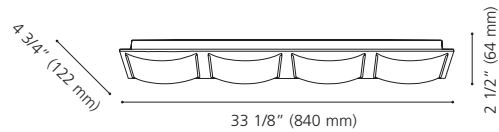

Dimmable / Luminosité variable

Canopy / Canopée:

6 3/4" (172 mm) x 4 3/8" (110 mm) x 1 3/8" (36 mm)

LED

201468A

201469A

201471A

201468A WASAO