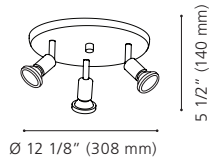

Canopy / Canopée:

1" (25 mm) x Ø 4 1/2" (115 mm)

200401A

202375A

200402A

200401A BUZZ

Finish / Fini: Chrome / Chrome

Wattage: 4 x 50W GU10 (Not included / Non incluses)