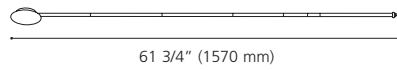

LED

Canopy / Canopée:

16 1/2" (420 mm) x 4 3/8" (110 mm) x 1 1/4" (32 mm)

92288A

88969A

88968A

204821A

92288A EXTENSION