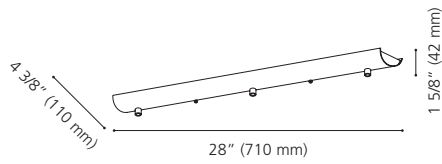

204819A

204817A 4L CANOPY

Finish / Fini: Black / Noir
Suitable for / Convient à: E26, GU10, G9, E12

204818A 3L CANOPY

Finish / Fini: Black / Noir
Suitable for / Convient à: E26, GU10, G9, E12

204819A 3L CANOPY

Finish / Fini: Black / Noir
Suitable for / Convient à: E26, GU10, G9, E12