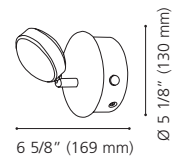

95628A

95629A