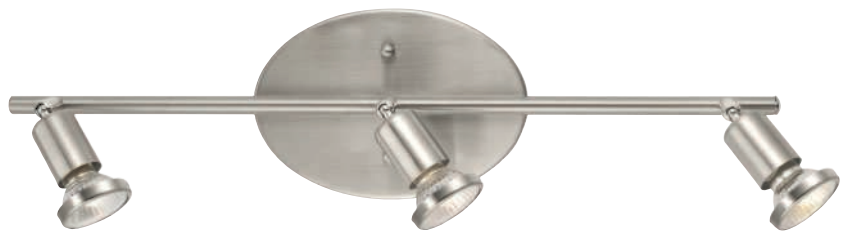

200402A BUZZ

Finish / Fini: Chrome / Chrome

Wattage: 6 x 50W GU10 (Not included / Non incluses)

Canopy / Canopée:
5 1/2" (140 mm) x 4 1/2" (115 mm) x 1" (25 mm)

200776A

200775A

200777A

200775A BUZZ