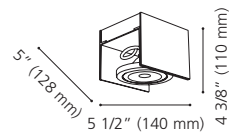

39315A

39315A VIDAGO

Finish / Fini: White & Black / Blanc et noir

Wattage: 5.4W LED (Integrated / Intégré)

Lumens: 510 Kelvin: 3000K

Dimmable / Luminosité variable

LED