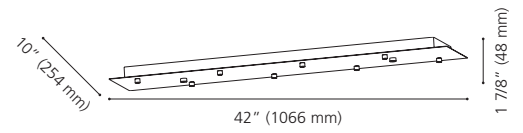

204106A

204105A 8L CANOPY

Finish / Fini: Black / Noir
Suitable for / Convient à: E26, GU10, G9, E12

204106A 10L CANOPY

Finish / Fini: Black / Noir
Suitable for / Convient à: E26, GU10, G9, E12

204107A 10L CANOPY

Finish / Fini: Black / Noir
Suitable for / Convient à: E26, GU10, G9, E12