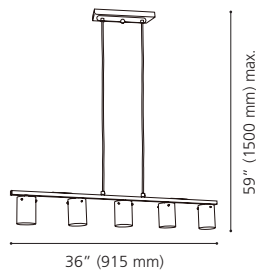

Lumens: 1920 **Kelvin:** 3000K

Dimmable / Luminosité variable

Canopy / Canopée:

12 5/8" (320 mm) x 4 3/8" (110 mm) x 1 5/8" (40 mm)

LED

21972A

20179A

21972A DRESS