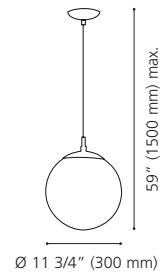

Wattage: 1 x 60W E26 (Not included / Non incluse)

Canopy / Canopée:
 1 5/8" (40 mm) x Ø 4 3/4" (120 mm)

85261A

85262A

85263A

85261A RONDO

Finish / Fini: Matte Nickel / Nickel mat
Glass / Verre: White / Blanc