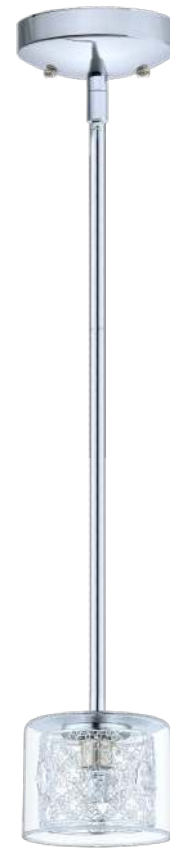

91734A

200268A

91734A PIANELLA

Finish / Fini: Chrome / Chrome
Glass / Verre: Clear / Clair
Shade / Abat-jour: Crystal & Chrome / Cristal et chrome

Wattage: 5 x 60W G9 (Included / Incluses)

Canopy / Canopée:
10 1/4" (260 mm) x 4 3/8" (110 mm) x 1" (25 mm)

200268A PIANELLA

Finish / Fini: Chrome / Chrome
Glass / Verre: Clear / Clair
Shade / Abat-jour: Crystal & Chrome / Cristal et chrome

Wattage: 1 x 60W G9 (Included / Incluse)

Canopy / Canopée:
1 1/2" (38 mm) x Ø 4 3/4" (120 mm)

Rods / Tiges:
2 x 6" (152 mm), 2 x 9" (228 mm), 2 x 12" (305 mm)