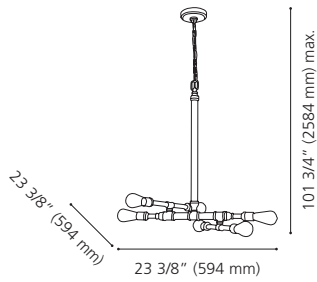

Wattage: 3 x 60W E26 (Not included / Non incluses)

Canopy / Canopée:

1" (25 mm) x Ø 8 5/8" (220 mm)

202834A

202836A

202847A

202834A WYMER

Finish / Fini: Matte Bronze / Bronze mat