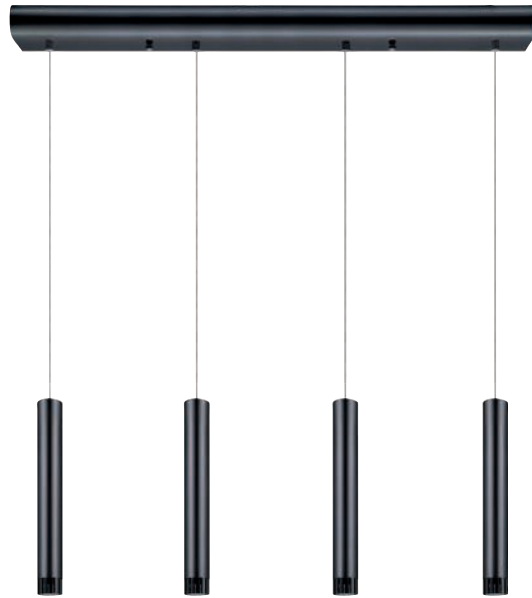

93925A

93924A RAPARO

Finish / Fini: Nickel Nero / Nickel noir

Wattage: 1 x 4.4W LED (Integrated / Intégré)
Lumens: 440 **Kelvin:** 3000K
Not Dimmable / Luminosité non-variable

Canopy / Canopée:
1 3/4" (45 mm) x Ø 4 1/2" (115 mm)

93925A RAPARO

Finish / Fini: Nickel Nero / Nickel noir

Wattage: 4 x 4.4W LED (Integrated / Intégré)
Lumens: 4 x 440 (1760) **Kelvin:** 3000K
Dimmable / Luminosité variable

Canopy / Canopée:
26 3/4" (680 mm) x 5 3/8" (138 mm) x 1 5/8" (40 mm)

93926A RAPARO

Finish / Fini: Nickel Nero / Nickel noir

Wattage: 5 x 4.4W LED (Integrated / Intégré)
Lumens: 5 x 440 (2200) **Kelvin:** 3000K
Dimmable / Luminosité variable

Canopy / Canopée:
1 5/8" (40 mm) x Ø 11" (280 mm)