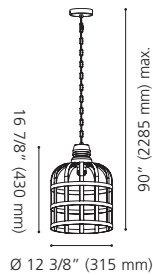

49785A OLD CASTLE

Finish / Fini: Black / Noir
Shade / Abat-jour: Light Wood & Steel / Bois clair et acier

Wattage: 1 x 60W E26 (Not included / Non incluse)

Canopy / Canopée:
1" (25 mm) x Ø 4 1/2" (115 mm)