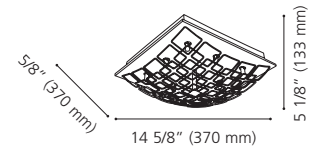

90149A CROMER

Finish / Fini: Chrome / Chrome

Wattage: 12 x 25W G9 (Included / Incluses)

91491A CROMER 1

Finish / Fini: Chrome / Chrome

Wattage: 8 x 25W G9 (Included / Incluses)

21629A DRIVE

Finish / Fini: Matte Nickel & Chrome /
Nickel mat et chrome

Glass / Verre: Satin & Clear / Satin et clair

Wattage: 4 X 35W 12V, GY6.35
(Not Included / Non includes)