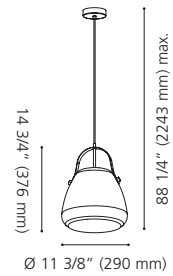

Wattage: 4 x 10W LED GU10
(Not included / Non incluses)

Canopy / Canopée:
39 3/4" (1010 mm) x 4 3/8" (110 mm) x 1 1/8" (30 mm)

98349A

98348A

98349A BENDALL

Finish / Fini: Umbra Grey / Gris ombre

Shade / Abat-jour: Umbra Grey & Pearl Grey Metal /
Métal gris ombre et gris perle