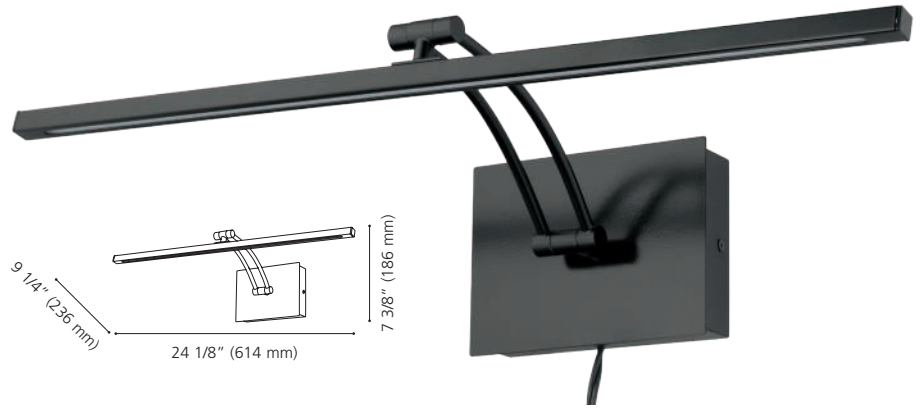

Dimmable / Luminosité variable

Canopy / Canopée:

6 1/4" (160 mm) x 4 1/2" (115 mm) x 1 5/8" (40 mm)

202067A

202071A

202074A

202067A, 202071A, 202074A

Can be hardwired or powered by cord and plug.