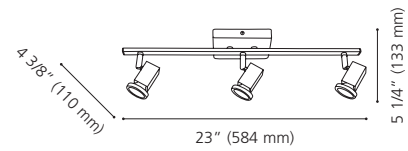

93324A ZABELLA

Finish / Fini: Chrome / Chrome

Wattage: 4 x 35W GU10 (Included / Incluses)

93323A ZABELLA

Finish / Fini: Chrome / Chrome

Wattage: 3 x 35W GU10 (Included / Incluses)

93322A ZABELLA

Finish / Fini: Chrome / Chrome

Wattage: 2 x 35W GU10 (Included / Incluses)