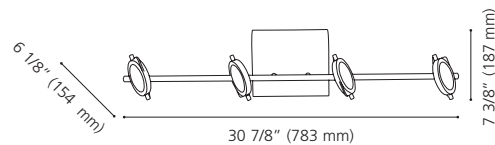

91879A

200276A OROTELLI

Finish / Fini: Chrome / Chrome
Glass / Verre: Satin / Satin

Wattage: 4 x 6.7W LED (Integrated / Intégré)
Lumens: 4 x 540 (2160)   **Kelvin:** 3000K
Dimmable / Luminosité variable

200275A OROTELLI

Finish / Fini: Chrome / Chrome
Glass / Verre: Satin / Satin

Wattage: 3 x 6.7W LED (Integrated / Intégré)
Lumens: 3 x 540 (1620)   **Kelvin:** 3000K
Dimmable / Luminosité variable

91879A OROTELLI

Finish / Fini: Chrome / Chrome
Glass / Verre: Satin / Satin

Wattage: 4 x 6.7W LED (Integrated / Intégré)
Lumens: 4 x 540 (2160)   **Kelvin:** 3000K
Dimmable / Luminosité variable