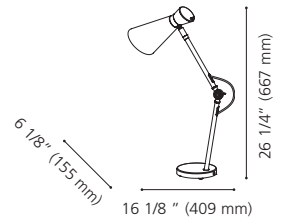

203516A THORNFORD

Finish / Fini: Matte Black & Chrome / Noir mat et chrome
Shade / Abat-jour: Matte Black & White Metal / Métal noir mat et blanc

Wattage: 1 x 60W E26 (Not included / Non incluse)

203517A THORNFORD

Finish / Fini: Matte Black & Chrome / Noir mat et chrome
Shade / Abat-jour: Matte Black & White Metal / Métal noir mat et blanc

Wattage: 1 x 60W E26 (Not included / Non incluse)

204967A SONRESA

Finish / Fini: Matte Black & Chrome / Noir mat et chrome
Shade / Abat-jour: Matte Black & White Metal / Métal noir mat et blanc

Wattage: 1 x 60W E26 (Not included / Non incluse)