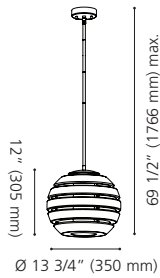

204061A

204059A MERCUR 1

Finish / Fini: Matte Nickel / Nickel mat

Glass / Verre: White / Blanc

Shade / Abat-jour: Brushed Aluminum Metal /
Métal aluminium brossé

Wattage: 1 x 60W E26 (Not included / Non incluses)

Canopy / Canopée:

1 1/8" (30 mm) x Ø 4 5/8" (117 mm)

Rods / Tiges:

2 x 3" (76 mm), 2 x 6" (152 mm), 3 x 12" (305 mm)

204061A MERCUR 1

Finish / Fini: Black / Noir

Glass / Verre: White / Blanc

Shade / Abat-jour: Black Metal / Métal noir

Wattage: 1 x 60W E26 (Not included / Non incluses)

Canopy / Canopée:

1 1/8" (30 mm) x Ø 4 5/8" (117 mm)

Rods / Tiges:

2 x 3" (76 mm), 2 x 6" (152 mm), 3 x 12" (305 mm)