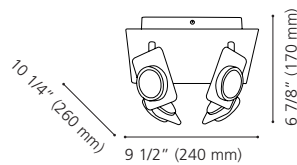

200378A

91877A OROTELLI

Finish / Fini: Chrome / Chrome
Glass / Verre: Satin / Satin

Wattage: 1 x 6.1W LED (Integrated / Intégré)
Lumens: 540 **Kelvin:** 3000K
Not Dimmable / Luminosité non-variable

LED

200276A OROTELLI

Finish / Fini: Chrome / Chrome
Glass / Verre: Satin / Satin

Wattage: 4 x 6.7W LED (Integrated / Intégré)
Lumens: 4 x 540 (2160) **Kelvin:** 3000K
Dimmable / Luminosité variable

LED

200378A TINNARI

Finish / Fini: Chrome / Chrome
Glass / Verre: Satin / Satin

Wattage: 4 x 6.1W (Integrated / Intégré)
Lumens: 2160 **Kelvin:** 3000K
Dimmable / Luminosité variable

LED