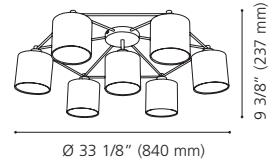

97895A

97903A

97904A

97895A STAITI

Finish / Fini: Black / Noir

Shade / Abat-jour: Black & Gold Fabric / Tissu noir et or

Wattage: 7 x 60W E26 (Not included / Non incluses)

Canopy / Canopée:
1" (25 mm) x Ø 5 1/2" (140 mm)

97904A STAITI

Finish / Fini: Black / Noir

Wattage: 7 x 60W E26 (Not included / Non incluses)

Canopy / Canopée:
1" (25 mm) x Ø 5 1/2" (140 mm)

97903A STAITI

Finish / Fini: White / Blanc

Shade / Abat-jour: White Fabric / Tissu blanc

Wattage: 7 x 60W E26 (Not included / Non incluses)

Canopy / Canopée:
1" (25 mm) x Ø 5 1/2" (140 mm)