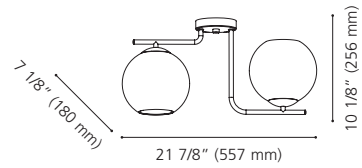

98514A MAROJALES

Finish / Fini: Black / Noir

Glass / Verre: Metallic Smoked / Fumé métallique

Wattage: 2 x 40W E26 (Not included / Non incluses)

Canopy / Canopée:

1" (25 mm) x Ø 4 3/4" (120 mm)

204336A MAROJALES

Finish / Fini: Brushed Gold / Or brossé

Glass / Verre: Clear / Clair

Wattage: 2 x 40W E26 (Not included / Non incluses)

Canopy / Canopée:

1" (25 mm) x Ø 4 3/4" (120 mm)

204338A MAROJALES

Finish / Fini: Black / Noir

Glass / Verre: Clear / Clair

Wattage: 2 x 40W E26 (Not included / Non incluses)

Canopy / Canopée:

1" (25 mm) x Ø 4 3/4" (120 mm)