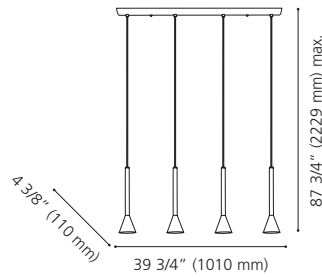

Ø 3 3/8" (85 mm)

97606A

97604A CORTADERAS

Finish / Fini: Black / Noir
Shade / Abat-jour: Black & Gold Metal /
Métal noir et or

Wattage: 1 x 10W LED GU10 (Not included / Non incluse)

Canopy / Canopée:
1" (25 mm) x Ø 4 1/2" (115 mm)

97605A CORTADERAS

Finish / Fini: Black / Noir
Shade / Abat-jour: Black & Gold Metal /
Métal noir et or

Wattage: 4 x 10W LED GU10 (Not included / Non incluses)

Canopy / Canopée:
39 3/4" (1010 mm) x 4 3/8" (110 mm) x 1 1/8" (30 mm)

97606A CORTADERAS

Finish / Fini: Black / Noir
Shade / Abat-jour: Black & Gold Metal /
Métal noir et or

Wattage: 5 x 10W LED GU10 (Not included / Non incluses)

Canopy / Canopée:
1 5/8" (40 mm) x Ø 13 3/4" (350 mm)