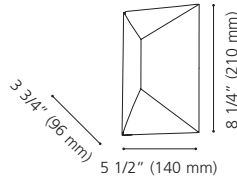

203455A PREDAZZO

Finish / Fini: Matte White / Blanc mat

Wattage: 2 x 2.5W LED (Integrated / Intégré)
Lumens: 2 x 180 (360)   **Kelvin:** 3000K
Not Dimmable / Luminosité non-variable

Canopy / Canopée:
5 1/2" (140 mm) x 4 3/8" (110 mm) x 1" (25 mm)

203454A PREDAZZO

Finish / Fini: Matte Black & White / Noir mat et blanc

Wattage: 2 x 2.5W LED (Integrated / Intégré)
Lumens: 2 x 180 (360)   **Kelvin:** 3000K
Not Dimmable / Luminosité non-variable

Canopy / Canopée:
5 1/2" (140 mm) x 4 3/8" (110 mm) x 1" (25 mm)