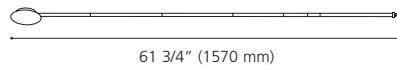

Wattage: 1 x 60W E26 (Not included / Non incluse)

Canopy / Canopée:

1 1/4" (32 mm) x Ø 5" (126 mm)

92288A

88969A

88968A

204821A

92288A EXTENSION