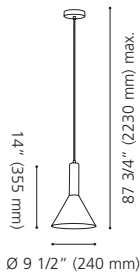

62998A

62985A CANALELLO

Finish / Fini: Matte Black / Noir mat
Shade / Abat-jour: Matte Black & White Metal /
Métal noir mat et blanc

Wattage: 1 x 60W E26 (Not included / Non incluse)

Canopy / Canopée:
1" (25 mm) x Ø 4 1/2" (115 mm)

62992A CANALELLO

Finish / Fini: Matte Black / Noir mat
Shade / Abat-jour: Matte Black & White Metal /
Métal noir mat et blanc

Wattage: 1 x 60W E26 (Not included / Non incluse)

Canopy / Canopée:
1" (25 mm) x Ø 4 1/2" (115 mm)

62998A CANALELLO

Finish / Fini: Matte Black / Noir mat
Shade / Abat-jour: Matte Black & White Metal /
Métal noir mat et blanc

Wattage: 1 x 60W E26 (Not included / Non incluse)

Canopy / Canopée:
1" (25 mm) x Ø 4 1/2" (115 mm)