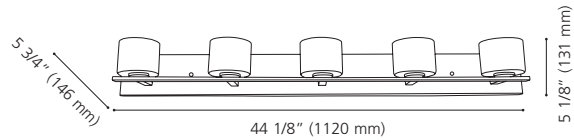

200265A PIANELLA

Finish / Fini: Chrome / Chrome

Glass / Verre: Clear / Clair

Shade / Abat-jour: Crystal & Chrome / Cristal et chrome

Wattage: 3 x 60W G9 (Included / Incluses)

Canopy / Canopée:

25 1/4" (640 mm) x 4 1/2" (115 mm) x 7/8" (23 mm)

200266A PIANELLA

Finish / Fini: Chrome / Chrome

Glass / Verre: Clear / Clair

Shade / Abat-jour: Crystal & Chrome / Cristal et chrome

Wattage: 4 x 60W G9 (Included / Incluses)

Canopy / Canopée:

34 5/8" (880 mm) x 4 1/2" (115 mm) x 7/8" (23 mm)

200267A PIANELLA

Finish / Fini: Chrome / Chrome

Glass / Verre: Clear / Clair

Shade / Abat-jour: Crystal & Chrome / Cristal et chrome

Wattage: 5 x 60W G9 (Included / Incluses)

Canopy / Canopée:

44 1/8" (1120 mm) x 4 1/2" (115 mm) x 7/8" (23 mm)