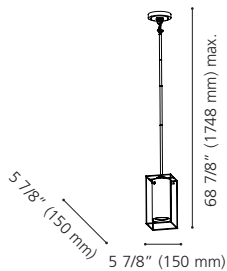

94378A

94377A LONCINO 1

Finish / Fini: Chrome / Chrome

Glass / Verre: White & Clear / Blanc et clair

Wattage: 1 x 60W E26 (Not Included / Non incluse)

Canopy / Canopée:

1" (25 mm) x Ø 4 3/4" (120 mm)

Rods / Tiges:

2 x 6" (152 mm), 2 x 9" (228 mm), 2 x 12" (305 mm)

94378A LONCINO 1

Finish / Fini: Chrome / Chrome

Glass / Verre: White & Clear / Blanc et clair

Wattage: 3 x 60W E26 (Not Included / Non incluse)

Canopy / Canopée:

11 7/8" (303 mm) x 4 3/8" (110 mm) x 1" (25 mm)

Rods / Tiges:

4 x 6" (152 mm), 4 x 9" (228 mm), 4 x 12" (305 mm)

200845A LONCINO 1

Finish / Fini: Nickel Nero / Nickel noir

Glass / Verre: White & Clear / Blanc et clair

Wattage: 1 x 60W E26 (Not Included / Non incluse)

Canopy / Canopée:

1" (25 mm) x Ø 4 3/4" (120 mm)

Rods / Tiges:

2 x 6" (152 mm), 2 x 9" (228 mm), 2 x 12" (305 mm)