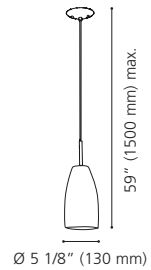

Wattage: 3 x 60W E26 (Not Included / Non incluses)

Canopy / Canopée:
 28" (710 mm) x 4 3/8" (110 mm) x 1 1/8" (30 mm)

20598A

20599A

20598A CRASH

Finish / Fini: Matte Nickel / Nickel mat
Glass / Verre: Satin Crackle / Satin craquelé