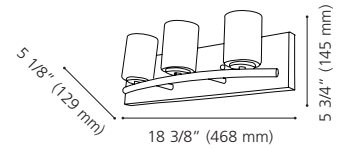

201713A

201714A

201712A ABETE

Finish / Fini: Chrome / Chrome
Glass / Verre: White / Blanc

Wattage: 1 x 40W G9 (Not Included / Non incluse)

Canopy / Canopée:
4 3/4" (120 mm) x 4 3/8" (110 mm) x 1" (25 mm)

201713A ABETE