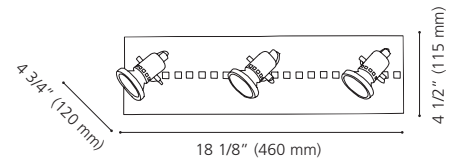

Wattage: 3 x 50W GU10 (Not included / Non incluses)

Canopy / Canopée:
7 7/8" (200 mm) x 1" (24 mm)

82242A

82245A

82244A

82242A FIZZ

Finish / Fini: Matte Nickel & Chrome /
Nickel mat et chrome

Wattage: 1 x 35W GU10 (Not included / Non incluse)