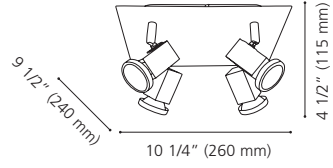

93321A

93324A ZABELLA

Finish / Fini: Chrome / Chrome

Wattage: 4 x 35W GU10 (Included / Incluses)

93321A ZABELLA

Finish / Fini: Chrome / Chrome

Wattage: 1 x 35W GU10 (Included / Include)