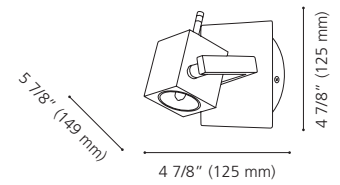

90522A MANAO

Finish / Fini: Chrome / Chrome

Wattage: 1 x 50W GU10 (Included / Incluse)