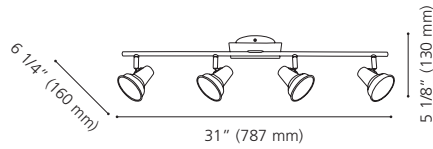

Canopy / Canopée:
1 1/8" (29 mm) x Ø 4 7/8" (125 mm)

202164A

202163A

202161A

202164A FILIPINA

Finish / Fini: Matte Nickel / Nickel mat
Shade / Abat-jour: Matte Nickel Metal /
 Métal nickel mat

Wattage: 4 x 10W LED GU10
 (Not Included / Non inclus)