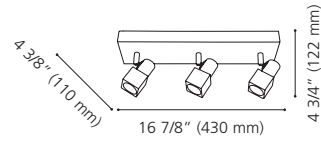

Dimmable / Luminosité variable

Canopy / Canopée:

23 5/8" (600 mm) x 4 3/8" (110 mm) x 1 3/8" (36 mm)

LED

200905A

200992A

200993A

200905A NOCERA