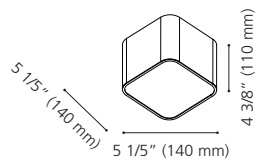

99281A GRIMASOLA

Finish / Fini: White / Blanc

Diffuser / Diffuseur: White Acrylic / Acrylique blanc

Wattage: 1 x 25W LED E26
(Not Included / Non include)

99283A GRIMASOLA

Finish / Fini: Black / Noir

Diffuser / Diffuseur: White Acrylic / Acrylique blanc

Wattage: 1 x 25W LED E26
(Not Included / Non include)