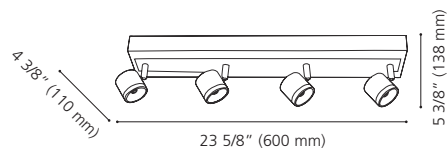

Canopy / Canopée:
4 1/2" (115 mm) x 4 1/2" (115 mm) x 1/16" (1 mm)

200419A

200419A CIOTTI

Finish / Fini: White & Chrome / Blanc et chrome

Wattage: 1 x 50W GU10 (Not Included / Non incluse)

201532A

94558A

94557A