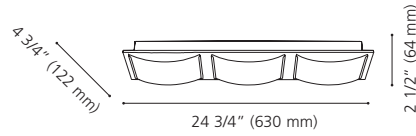

Canopy / Canopée:
 6 3/4" (172 mm) x 4 3/8" (110 mm) x 1 3/8" (36 mm)

LED

201468A

201469A

201471A

201468A WASAO

Finish / Fini: Matte Nickel / Nickel mat
Glass / Verre: White / Blanc

Wattage: 2 x 6.7W LED (Integrated / Intégré)
Lumens: 2 x 660 (1320) **Kelvin:** 3000K
 Dimmable / Luminosité variable