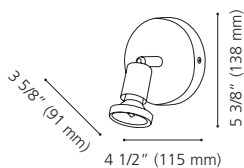

200397A

200399A BUZZ

Finish / Fini: Chrome / Chrome

Wattage: 3 x 50W GU10 (Not included / Non inclus)

Canopy / Canopée:

5 1/2" (140 mm) x 4 1/2" (115 mm) x 1" (25 mm)

200398A BUZZ

Finish / Fini: Chrome / Chrome

Wattage: 2 x 50W GU10 (Not included / Non inclus)

Canopy / Canopée:

5 1/2" (140 mm) x 4 1/2" (115 mm) x 1" (25 mm)

200397A BUZZ

Finish / Fini: Chrome / Chrome

Wattage: 1 x 50W GU10 (Not included / Non incluse)

Canopy / Canopée:

1" (25 mm) x Ø 4 1/2" (115 mm)