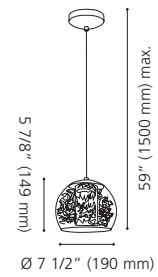

LED

201383A ALTONE 1

Finish / Fini: Matte Nickel / Nickel mat
Glass / Verre: Satin & Clear with Chrome Wire /
Satin et clair avec fil chrome

Wattage: 4.4W LED (Integrated / Intégré)

Lumens: 470   **Kelvin:** 3000K
Not Dimmable / Luminosité non variable

Canopy / Canopée:

1 5/8" (40 mm) x Ø 4 3/4" (120 mm)