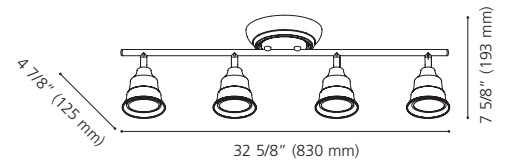

20612A WAVE

Finish / Fini: Matte Nickel & Chrome /
Nickel mat et chrome

Wattage: 4 x 50W GU10 (Included / Includes)

20383A ONA

Finish / Fini: Antique Brown / Brun antique
Glass / Verre: Champagne / Champagne

Wattage: 4 x 40W G9 (Not Included / Non inclus)

201271A INDUSTRIAL

Finish / Fini: Black Chrome / Chrome noir

Wattage: 4 x 35W GU10 (Not Included / Non inclus)

Canopy / Canopée:
1 1/8" (29 mm) x Ø 4 7/8" (125 mm)