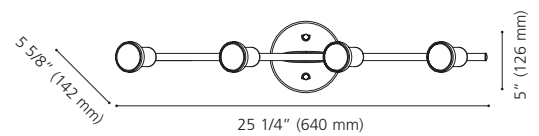

Finish / Fini: White / Blanc

Wattage: 4 x 10W LED GU10 (Not Included / Non incluses)

Canopy / Canopée:
 Ø 5" (126 mm) x 1 1/8" (28 mm)

205138A

205136A

205137A

205138A TREMENDO

Finish / Fini: Black / Noir