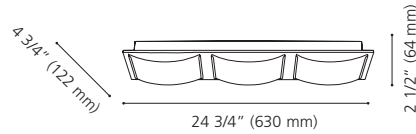

Dimmable / Luminosité variable

Canopy / Canopée:

6 3/4" (172 mm) x 4 3/8" (110 mm) x 1 3/8" (36 mm)

LED

201468A

201469A

201471A

201468A WASAO