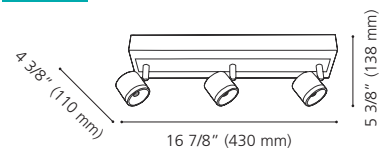

Canopy / Canopée:
4 1/2" (115 mm) x 4 1/2" (115 mm) x 1/16" (1 mm)

200419A

200419A CIOTTI

Finish / Fini: White & Chrome / Blanc et chrome

Wattage: 1 x 50W GU10 (Not Included / Non incluse)

201532A

94558A

94557A