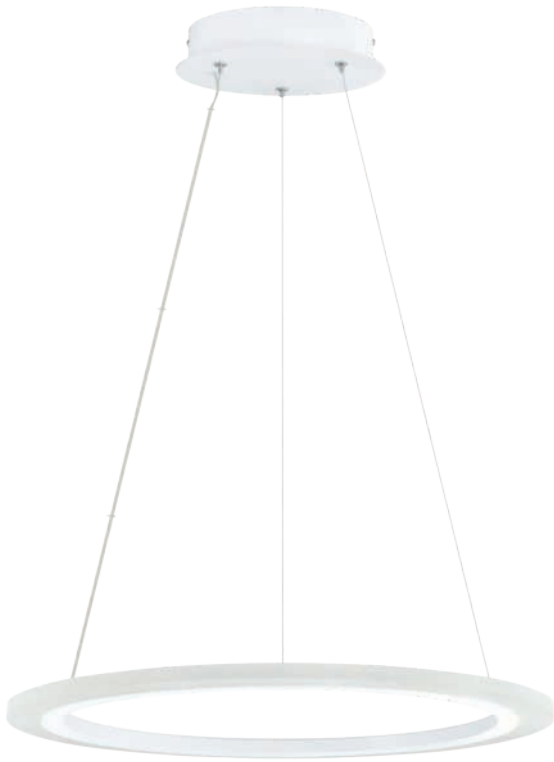

202508A

202508A PENAFORTE

Finish / Fini: White / Blanc

Shade / Abat-jour: White Acrylic / Acrylique blanc

Wattage: 28W LED (Integrated / Intégré)

Lumens: 3170   **Kelvin:** 3000K   **CRI:** > 80

Dimmable / Luminosité variable

Canopy / Canopée:

1 5/8" (40 mm) x Ø 7 1/4" (185 mm)

LED