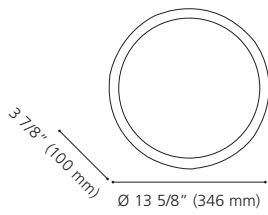

87329A

87329A AREZZO

Finish / Fini: Matte Nickel / Nickel mat
Glass / Verre: Satin / Satin

Wattage: 1 x 60W E26 (Not included / Non include)

87328A AREZZO

Finish / Fini: Matte Nickel / Nickel mat
Glass / Verre: Satin / Satin

Wattage: 1 x 60W E26, B10 (Not included / Non include)