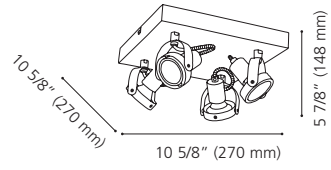

203212A NOVORIO 1

Finish / Fini: Black / Noir

Wattage: 4 x 35W GU10 (Not included / Non inclus)