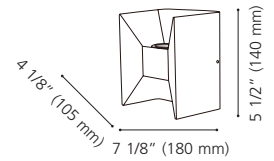

94086A RALORA

Finish / Fini: Stainless Steel / Acier inoxydable
Shade / Abat-jour: White Acrylic / Acrylique blanc

Wattage: 3 x 2.5W LED (Integrated / Intégré)
Lumens: 540 **Kelvin:** 3000K
Not Dimmable / Luminosité non-variable

LED

203175A FERA

Finish / Fini: Matte Black / Noir mat

Wattage: 2 x 2.5W LED (Integrated / Intégré)
Lumens: 360 **Kelvin:** 3000K
Not Dimmable / Luminosité non-variable

Canopy / Canopée:
7 1/8" (180 mm) x 5 1/2" (140 mm) x 4 1/8" (105 mm)

LED