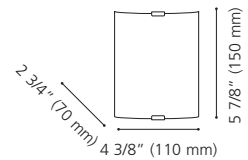

94599A GRAFIK

Finish / Fini: Silver / Argent
Glass / Verre: White / Blanc

Wattage: 8.2W LED (Integrated / Intégré)
Lumens: 810   **Kelvin:** 3000K   **CRI:** > 80
Not Dimmable / Luminosité non-variable

Canopy / Canopée:
4 1/4" (109 mm) x 4 1/4" (109 mm) x 1/4" (8 mm)

94598A GRAFIK

Finish / Fini: Silver / Argent
Glass / Verre: White / Blanc

Wattage: 8.2W LED (Integrated / Intégré)
Lumens: 810   **Kelvin:** 3000K   **CRI:** > 80
Not Dimmable / Luminosité non-variable

Canopy / Canopée:
4 1/4" (109 mm) x 4 1/4" (109 mm) x 1/4" (8 mm)

85074A FONDO

Finish / Fini: Matte Nickel / Nickel mat
Glass / Verre: Satin / Satin

Wattage: 1 x 40W G9 (Not Included / Non include)