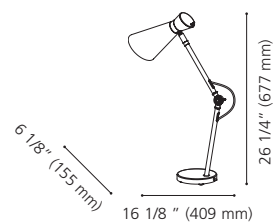

204967A SONRESA

Finish / Fini: Black & Chrome / Noir et chrome

Shade / Abat-jour: Matte Black & White Metal /
Métal noir mat et blanc

Wattage: 1 x 60W E26 (Not included / Non incluse)