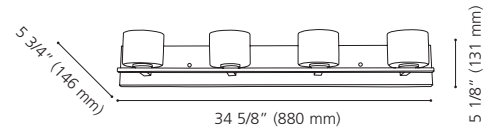

200267A

200265A PIANELLA

Finish / Fini: Chrome / Chrome

Glass / Verre: Clear / Clair

Shade / Abat-jour: Crystal & Chrome / Cristal et chrome

Wattage: 3 x 60W G9 (Included / Incluses)

Canopy / Canopée:

25 1/4" (640 mm) x 4 1/2" (115 mm) x 7/8" (23 mm)

200266A PIANELLA

Finish / Fini: Chrome / Chrome

Glass / Verre: Clear / Clair

Shade / Abat-jour: Crystal & Chrome / Cristal et chrome

Wattage: 4 x 60W G9 (Included / Incluses)

Canopy / Canopée:

34 5/8" (880 mm) x 4 1/2" (115 mm) x 7/8" (23 mm)

200267A PIANELLA

Finish / Fini: Chrome / Chrome

Glass / Verre: Clear / Clair

Shade / Abat-jour: Crystal & Chrome / Cristal et chrome

Wattage: 5 x 60W G9 (Included / Incluses)

Canopy / Canopée:

44 1/8" (1120 mm) x 4 1/2" (115 mm) x 7/8" (23 mm)