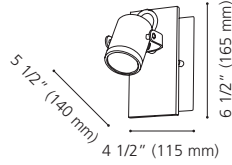

Canopy / Canopée:
1 1/8" (30 mm) x Ø 4 5/8" (117 mm)

200397A

200397A BUZZ

Finish / Fini: Chrome / Chrome

Wattage: 1 x 50W GU10 (Not included / Non incluse)

Canopy / Canopée:
1" (25 mm) x Ø 4 1/2" (115 mm)

95741A