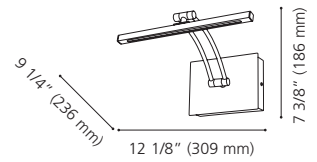

Shade / Abat-jour: Matte Black & White Metal / Métal noir mat et blanc

Wattage: 1 x 60W E26 (Not included / Non incluse)

Canopy / Canopée:
1 1/4" (31 mm) x Ø 4 3/4" (120 mm)

202065A

202065A

Can be hardwired or powered by cord and plug.