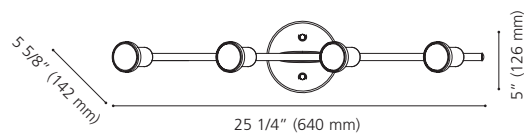

Canopy / Canopée:
 1" (25 mm) x Ø 4 1/2" (115 mm)

LED

205142A

205139A

205141A

205142A TREMENDO

Finish / Fini: White / Blanc

Wattage: 2 x 10W LED GU10 (Not Included / Non incluses)