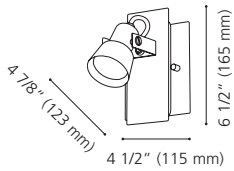

97371A

97371A TRILLO

Finish / Fini: White & Black / Blanc et noir

Wattage: 1 x 5W LED GU10 (Included / Incline)
Lumens: 450   **Kelvin:** 3000K
Dimmable / Luminosité variable

Canopy / Canopée:
5 3/4" (145 mm) x 4 1/2" (115 mm) x 1/16" (1 mm)

LED

97372A TRILLO

Finish / Fini: White & Black / Blanc et noir

Wattage: 2 x 5W LED GU10 (Included / Incline)
Lumens: 2 x 450 (900)   **Kelvin:** 3000K
Dimmable / Luminosité variable

Canopy / Canopée:
5 3/8" (135 mm) x 4 1/2" (115 mm) x 1/16" (1 mm)

LED

97373A TRILLO

Finish / Fini: White & Black / Blanc et noir

Wattage: 3 x 5W LED GU10 (Included / Incline)
Lumens: 3 x 450 (1350)   **Kelvin:** 3000K
Dimmable / Luminosité variable

Canopy / Canopée:
5 3/8" (135 mm) x 4 1/2" (115 mm) x 1/16" (1 mm)

LED