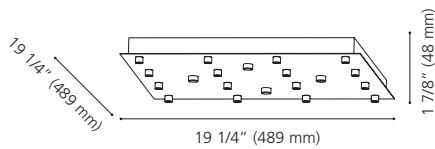

204104A 3L CANOPY

Finish / Fini: Black / Noir
Suitable for / Convient à: E26, GU10, G9, E12

204108A 16L CANOPY

Finish / Fini: Black / Noir
Suitable for / Convient à: E26, GU10, G9, E12

**204101A, 204102A, 204103A
204104A, 204108A**

Optional caps are included to cover any unused pendant holes.

Capuchons en option sont inclus pour couvrir tous les trous de luminaires suspendus non utilisés.