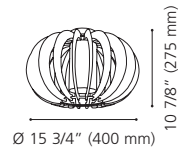

32469A STAVERTON

Finish / Fini: Black / Noir

Shade / Abat-jour: Black Metal / Métal noir

Wattage: 1 x 60W E26 (Not Included / Non incluse)

Canopy / Canopée:

1" (25 mm) x Ø 4 1/2" (115 mm)

202124A STELLATO COLORE

Finish / Fini: Matte Nickel / Nickel mat

Glass / Verre: White / Blanc

Shade / Abat-jour: Grey Wood / Bois gris

Wattage: 1 x 60W E26 (Not Included / Non incluse)

Canopy / Canopée:

1" (25 mm) x Ø 4 1/2" (115 mm)

204149A ROMENDO 1

Finish / Fini: Matte Black / Noir mat

Shade / Abat-jour: Satin & Clear Acrylic /
Acrylique satin et clair

Wattage: 41W LED (Integrated / Intégré)

Lumens: 3840 **Kelvin:** 3000K

Dimmable / Luminosité variable

Canopy / Canopée:

1 3/4" (45 mm) x Ø 5 1/8" (130 mm)

LED