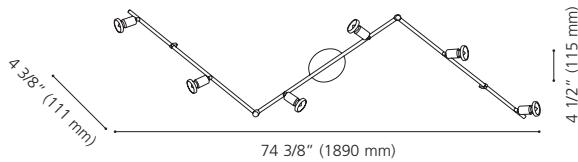

200778A BUZZ

Finish / Fini: Matte Nickel / Nickel mat

Wattage: 4 x 50W GU10 (Not included / Non incluses)

Canopy / Canopée:
7 3/8" (188 mm) x 5 1/8" (130 mm) x 5/8" (22 mm)

200396A BUZZ

Finish / Fini: Matte Nickel / Nickel mat

Wattage: 6 x 50W GU10 (Not included / Non incluses)

Canopy / Canopée:
5 1/2" (140 mm) x 4 1/2" (115 mm) x 1" (25 mm)

202376A BUZZ 2

Finish / Fini: Matte Nickel / Nickel mat

Wattage: 3 x 50W GU10 (Not included / Non incluses)

Canopy / Canopée:
7 7/8" (200 mm) x 1" (24 mm)