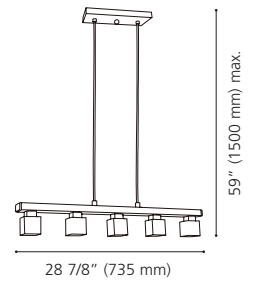

20179A

21972A DRESS

Finish / Fini: Matte Nickel / Nickel mat

Glass / Verre: White Wiped / Blanc essuyé

Wattage: 5 x 40W G9 (Included / Incluses)

20179A TENNO

Finish / Fini: Antique Brown / Brun antique

Crystal / Cristal: Genuine Lead Crystal /
Véritable cristal de plomb

Wattage: 5 x 40W G9 (Included / Incluses)