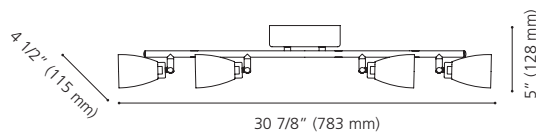

Canopy / Canopée:
 1 3/4" (45 mm) x Ø 4 1/2" (115 mm)

LED

200374A

200372A

200373A

200374A LED CARIBA

Finish / Fini: Matte Nickel & Chrome /
Nickel mat & chrome

Glass / Verre: Satin / Satin