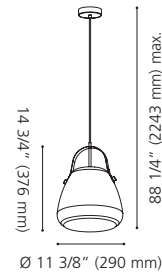

96726A FONTAO

Finish / Fini: Matte Nickel / Nickel Mat
Shade / Abat-jour: Taupe & White Fabric /
Tissu taupe et blanc

Wattage: 1 x 10W LED E26 (Included / Incluse)
Lumens: 800 **Kelvin:** 3000K
Dimmable / Luminosité variable

Canopy / Canopée:
1" (25 mm) x Ø 4 1/2" (115 mm)

98348A BENDALL

Finish / Fini: Grey / Gris
Shade / Abat-jour: Grey & Black Metal /
Métal gris et noir

Wattage: 1 x 60W E26 (Not included / Non incluse)

Canopy / Canopée:
1" (25 mm) x Ø 4 1/2" (115 mm)

98349A BENDALL

Finish / Fini: Umbra Grey / Gris ombre
Shade / Abat-jour: Umbra Grey & Pearl Grey Metal /
Métal gris ombre et gris perle

Wattage: 1 x 60W E26 (Not included / Non incluse)

Canopy / Canopée:
1" (25 mm) x Ø 4 1/2" (115 mm)