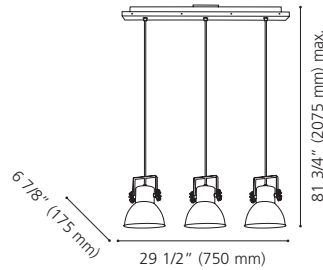

Wattage: 1 x 60W E26 (Not Included / Non incluse)

Canopy / Canopée:
1" (25 mm) x Ø 4 1/2" (115 mm)

49619A

Ø 6 7/8" (175 mm)

203399A

81 3/4" (2075 mm) max.

29 1/2" (750 mm)

49647A