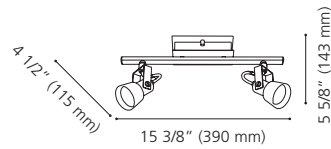

203247A

203222A TRILLO 1

Finish / Fini: Matte Nickel / Nickel mat

Wattage: 3 x 5W LED GU10 (Included / Incluses)
Lumens: 3 x 450 (1350) **Kelvin:** 3000K
Dimmable / Luminosité variable

Canopy / Canopée:
Ø 7 1/8" (180 mm) x 1" (25 mm)

LED

203246A TRILLO 1

Finish / Fini: Matte Nickel / Nickel mat

Wattage: 2 x 5W LED GU10 (Included / Incluses)
Lumens: 2 x 450 (900) **Kelvin:** 3000K
Dimmable / Luminosité variable

Canopy / Canopée:
5 3/8" (135 mm) x 4 1/2" (115 mm) x 1/16" (1 mm)

LED

203247A TRILLO 1

Finish / Fini: Matte Nickel / Nickel mat

Wattage: 3 x 5W LED GU10 (Included / Incluses)
Lumens: 3 x 450 (1350) **Kelvin:** 3000K
Dimmable / Luminosité variable

Canopy / Canopée:
5 3/8" (135 mm) x 4 1/2" (115 mm) x 1/16" (1 mm)

LED