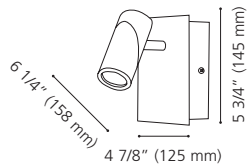

200992A

95741A PRACETA

Finish / Fini: Matte Nickel & Concrete Effect /
Nickel mat et effet béton

Wattage: 1 x 5W LED GU10 (Included / Incluse)

Lumens: 450   **Kelvin:** 3000K

Dimmable / Luminosité variable

Canopy / Canopée:

5 3/4" (145 mm) x 4 1/2" (115 mm) x 1/16" (1 mm)

LED

95435A BERNEDO

Finish / Fini: Black & Chrome / Noir et chrome

Wattage: 1 x 4.4W LED (Integrated / Intégré)

Lumens: 440   **Kelvin:** 3000K

Dimmable / Luminosité variable

Canopy / Canopée:

5 3/8" (135 mm) x 4 1/2" (115 mm) x 1 3/4" (45 mm)

LED

200992A NOCERA

Finish / Fini: Chrome / Chrome

Glass / Verre: Satin & Clear / Satin et clair

Wattage: 1 x 4.4W LED (Integrated / Intégré)

Lumens: 470   **Kelvin:** 3000K

Not Dimmable / Luminosité non-variable

Canopy / Canopée:

5 1/2" (140 mm) x 4 3/8" (110 mm) x 1" (25 mm)

LED