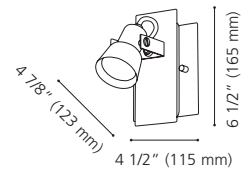

97371A

203222A TRILLO 1

Finish / Fini: Matte Nickel / Nickel mat

Wattage: 3 x 5W LED GU10 (Included / Includes)
Lumens: 3 x 450 (1350) **Kelvin:** 3000K
Dimmable / Luminosité variable

Canopy / Canopée:
1" (25 mm) x Ø 7 1/8" (180 mm)

203221A TRILLO

Finish / Fini: White & Black / Blanc et noir

Wattage: 3 x 5W LED GU10 (Included / Includes)
Lumens: 3 x 450 (1350) **Kelvin:** 3000K
Dimmable / Luminosité variable

Canopy / Canopée:
1" (25 mm) x Ø 7 1/8" (180 mm)

97371A TRILLO

Finish / Fini: White & Black / Blanc et noir

Wattage: 1 x 5W LED GU10 (Included / Include)
Lumens: 450 **Kelvin:** 3000K
Dimmable / Luminosité variable

Canopy / Canopée:
5 3/4" (145 mm) x 4 1/2" (115 mm) x 1/16" (1 mm)