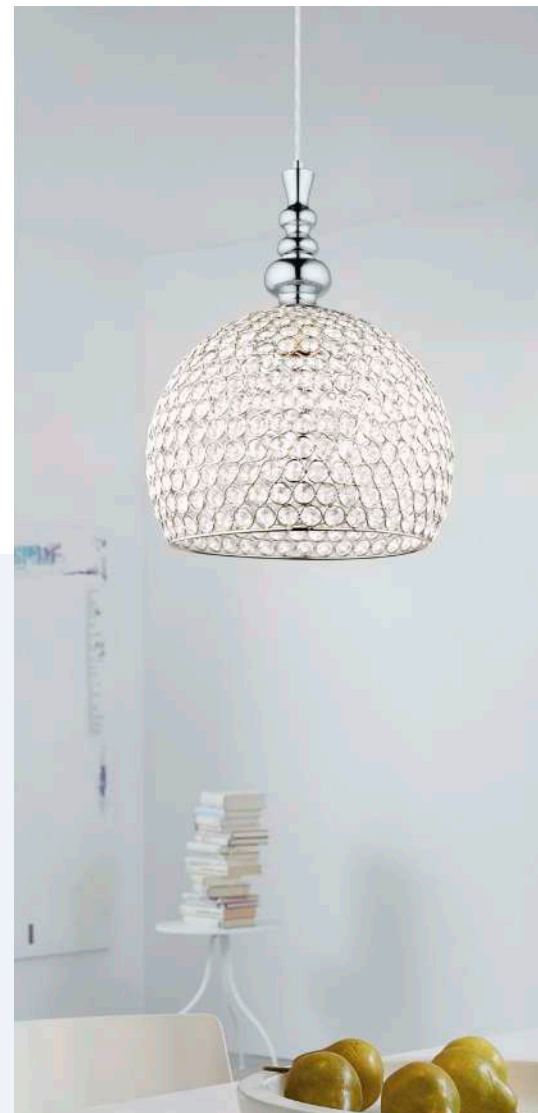

202275A BONARES 1

Finish / Fini: Chrome / Chrome

Shade / Abat-jour: Chrome with Crystals /
Chrome avec cristaux

Wattage: 4 x 60W E26 (Not included / Non incluses)

Canopy / Canopée:

10 1/4" (260 mm) x 4 1/4" (100 mm) x 1 1/8" (30 mm)