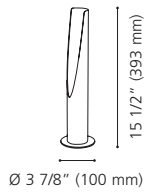

Canopy / Canopée:
 Ø 5" (126 mm) x 1 1/8" (28 mm)

20612A

20612A WAVE

Finish / Fini: Matte Nickel & Chrome /
Nickel mat et chrome

Wattage: 4 x 50W GU10 (Included / Incluses)

97581A

97582A

204027A