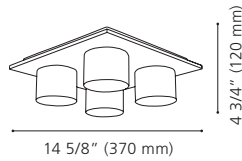

91732A PIANELLA

Finish / Fini: Chrome / Chrome

Glass / Verre: Clear / Clair

Shade / Abat-jour: Crystal & Chrome / Cristal et chrome

Wattage: 1 x 60W G9 (Included / Incluse)

Canopy / Canopée:

1" (25 mm) x Ø 4 3/8" (110 mm)

91733A PIANELLA

Finish / Fini: Chrome / Chrome

Glass / Verre: Clear / Clair

Shade / Abat-jour: Crystal & Chrome / Cristal et chrome

Wattage: 4 x 60W G9 (Included / Incluses)

Canopy / Canopée:

12 5/8" (321 mm) x 12 5/8" (321 mm) x 1 1/8" (30 mm)

200264A PIANELLA

Finish / Fini: Chrome / Chrome

Glass / Verre: Clear / Clair

Shade / Abat-jour: Crystal & Chrome / Cristal et chrome

Wattage: 1 x 60W G9 (Included / Incluse)

Canopy / Canopée:

4 3/8" (110 mm) x 5 1/2" (140 mm) x 1" (25 mm)