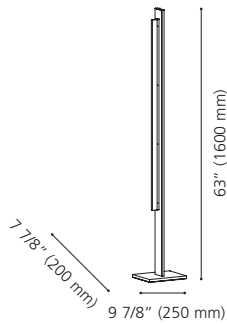

Finish / Fini: Chrome / Chrome

Glass / Verre: Clear / Clair

Shade / Abat-jour: Crystal & Chrome / Cristal et chrome

Wattage: 5 x 60W G9 (Included / Incluses)

Canopy / Canopée:

44 1/8" (1120 mm) x 4 1/2" (115 mm) x 7/8" (23 mm)

Canopy / Canopée:
 12 5/8" (320 mm) x 4 3/8" (110 mm) x 1 5/8" (40 mm)

LED

202274A TREVELO

Finish / Fini: Chrome / Chrome
Glass / Verre: Clear / Clair
Crystal / Cristal: Clear / Clair

Wattage: 19W LED (Integrated / Intégré)
Lumens: 1900 **Kelvin:** 3000K **CRI:** >90
 Dimmable / Luminosité variable

Canopy / Canopée:
 11 3/4" (300 mm) x 5 3/8" (135 mm) x 1 5/8" (40 mm)

LED

202508A

202508A PENAFORTE

Finish / Fini: White / Blanc

Shade / Abat-jour: White Acrylic / Acrylique blanc

Wattage: 28W LED (Integrated / Intégré)

Wattage: 31.5W LED (Integrated / Intégré)
Lumens: 3200 **Kelvin:** 3000K
Dimmable / Luminosité variable

Canopy / Canopée:
12 5/8" (320 mm) x 4 3/8" (110 mm) x 1 5/8" (40 mm)

204362A

204361A

204363A

204362A SPADAFORA