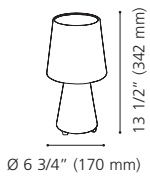

97134A

97124A CARPARA

Finish / Fini: Taupe Fabric / Tissu taupe

Wattage: 2 x 40W E12 (Not included / Non incluses)

97134A CARPARA

Finish / Fini: Taupe Fabric / Tissu taupe

Wattage: 2 x 60W E26 (Not included / Non incluses)

97141A CARPARA

Finish / Fini: Taupe Fabric / Tissu taupe

Wattage: 2 x 60W E26 (Not included / Non incluses)