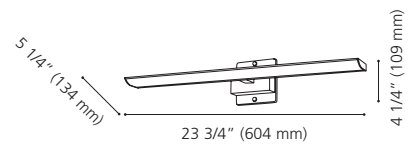

202075A

94612A TABIANO

Finish / Fini: Chrome / Chrome
Diffuser / Diffuseur: White Acrylic / Acrylique blanc

Wattage: 6.4W LED (Integrated / Intégré)
Lumens: 800   **Kelvin:** 3000K
Dimmable / Luminosité variable

Canopy / Canopée:
4 1/4" (109 mm) x 4 1/4" (109 mm) x 1 1/2" (37 mm)

94613A TABIANO

Finish / Fini: Chrome / Chrome
Diffuser / Diffuseur: White Acrylic / Acrylique blanc

Wattage: 9.6W LED (Integrated / Intégré)
Lumens: 1200   **Kelvin:** 3000K
Dimmable / Luminosité variable

Canopy / Canopée:
4 1/4" (109 mm) x 4 1/4" (109 mm) x 1 1/2" (37 mm)

202075A TABIANO

Finish / Fini: Matte Black / Noir mat
Diffuser / Diffuseur: White Acrylic / Acrylique blanc

Wattage: 9.6W LED (Integrated / Intégré)
Lumens: 1200   **Kelvin:** 3000K
Dimmable / Luminosité variable

Canopy / Canopée:
4 1/4" (109 mm) x 4 1/4" (109 mm) x 1 1/2" (37 mm)