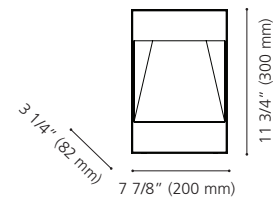

98095A MANFRIA

Finish / Fini: Black / Noir

Wattage: 10W LED (Integrated / Intégré)

Lumens: 830 Kelvin: 3000K

Not Dimmable / Luminosité non-variable

LED