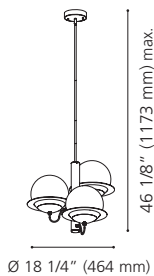

Finish / Fini: Black / Noir
Glass / Verre: White / Blanc

Wattage: 2 x 60W E26 (Not included / Non includes)

Canopy / Canopée:
 4 1/4" (109 mm) x 4 1/4" (109 mm) x 3/8" (8 mm)

204296A

98441A

98192A

204296A SABALETE