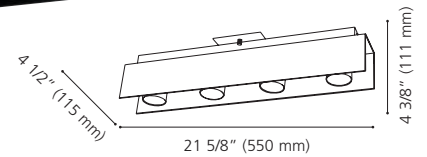

97395A VISERBA

Finish / Fini: Aluminum & Black / Aluminium et noir

Wattage: 2 x 5W LED GU10 (Included / Incluses)
Lumens: 2 x 450 (900)   **Kelvin:** 3000K
Dimmable / Luminosité variable

Canopy / Canopée:
4 1/2" (115 mm) x 4 1/2" (115 mm) x 1/16" (1 mm)

97396A VISERBA

Finish / Fini: Aluminum & Black / Aluminium et noir

Wattage: 3 x 5W LED GU10 (Included / Incluses)
Lumens: 3 x 450 (1350)   **Kelvin:** 3000K
Dimmable / Luminosité variable

Canopy / Canopée:
4 1/2" (115 mm) x 4 1/2" (115 mm) x 1/16" (1 mm)

97397A VISERBA

Finish / Fini: Aluminum & Black / Aluminium et noir

Wattage: 4 x 5W LED GU10 (Included / Incluses)
Lumens: 4 x 450 (1800)   **Kelvin:** 3000K
Dimmable / Luminosité variable

Canopy / Canopée:
4 1/2" (115 mm) x 4 1/2" (115 mm) x 1/16" (1 mm)