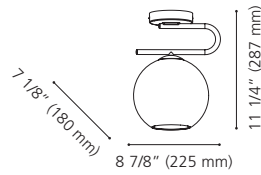

Wattage: 7 x 60W E26 (Not included / Non incluses)

Canopy / Canopée:
1" (25 mm) x Ø 5 1/2" (140 mm)

204335A

204337A

204339A

204335A MAROJALES

Finish / Fini: Black / Noir
Glass / Verre: Metallic Smoked / Fumé métallique