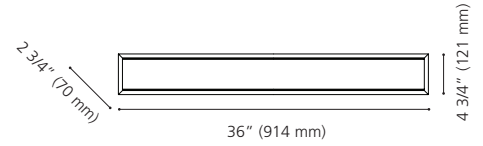

204137A

204137A AVIRON

Finish / Fini: Matte Black / Noir mat
Shade / Abat-jour: White Acrylic / Acrylique blanc

Wattage: 26W LED (Integrated / Intégré)
Lumens: 1600   **Kelvin:** 3000K   **CRI:** > 90
Dimmable / Luminosité variable

LED

204138A AVIRON

Finish / Fini: Matte Black / Noir mat
Shade / Abat-jour: White Acrylic / Acrylique blanc

Wattage: 39W LED (Integrated / Intégré)
Lumens: 2400   **Kelvin:** 3000K   **CRI:** > 90
Dimmable / Luminosité variable

LED