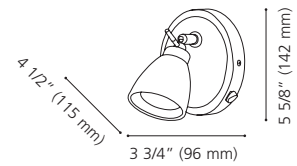

Canopy / Canopée:
4 1/2" (115 mm) x 4 1/2" (115 mm) x 1/16" (1 mm)

200419A

200419A CIOTTI

Finish / Fini: White & Chrome / Blanc et chrome

Wattage: 1 x 50W GU10 (Not Included / Non incluse)

201532A

94558A

94557A