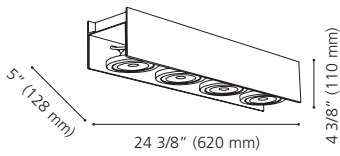

39318A

39316A VIDAGO

Finish / Fini: White & Black / Blanc et noir

Wattage: 12.4W LED (Integrated / Intégré)

Lumens: 2 x 510 (1020) Kelvin: 3000K
Dimmable / Luminosité variable

LED

39317A VIDAGO

Finish / Fini: White & Black / Blanc et noir

Wattage: 18.8W LED (Integrated / Intégré)

Lumens: 3 x 510 (1530) Kelvin: 3000K
Dimmable / Luminosité variable

LED

39318A VIDAGO

Finish / Fini: White & Black / Blanc et noir

Wattage: 24.8W LED (Integrated / Intégré)

Lumens: 4 x 510 (2040) Kelvin: 3000K
Dimmable / Luminosité variable

LED