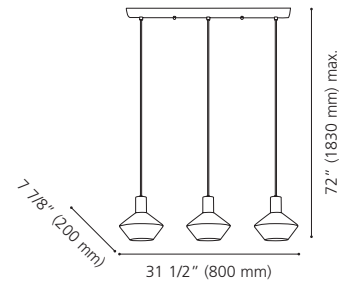

97425A PONZANO

Finish / Fini: Black Chrome / Chrome noir
Glass / Verre: Smoked / Fumé

Wattage: 5 x 60W E26 (Not included / Non incluses)

Canopy / Canopée:
1 1/8" (30 mm) x Ø 17 3/4" (450 mm)

97424A PONZANO

Finish / Fini: Black Chrome / Chrome noir
Glass / Verre: Smoked / Fumé

Wattage: 3 x 60W E26 (Not included / Non incluses)

Canopy / Canopée:
28" (710 mm) x 4 3/8" (110 mm) x 1 1/8" (30 mm)

97423A PONZANO

Finish / Fini: Black Chrome / Chrome noir
Glass / Verre: Smoked / Fumé

Wattage: 1 x 60W E26 (Not included / Non incluse)

Canopy / Canopée:
1" (25 mm) x Ø 4 1/2" (115 mm)