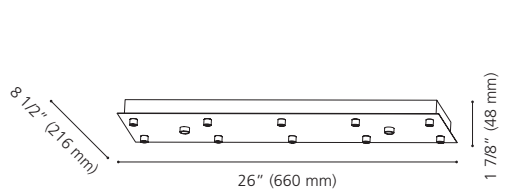

204106A

204105A 8L CANOPY

Finish / Fini: Black / Noir
Suitable for / Convient à: E26, GU10, G9, E12

204106A 10L CANOPY

Finish / Fini: Black / Noir
Suitable for / Convient à: E26, GU10, G9, E12

204107A 10L CANOPY

Finish / Fini: Black / Noir
Suitable for / Convient à: E26, GU10, G9, E12