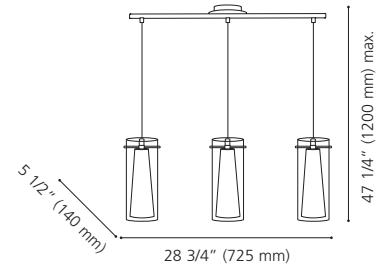

Wattage: 1 x 60W E26 (Not included / Non incluse)

Canopy / Canopée:
1" (25 mm) x Ø 4 1/2" (115 mm)

89832A

89833A

20435A

89832A PINTO

Finish / Fini: Chrome / Chrome

Glass / Verre: White & Clear / Blanc et clair