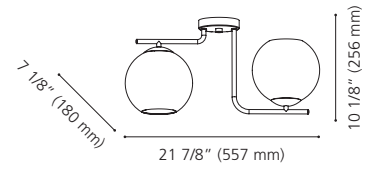

204336A

98514A MAROJALES

Finish / Fini: Black / Noir

Glass / Verre: Metallic Smoked / Fumé métallique

Wattage: 2 x 40W E26 (Not included / Non incluses)

Canopy / Canopée:

1" (25 mm) x Ø 4 3/4" (120 mm)

204336A MAROJALES

Finish / Fini: Brushed Gold / Or brossé

Glass / Verre: Clear / Clair

Wattage: 2 x 40W E26 (Not included / Non incluses)

Canopy / Canopée:

1" (25 mm) x Ø 4 3/4" (120 mm)

204338A MAROJALES

Finish / Fini: Black / Noir

Glass / Verre: Clear / Clair

Wattage: 2 x 40W E26 (Not included / Non incluses)

Canopy / Canopée:

1" (25 mm) x Ø 4 3/4" (120 mm)