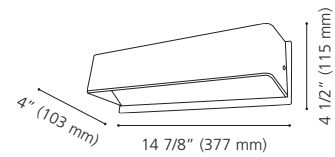

202633A SANIA 3

Finish / Fini: Matte Black / Noir mat

Wattage: 5.63W LED (Integrated / Intégré)
Lumens: 480   **Kelvin:** 3000K
Dimmable / Luminosité variable

LED

202634A SANIA 3

Finish / Fini: Matte Black / Noir mat

Wattage: 8.5W LED (Integrated / Intégré)
Lumens: 720   **Kelvin:** 3000K
Dimmable / Luminosité variable

LED

202635A SANIA 3

Finish / Fini: Matte Black / Noir mat

Wattage: 13.4W LED (Integrated / Intégré)
Lumens: 1220   **Kelvin:** 3000K
Dimmable / Luminosité variable

LED