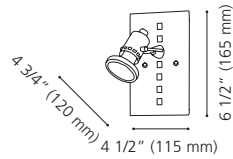

82242A FIZZ

Finish / Fini: Matte Nickel & Chrome /
Nickel mat et chrome

Wattage: 1 x 35W GU10 (Not included / Non incluse)

82245A FIZZ

Finish / Fini: Matte Nickel & Chrome /
Nickel mat et chrome

Wattage: 4 x 35W GU10 (Not included / Non incluses)

200374A LED CARIBA

Finish / Fini: Matte Nickel & Chrome /
Nickel mat & chrome

Glass / Verre: Satin / Satin

Wattage: 4 x 4.25W LED (Integrated / Intégré)

Lumens: 1360 **Kelvin:** 3000K

Dimmable / Luminosité variable

Canopy / Canopée:

1 5/8" (42 mm) x 5 1/2" (140 mm) x 4 1/2" (115 mm)

LED