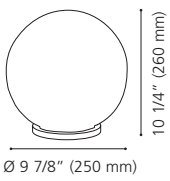

85265A

85264A RONDO

Finish / Fini: Silver / Argent
Glass / Verre: White / Blanc

Wattage: 1 x 60W E26 (Not included / Non incluse)

85265A RONDO

Finish / Fini: Silver / Argent
Glass / Verre: White / Blanc

Wattage: 1 x 60W E26 (Not included / Non incluse)

85266A RONDO

Finish / Fini: Silver / Argent
Glass / Verre: White / Blanc

Wattage: 1 x 60W E26 (Not included / Non incluse)