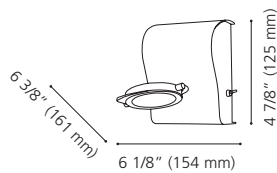

91877A

91877A OROTELLI

Finish / Fini: Chrome / Chrome
Glass / Verre: Satin / Satin

Wattage: 1 x 6.1W LED (Integrated / Intégré)
Lumens: 540 **Kelvin:** 3000K
Not Dimmable / Luminosité non-variable

LED

200276A OROTELLI

Finish / Fini: Chrome / Chrome
Glass / Verre: Satin / Satin

Wattage: 4 x 6.7W LED (Integrated / Intégré)
Lumens: 4 x 540 (2160) **Kelvin:** 3000K
Dimmable / Luminosité variable

LED

200378A TINNARI

Finish / Fini: Chrome / Chrome
Glass / Verre: Satin / Satin

Wattage: 4 x 6.1W (Integrated / Intégré)
Lumens: 2160 **Kelvin:** 3000K
Dimmable / Luminosité variable

LED