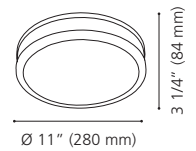

95684A

95682A

95684A PALERMO 2

Finish / Fini: White / Blanc
Shade / Abat-jour: White Acrylic & Chrome /
Acrylique blanc et chrome

Wattage: 23W LED (Integrated / Intégré)
Lumens: 2000   **Kelvin:** 3000K
Dimmable / Luminosité variable

LED

95682A PALERMO 2

Finish / Fini: White / Blanc
Shade / Abat-jour: White Acrylic & Chrome /
Acrylique blanc et chrome

Wattage: 13W LED (Integrated / Intégré)
Lumens: 1050   **Kelvin:** 3000K
Dimmable / Luminosité variable

LED