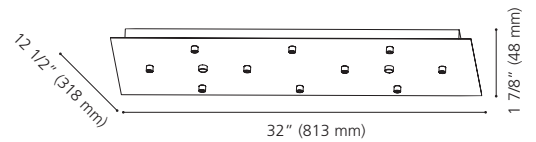

204105A 8L CANOPY

Finish / Fini: Black / Noir
Suitable for / Convient à: E26, GU10, G9, E12

204106A 10L CANOPY

Finish / Fini: Black / Noir
Suitable for / Convient à: E26, GU10, G9, E12

204107A 10L CANOPY

Finish / Fini: Black / Noir
Suitable for / Convient à: E26, GU10, G9, E12