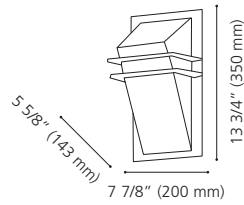

Canopy / Canopée:
6 1/4" (160 mm) x 4 1/4" (109 mm) x 1" (25 mm)

LED

83433A

83432A

83432A PARK

Finish / Fini: Silver / Argent
Glass / Verre: White / Blanc

Wattage: 1 x 100W E26 (Not included / Non incluse)

83433A PARK