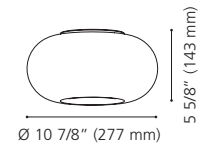

87329A AREZZO

Finish / Fini: Matte Nickel / Nickel mat
Glass / Verre: Satin / Satin

Wattage: 1 x 60W E26 (Not included / Non include)

204894A OPTICA

Finish / Fini: Black / Noir
Glass / Verre: White / Blanc

Wattage: 2 x 25W LED E26, A15
(Not Included / Non includes)

204893A OPTICA

Finish / Fini: Black / Noir
Glass / Verre: White / Blanc

Wattage: 2 x 25W LED E26
(Not Included / Non includes)