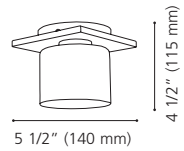

91732A PIANELLA

Finish / Fini: Chrome / Chrome

Glass / Verre: Clear / Clair

Shade / Abat-jour: Crystal & Chrome / Cristal et chrome

Wattage: 1 x 60W G9 (Included / Incluse)

Canopy / Canopée:

1" (25 mm) x Ø 4 3/8" (110 mm)