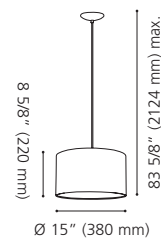

Wattage: 1 x 60W E26 (Not included / Non incluse)

Canopy / Canopée:
 1 5/8" (40 mm) x Ø 4 3/4" (120 mm)

39498A

39499A

39498A MAREPERLA

Finish / Fini: Black & Chrome / Noir et chrome
Shade / Abat-jour: Black Metal & Crystal Sand /
 Métal noir et sable de cristal

Shade / Abat-jour: Taupe / Taupe

Wattage: 1 x 60W E26 (Not included / Non incluse)

Canopy / Canopée:

1 1/4" (32 mm) x Ø 5" (126 mm)

204255A

204256A

204253A

204255A MANDANA

Finish / Fini: Matte Nickel / Nickel Mat

Shade / Abat-jour: Marsala Red / Rouge marsala

Wattage: 2 x 60W E26 (Not included / Non incluses)

Canopy / Canopée:

14 1/8" (360 mm) x 4 3/8" (110 mm) 1 1/4" (32 mm)