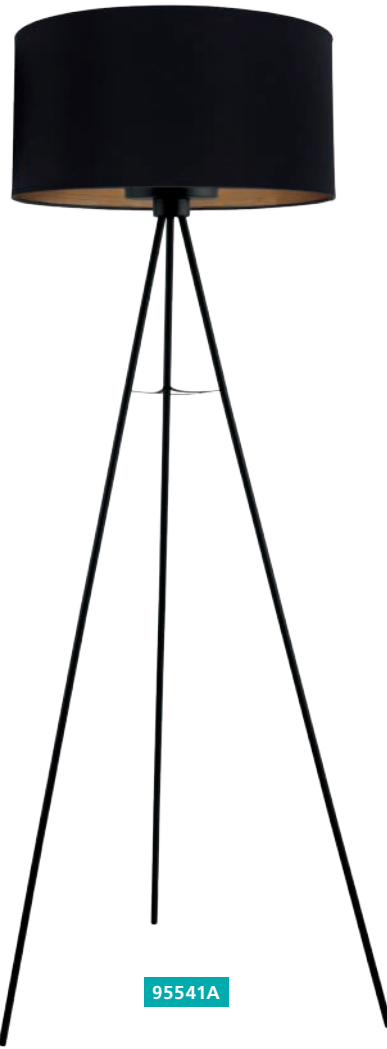

95541A

Ø 20 1/8" (510 mm)

202343A FONDACHELLI

Finish / Fini: Matte Nickel / Nickel mat

Shade / Abat-jour: White Fabric / Tissu blanc

Wattage: 1 x 60W E26 (Not included / Non incluse)

95541A FONDACHELLI

Finish / Fini: Black / Noir

Shade / Abat-jour: Black & Copper Fabric /
Tissu noir et cuivré

Wattage: 1 x 60W E26 (Not included / Non incluse)