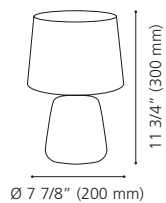

99331A MANALBA 1

Finish / Fini: Gold / Or

Shade / Abat-jour: Black & Gold Fabric /
Tissu noir et or

Wattage: 1 x 40W E26 (Not Included / Non incluse)