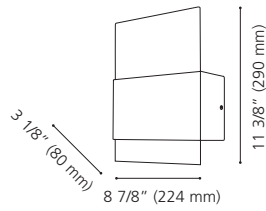

204076A & 204077A

Can be installed without the decorative frosted glass.

Peut être installé sans le verre satin décoratif.