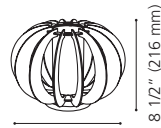

Wattage: 1 x 60W E26 (Not included / Non incluse)

96703A

Ø 7 1/2" (190 mm)

202121A

Ø 11 3/4" (300 mm)

96764A

Ø 30 1/8" (765 mm)

96703A ATENZA