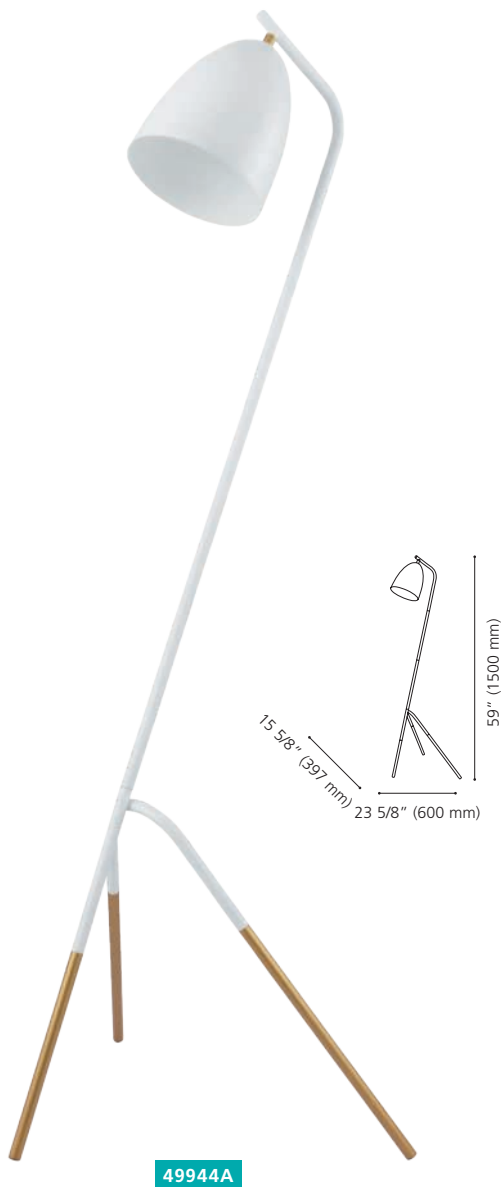

39594A SALVEZINAS

Finish / Fini: Black / Noir
Glass / Verre: White / Blanc

Wattage: 1 x 60W E26 (Not included / Non incluse)

39593A SALVEZINAS

Finish / Fini: Black / Noir
Glass / Verre: White / Blanc

Wattage: 1 x 40W E12 (Not included / Non incluse)