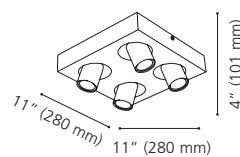

96608A

96608A ROBLEDO 1

Finish / Fini: Matte Nickel / Nickel mat

Wattage: 4 x 5W LED GU10 (Included / Incluses)

Lumens: 4 x 450 (1800) Kelvin: 3000K

Dimmable / Luminosité variable

LED