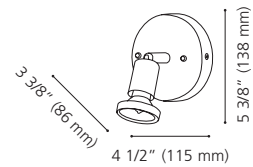

202375A BUZZ 2

Finish / Fini: Chrome / Chrome

Wattage: 3 x 50W GU10 (Not included / Non inclus)

Canopy / Canopée:
Ø 7 7/8" (200 mm) x 1" (24 mm)

202376A BUZZ 2

Finish / Fini: Matte Nickel / Nickel mat

Wattage: 3 x 50W GU10 (Not included / Non inclus)

Canopy / Canopée:
7 7/8" (200 mm) x 1" (24 mm)

200775A BUZZ

Finish / Fini: Matte Nickel / Nickel mat

Wattage: 1 x 50W GU10 (Not included / Non incluse)

Canopy / Canopée:
1 1/8" (30 mm) x Ø 4 5/8" (117 mm)