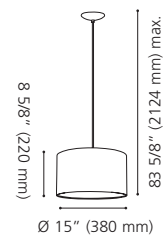

204255A MANDANA

Finish / Fini: Matte Nickel / Nickel Mat

Shade / Abat-jour: Marsala Red / Rouge marsala

Wattage: 2 x 60W E26 (Not included / Non incluses)

Canopy / Canopée:

14 1/8" (360 mm) x 4 3/8" (110 mm) 1 1/4" (32 mm)

204256A MANDANA

Finish / Fini: Matte Nickel / Nickel Mat

Shade / Abat-jour: Taupe / Taupe

Wattage: 2 x 60W E26 (Not included / Non incluses)

Canopy / Canopée:

14 1/8" (360 mm) x 4 3/8" (110 mm) 1 1/4" (32 mm)

204254A MANDANA

Finish / Fini: Matte Nickel / Nickel Mat

Shade / Abat-jour: Taupe / Taupe

Wattage: 1 x 60W E26 (Not included / Non incluse)

Canopy / Canopée:

1 1/4" (32 mm) x Ø 5" (126 mm)