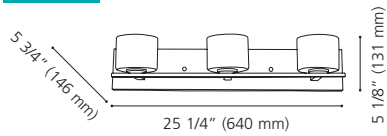

200266A

200265A PIANELLA

Finish / Fini: Chrome / Chrome

Glass / Verre: Clear / Clair

Shade / Abat-jour: Crystal & Chrome / Cristal et chrome

Wattage: 3 x 60W G9 (Included / Incluses)

Canopy / Canopée:

25 1/4" (640 mm) x 4 1/2" (115 mm) x 7/8" (23 mm)

200266A PIANELLA

Finish / Fini: Chrome / Chrome

Glass / Verre: Clear / Clair

Shade / Abat-jour: Crystal & Chrome / Cristal et chrome

Wattage: 4 x 60W G9 (Included / Incluses)

Canopy / Canopée:

34 5/8" (880 mm) x 4 1/2" (115 mm) x 7/8" (23 mm)

200267A PIANELLA

Finish / Fini: Chrome / Chrome

Glass / Verre: Clear / Clair

Shade / Abat-jour: Crystal & Chrome / Cristal et chrome

Wattage: 5 x 60W G9 (Included / Incluses)

Canopy / Canopée:

44 1/8" (1120 mm) x 4 1/2" (115 mm) x 7/8" (23 mm)