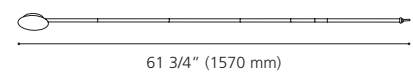

LED

Canopy / Canopée:

16 1/2" (420 mm) x 4 3/8" (110 mm) x 1 1/4" (32 mm)

92288A

88969A

88968A

204821A

92288A EXTENSION