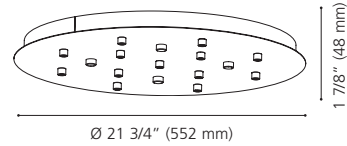

204101A 3L CANOPY

Finish / Fini: Black / Noir

Suitable for / Convient à: E26, GU10, G9, E12

204102A 9L CANOPY

Finish / Fini: Black / Noir

Suitable for / Convient à: E26, GU10, G9, E12

204103A 13L CANOPY

Finish / Fini: Black / Noir

Suitable for / Convient à: E26, GU10, G9, E12