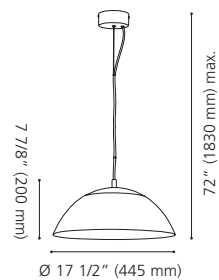

39294A MARGHERA

Finish / Fini: Taupe / Taupe

Shade / Abat-jour: Taupe Metal & White Acrylic /
Métal taupe et acrylique blanc

Wattage: 39W LED (Integrated / Intégré)

Lumens: 4000   **Kelvin:** 3000K

Dimmable / Luminosité variable

Canopy / Canopée:

2" (50 mm) x Ø 5" (126 mm)

39293A MARGHERA

Finish / Fini: Taupe / Taupe

Shade / Abat-jour: Taupe Metal & White Acrylic /
Métal taupe et acrylique blanc

Wattage: 31.5W LED (Integrated / Intégré)

Lumens: 3200   **Kelvin:** 3000K

Dimmable / Luminosité variable

Canopy / Canopée:

2" (50 mm) x Ø 5" (126 mm)