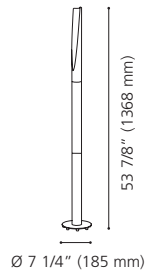

203387A

97581A BARBOTTO

Finish / Fini: White & Silver / Blanc et argent

Wattage: 1 x 10W LED GU10 (Not included / Non incluse)

97582A BARBOTTO

Finish / Fini: White & Silver / Blanc et argent

Wattage: 1 x 10W LED GU10 (Not included / Non incluse)

203387A BARBOTTO

Finish / Fini: Black & Silver / Noir et argent

Wattage: 1 x 10W LED GU10 (Not included / Non incluse)