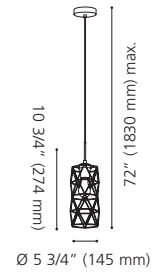

202359A ESTEVAU 2

Finish / Fini: Matte Black / Noir mat
Shade / Abat-jour: Black Metal / Métal noir

Wattage: 4 x 25W LED E26
(Not Included / Non includes)

Canopy / Canopée:
39 3/4" (1010 mm) x 4 3/8" (110 mm) x 1 1/8" (30 mm)

202358A ESTEVAU 2

Finish / Fini: Matte Black / Noir mat
Shade / Abat-jour: Black Metal / Métal noir

Wattage: 1 x 25W LED E26
(Not Included / Non include)

Canopy / Canopée:
1" (25 mm) x Ø 4 1/2" (115 mm)