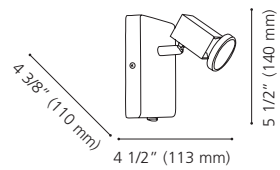

93321A ZABELLA

Finish / Fini: Chrome / Chrome

Wattage: 1 x 35W GU10 (Included / Include)