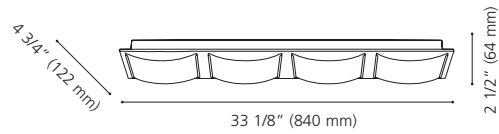

Canopy / Canopée:
 6 3/4" (172 mm) x 4 3/8" (110 mm) x 1 3/8" (36 mm)

LED

201468A

201469A

201471A

201468A WASAO

Finish / Fini: Matte Nickel / Nickel mat
Glass / Verre: White / Blanc

Wattage: 2 x 6.7W LED (Integrated / Intégré)
Lumens: 2 x 660 (1320) **Kelvin:** 3000K
 Dimmable / Luminosité variable