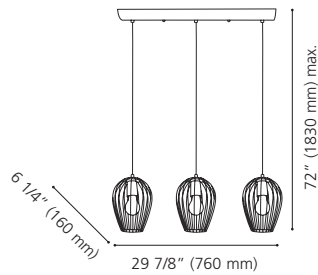

49479A

49477A NEWTOWN

Finish / Fini: Black / Noir

Shade / Abat-jour: Black Metal / Métal noir

Wattage: 1 x 75W E26 (Not included / Non incluse)

Canopy / Canopée:

1 1/4" (32 mm) x Ø 5" (126 mm)

49478A NEWTOWN

Finish / Fini: Black / Noir

Shade / Abat-jour: Black Metal / Métal noir

Wattage: 3 x 75W E26 (Not included / Non incluses)

Canopy / Canopée:

28" (710 mm) x 4 3/8" (110 mm) x 1 1/8" (30 mm)

49479A NEWTOWN

Finish / Fini: Black / Noir

Shade / Abat-jour: Black Metal / Métal noir

Wattage: 3 x 75W E26 (Not included / Non incluses)

Canopy / Canopée:

1 1/8" (30 mm) x Ø 11 3/4" (300 mm)