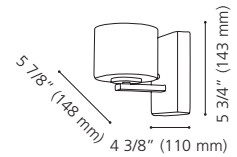

200264A

91732A PIANELLA

Finish / Fini: Chrome / Chrome

Glass / Verre: Clear / Clair

Shade / Abat-jour: Crystal & Chrome / Cristal et chrome

Wattage: 1 x 60W G9 (Included / Incluse)

Canopy / Canopée:

1" (25 mm) x Ø 4 3/8" (110 mm)

91733A PIANELLA

Finish / Fini: Chrome / Chrome

Glass / Verre: Clear / Clair

Shade / Abat-jour: Crystal & Chrome / Cristal et chrome

Wattage: 4 x 60W G9 (Included / Incluses)

Canopy / Canopée:

12 5/8" (321 mm) x 12 5/8" (321 mm) x 1 1/8" (30 mm)

200264A PIANELLA

Finish / Fini: Chrome / Chrome

Glass / Verre: Clear / Clair

Shade / Abat-jour: Crystal & Chrome / Cristal et chrome

Wattage: 1 x 60W G9 (Included / Incluse)

Canopy / Canopée:

4 3/8" (110 mm) x 5 1/2" (140 mm) x 1" (25 mm)