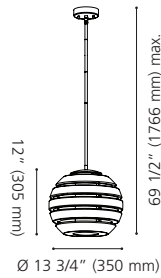

204059A MERCUR 1

Finish / Fini: Matte Nickel / Nickel mat

Glass / Verre: White / Blanc

Shade / Abat-jour: Brushed Aluminum Metal /
Métal aluminium brossé

Wattage: 1 x 60W E26 (Not included / Non incluses)

Canopy / Canopée:

1 1/8" (30 mm) x Ø 4 5/8" (117 mm)

Rods / Tiges:

2 x 3" (76 mm), 2 x 6" (152 mm), 3 x 12" (305 mm)

204061A MERCUR 1

Finish / Fini: Black / Noir

Glass / Verre: White / Blanc

Shade / Abat-jour: Black Metal / Métal noir

Wattage: 1 x 60W E26 (Not included / Non incluses)

Canopy / Canopée:

1 1/8" (30 mm) x Ø 4 5/8" (117 mm)

Rods / Tiges:

2 x 3" (76 mm), 2 x 6" (152 mm), 3 x 12" (305 mm)