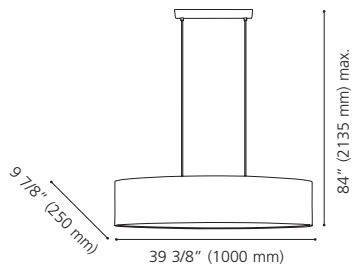

Shade / Abat-jour: Taupe / Taupe

Wattage: 1 x 60W E26 (Not included / Non incluse)

Canopy / Canopée:

1 1/4" (32 mm) x Ø 5" (126 mm)

204255A

204256A

204253A

204255A MANDANA