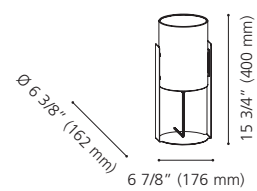

98286A SIPONTO

Finish / Fini: Matte Nickel / Nickel mat

Shade / Abat-jour: Grey Fabric / Tissu gris

Wattage: 1 x 60W E26 (Not included / Non incluse)