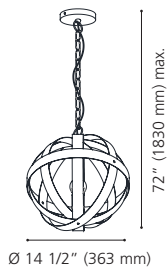

202942A

202942A WESTBURY

Finish / Fini: Black / Noir
Shade / Abat-jour: Black & Silver Metal / Métal noir et argent

Wattage: 1 x 60W E26 (Not Included / Non incluse)

Canopy / Canopée:
1" (25 mm) x Ø 4 1/2" (115 mm)