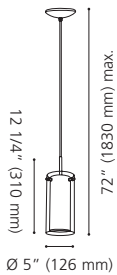

92845A

92846A

200284A

92845A TAROLO

Finish / Fini: Chrome / Chrome
Glass / Verre: Chrome Printed & Clear /
Imprimé chrome et clair

Wattage: 1 x 100W E26 (Not Included / Non incluse)

Canopy / Canopée:
1 1/4" (32 mm) x Ø 5" (126 mm)

92846A TAROLO

Finish / Fini: Chrome / Chrome
Glass / Verre: Chrome Printed & Clear /
Imprimé chrome et clair

Wattage: 3 x 100W E26 (Not Included / Non incluses)

Canopy / Canopée:
1 1/8" (30 mm) x Ø 4 5/8" (117 mm)

200284A PINTO 1

Finish / Fini: Chrome / Chrome
Glass / Verre: Clear / Clair

Wattage: 3 x 50W LED GU10 (Included / Incluses)

Canopy / Canopée:
1 1/8" (30 mm) x Ø 4 5/8" (117 mm)