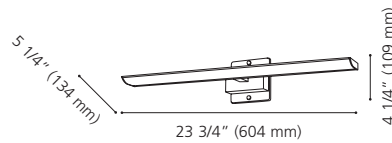

94612A TABIANO

Finish / Fini: Chrome / Chrome
Diffuser / Diffuseur: White Acrylic / Acrylique blanc

Wattage: 6.4W LED (Integrated / Intégré)
Lumens: 800   **Kelvin:** 3000K
Dimmable / Luminosité variable

Canopy / Canopée:
4 1/4" (109 mm) x 4 1/4" (109 mm) x 1/4" (7 mm)

94613A TABIANO

Finish / Fini: Chrome / Chrome
Diffuser / Diffuseur: White Acrylic / Acrylique blanc

Wattage: 9.6W LED (Integrated / Intégré)
Lumens: 1200   **Kelvin:** 3000K
Dimmable / Luminosité variable

Canopy / Canopée:
4 1/4" (109 mm) x 4 1/4" (109 mm) x 1 1/2" (37 mm)

202075A TABIANO

Finish / Fini: Matte Black / Noir mat
Diffuser / Diffuseur: White Acrylic / Acrylique blanc

Wattage: 9.6W LED (Integrated / Intégré)
Lumens: 1200   **Kelvin:** 3000K
Dimmable / Luminosité variable

Canopy / Canopée:
4 1/4" (109 mm) x 4 1/4" (109 mm) x 1/4" (7 mm)