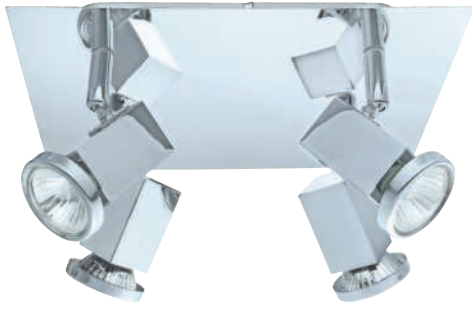

93324A

93322A

93323A

93324A ZABELLA

Finish / Fini: Chrome / Chrome

Wattage: 4 x 35W GU10 (Included / Incluses)

93323A ZABELLA

Finish / Fini: Chrome / Chrome

Wattage: 3 x 35W GU10 (Included / Incluses)

93322A ZABELLA

Finish / Fini: Chrome / Chrome

Wattage: 2 x 35W GU10 (Included / Incluses)