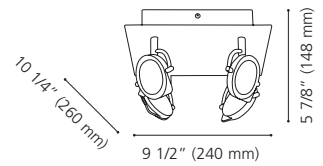

91877A OROTELLI

Finish / Fini: Chrome / Chrome
Glass / Verre: Satin / Satin

Wattage: 1 x 6.1W LED (Integrated / Intégré)
Lumens: 540 **Kelvin:** 3000K
Not Dimmable / Luminosité non-variable

LED

200276A OROTELLI

Finish / Fini: Chrome / Chrome
Glass / Verre: Satin / Satin

Wattage: 4 x 6.7W LED (Integrated / Intégré)
Lumens: 4 x 540 (2160) **Kelvin:** 3000K
Dimmable / Luminosité variable

LED

200378A TINNARI

Finish / Fini: Chrome / Chrome
Glass / Verre: Satin / Satin

Wattage: 4 x 6.1W (Integrated / Intégré)
Lumens: 2160 **Kelvin:** 3000K
Dimmable / Luminosité variable

LED