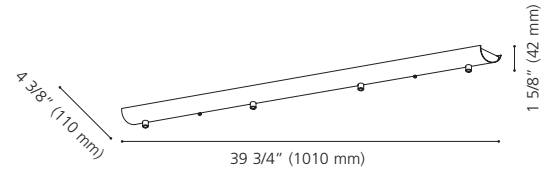

204818A

204817A 4L CANOPY

Finish / Fini: Black / Noir
Suitable for / Convient à: E26, GU10, G9, E12

204818A 3L CANOPY

Finish / Fini: Black / Noir
Suitable for / Convient à: E26, GU10, G9, E12

204819A 3L CANOPY

Finish / Fini: Black / Noir
Suitable for / Convient à: E26, GU10, G9, E12