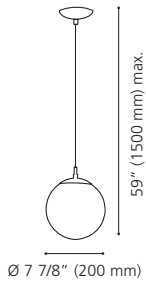

Wattage: 1 x 60W E26 (Not included / Non incluse)

Canopy / Canopée:
 1 5/8" (40 mm) x Ø 4 3/4" (120 mm)

85261A

85262A

85263A

85261A RONDO

Finish / Fini: Matte Nickel / Nickel mat
Glass / Verre: White / Blanc