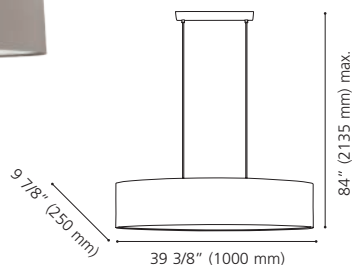

204254A

204255A MANDANA

Finish / Fini: Matte Nickel / Nickel Mat

Shade / Abat-jour: Marsala Red / Rouge marsala

Wattage: 2 x 60W E26 (Not included / Non incluses)

Canopy / Canopée:

14 1/8" (360 mm) x 4 3/8" (110 mm) 1 1/4" (32 mm)

204256A MANDANA

Finish / Fini: Matte Nickel / Nickel Mat

Shade / Abat-jour: Taupe / Taupe

Wattage: 2 x 60W E26 (Not included / Non incluses)

Canopy / Canopée:

14 1/8" (360 mm) x 4 3/8" (110 mm) 1 1/4" (32 mm)

204254A MANDANA

Finish / Fini: Matte Nickel / Nickel Mat

Shade / Abat-jour: Taupe / Taupe

Wattage: 1 x 60W E26 (Not included / Non incluse)

Canopy / Canopée:

1 1/4" (32 mm) x Ø 5" (126 mm)