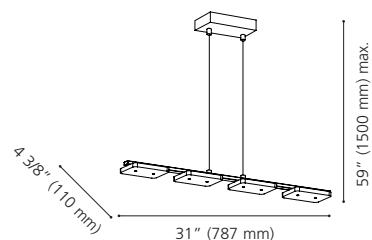

202274A

201733A CARTAMA

Finish / Fini: Chrome / Chrome
Shade / Abat-jour: Satin & Clear Acrylic /
Acrylique satin et clair

Wattage: 4 x 4.5W LED (Integrated / Intégré)
Lumens: 1920 **Kelvin:** 3000K
Dimmable / Luminosité variable

Canopy / Canopée:
12 5/8" (320 mm) x 4 3/8" (110 mm) x 1 5/8" (40 mm)

LED

202274A TREVELO

Finish / Fini: Chrome / Chrome
Glass / Verre: Clear / Clair
Crystal / Cristal: Clear / Clair

Wattage: 19W LED (Integrated / Intégré)
Lumens: 1900 **Kelvin:** 3000K **CRI:** >90
Dimmable / Luminosité variable

Canopy / Canopée:
11 3/4" (300 mm) x 5 3/8" (135 mm) x 1 5/8" (40 mm)

LED