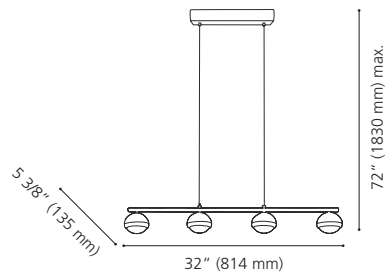

201463A

94299A LOMBES

Finish / Fini: Matte Nickel / Nickel mat
Diffuser / Diffuseur: Clear Acrylic / Acrylique clair

Wattage: 4 x 4.2W LED (Integrated / Intégré)
Lumens: 4 x 480 (1920) **Kelvin:** 3000K
Dimmable / Luminosité variable

Canopy / Canopée:
11 3/4" (300 mm) x 5 3/8" (135 mm) x 1 5/8" (40 mm)

LED

201463A LOMBES

Finish / Fini: Matte Nickel / Nickel mat
Diffuser / Diffuseur: Clear Acrylic / Acrylique clair

Wattage: 1 x 6.5W LED (Integrated / Intégré)
Lumens: 730 **Kelvin:** 3000K
Dimmable / Luminosité variable

Canopy / Canopée:
1 5/8" (42 mm) x Ø 4 1/2" (115 mm)

LED