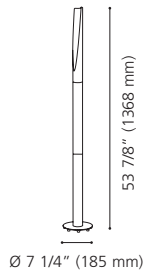

203387A BARBOTTO

Finish / Fini: Black & Silver / Noir et argent

Wattage: 1 x 10W LED GU10 (Not included / Non incluse)

203388A BARBOTTO

Finish / Fini: Black & Silver / Noir et argent

Wattage: 1 x 10W LED GU10 (Not included / Non incluse)

204028A BARBOTTO

Finish / Fini: Black & Silver / Noir et argent

Wattage: 1 x 10W LED GU10 (Not included / Non incluse)

Canopy / Canopée:

4 1/4" (109 mm) x 4 1/4" (109 mm) x 1/4" (8 mm)