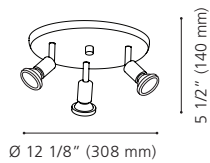

202376A

202375A BUZZ 2

Finish / Fini: Chrome / Chrome

Wattage: 3 x 50W GU10 (Not included / Non inclus)

Canopy / Canopée:
Ø 7 7/8" (200 mm) x 1" (24 mm)

202376A BUZZ 2

Finish / Fini: Matte Nickel / Nickel mat

Wattage: 3 x 50W GU10 (Not included / Non inclus)

Canopy / Canopée:
7 7/8" (200 mm) x 1" (24 mm)

200775A BUZZ

Finish / Fini: Matte Nickel / Nickel mat

Wattage: 1 x 50W GU10 (Not included / Non incluse)

Canopy / Canopée:
1 1/8" (30 mm) x Ø 4 5/8" (117 mm)