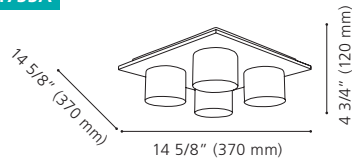

200268A

91734A PIANELLA

Finish / Fini: Chrome / Chrome

Glass / Verre: Clear / Clair

Shade / Abat-jour: Crystal & Chrome / Cristal et chrome

Wattage: 5 x 60W G9 (Included / Incluses)

Canopy / Canopée:

10 1/4" (260 mm) x 4 3/8" (110 mm) x 1" (25 mm)

91733A PIANELLA

Finish / Fini: Chrome / Chrome

Glass / Verre: Clear / Clair

Shade / Abat-jour: Crystal & Chrome / Cristal et chrome

Wattage: 4 x 60W G9 (Included / Incluses)

Canopy / Canopée:

12 5/8" (321 mm) x 12 5/8" (321 mm) x 1 1/8" (30 mm)

200268A PIANELLA

Finish / Fini: Chrome / Chrome

Glass / Verre: Clear / Clair

Shade / Abat-jour: Crystal & Chrome / Cristal et chrome

Wattage: 1 x 60W G9 (Included / Incluse)

Canopy / Canopée:

1 1/2" (38 mm) x Ø 4 3/4" (120 mm)

Rods / Tiges:

2 x 6" (152 mm), 2 x 9" (228 mm), 2 x 12" (305 mm)