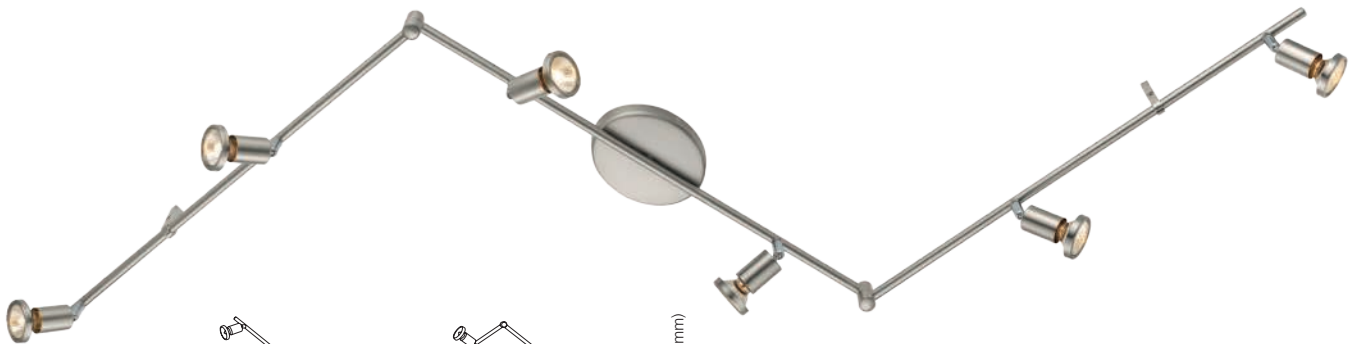

200396A

200778A BUZZ

Finish / Fini: Matte Nickel / Nickel mat

Wattage: 4 x 50W GU10 (Not included / Non incluses)

Canopy / Canopée:
7 3/8" (188 mm) x 5 1/8" (130 mm) x 5/8" (22 mm)

200396A BUZZ

Finish / Fini: Matte Nickel / Nickel mat

Wattage: 6 x 50W GU10 (Not included / Non incluses)

Canopy / Canopée:
5 1/2" (140 mm) x 4 1/2" (115 mm) x 1" (25 mm)

202376A BUZZ 2

Finish / Fini: Matte Nickel / Nickel mat

Wattage: 3 x 50W GU10 (Not included / Non incluses)

Canopy / Canopée:
7 7/8" (200 mm) x 1" (24 mm)