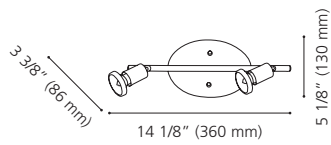

200776A

200775A BUZZ

Finish / Fini: Matte Nickel / Nickel mat

Wattage: 1 x 50W GU10 (Not included / Non incluse)

Canopy / Canopée:

1 1/8" (30 mm) x Ø 4 5/8" (117 mm)

200776A BUZZ

Finish / Fini: Matte Nickel / Nickel mat

Wattage: 2 x 50W GU10 (Not included / Non incluse)

Canopy / Canopée:

7 3/8" (188 mm) x 5 1/8" (130 mm) x 5/8" (22 mm)

200777A BUZZ

Finish / Fini: Matte Nickel / Nickel mat

Wattage: 3 x 50W GU10 (Not included / Non incluse)

Canopy / Canopée:

7 3/8" (188 mm) x 5 1/8" (130 mm) x 5/8" (22 mm)