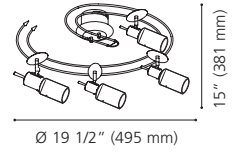

91491A

90149A CROMER

Finish / Fini: Chrome / Chrome

Wattage: 12 x 25W G9 (Included / Incluses)

91491A CROMER 1

Finish / Fini: Chrome / Chrome

Wattage: 8 x 25W G9 (Included / Incluses)

21629A DRIVE

Finish / Fini: Matte Nickel & Chrome /
Nickel mat et chrome

Glass / Verre: Satin & Clear / Satin et clair

Wattage: 4 X 35W 12V, GY6.35
(Not Included / Non includes)