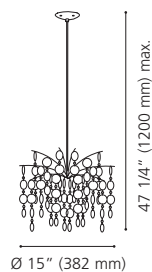

202508A PENAFORTE

Finish / Fini: White / Blanc
Shade / Abat-jour: White Acrylic / Acrylique blanc

Wattage: 28W LED (Integrated / Intégré)
Lumens: 3170   **Kelvin:** 3000K   **CRI:** > 80
Dimmable / Luminosité variable

Canopy / Canopée:
1 5/8" (40 mm) x Ø 7 1/4" (185 mm)

LED

91046A FEDRA

Finish / Fini: Chrome / Chrome
Crystal / Cristal: Clear / Clair

Wattage: 1 x 100W E26 (Not included / Non incluse)