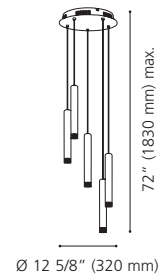

93924A RAPARO

Finish / Fini: Nickel Nero / Nickel noir

Wattage: 1 x 4.4W LED (Integrated / Intégré)
Lumens: 440 **Kelvin:** 3000K
Not Dimmable / Luminosité non-variable

Canopy / Canopée:
1 3/4" (45 mm) x Ø 4 1/2" (115 mm)

93925A RAPARO

Finish / Fini: Nickel Nero / Nickel noir

Wattage: 4 x 4.4W LED (Integrated / Intégré)
Lumens: 4 x 440 (1760) **Kelvin:** 3000K
Dimmable / Luminosité variable

Canopy / Canopée:
26 3/4" (680 mm) x 5 3/8" (138 mm) x 1 5/8" (40 mm)

93926A RAPARO

Finish / Fini: Nickel Nero / Nickel noir

Wattage: 5 x 4.4W LED (Integrated / Intégré)
Lumens: 5 x 440 (2200) **Kelvin:** 3000K
Dimmable / Luminosité variable

Canopy / Canopée:
1 5/8" (40 mm) x Ø 11" (280 mm)