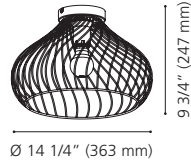

204338A MAROJALES

Finish / Fini: Black / Noir

Glass / Verre: Clear / Clair

Wattage: 2 x 40W E26 (Not included / Non incluses)

Canopy / Canopée:

1" (25 mm) x Ø 4 3/4" (120 mm)

32469A

204149A