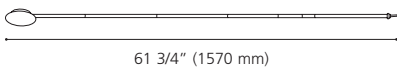

Wattage: 1 x 60W E26 (Not included / Non incluse)

Canopy / Canopée:

1 1/4" (32 mm) x Ø 5" (126 mm)

92288A

88969A

88968A

204821A

92288A EXTENSION