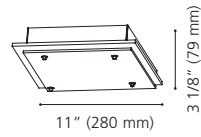

92714A

201296A PRIOLA

Finish / Fini: White & Matte Nickel / Blanc et nickel mat
Glass / Verre: Structured & Clear / Structuré et clair

Wattage: 9.7W LED (Integrated / Intégré)
Lumens: 1000   **Kelvin:** 4000K
Dimmable / Luminosité variable

Canopy / Canopée:
7 7/8" (200 mm) x 7 7/8" (200 mm) x 1 5/8" (40 mm)

92714A AURIGA CRYSTAL

Finish / Fini: Chrome / Chrome
Glass / Verre: Clear / Clair
Crystal / Cristal: Clear / Clair

Wattage: 5 x 25W G9 (Included / Incluses)