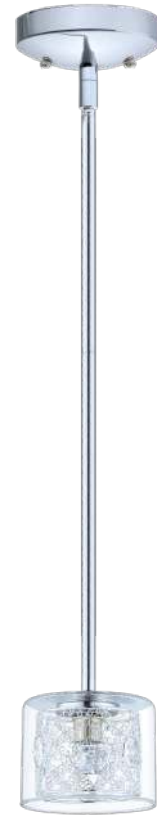

Wattage: 1 x 60W G9 (Included / Incluse)

Canopy / Canopée:

1" (25 mm) x Ø 4 3/8" (110 mm)

91734A

91733A

200268A

91734A PIANELLA

Finish / Fini: Chrome / Chrome