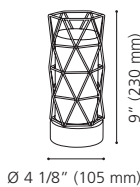

202362A

This luminaire can be switched on/off and dimmed by touching the specially designed "touch me" part of the fixture.

Ce luminaire peut être éteint, allumé et gradué en utilisant le contrôle tactile "touchez-moi" à même le luminaire.

202362A

49481A

202362A ESTEVAU 2

Finish / Fini: Matte Black / Noir mat
Glass / Verre: White / Blanc
Shade / Abat-jour: Black Metal / Métal noir

Wattage: 1 x 25W LED E26 (Not Included / Non incluse)
3-Step Touch Dimmer / Variateur tactile à trois intensités

49481A NEWTOWN

Finish / Fini: Black / Noir
Shade / Abat-jour: Black Metal / Métal noir

Wattage: 1 x 60W E26 (Not included / Non incluse)