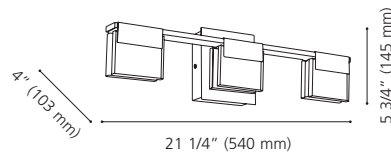

203964A

203962A VENTE

Finish / Fini: Matte Black / Noir mat
Shade / Abat-jour: Satin Acrylic / Acrylique satin

Wattage: 16W LED (Integrated / Intégré)
Lumens: 1510 **Kelvin:** 3000K
Dimmable / Luminosité variable

Canopy / Canopée:
5 3/8" (135 mm) x 4 1/2" (115 mm) x 1 3/4" (45 mm)

203963A VENTE

Finish / Fini: Matte Black / Noir mat
Shade / Abat-jour: Satin Acrylic / Acrylique satin

Wattage: 22W LED (Integrated / Intégré)
Lumens: 2265 **Kelvin:** 3000K
Dimmable / Luminosité variable

Canopy / Canopée:
5 3/8" (135 mm) x 4 1/2" (115 mm) x 1 3/4" (45 mm)

203964A VENTE

Finish / Fini: Matte Black / Noir mat
Shade / Abat-jour: Satin Acrylic / Acrylique satin

Wattage: 29W LED (Integrated / Intégré)
Lumens: 3020 **Kelvin:** 3000K
Dimmable / Luminosité variable

Canopy / Canopée:
5 3/8" (135 mm) x 4 1/2" (115 mm) x 1 3/4" (45 mm)