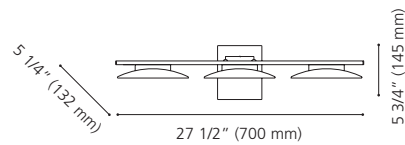

204044A

204044A METRASS 3

Finish / Fini: Black / Noir
Shade / Abat-jour: Satin Acrylic / Acrylique satin

Wattage: 21.8W LED (Integrated / Intégré)
Lumens: 2220   **Kelvin:** 3000K   **CRI:** >90
Dimmable / Luminosité variable

Canopy / Canopée:
5 3/8" (135 mm) x 4 1/2" (115 mm) x 1 3/4" (45 mm)

204047A METRASS 3

Finish / Fini: Black / Noir
Shade / Abat-jour: Satin Acrylic / Acrylique satin

Wattage: 28W LED (Integrated / Intégré)
Lumens: 2960   **Kelvin:** 3000K   **CRI:** >90
Dimmable / Luminosité variable

Canopy / Canopée:
5 3/8" (135 mm) x 4 1/2" (115 mm) x 1 3/4" (45 mm)