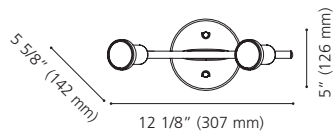

Canopy / Canopée:
 1" (25 mm) x Ø 4 1/2" (115 mm)

LED

205142A

205139A

205141A

205142A TREMENDO

Finish / Fini: White / Blanc

Wattage: 2 x 10W LED GU10 (Not Included / Non incluses)