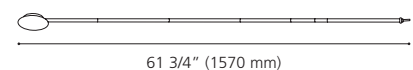

Wattage: 1 x 60W E26 (Not included / Non incluse)

Canopy / Canopée:

1 1/4" (32 mm) x Ø 5" (126 mm)

92288A

88969A

88968A

204821A

92288A EXTENSION