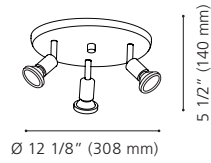

202375A BUZZ 2

Finish / Fini: Chrome / Chrome

Wattage: 3 x 50W GU10 (Not included / Non inclus)

Canopy / Canopée:
Ø 7 7/8" (200 mm) x 1" (24 mm)

202376A BUZZ 2

Finish / Fini: Matte Nickel / Nickel mat

Wattage: 3 x 50W GU10 (Not included / Non inclus)

Canopy / Canopée:
7 7/8" (200 mm) x 1" (24 mm)

200775A BUZZ

Finish / Fini: Matte Nickel / Nickel mat

Wattage: 1 x 50W GU10 (Not included / Non incluse)

Canopy / Canopée:
1 1/8" (30 mm) x Ø 4 5/8" (117 mm)