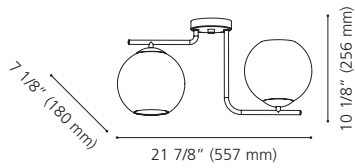

204336A

98514A MAROJALES

Finish / Fini: Black / Noir

Glass / Verre: Metallic Smoked / Fumé métallique

Wattage: 2 x 40W E26 (Not included / Non incluses)

Canopy / Canopée:

1" (25 mm) x Ø 4 3/4" (120 mm)

204336A MAROJALES

Finish / Fini: Brushed Gold / Or brossé

Glass / Verre: Clear / Clair

Wattage: 2 x 40W E26 (Not included / Non incluses)

Canopy / Canopée:

1" (25 mm) x Ø 4 3/4" (120 mm)

204338A MAROJALES

Finish / Fini: Black / Noir

Glass / Verre: Clear / Clair

Wattage: 2 x 40W E26 (Not included / Non incluses)

Canopy / Canopée:

1" (25 mm) x Ø 4 3/4" (120 mm)