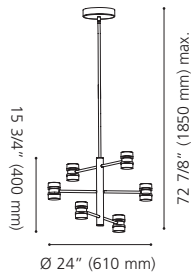

204147A

204148A ROMENDO 1

Finish / Fini: Matte Black / Noir mat

Shade / Abat-jour: Satin & Clear Acrylic /
Acrylique satin et clair

Wattage: 59W LED (Integrated / Intégré)

Lumens: 5760   **Kelvin:** 3000K

Dimmable / Luminosité variable

Rods / Tiges:

2 x 3" (76 mm), 2 x 6" (152 mm), 3 x 12" (305 mm)

Canopy / Canopée:

1 5/8" (40 mm) x Ø 7 1/4" (186 mm)

LED

204147A ROMENDO 1

Finish / Fini: Matte Black / Noir mat

Shade / Abat-jour: Satin & Clear Acrylic /
Acrylique satin et clair

Wattage: 81W LED (Integrated / Intégré)

Lumens: 7680   **Kelvin:** 3000K

Dimmable / Luminosité variable

Rods / Tiges:

2 x 3" (76 mm), 2 x 6" (152 mm), 3 x 12" (305 mm)

Canopy / Canopée:

1 5/8" (40 mm) x Ø 7 1/4" (186 mm)

LED