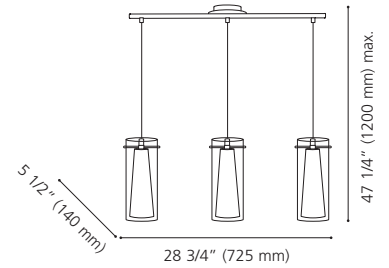

89832A PINTO

Finish / Fini: Chrome / Chrome
Glass / Verre: White & Clear / Blanc et clair

Wattage: 1 x 60W E26 (Not included / Non incluse)

Canopy / Canopée:
 3/4" (19 mm) x Ø 4 3/4" (120 mm)

89833A PINTO