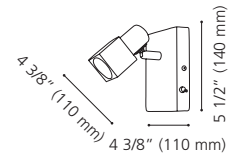

95741A PRACETA

Finish / Fini: Matte Nickel & Concrete Effect /
Nickel mat et effet béton

Wattage: 1 x 5W LED GU10 (Included / Incluse)

Lumens: 450   **Kelvin:** 3000K

Dimmable / Luminosité variable

Canopy / Canopée:

5 3/4" (145 mm) x 4 1/2" (115 mm) x 1/16" (1 mm)

LED

95435A BERNEDO

Finish / Fini: Black & Chrome / Noir et chrome

Wattage: 1 x 4.4W LED (Integrated / Intégré)

Lumens: 440   **Kelvin:** 3000K

Dimmable / Luminosité variable

Canopy / Canopée:

5 3/8" (135 mm) x 4 1/2" (115 mm) x 1 3/4" (45 mm)

LED

200992A NOCERA

Finish / Fini: Chrome / Chrome

Glass / Verre: Satin & Clear / Satin et clair

Wattage: 1 x 4.4W LED (Integrated / Intégré)

Lumens: 470   **Kelvin:** 3000K

Not Dimmable / Luminosité non-variable

Canopy / Canopée:

5 1/2" (140 mm) x 4 3/8" (110 mm) x 1" (25 mm)

LED