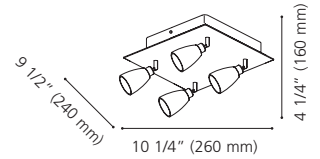

200374A

82242A FIZZ

Finish / Fini: Matte Nickel & Chrome /
Nickel mat et chrome

Wattage: 1 x 35W GU10 (Not included / Non incluse)

82245A FIZZ

Finish / Fini: Matte Nickel & Chrome /
Nickel mat et chrome

Wattage: 4 x 35W GU10 (Not included / Non incluses)

200374A LED CARIBA

Finish / Fini: Matte Nickel & Chrome /
Nickel mat & chrome

Glass / Verre: Satin / Satin

Wattage: 4 x 4.25W LED (Integrated / Intégré)

Lumens: 1360 **Kelvin:** 3000K

Dimmable / Luminosité variable

Canopy / Canopée:

1 5/8" (42 mm) x 5 1/2" (140 mm) x 4 1/2" (115 mm)

LED