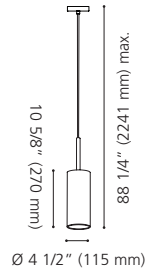

205131A

205131A TROY 3

Finish / Fini: Black / Noir
Glass / Verre: White / Blanc

Wattage: 1 x 60W E26 (Not Included / Non include)

Canopy / Canopée:
1" (25 mm) x Ø 4 1/2" (115 mm)

205132A TROY 3

Finish / Fini: Black / Noir
Glass / Verre: White / Blanc

Wattage: 3 x 60W E26 (Not Included / Non includes)

Canopy / Canopée:
1 1/8" (30 mm) x Ø 4 5/8" (117 mm)