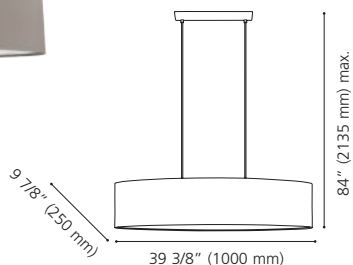

Shade / Abat-jour: Taupe / Taupe

Wattage: 1 x 60W E26 (Not included / Non incluse)

Canopy / Canopée:

1 1/4" (32 mm) x Ø 5" (126 mm)

204255A

204256A

204253A

204255A MANDANA