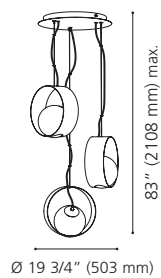

Canopy / Canopée:
 11 3/4" (300 mm) x 5 3/8" (135 mm) x 1 5/8" (40 mm)

LED

201463A LOMBES

Finish / Fini: Matte Nickel / Nickel mat
Diffuser / Diffuseur: Clear Acrylic / Acrylique clair

Wattage: 1 x 6.5W LED (Integrated / Intégré)
Lumens: 730 **Kelvin:** 3000K
 Dimmable / Luminosité variable

Canopy / Canopée:
 1 5/8" (42 mm) x Ø 4 1/2" (115 mm)

LED

98441A

98192A

98441A CAMARGO

Finish / Fini: Black / Noir
Glass / Verre: White / Blanc

Wattage: 3 x 40W E26, A15 (Not included / Non incluses)

Canopy / Canopée:
 1 1/4" (31 mm) x Ø 11 3/4" (300 mm)

98192A CAMARGO

Finish / Fini: Black / Noir
Glass / Verre: White / Blanc

Wattage: 1 x 60W E26 (Not included / Non incluse)

Canopy / Canopée:
 1 5/8" (40 mm) x Ø 4 3/4" (120 mm)

204148A

204147A

204149A

204148A ROMENDO 1

Wattage: 81W LED (Integrated / Intégré)
Lumens: 7680 **Kelvin:** 3000K
 Dimmable / Luminosité variable

Rods / Tiges:
 2 x 3" (76 mm), 2 x 6" (152 mm), 3 x 12" (305 mm)

Canopy / Canopée:
 1 5/8" (40 mm) x Ø 7 1/4" (186 mm)