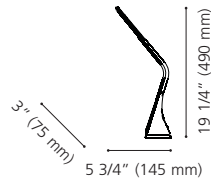

97914A & 97916A

These luminaires come with multiple features. A screen to display the time, date & temperature. There is also an alarm mode integrated.

Ces luminaires sont dotés de multiples fonctionnalités. Un écran pour afficher, l'heure, la date et la température. Il y a également un mode alarme intégré.

97915A COGNOLI

Finish / Fini: White / Blanc

Wattage: 6.3W LED (Integrated / Intégré)

Lumens: 445 Kelvin: 3000K

3-Step Touch Dimmer / Variateur tactile à trois intensités

LED

97914A COGNOLI

Finish / Fini: Black / Noir

Wattage: 6.3W LED (Integrated / Intégré)

Lumens: 445 Kelvin: 3000K

3-Step Touch Dimmer / Variateur tactile à trois intensités

LED