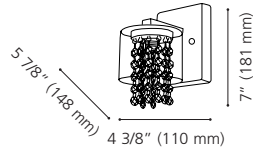

201773A

201771A KISSLING

Finish / Fini: Chrome / Chrome
Glass / Verre: Clear / Clair
Crystal / Cristal: Clear / Clair

Wattage: 1 x 40W G9 (Not Included / Non include)

Canopy / Canopée:
5 1/2" (140 mm) x 4 3/8" (110 mm) x 7/8" (23 mm)

201772A KISSLING

Finish / Fini: Chrome / Chrome
Glass / Verre: Clear / Clair
Crystal / Cristal: Clear / Clair

Wattage: 3 x 40W G9 (Not Included / Non includes)

Canopy / Canopée:
25 1/4" (640 mm) x 4 1/2" (115 mm) x 7/8" (23 mm)

201773A KISSLING

Finish / Fini: Chrome / Chrome
Glass / Verre: Clear / Clair
Crystal / Cristal: Clear / Clair

Wattage: 4 x 40W G9 (Not Included / Non includes)

Canopy / Canopée:
34 5/8" (880 mm) x 4 1/2" (115 mm) x 1" (25 mm)