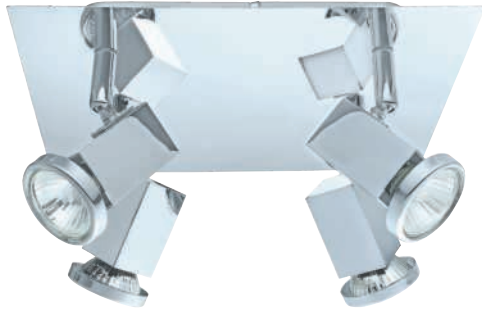

93324A

93324A ZABELLA

Finish / Fini: Chrome / Chrome

Wattage: 4 x 35W GU10 (Included / Incluses)

93321A ZABELLA

Finish / Fini: Chrome / Chrome

Wattage: 1 x 35W GU10 (Included / Include)