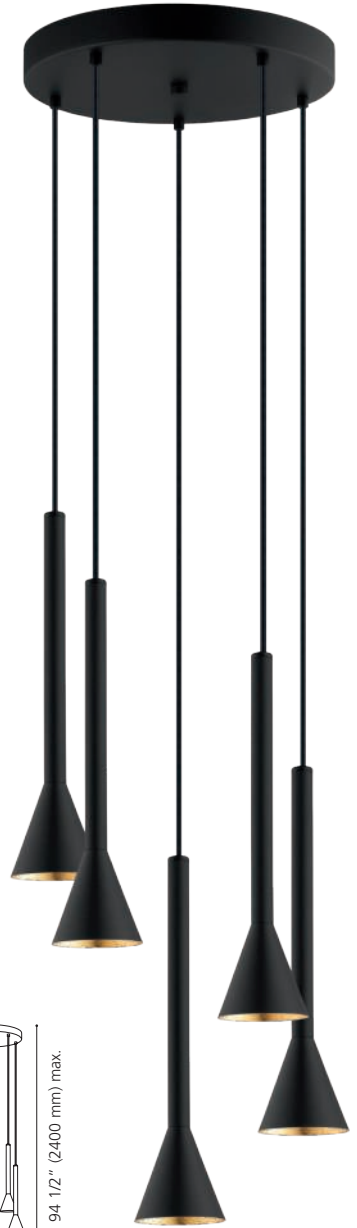

Canopy / Canopée:
 1" (25 mm) x Ø 4 1/2" (115 mm)

97604A

97605A

97606A

97604A CORTADERAS

Finish / Fini: Black / Noir
Shade / Abat-jour: Black & Gold Metal /
Métal noir et or

Wattage: 1 x 10W LED GU10 (Not included / Non incluse)