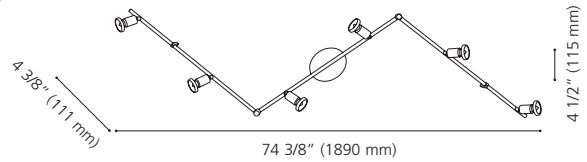

Canopy / Canopée:

1" (25 mm) x Ø 4 1/2" (115 mm)

200401A

202375A

200402A

200401A BUZZ

Finish / Fini: Chrome / Chrome

Wattage: 4 x 50W GU10 (Not included / Non incluses)