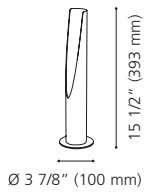

203388A

203387A BARBOTTO

Finish / Fini: Black & Silver / Noir et argent

Wattage: 1 x 10W LED GU10 (Not included / Non incluse)

203388A BARBOTTO

Finish / Fini: Black & Silver / Noir et argent

Wattage: 1 x 10W LED GU10 (Not included / Non incluse)

204028A BARBOTTO

Finish / Fini: Black & Silver / Noir et argent

Wattage: 1 x 10W LED GU10 (Not included / Non incluse)

Canopy / Canopée:

4 1/4" (109 mm) x 4 1/4" (109 mm) x 1/4" (8 mm)