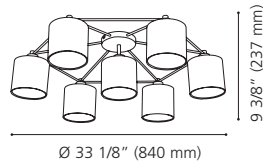

97895A

97903A

97904A

97895A STAITI

Finish / Fini: Black / Noir

Shade / Abat-jour: Black & Gold Fabric / Tissu noir et or

Wattage: 7 x 60W E26 (Not included / Non incluses)

Canopy / Canopée:
1" (25 mm) x Ø 5 1/2" (140 mm)

97904A STAITI

Finish / Fini: Black / Noir

Wattage: 7 x 60W E26 (Not included / Non incluses)

Canopy / Canopée:
1" (25 mm) x Ø 5 1/2" (140 mm)

97903A STAITI

Finish / Fini: White / Blanc

Shade / Abat-jour: White Fabric / Tissu blanc

Wattage: 7 x 60W E26 (Not included / Non incluses)

Canopy / Canopée:
1" (25 mm) x Ø 5 1/2" (140 mm)