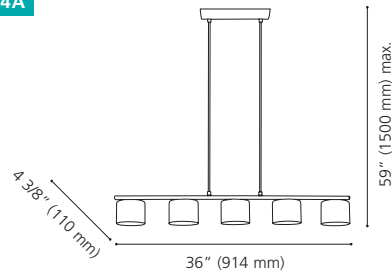

91733A

91734A PIANELLA

Finish / Fini: Chrome / Chrome

Glass / Verre: Clear / Clair

Shade / Abat-jour: Crystal & Chrome / Cristal et chrome

Wattage: 5 x 60W G9 (Included / Incluses)

Canopy / Canopée:

10 1/4" (260 mm) x 4 3/8" (110 mm) x 1" (25 mm)

91733A PIANELLA

Finish / Fini: Chrome / Chrome

Glass / Verre: Clear / Clair

Shade / Abat-jour: Crystal & Chrome / Cristal et chrome

Wattage: 4 x 60W G9 (Included / Incluses)

Canopy / Canopée:

12 5/8" (321 mm) x 12 5/8" (321 mm) x 1 1/8" (30 mm)

200268A PIANELLA

Finish / Fini: Chrome / Chrome

Glass / Verre: Clear / Clair

Shade / Abat-jour: Crystal & Chrome / Cristal et chrome

Wattage: 1 x 60W G9 (Included / Incluse)

Canopy / Canopée:

1 1/2" (38 mm) x Ø 4 3/4" (120 mm)

Rods / Tiges:

2 x 6" (152 mm), 2 x 9" (228 mm), 2 x 12" (305 mm)