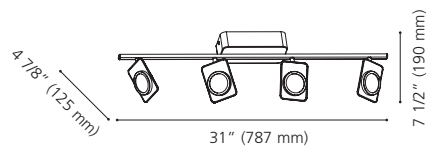

200378A TINNARI

Finish / Fini: Chrome / Chrome
Glass / Verre: Satin / Satin

Wattage: 4 x 6.1W (Integrated / Intégré)
Lumens: 2160 **Kelvin:** 3000K
Dimmable / Luminosité variable

LED

91635A TINNARI

Finish / Fini: Chrome / Chrome
Glass / Verre: Satin / Satin

Wattage: 4 x 6.1W (Integrated / Intégré)
Lumens: 2160 **Kelvin:** 3000K
Dimmable / Luminosité variable

LED

91877A OROTELLI

Finish / Fini: Chrome / Chrome
Glass / Verre: Satin / Satin

Wattage: 1 x 6.1W LED (Integrated / Intégré)
Lumens: 540 **Kelvin:** 3000K
Not Dimmable / Luminosité non-variable

LED