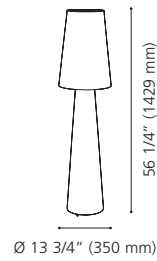

97124A CARPARA

Finish / Fini: Taupe Fabric / Tissu taupe

Wattage: 2 x 40W E12 (Not included / Non incluses)

97134A CARPARA

Finish / Fini: Taupe Fabric / Tissu taupe

Wattage: 2 x 60W E26 (Not included / Non incluses)

97141A CARPARA

Finish / Fini: Taupe Fabric / Tissu taupe

Wattage: 2 x 60W E26 (Not included / Non incluses)