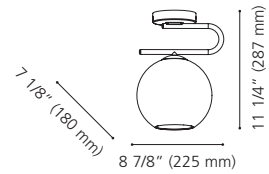

204335A MAROJALES

Finish / Fini: Black / Noir
Glass / Verre: Metallic Smoked / Fumé métallique

Wattage: 1 x 40W E26 (Not included / Non incluse)

Canopy / Canopée:
1" (25 mm) x Ø 4 1/2" (115 mm)

204337A MAROJALES

Finish / Fini: Brushed Gold / Or brossé
Glass / Verre: Clear / Clair

Wattage: 1 x 40W E26 (Not included / Non incluse)

Canopy / Canopée:
1" (25 mm) x Ø 4 1/2" (115 mm)

204339A MAROJALES

Finish / Fini: Black / Noir
Glass / Verre: Clear / Clair

Wattage: 1 x 40W E26 (Not included / Non incluse)

Canopy / Canopée:
1" (25 mm) x Ø 4 1/2" (115 mm)