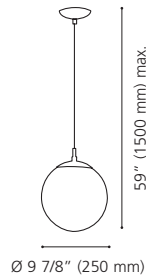

Wattage: 1 x 60W E26 (Not included / Non incluse)

Canopy / Canopée:
 1 5/8" (40 mm) x Ø 4 3/4" (120 mm)

85261A

85262A

85263A

85261A RONDO

Finish / Fini: Matte Nickel / Nickel mat
Glass / Verre: White / Blanc