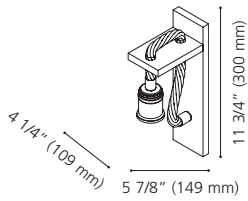

Canopy / Canopée:

1/4" (8 mm) x Ø 4 3/4" (120 mm)

LED

43197A

43197A RAMPSIDE

Finish / Fini: Wood & Black / Noir et bois

Wattage: 1 x 60W E26 (Not Included / Non incluse)

Canopy / Canopée:
4 1/4" (109 mm) x 4 1/4" (109 mm) x 3/8" (8 mm)