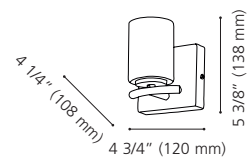

Wattage: 1 x 60W G9 (Included / Incluse)

Canopy / Canopée:

4 3/8" (110 mm) x 5 1/2" (140 mm) x 1" (25 mm)

201771A

201712A

20435A

201771A KISSLING

Finish / Fini: Chrome / Chrome