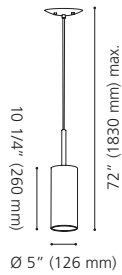

92741A

92739A RIVATO

Finish / Fini: Chrome / Chrome

Glass / Verre: White & Chrome / Blanc et chrome

Wattage: 1 x 100W E26 (Not included / Non incluse)

Canopy / Canopée:

1 1/4" (32 mm) x Ø 5" (126 mm)

92741A RIVATO

Finish / Fini: Chrome / Chrome

Glass / Verre: White & Chrome / Blanc et chrome

Wattage: 3 x 100W E26 (Not included / Non incluses)

Canopy / Canopée:

1 1/8" (30 mm) x Ø 4 5/8" (117 mm)