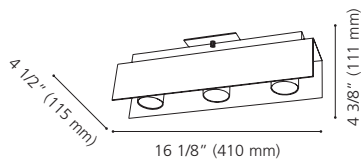

97397A

97395A VISERBA

Finish / Fini: Aluminum & Black / Aluminium et noir

Wattage: 2 x 5W LED GU10 (Included / Incluses)
Lumens: 2 x 450 (900)   **Kelvin:** 3000K
Dimmable / Luminosité variable

Canopy / Canopée:
4 1/2" (115 mm) x 4 1/2" (115 mm) x 1/16" (1 mm)

97396A VISERBA

Finish / Fini: Aluminum & Black / Aluminium et noir

Wattage: 3 x 5W LED GU10 (Included / Incluses)
Lumens: 3 x 450 (1350)   **Kelvin:** 3000K
Dimmable / Luminosité variable

Canopy / Canopée:
4 1/2" (115 mm) x 4 1/2" (115 mm) x 1/16" (1 mm)

97397A VISERBA

Finish / Fini: Aluminum & Black / Aluminium et noir

Wattage: 4 x 5W LED GU10 (Included / Incluses)
Lumens: 4 x 450 (1800)   **Kelvin:** 3000K
Dimmable / Luminosité variable

Canopy / Canopée:
4 1/2" (115 mm) x 4 1/2" (115 mm) x 1/16" (1 mm)