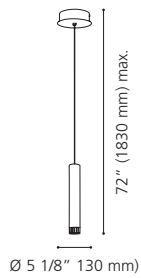

93925A

93924A RAPARO

Finish / Fini: Nickel Nero / Nickel noir

Wattage: 1 x 4.4W LED (Integrated / Intégré)
Lumens: 440 **Kelvin:** 3000K
Not Dimmable / Luminosité non-variable

Canopy / Canopée:
1 3/4" (45 mm) x Ø 4 1/2" (115 mm)

93925A RAPARO

Finish / Fini: Nickel Nero / Nickel noir

Wattage: 4 x 4.4W LED (Integrated / Intégré)
Lumens: 4 x 440 (1760) **Kelvin:** 3000K
Dimmable / Luminosité variable

Canopy / Canopée:
26 3/4" (680 mm) x 5 3/8" (138 mm) x 1 5/8" (40 mm)

93926A RAPARO

Finish / Fini: Nickel Nero / Nickel noir

Wattage: 5 x 4.4W LED (Integrated / Intégré)
Lumens: 5 x 440 (2200) **Kelvin:** 3000K
Dimmable / Luminosité variable

Canopy / Canopée:
1 5/8" (40 mm) x Ø 11" (280 mm)