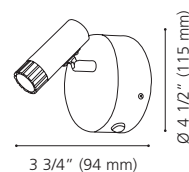

93808A

93811A LIANELLO

Finish / Fini: White & Chrome / Blanc et chrome

Wattage: 3 x 4.4W LED (Integrated / Intégré)
Lumens: 3 x 440 (1320) **Kelvin:** 3000K
Dimmable / Luminosité variable

Canopy / Canopée:
1 3/4" (45 mm) x Ø 4 1/2" (115 mm)

LED

93812A LIANELLO

Finish / Fini: White & Chrome / Blanc et chrome

Wattage: 4 x 4.4W LED (Integrated / Intégré)
Lumens: 4 x 440 (1760) **Kelvin:** 3000K
Dimmable / Luminosité variable

Canopy / Canopée:
1 3/4" (45 mm) x Ø 4 1/2" (115 mm)

LED

93808A LIANELLO

Finish / Fini: White & Chrome / Blanc et chrome

Wattage: 1 x 4.4W LED (Integrated / Intégré)
Lumens: 440 **Kelvin:** 3000K
Not Dimmable / Luminosité non-variable

Canopy / Canopée:
1" (25 mm) x Ø 4 1/2" (115 mm)

LED