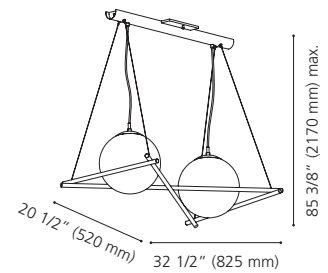

39591A SALVEZINAS

Finish / Fini: Black / Noir
Glass / Verre: White / Blanc

Wattage: 1 x 60W E26 (Not included / Non include)

Canopy / Canopée:
1 3/8" (36 mm) x Ø 6" (149 mm)

39592A SALVEZINAS

Finish / Fini: Black / Noir
Glass / Verre: White / Blanc

Wattage: 2 x 60W E26 (Not included / Non includes)

Canopy / Canopée:
4 1/4" (109 mm) x 4 1/4" (109 mm) x 3/8" (8 mm)