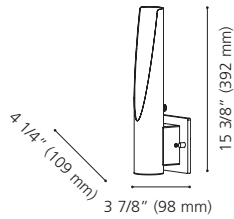

204028A

204027A BARBOTTO

Finish / Fini: White & Silver / Blanc et argent

Wattage: 1 x 10W LED GU10 (Not included / Non incluse)

Canopy / Canopée:

4 1/4" (109 mm) x 4 1/4" (109 mm) x 1/4" (8 mm)

204028A BARBOTTO

Finish / Fini: Black & Silver / Noir et argent

Wattage: 1 x 10W LED GU10 (Not included / Non incluse)

Canopy / Canopée:

4 1/4" (109 mm) x 4 1/4" (109 mm) x 1/4" (8 mm)