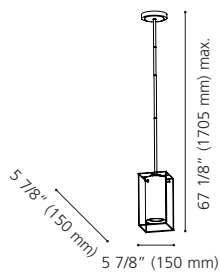

Wattage: 1 x 60W E26 (Not included / Non incluse)

Canopy / Canopée:
1" (25 mm) x Ø 4 1/2" (115 mm)

89832A

89833A

20435A

89832A PINTO

Finish / Fini: Chrome / Chrome

Glass / Verre: White & Clear / Blanc et clair

Wattage: 1 x 60W E26 (Not included / Non incluse)

Canopy / Canopée:
3/4" (19 mm) x Ø 4 3/4" (120 mm)

89833A PINTO

Finish / Fini: Chrome / Chrome

Glass / Verre: White & Clear / Blanc et clair

Wattage: 3 x 60W E26 (Not included / Non incluse)

Canopy / Canopée:
1 1/8" (30 mm) x Ø 4 5/8" (117 mm)

20435A PINTO

Finish / Fini: Chrome / Chrome

Glass / Verre: White & Clear / Blanc et clair

Wattage: 1 x 60W E26 (Not included / Non incluse)

205296A

205297A

205296A LONCINO 1

Finish / Fini: Black / Noir
Glass / Verre: Clear / Clair

Wattage: 1 x 60W E26 (Not Included / Non incluse)

Canopy / Canopée:
 1" (25 mm) x Ø 4 3/4" (120 mm)

Rods / Tiges:
 2 x 6" (152 mm), 2 x 9" (228 mm), 2 x 12" (305 mm)