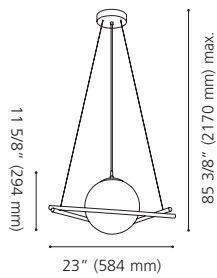

39592A

39591A SALVEZINAS

Finish / Fini: Black / Noir
Glass / Verre: White / Blanc

Wattage: 1 x 60W E26 (Not included / Non include)

Canopy / Canopée:
1 3/8" (36 mm) x Ø 6" (149 mm)

39592A SALVEZINAS

Finish / Fini: Black / Noir
Glass / Verre: White / Blanc

Wattage: 2 x 60W E26 (Not included / Non includes)

Canopy / Canopée:
4 1/4" (109 mm) x 4 1/4" (109 mm) x 3/8" (8 mm)