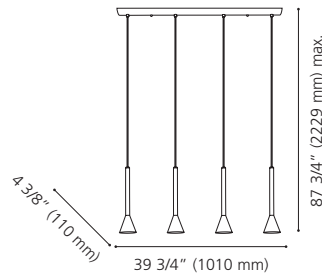

Canopy / Canopée:
 1" (25 mm) x Ø 4 1/2" (115 mm)

97604A

97605A

97606A

97604A CORTADERAS

Finish / Fini: Black / Noir
Shade / Abat-jour: Black & Gold Metal /
Métal noir et or

Wattage: 1 x 10W LED GU10 (Not included / Non incluse)