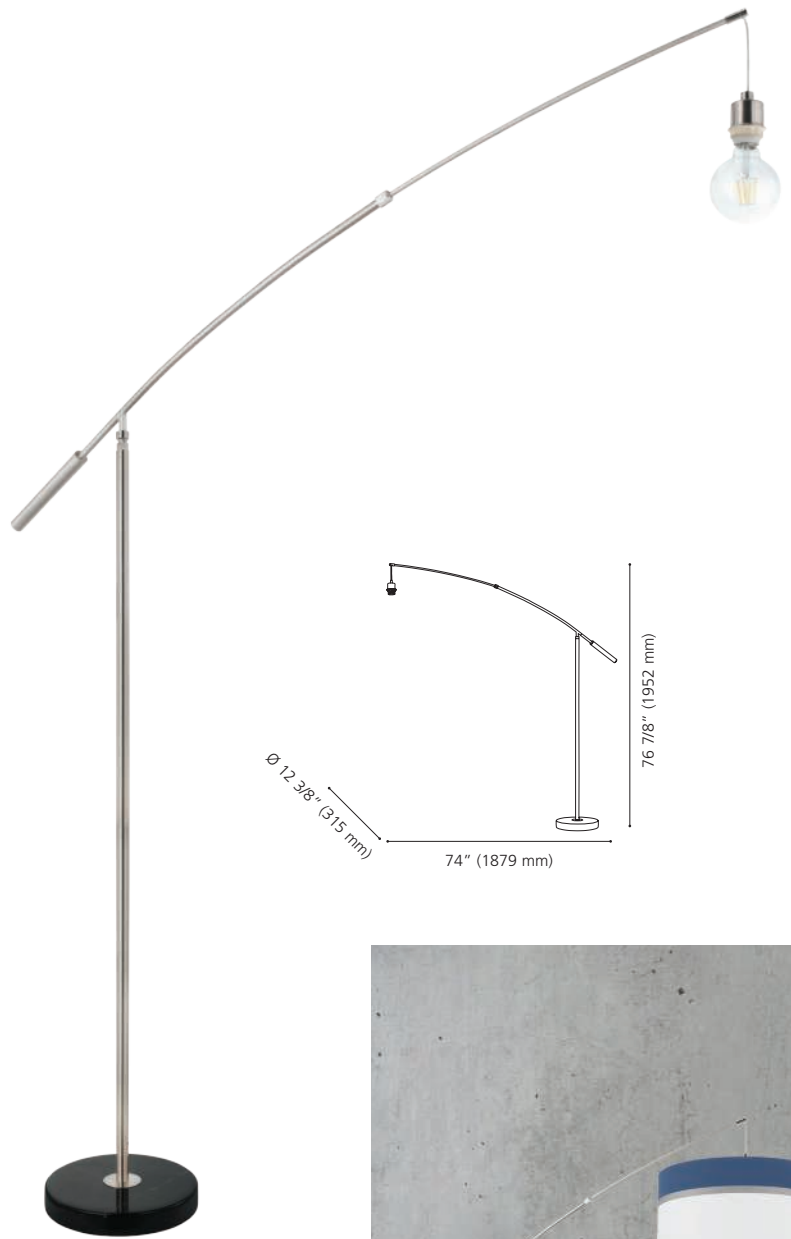

204561 SANTANDER

Shade / Abat-jour: White, Blue & Grey Fabric /
Tissu blanc, bleu et gris

202336A

202336A SANTANDER

Finish / Fini: Matte Nickel / Nickel mat

Wattage: 1 x 60W E26 + 1 x 6W LED GU10
(Not included / Non incluse)

39368A

39368A NADINA 1

Finish / Fini: Matte Nickel & Black Marble /
Nickel mat et marbre noir

Wattage: 1 x 60W E26 (Not included / Non incluse)

SUSPENDED LIGHTING

LUMINAIRES SUSPENDUS

SUSPENDED LIGHTING

Our wide variety of suspended lights includes both classic and modern designs and is suitable for all styles. Set beautiful accents with your favourites and give your home a special atmosphere.