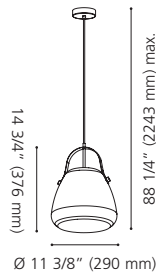

98349A

96726A FONTAO

Finish / Fini: Matte Nickel / Nickel Mat
Shade / Abat-jour: Taupe & White Fabric /
Tissu taupe et blanc

Wattage: 1 x 10W LED E26 (Included / Incluse)
Lumens: 800 **Kelvin:** 3000K
Dimmable / Luminosité variable

Canopy / Canopée:
1" (25 mm) x Ø 4 1/2" (115 mm)

98348A BENDALL

Finish / Fini: Grey / Gris
Shade / Abat-jour: Grey & Black Metal /
Métal gris et noir

Wattage: 1 x 60W E26 (Not included / Non incluse)

Canopy / Canopée:
1" (25 mm) x Ø 4 1/2" (115 mm)

98349A BENDALL

Finish / Fini: Umbra Grey / Gris ombre
Shade / Abat-jour: Umbra Grey & Pearl Grey Metal /
Métal gris ombre et gris perle

Wattage: 1 x 60W E26 (Not included / Non incluse)

Canopy / Canopée:
1" (25 mm) x Ø 4 1/2" (115 mm)