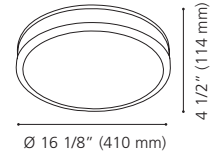

95684A

95682A

95684A PALERMO 2

Finish / Fini: White / Blanc
Shade / Abat-jour: White Acrylic & Chrome /
Acrylique blanc et chrome

Wattage: 23W LED (Integrated / Intégré)
Lumens: 2000   **Kelvin:** 3000K
Dimmable / Luminosité variable

LED

95682A PALERMO 2

Finish / Fini: White / Blanc
Shade / Abat-jour: White Acrylic & Chrome /
Acrylique blanc et chrome

Wattage: 13W LED (Integrated / Intégré)
Lumens: 1050   **Kelvin:** 3000K
Dimmable / Luminosité variable

LED