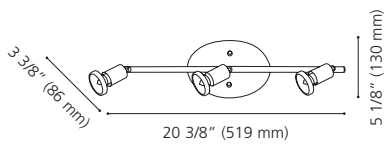

200777A

200775A BUZZ

Finish / Fini: Matte Nickel / Nickel mat

Wattage: 1 x 50W GU10 (Not included / Non incluse)

Canopy / Canopée:

1 1/8" (30 mm) x Ø 4 5/8" (117 mm)

200776A BUZZ

Finish / Fini: Matte Nickel / Nickel mat

Wattage: 2 x 50W GU10 (Not included / Non incluse)

Canopy / Canopée:

7 3/8" (188 mm) x 5 1/8" (130 mm) x 5/8" (22 mm)

200777A BUZZ

Finish / Fini: Matte Nickel / Nickel mat

Wattage: 3 x 50W GU10 (Not included / Non incluse)

Canopy / Canopée:

7 3/8" (188 mm) x 5 1/8" (130 mm) x 5/8" (22 mm)