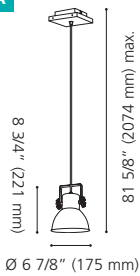

Wattage: 1 x 60W E26 (Not Included / Non incluse)

Canopy / Canopée:
1" (25 mm) x Ø 4 1/2" (115 mm)

49619A

Ø 6 7/8" (175 mm)

203399A

81 3/4" (2075 mm) max.

29 1/2" (750 mm)

49647A