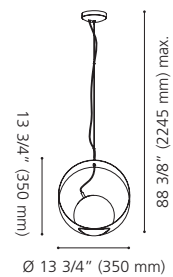

Canopy / Canopée:
 11 3/4" (300 mm) x 7 7/8" (200 mm) x 2" (50 mm)

LED

94299A

201463A

94299A LOMBES

Finish / Fini: Matte Nickel / Nickel mat
Diffuser / Diffuseur: Clear Acrylic / Acrylique clair

Wattage: 4 x 4.2W LED (Integrated / Intégré)
Lumens: 4 x 480 (1920) **Kelvin:** 3000K
 Dimmable / Luminosité variable

Canopy / Canopée:
 11 3/4" (300 mm) x 5 3/8" (135 mm) x 1 5/8" (40 mm)

LED

201463A LOMBES

Finish / Fini: Matte Nickel / Nickel mat
Diffuser / Diffuseur: Clear Acrylic / Acrylique clair

Wattage: 1 x 6.5W LED (Integrated / Intégré)
Lumens: 730 **Kelvin:** 3000K
 Dimmable / Luminosité variable

Canopy / Canopée:
 1 5/8" (42 mm) x Ø 4 1/2" (115 mm)

LED

98441A

98192A

98441A CAMARGO

Finish / Fini: Black / Noir
Glass / Verre: White / Blanc

Wattage: 3 x 40W E26, A15 (Not included / Non incluses)

Canopy / Canopée:
 1 1/4" (31 mm) x Ø 11 3/4" (300 mm)

98192A CAMARGO

Finish / Fini: Black / Noir
Glass / Verre: White / Blanc

Wattage: 1 x 60W E26 (Not included / Non incluse)

Canopy / Canopée:
 1 5/8" (40 mm) x Ø 4 3/4" (120 mm)

204148A

204147A

204149A

204148A ROMENDO 1