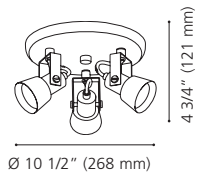

97374A

203221A

203221A TRILLO

Finish / Fini: White & Black / Blanc et noir

Wattage: 3 x 5W LED GU10 (Included / Incluses)
Lumens: 3 x 450 (1350) **Kelvin:** 3000K
Dimmable / Luminosité variable

Canopy / Canopée:
Ø 7 1/8" (180 mm) x 1" (25 mm)

LED

97374A TRILLO

Finish / Fini: White & Black / Blanc et noir

Wattage: 4 x 5W LED GU10 (Included / Incluses)
Lumens: 4 x 450 (1800) **Kelvin:** 3000K
Dimmable / Luminosité variable

Canopy / Canopée:
5 3/8" (135 mm) x 4 1/2" (115 mm) x 1/16" (1 mm)

LED