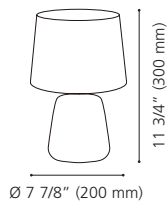

99329A MANALBA 1

Finish / Fini: Silver / Argent

Shade / Abat-jour: White & Silver Fabric /
Tissu blanc et argent

Wattage: 1 x 40W E26 (Not Included / Non incluse)