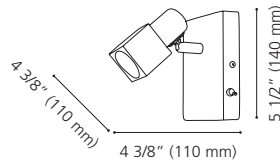

Dimmable / Luminosité variable

Canopy / Canopée:

23 5/8" (600 mm) x 4 3/8" (110 mm) x 1 3/8" (36 mm)

LED

200905A

200992A

200993A

200905A NOCERA