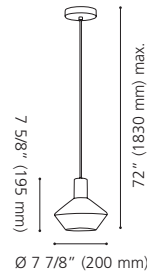

97423A

97425A PONZANO

Finish / Fini: Black Chrome / Chrome noir
Glass / Verre: Smoked / Fumé

Wattage: 5 x 60W E26 (Not included / Non incluses)

Canopy / Canopée:
1 1/8" (30 mm) x Ø 17 3/4" (450 mm)

97424A PONZANO

Finish / Fini: Black Chrome / Chrome noir
Glass / Verre: Smoked / Fumé

Wattage: 3 x 60W E26 (Not included / Non incluses)

Canopy / Canopée:
28" (710 mm) x 4 3/8" (110 mm) x 1 1/8" (30 mm)

97423A PONZANO

Finish / Fini: Black Chrome / Chrome noir
Glass / Verre: Smoked / Fumé

Wattage: 1 x 60W E26 (Not included / Non incluse)

Canopy / Canopée:
1" (25 mm) x Ø 4 1/2" (115 mm)