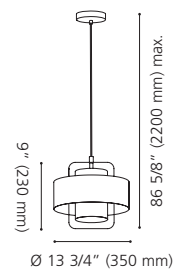

96726A FONTAO

Finish / Fini: Matte Nickel / Nickel Mat
Shade / Abat-jour: Taupe & White Fabric /
Tissu taupe et blanc

Wattage: 1 x 10W LED E26 (Included / Include)
Lumens: 800 **Kelvin:** 3000K
Dimmable / Luminosité variable

Canopy / Canopée:
1" (25 mm) x Ø 4 1/2" (115 mm)