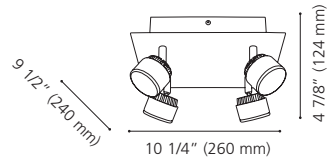

Wattage: 4 x 60W E26 (Not included / Non incluses)

Canopy / Canopée:

15" (382 mm) x 15" (382 mm) x 1" (25 mm)

200895A

31481A

200895A ARMENTO

Finish / Fini: White / Blanc
Diffuser / Diffuseur: Satin Acrylic / Acrylique satin