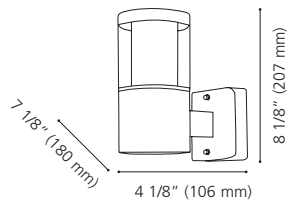

94277A BASALGO 1

Finish / Fini: Stainless Steel / Acier inoxydable

Shade / Abat-jour: White & Clear Acrylic /
Acrylique blanc et clair

Wattage: 3.7W LED (Integrated / Intégré)

Lumens: 320   **Kelvin:** 3000K

Not Dimmable / Luminosité non-variable