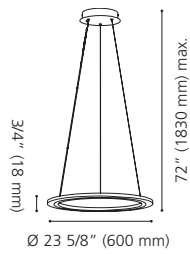

Canopy / Canopée:
 12 5/8" (320 mm) x 4 3/8" (110 mm) x 1 5/8" (40 mm)

LED

202274A TREVELO

Finish / Fini: Chrome / Chrome
Glass / Verre: Clear / Clair
Crystal / Cristal: Clear / Clair

Wattage: 19W LED (Integrated / Intégré)
Lumens: 1900 **Kelvin:** 3000K **CRI:** >90
 Dimmable / Luminosité variable

Canopy / Canopée:
 11 3/4" (300 mm) x 5 3/8" (135 mm) x 1 5/8" (40 mm)

LED

202508A

202508A PENAFORTE

Finish / Fini: White / Blanc

Shade / Abat-jour: White Acrylic / Acrylique blanc

Wattage: 28W LED (Integrated / Intégré)