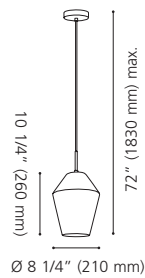

Canopy / Canopée:
1 5/8" (40 mm) x Ø 4 3/4" (120 mm)

LED

96773A

202357A

96774A

96773A MURMILLO

Finish / Fini: Matte Nickel / Nickel mat
Glass / Verre: Smoked / Fumé

Wattage: 1 x 25W LED E26 (Not included / Non incluse)