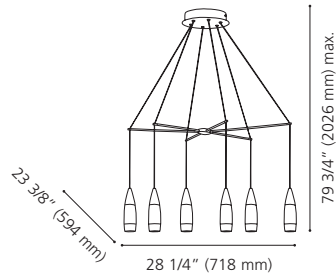

39327A

39326A SANTIGA

Finish / Fini: Matte Nickel / Nickel mat
Shade / Abat-jour: White Acrylic / Acrylique blanc

Wattage: 44.5W LED (Integrated / Intégré)
Lumens: 4440   **Kelvin:** 3000K
Dimmable / Luminosité variable

Canopy / Canopée:
1 5/8" (40 mm) x Ø 7 1/4" (185 mm)

LED

39327A SANTIGA

Finish / Fini: Matte Nickel / Nickel mat
Shade / Abat-jour: White Acrylic / Acrylique blanc

Wattage: 74W LED (Integrated / Intégré)
Lumens: 7400   **Kelvin:** 3000K
Dimmable / Luminosité variable

Canopy / Canopée:
11 3/4" (300 mm) x 7 7/8" (200 mm) x 2" (50 mm)

LED