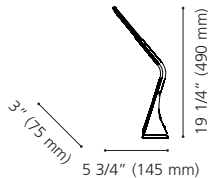

97914A & 97915A

These luminaires come with multiple features. A screen to display the time, date & temperature. There is also an alarm mode integrated.

Ces luminaires sont dotés de multiples fonctionnalités. Un écran pour afficher l'heure, la date et la température. Il y a également un mode alarme intégré.

97915A COGNOLI

Finish / Fini: White / Blanc

Wattage: 6.3W LED (Integrated / Intégré)

Lumens: 445 Kelvin: 3000K

3-Step Touch Dimmer / Variateur tactile à trois intensités

LED

97914A COGNOLI

Finish / Fini: Black / Noir

Wattage: 6.3W LED (Integrated / Intégré)

Lumens: 445 Kelvin: 3000K

3-Step Touch Dimmer / Variateur tactile à trois intensités

LED