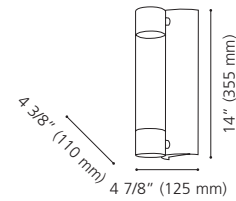

96014A ROBLEDO

Finish / Fini: Anthracite / Anthracite
Shade / Abat-jour: Clear Acrylic / Acrylique clair

Wattage: 2 x 3.7W LED (Integrated / Intégré)
Lumens: 2 x 330 (660) **Kelvin:** 3000K
Not Dimmable / Luminosité non-variable

202562A ROBLEDO

Finish / Fini: Anthracite / Anthracite
Shade / Abat-jour: Clear Acrylic / Acrylique clair

Wattage: 2 x 3.7W LED (Integrated / Intégré)
Lumens: 2 x 330 (660) **Kelvin:** 3000K
Not Dimmable / Luminosité non-variable