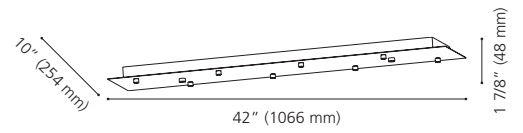

204106A

204105A 8L CANOPY

Finish / Fini: Black / Noir
Suitable for / Convient à: E26, GU10, G9, E12

204106A 10L CANOPY

Finish / Fini: Black / Noir
Suitable for / Convient à: E26, GU10, G9, E12

204107A 10L CANOPY

Finish / Fini: Black / Noir
Suitable for / Convient à: E26, GU10, G9, E12