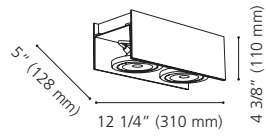

39316A

39316A VIDAGO

Finish / Fini: White & Black / Blanc et noir

Wattage: 12.4W LED (Integrated / Intégré)

Lumens: 2 x 510 (1020) Kelvin: 3000K
Dimmable / Luminosité variable

LED

39317A VIDAGO

Finish / Fini: White & Black / Blanc et noir

Wattage: 18.8W LED (Integrated / Intégré)

Lumens: 3 x 510 (1530) Kelvin: 3000K
Dimmable / Luminosité variable

LED

39318A VIDAGO

Finish / Fini: White & Black / Blanc et noir

Wattage: 24.8W LED (Integrated / Intégré)

Lumens: 4 x 510 (2040) Kelvin: 3000K
Dimmable / Luminosité variable

LED