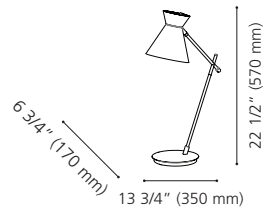

98065A

98864A AMEZAGA

Finish / Fini: Black & Brushed Brass / Noir et laiton brossé
Shade / Abat-jour: Black & White Metal / Métal noir et blanc

Wattage: 1 x 25W LED E26 (Not Included / Non incluse)

98065A ADRI 3

Finish / Fini: Black / Noir

Wattage: 1 x 60W E26 (Not Included / Non incluse)