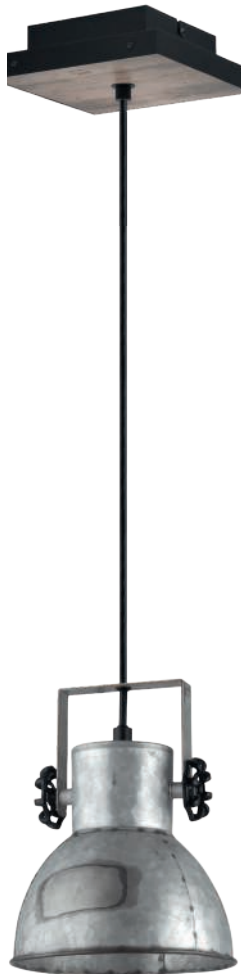

Wattage: 1 x 60W E26 (Not Included / Non incluse)

Canopy / Canopée:
1" (25 mm) x Ø 4 1/2" (115 mm)

49619A

Ø 6 7/8" (175 mm)

203399A

81 3/4" (2075 mm) max.

29 1/2" (750 mm)

49647A