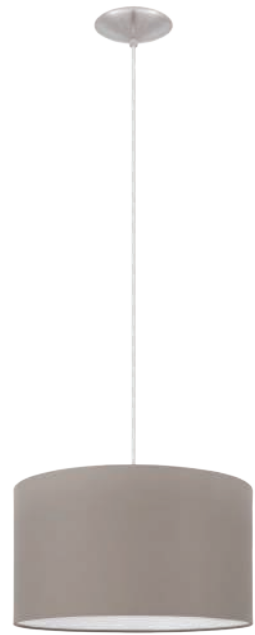

49478A NEWTOWN

Finish / Fini: Black / Noir

Shade / Abat-jour: Black Metal / Métal noir

Wattage: 3 x 75W E26 (Not included / Non incluses)

Canopy / Canopée:

28" (710 mm) x 4 3/8" (110 mm) x 1 1/8" (30 mm)

49479A NEWTOWN

Finish / Fini: Black / Noir

Shade / Abat-jour: Black Metal / Métal noir

Wattage: 3 x 75W E26 (Not included / Non incluses)

Canopy / Canopée:

1 1/8" (30 mm) x Ø 11 3/4" (300 mm)

204254A

204254A MANDANA

Finish / Fini: Matte Nickel / Nickel Mat

Shade / Abat-jour: Taupe / Taupe

Wattage: 1 x 60W E26 (Not included / Non incluse)

Canopy / Canopée:

1 1/4" (32 mm) x Ø 5" (126 mm)

204255A

204256A

204253A

204255A MANDANA