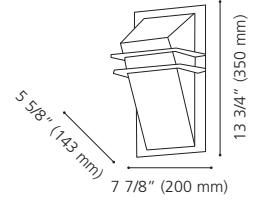

Canopy / Canopée:
6 1/4" (160 mm) x 4 1/4" (109 mm) x 1" (25 mm)

LED

83433A

83432A

83432A PARK

Finish / Fini: Silver / Argent
Glass / Verre: White / Blanc

Wattage: 1 x 100W E26 (Not included / Non incluse)

83433A PARK