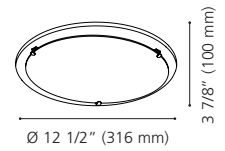

82944A

82944A PLANET

Finish / Fini: Chrome / Chrome
Glass / Verre: Satin / Satin

Wattage: 2 x 60W E26 (Not included / Non inclus)

202157A KEMPTON

Finish / Fini: Matte Nickel / Nickel mat
Glass / Verre: Satin / Satin

Wattage: 13W LED (Integrated / Intégré)
Lumens: 1050   **Kelvin:** 3000K   **CRI:** > 80
Dimmable / Luminosité variable

LED