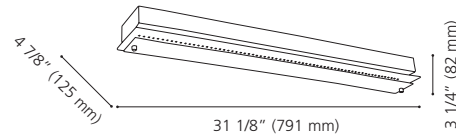

201299A PRIOLA

Finish / Fini: White & Matte Nickel / Blanc et nickel mat
Glass / Verre: Structured & Clear / Structuré et clair

Wattage: 8.9W LED (Included / Incluse)
Lumens: 1100 **Kelvin:** 4000K
Dimmable / Luminosité variable

Canopy / Canopée:
16" (405 mm) x 4 3/8" (110 mm) x 1 3/8" (35 mm)

LED

201301A PRIOLA

Finish / Fini: White & Matte Nickel / Blanc et nickel mat
Glass / Verre: Structured & Clear / Structuré et clair

Wattage: 13.4W LED (Included / Incluse)
Lumens: 1650 **Kelvin:** 4000K
Dimmable / Luminosité variable

Canopy / Canopée:
23 5/8" (600 mm) x 4 3/8" (110 mm) x 1 5/8" (41 mm)

LED

201302A PRIOLA

Finish / Fini: White & Matte Nickel / Blanc et nickel mat
Glass / Verre: Structured & Clear / Structuré et clair

Wattage: 17.9W LED (Included / Incluse)
Lumens: 2200 **Kelvin:** 4000K
Dimmable / Luminosité variable

Canopy / Canopée:
30 5/8" (779 mm) x 4 3/8" (110 mm) x 1 5/8" (41 mm)

LED