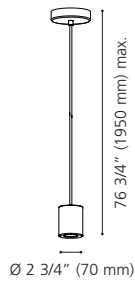

99078A

43256A RAMPSIDE

Finish / Fini: Black / Noir

Wattage: 1 x 60W E26 (Not Included / Non incluse)

Canopy / Canopée:
1" (25 mm) x Ø 4 1/2" (115 mm)

99078A TURALDO

Finish / Fini: Wood & Black / Bois et noir

Wattage: 1 x 40W E26 (Not Included / Non incluse)

Canopy / Canopée:
1" (25 mm) x Ø 4 1/2" (115 mm)

43597A PRESTWICK 3

Finish / Fini: Black with Grey Concrete /
Noir avec béton gris

Wattage: 1 x 60W E26 (Not Included / Non incluse)

Canopy / Canopée:
1" (25 mm) x Ø 4 1/2" (115 mm)