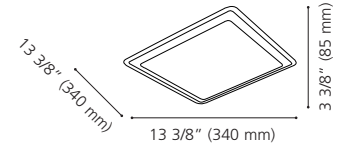

202152A

202149A COMPETA 2

Finish / Fini: White / Blanc

Shade / Abat-jour: White, Silver & Clear Acrylic /
Acrylique blanc, argent et clair

Wattage: 23W LED (Integrated / Intégré)

Lumens: 2000   **Kelvin:** 3000K   **CRI:** > 80
Dimmable / Luminosité variable

LED

202152A COMPETA 2

Finish / Fini: White / Blanc

Shade / Abat-jour: White, Silver & Clear Acrylic /
Acrylique blanc, argent et clair

Wattage: 23W LED (Integrated / Intégré)

Lumens: 2000   **Kelvin:** 3000K   **CRI:** > 80
Dimmable / Luminosité variable

LED

202156A ALBEDO LED

Finish / Fini: White / Blanc

Glass / Verre: White & Satin / Blanc et satin

Wattage: 13W LED (Integrated / Intégré)

Lumens: 1050   **Kelvin:** 3000K   **CRI:** > 80
Dimmable / Luminosité variable

LED