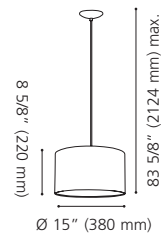

Finish / Fini: Black / Noir

Shade / Abat-jour: Black Metal / Métal noir

Wattage: 3 x 75W E26 (Not included / Non incluses)

Canopy / Canopée:

1 1/8" (30 mm) x Ø 11 3/4" (300 mm)

204254A

204254A MANDANA

Finish / Fini: Matte Nickel / Nickel Mat

Shade / Abat-jour: Taupe / Taupe

Wattage: 1 x 60W E26 (Not included / Non incluse)

Canopy / Canopée:

1 1/4" (32 mm) x Ø 5" (126 mm)

204255A

204256A

204253A

204255A MANDANA