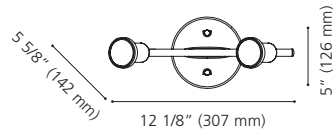

Finish / Fini: White / Blanc

Wattage: 4 x 10W LED GU10 (Not Included / Non incluses)

Canopy / Canopée:
 Ø 5" (126 mm) x 1 1/8" (28 mm)

205138A

205136A

205137A

205138A TREMENDO

Finish / Fini: Black / Noir