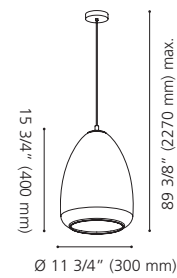

43597A PRESTWICK 3

Finish / Fini: Black with Grey Concrete /
Noir avec béton gris

Wattage: 1 x 60W E26 (Not Included / Non incluse)

Canopy / Canopée:
1" (25 mm) x Ø 4 1/2" (115 mm)

98615A ALOBRASE

Finish / Fini: Chrome / Chrome
Glass / Verre: Metallic Smoked / Fumé métallique

Wattage: 1 x 60W E26 (Not included / Non incluses)

Canopy / Canopée:
1" (25 mm) x Ø 4 1/2" (115 mm)

98614A ALOBRASE

Finish / Fini: Chrome / Chrome
Glass / Verre: Metallic Smoked / Fumé métallique

Wattage: 1 x 60W E26 (Not included / Non incluse)

Canopy / Canopée:
1" (25 mm) x Ø 4 1/2" (115 mm)