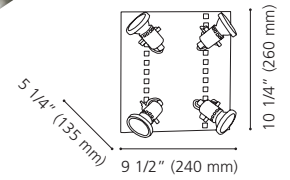

Wattage: 3 x 50W GU10 (Not included / Non incluses)

Canopy / Canopée:
7 7/8" (200 mm) x 1" (24 mm)

82242A

82245A

82244A

82242A FIZZ

Finish / Fini: Matte Nickel & Chrome /
Nickel mat et chrome

Wattage: 1 x 35W GU10 (Not included / Non incluse)