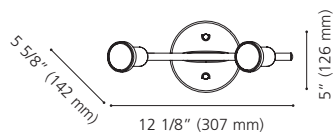

Canopy / Canopée:
 Ø 5" (126 mm) x 1 1/8" (28 mm)

205137A TREMENDO

Finish / Fini: Black / Noir

Wattage: 4 x 10W LED GU10 (Not Included / Non incluses)

Canopy / Canopée:
 Ø 5" (126 mm) x 1 1/8" (28 mm)

205142A