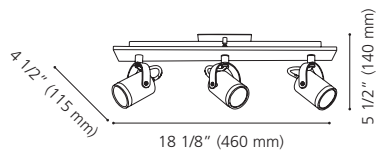

95743A

95741A PRACETA

Finish / Fini: Matte Nickel & Concrete Effect /
Nickel mat et effet béton

Wattage: 1 x 5W LED GU10 (Included / Incluse)

Lumens: 450   **Kelvin:** 3000K

Dimmable / Luminosité variable

Canopy / Canopée:

5 3/4" (145 mm) x 4 1/2" (115 mm) x 1/16" (1 mm)

LED

95742A PRACETA

Finish / Fini: Matte Nickel & Concrete Effect /
Nickel mat et effet béton

Wattage: 2 x 5W LED GU10 (Included / Incluses)

Lumens: 2 x 450 (900)   **Kelvin:** 3000K

Dimmable / Luminosité variable

Canopy / Canopée:

4 1/2" (115 mm) x 4 1/2" (115 mm) x 1/16" (1 mm)

LED

95743A PRACETA

Finish / Fini: Matte Nickel & Concrete Effect /
Nickel mat et effet béton

Wattage: 3 x 5W LED GU10 (Included / Incluses)

Lumens: 3 x 450 (1350)   **Kelvin:** 3000K

Dimmable / Luminosité variable

Canopy / Canopée:

4 1/2" (115 mm) x 4 1/2" (115 mm) x 1/16" (1 mm)

LED