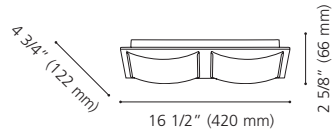

Dimmable / Luminosité variable

Canopy / Canopée:

6 3/4" (172 mm) x 4 3/8" (110 mm) x 1 3/8" (36 mm)

LED

201468A

201469A

201471A

201468A WASAO