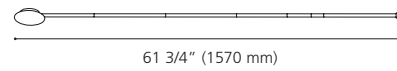

Wattage: 1 x 60W E26 (Not included / Non incluse)

Canopy / Canopée:

1 1/4" (32 mm) x Ø 5" (126 mm)

92288A

88969A

88968A

204821A

92288A EXTENSION