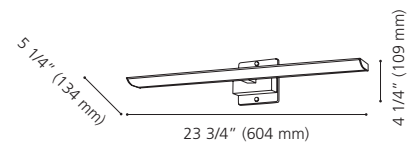

202075A

94612A TABIANO

Finish / Fini: Chrome / Chrome
Diffuser / Diffuseur: White Acrylic / Acrylique blanc

Wattage: 6.4W LED (Integrated / Intégré)
Lumens: 800   **Kelvin:** 3000K
Dimmable / Luminosité variable

Canopy / Canopée:
4 1/4" (109 mm) x 4 1/4" (109 mm) x 1/4" (7 mm)

94613A TABIANO

Finish / Fini: Chrome / Chrome
Diffuser / Diffuseur: White Acrylic / Acrylique blanc

Wattage: 9.6W LED (Integrated / Intégré)
Lumens: 1200   **Kelvin:** 3000K
Dimmable / Luminosité variable

Canopy / Canopée:
4 1/4" (109 mm) x 4 1/4" (109 mm) x 1 1/2" (37 mm)

202075A TABIANO

Finish / Fini: Matte Black / Noir mat
Diffuser / Diffuseur: White Acrylic / Acrylique blanc

Wattage: 9.6W LED (Integrated / Intégré)
Lumens: 1200   **Kelvin:** 3000K
Dimmable / Luminosité variable

Canopy / Canopée:
4 1/4" (109 mm) x 4 1/4" (109 mm) x 1/4" (7 mm)