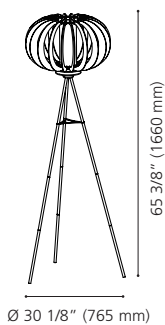

95596A

95596A STELLATO 3

Finish / Fini: Matte Nickel / Nickel mat

Glass / Verre: White / Blanc

Shade / Abat-jour: Dark Brown Wood / Bois brun foncé

Wattage: 1 x 60W E26 (Not Included / Non include)