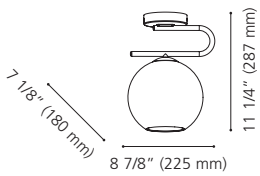

204337A

204335A MAROJALES

Finish / Fini: Black / Noir
Glass / Verre: Metallic Smoked / Fumé métallique

Wattage: 1 x 40W E26 (Not included / Non incluse)

Canopy / Canopée:
1" (25 mm) x Ø 4 1/2" (115 mm)

204337A MAROJALES

Finish / Fini: Brushed Gold / Or brossé
Glass / Verre: Clear / Clair

Wattage: 1 x 40W E26 (Not included / Non incluse)

Canopy / Canopée:
1" (25 mm) x Ø 4 1/2" (115 mm)

204339A MAROJALES

Finish / Fini: Black / Noir
Glass / Verre: Clear / Clair

Wattage: 1 x 40W E26 (Not included / Non incluse)

Canopy / Canopée:
1" (25 mm) x Ø 4 1/2" (115 mm)