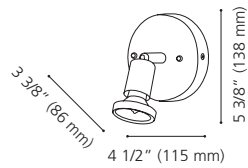

200777A

200775A BUZZ

Finish / Fini: Matte Nickel / Nickel mat

Wattage: 1 x 50W GU10 (Not included / Non incluse)

Canopy / Canopée:

1 1/8" (30 mm) x Ø 4 5/8" (117 mm)

200776A BUZZ

Finish / Fini: Matte Nickel / Nickel mat

Wattage: 2 x 50W GU10 (Not included / Non incluse)

Canopy / Canopée:

7 3/8" (188 mm) x 5 1/8" (130 mm) x 5/8" (22 mm)

200777A BUZZ

Finish / Fini: Matte Nickel / Nickel mat

Wattage: 3 x 50W GU10 (Not included / Non incluse)

Canopy / Canopée:

7 3/8" (188 mm) x 5 1/8" (130 mm) x 5/8" (22 mm)