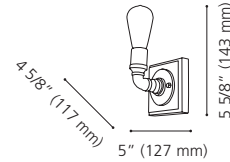

Canopy / Canopée:

6 1/4" (160 mm) x 4 1/2" (115 mm) x 1 5/8" (40 mm)

202849A

Ø 15" (381 mm)

8 5/8" (219 mm)

202852A

5" (127 mm)

5 5/8" (143 mm)