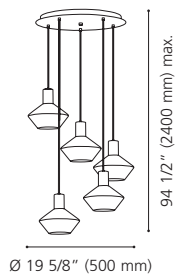

97425A

97424A

97425A PONZANO

Finish / Fini: Black Chrome / Chrome noir
Glass / Verre: Smoked / Fumé

Wattage: 5 x 60W E26 (Not included / Non incluses)

Canopy / Canopée:
1 1/8" (30 mm) x Ø 17 3/4" (450 mm)

97424A PONZANO

Finish / Fini: Black Chrome / Chrome noir
Glass / Verre: Smoked / Fumé

Wattage: 3 x 60W E26 (Not included / Non incluses)

Canopy / Canopée:
28" (710 mm) x 4 3/8" (110 mm) x 1 1/8" (30 mm)

97423A PONZANO

Finish / Fini: Black Chrome / Chrome noir
Glass / Verre: Smoked / Fumé

Wattage: 1 x 60W E26 (Not included / Non incluse)

Canopy / Canopée:
1" (25 mm) x Ø 4 1/2" (115 mm)