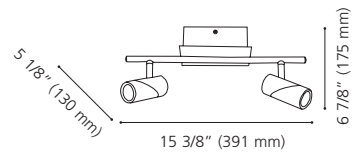

Wattage: 3 x 5W LED GU10 (Included / Incluses)

Lumens: 3 x 450 (1350) **Kelvin:** 3000K

Dimmable / Luminosité variable

Canopy / Canopée:

4 1/2" (115 mm) x 4 1/2" (115 mm) x 1/16" (1 mm)

LED

95435A

95436A