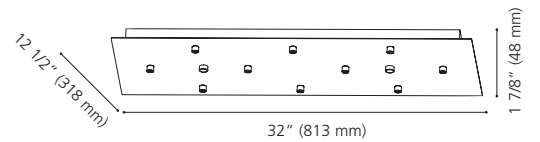

204105A 8L CANOPY

Finish / Fini: Black / Noir
Suitable for / Convient à: E26, GU10, G9, E12

204106A 10L CANOPY

Finish / Fini: Black / Noir
Suitable for / Convient à: E26, GU10, G9, E12

204107A 10L CANOPY

Finish / Fini: Black / Noir
Suitable for / Convient à: E26, GU10, G9, E12