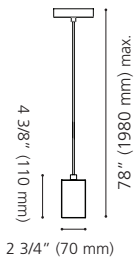

98615A

43597A PRESTWICK 3

Finish / Fini: Black with Grey Concrete /
Noir avec béton gris

Wattage: 1 x 60W E26 (Not Included / Non incluse)

Canopy / Canopée:
1" (25 mm) x Ø 4 1/2" (115 mm)

98615A ALOBRASE

Finish / Fini: Chrome / Chrome
Glass / Verre: Metallic Smoked / Fumé métallique

Wattage: 1 x 60W E26 (Not included / Non incluses)

Canopy / Canopée:
1" (25 mm) x Ø 4 1/2" (115 mm)

98614A ALOBRASE

Finish / Fini: Chrome / Chrome
Glass / Verre: Metallic Smoked / Fumé métallique

Wattage: 1 x 60W E26 (Not included / Non incluse)

Canopy / Canopée:
1" (25 mm) x Ø 4 1/2" (115 mm)