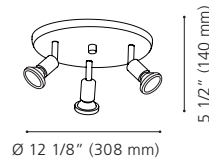

200396A

200778A BUZZ

Finish / Fini: Matte Nickel / Nickel mat

Wattage: 4 x 50W GU10 (Not included / Non incluses)

Canopy / Canopée:
7 3/8" (188 mm) x 5 1/8" (130 mm) x 5/8" (22 mm)

200396A BUZZ

Finish / Fini: Matte Nickel / Nickel mat

Wattage: 6 x 50W GU10 (Not included / Non incluses)

Canopy / Canopée:
5 1/2" (140 mm) x 4 1/2" (115 mm) x 1" (25 mm)

202376A BUZZ 2

Finish / Fini: Matte Nickel / Nickel mat

Wattage: 3 x 50W GU10 (Not included / Non incluses)

Canopy / Canopée:
7 7/8" (200 mm) x 1" (24 mm)