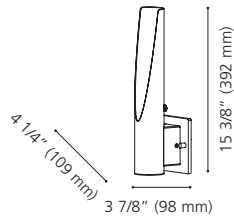

Canopy / Canopée:
 5 1/2" (140 mm) x 4 3/8" (110 mm) x 1" (25 mm)

LED

204027A

204028A

204027A BARBOTTO

Finish / Fini: White & Silver / Blanc et argent

Wattage: 1 x 10W LED GU10 (Not included / Non incluse)

Canopy / Canopée: