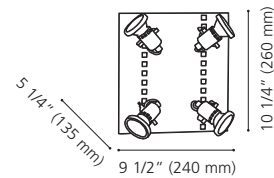

82242A FIZZ

Finish / Fini: Matte Nickel & Chrome /
Nickel mat et chrome

Wattage: 1 x 35W GU10 (Not included / Non incluse)

82245A FIZZ

Finish / Fini: Matte Nickel & Chrome /
Nickel mat et chrome

Wattage: 4 x 35W GU10 (Not included / Non incluses)

200374A LED CARIBA

Finish / Fini: Matte Nickel & Chrome /
Nickel mat & chrome

Glass / Verre: Satin / Satin

Wattage: 4 x 4.25W LED (Integrated / Intégré)

Lumens: 1360 **Kelvin:** 3000K

Dimmable / Luminosité variable

Canopy / Canopée:

1 5/8" (42 mm) x 5 1/2" (140 mm) x 4 1/2" (115 mm)

LED