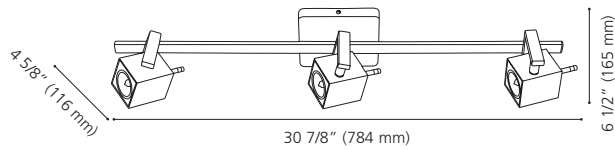

201252A

90524A MANAO

Finish / Fini: Chrome / Chrome

Wattage: 3 x 50W GU10 (Included / Incluses)

201252A NABAO

Finish / Fini: Chrome / Chrome

Glass / Verre: White & Chrome / Blanc et chrome

Wattage: 3 x 40W G9 (Not Included / Non incluses)

20771A RICCIO

Finish / Fini: Black & Chrome / Noir et chrome

Shade / Abat-jour: Black / Noir

Wattage: 3 x 50W GU10 (Not Included / Non incluses)