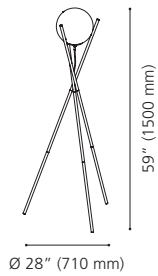

39594A SALVEZINAS

Finish / Fini: Black / Noir
Glass / Verre: White / Blanc

Wattage: 1 x 60W E26 (Not included / Non incluse)

39593A SALVEZINAS

Finish / Fini: Black / Noir
Glass / Verre: White / Blanc

Wattage: 1 x 40W E12 (Not included / Non incluse)