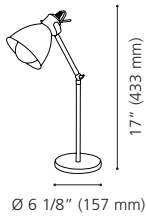

49086A

49097A

204085A

49086A PRIDDY-P

Finish / Fini: Pastel Apricot / Abricot pastel
Shade / Abat-jour: Pastel Apricot Metal / Métal pastel abricot

Wattage: 1 x 40W E26 (Not included / Non incluse)

49097A PRIDDY-P

Finish / Fini: Pastel Light Green / Pastel vert pâle
Shade / Abat-jour: Pastel Light Green Metal / Métal pastel vert pâle

Wattage: 1 x 40W E26 (Not included / Non incluse)

204085A PRIDDY-P

Finish / Fini: Pastel Light Blue / Pastel bleu pâle
Shade / Abat-jour: Pastel Light Blue Metal / Métal pastel bleu pâle

Wattage: 1 x 40W E26 (Not included / Non incluse)