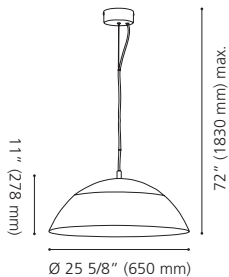

Wattage: 3 x 60W E26 (Not Included / Non incluses)

Canopy / Canopée:
 28" (710 mm) x 4 3/8" (110 mm) x 1 1/8" (29 mm)

39294A

39294A MARGHERA

Finish / Fini: Taupe / Taupe

Shade / Abat-jour: Taupe Metal & White Acrylic /
Métal taupe et acrylique blanc