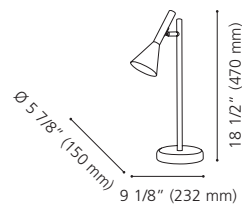

97805A

97805A CORTADERAS

Finish / Fini: Black / Noir
Shade / Abat-jour: Black & Gold Metal /
Métal noir et or

Wattage: 1 x 10W LED GU10 (Not included / Non incluse)

97806A CORTADERAS

Finish / Fini: Black / Noir
Shade / Abat-jour: Black & Gold Metal /
Métal noir et or

Wattage: 2 x 10W LED GU10 (Not included / Non incluses)