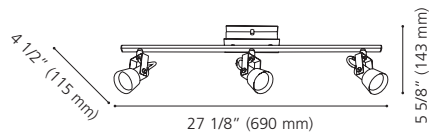

203247A

203222A TRILLO 1

Finish / Fini: Matte Nickel / Nickel mat

Wattage: 3 x 5W LED GU10 (Included / Incluses)
Lumens: 3 x 450 (1350) **Kelvin:** 3000K
Dimmable / Luminosité variable

Canopy / Canopée:
Ø 7 1/8" (180 mm) x 1" (25 mm)

LED

203246A TRILLO 1

Finish / Fini: Matte Nickel / Nickel mat

Wattage: 2 x 5W LED GU10 (Included / Incluses)
Lumens: 2 x 450 (900) **Kelvin:** 3000K
Dimmable / Luminosité variable

Canopy / Canopée:
5 3/8" (135 mm) x 4 1/2" (115 mm) x 1/16" (1 mm)

LED

203247A TRILLO 1

Finish / Fini: Matte Nickel / Nickel mat

Wattage: 3 x 5W LED GU10 (Included / Incluses)
Lumens: 3 x 450 (1350) **Kelvin:** 3000K
Dimmable / Luminosité variable

Canopy / Canopée:
5 3/8" (135 mm) x 4 1/2" (115 mm) x 1/16" (1 mm)

LED