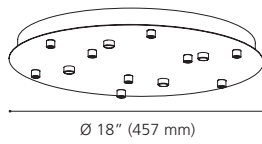

204102A

204101A 3L CANOPY

Finish / Fini: Black / Noir

Suitable for / Convient à: E26, GU10, G9, E12

204102A 9L CANOPY

Finish / Fini: Black / Noir

Suitable for / Convient à: E26, GU10, G9, E12

204103A 13L CANOPY

Finish / Fini: Black / Noir

Suitable for / Convient à: E26, GU10, G9, E12