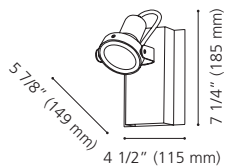

94649A

94646A

203208A

94646A NOVORIO 1

Finish / Fini: White / Blanc

Wattage: 1 x 35W GU10 (Not included / Non incluse)

94649A NOVORIO 1

Finish / Fini: White / Blanc

Wattage: 4 x 35W GU10 (Not included / Non incluse)

203208A NOVORIO 1

Finish / Fini: Black / Noir

Wattage: 1 x 35W GU10 (Not included / Non incluse)