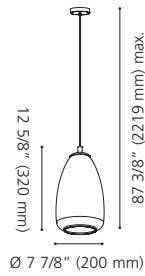

98614A

43597A PRESTWICK 3

Finish / Fini: Black with Grey Concrete /
Noir avec béton gris

Wattage: 1 x 60W E26 (Not Included / Non incluse)

Canopy / Canopée:
1" (25 mm) x Ø 4 1/2" (115 mm)

98615A ALOBRASE

Finish / Fini: Chrome / Chrome
Glass / Verre: Metallic Smoked / Fumé métallique

Wattage: 1 x 60W E26 (Not included / Non incluses)

Canopy / Canopée:
1" (25 mm) x Ø 4 1/2" (115 mm)

98614A ALOBRASE

Finish / Fini: Chrome / Chrome
Glass / Verre: Metallic Smoked / Fumé métallique

Wattage: 1 x 60W E26 (Not included / Non incluse)

Canopy / Canopée:
1" (25 mm) x Ø 4 1/2" (115 mm)