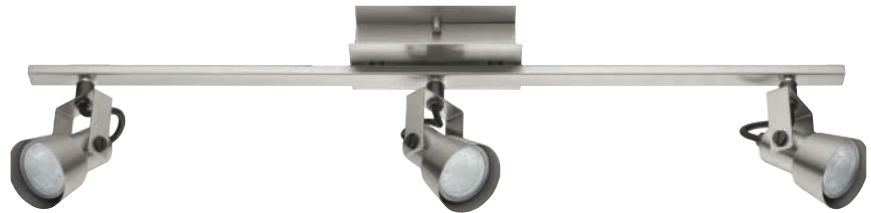

203247A

203222A TRILLO 1

Finish / Fini: Matte Nickel / Nickel mat

Wattage: 3 x 5W LED GU10 (Included / Incluses)
Lumens: 3 x 450 (1350) **Kelvin:** 3000K
Dimmable / Luminosité variable

Canopy / Canopée:
Ø 7 1/8" (180 mm) x 1" (25 mm)

LED

203246A TRILLO 1

Finish / Fini: Matte Nickel / Nickel mat

Wattage: 2 x 5W LED GU10 (Included / Incluses)
Lumens: 2 x 450 (900) **Kelvin:** 3000K
Dimmable / Luminosité variable

Canopy / Canopée:
5 3/8" (135 mm) x 4 1/2" (115 mm) x 1/16" (1 mm)

LED

203247A TRILLO 1

Finish / Fini: Matte Nickel / Nickel mat

Wattage: 3 x 5W LED GU10 (Included / Incluses)
Lumens: 3 x 450 (1350) **Kelvin:** 3000K
Dimmable / Luminosité variable

Canopy / Canopée:
5 3/8" (135 mm) x 4 1/2" (115 mm) x 1/16" (1 mm)

LED