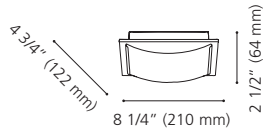

201467A

201467A WASAO

Finish / Fini: Matte Nickel / Nickel mat
Glass / Verre: White / Blanc

Wattage: 6.7W LED (Integrated / Intégré)
Lumens: 660 **Kelvin:** 3000K
Dimmable / Luminosité variable

Canopy / Canopée:
6 3/4" (172 mm) x 4 3/8" (110 mm) x 1 3/8" (36 mm)

LED

98095A MANFRIA

Finish / Fini: Black / Noir

Wattage: 10W LED (Integrated / Intégré)
Lumens: 830 **Kelvin:** 3000K
Not Dimmable / Luminosité non-variable

LED

204109A TRIGO 3

Finish / Fini: Stainless Steel / Acier inoxydable

Wattage: 1 x 40W E26 (Not included / Non incluse)