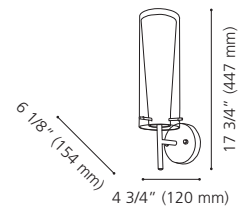

Wattage: 1 x 60W E26 (Not included / Non incluse)

Canopy / Canopée:
1" (25 mm) x Ø 4 1/2" (115 mm)

89832A

89833A

20435A

89832A PINTO

Finish / Fini: Chrome / Chrome

Glass / Verre: White & Clear / Blanc et clair

Wattage: 1 x 60W E26 (Not included / Non incluse)

Canopy / Canopée:
3/4" (19 mm) x Ø 4 3/4" (120 mm)

89833A PINTO

Finish / Fini: Chrome / Chrome

Glass / Verre: White & Clear / Blanc et clair

Wattage: 3 x 60W E26 (Not included / Non incluse)