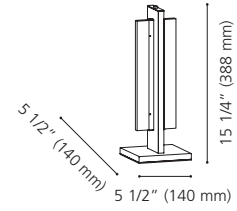

204362A SPADAFORA

Finish / Fini: Black / Noir

Diffuser / Diffuseur: Clear Acrylic / Acrylique clair

Wattage: 21.5W LED (Integrated / Intégré)

Lumens: 2150   **Kelvin:** 3000K

3-Step Touch Dimmer / Variateur tactile à 3 intensités

LED

204363A SPADAFORA

Finish / Fini: Black / Noir

Diffuser / Diffuseur: Clear Acrylic / Acrylique clair

Wattage: 13W LED (Integrated / Intégré)

Lumens: 1250   **Kelvin:** 3000K

3-Step Touch Dimmer / Variateur tactile à 3 intensités

LED