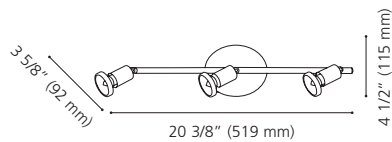

Canopy / Canopée:
Ø 5" (126 mm) x 1 1/8" (28 mm)

205137A TREMENDO

Finish / Fini: Black / Noir

Wattage: 4 x 10W LED GU10 (Not Included / Non incluses)

Canopy / Canopée:
Ø 5" (126 mm) x 1 1/8" (28 mm)

200399A