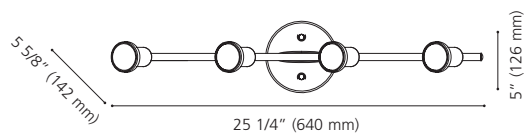

205142A TREMENDO

Finish / Fini: White / Blanc

Wattage: 2 x 10W LED GU10 (Not Included / Non incluses)

Canopy / Canopée:
Ø 5" (126 mm) x 1 1/8" (28 mm)

205139A TREMENDO

Finish / Fini: White / Blanc

Wattage: 3 x 10W LED GU10 (Not Included / Non incluses)

Canopy / Canopée:
Ø 5" (126 mm) x 1 1/8" (28 mm)

205141A TREMENDO

Finish / Fini: White / Blanc

Wattage: 4 x 10W LED GU10 (Not Included / Non incluses)

Canopy / Canopée:
Ø 5" (126 mm) x 1 1/8" (28 mm)