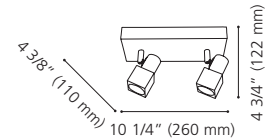

Dimmable / Luminosité variable

Canopy / Canopée:

23 5/8" (600 mm) x 4 3/8" (110 mm) x 1 3/8" (36 mm)

LED

200905A

200992A

200993A

200905A NOCERA