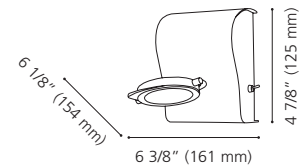

200378A

91877A

91635A

200378A TINNARI

Finish / Fini: Chrome / Chrome
Glass / Verre: Satin / Satin

Wattage: 4 x 6.1W (Integrated / Intégré)
Lumens: 2160 **Kelvin:** 3000K
Dimmable / Luminosité variable

LED

91635A TINNARI

Finish / Fini: Chrome / Chrome
Glass / Verre: Satin / Satin

Wattage: 4 x 6.1W (Integrated / Intégré)
Lumens: 2160 **Kelvin:** 3000K
Dimmable / Luminosité variable

LED

91877A OROTELLI

Finish / Fini: Chrome / Chrome
Glass / Verre: Satin / Satin

Wattage: 1 x 6.1W LED (Integrated / Intégré)
Lumens: 540 **Kelvin:** 3000K
Not Dimmable / Luminosité non-variable

LED