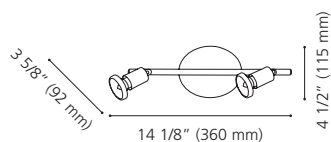

200397A

200399A BUZZ

Finish / Fini: Chrome / Chrome

Wattage: 3 x 50W GU10 (Not included / Non inclus)

Canopy / Canopée:

5 1/2" (140 mm) x 4 1/2" (115 mm) x 1" (25 mm)

200398A BUZZ

Finish / Fini: Chrome / Chrome

Wattage: 2 x 50W GU10 (Not included / Non inclus)

Canopy / Canopée:

5 1/2" (140 mm) x 4 1/2" (115 mm) x 1" (25 mm)

200397A BUZZ

Finish / Fini: Chrome / Chrome

Wattage: 1 x 50W GU10 (Not included / Non incluse)

Canopy / Canopée:

1" (25 mm) x Ø 4 1/2" (115 mm)