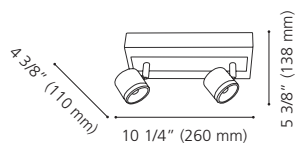

Canopy / Canopée:
4 1/2" (115 mm) x 4 1/2" (115 mm) x 1/16" (1 mm)

200419A

200419A CIOTTI

Finish / Fini: White & Chrome / Blanc et chrome

Wattage: 1 x 50W GU10 (Not Included / Non incluse)

201532A

94558A

94557A