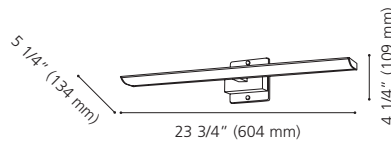

94612A TABIANO

Finish / Fini: Chrome / Chrome
Diffuser / Diffuseur: White Acrylic / Acrylique blanc

Wattage: 6.4W LED (Integrated / Intégré)
Lumens: 800   **Kelvin:** 3000K
Dimmable / Luminosité variable

Canopy / Canopée:
4 1/4" (109 mm) x 4 1/4" (109 mm) x 1 1/2" (37 mm)

94613A TABIANO

Finish / Fini: Chrome / Chrome
Diffuser / Diffuseur: White Acrylic / Acrylique blanc

Wattage: 9.6W LED (Integrated / Intégré)
Lumens: 1200   **Kelvin:** 3000K
Dimmable / Luminosité variable

Canopy / Canopée:
4 1/4" (109 mm) x 4 1/4" (109 mm) x 1 1/2" (37 mm)

202075A TABIANO

Finish / Fini: Matte Black / Noir mat
Diffuser / Diffuseur: White Acrylic / Acrylique blanc

Wattage: 9.6W LED (Integrated / Intégré)
Lumens: 1200   **Kelvin:** 3000K
Dimmable / Luminosité variable

Canopy / Canopée:
4 1/4" (109 mm) x 4 1/4" (109 mm) x 1 1/2" (37 mm)