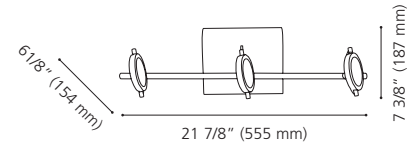

200275A

200276A OROTELLI

Finish / Fini: Chrome / Chrome
Glass / Verre: Satin / Satin

Wattage: 4 x 6.7W LED (Integrated / Intégré)
Lumens: 4 x 540 (2160)   **Kelvin:** 3000K
Dimmable / Luminosité variable

200275A OROTELLI

Finish / Fini: Chrome / Chrome
Glass / Verre: Satin / Satin

Wattage: 3 x 6.7W LED (Integrated / Intégré)
Lumens: 3 x 540 (1620)   **Kelvin:** 3000K
Dimmable / Luminosité variable

91879A OROTELLI

Finish / Fini: Chrome / Chrome
Glass / Verre: Satin / Satin

Wattage: 4 x 6.7W LED (Integrated / Intégré)
Lumens: 4 x 540 (2160)   **Kelvin:** 3000K
Dimmable / Luminosité variable