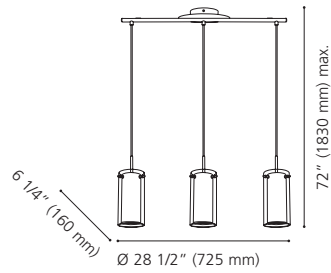

92845A

92846A

200284A

92845A TAROLO

Finish / Fini: Chrome / Chrome
Glass / Verre: Chrome Printed & Clear /
Imprimé chrome et clair

Wattage: 1 x 100W E26 (Not Included / Non incluse)

Canopy / Canopée:
1 1/4" (32 mm) x Ø 5" (126 mm)

92846A TAROLO

Finish / Fini: Chrome / Chrome
Glass / Verre: Chrome Printed & Clear /
Imprimé chrome et clair

Wattage: 3 x 100W E26 (Not Included / Non incluses)

Canopy / Canopée:
1 1/8" (30 mm) x Ø 4 5/8" (117 mm)

200284A PINTO 1

Finish / Fini: Chrome / Chrome
Glass / Verre: Clear / Clair

Wattage: 3 x 50W LED GU10 (Included / Incluses)

Canopy / Canopée:
1 1/8" (30 mm) x Ø 4 5/8" (117 mm)