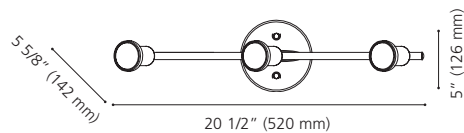

Canopy / Canopée:
 1" (25 mm) x Ø 4 1/2" (115 mm)

LED

205142A

205139A

205141A

205142A TREMENDO

Finish / Fini: White / Blanc

Wattage: 2 x 10W LED GU10 (Not Included / Non incluses)