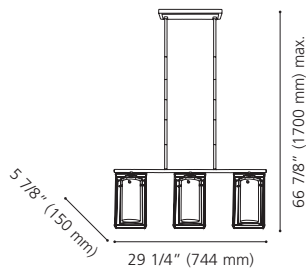

200845A

94377A LONCINO 1

Finish / Fini: Chrome / Chrome

Glass / Verre: White & Clear / Blanc et clair

Wattage: 1 x 60W E26 (Not Included / Non incluse)

Canopy / Canopée:

1" (25 mm) x Ø 4 3/4" (120 mm)

Rods / Tiges:

2 x 6" (152 mm), 2 x 9" (228 mm), 2 x 12" (305 mm)

94378A LONCINO 1

Finish / Fini: Chrome / Chrome

Glass / Verre: White & Clear / Blanc et clair

Wattage: 3 x 60W E26 (Not Included / Non incluse)

Canopy / Canopée:

11 7/8" (303 mm) x 4 3/8" (110 mm) x 1" (25 mm)

Rods / Tiges:

4 x 6" (152 mm), 4 x 9" (228 mm), 4 x 12" (305 mm)

200845A LONCINO 1

Finish / Fini: Nickel Nero / Nickel noir

Glass / Verre: White & Clear / Blanc et clair

Wattage: 1 x 60W E26 (Not Included / Non incluse)

Canopy / Canopée:

1" (25 mm) x Ø 4 3/4" (120 mm)

Rods / Tiges:

2 x 6" (152 mm), 2 x 9" (228 mm), 2 x 12" (305 mm)