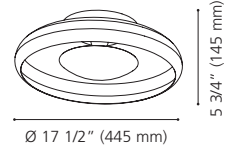

204893A OPTICA

Finish / Fini: Black / Noir
Glass / Verre: White / Blanc

Wattage: 2 x 25W LED E26
 (Not Included / Non includes)

32469A

Ø 14 1/4" (363 mm)

97557A

Ø 17 1/2" (445 mm)

204359A