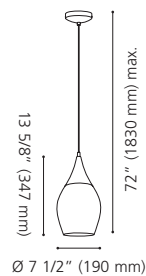

202429A NUVES

Finish / Fini: Matte Nickel / Nickel mat
Glass / Verre: Smoked Iridescent / Iridescente fumé

Wattage: 8W LED (Integrated / Intégré)
Lumens: 660   **Kelvin:** 3000K
Dimmable / Luminosité variable

Canopy / Canopée:
1 5/8" (40 mm) x Ø 4 3/4" (120 mm)

LED