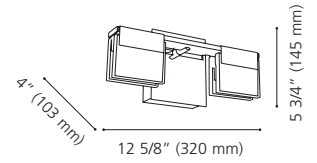

203963A

203962A VENTE

Finish / Fini: Matte Black / Noir mat
Shade / Abat-jour: Satin Acrylic / Acrylique satin

Wattage: 16W LED (Integrated / Intégré)
Lumens: 1510 **Kelvin:** 3000K
Dimmable / Luminosité variable

Canopy / Canopée:
5 3/8" (135 mm) x 4 1/2" (115 mm) x 1 3/4" (45 mm)

203963A VENTE

Finish / Fini: Matte Black / Noir mat
Shade / Abat-jour: Satin Acrylic / Acrylique satin

Wattage: 22W LED (Integrated / Intégré)
Lumens: 2265 **Kelvin:** 3000K
Dimmable / Luminosité variable

Canopy / Canopée:
5 3/8" (135 mm) x 4 1/2" (115 mm) x 1 3/4" (45 mm)

203964A VENTE

Finish / Fini: Matte Black / Noir mat
Shade / Abat-jour: Satin Acrylic / Acrylique satin

Wattage: 29W LED (Integrated / Intégré)
Lumens: 3020 **Kelvin:** 3000K
Dimmable / Luminosité variable

Canopy / Canopée:
5 3/8" (135 mm) x 4 1/2" (115 mm) x 1 3/4" (45 mm)