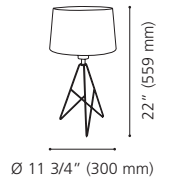

Ø 11 3/4" (300 mm)

39232A CAMPORALE

Finish / Fini: Chrome / Chrome

Shade / Abat-jour: White Fabric / Tissu blanc

Wattage: 1 x 12W LED E26 (Trilight / Trois intensités)
(Not included / Non incluse)

39179A CAMPORALE

Finish / Fini: Gold / Or

Shade / Abat-jour: Black & Gold Fabric / Tissu noir et or

Wattage: 1 x 12W LED E26 (Trilight / Trois intensités)
(Not included / Non incluse)

39181A CAMPORALE

Finish / Fini: Chrome / Chrome

Shade / Abat-jour: White Fabric / Tissu blanc

Wattage: 1 x 12W LED E26 (Trilight / Trois intensités)
(Not included / Non incluse)