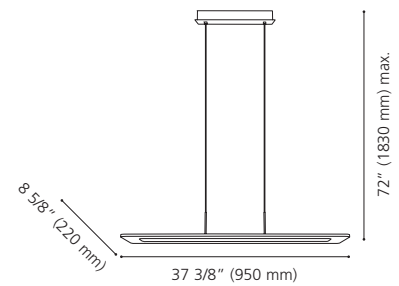

202385A MANRESA

Finish / Fini: Matte Nickel / Nickel mat
Shade / Abat-jour: Satin Acrylic / Acrylique satin

Wattage: 31.5W LED (Integrated / Intégré)
Lumens: 3200   **Kelvin:** 3000K
Dimmable / Luminosité variable

Canopy / Canopée:
12 5/8" (320 mm) x 4 3/8" (110 mm) x 1 5/8" (40 mm)