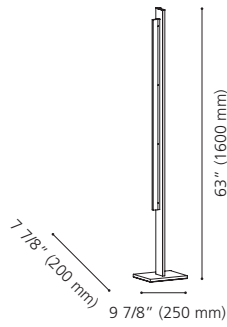

204363A

204362A SPADAFORA

Finish / Fini: Black / Noir

Diffuser / Diffuseur: Clear Acrylic / Acrylique clair

Wattage: 21.5W LED (Integrated / Intégré)

Lumens: 2150   **Kelvin:** 3000K

3-Step Touch Dimmer / Variateur tactile à 3 intensités

LED

204363A SPADAFORA

Finish / Fini: Black / Noir

Diffuser / Diffuseur: Clear Acrylic / Acrylique clair

Wattage: 13W LED (Integrated / Intégré)

Lumens: 1250   **Kelvin:** 3000K

3-Step Touch Dimmer / Variateur tactile à 3 intensités

LED