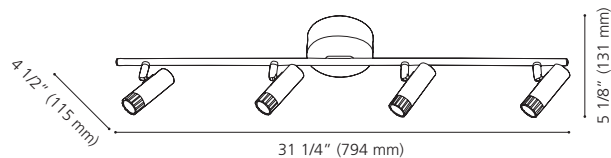

93812A

93811A LIANELLO

Finish / Fini: White & Chrome / Blanc et chrome

Wattage: 3 x 4.4W LED (Integrated / Intégré)
Lumens: 3 x 440 (1320) **Kelvin:** 3000K
Dimmable / Luminosité variable

Canopy / Canopée:
1 3/4" (45 mm) x Ø 4 1/2" (115 mm)

LED

93812A LIANELLO

Finish / Fini: White & Chrome / Blanc et chrome

Wattage: 4 x 4.4W LED (Integrated / Intégré)
Lumens: 4 x 440 (1760) **Kelvin:** 3000K
Dimmable / Luminosité variable

Canopy / Canopée:
1 3/4" (45 mm) x Ø 4 1/2" (115 mm)

LED

93808A LIANELLO

Finish / Fini: White & Chrome / Blanc et chrome

Wattage: 1 x 4.4W LED (Integrated / Intégré)
Lumens: 440 **Kelvin:** 3000K
Not Dimmable / Luminosité non-variable

Canopy / Canopée:
1" (25 mm) x Ø 4 1/2" (115 mm)

LED