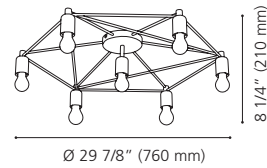

97904A

97895A STAITI

Finish / Fini: Black / Noir

Shade / Abat-jour: Black & Gold Fabric / Tissu noir et or

Wattage: 7 x 60W E26 (Not included / Non incluses)

Canopy / Canopée:
1" (25 mm) x Ø 5 1/2" (140 mm)