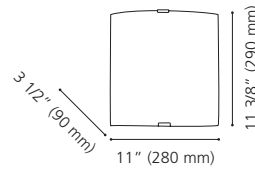

84026A

84028A GRAFIK

Finish / Fini: Chrome / Chrome
Glass / Verre: Satin / Satin

Wattage: 1 x 100W E26 (Not included / Non incluse)

84026A GRAFIK

Finish / Fini: Chrome / Chrome
Glass / Verre: Satin / Satin

Wattage: 1 x 100W E26 (Not included / Non incluse)

90463A GRAFIK

Finish / Fini: Chrome / Chrome
Glass / Verre: Satin / Satin

Wattage: 2 x 100W E26 (Not included / Non incluse)