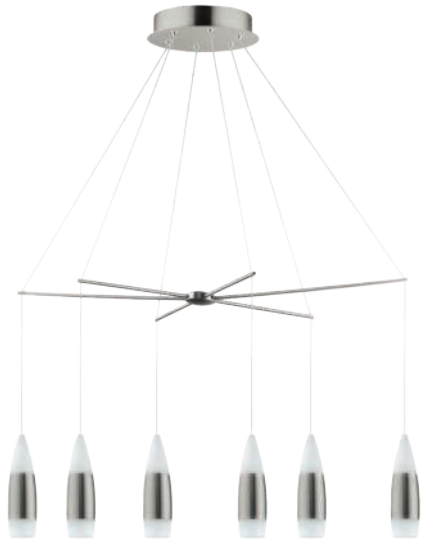

39326A

39326A SANTIGA

Finish / Fini: Matte Nickel / Nickel mat
Shade / Abat-jour: White Acrylic / Acrylique blanc

Wattage: 44.5W LED (Integrated / Intégré)
Lumens: 4440 **Kelvin:** 3000K
Dimmable / Luminosité variable

Canopy / Canopée:
1 5/8" (40 mm) x Ø 7 1/4" (185 mm)

LED

39327A SANTIGA

Finish / Fini: Matte Nickel / Nickel mat
Shade / Abat-jour: White Acrylic / Acrylique blanc

Wattage: 74W LED (Integrated / Intégré)
Lumens: 7400 **Kelvin:** 3000K
Dimmable / Luminosité variable

Canopy / Canopée:
11 3/4" (300 mm) x 7 7/8" (200 mm) x 2" (50 mm)

LED