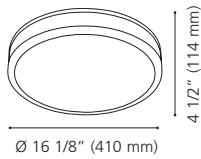

1" (25 mm) x Ø 4 3/4" (120 mm)

204336A MAROJALES

Finish / Fini: Brushed Gold / Or brossé

Glass / Verre: Clear / Clair

Wattage: 2 x 40W E26 (Not included / Non incluses)

Canopy / Canopée:

1" (25 mm) x Ø 4 3/4" (120 mm)

204338A MAROJALES

Finish / Fini: Black / Noir

Glass / Verre: Clear / Clair

Wattage: 2 x 40W E26 (Not included / Non incluses)

Canopy / Canopée:

1" (25 mm) x Ø 4 3/4" (120 mm)

95684A

87328A