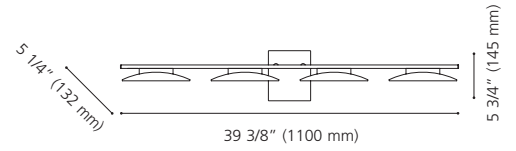

204044A METRASS 3

Finish / Fini: Black / Noir
Shade / Abat-jour: Satin Acrylic / Acrylique satin

Wattage: 21.8W LED (Integrated / Intégré)
Lumens: 2220   **Kelvin:** 3000K   **CRI:** >90
Dimmable / Luminosité variable

Canopy / Canopée:
5 3/8" (135 mm) x 4 1/2" (115 mm) x 1 3/4" (45 mm)

204047A METRASS 3

Finish / Fini: Black / Noir
Shade / Abat-jour: Satin Acrylic / Acrylique satin

Wattage: 28W LED (Integrated / Intégré)
Lumens: 2960   **Kelvin:** 3000K   **CRI:** >90
Dimmable / Luminosité variable

Canopy / Canopée:
5 3/8" (135 mm) x 4 1/2" (115 mm) x 1 3/4" (45 mm)