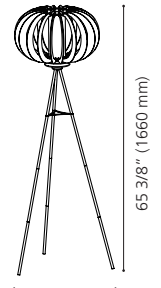

Wattage: 1 x 60W E26 (Not included / Non incluse)

96703A

Ø 7 1/2" (190 mm)

202121A

Ø 11 3/4" (300 mm)

96764A

Ø 30 1/8" (765 mm)

96703A ATENZA