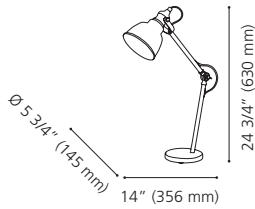

203517A

203516A THORNFORD

Finish / Fini: Matte Black & Chrome / Noir mat et chrome
Shade / Abat-jour: Matte Black & White Metal / Métal noir mat et blanc

Wattage: 1 x 60W E26 (Not included / Non incluse)

203517A THORNFORD

Finish / Fini: Matte Black & Chrome / Noir mat et chrome
Shade / Abat-jour: Matte Black & White Metal / Métal noir mat et blanc

Wattage: 1 x 60W E26 (Not included / Non incluse)

204967A SONRESA

Finish / Fini: Matte Black & Chrome / Noir mat et chrome
Shade / Abat-jour: Matte Black & White Metal / Métal noir mat et blanc

Wattage: 1 x 60W E26 (Not included / Non incluse)