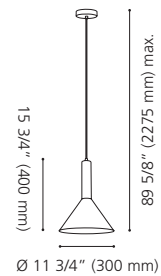

62985A CANALELLO

Finish / Fini: Matte Black / Noir mat
Shade / Abat-jour: Matte Black & White Metal /
Métal noir mat et blanc

Wattage: 1 x 60W E26 (Not included / Non incluse)

Canopy / Canopée:
1" (25 mm) x Ø 4 1/2" (115 mm)

62992A CANALELLO

Finish / Fini: Matte Black / Noir mat
Shade / Abat-jour: Matte Black & White Metal /
Métal noir mat et blanc

Wattage: 1 x 60W E26 (Not included / Non incluse)

Canopy / Canopée:
1" (25 mm) x Ø 4 1/2" (115 mm)

62998A CANALELLO

Finish / Fini: Matte Black / Noir mat
Shade / Abat-jour: Matte Black & White Metal /
Métal noir mat et blanc

Wattage: 1 x 60W E26 (Not included / Non incluse)

Canopy / Canopée:
1" (25 mm) x Ø 4 1/2" (115 mm)