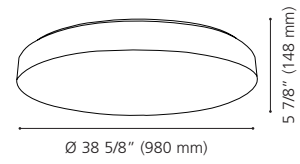

200897A

200899A BERAMO

Finish / Fini: White / Blanc

Shade / Abat-jour: White Acrylic / Acrylique blanc

Wattage: 67W LED (Integrated / Intégré)

Lumens: 7200 Kelvin: 3000K

Dimmable / Luminosité variable

LED

200897A BERAMO

Finish / Fini: White / Blanc

Shade / Abat-jour: White Acrylic / Acrylique blanc

Wattage: 36W LED (Integrated / Intégré)

Lumens: 3840 Kelvin: 3000K

Dimmable / Luminosité variable

LED