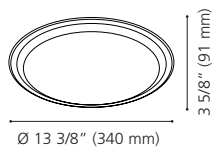

202149A

202149A COMPETA 2

Finish / Fini: White / Blanc

Shade / Abat-jour: White, Silver & Clear Acrylic /
Acrylique blanc, argent et clair

Wattage: 23W LED (Integrated / Intégré)

Lumens: 2000   **Kelvin:** 3000K   **CRI:** > 80
Dimmable / Luminosité variable

LED

202152A COMPETA 2

Finish / Fini: White / Blanc

Shade / Abat-jour: White, Silver & Clear Acrylic /
Acrylique blanc, argent et clair

Wattage: 23W LED (Integrated / Intégré)

Lumens: 2000   **Kelvin:** 3000K   **CRI:** > 80
Dimmable / Luminosité variable

LED

202156A ALBEDO LED

Finish / Fini: White / Blanc

Glass / Verre: White & Satin / Blanc et satin

Wattage: 13W LED (Integrated / Intégré)

Lumens: 1050   **Kelvin:** 3000K   **CRI:** > 80
Dimmable / Luminosité variable

LED