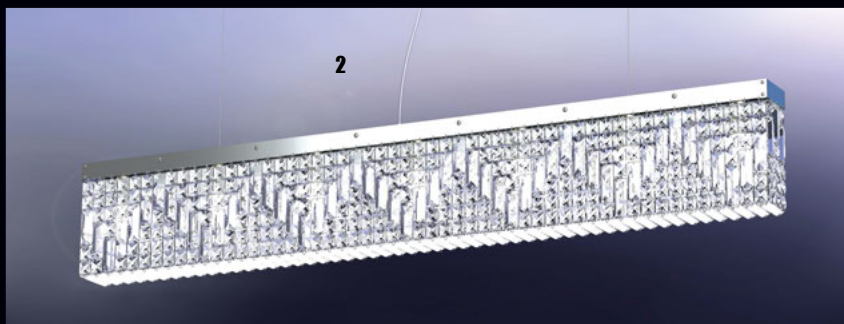

1 HL 6-1609/7/130
Gold

L 128 cm
B 9 cm
H 21 cm
GesH 30-170 cm
7xE14 max.40 W
Asfour Crystal

2 HL 6-1609/7/130
Chrom

L 128 cm
B 9 cm
H 21 cm
GesH 30-170 cm
7xE14 max.40 W
Asfour Crystal

3 HL 6-1609/5/90
Gold

L 90 cm
B 9 cm
H 21 cm
GesH 30-170 cm
5xE14 max.40 W
Asfour Crystal

4 HL 6-1609/3/50
Gold

L 51 cm
B 9 cm
H 21 cm
GesH 30-170 cm
3xE14 max.40 W
Asfour Crystal

o.Abb. HL 6-1609/5/90
Chrom

o.Abb. HL 6-1609/3/50
Chrom

Items available in chrom-plated or gold-plated
with several crystal colour variations.
Examples are shown on page 11.

orion