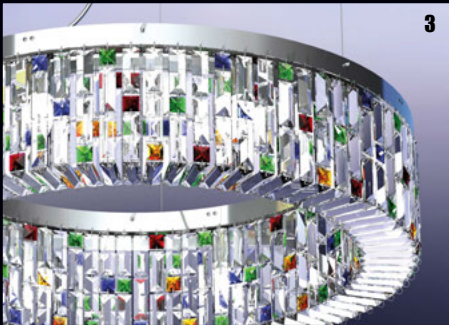

Examples in chrom-plated or gold-plated with several crystal colour variations.

1 - 2 Standard

3 Crystal G coloured

4 Crystal G blue

5 Crystal H black

6 Crystal H topaz

7 Crystal I black

8 Crystal J black/red

9 Crystal K green

orion