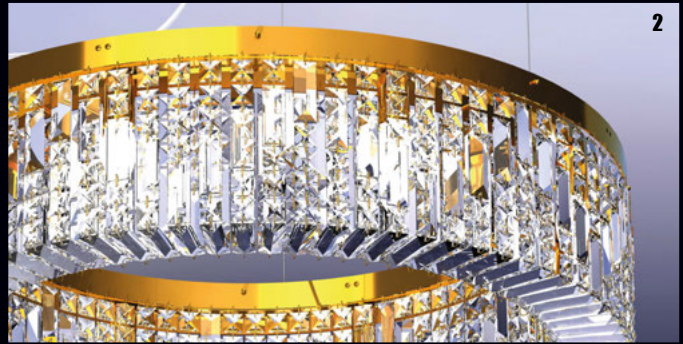

Examples in chrom-plated or gold-plated with several crystal colour variations.

1 - 2 Standard

3 Crystal G coloured

4 Crystal G blue

5 Crystal H black

6 Crystal H topaz

7 Crystal I black

8 Crystal J black/red

9 Crystal K green

orion