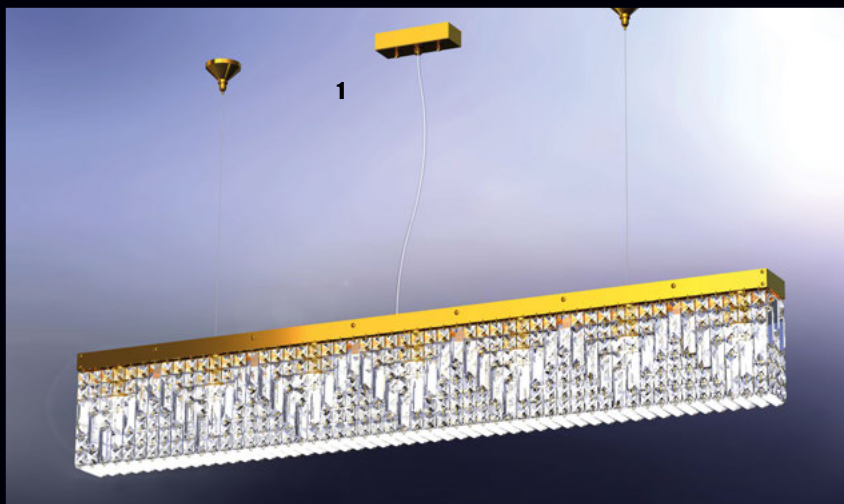

1 HL 6-1609/7/130
Gold

L 128 cm
B 9 cm
H 21 cm
GesH 30-170 cm
7xE14 max.40 W
Asfour Crystal

2 HL 6-1609/7/130
Chrom

L 128 cm
B 9 cm
H 21 cm
GesH 30-170 cm
7xE14 max.40 W
Asfour Crystal

3 HL 6-1609/5/90
Gold

L 90 cm
B 9 cm
H 21 cm
GesH 30-170 cm
5xE14 max.40 W
Asfour Crystal

4 HL 6-1609/3/50
Gold

L 51 cm
B 9 cm
H 21 cm
GesH 30-170 cm
3xE14 max.40 W
Asfour Crystal

o.Abb. HL 6-1609/5/90
Chrom

o.Abb. HL 6-1609/3/50
Chrom

Items available in chrom-plated or gold-plated
with several crystal colour variations.
Examples are shown on page 11.

orion