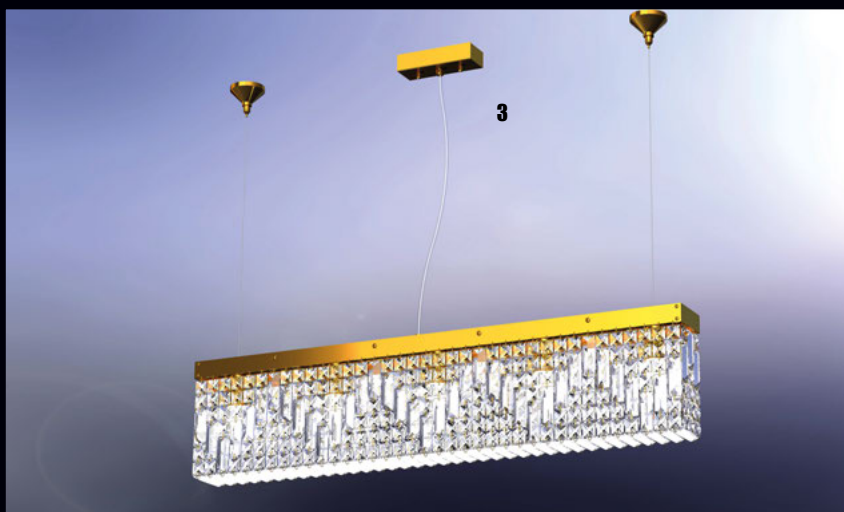

1 HL 6-1609/7/130
Gold

L 128 cm
B 9 cm
H 21 cm
GesH 30-170 cm
7xE14 max.40 W
Asfour Crystal

2 HL 6-1609/7/130
Chrom

L 128 cm
B 9 cm
H 21 cm
GesH 30-170 cm
7xE14 max.40 W
Asfour Crystal

3 HL 6-1609/5/90
Gold

L 90 cm
B 9 cm
H 21 cm
GesH 30-170 cm
5xE14 max.40 W
Asfour Crystal

4 HL 6-1609/3/50
Gold

L 51 cm
B 9 cm
H 21 cm
GesH 30-170 cm
3xE14 max.40 W
Asfour Crystal

o.Abb. HL 6-1609/5/90
Chrom

o.Abb. HL 6-1609/3/50
Chrom

Items available in chrom-plated or gold-plated
with several crystal colour variations.
Examples are shown on page 11.

orion