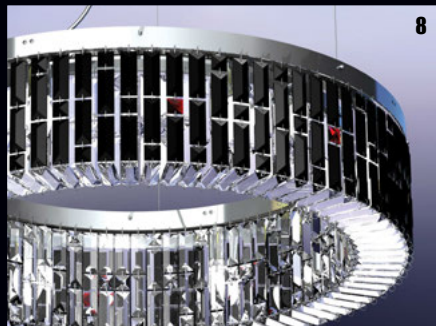

Examples in chrom-plated or gold-plated with several crystal colour variations.

1 - 2 Standard

3 Crystal G coloured

4 Crystal G blue

5 Crystal H black

6 Crystal H topaz

7 Crystal I black

8 Crystal J black/red

9 Crystal K green

orion