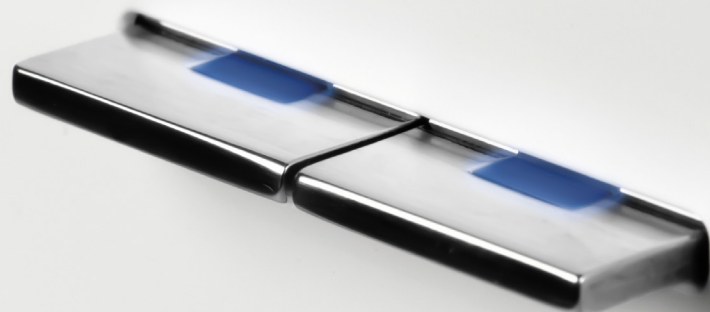

chopin
meet the maestro

| **basalte**

single, black aluminium lever with LED
brushed dark grey

VIRTUOSO AND CLASSY

Chopin's front cover comes in all Basalte luxury finishes allowing a **consistent and minimalist look**.

Made in Belgium to the high standards for which Basalte products are known, Chopin is precision-machined from one piece and **carefully assembled by hand.**

Its fine mechanics are supremely durable and, despite miniature construction, stand the test of time.

single, black aluminium lever with LED
brushed brass

RESOLUTE

High-quality fixture of the levers is assured by uncompromising engineering standards.

double, chromed levers with LED
satin white

Chopin collection

Choose your configuration

Chopin is available as a 1- or 2-gang cover and can be combined with a socket outlet.

Choose your finish

Chopin's front cover comes in all basalte luxury finishes.

Choose your levers