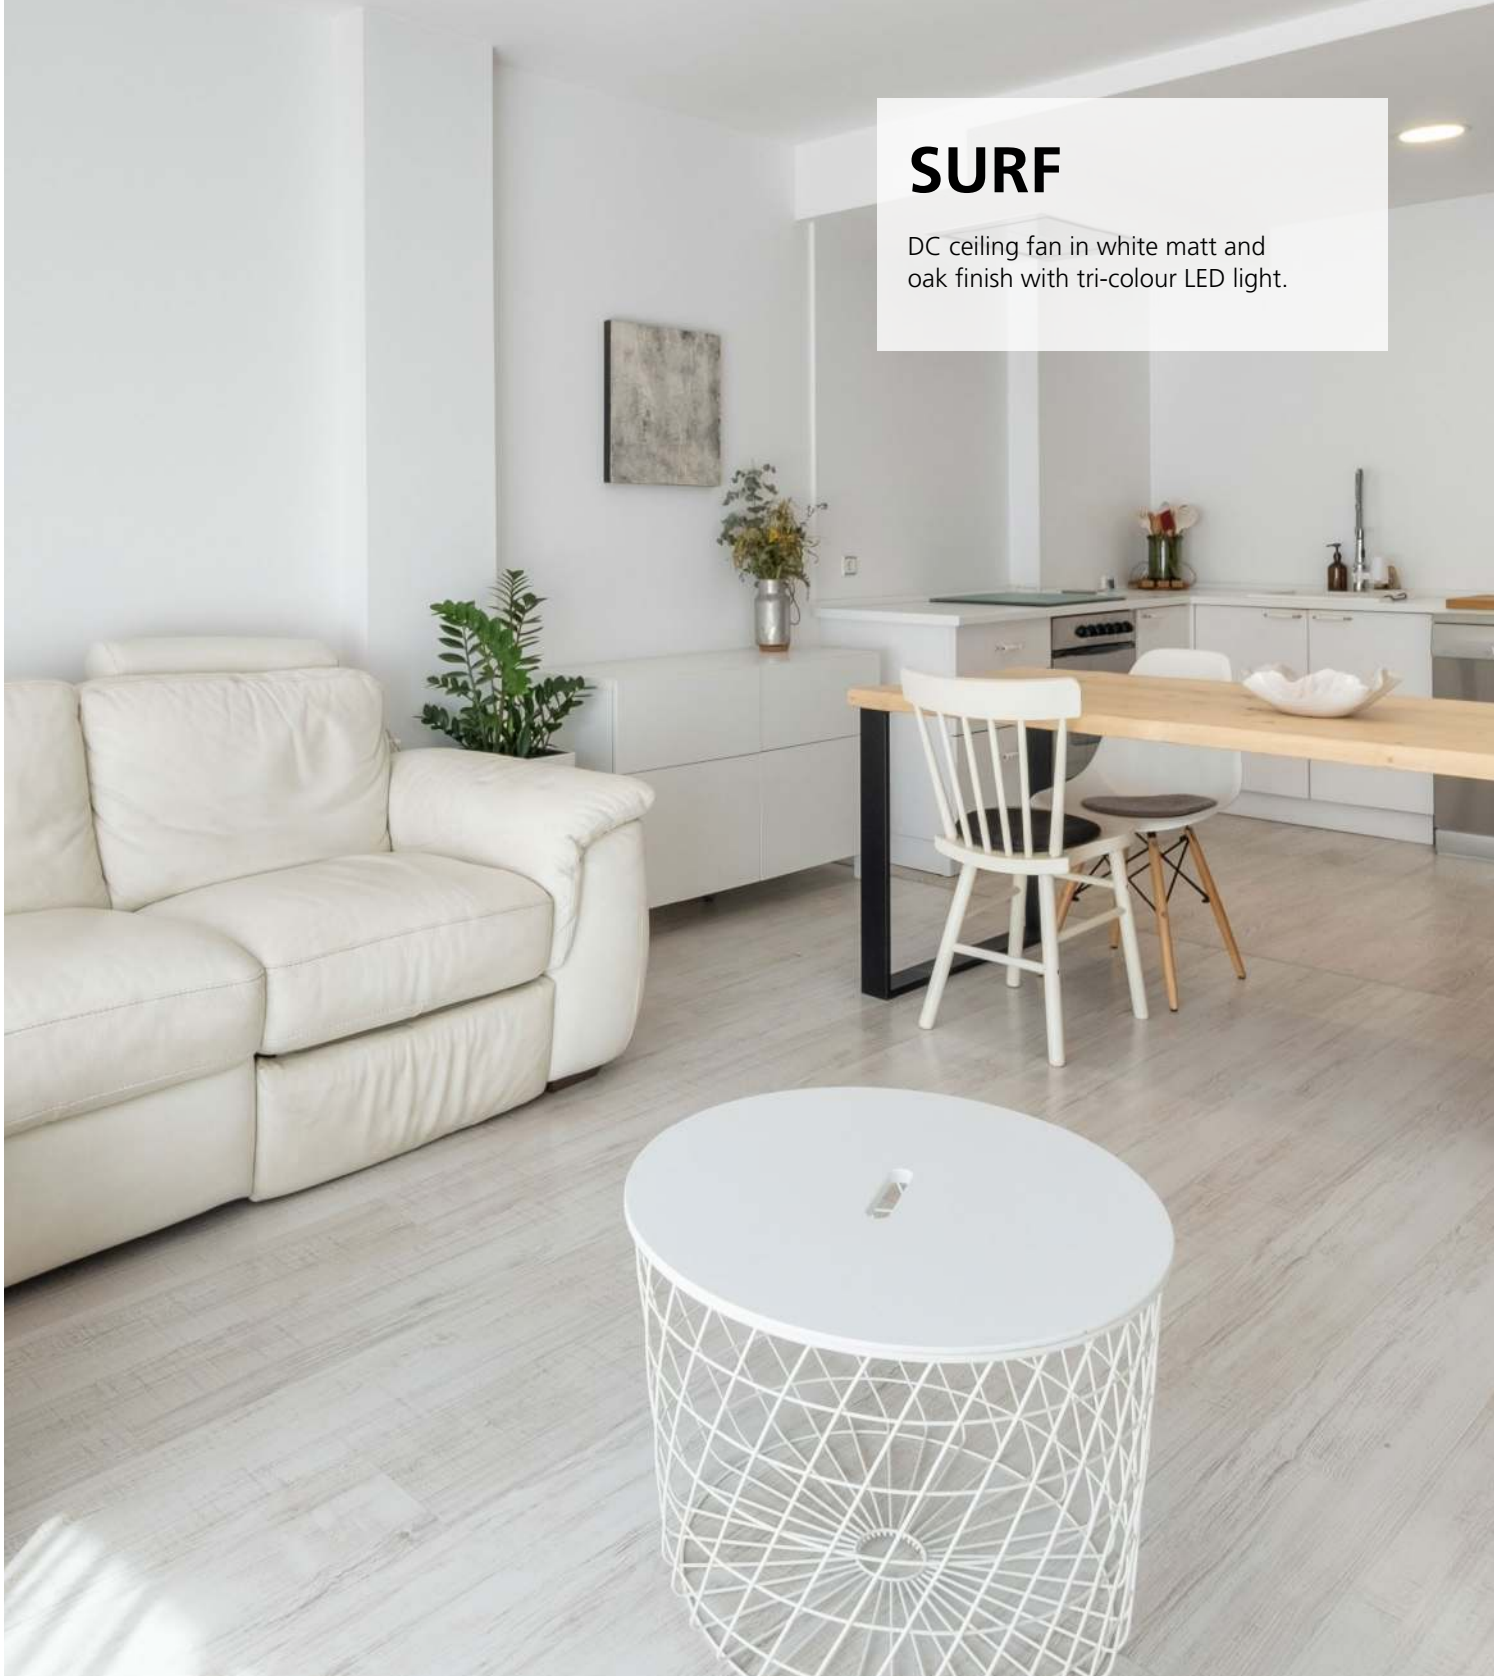

	Compatible	Page
Light Kit	No	N/A
Remote Kit	No	N/A

SURF

DC ceiling fan in white matt and oak finish with tri-colour LED light.

SURF

Dc ceiling fan in white matt and oak finish.

SURF TIMBER 60

Ø 60" / 1520 mm