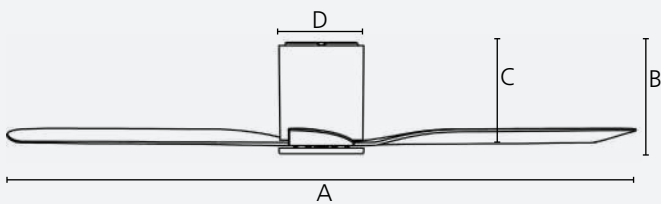

Dimensions

	mm	inches
A	1320	52.0
B	252	9.9
C	215	8.4
D	180	7.1

Airflow

Speed	RPM	m ³ /h
1	70	2,894
2	105	4,860
3	140	6,690
4	170	8,740
5	200	10,100
6	230	12,640

Optional accessories Compatible Page

Extension Rods No N/A