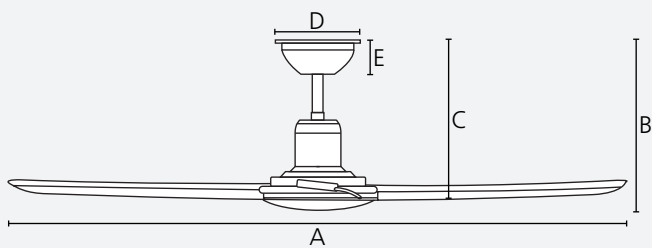

Construct

Mode

30min/
1/2/4/8

Use

Quick
connect

Reversible

Dimensions

	mm	inches
A	1520	60.0
B	295	11.6
C	295	11.6
D	158	6.2
E	73	2.9