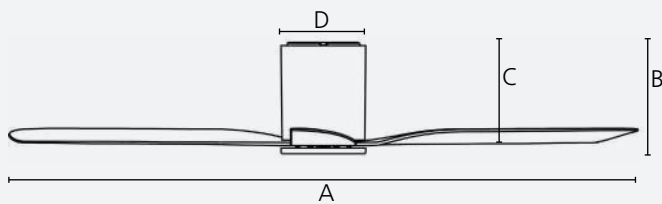

Dimensions

	mm	inches
A	1320	52.0
B	235	9.3
C	215	8.4
D	180	7.1

Airflow

Speed	RPM	m³/h
1	70	2,894
2	105	4,860
3	140	6,690
4	170	8,740
5	200	10,100
6	230	12,640

Optional accessories   Compatible   Page

Extension Rods	No	N/A
Smart Compatible	No	N/A
Angle Canopy	No	N/A

Compatible   Page

Light Kit	No	N/A
Remote Kit	No	N/A