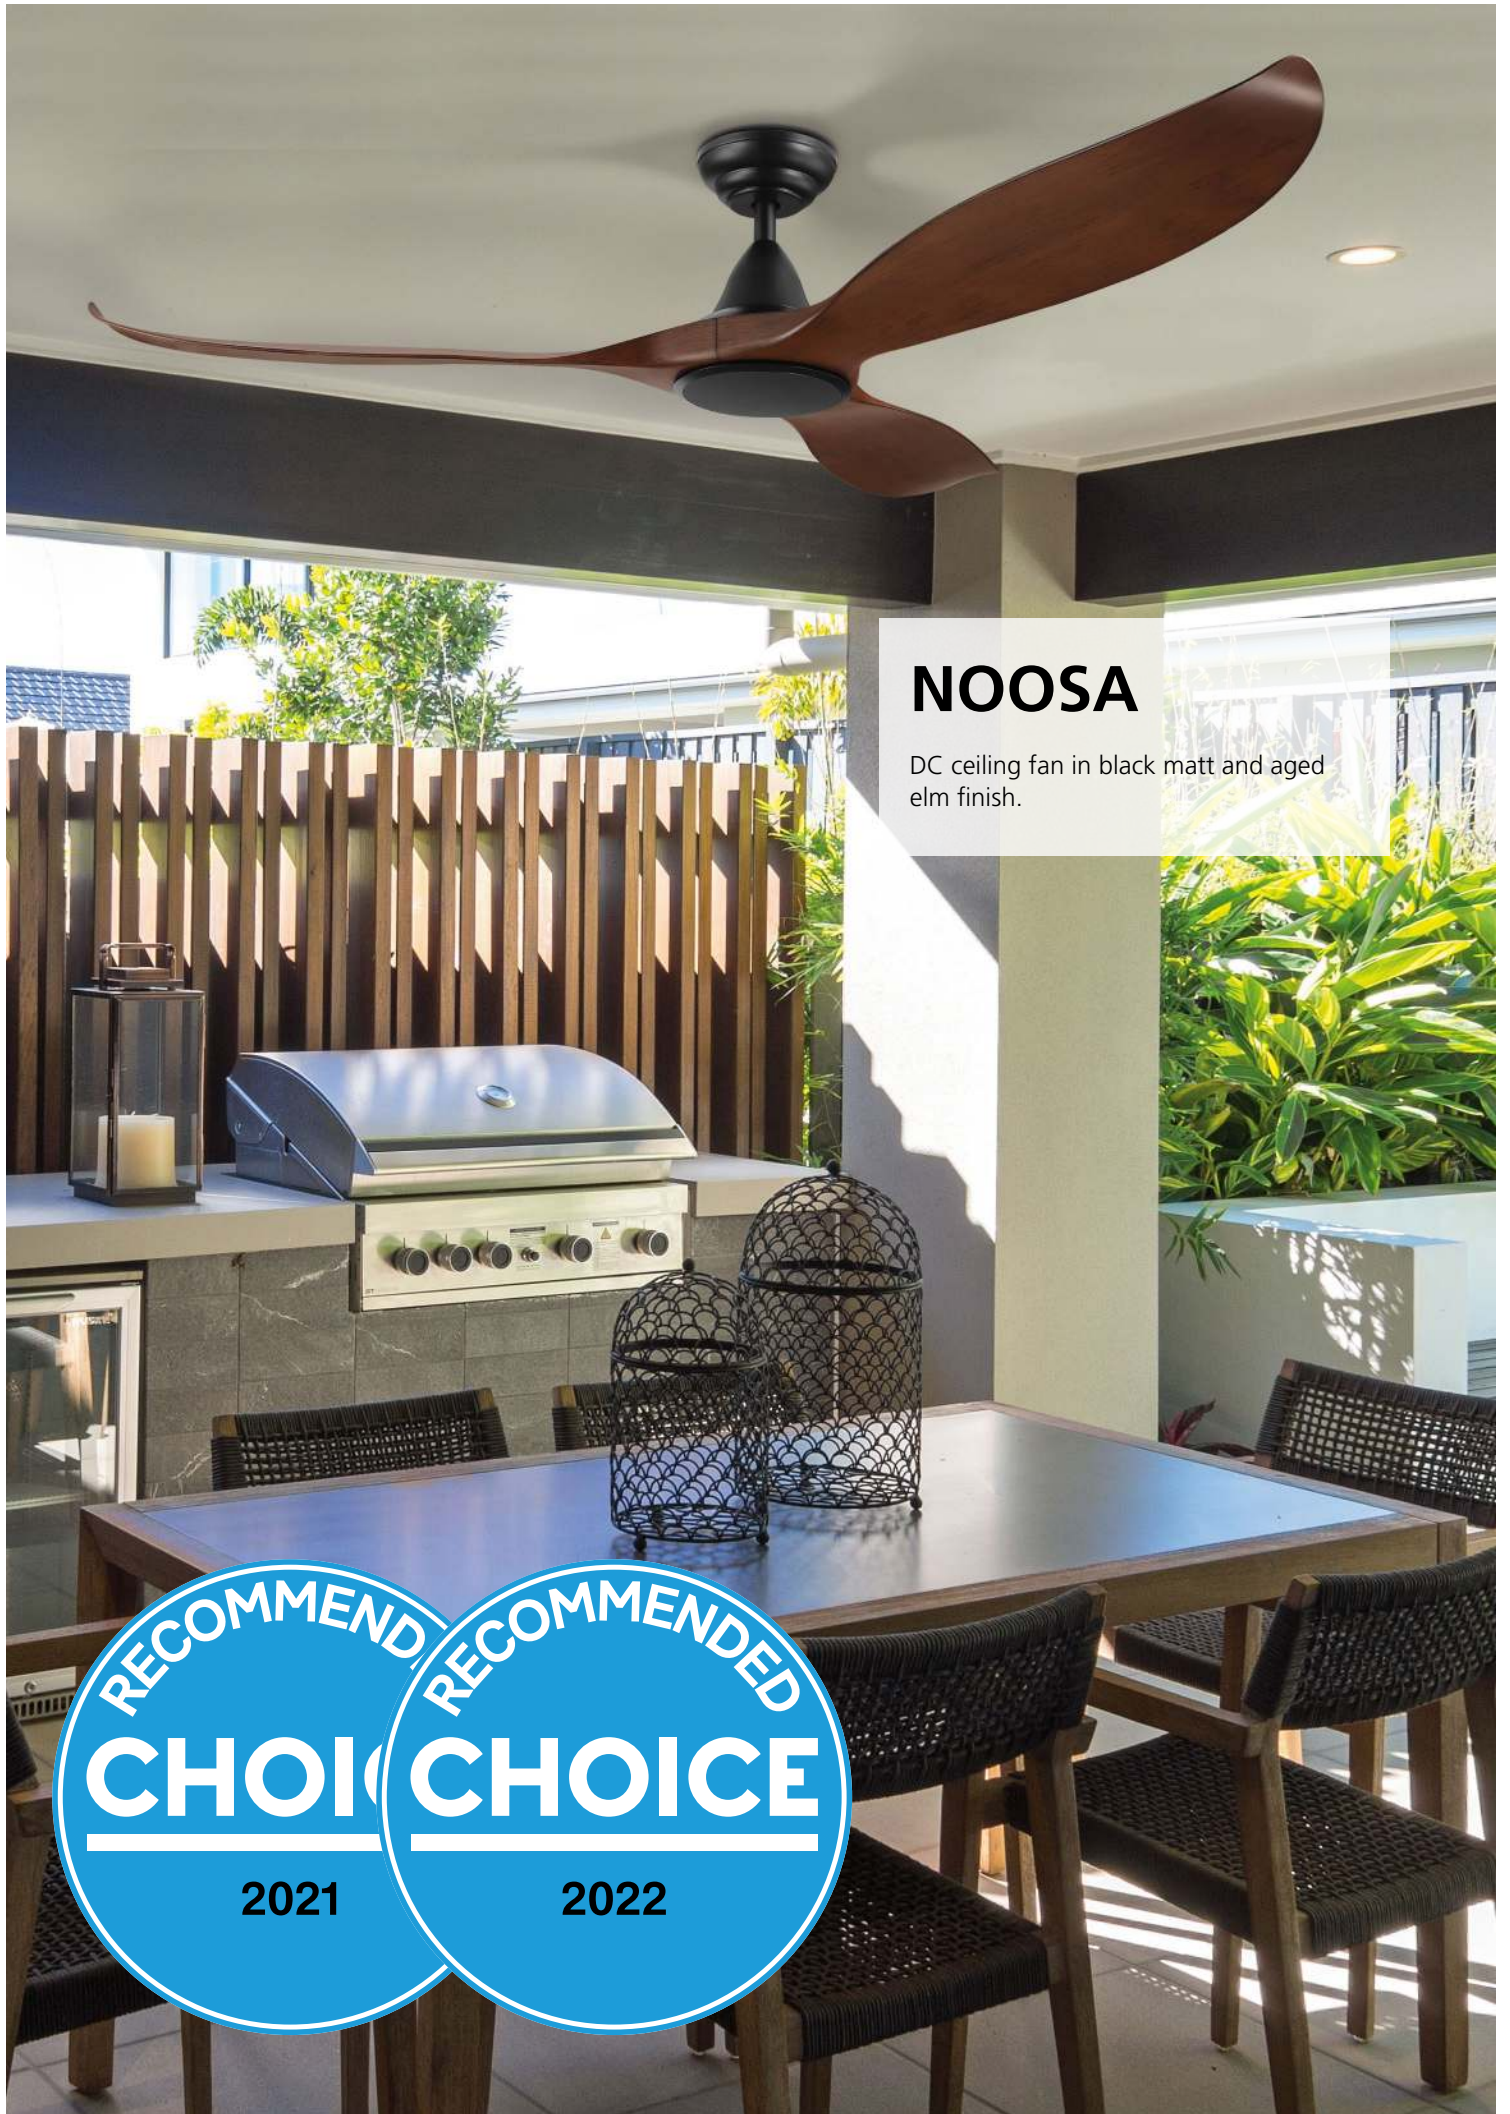

NOOSA

DC ceiling fan in black matt and aged elm finish.