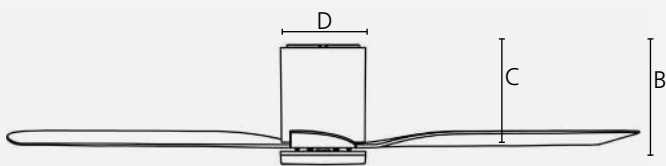

15W

1750lm

Dimmable

2/8 h

Quick connect

Reversible

Dimensions

	mm	inches
A	1120	44.0
B	258	10.2
C	229	9.0
D	189	7.4