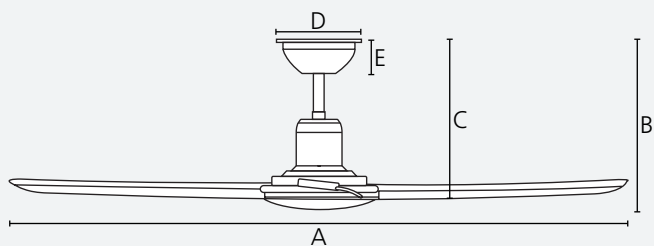

	mm	inches
A	1168	46.0
B	295	11.6
C	285	11.2
D	170	6.7
E	50	2.0

Airflow

Speed	RPM	m ³ /h
night mode	62	3,230
1	89	5,780
2	110	7,390
3	140	9,530
4	167	11,420
5	200	14,620

Optional accessories	Compatible	Page
Extension Rods	Yes	Page 146
Smart Compatible	Yes	Page 143
Angle Canopy	Yes	Page 144