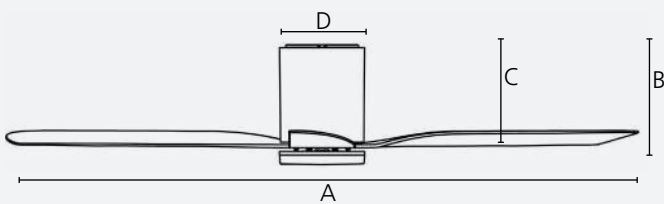

6 speed

Construct

Suitability

30min/
1/2/4/8h

Quick connect

Reversible

Dimensions

	mm	inches
A	1120	44.0
B	234	9.2
C	229	9.0
D	189	7.4