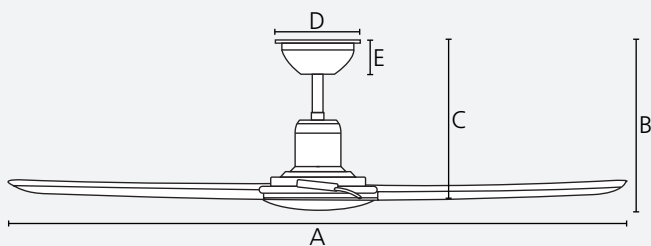

Quick connect

Reversible

Dimensions

	mm	inches
A	1320	52.0
B	378	14.9
C	297	11.7
D	142	5.6
E	55.7	2.2

Airflow

Speed	RPM	m ³ /h
night mode	65	2,625
1	95	4,500
2	125	5,815
3	155	7,880
4	185	9,110
5	220	10,820