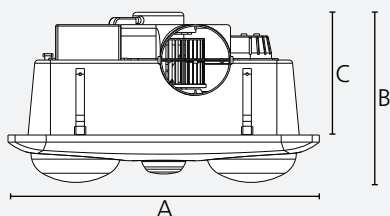

Dimensions

	mm	inches
A	500	19.7
B	213	8.4
C	206	8.1

Attention: Minimum ceiling cavity height of 250mm required for installation.

Airflow

Speed	max. Watts	m³/h	m³/h/W
1	55	550	10