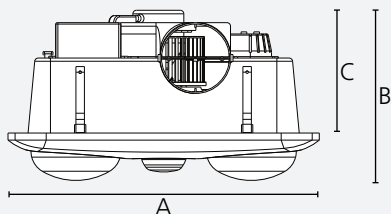

Dimensions

	mm	inches
A	480	18.9
B	260	10.2
C	202	8.0

Attention: Minimum ceiling cavity height of 250mm required for installation.

Airflow

Speed	max. Watts	m³/h	m³/h/W
1	40	460	11.5