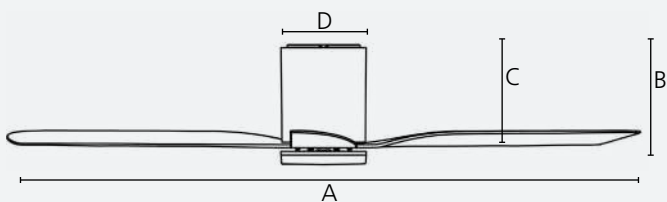

30min/
1/2/4/h

Quick connect

Reversible

Dimensions

	mm	inches
A	1120	44.0
B	234	9.2
C	229	9.0
D	189	7.4

Airflow

Speed	RPM	m ³ /h
night mode	70	2,093
1	100	3,684
2	130	4,940
3	160	6,651
4	190	7,903
5	250	9,270