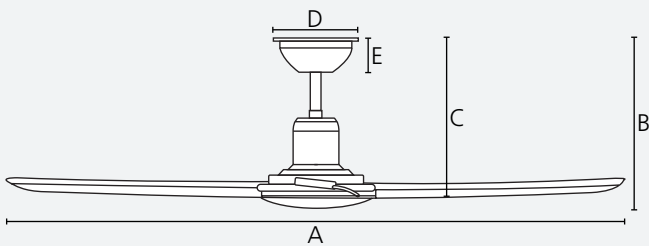

Dimensions

	mm	inches
A	1320	52.0
B	335	13.2
C	274	10.8
D	130	5.1
E	61	2.4

Airflow

Speed	RPM	m ³ /h
1	70	2,530
2	120	6,250
3	180	9,830

Optional accessories	Compatible	Page
Extension Rods	Yes	Page 146
Smart Compatible	No	N/A
Angle Canopy	Yes	Page 144