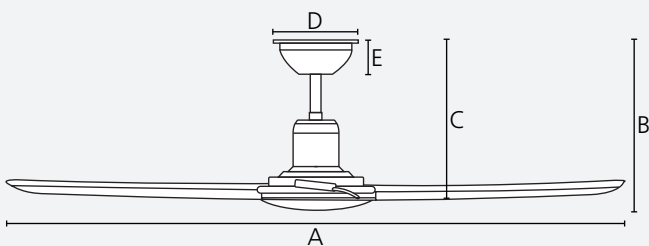

Quick connect

Reversible

Dimensions

	mm	inches
A	1220	48.0
B	297	11.7
C	297	11.7
D	158	6.2
E	73	2.9

Airflow

Speed	RPM	m ³ /h
night mode	75	3,614
1	95	4,954
2	125	7,498
3	155	9,702
4	185	11,102
5	210	13,130