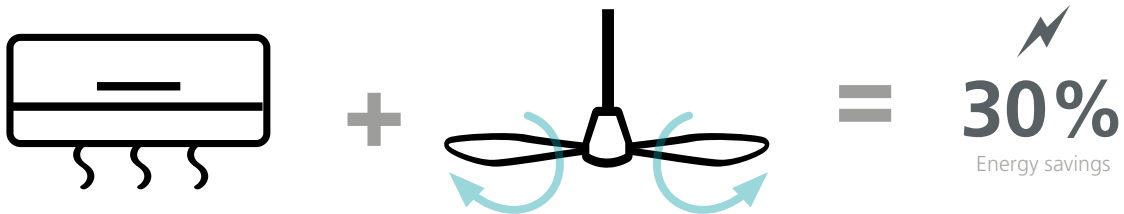

Though a ceiling fan does not actually lower the room temperature, it provides a downward airflow which can make it feel up to 5 degrees cooler. When used in conjunction with air conditioning in summer months, this will allow you to raise the temperature of your air conditioner by up to 2.2°C, yet keeping it just as cool.