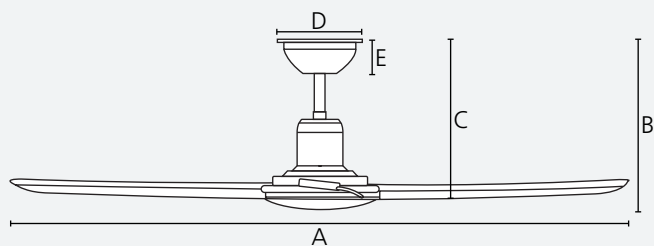

Use

Reversible

Dimensions

	mm	inches
A	1168	46.0
B	295	11.6
C	285	11.2
D	170	6.7
E	50	2.0

Airflow

Speed	RPM	m ³ /h
night mode	62	3,230
1	89	5,780
2	110	7,390
3	140	9,530
4	167	11,420
5	200	14,620

Optional accessories	Compatible	Page
Extension Rods	Yes	Page 146
Smart Compatible	Yes	Page 143
Angle Canopy	Yes	Page 144