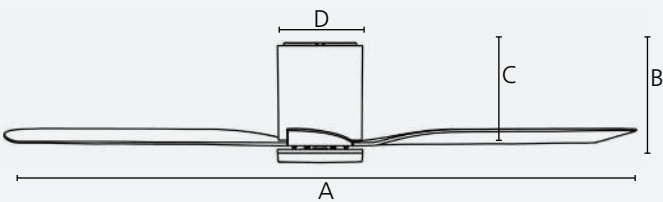

Dimmable

2/8 h

Quick connect

Reversible

Dimensions

	mm	inches
A	1320	52.0
B	258	10.2
C	229	9.0
D	189	7.4

Airflow

Speed	RPM	m ³ /h
night mode	70	2,591
1	100	4,506
2	130	7,196
3	160	8,730
4	190	9,574
5	235	11,895