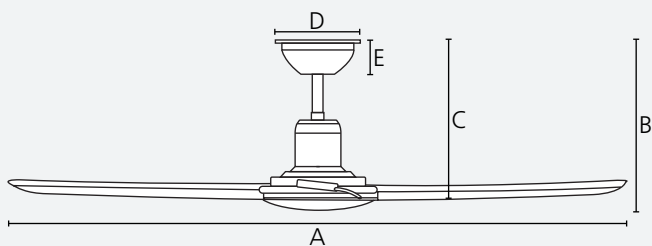

20°

Construct

Mode

30min/
1/2/4/8 h

Use

Quick connect

Reversible

Dimensions