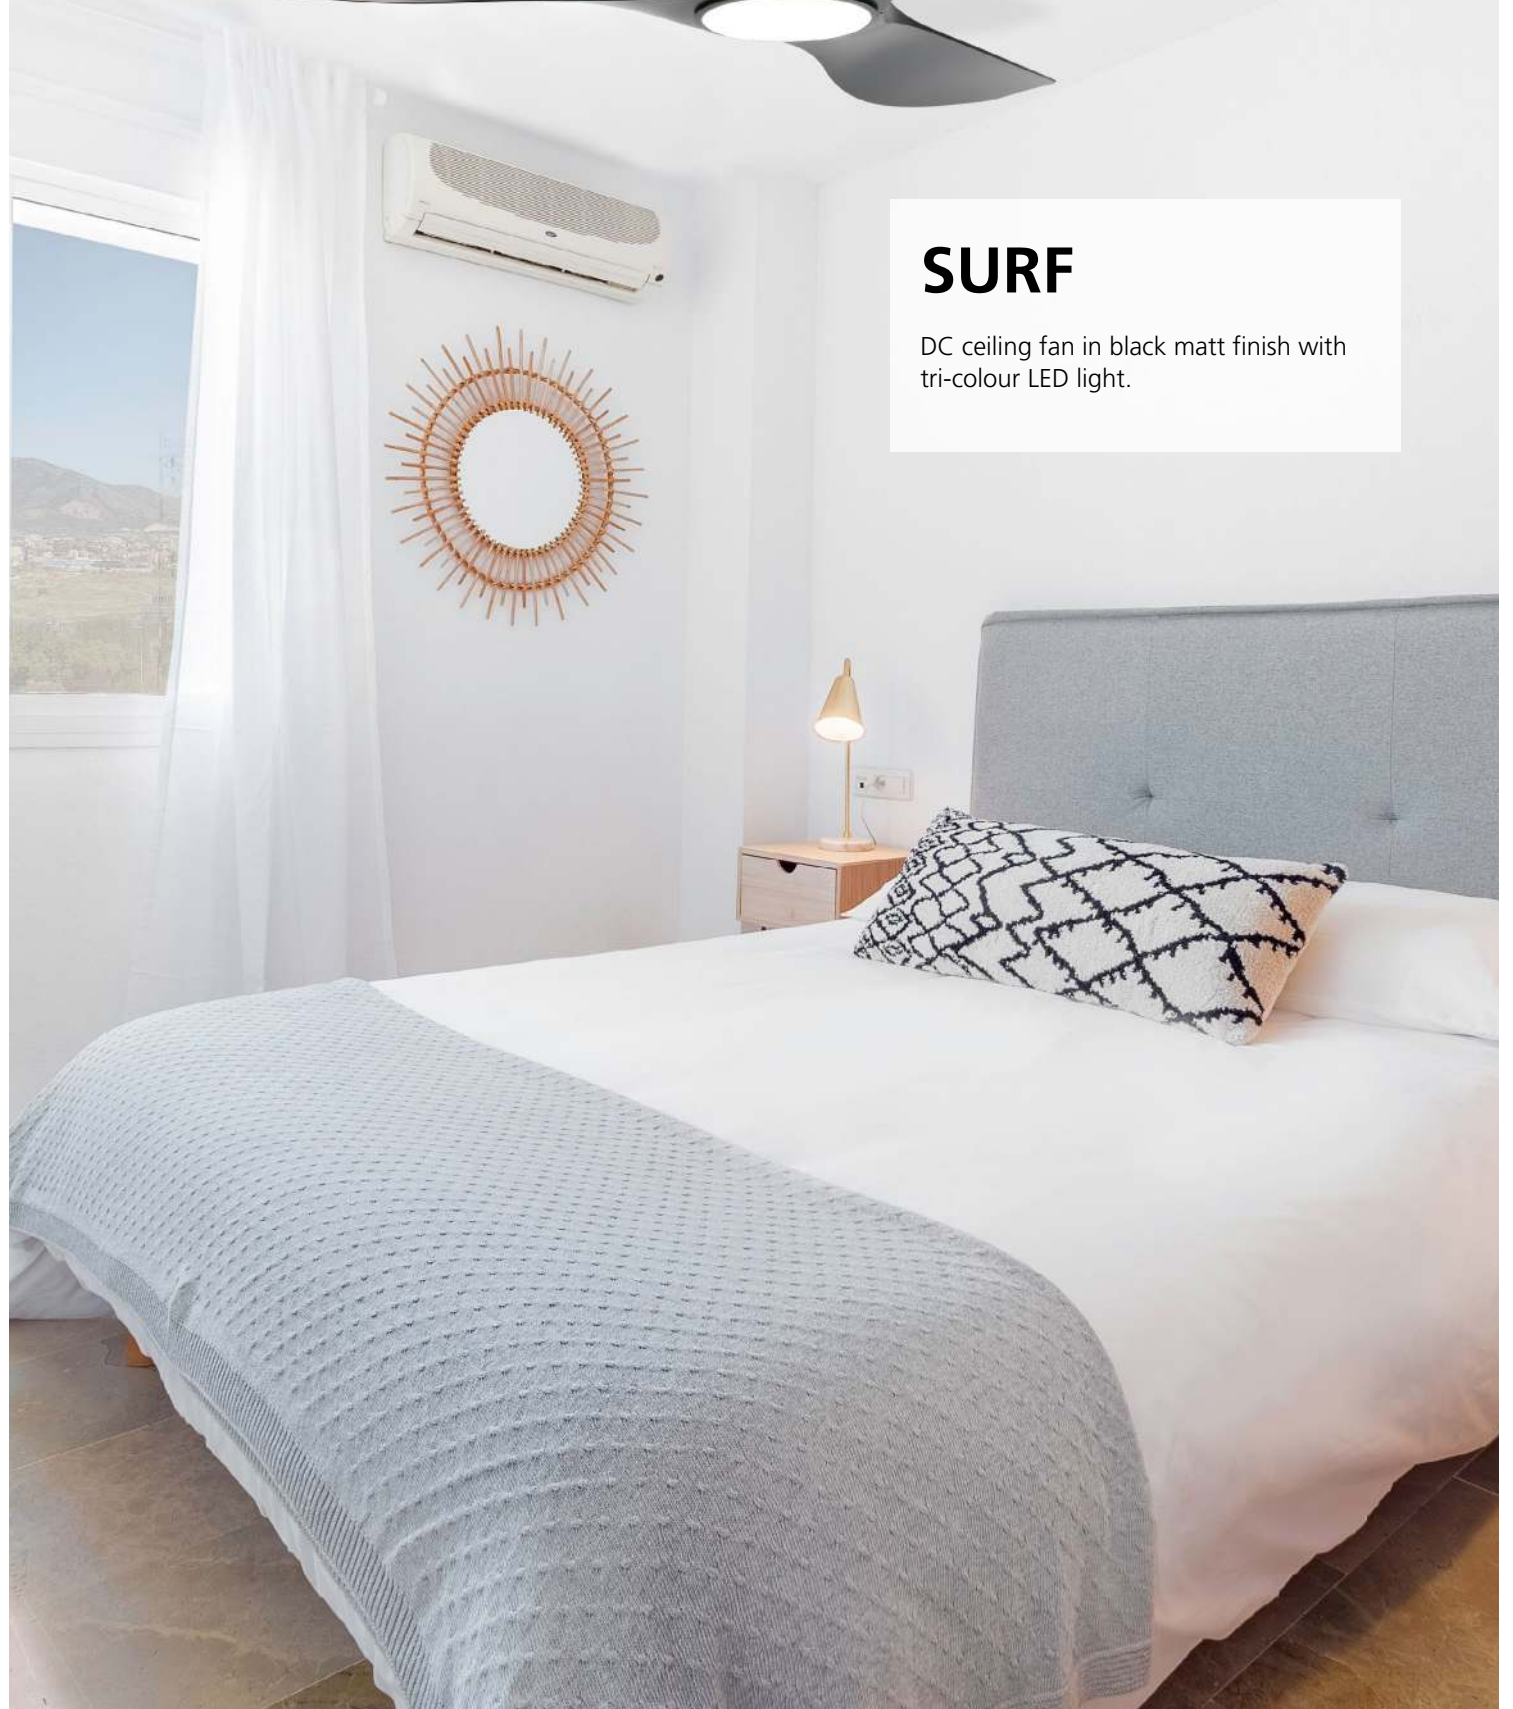

	Compatible	Page
Light Kit	No	N/A
Remote Kit	No	N/A

SURF

DC ceiling fan in black matt finish with tri-colour LED light.

SURF

DC ceiling fan in black matt finish.

SURF 60

Ø 60" / 1520 mm

6 YEAR
PRODUCT IN-HOME
WARRANTY