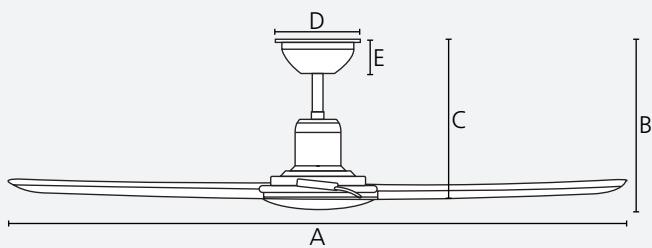

Dimensions

	mm	inches
A	1524	60.0
B	413	16.3
C	357	14.1
D	150	5.9
E	54	2.1

Airflow

Speed	RPM	m³/h
1	65	7,180
2	84	9,500
3	104	12,050
4	125	14,175
5	143	16,220

Optional accessories

Optional accessories	Compatible	Page
Extension Rods	Yes	Page 146
Smart Compatible	Yes	Page 143
Angle Canopy	Yes	Page 144

Optional accessories

Optional accessories	Compatible	Page
Light Kit	Yes	Page 140
Remote Kit	No	N/A