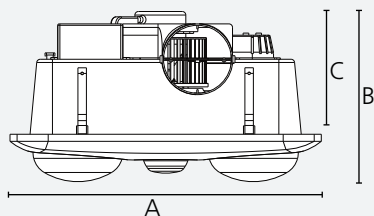

Dimensions

	mm	inches
A	440	17.3
B	241	9.5
C	174	6.9

Attention: Minimum ceiling cavity height of 250mm required for installation.

Airflow

Speed	max. Watts	m³/h	m³/h/W
1	25	260	10.4