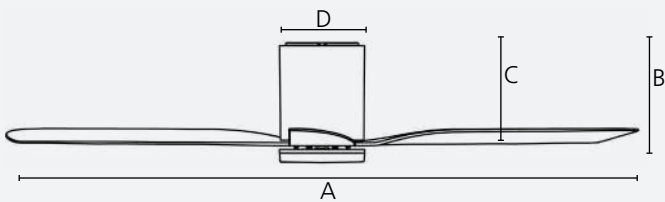

15W

1750lm

Dimmable

2/8 h

Quick connect

Reversible

Dimensions

	mm	inches
A	1120	44.0
B	258	10.2
C	229	9.0
D	189	7.4