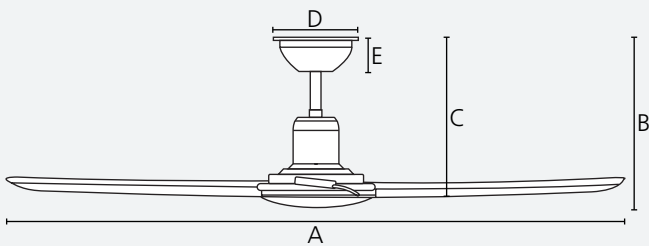

Reversible

Dimensions

	mm	inches
A	1220	48.0
B	316	12.4
C	284	11.2
D	150	5.9
E	58	2.3

Airflow

Speed	RPM	m ³ /h
1	90	4,152
2	160	9,809
3	235	13,390

Optional accessories	Compatible	Page
Extension Rods	Yes	Page 146
Smart Compatible	Yes	Page 143
Angle Canopy	Yes	Page 144