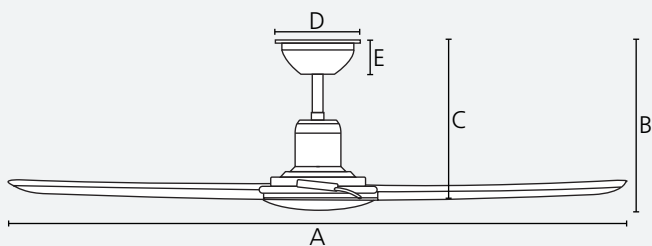

Mode

30min/
1/2/4/8 h

Use

Quick connect

Reversible

Dimensions

	mm	inches
A	1320	52.0
B	295	11.6
C	295	11.6
D	158	6.2
E	73	2.9

Airflow