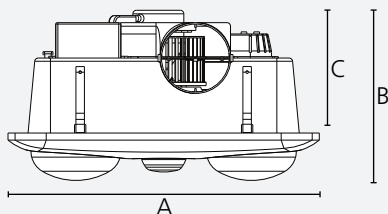

Dimensions

	mm	inches
A	480	18.9
B	260	10.2
C	202	8.0

Attention: Minimum ceiling cavity height of 250mm required for installation.

Airflow

Speed	max. Watts	m³/h	m³/h/W
1	40	460	11.5