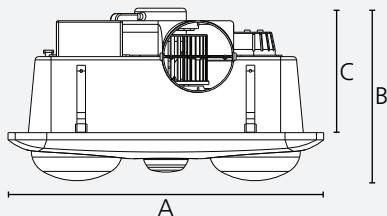

25 W

4x 275W

Ø 100 mm
1.5 m

260 m³/h

Included

3000K
R80

300 × 300
Cut Out

Dimensions