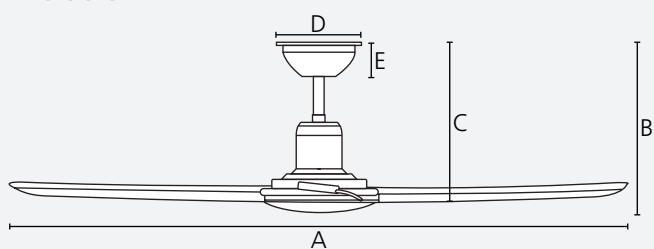

	mm	inches
A	1220	48.0
B	334	13.1
C	284	11.2
D	150	5.9
E	58	2.3

Airflow

Speed	RPM	m ³ /h
1	90	4,152
2	160	9,809
3	235	13,390

Optional accessories	Compatible	Page
Extension Rods	Yes	Page 146
Smart Compatible	Yes	Page 143
Angle Canopy	Yes	Page 144