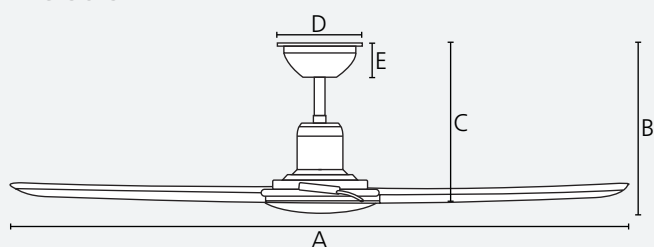

13°

Control

Control

Adaptable

Quick
connect

Reversible

Dimensions

	mm	inches
A	1320	52.0
B	335	13.2
C	274	10.8
D	130	5.1
E	61	2.4