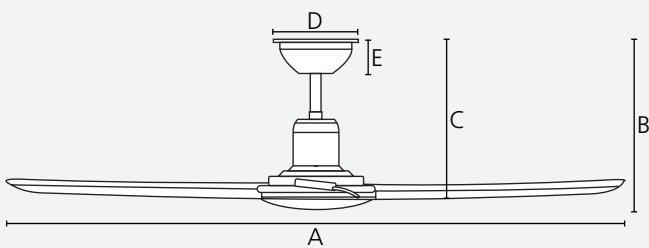

6 speed

13°

Construct

1/4/8 h

Mode

Quick
connect

Reversible

Dimensions