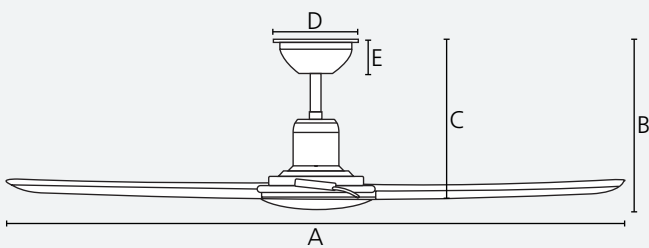

1/2/4/8 h

Quick connect

Use

Reversible

Dimensions

	mm	inches
A	1524	60.0
B	413	16.3
C	357	14.1
D	150	5.9
E	54	2.1

Airflow

Speed	RPM	m ³ /h
1	65	7,180
2	84	9,500
3	104	12,050
4	125	14,175
5	143	16,220