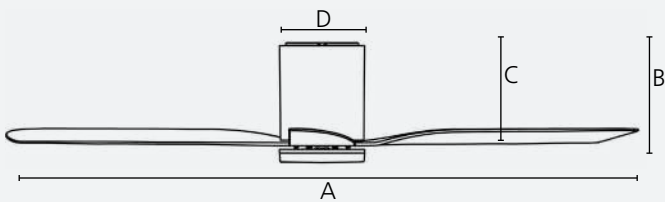

6 speed

Construct

Suitability

30min/
1/2/4/8h

Quick connect

Reversible

Dimensions

	mm	inches
A	1320	52.0
B	234	9.2
C	229	9.0
D	189	7.4