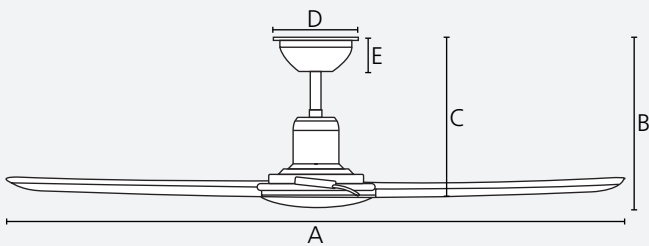

Reversible

Dimensions

	mm	inches
A	1320	52.0
B	316	12.4
C	285	11.2
D	150	5.9
E	58	2.3

Airflow

Speed	RPM	m ³ /h
1	95	5,103
2	150	9,364
3	205	13,303

Optional accessories	Compatible	Page
Extension Rods	Yes	Page 146
Smart Compatible	Yes	Page 143
Angle Canopy	Yes	Page 144