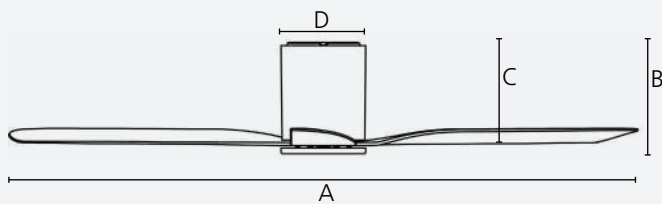

Suitability

Quick
connect

1/2/4/6/8 h

Reversible

Dimensions

	mm	inches
A	1520	60.0
B	235	9.3
C	215	8.4
D	180	7.1

Airflow

Speed	RPM	m ³ /h
1	62	3,476
2	85	6,462
3	115	8,715
4	145	10,957
5	170	13,243
6	195	16,089