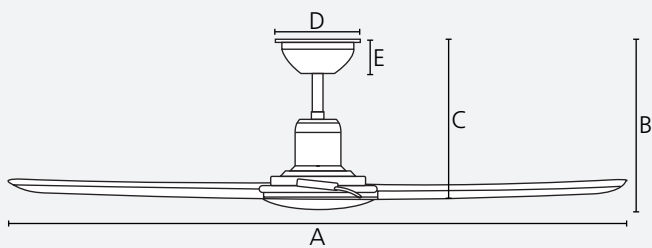

Dimensions

	mm	inches
A	2032	80.0
B	413	16.3
C	357	14.1
D	150	5.9
E	54	2.1

Airflow

Speed	RPM	m³/h
1	65	14,650
2	75	17,130
3	84	19,655
4	89	20,720
5	95	21,270

Optional accessories	Compatible	Page
Extension Rods	Yes	Page 146
Smart Compatible	Yes	Page 143
Angle Canopy	Yes	Page 144

	Compatible	Page
Light Kit	Yes	Page 140
Remote Kit	No	N/A