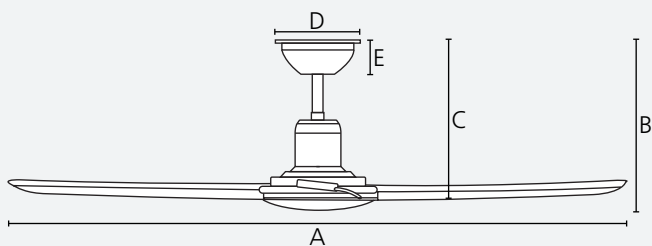

Mode

30min/
1/2/4/8

Use

Quick connect

Reversible

Dimensions

	mm	inches
A	1520	60.0
B	295	11.6
C	295	11.6
D	158	6.2
E	73	2.9

Airflow