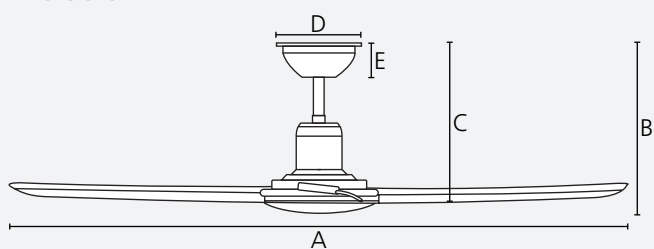

Construct

20W

2000lm

Dimmable

2/8 h

Reversible

Dimensions

	mm	inches
A	1220	48.0
B	297	11.7
C	297	11.7
D	158	6.2
E	73	2.9