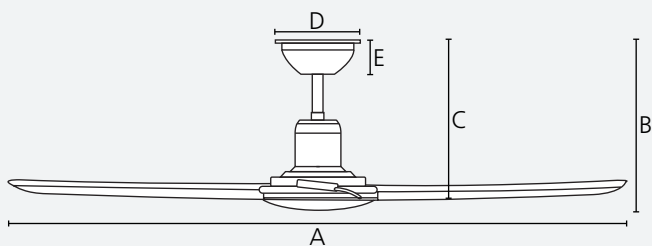

Dimensions

	mm	inches
A	1220	48.0
B	318	12.5
C	297	11.7
D	142	5.6
E	55.7	2.2

Airflow

Speed	RPM	m³/h
night mode	65	2,250
1	110	4,350
2	142	5,610
3	175	7,500
4	210	8,740
5	250	10,510

Optional accessories

Optional accessories	Compatible	Page
Extension Rods	Yes	Page 146
Smart Compatible	No	N/A
Angle Canopy	Yes	Page 144

Optional accessories

Optional accessories	Compatible	Page
Light Kit	No	N/A
Remote Kit	No	N/A