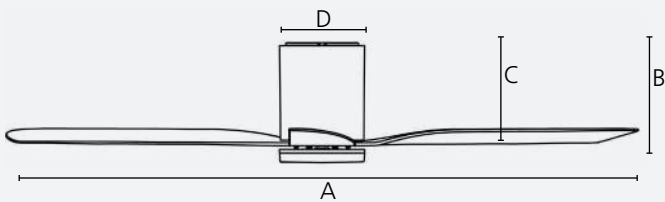

Dimensions

	mm	inches
A	1320	52.0
B	258	10.2
C	229	9.0
D	189	7.4

Airflow

Speed	RPM	m³/h
night mode	70	2,591
1	100	4,506
2	130	7,196
3	160	8,730
4	190	9,574
5	235	11,895

Optional accessories   Compatible   Page

Extension Rods	No	N/A
Smart Compatible	No	N/A
Angle Canopy	No	N/A

Compatible   Page

Light Kit	No	N/A
Remote Kit	No	N/A