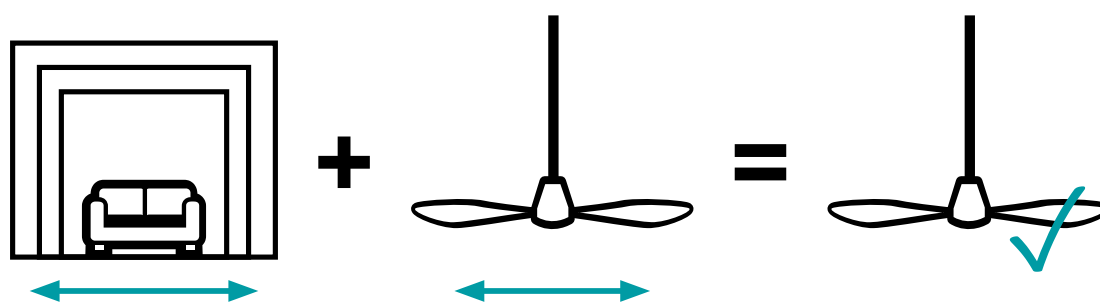

Room Size (m²)	Fan Size (Inches)	Fan Size (cm)
< 7 m²	27" – 35"	70 cm – 90 cm
7 m² – 13 m²	35" – 39"	90 cm – 100 cm
13 m² – 20 m²	39" – 44"	100 cm – 112 cm
20 m² – 27 m²	44" – 53"	112 cm – 137 cm
27 m² – 34 m²	> 53"	>137 cm