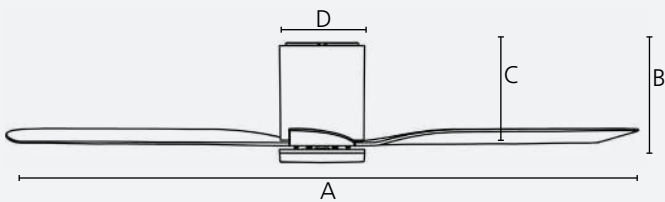

Dimensions

	mm	inches
A	1320	52.0
B	234	9.2
C	229	9.0
D	189	7.4

Airflow

Speed	RPM	m³/h
night mode	70	2,591
1	100	4,506
2	130	7,196
3	160	8,730
4	190	9,574
5	235	11,895

Optional accessories   Compatible   Page

Extension Rods	No	N/A
Smart Compatible	No	N/A
Angle Canopy	No	N/A

Compatible   Page

Light Kit	No	N/A
Remote Kit	No	N/A