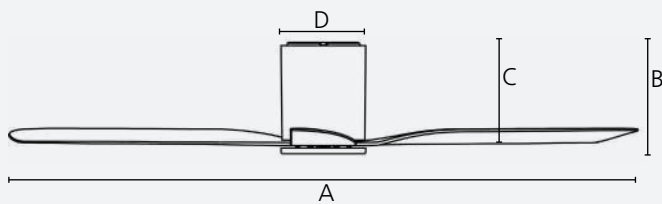

Reversible

Dimensions

	mm	inches
A	1520	60.0
B	252	9.9
C	215	8.4
D	180	7.1

Airflow

Speed	RPM	m ³ /h
1	62	3,476
2	85	6,462
3	115	8,715
4	145	10,957
5	170	13,243
6	195	16,089

Optional accessories	Compatible	Page
Extension Rods	No	N/A
Smart Compatible	No	N/A
Angle Canopy	No	N/A