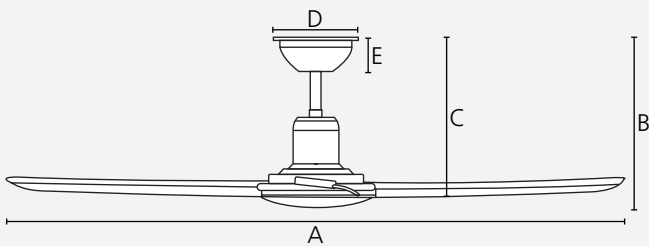

1/4/8 h

Mode

Quick connect

Reversible

Dimensions

	mm	inches
A	1270	50.0
B	300	11.8
C	300	11.8
D	164	6.4
E	90	3.5

Airflow

Speed	RPM	m ³ /h
1	78	2,520
2	102	3,840
3	118	5,290
4	137	6,170
5	160	7,920
6	174	10,080