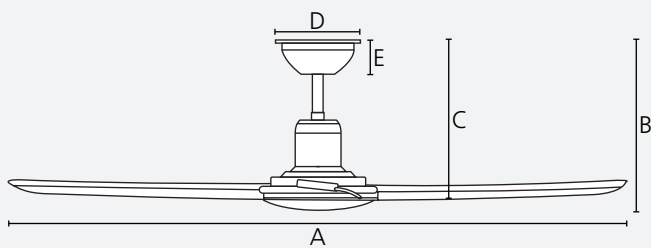

20°

Construct

20W

2000lm

Dimmable

2/8 h

Reversible

Dimensions