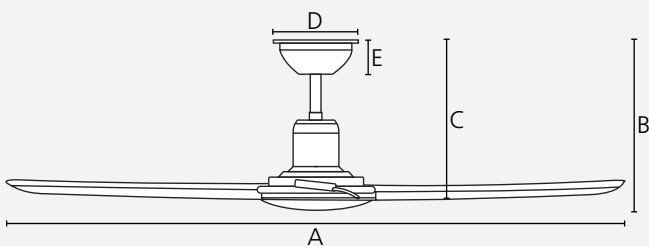

30min/
1/2/4/8 h

Quick
connect

Reversible

Dimensions

	mm	inches
A	1320	52.0
B	318	12.5
C	297	11.7
D	142	5.6
E	55.7	2.2

Airflow

Speed	RPM	m ³ /h
night mode	65	2,625
1	95	4,500
2	125	5,815
3	155	7,880
4	185	9,110
5	220	10,820