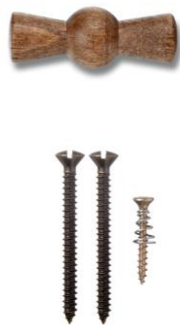

GARBY
COLONIAL
COLLECTION

Customer has to order 3 spare parts:

1-Mechanism (f.e.: two way switch) & porcelain case (black or white)

2-Knob (wood or porcelain) & screws

3- Bases or frames

1- Mechanism & porcelain case