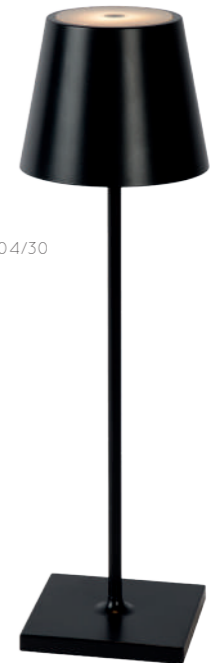

POWER ADAPTER & CABLE INCL.

TOUCH ON-OFF AND DIMMABLE

- touch 1x = 2700K
- touch 2x = 3000K
- touch 3x = OFF

27888/04/31

27888/04/30

JOE

IN- & OUTDOOR

- 1x3W/integrated LED/3 level light/2800-3200K /278lm/incl.
- Ø 14,5/H 26,5 cm
- color opal White
- PE & wood

06800/03/31

- rechargeable battery 5V 4000mAh
- 4.5 - 5.5 hours w/ full power lighting
- 9.5 - 10.5 hours w/ medium power lighting
- 72 hours w/ lowest power lighting

POWER CONNECTION FOR CHARGING CABLE

ON -OFF AND 3 STEP DIMMABLE

LITTLE JOE

IN- & OUTDOOR

- 1x 0,3W/integrated LED/2800-3200K /30lm/incl.
- Ø 10/H 18,5 cm
- color white & black/white & green/white & curry
- PE & metal

POWER CONNECTION FOR CHARGING CABLE