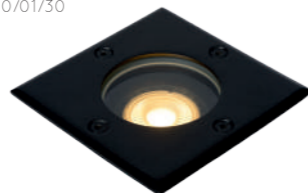

11800/01/30