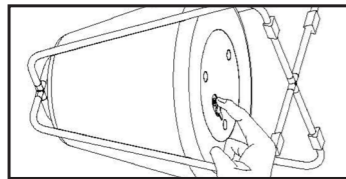

- rechargeable battery
- charging time 3 hours
- touch 1 = 100%
- working time w/ full light 4 hours
- touch 2 = 40%
- working time w/ medium light 10 hours
- touch 3 = 10%
- working time w/ little light 50 hours
- touch 4 = On/Off

POWER CABLE & CHARGER ADAPTER INCLUDED