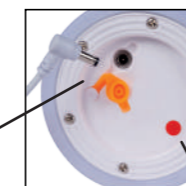

ON -OFF AND 3 STEP DIMMABLE

LITTLE JOE

IN- & OUTDOOR

- 1x 0,3W/integrated LED/2800-3200K /30lm/incl.
- Ø 10/H 18,5 cm
- color white & black/white & green/white & curry
- PE & metal

POWER CONNECTION FOR CHARGING CABLE