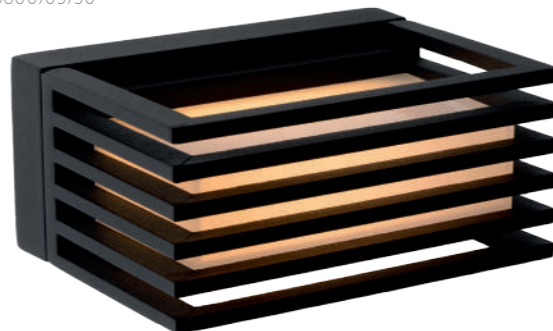

bulb suggestion
49006/05/30

bulb suggestion
49006/05/31

MALTA LED

- 1x 5,4W/INTEGRATED SMD LED/3000K/231lm/incl.
- H 6,5/W 14/D 10,5 cm
- color black
- aluminium & pc

15800/05/30

SINGA LED

- 1x9,6W/INTEGRATED SMD LED/3000K/553lm/incl.
- H 10/W 17/D 17 cm
- color black
- aluminium & pc