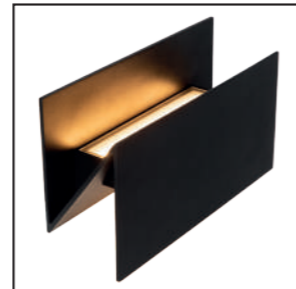

spare bulb
49006/05/30

27882/05/30

14868/05/30

14868/05/12

SWINDON

- 15W/INTEGRATED LED/2700K/651 lm
- L 27/W 10,9/H 15,4 cm
- color black
- aluminum

28802/15/30

LAREDO