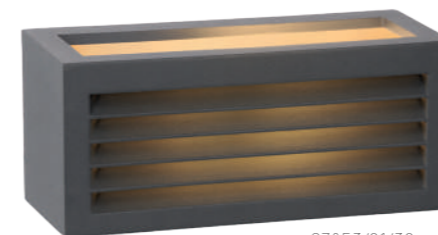

N

15801/10/30

DIMO

- 1x E27/18W max./excl.
- H 11/W 10,8/L 25 cm
- colors black/rusty
- aluminium die-casting & opal pc

N

27853/01/97

27853/01/30

bulb suggestion
49021/0.4/60