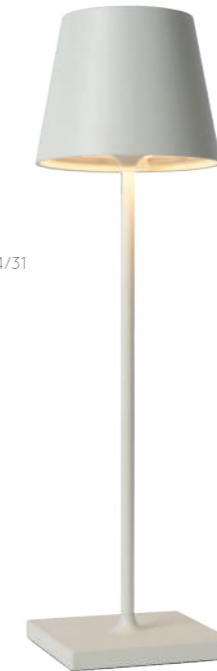

POWER ADAPTER & CABLE INCL.

TOUCH ON-OFF AND DIMMABLE

- touch 1x = 2700K
- touch 2x = 3000K
- touch 3x = OFF

27888/04/31

27888/04/30

JOE

IN- & OUTDOOR

- 1x3W/integrated LED/3 level light/2800-3200K /278lm/incl.
- Ø 14,5/H 26,5 cm
- color opal White
- PE & wood