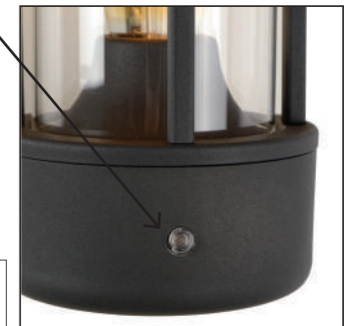

15804/22/30

15804/50/30

bulb suggestion
49035/30/62

14893/80/30

WITH DAY/NIGHT SENSOR

bulb suggestion
49043/05/62

NAVI

- 1x E27/18W LED max./excl.
- L 12/W 15/H 23 cm 27802/01/29
- Ø 12/H 90 cm 27802/90/29
- dark grey & amber glass
- aluminium & plastic