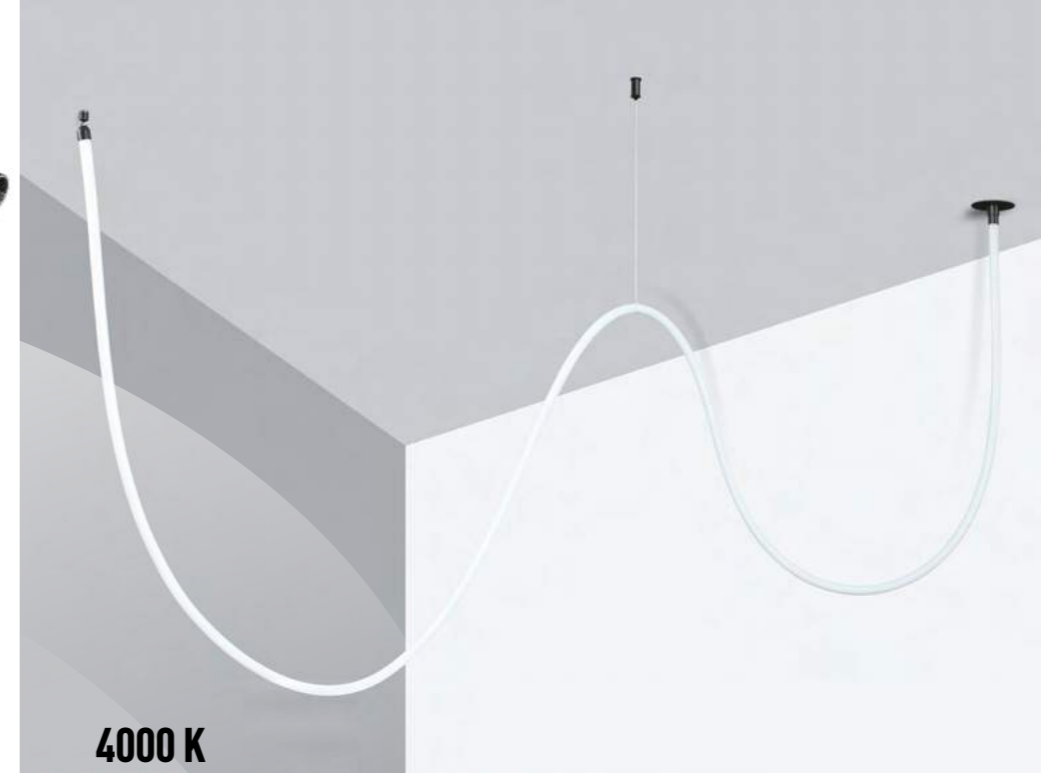

ГИБКИЙ НЕОН

4000 K

359128 черный NEW 3000K
359129 черный NEW 4000K

359128 IP 20 Светильник светодиодный
Алюминий/рассеиватель PC
14 Вт 170-265 В
1400 Лм 3000 К
Цвет LED теплый белый
Угол рассеивания 360°

359129 IP 20 Светильник светодиодный
Пластик/рассеиватель PC
14 Вт 170-265 В
1400 Лм 4000 К
Цвет LED белый
Угол рассеивания 360°

359132 черный NEW 3000K
359133 черный NEW 4000K

359132 IP 20 Светильник светодиодный
Алюминий/рассеиватель PC
38 Вт 170-265 В
3800 Лм 3000 К
Цвет LED теплый белый
Угол рассеивания 360°

359133 IP 20 Светильник светодиодный
Пластик/рассеиватель PC
38 Вт 170-265 В
3800 Лм 4000 К
Цвет LED белый
Угол рассеивания 360°

4000 K

RAMO

3000 K

359130 черный NEW 3000K
359131 черный NEW 4000K

359130 IP 20 Светильник светодиодный
Алюминий/рассеиватель PC
25 Вт 170-265 В
2500 Лм 3000 К
Цвет LED теплый белый
Угол рассеивания 360°

359131 IP 20 Светильник светодиодный
Пластик/рассеиватель PC
25 Вт 170-265 В
2500 Лм 4000 К
Цвет LED белый
Угол рассеивания 360°

359136 черный NEW

359136
Подвесной комплект
с 2-х метровым тросом
Пластик/сталь/алюминий

В комплекте
с арт. 359128-359133

RAMO

3000 K

359146 черный NEW

ГИБКИЙ НЕОН RAMO

359128, 359129 359130, 359131 359132, 359133 359124

359124 черный NEW

База для встраиваемого монтажа
для арт. 359128-359133
Металл 15-40 Вт 170-265 В

359146 IP 20
База-подвес для арт. 359128-359133
Металл