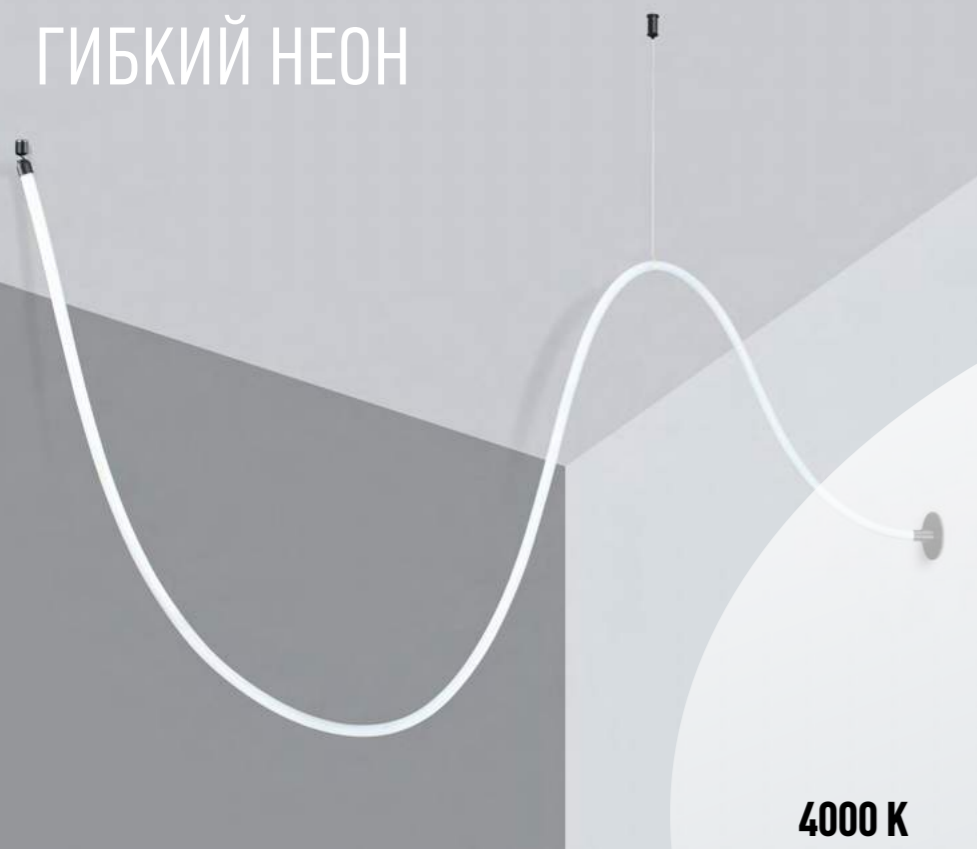

ГИБКИЙ НЕОН

4000 K

359128 черный NEW 3000K
359129 черный NEW 4000K