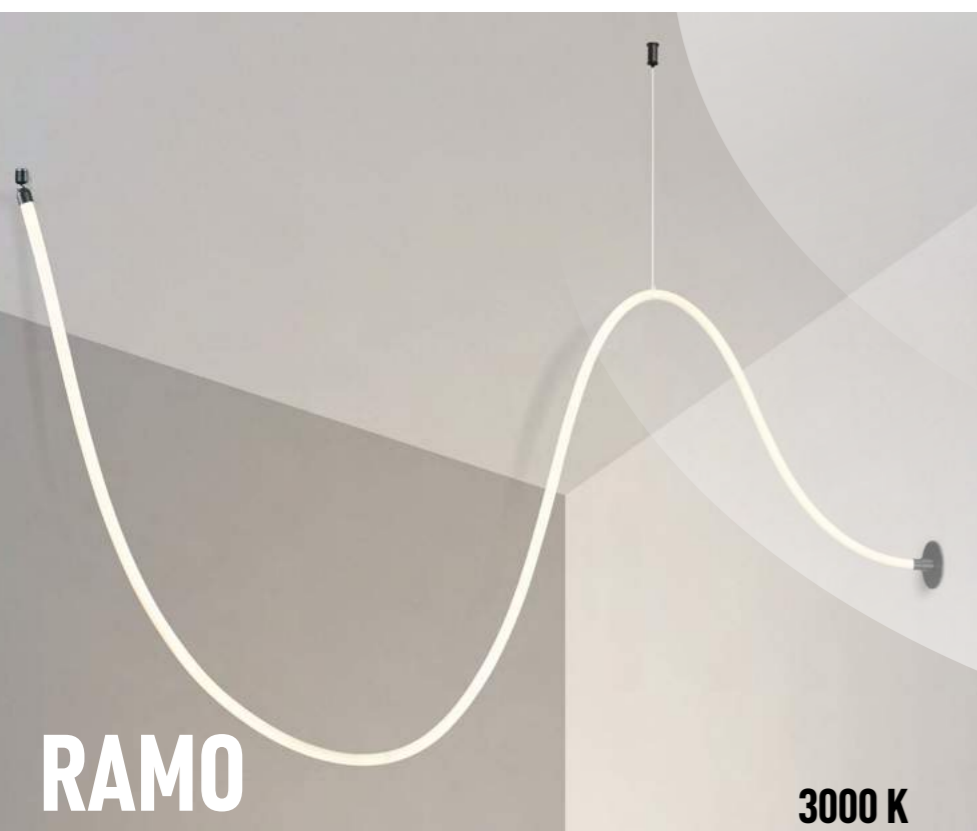

RAMO

3000 K

359130 черный NEW 3000K
359131 черный NEW 4000K