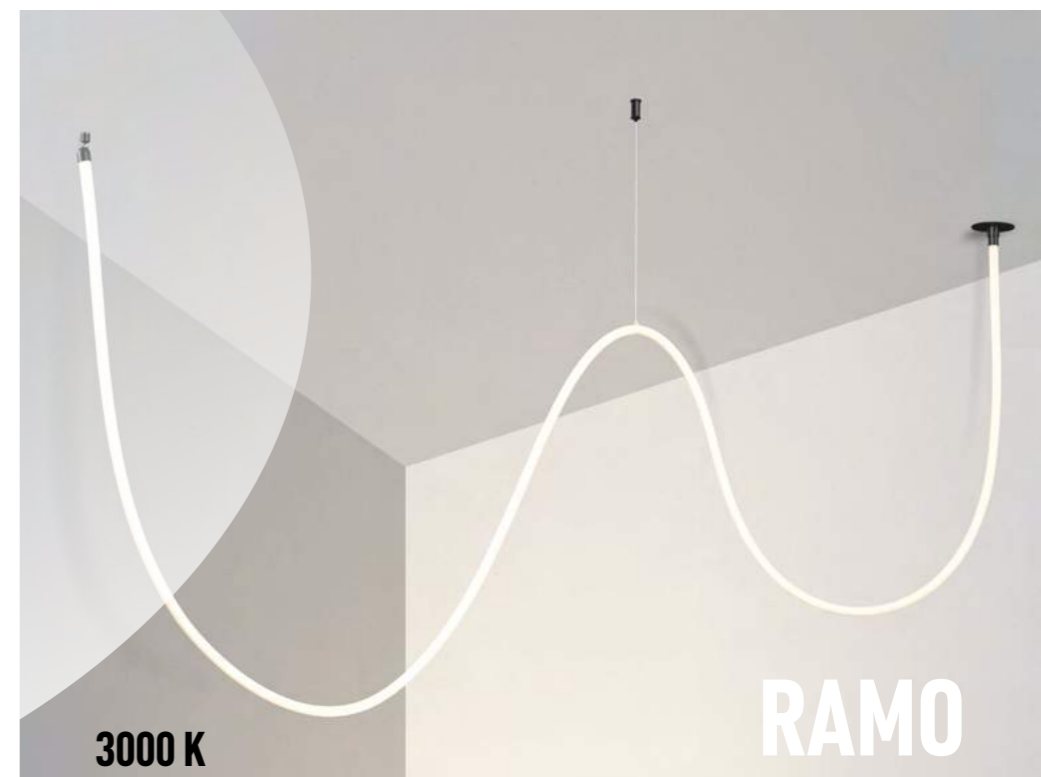

RAMO

3000 K

359146 черный NEW

ГИБКИЙ НЕОН RAMO

359128, 359129 359130, 359131 359132, 359133 359124