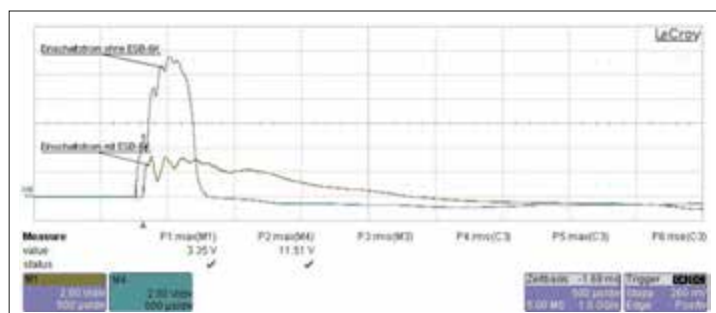

There are no mandatory protective measures for LED-lights up to 25 Watts. In use of more than two self-ballasted LED-lamps overvoltage is reached easily and LED-lights could be damaged. Thus ORION recommends integrating an overvoltage-shield to protect your LEDs.

For example, when using neon tubes with conventional ballasts or other electrical devices (eg. drilling machine) within the same electric circuit, a wire has to withstand several 1000 Volts. LEDs are not suited for such high voltage.

For the safety of your LED lights ORION offers two alternatives of overvoltage shields, which are easily integrated in your circuits in the installation socket:

The ISOLED overvoltage shield filters stress peaks and activates a thermal fuse. Your LED will drop out but won't be damaged. Afterwards only the thermal fuse is to be changed.

Another alternative is the overvoltage protection with integrated warning light. When the warning signal goes on, the light can still be activated as well.

As from using three or more integrated LED lights ORION highly recommends using an inrush current limiter (ICL). The more LEDs are activated at the same time, the higher is the inrush current which destroys LEDs and drivers.

ORION offers a limiting tool for a usage of multiple spotlights up to 6 A rated current.

Einschaltstrombegrenzer V149820 ESB-6K Vossloh